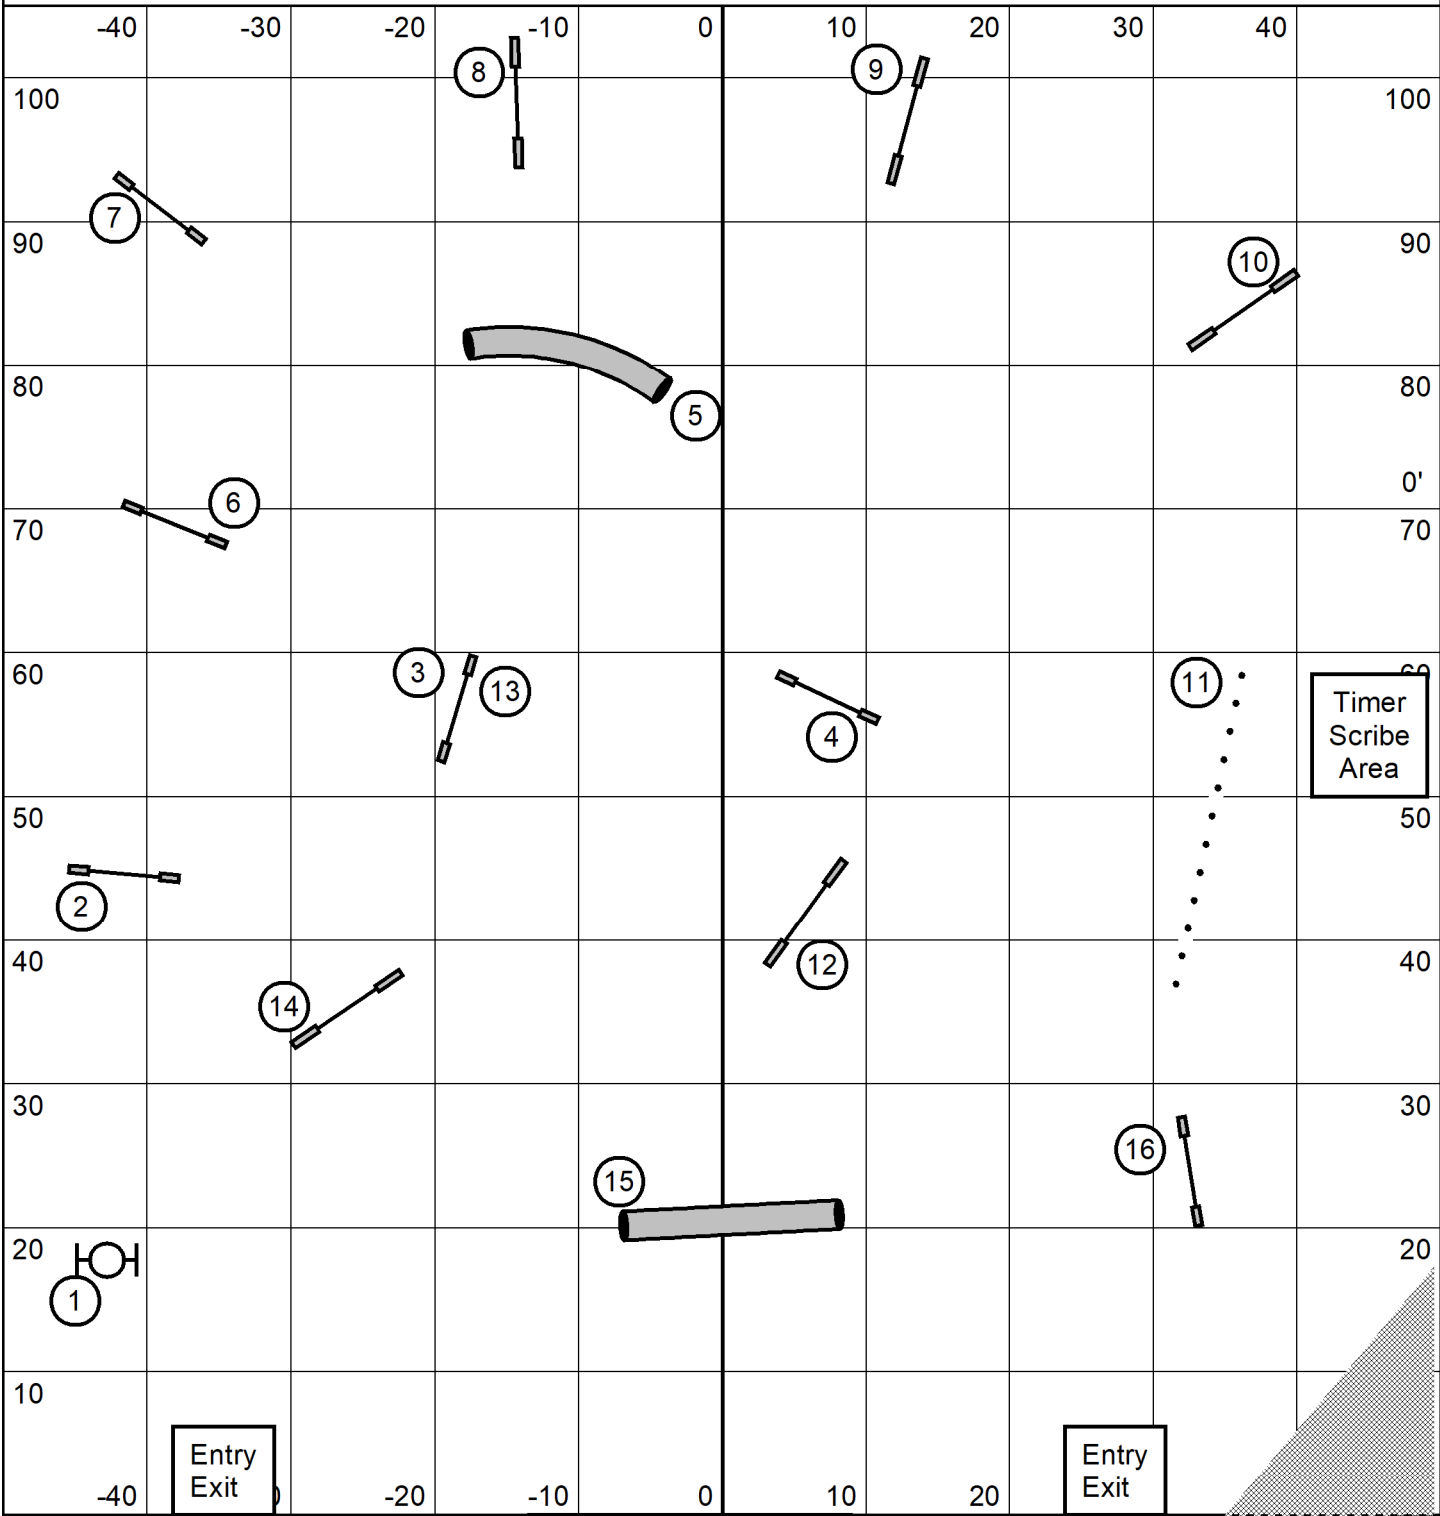

Keystone UKI 8.3.2024
Judge: Katelyn Laufenberg
02 Agility Beg Nov

Course map is only an approximation

Keystone UKI 8.3.2024
Judge: Katelyn Laufenberg
05 Jumping Beg Nov

Course map is only an approximation

Keystone UKI 8.3.2024
 Judge: Katelyn Laufenberg
 08 Speedstakes Beg Nov

Course map is only an approximation