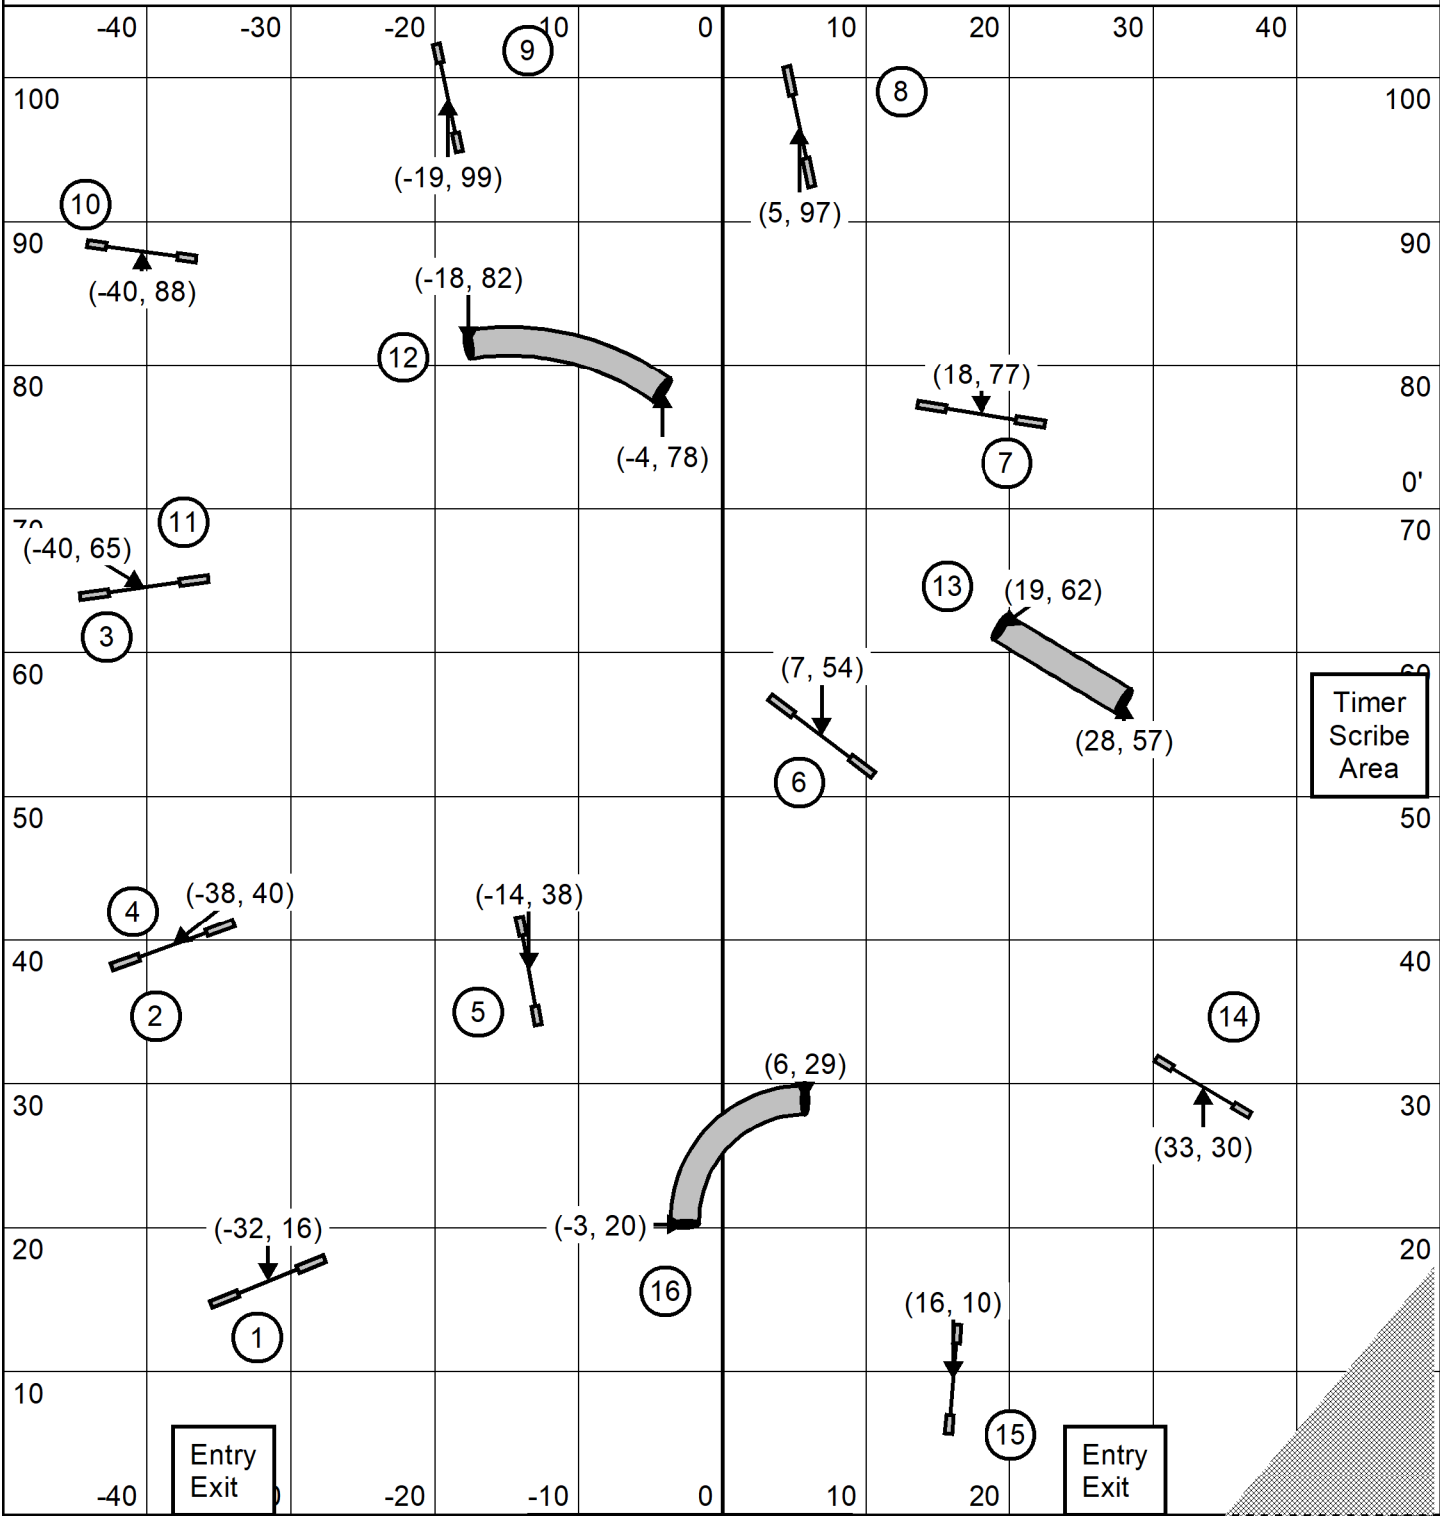

Keystone UKI 8.3.2024
Judge: Katelyn Laufenberg
02 Agility Beg Nov

Course map is only an approximation

Keystone UKI 8.3.2024
Judge: Katelyn Laufenberg
05 Jumping Beg Nov

Course map is only an approximation

Keystone UKI 8.3.2024
 Judge: Katelyn Laufenberg
 08 Speedstakes Beg Nov

Course map is only an approximation