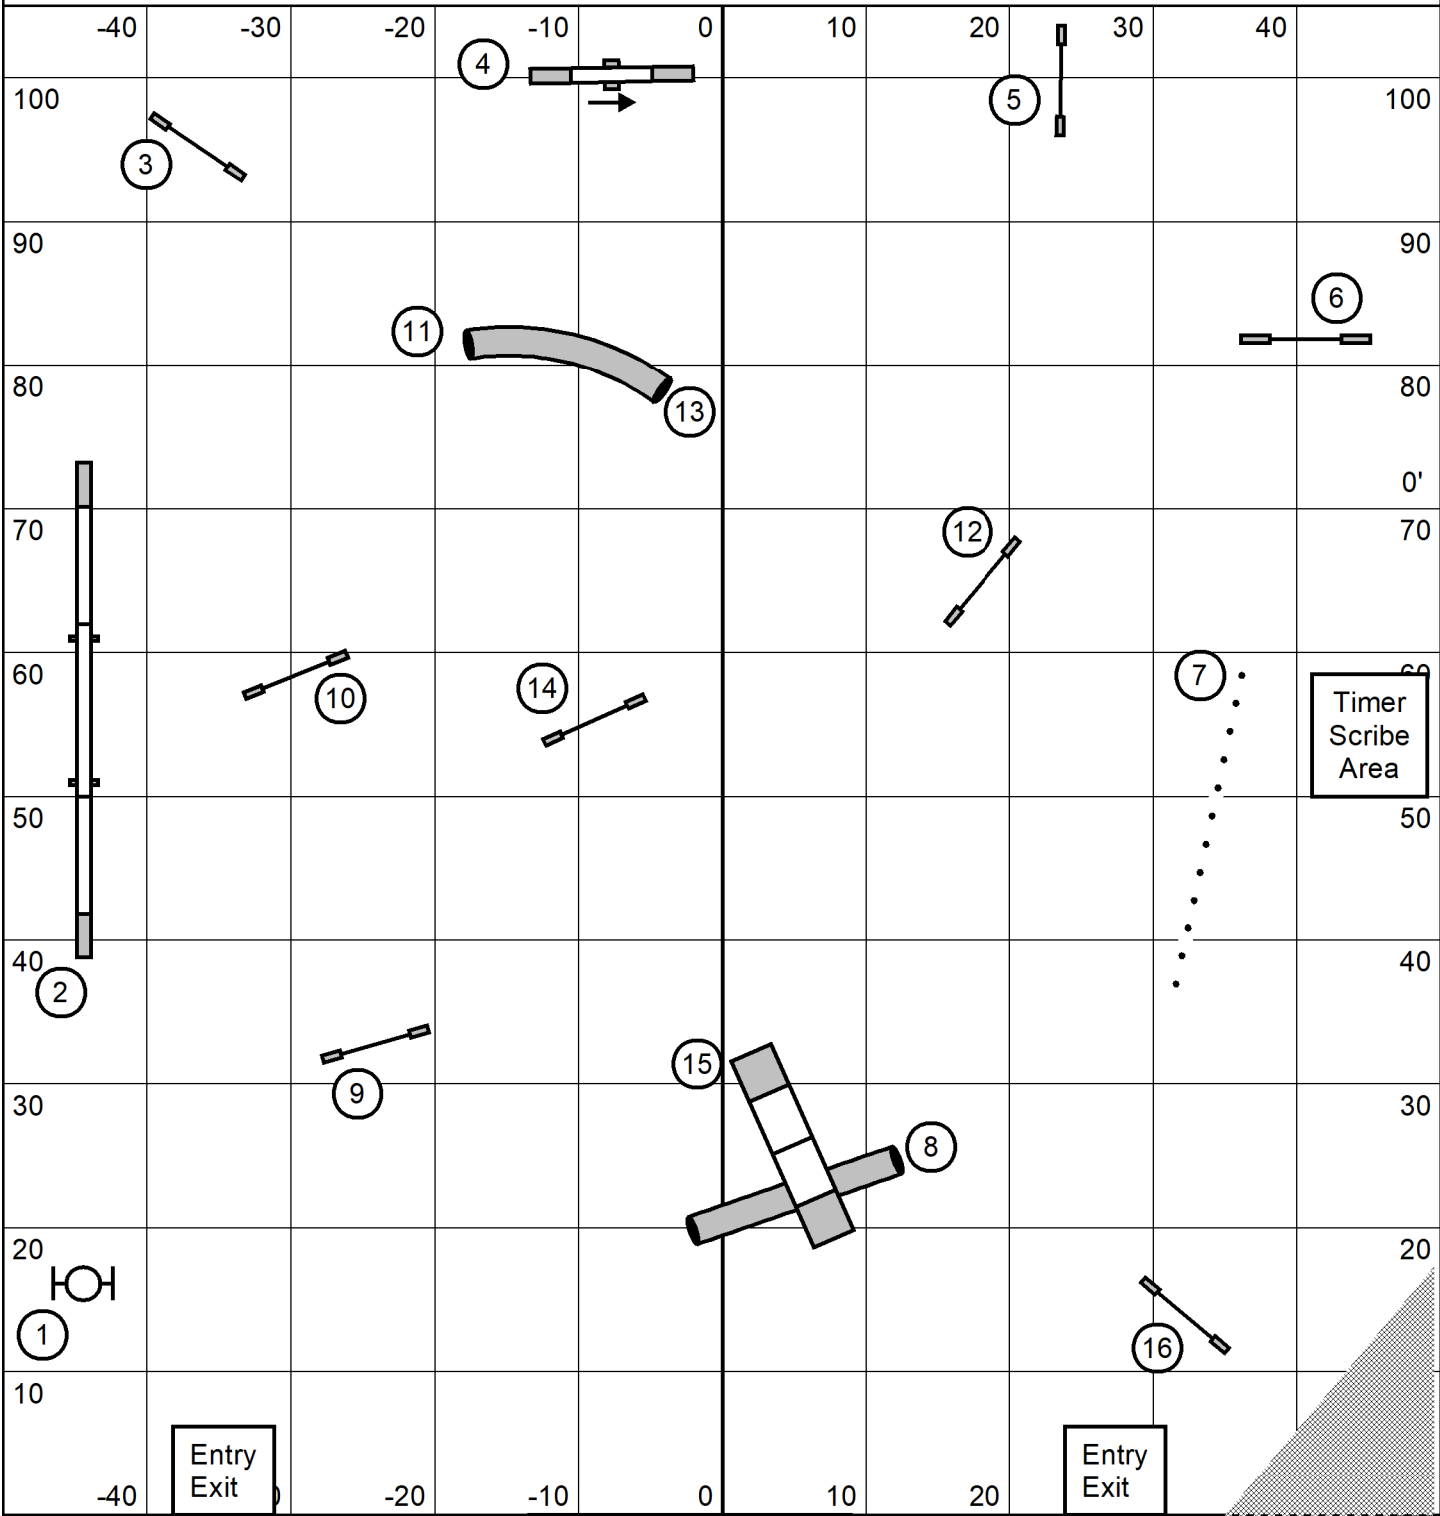

Keystone UKI 8.3.2024
Judge: Katelyn Laufenberg
02 Agility Beg Nov

Course map is only an approximation

Keystone UKI 8.3.2024
Judge: Katelyn Laufenberg
05 Jumping Beg Nov

Course map is only an approximation

Keystone UKI 8.3.2024
 Judge: Katelyn Laufenberg
 08 Speedstakes Beg Nov

Course map is only an approximation