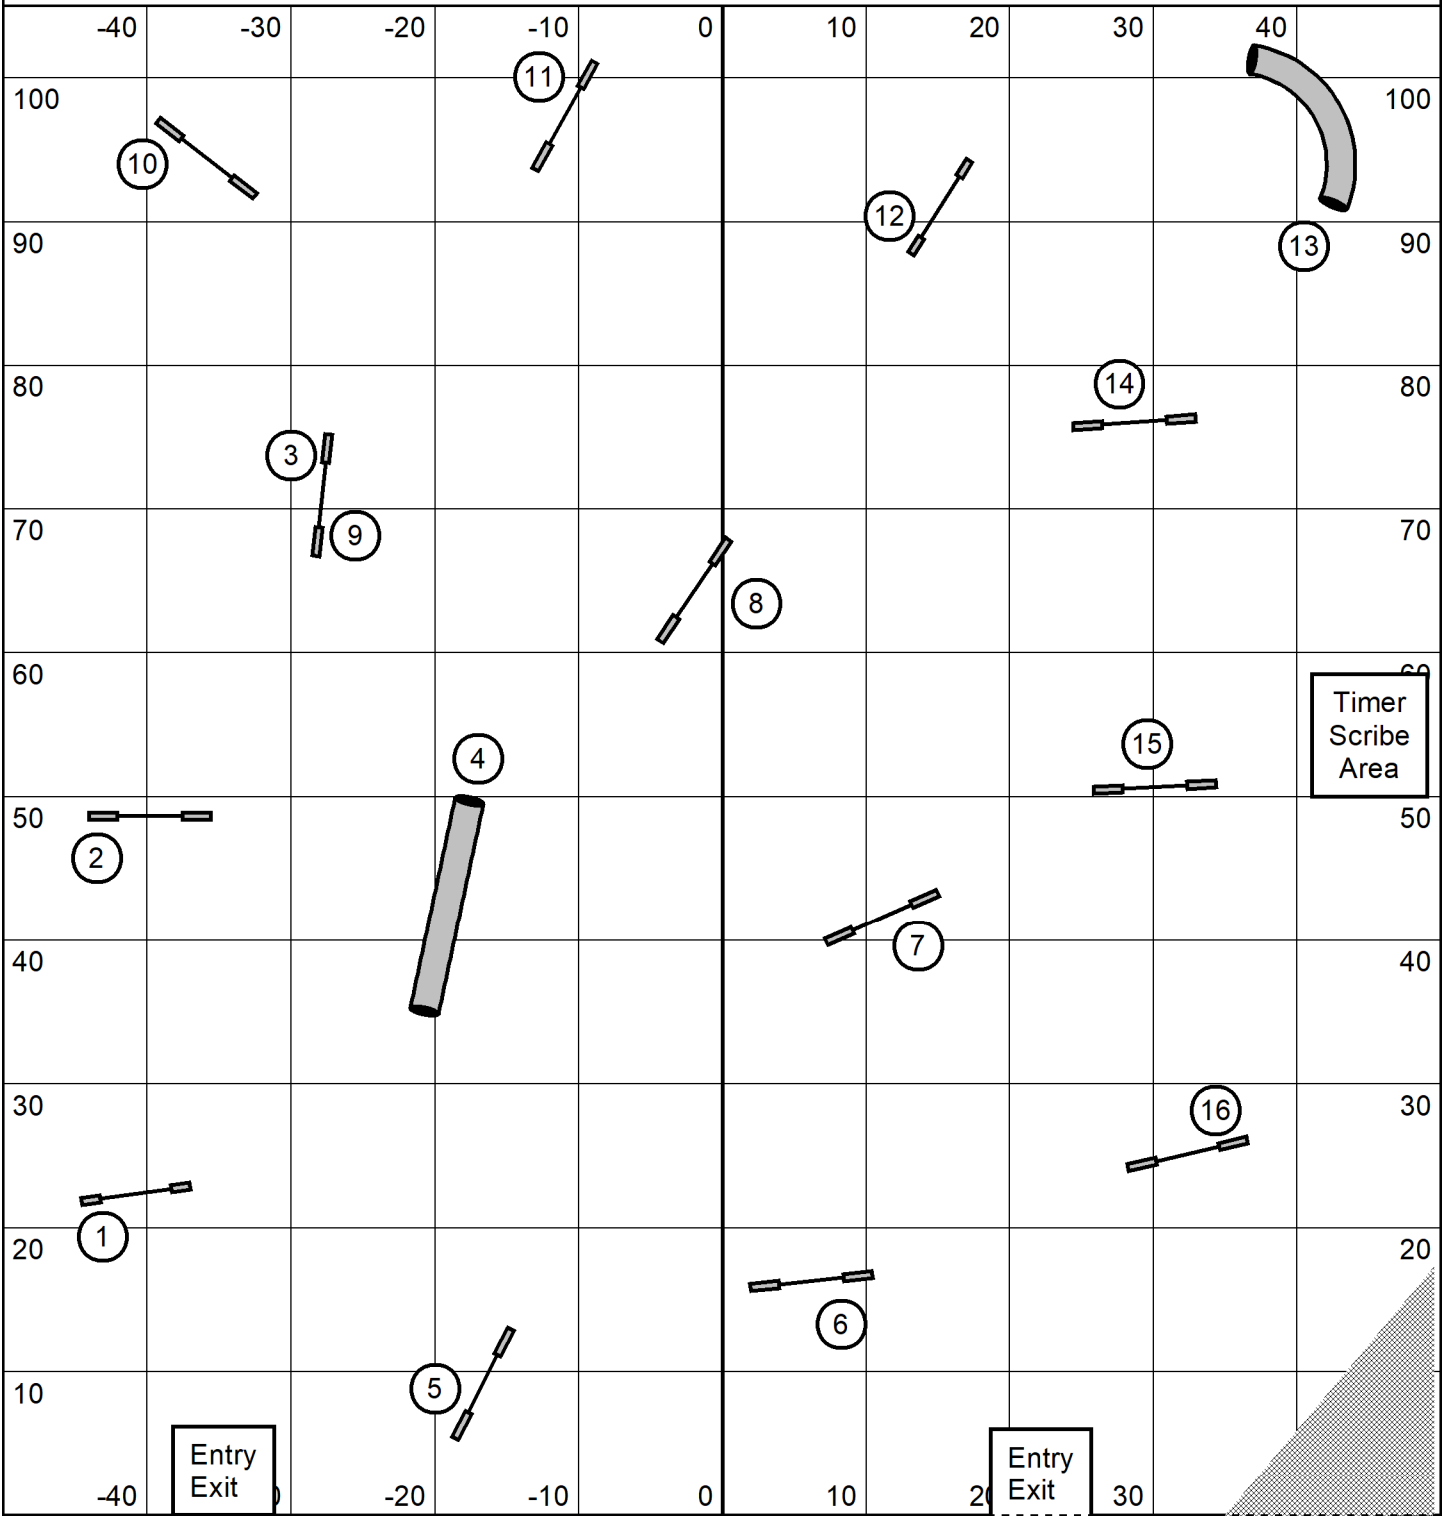

Keystone UKI 8.4.2024
Judge: Katelyn Laufenberg
9 Speedstakes Beg Nov

Course map is only an approximation

Keystone UKI 8.4.2024
Judge: Katelyn Laufenberg
11 Jumping Beg Nov

Course map is only an approximation

4S/8S/12/12S/16 - 51 seconds
16S/20/20S/22/24 - 47 Seconds

Keystone UKI 8.4.2024
Judge: Katelyn Laufenberg
13 Snooker Beg Nov

Course map is only an approximation

Keystone UKI 8.4.2024
Judge: Katelyn Laufenberg
16 Agility Beg Nov

Course map is only an approximation