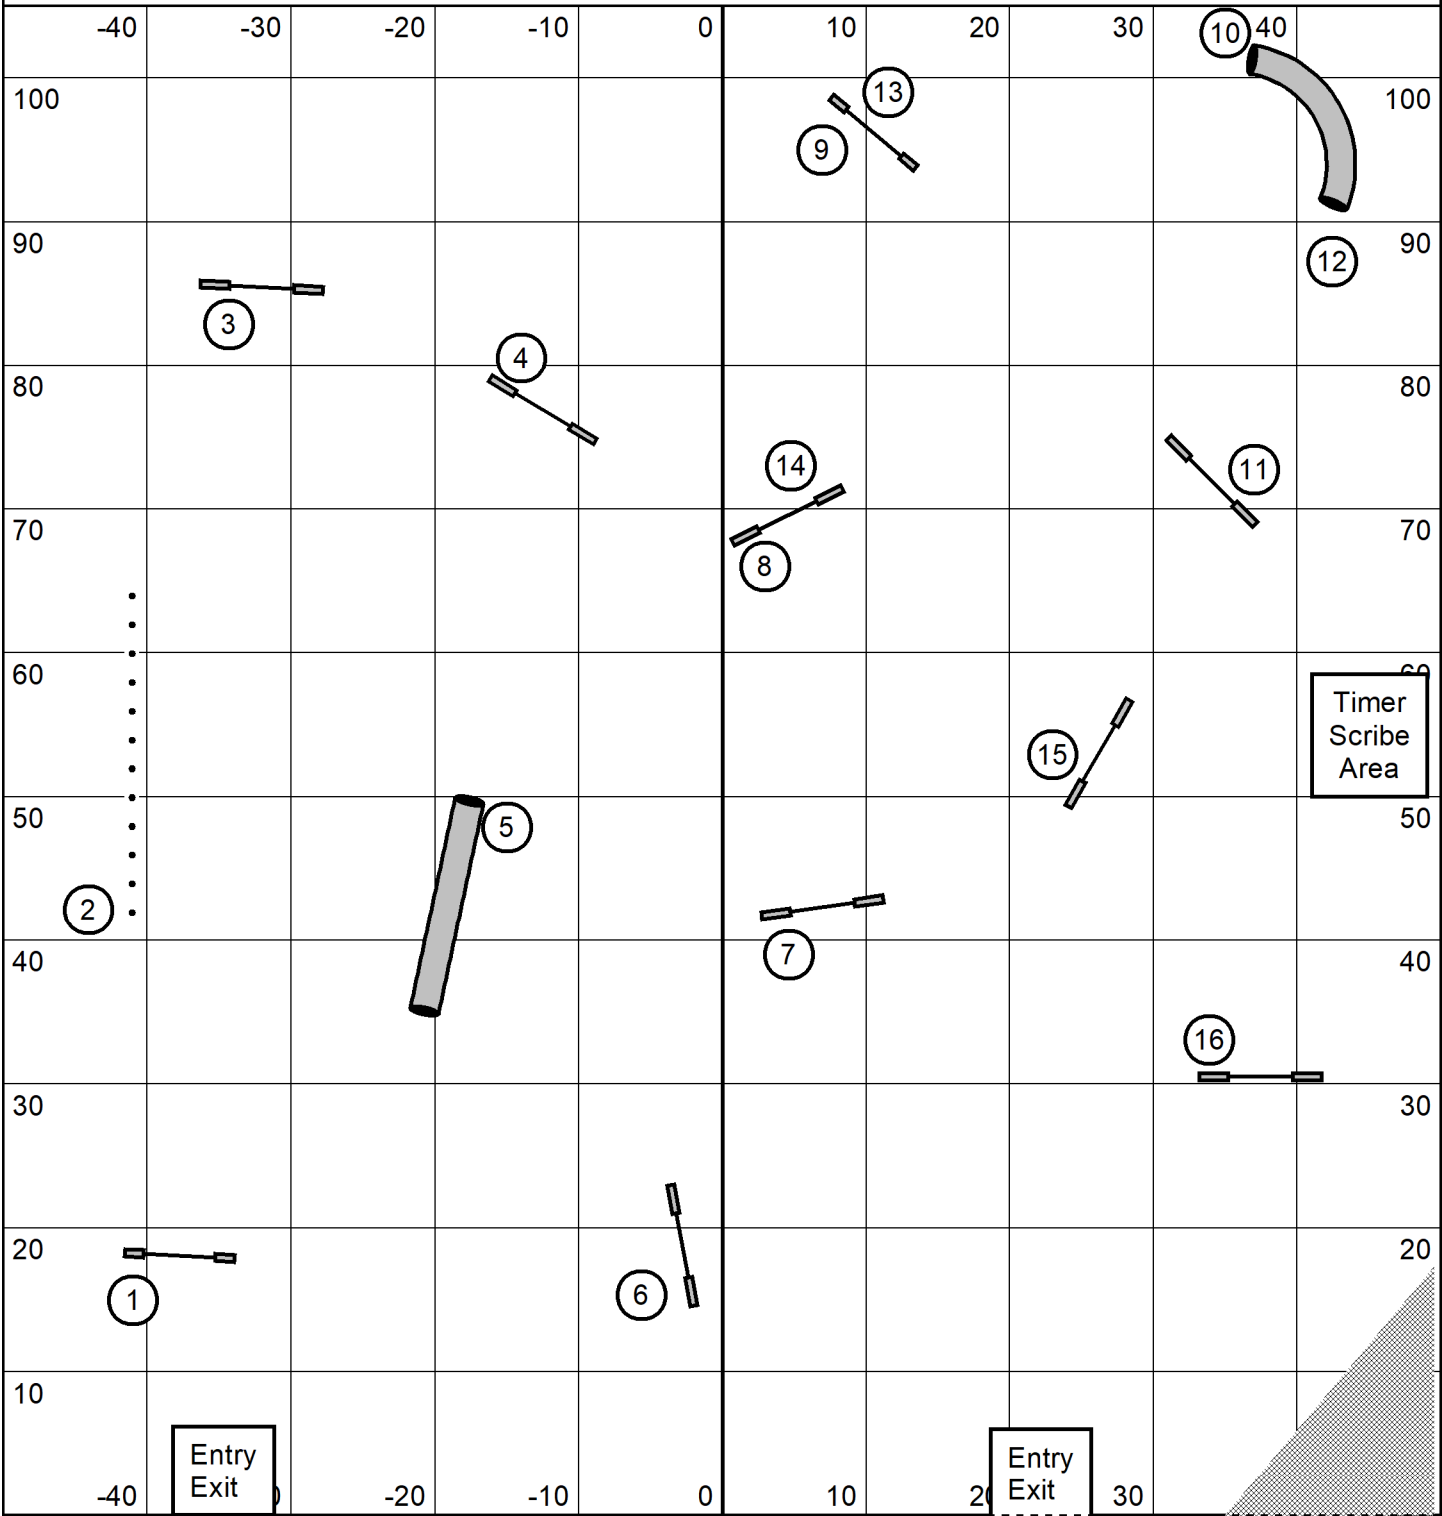

Keystone UKI 8.4.2024
Judge: Katelyn Laufenberg
9 Speedstakes Beg Nov

Course map is only an approximation

Keystone UKI 8.4.2024
Judge: Katelyn Laufenberg
11 Jumping Beg Nov

Course map is only an approximation

4S/8S/12/12S/16 - 51 seconds
16S/20/20S/22/24 - 47 Seconds

Keystone UKI 8.4.2024
Judge: Katelyn Laufenberg
13 Snooker Beg Nov

Course map is only an approximation

Keystone UKI 8.4.2024
Judge: Katelyn Laufenberg
16 Agility Beg Nov

Course map is only an approximation