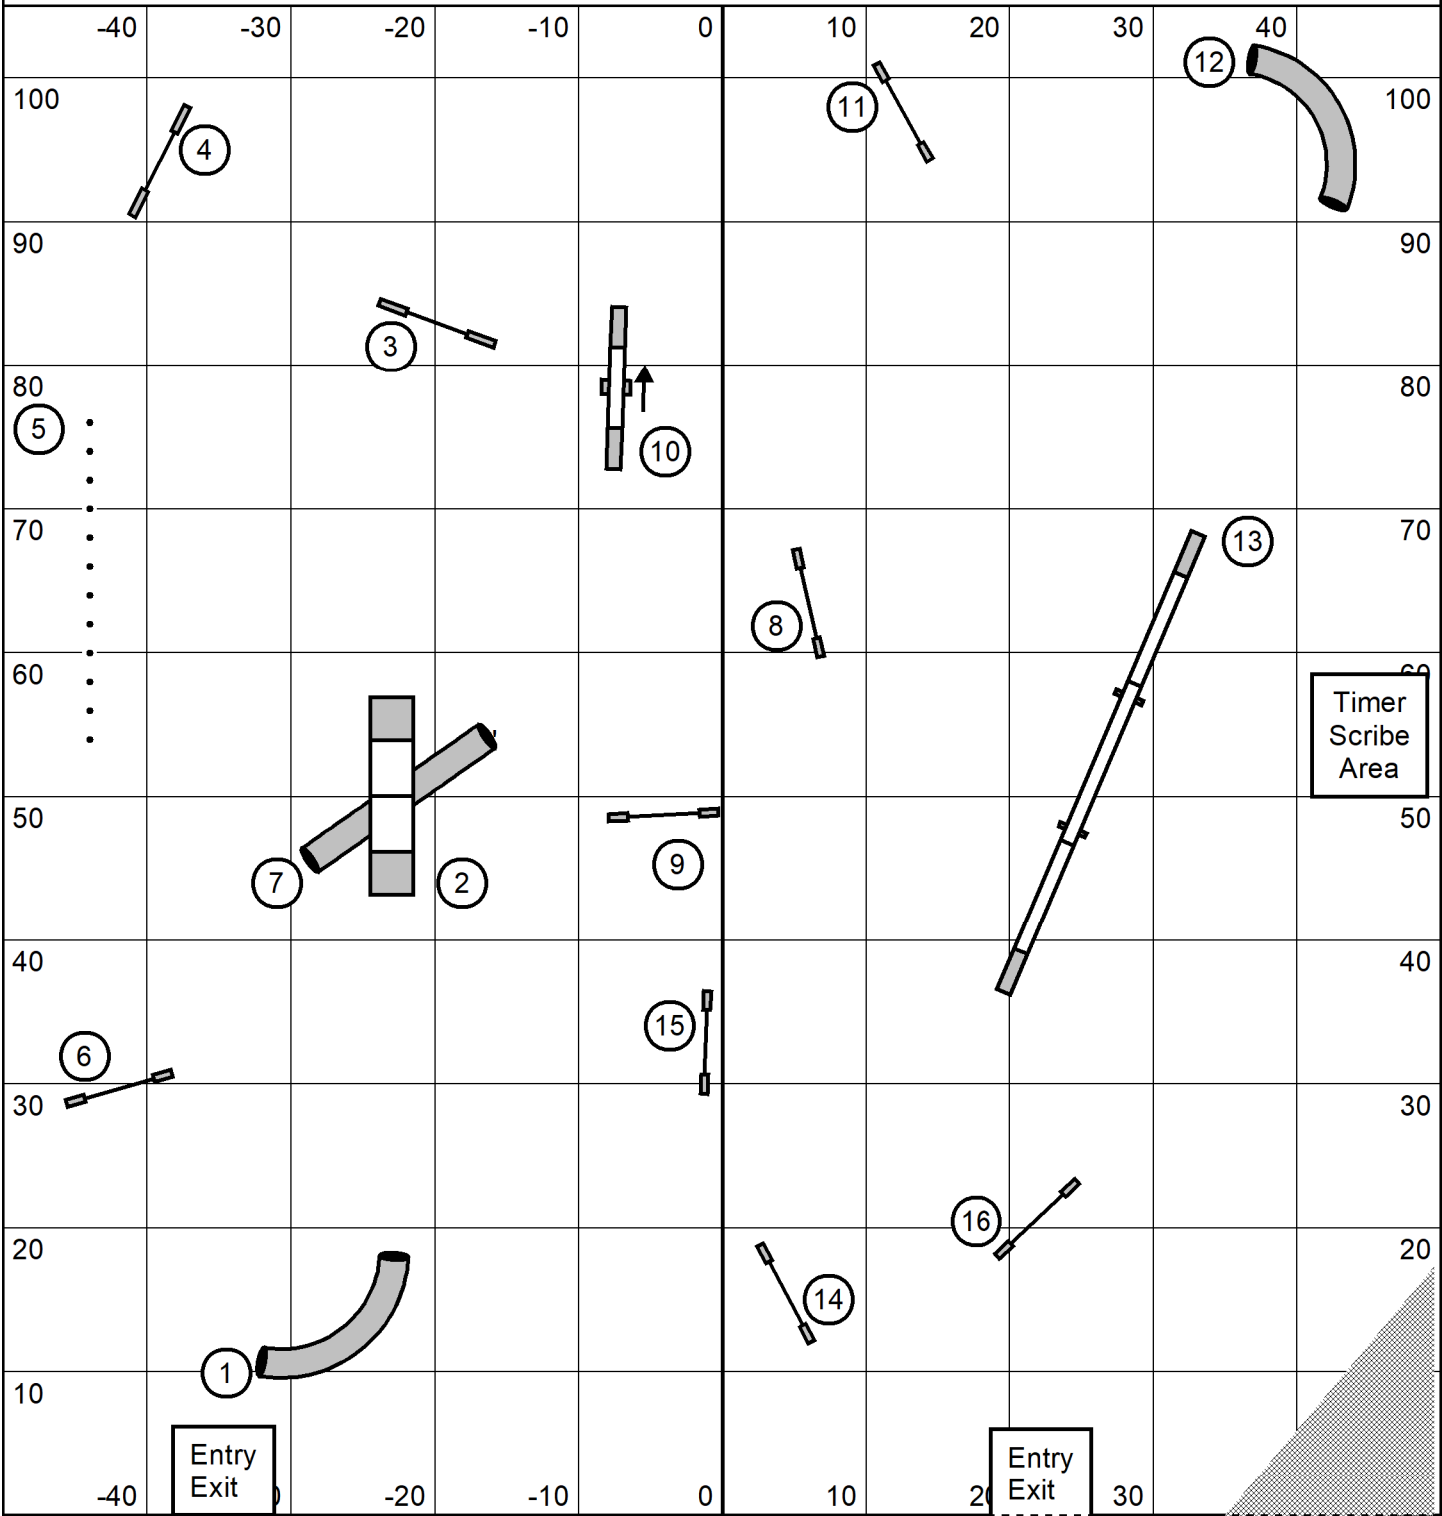

Keystone UKI 8.4.2024
Judge: Katelyn Laufenberg
9 Speedstakes Beg Nov

Course map is only an approximation

Keystone UKI 8.4.2024
Judge: Katelyn Laufenberg
11 Jumping Beg Nov

Course map is only an approximation

4S/8S/12/12S/16 - 51 seconds
16S/20/20S/22/24 - 47 Seconds

Keystone UKI 8.4.2024
Judge: Katelyn Laufenberg
13 Snooker Beg Nov

Course map is only an approximation

Keystone UKI 8.4.2024
Judge: Katelyn Laufenberg
16 Agility Beg Nov

Course map is only an approximation