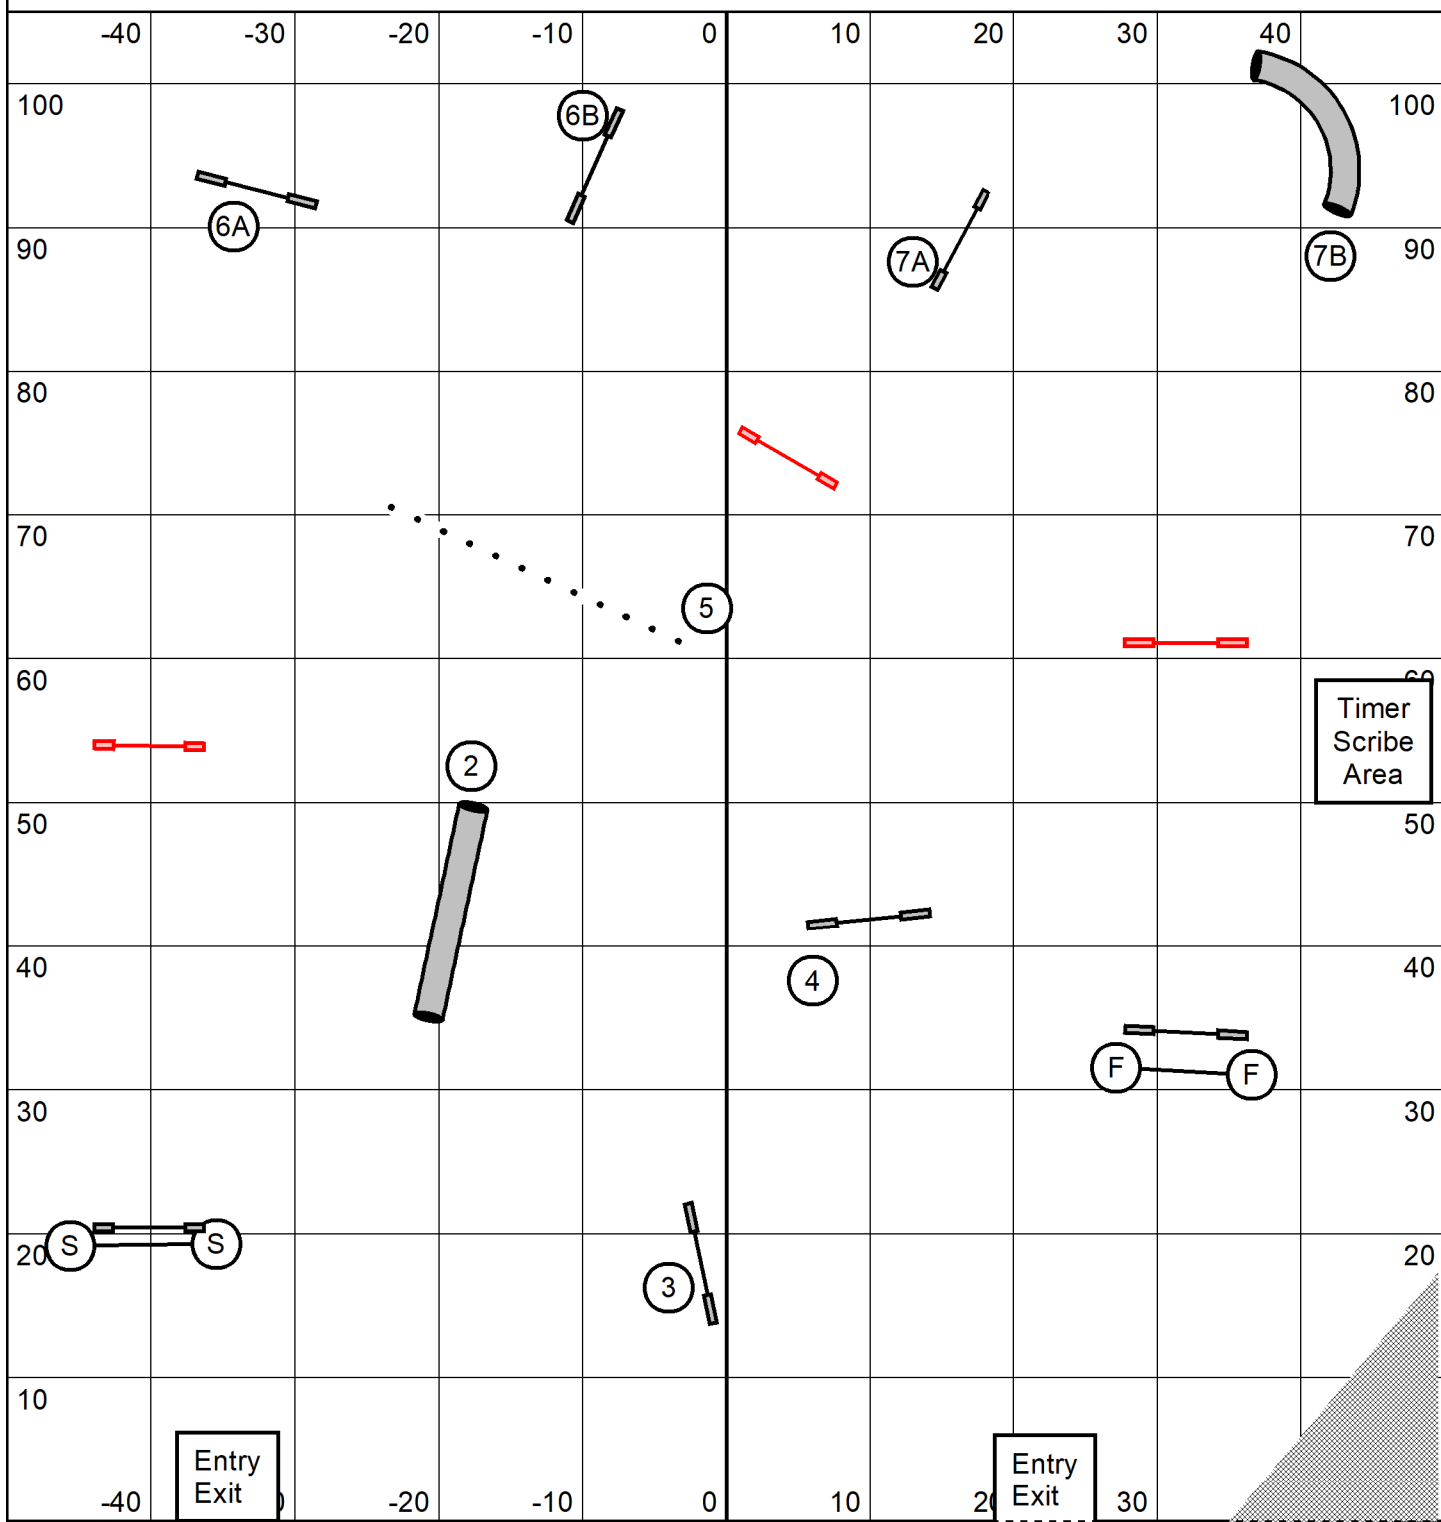

Keystone UKI 8.4.2024
Judge: Katelyn Laufenberg
9 Speedstakes Beg Nov

Course map is only an approximation

Keystone UKI 8.4.2024
Judge: Katelyn Laufenberg
11 Jumping Beg Nov

Course map is only an approximation

4S/8S/12/12S/16 - 51 seconds
16S/20/20S/22/24 - 47 Seconds

Keystone UKI 8.4.2024
Judge: Katelyn Laufenberg
13 Snooker Beg Nov

Course map is only an approximation

Keystone UKI 8.4.2024
Judge: Katelyn Laufenberg
16 Agility Beg Nov

Course map is only an approximation