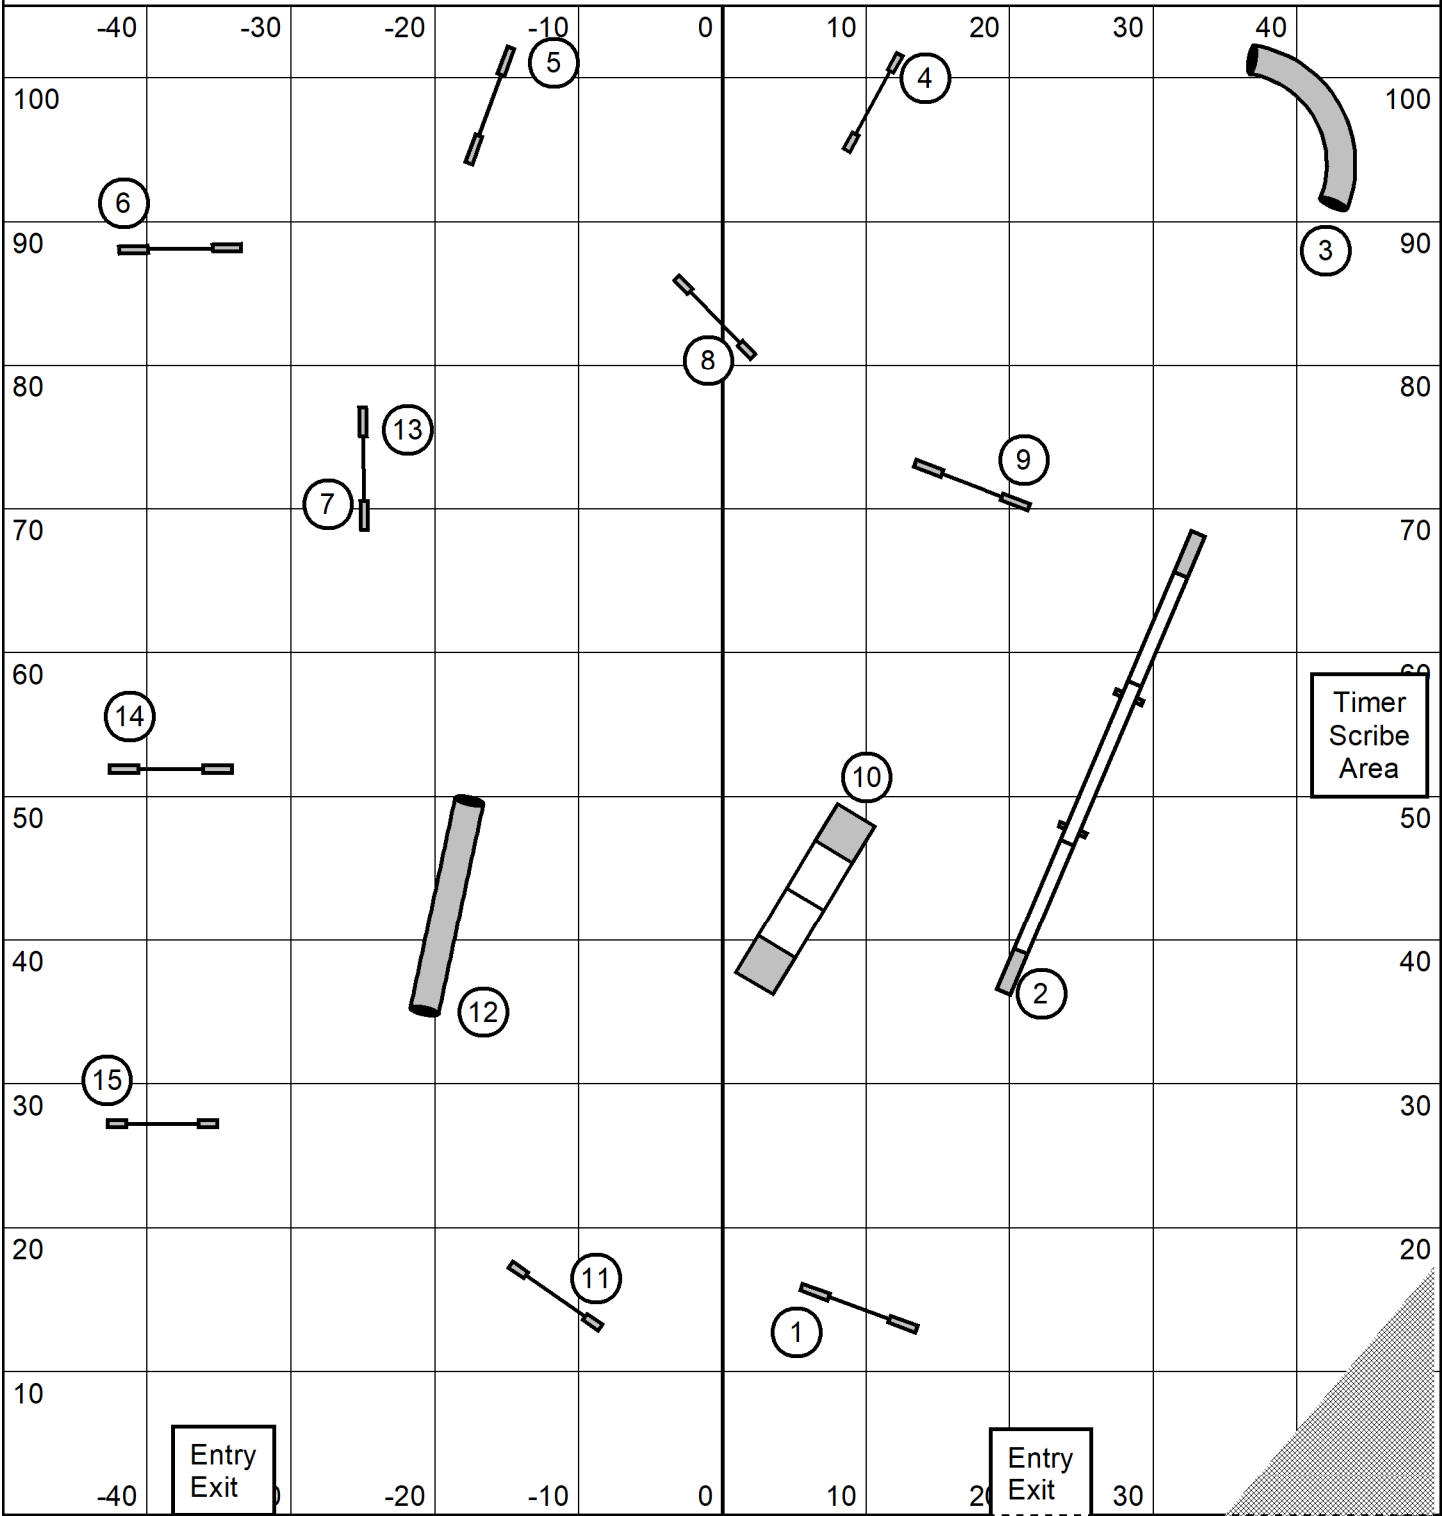

Keystone UKI 8.4.2024
Judge: Katelyn Laufenberg
15 Agility Nursery

Course map is only an approximation