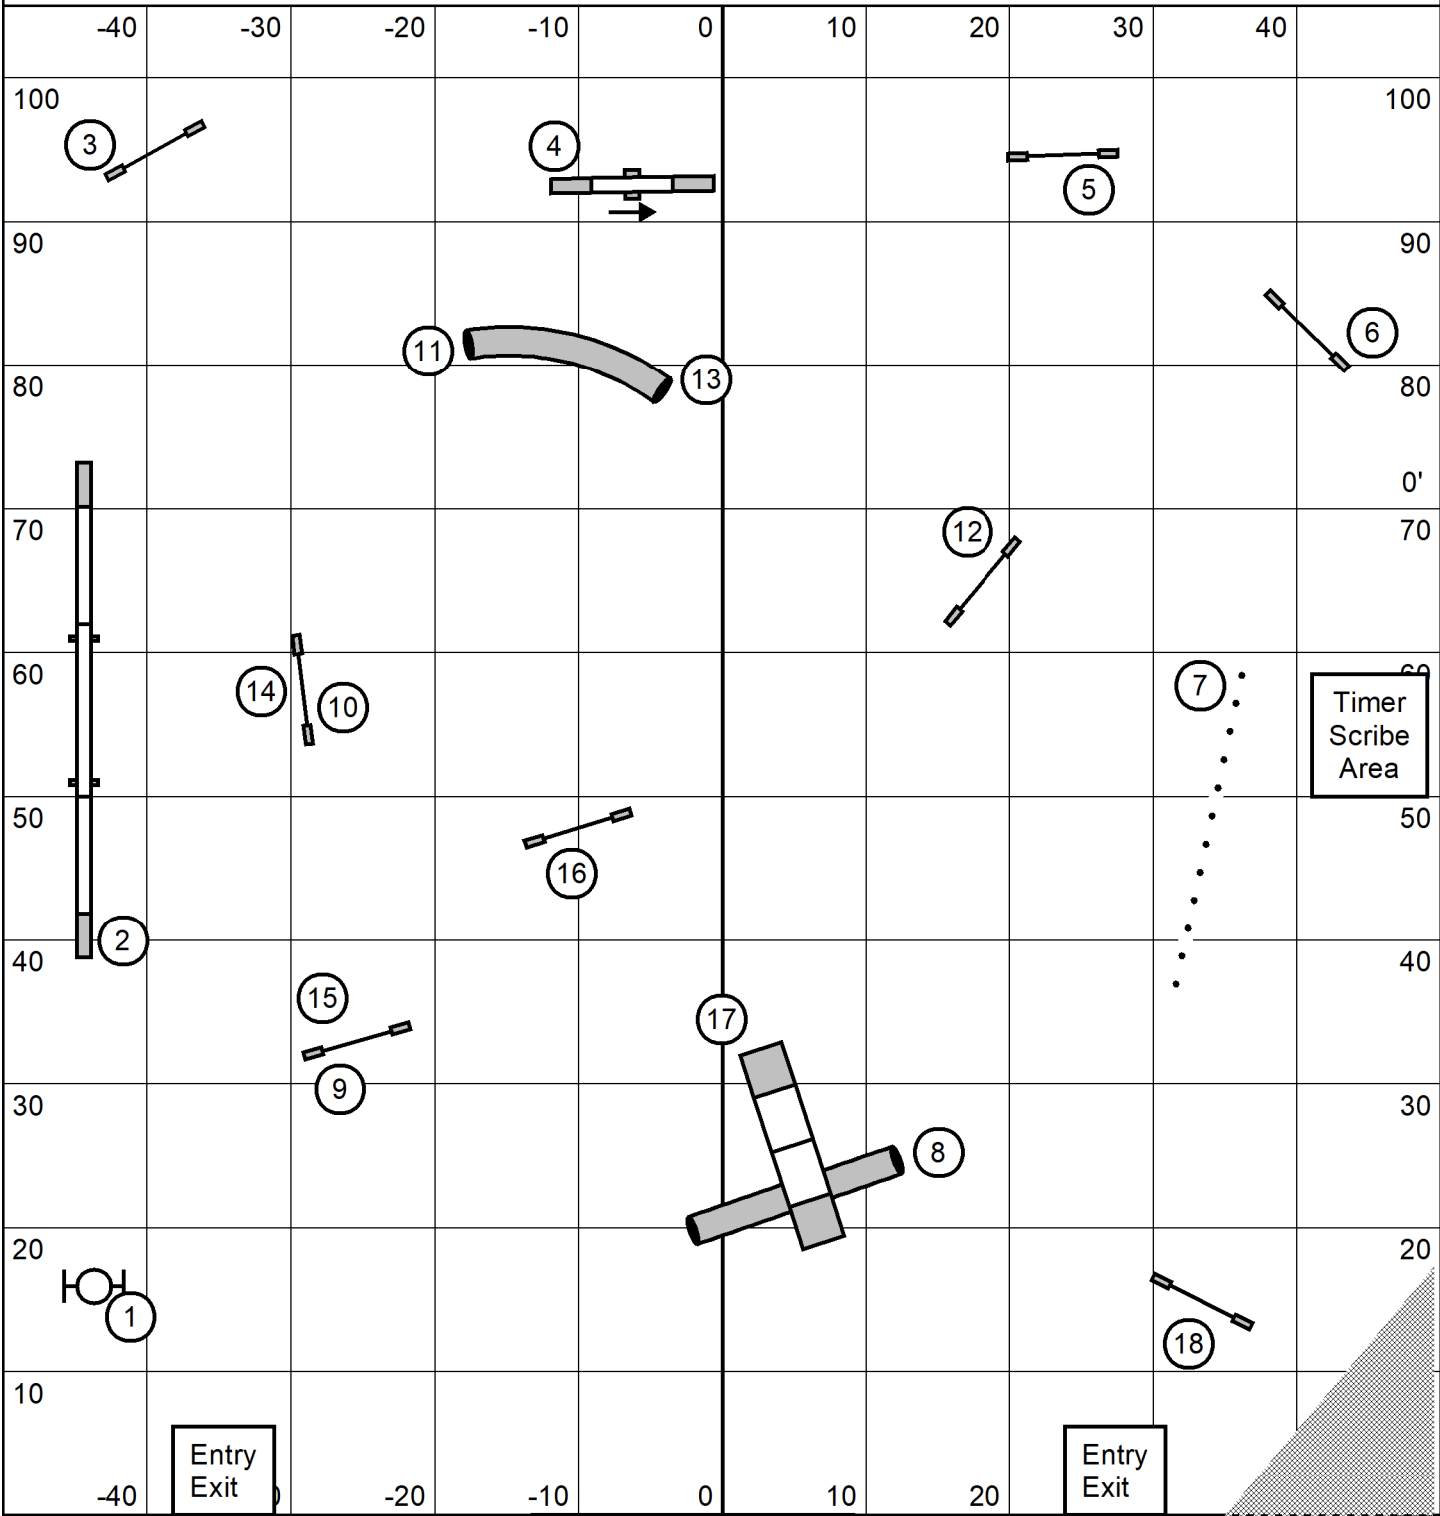

Keystone UKI 8.3.2024
Judge: Katelyn Laufenberg
01 Agility Sr Ch

Course map is only an approximation

Keystone UKI 8.3.2024
Judge: Katelyn Laufenberg
04 Jumping Sr Ch

Course map is only an approximation

Keystone UKI 8.3.2024
Judge: Katelyn Laufenberg
07 Speedstakes Sr Ch

Course map is only an approximation