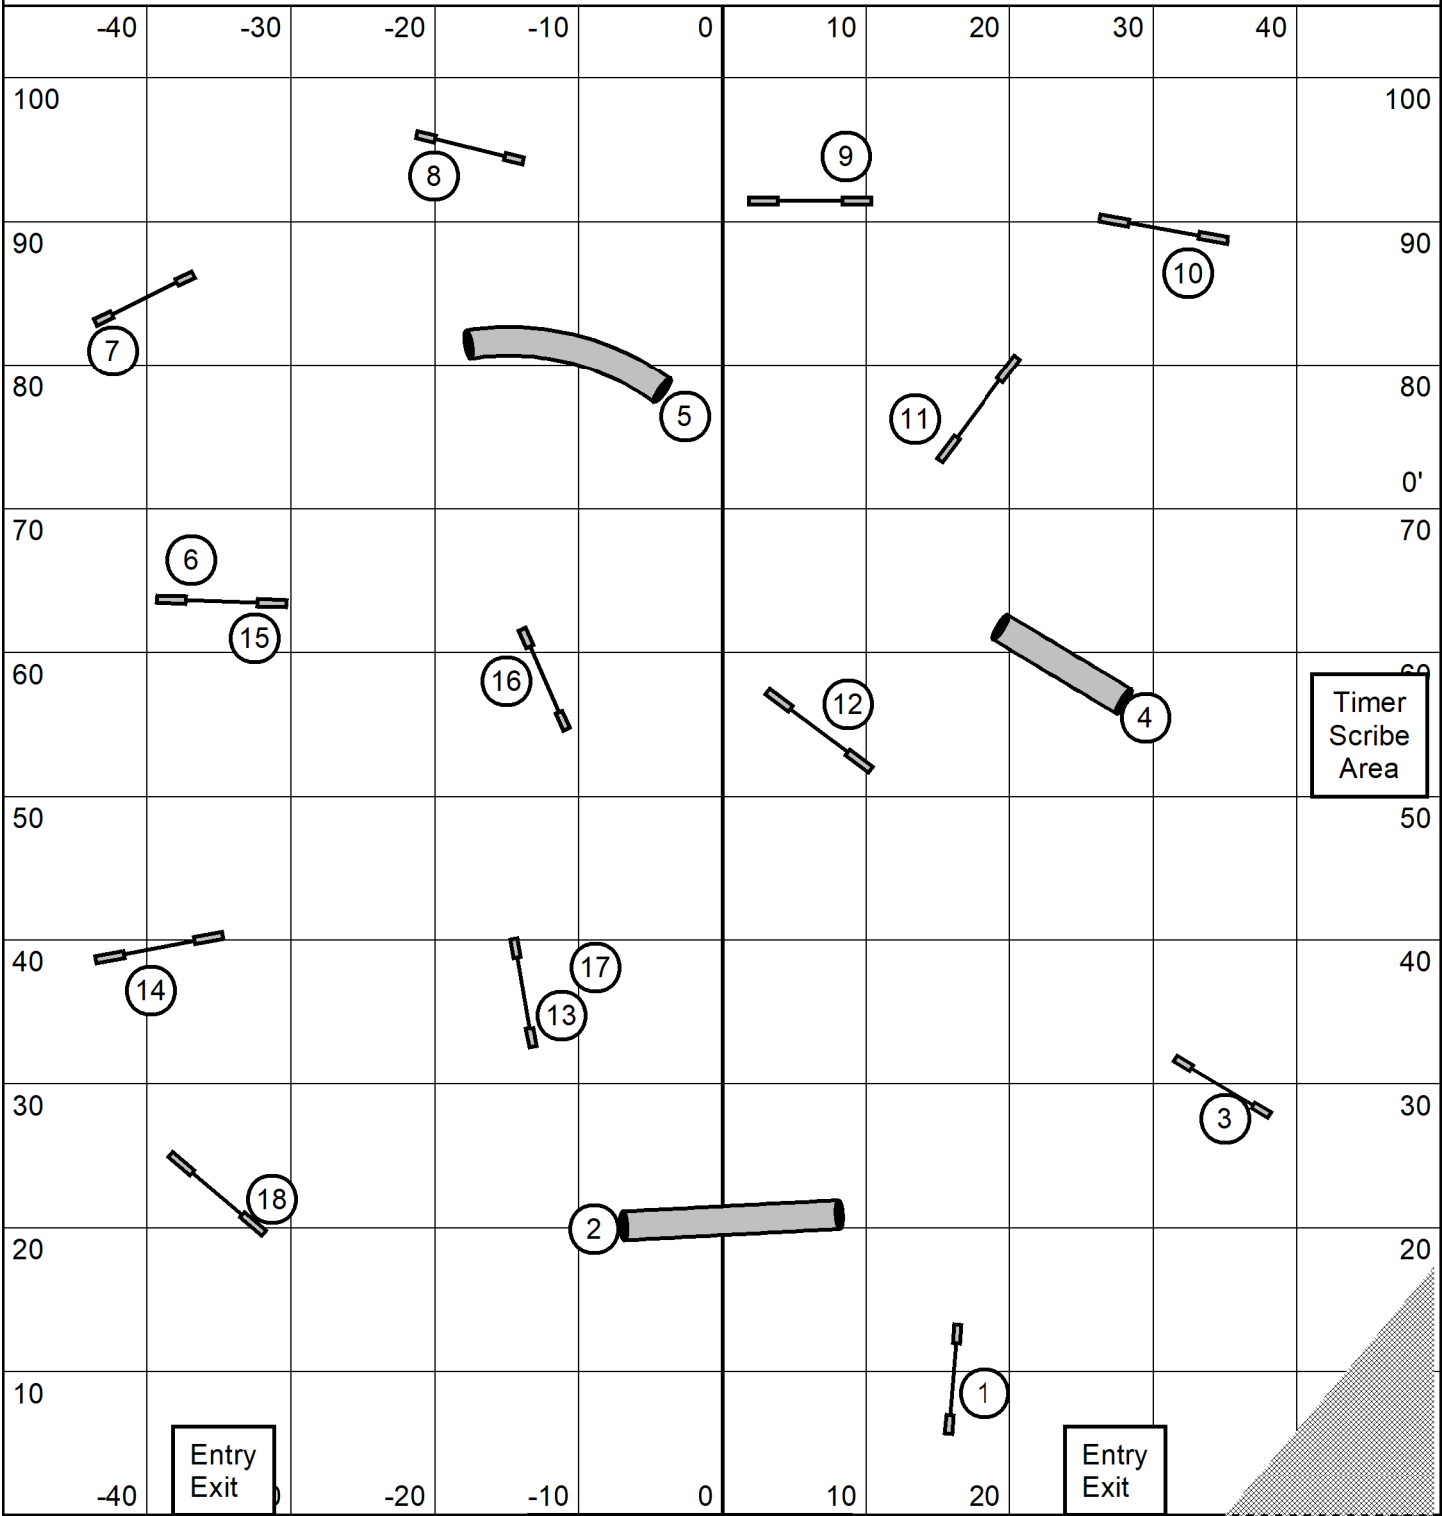

Keystone UKI 8.3.2024
Judge: Katelyn Laufenberg
01 Agility Sr Ch

Course map is only an approximation

Keystone UKI 8.3.2024
Judge: Katelyn Laufenberg
04 Jumping Sr Ch

Course map is only an approximation

Keystone UKI 8.3.2024
Judge: Katelyn Laufenberg
07 Speedstakes Sr Ch

Course map is only an approximation