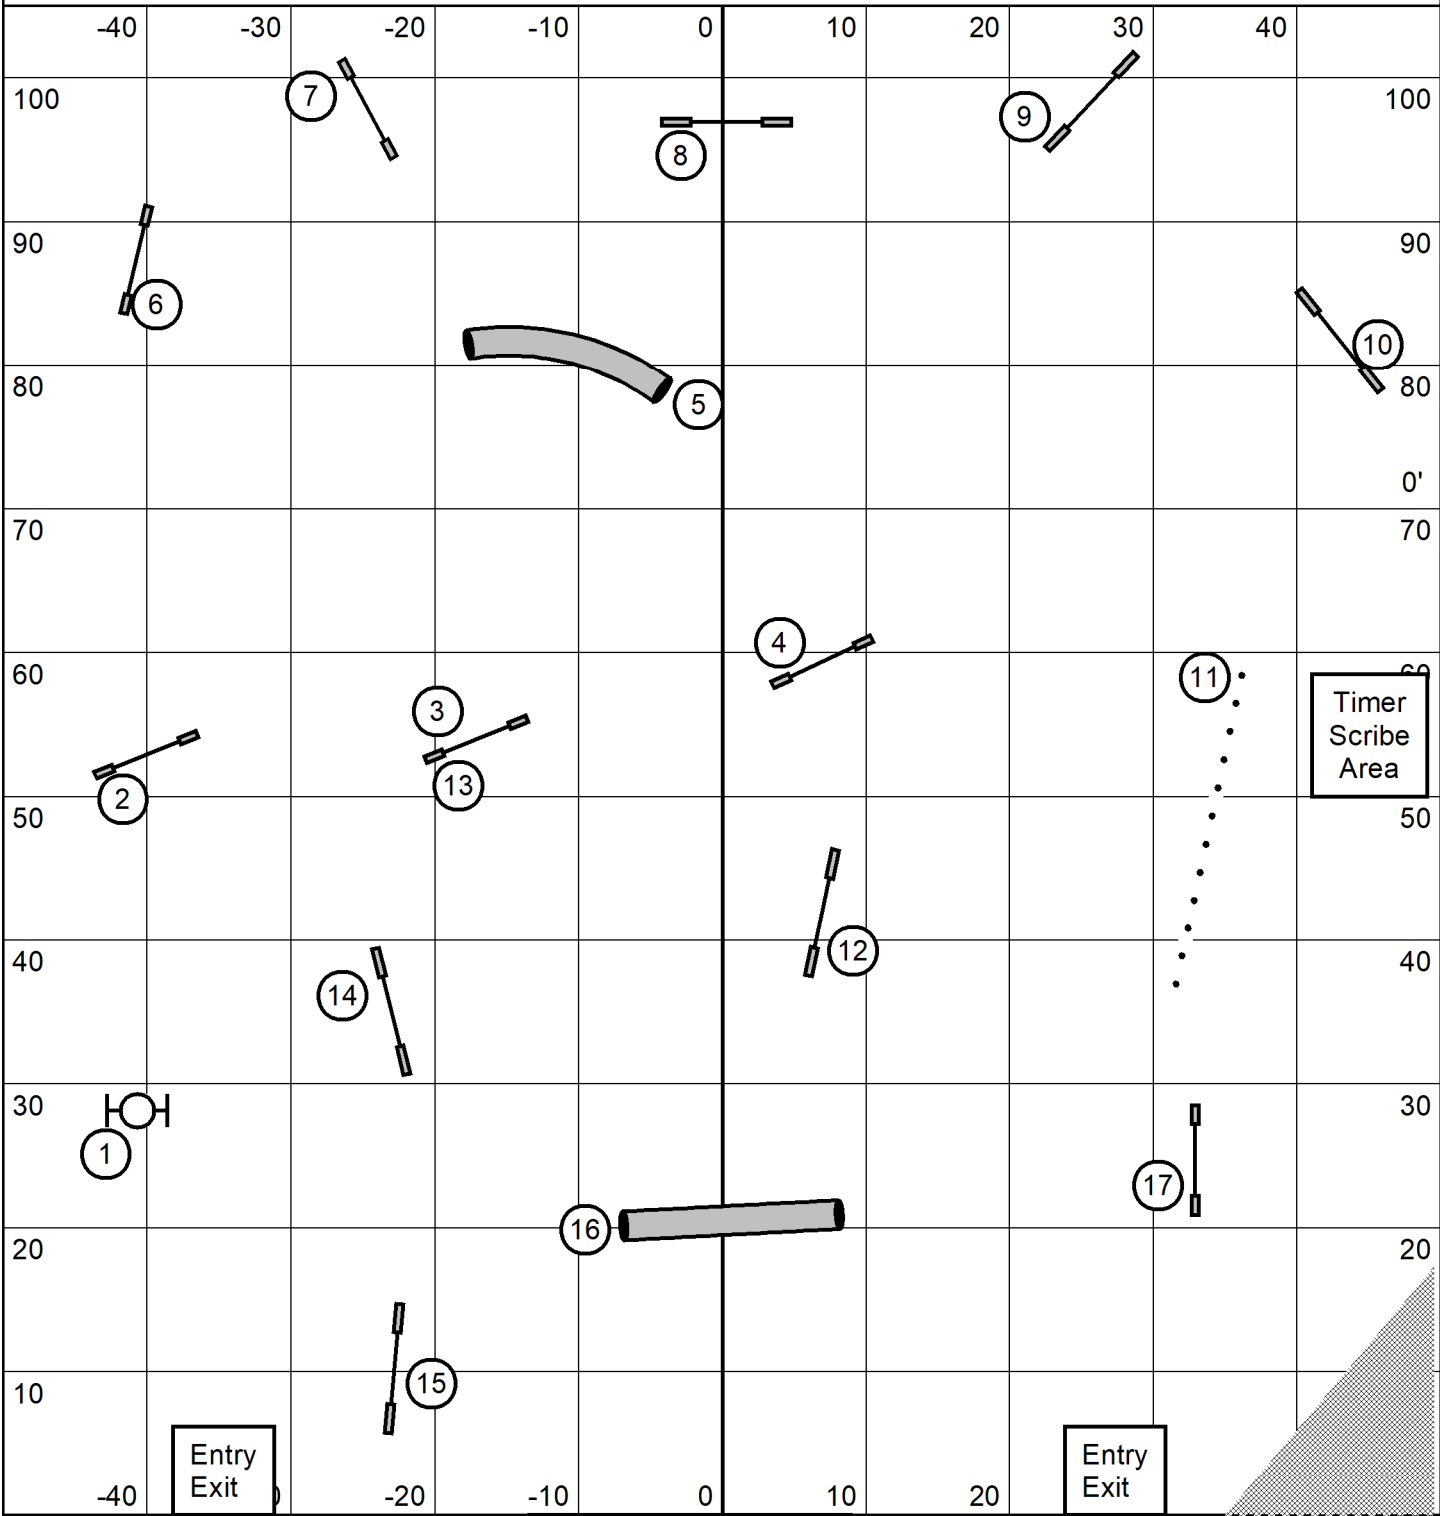

Keystone UKI 8.3.2024
Judge: Katelyn Laufenberg
01 Agility Sr Ch

Course map is only an approximation

Keystone UKI 8.3.2024
Judge: Katelyn Laufenberg
04 Jumping Sr Ch

Course map is only an approximation

Keystone UKI 8.3.2024
Judge: Katelyn Laufenberg
07 Speedstakes Sr Ch

Course map is only an approximation