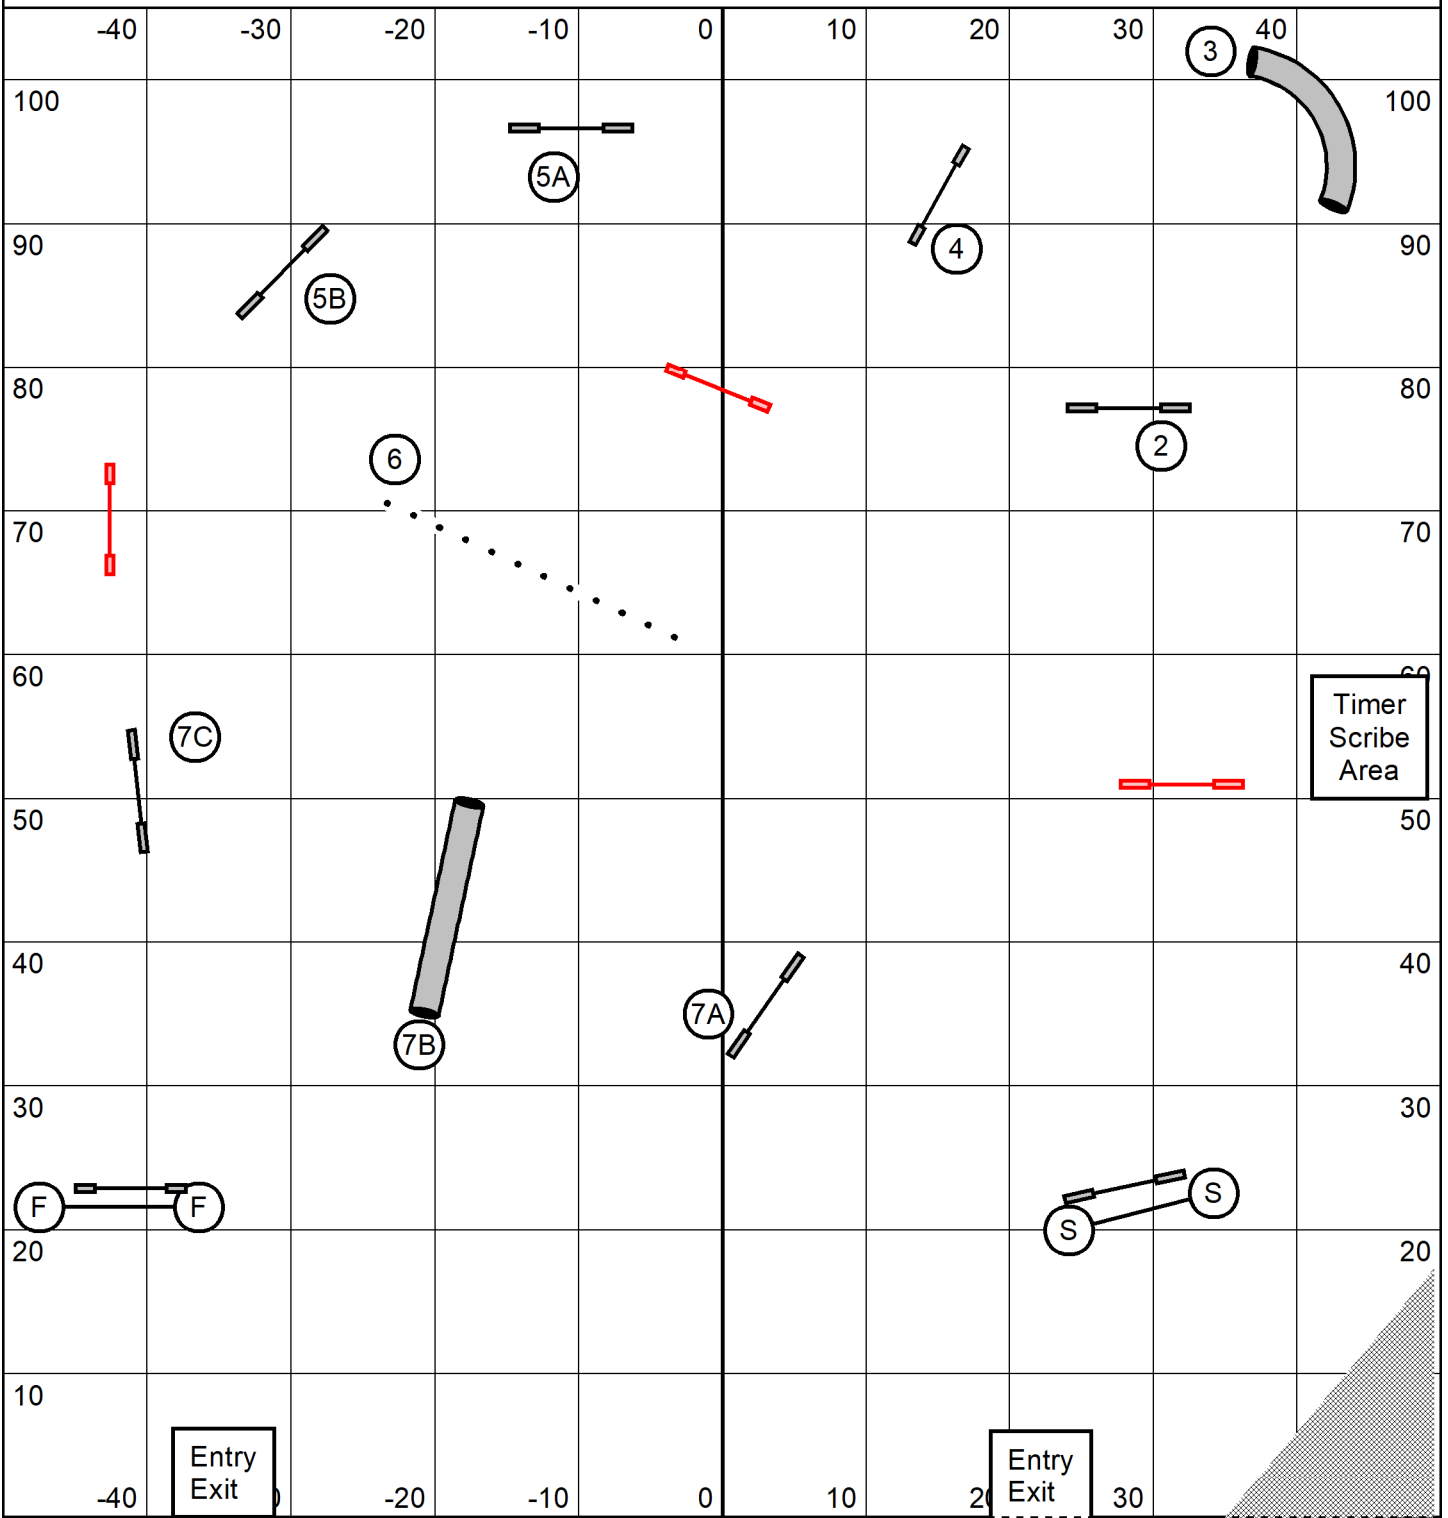

Keystone UKI 8.4.2024  
Judge: Katelyn Laufenberg  
10 Speedstakes Sr Ch

Course map is only an approximation

Keystone UKI 8.4.2024  
Judge: Katelyn Laufenberg  
12 Jumping Sr Ch

Course map is only an approximation

4S/8/8S/12/12S/16 - 48 seconds  
16S/20/20S/22/24 - 44 Seconds

Keystone UKI 8.4.2024  
Judge: Katelyn Laufenberg  
14 Snooker Sr Ch

Course map is only an approximation

Keystone UKI 8.4.2024  
Judge: Katelyn Laufenberg  
17 Agility Sr Ch

Course map is only an approximation