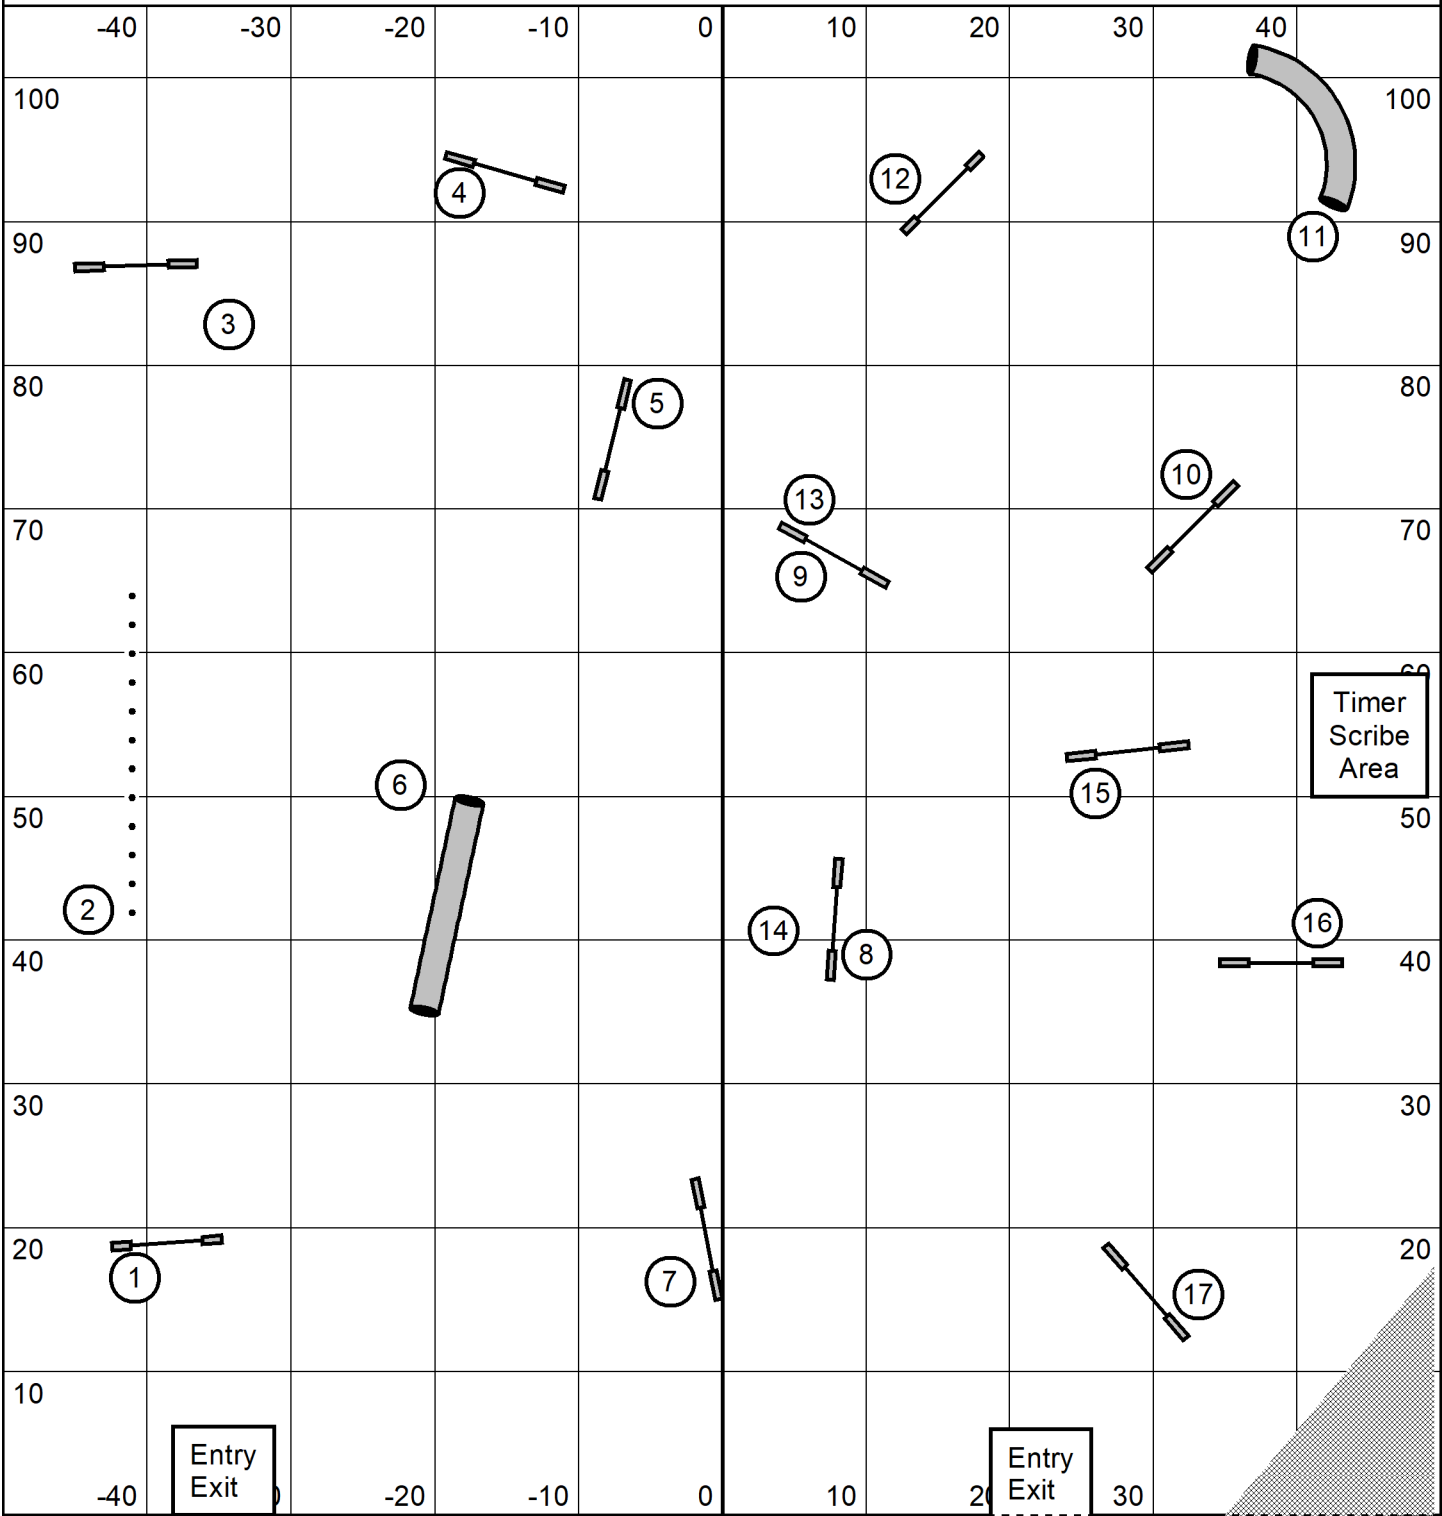

Keystone UKI 8.4.2024  
Judge: Katelyn Laufenberg  
10 Speedstakes Sr Ch

Course map is only an approximation

Keystone UKI 8.4.2024  
Judge: Katelyn Laufenberg  
12 Jumping Sr Ch

Course map is only an approximation

4S/8/8S/12/12S/16 - 48 seconds  
16S/20/20S/22/24 - 44 Seconds

Keystone UKI 8.4.2024  
Judge: Katelyn Laufenberg  
14 Snooker Sr Ch

Course map is only an approximation

Keystone UKI 8.4.2024  
Judge: Katelyn Laufenberg  
17 Agility Sr Ch

Course map is only an approximation