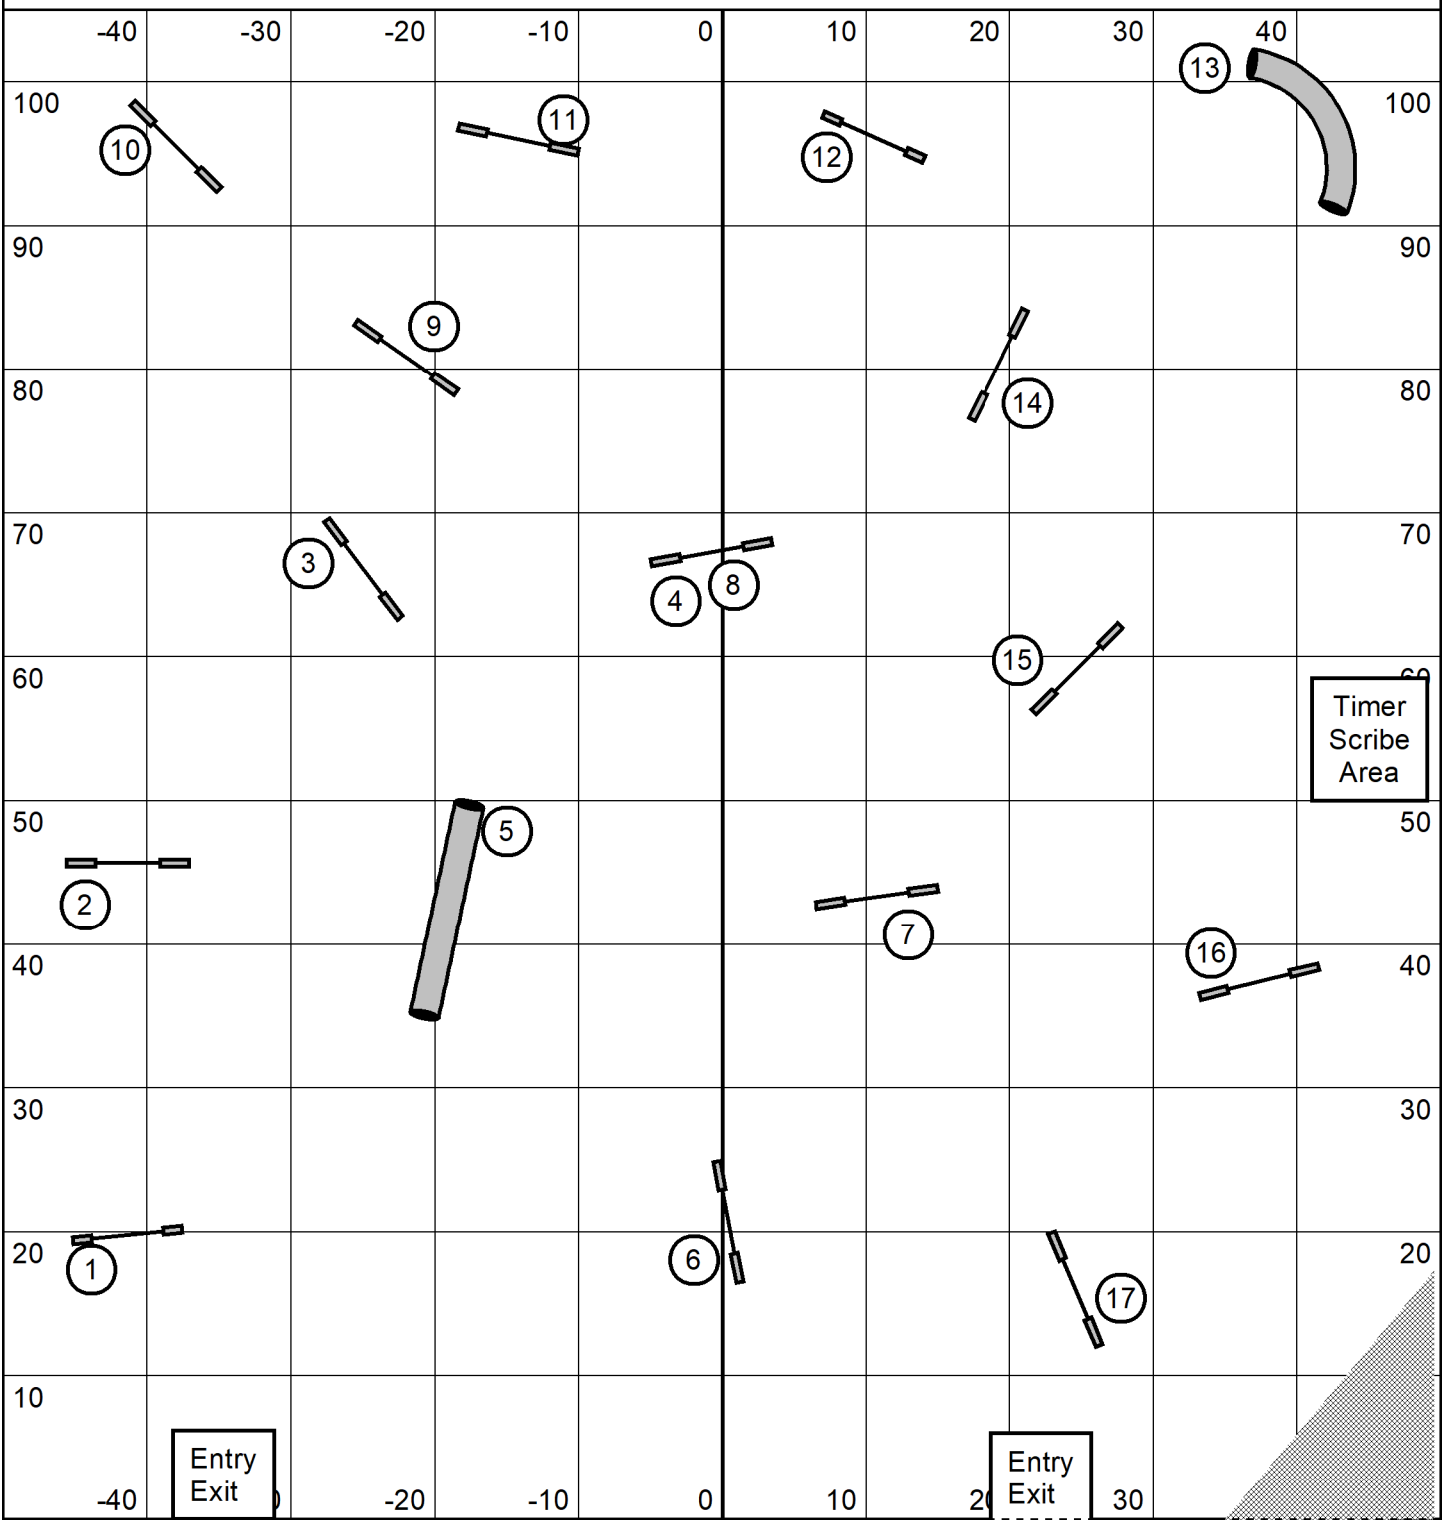

Keystone UKI 8.4.2024  
Judge: Katelyn Laufenberg  
10 Speedstakes Sr Ch

Course map is only an approximation

Keystone UKI 8.4.2024  
Judge: Katelyn Laufenberg  
12 Jumping Sr Ch

Course map is only an approximation

4S/8/8S/12/12S/16 - 48 seconds  
16S/20/20S/22/24 - 44 Seconds

Keystone UKI 8.4.2024  
Judge: Katelyn Laufenberg  
14 Snooker Sr Ch

Course map is only an approximation

Keystone UKI 8.4.2024  
Judge: Katelyn Laufenberg  
17 Agility Sr Ch

Course map is only an approximation