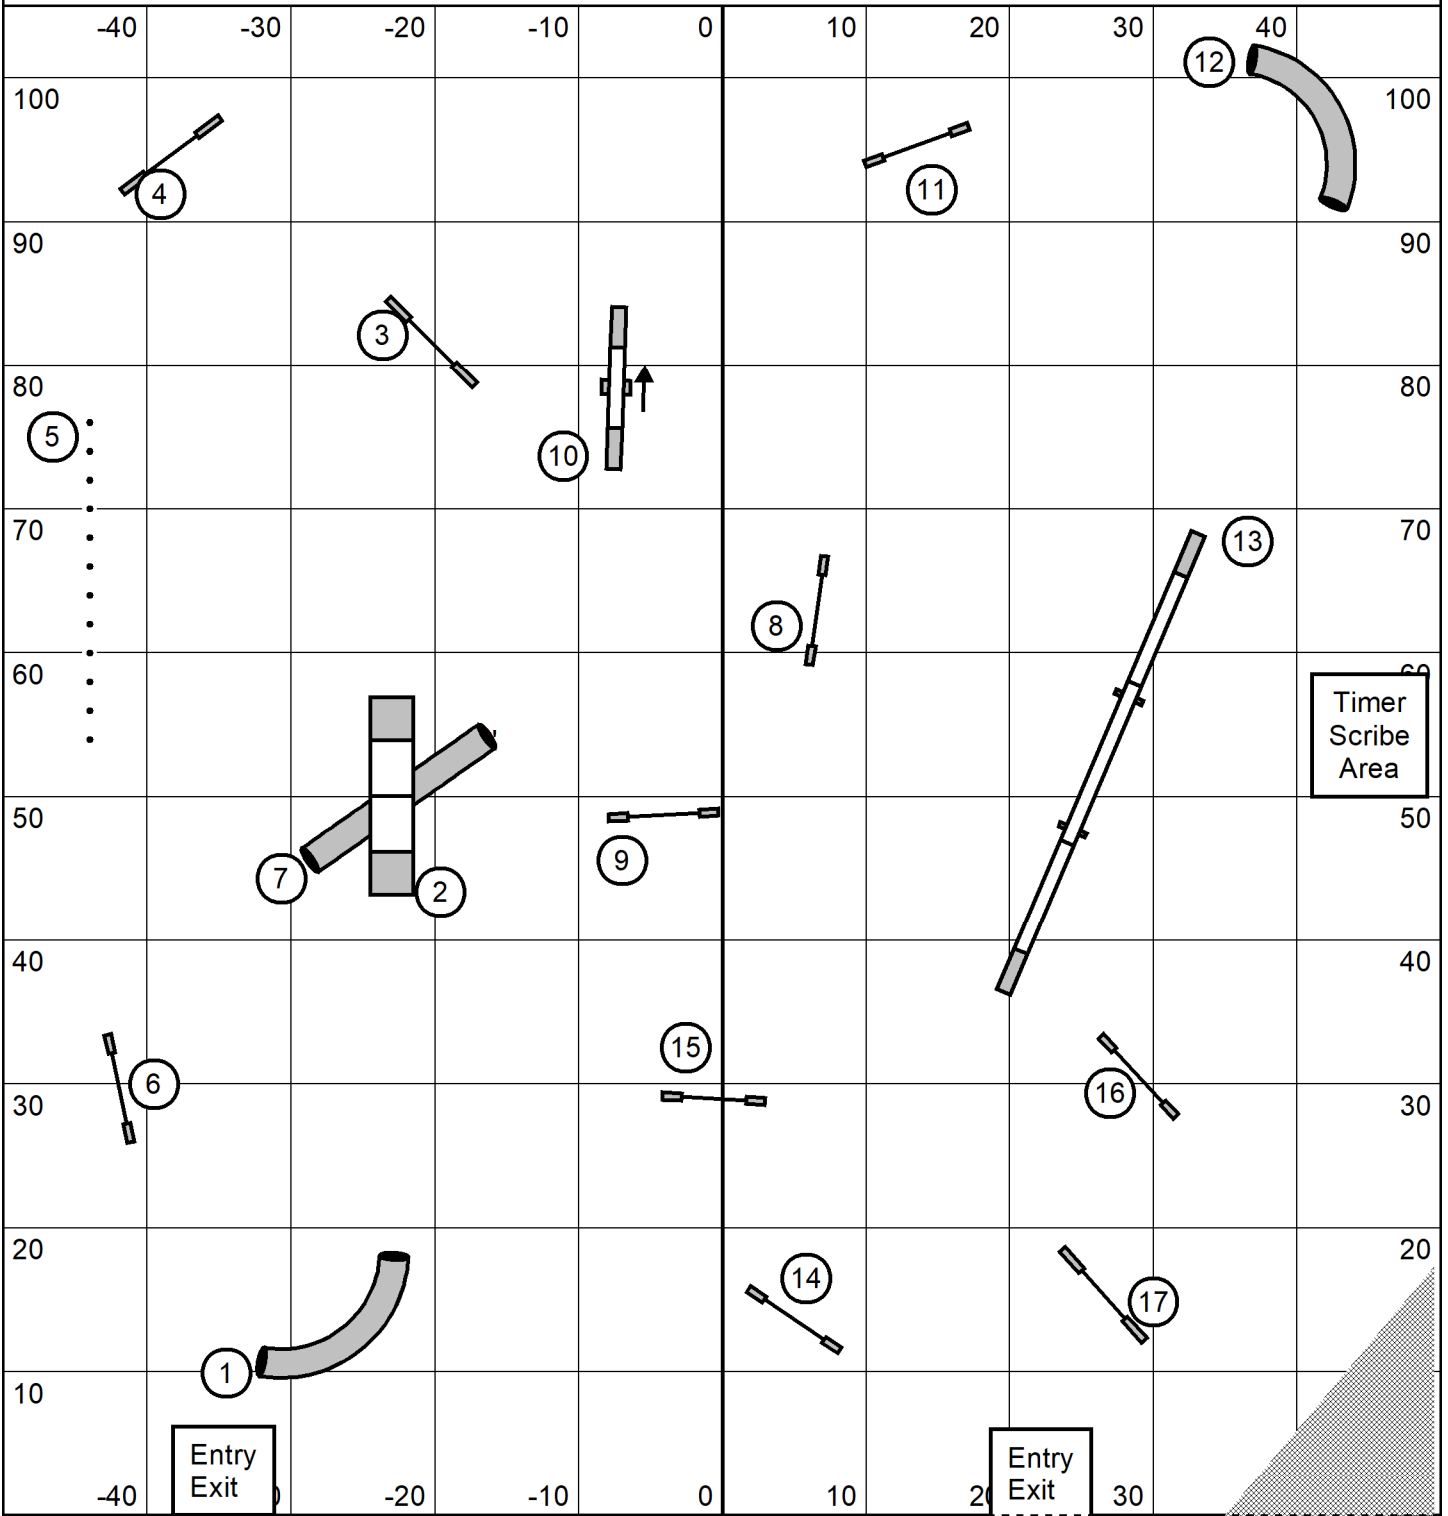

Keystone UKI 8.4.2024  
Judge: Katelyn Laufenberg  
10 Speedstakes Sr Ch

Course map is only an approximation

Keystone UKI 8.4.2024  
Judge: Katelyn Laufenberg  
12 Jumping Sr Ch

Course map is only an approximation

4S/8/8S/12/12S/16 - 48 seconds  
16S/20/20S/22/24 - 44 Seconds

Keystone UKI 8.4.2024  
Judge: Katelyn Laufenberg  
14 Snooker Sr Ch

Course map is only an approximation

Keystone UKI 8.4.2024  
Judge: Katelyn Laufenberg  
17 Agility Sr Ch

Course map is only an approximation