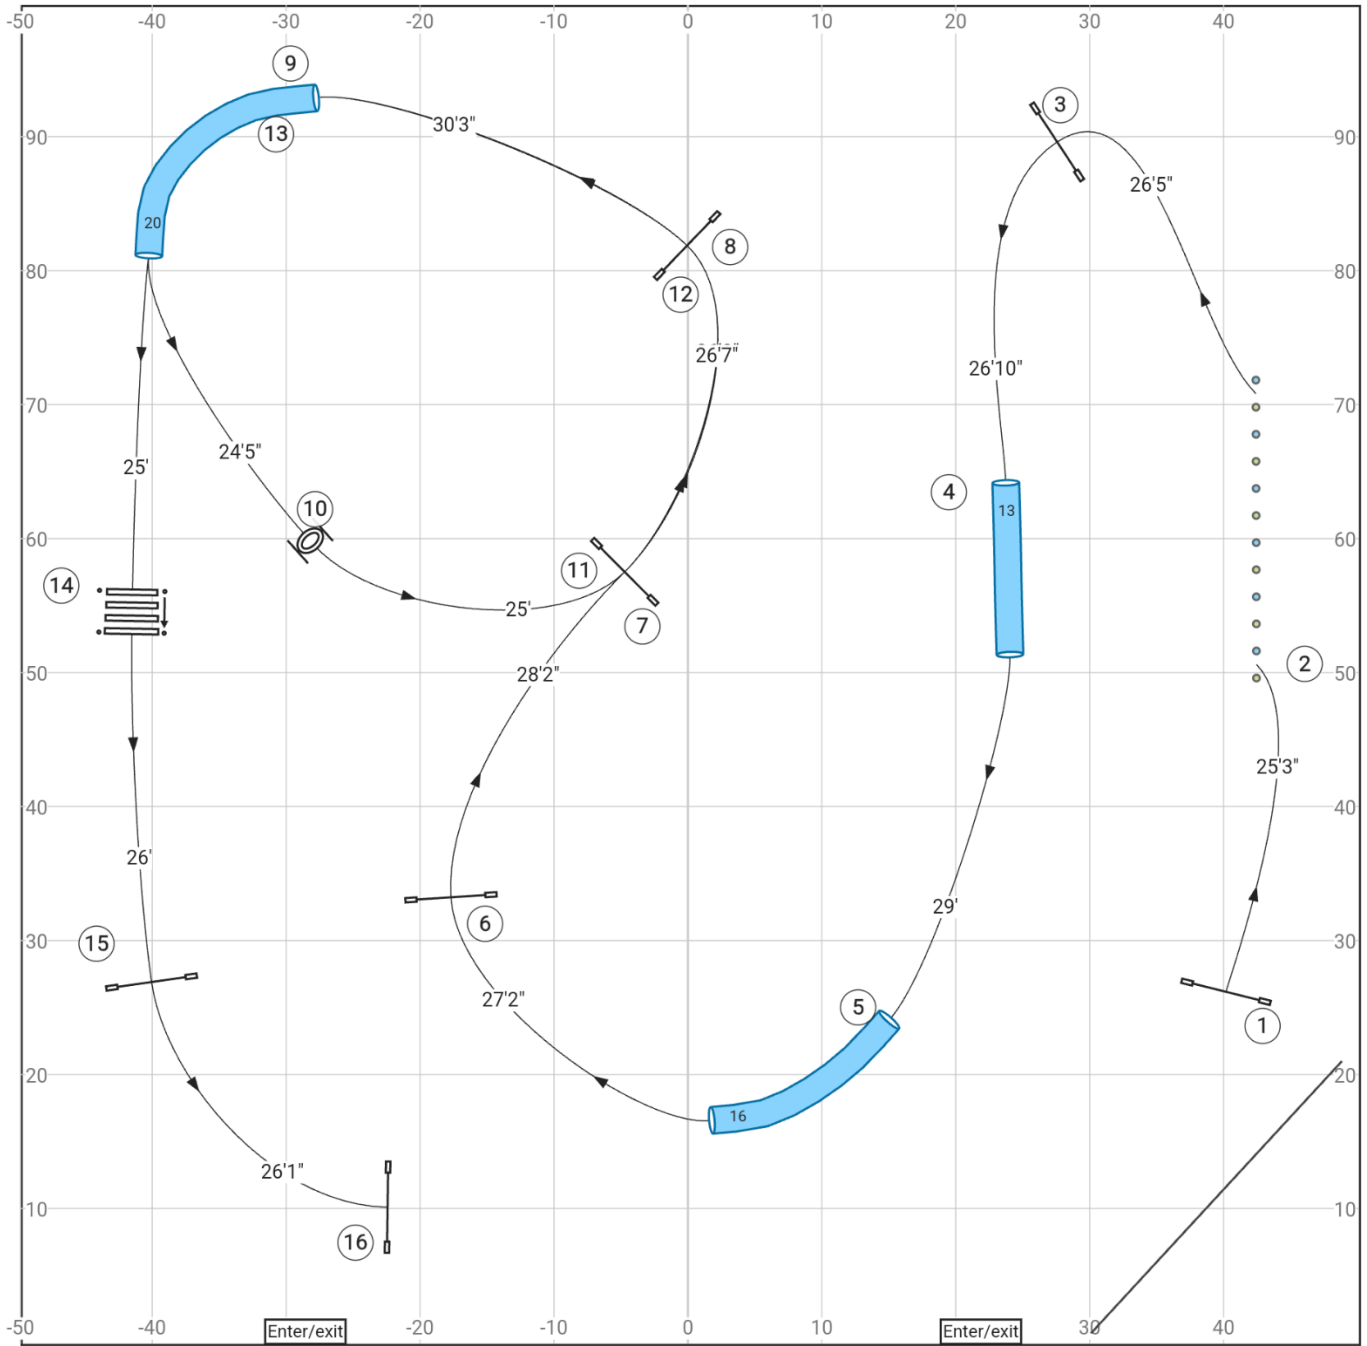

# 02 Keystone UKI 13 Jul 2024 Kelly Ely Agility Beg/Nov

Path length (ft):529.9  
 Course is an approximation only

[www.smarteragility.com](http://www.smarteragility.com)  
 © Shore Paws NJ

# 05 Keystone UKI 13 Jul 2024 Kelly Ely Jumping Beg/Nov

Path length (ft):498.9

Course is an approximation only

[www.smarteragility.com](http://www.smarteragility.com)

© Shore Paws NJ

# 08 Keystone UKI 13 Jul 2024 Kelly Ely Speedstakes Beg/Nov

Path length (ft):530.7

Course is an approximation only

[www.smarteragility.com](http://www.smarteragility.com)

© Shore Paws NJ