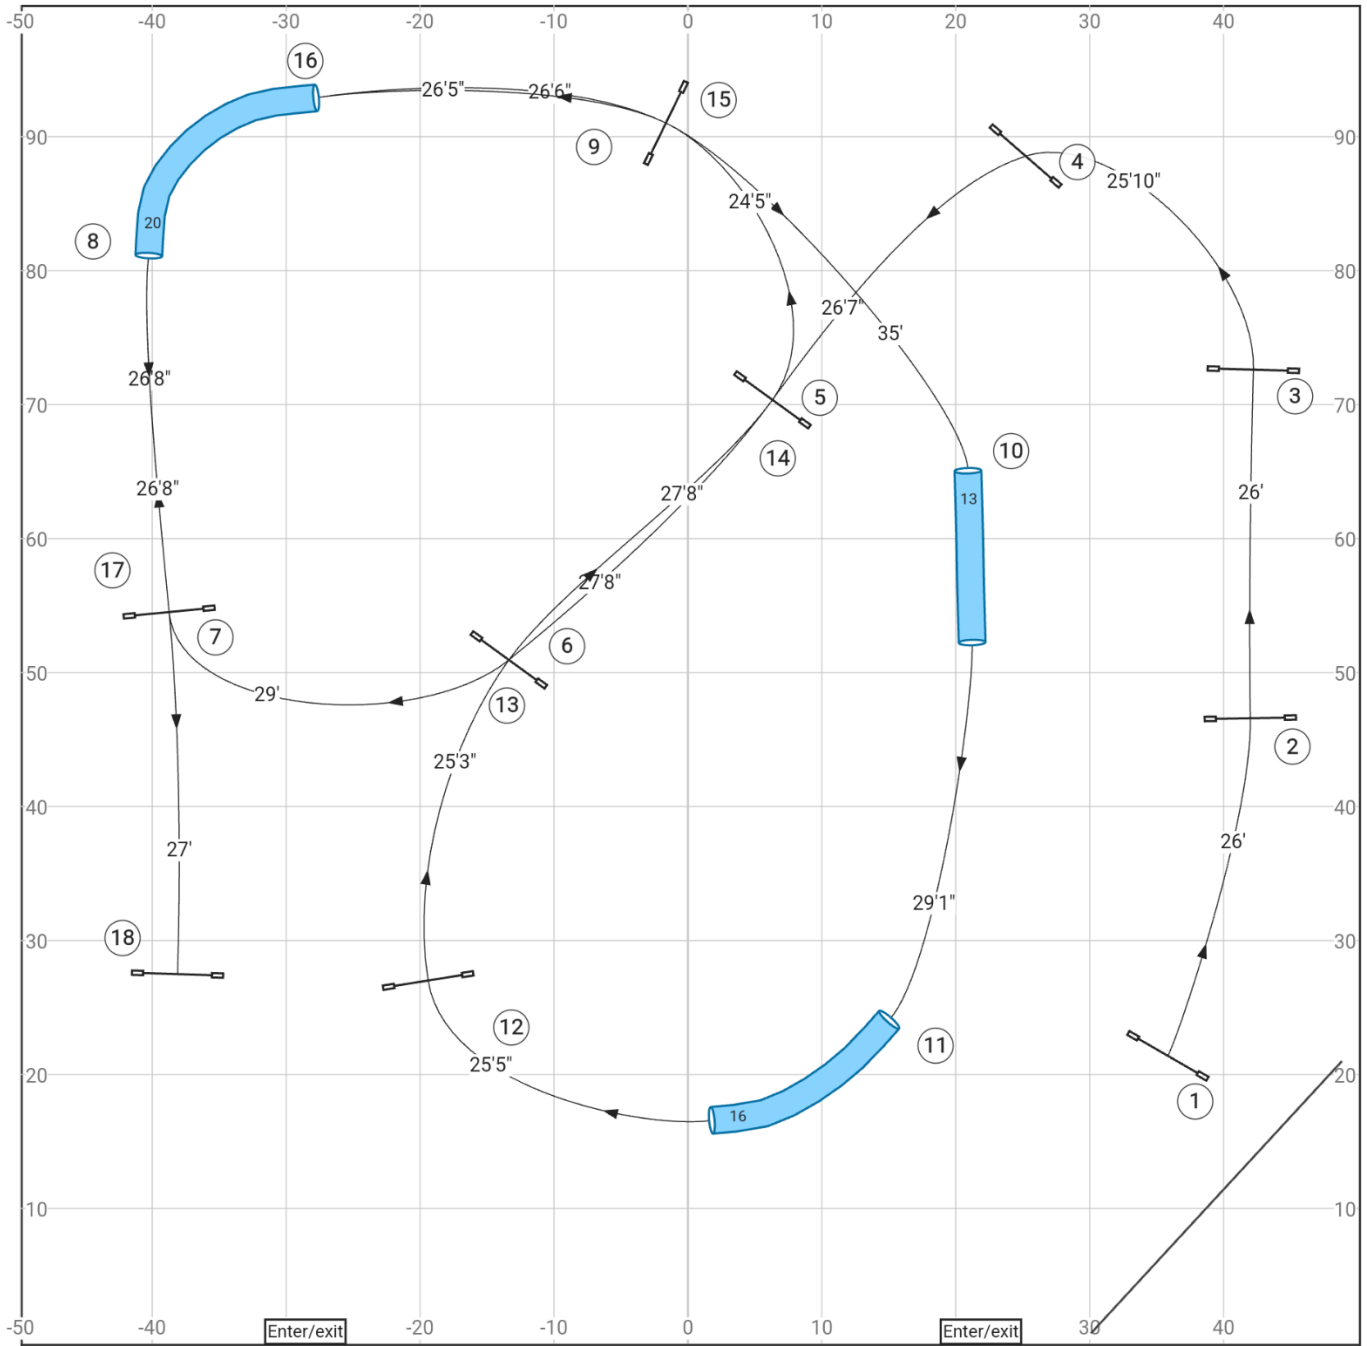

# 02 Keystone UKI 13 Jul 2024 Kelly Ely Agility Beg/Nov

Path length (ft):529.9  
 Course is an approximation only

[www.smarteragility.com](http://www.smarteragility.com)  
 © Shore Paws NJ

# 05 Keystone UKI 13 Jul 2024 Kelly Ely Jumping Beg/Nov

Path length (ft):498.9

Course is an approximation only

[www.smarteragility.com](http://www.smarteragility.com)

© Shore Paws NJ

# 08 Keystone UKI 13 Jul 2024 Kelly Ely Speedstakes Beg/Nov

Path length (ft):530.7

Course is an approximation only

[www.smarteragility.com](http://www.smarteragility.com)

© Shore Paws NJ