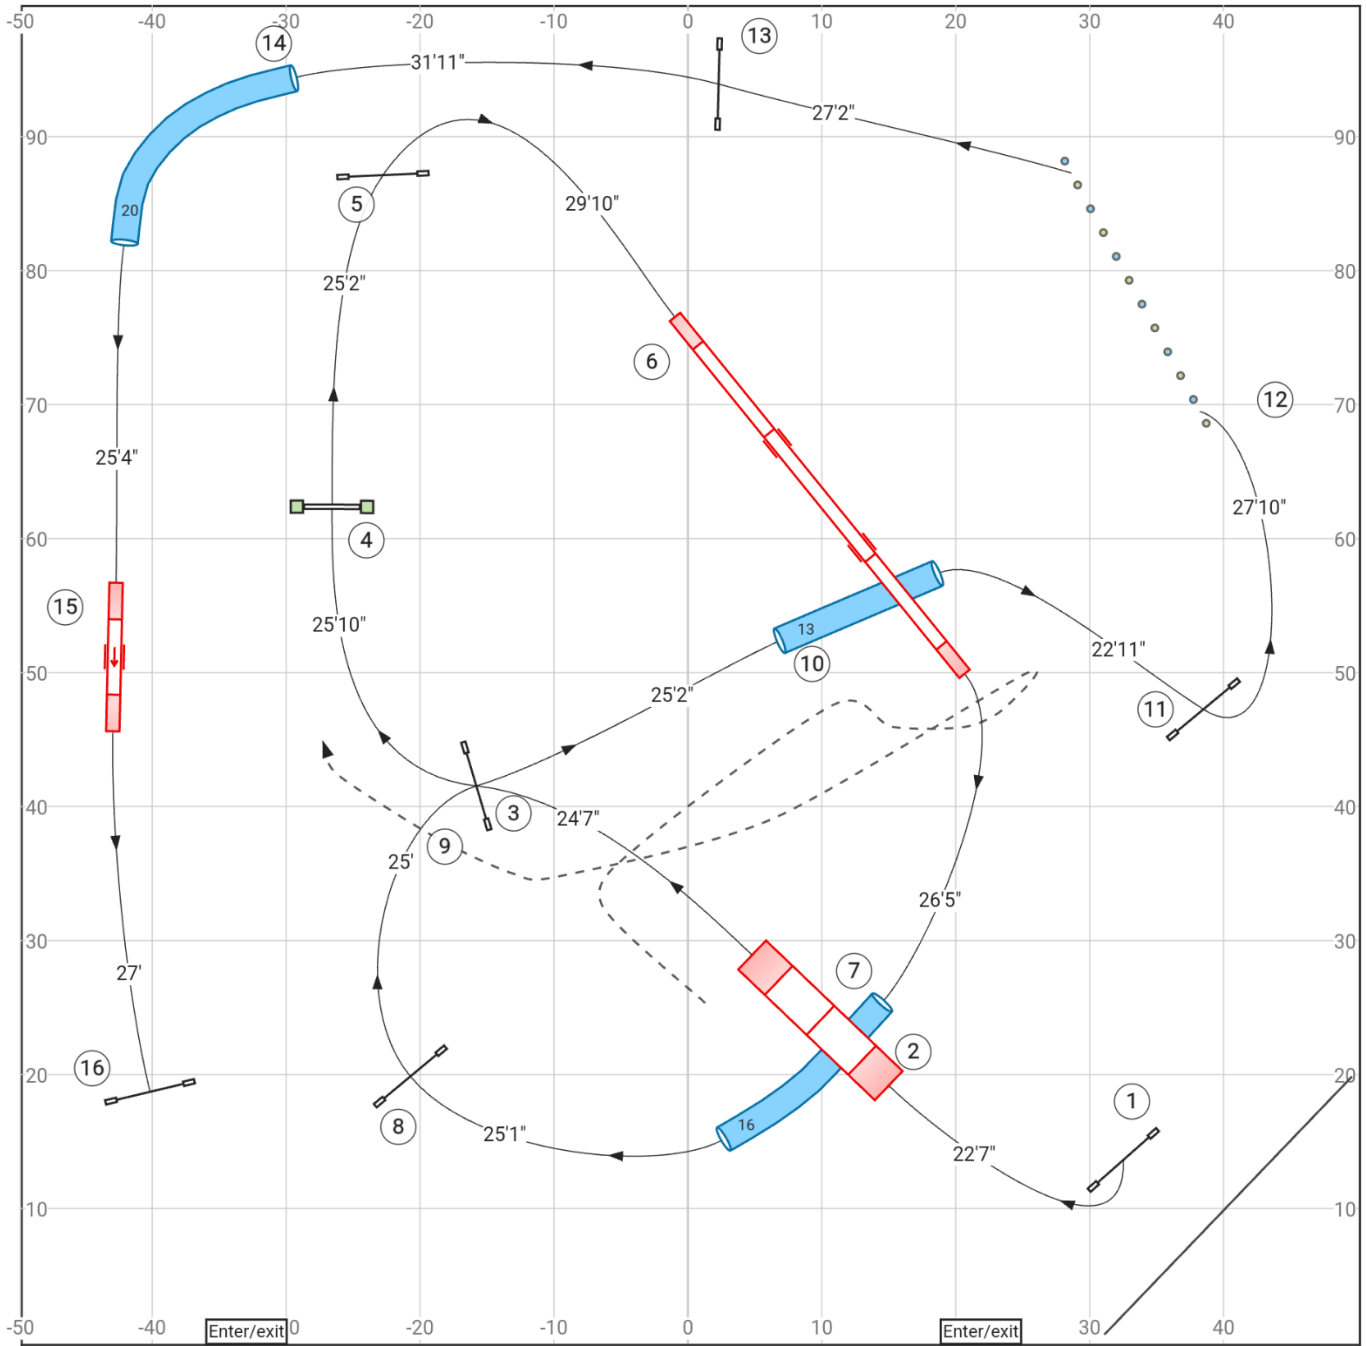

# 02 Keystone UKI 13 Jul 2024 Kelly Ely Agility Beg/Nov

Path length (ft):529.9  
 Course is an approximation only

[www.smarteragility.com](http://www.smarteragility.com)  
 © Shore Paws NJ

# 05 Keystone UKI 13 Jul 2024 Kelly Ely Jumping Beg/Nov

Path length (ft):498.9

Course is an approximation only

[www.smarteragility.com](http://www.smarteragility.com)

© Shore Paws NJ

# 08 Keystone UKI 13 Jul 2024 Kelly Ely Speedstakes Beg/Nov

Path length (ft):530.7

Course is an approximation only

[www.smarteragility.com](http://www.smarteragility.com)

© Shore Paws NJ