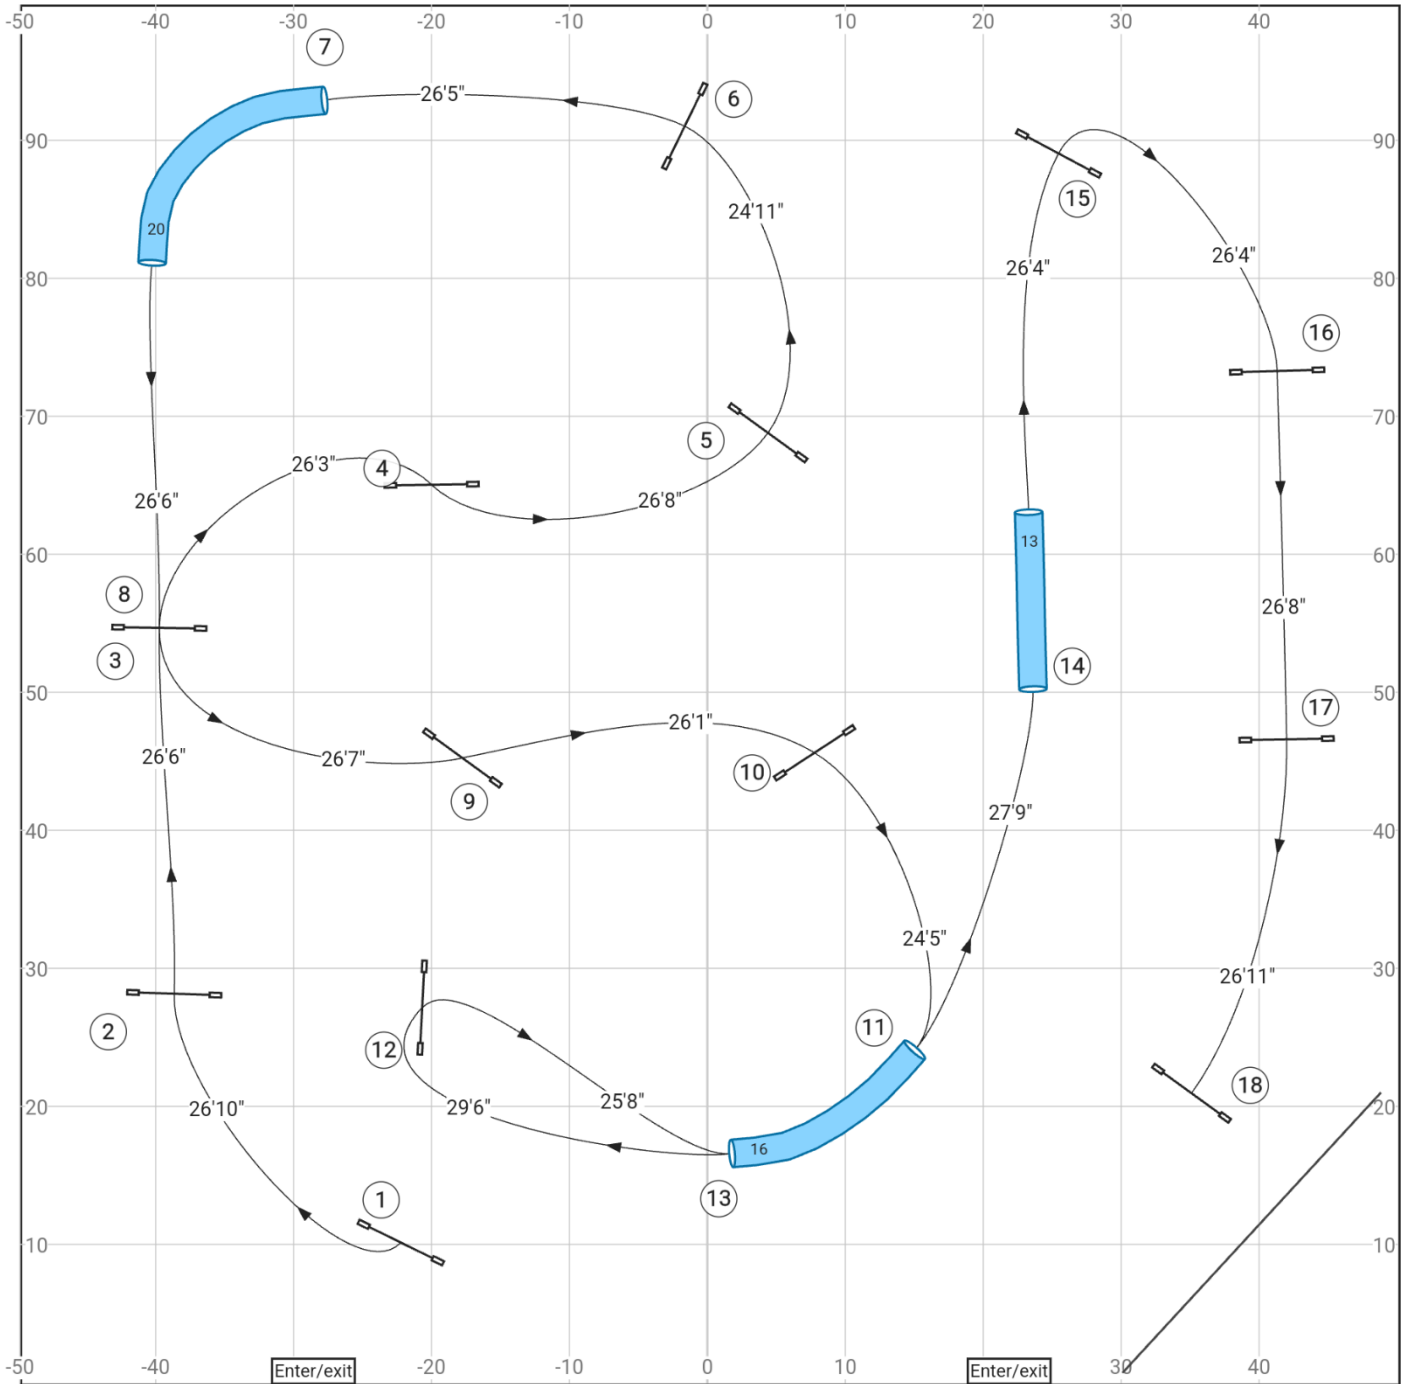

# 01 Keystone UKI 13 Jul 2024 Kelly Ely Agility SR/Champ

Path length (ft): 578.8  
 Course is an approximation only

[www.smarteragility.com](http://www.smarteragility.com)  
 © Shore Paws NJ

# 04 Keystone UKI 13 Jul 2024 Kelly Ely Jumping SR/Champ

Path length (ft):544.6  
Course is an approximation only

# 07 Keystone UKI 13 Jul 2024 Kelly Ely Speedstakes SR/Champ

Path length (ft): 516.5  
 Course is an approximation only