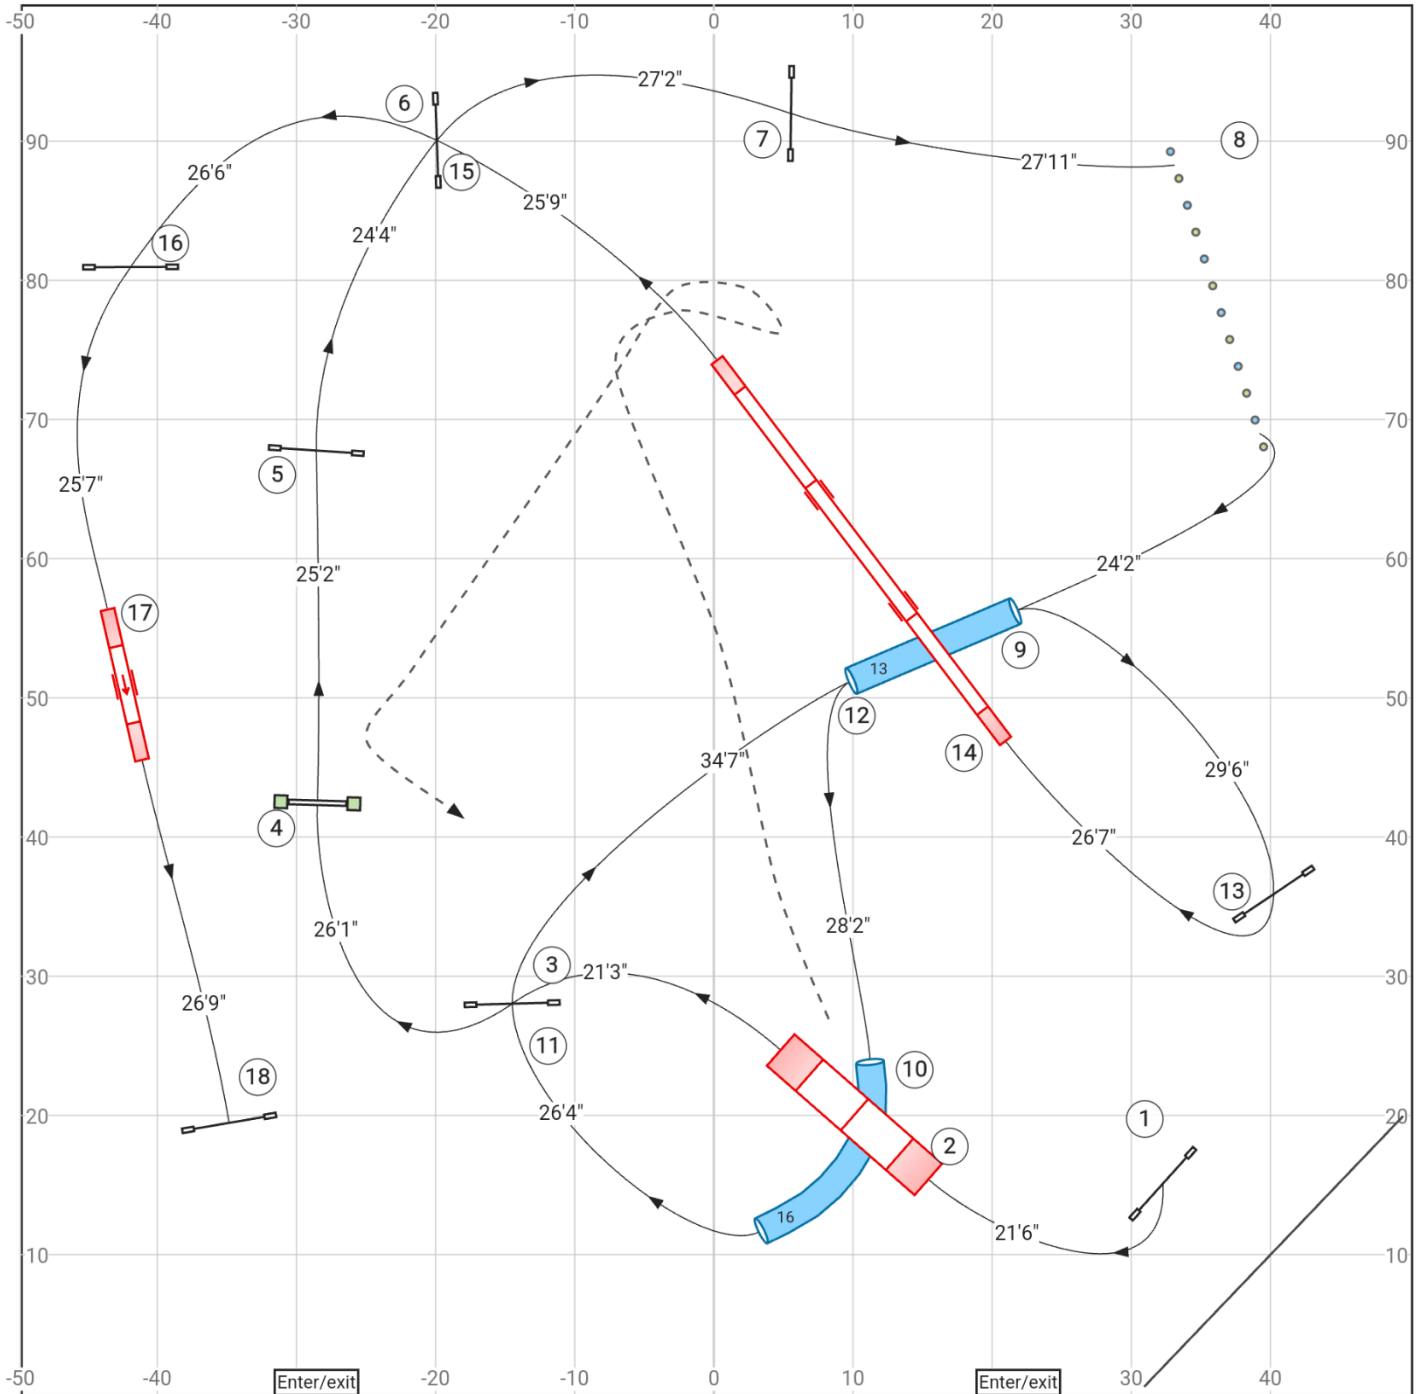

# 01 Keystone UKI 13 Jul 2024 Kelly Ely Agility SR/Champ

Path length (ft): 578.8  
 Course is an approximation only

[www.smarteragility.com](http://www.smarteragility.com)  
 © Shore Paws NJ

# 04 Keystone UKI 13 Jul 2024 Kelly Ely Jumping SR/Champ

Path length (ft):544.6  
Course is an approximation only

# 07 Keystone UKI 13 Jul 2024 Kelly Ely Speedstakes SR/Champ

Path length (ft): 516.5  
 Course is an approximation only