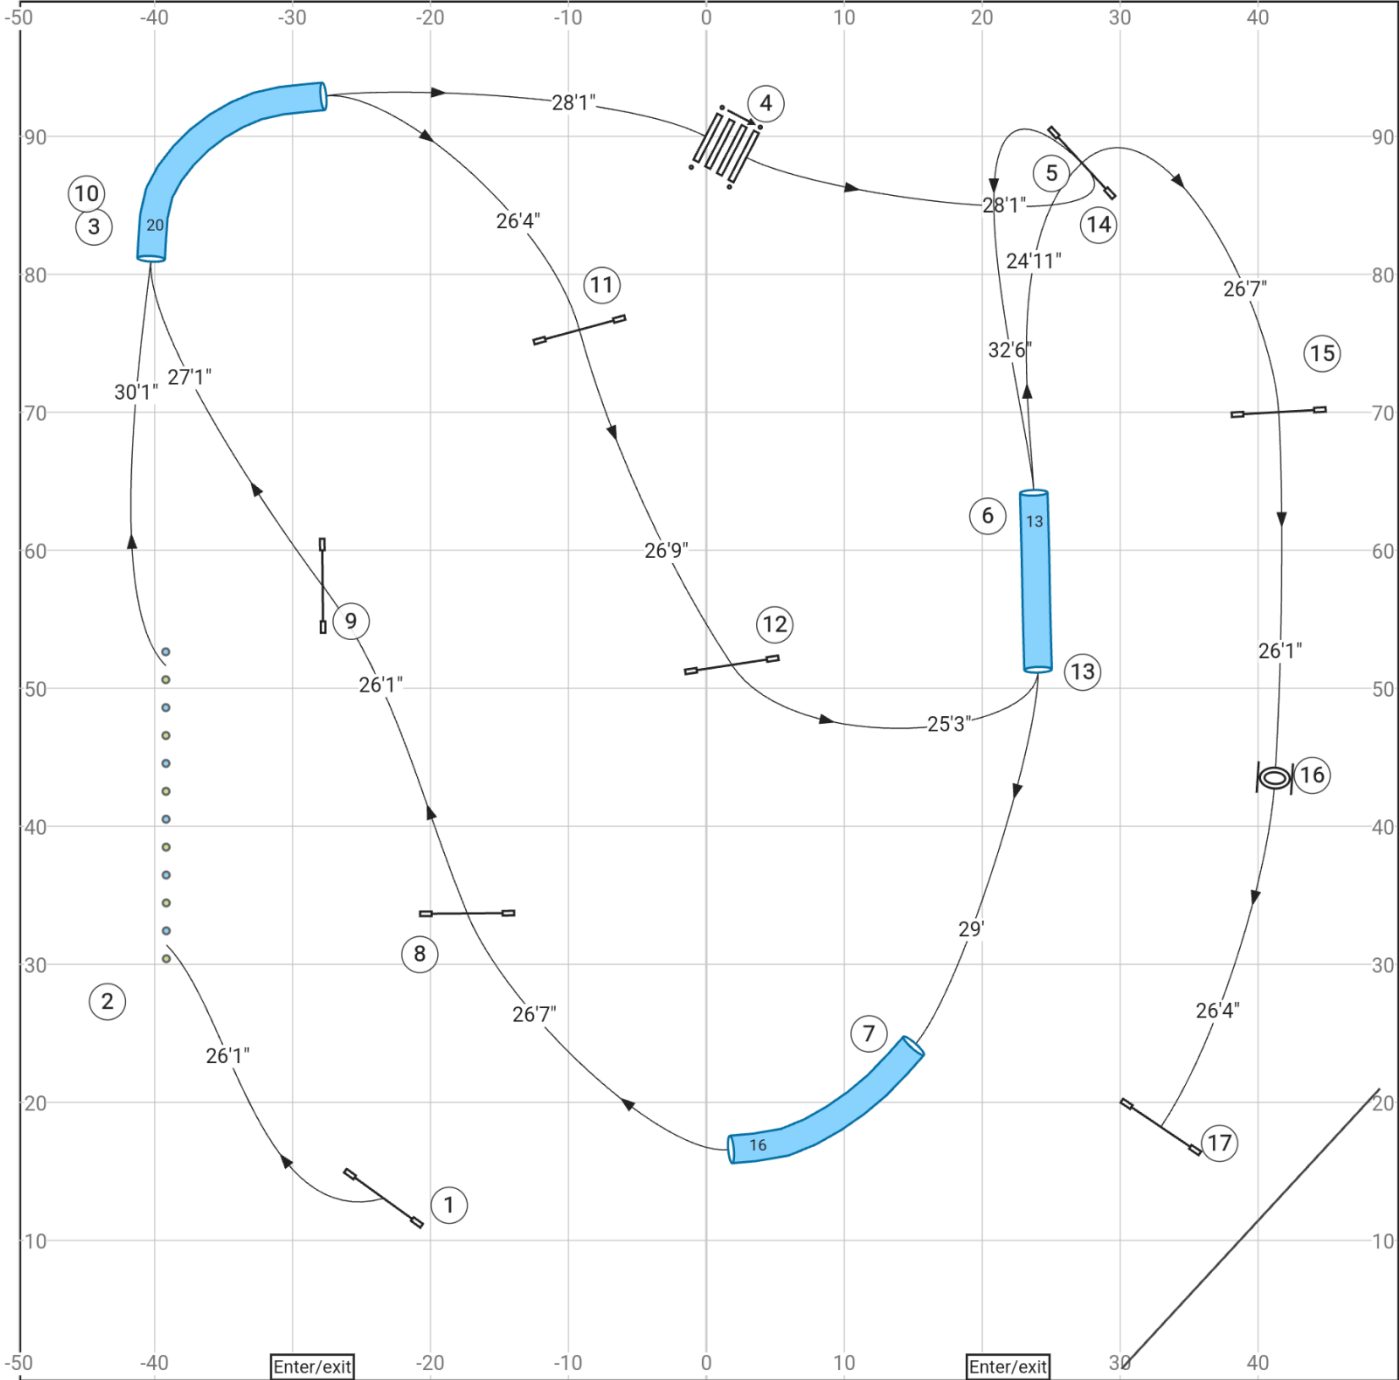

# 01 Keystone UKI 13 Jul 2024 Kelly Ely Agility SR/Champ

Path length (ft): 578.8  
 Course is an approximation only

[www.smarteragility.com](http://www.smarteragility.com)  
 © Shore Paws NJ

# 04 Keystone UKI 13 Jul 2024 Kelly Ely Jumping SR/Champ

Path length (ft):544.6  
Course is an approximation only

# 07 Keystone UKI 13 Jul 2024 Kelly Ely Speedstakes SR/Champ

Path length (ft): 516.5  
 Course is an approximation only