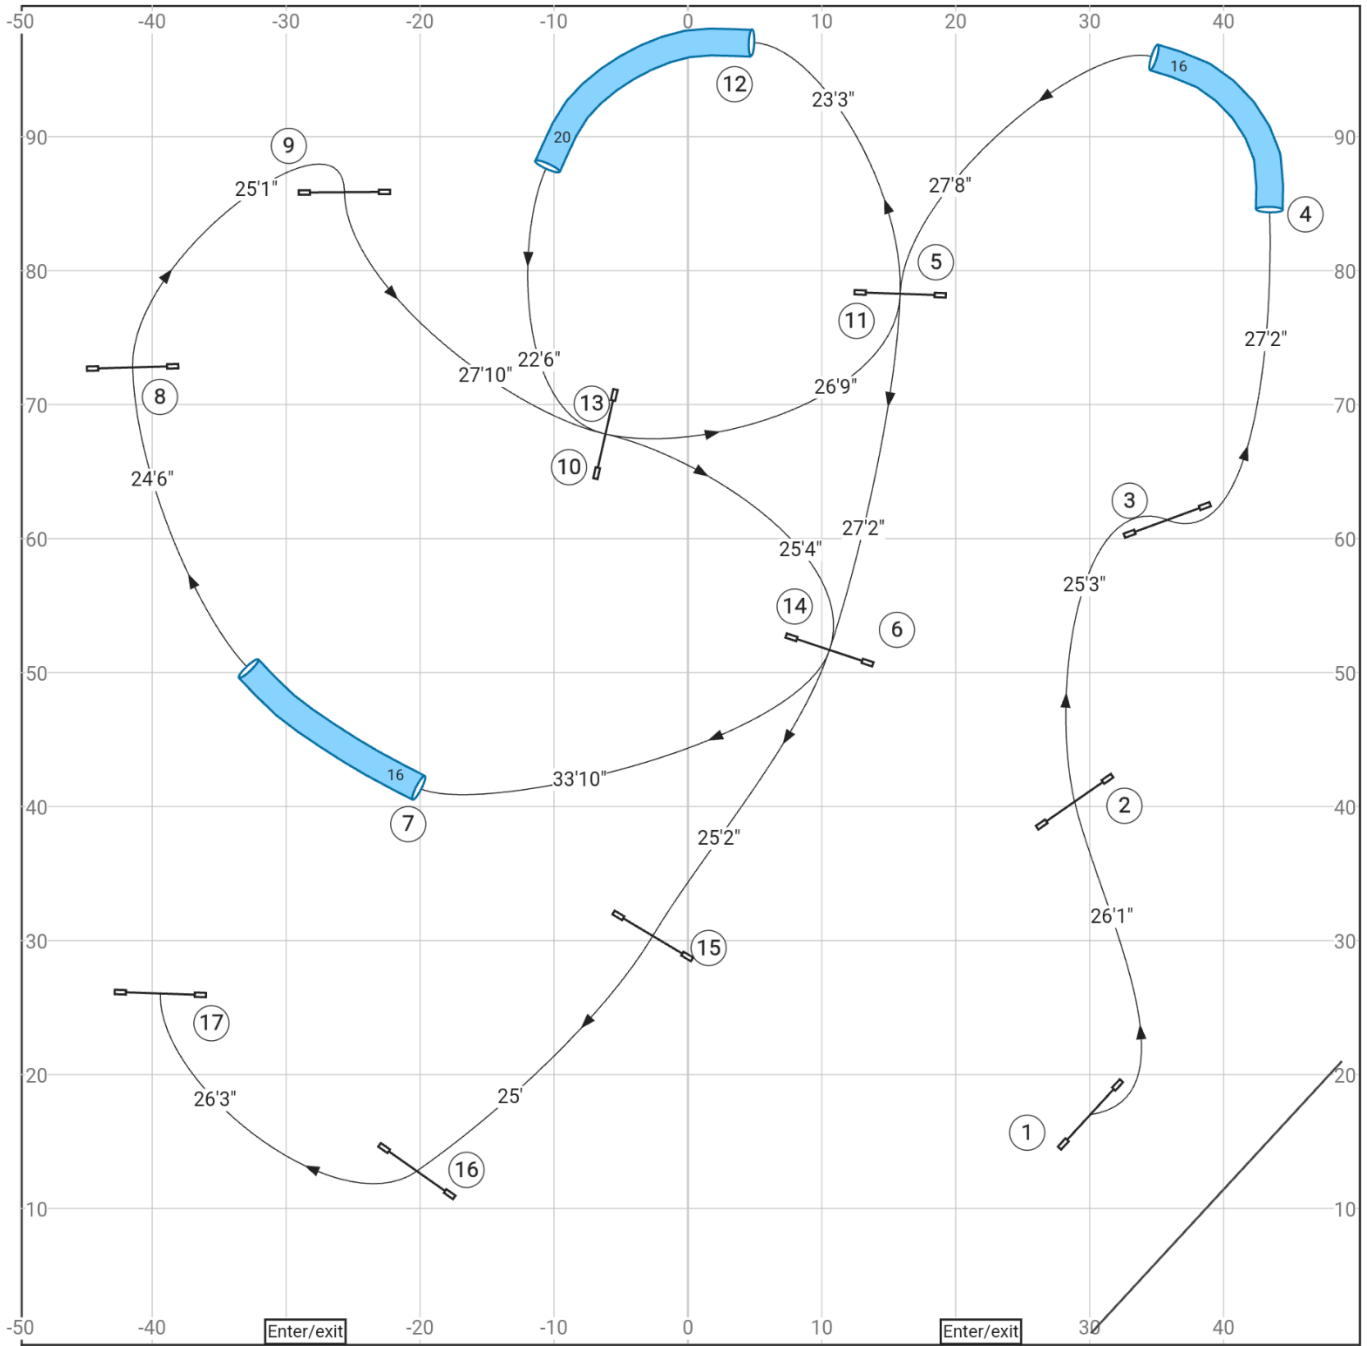

10 Keystone UKI 14 Jul 2024 Kelly Ely Speedstakes SR/Champ 1

Path length (ft):545.2

Course is an approximation only

www.smarteragility.com

© Shore Paws NJ

12 Keystone UKI 14 Jul 2024 Kelly Ely Speedstakes SR/Champ 2

Path length (ft):471.6

Course is an approximation only

www.smarteragility.com

© Shore Paws NJ

14 Keystone UKI 14 Jul 2024 Kelly Ely Jumping SR/Champ

Path length (ft):507.8

Course is an approximation only

www.smarteragility.com

© Shore Paws NJ

16 Keystone UKI 14 Jul 2024 Kelly Ely Snooker SR/Champ

Course is an approximation only

19 Keystone UKI 14 Jul 2024 Kelly Ely Agility SR/Champ

Path length (ft):565.1

Course is an approximation only