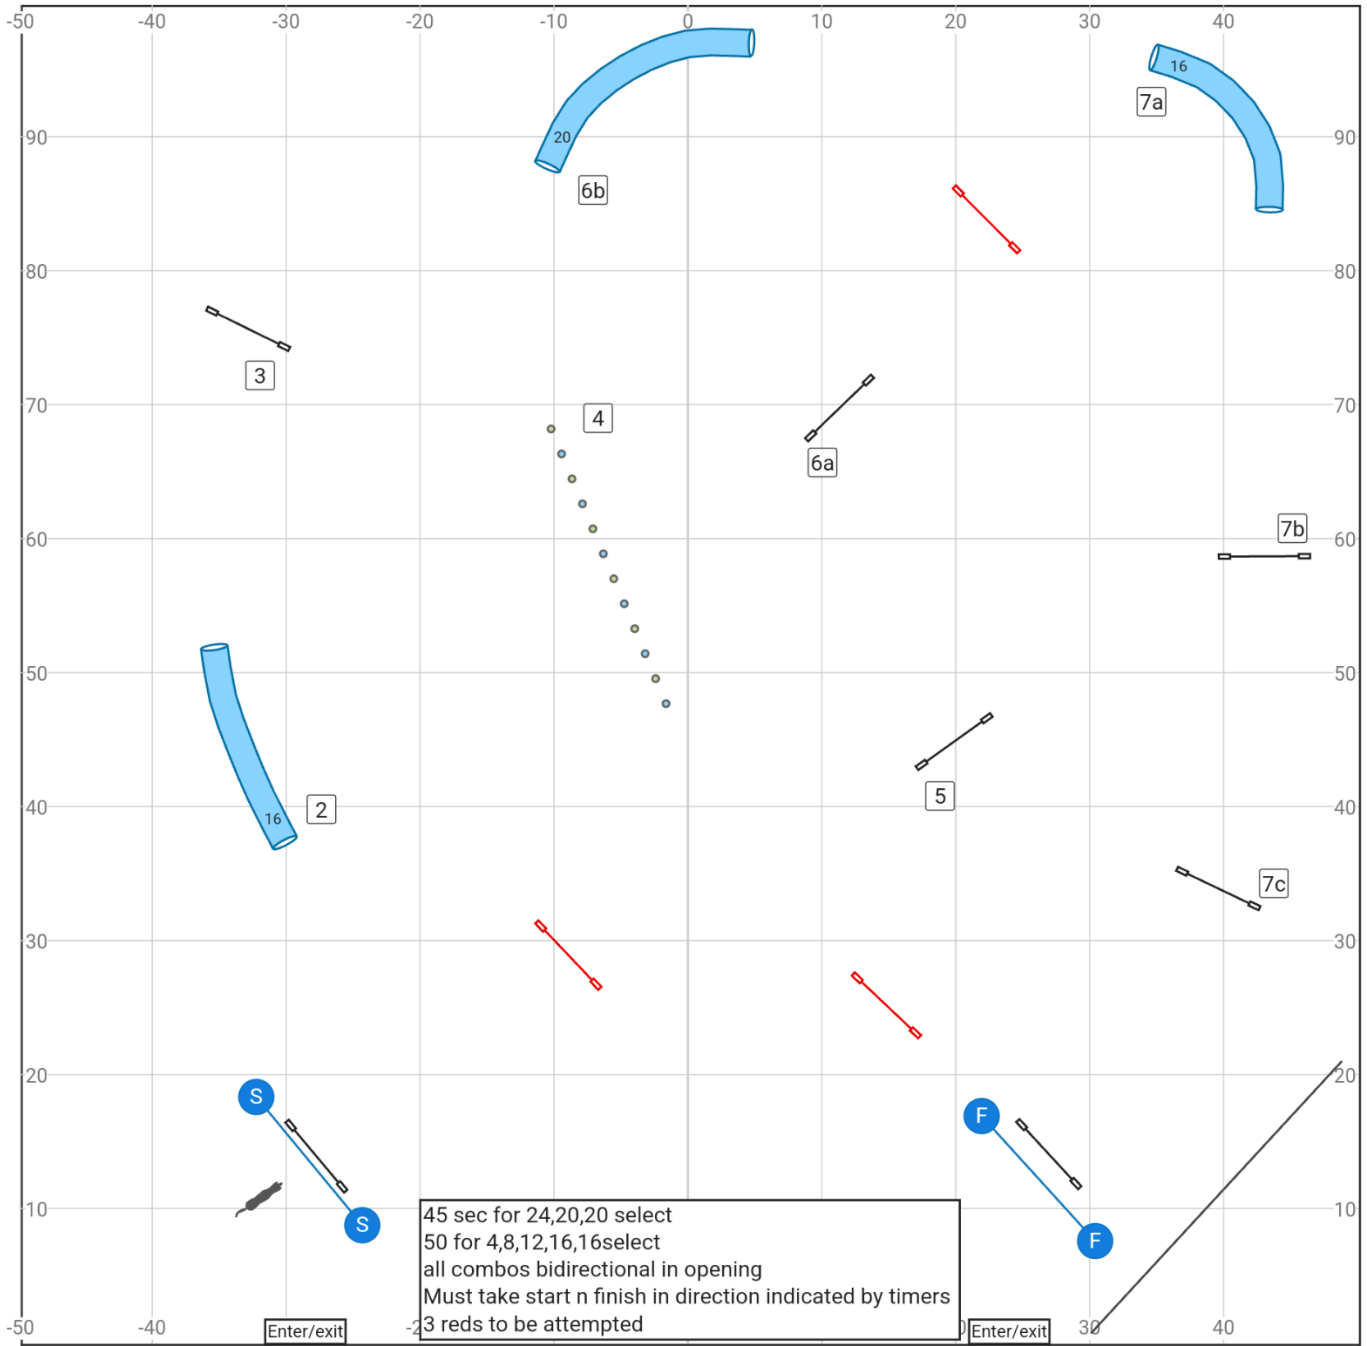

10 Keystone UKI 14 Jul 2024 Kelly Ely Speedstakes SR/Champ 1

Path length (ft):545.2

Course is an approximation only

www.smarteragility.com

© Shore Paws NJ

12 Keystone UKI 14 Jul 2024 Kelly Ely Speedstakes SR/Champ 2

Path length (ft):471.6

Course is an approximation only

www.smarteragility.com

© Shore Paws NJ

14 Keystone UKI 14 Jul 2024 Kelly Ely Jumping SR/Champ

Path length (ft):507.8

Course is an approximation only

www.smarteragility.com

© Shore Paws NJ

16 Keystone UKI 14 Jul 2024 Kelly Ely Snooker SR/Champ

Course is an approximation only

19 Keystone UKI 14 Jul 2024 Kelly Ely Agility SR/Champ

Path length (ft):565.1

Course is an approximation only