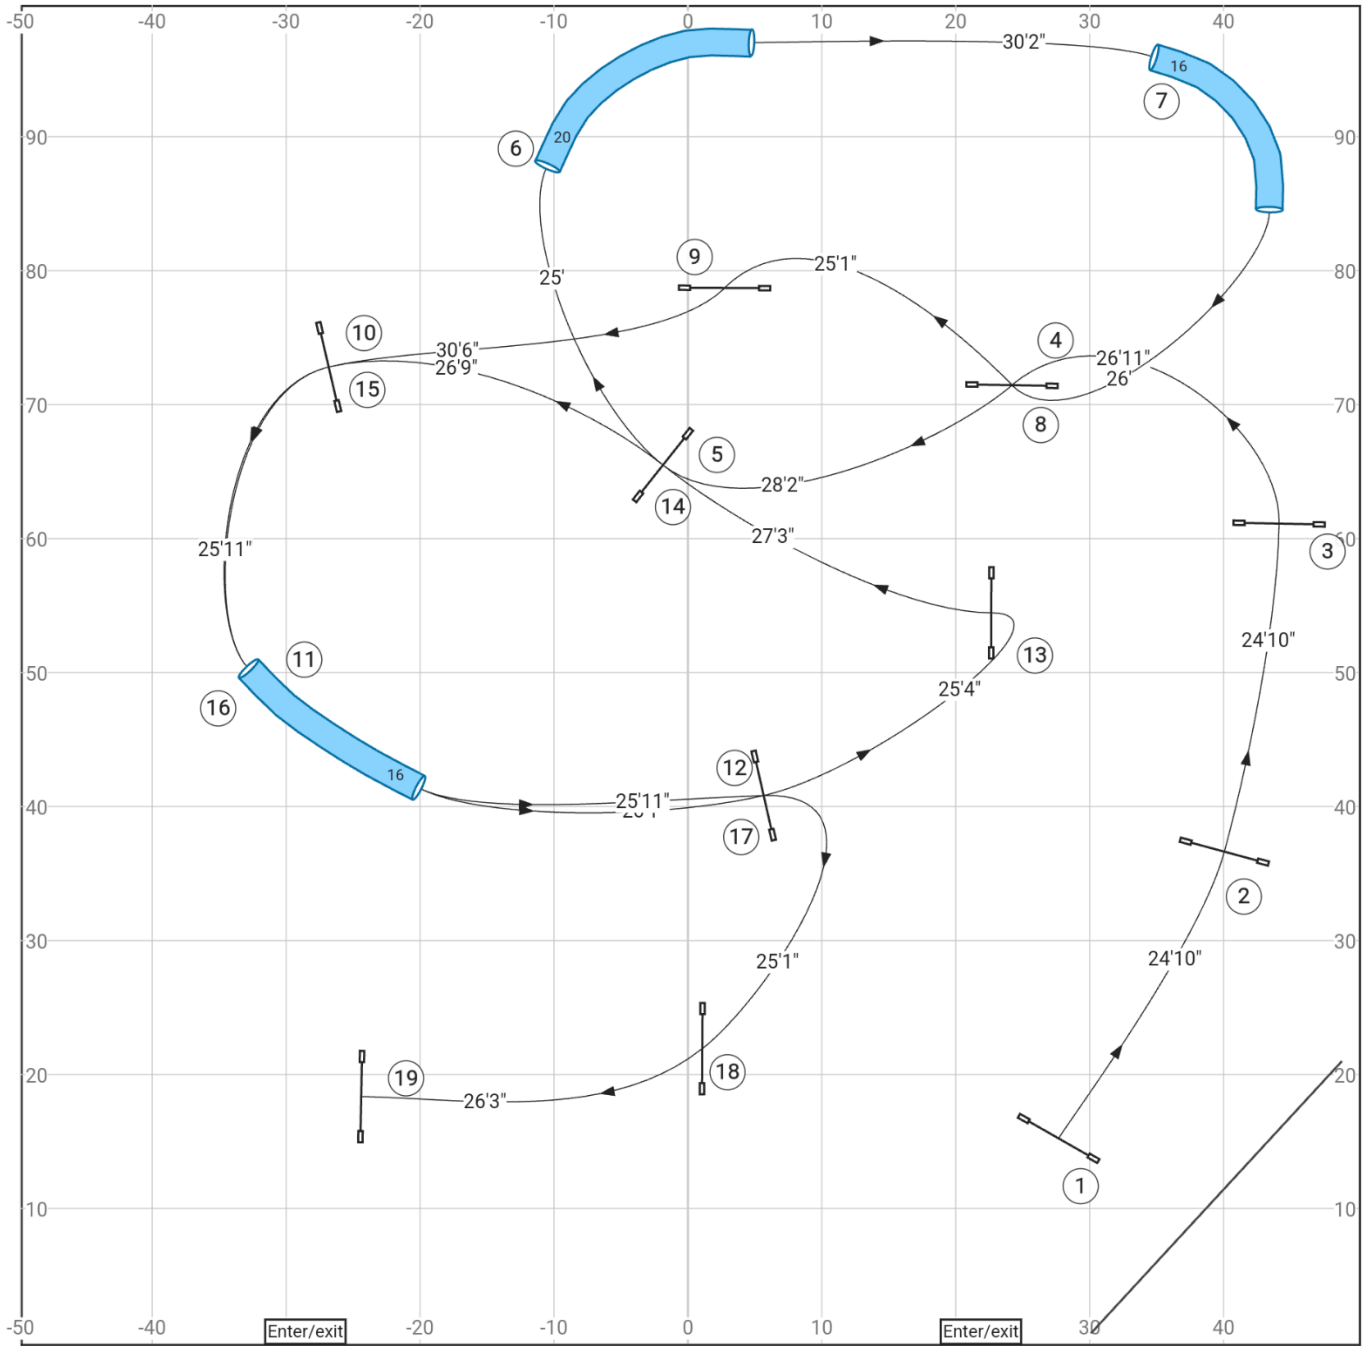

10 Keystone UKI 14 Jul 2024 Kelly Ely Speedstakes SR/Champ 1

Path length (ft):545.2

Course is an approximation only

www.smarteragility.com

© Shore Paws NJ

12 Keystone UKI 14 Jul 2024 Kelly Ely Speedstakes SR/Champ 2

Path length (ft):471.6

Course is an approximation only

www.smarteragility.com

© Shore Paws NJ

14 Keystone UKI 14 Jul 2024 Kelly Ely Jumping SR/Champ

Path length (ft):507.8

Course is an approximation only

www.smarteragility.com

© Shore Paws NJ

16 Keystone UKI 14 Jul 2024 Kelly Ely Snooker SR/Champ

Course is an approximation only

19 Keystone UKI 14 Jul 2024 Kelly Ely Agility SR/Champ

Path length (ft):565.1

Course is an approximation only