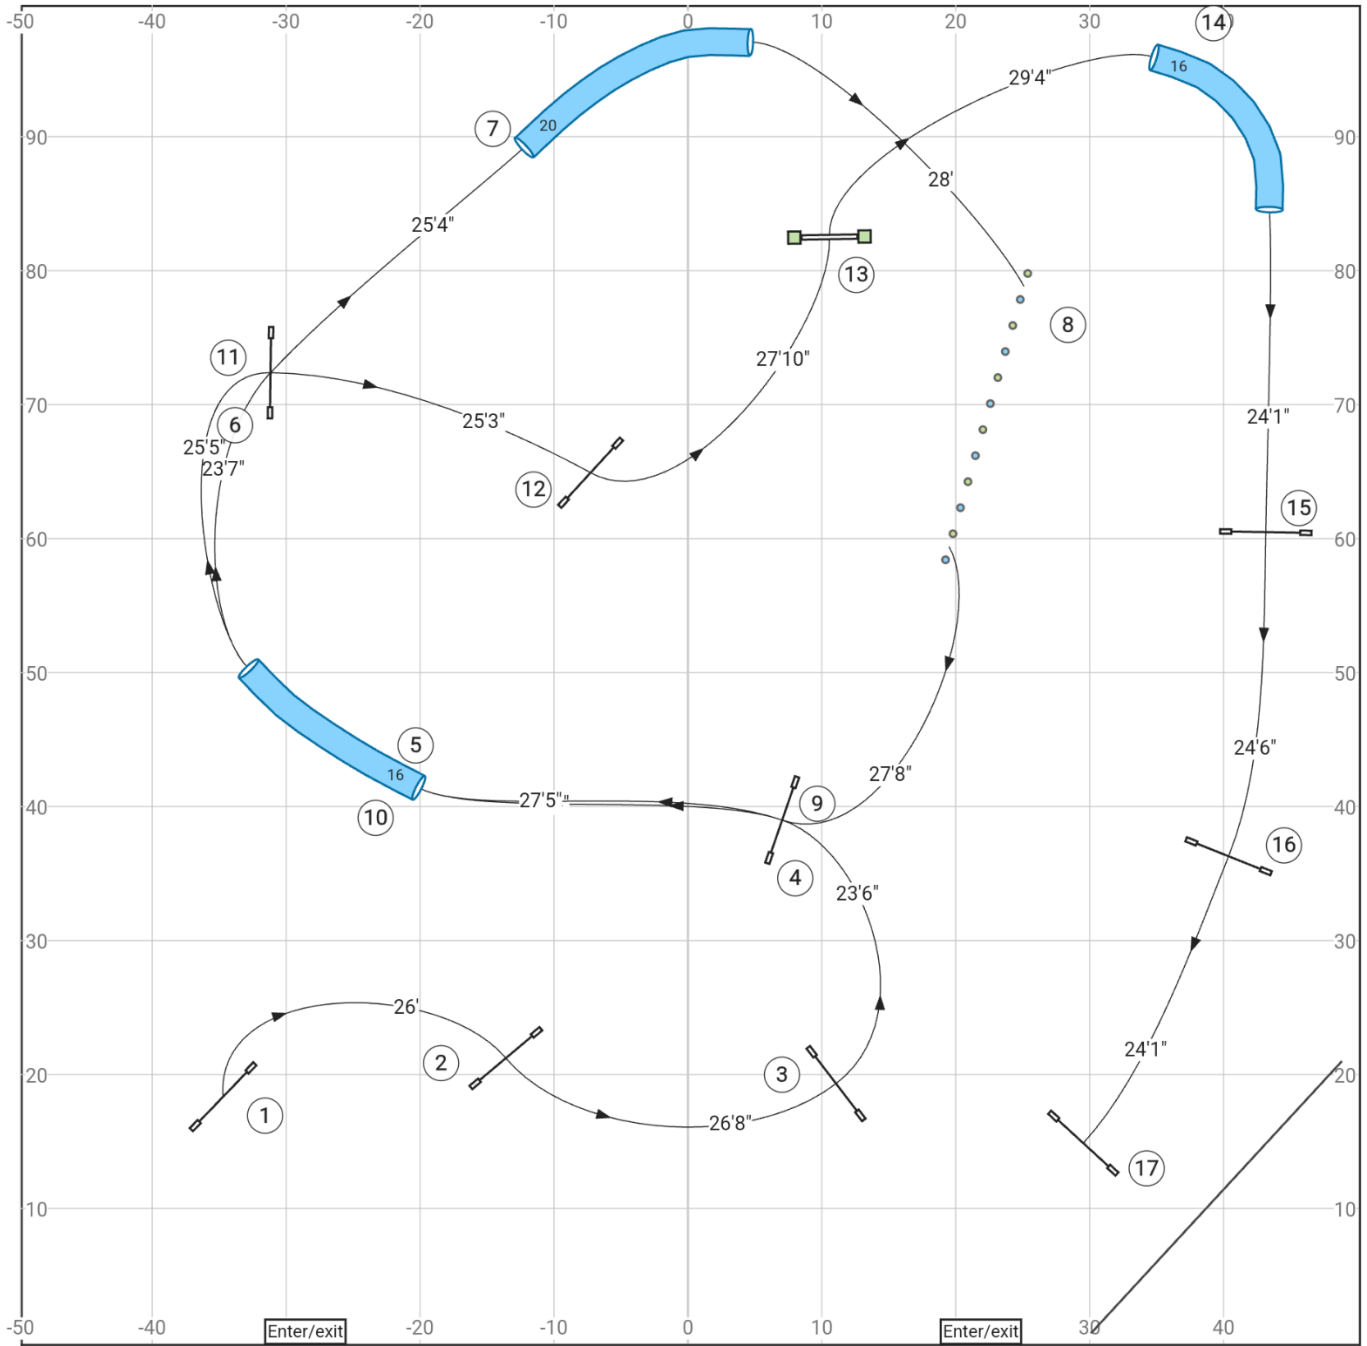

10 Keystone UKI 14 Jul 2024 Kelly Ely Speedstakes SR/Champ 1

Path length (ft):545.2

Course is an approximation only

www.smarteragility.com

© Shore Paws NJ

12 Keystone UKI 14 Jul 2024 Kelly Ely Speedstakes SR/Champ 2

Path length (ft):471.6

Course is an approximation only

www.smarteragility.com

© Shore Paws NJ

14 Keystone UKI 14 Jul 2024 Kelly Ely Jumping SR/Champ

Path length (ft):507.8

Course is an approximation only

www.smarteragility.com

© Shore Paws NJ

16 Keystone UKI 14 Jul 2024 Kelly Ely Snooker SR/Champ

Course is an approximation only

19 Keystone UKI 14 Jul 2024 Kelly Ely Agility SR/Champ

Path length (ft):565.1

Course is an approximation only