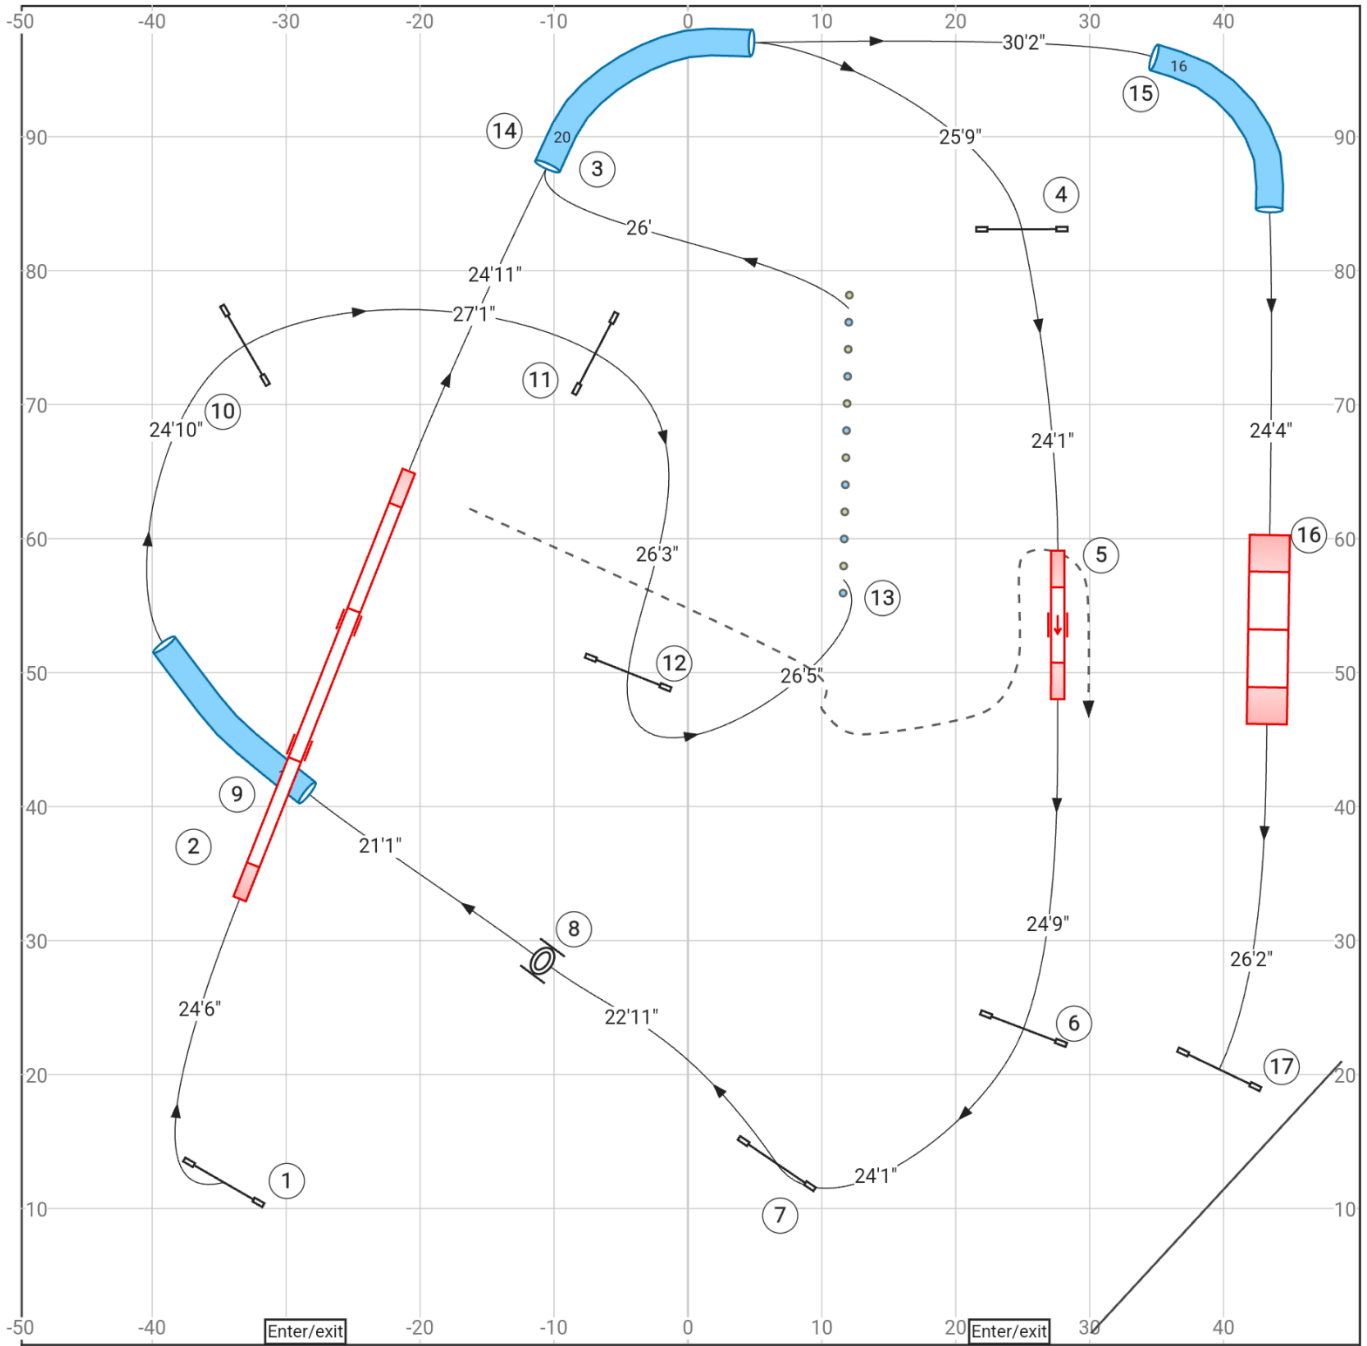

10 Keystone UKI 14 Jul 2024 Kelly Ely Speedstakes SR/Champ 1

Path length (ft):545.2

Course is an approximation only

www.smarteragility.com

© Shore Paws NJ

12 Keystone UKI 14 Jul 2024 Kelly Ely Speedstakes SR/Champ 2

Path length (ft):471.6

Course is an approximation only

www.smarteragility.com

© Shore Paws NJ

14 Keystone UKI 14 Jul 2024 Kelly Ely Jumping SR/Champ

Path length (ft):507.8

Course is an approximation only

www.smarteragility.com

© Shore Paws NJ

16 Keystone UKI 14 Jul 2024 Kelly Ely Snooker SR/Champ

Course is an approximation only

19 Keystone UKI 14 Jul 2024 Kelly Ely Agility SR/Champ

Path length (ft):565.1

Course is an approximation only