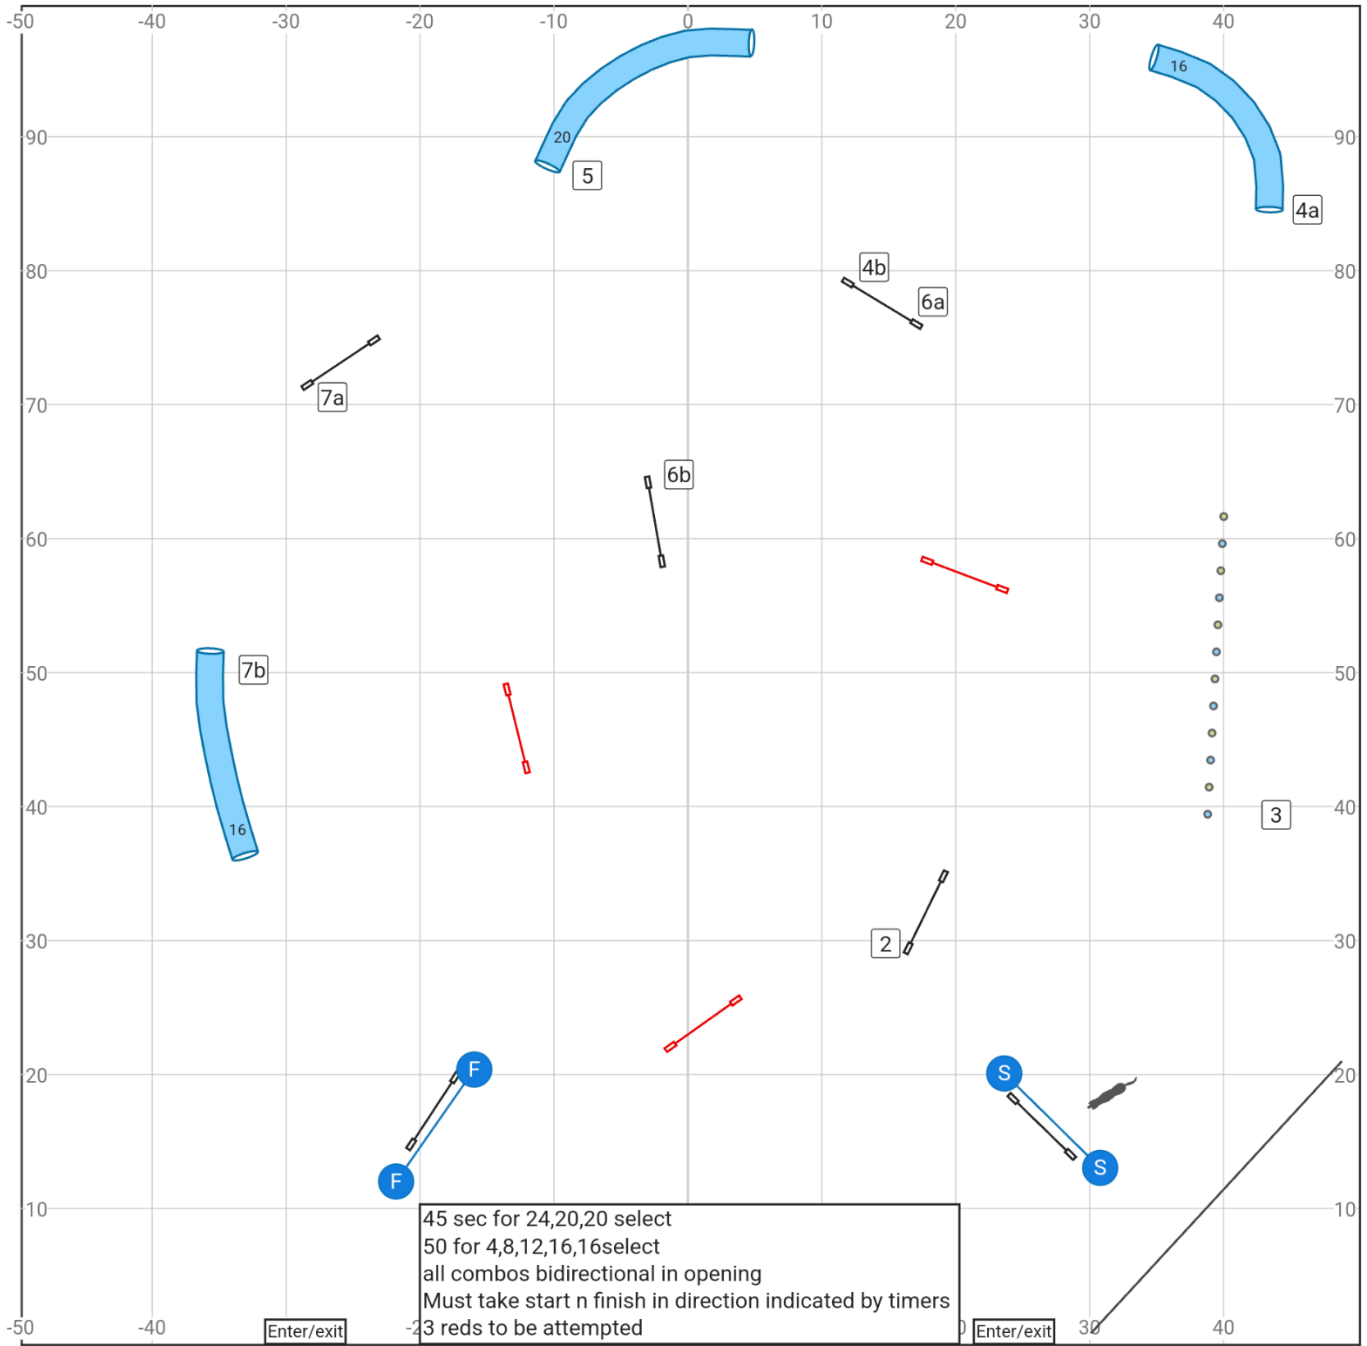

09 Keystone UKI 14 Jul 2024 Kelly Ely Speedstakes Beg/Nov 1

Path length (ft):481.4

Course is an approximation only

www.smarteragility.com

© Shore Paws NJ

11 Keystone UKI 14 Jul 2024 Kelly Ely Speedstakes Beg/Nov 2

Path length (ft):447.2
 Course is an approximation only

13 Keystone UKI 14 Jul 2024 Kelly Ely Jumping Beg/Nov

Path length (ft):482.2

Course is an approximation only

www.smarteragility.com

© Shore Paws NJ

15 Keystone UKI 14 Jul 2024 Kelly Ely Snooker Beg/Nov

Course is an approximation only

18 Keystone UKI 14 Jul 2024 Kelly Ely Agility Beg/Nov

Path length (ft):572.8

Course is an approximation only

www.smarteragility.com

© Shore Paws NJ