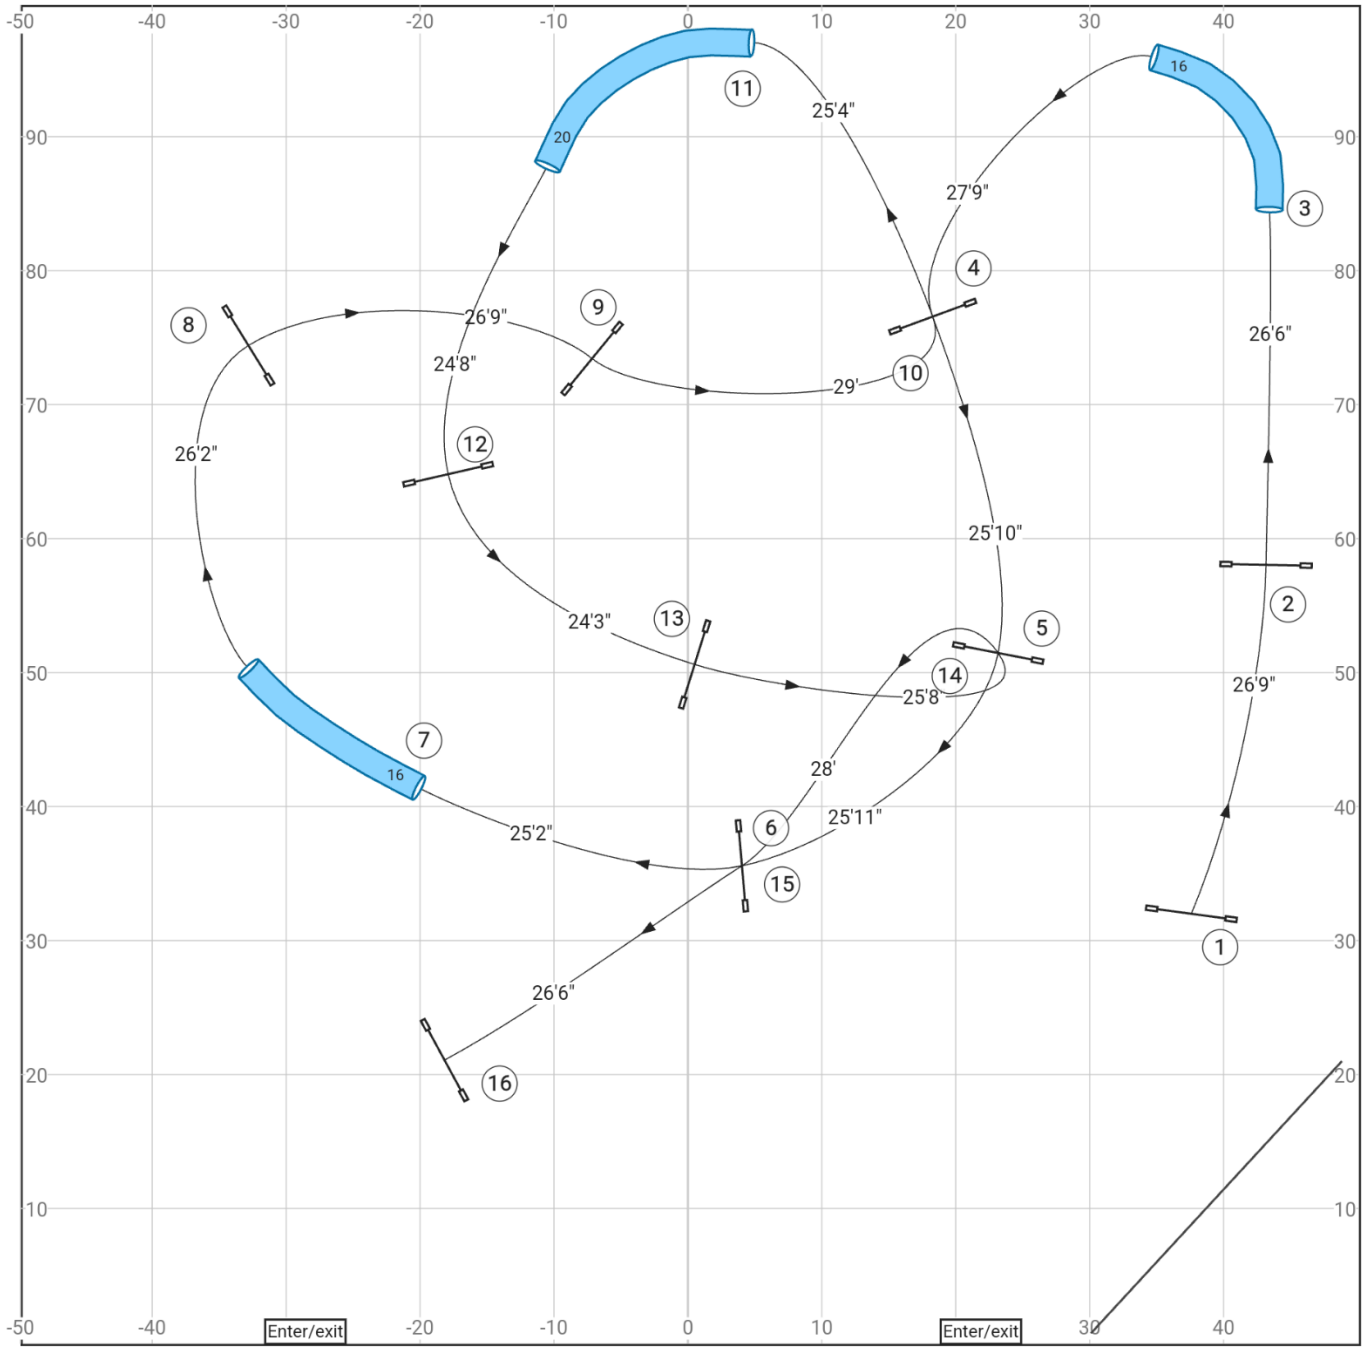

09 Keystone UKI 14 Jul 2024 Kelly Ely Speedstakes Beg/Nov 1

Path length (ft):481.4

Course is an approximation only

www.smarteragility.com

© Shore Paws NJ

11 Keystone UKI 14 Jul 2024 Kelly Ely Speedstakes Beg/Nov 2

Path length (ft):447.2
 Course is an approximation only

13 Keystone UKI 14 Jul 2024 Kelly Ely Jumping Beg/Nov

Path length (ft):482.2

Course is an approximation only

www.smarteragility.com

© Shore Paws NJ

15 Keystone UKI 14 Jul 2024 Kelly Ely Snooker Beg/Nov

Course is an approximation only

18 Keystone UKI 14 Jul 2024 Kelly Ely Agility Beg/Nov

Path length (ft):572.8

Course is an approximation only

www.smarteragility.com

© Shore Paws NJ