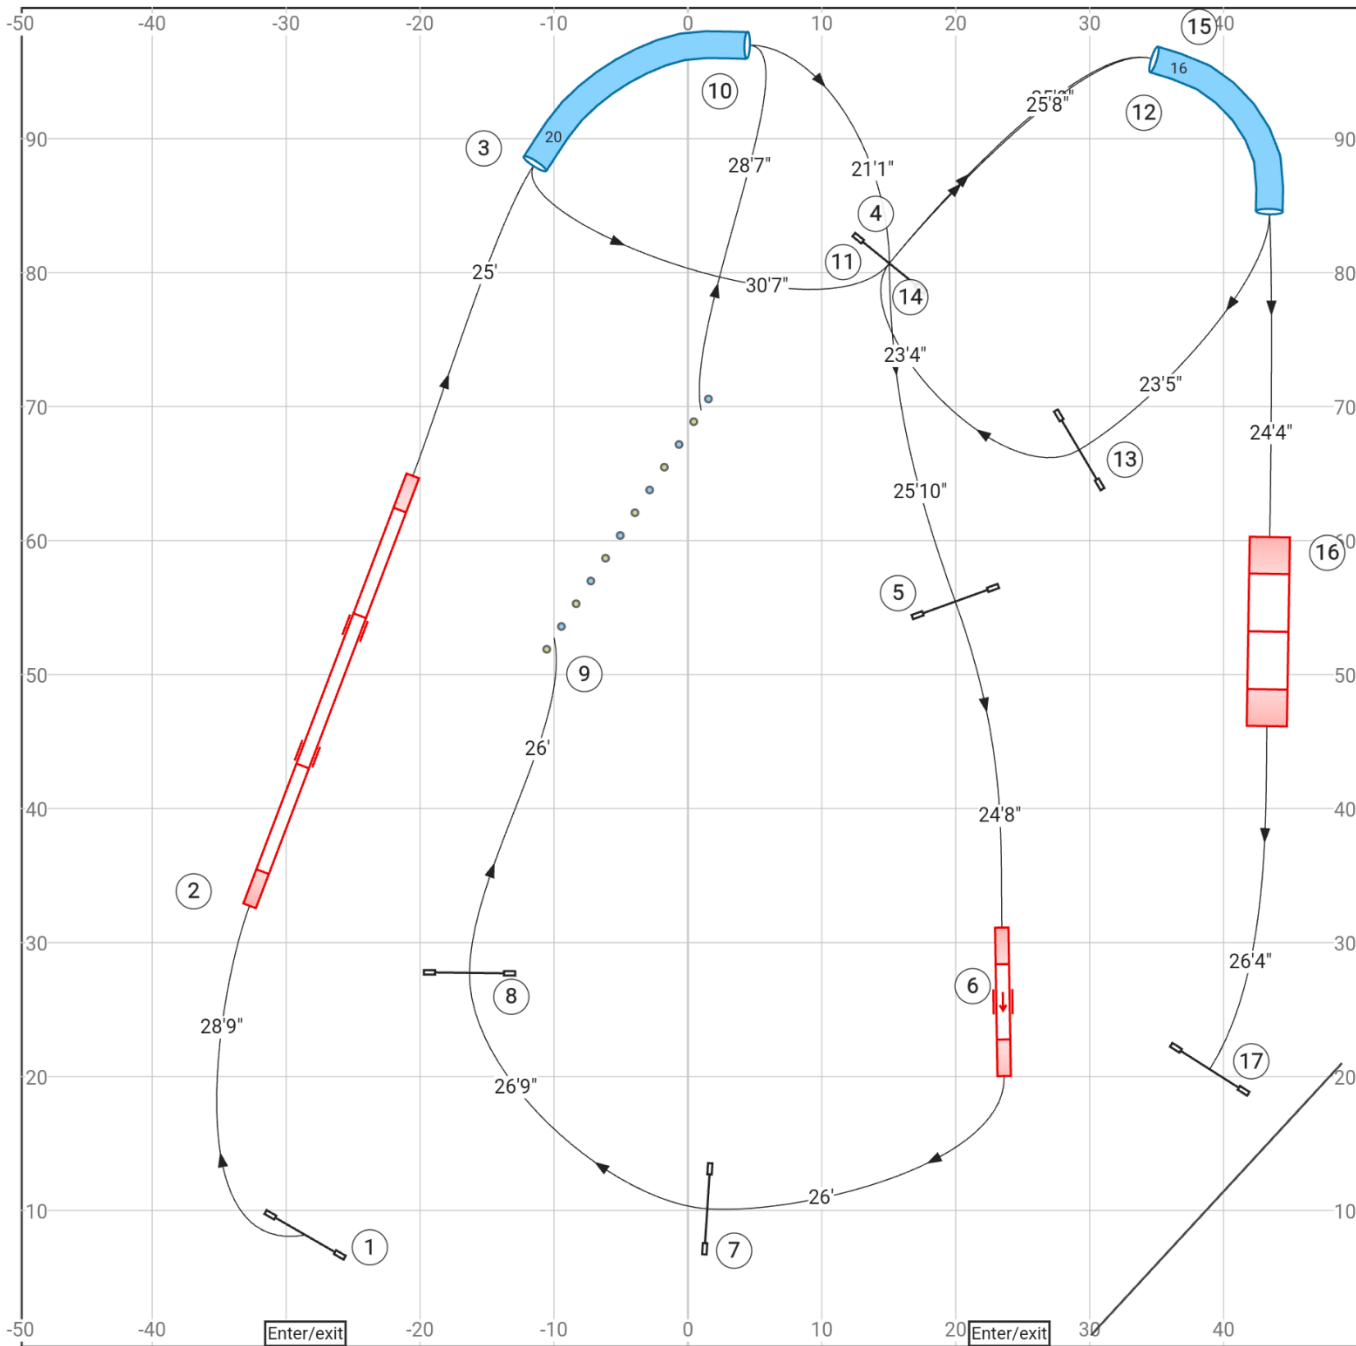

09 Keystone UKI 14 Jul 2024 Kelly Ely Speedstakes Beg/Nov 1

Path length (ft):481.4

Course is an approximation only

www.smarteragility.com

© Shore Paws NJ

11 Keystone UKI 14 Jul 2024 Kelly Ely Speedstakes Beg/Nov 2

Path length (ft):447.2
 Course is an approximation only

13 Keystone UKI 14 Jul 2024 Kelly Ely Jumping Beg/Nov

Path length (ft):482.2

Course is an approximation only

www.smarteragility.com

© Shore Paws NJ

15 Keystone UKI 14 Jul 2024 Kelly Ely Snooker Beg/Nov

Course is an approximation only

18 Keystone UKI 14 Jul 2024 Kelly Ely Agility Beg/Nov

Path length (ft):572.8

Course is an approximation only

www.smarteragility.com

© Shore Paws NJ