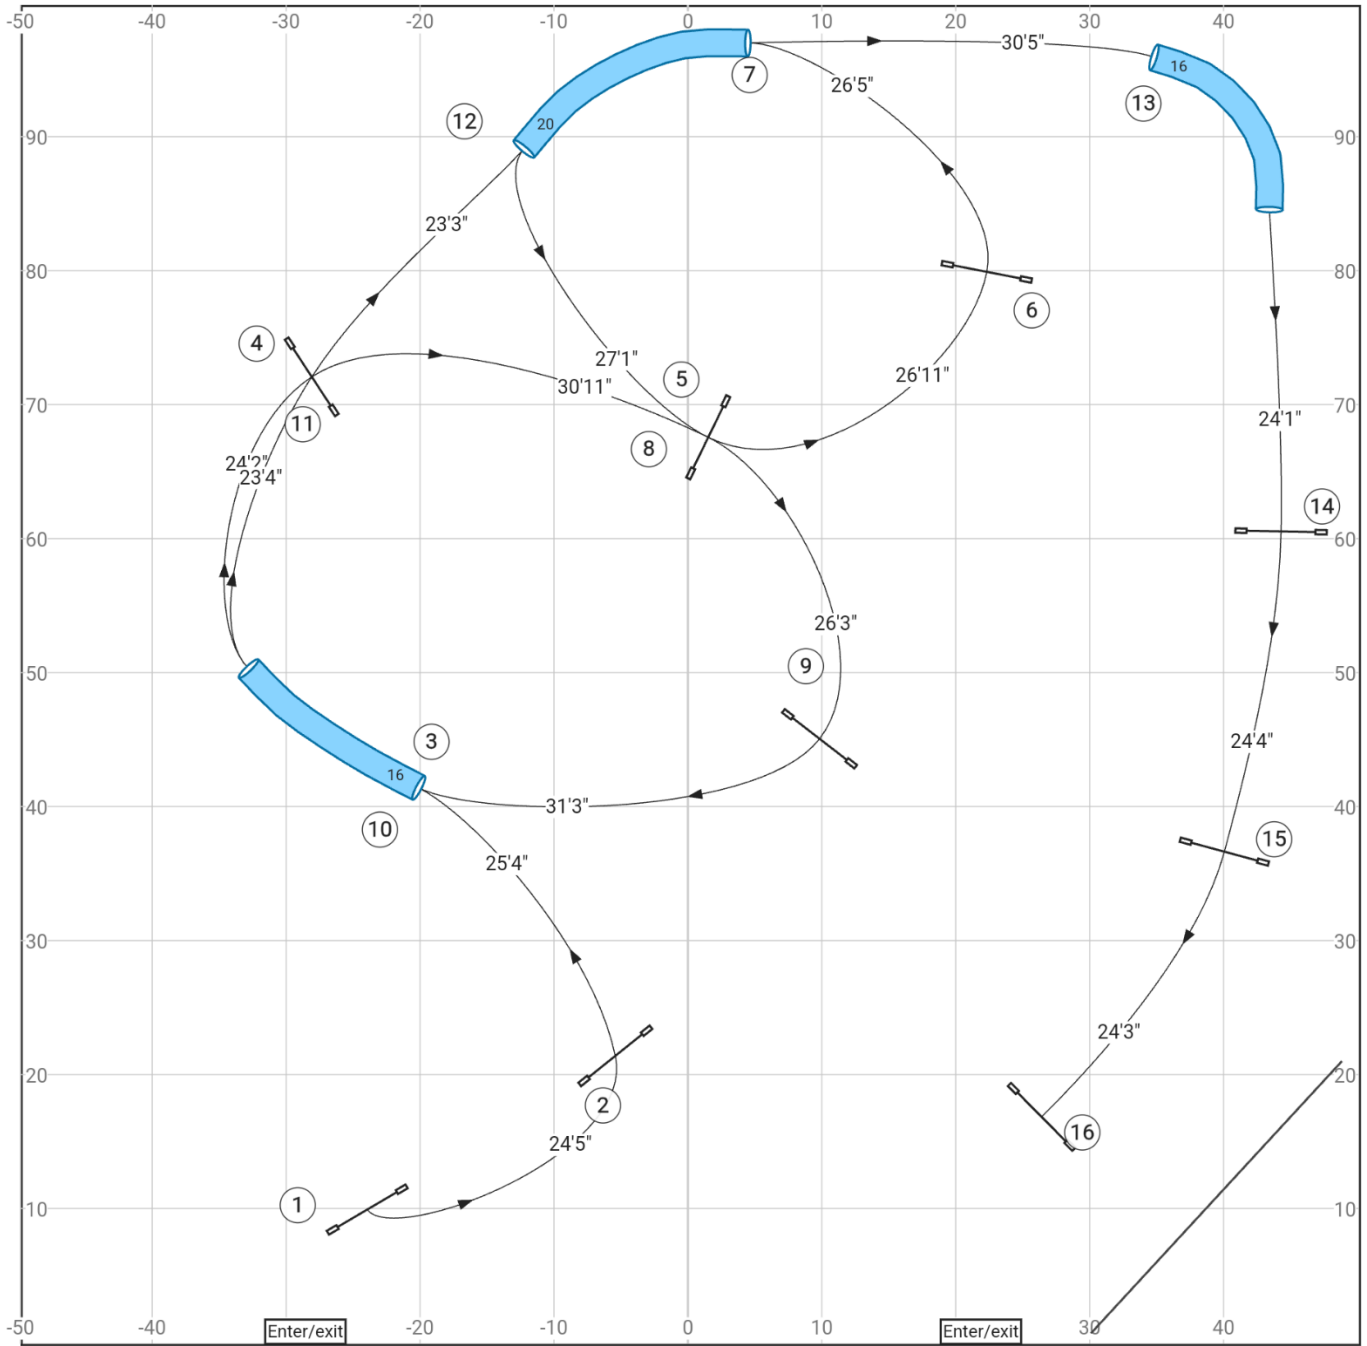

09 Keystone UKI 14 Jul 2024 Kelly Ely Speedstakes Beg/Nov 1

Path length (ft):481.4

Course is an approximation only

www.smarteragility.com

© Shore Paws NJ

11 Keystone UKI 14 Jul 2024 Kelly Ely Speedstakes Beg/Nov 2

Path length (ft):447.2
 Course is an approximation only

13 Keystone UKI 14 Jul 2024 Kelly Ely Jumping Beg/Nov

Path length (ft):482.2

Course is an approximation only

www.smarteragility.com

© Shore Paws NJ

15 Keystone UKI 14 Jul 2024 Kelly Ely Snooker Beg/Nov

Course is an approximation only

18 Keystone UKI 14 Jul 2024 Kelly Ely Agility Beg/Nov

Path length (ft):572.8

Course is an approximation only

www.smarteragility.com

© Shore Paws NJ