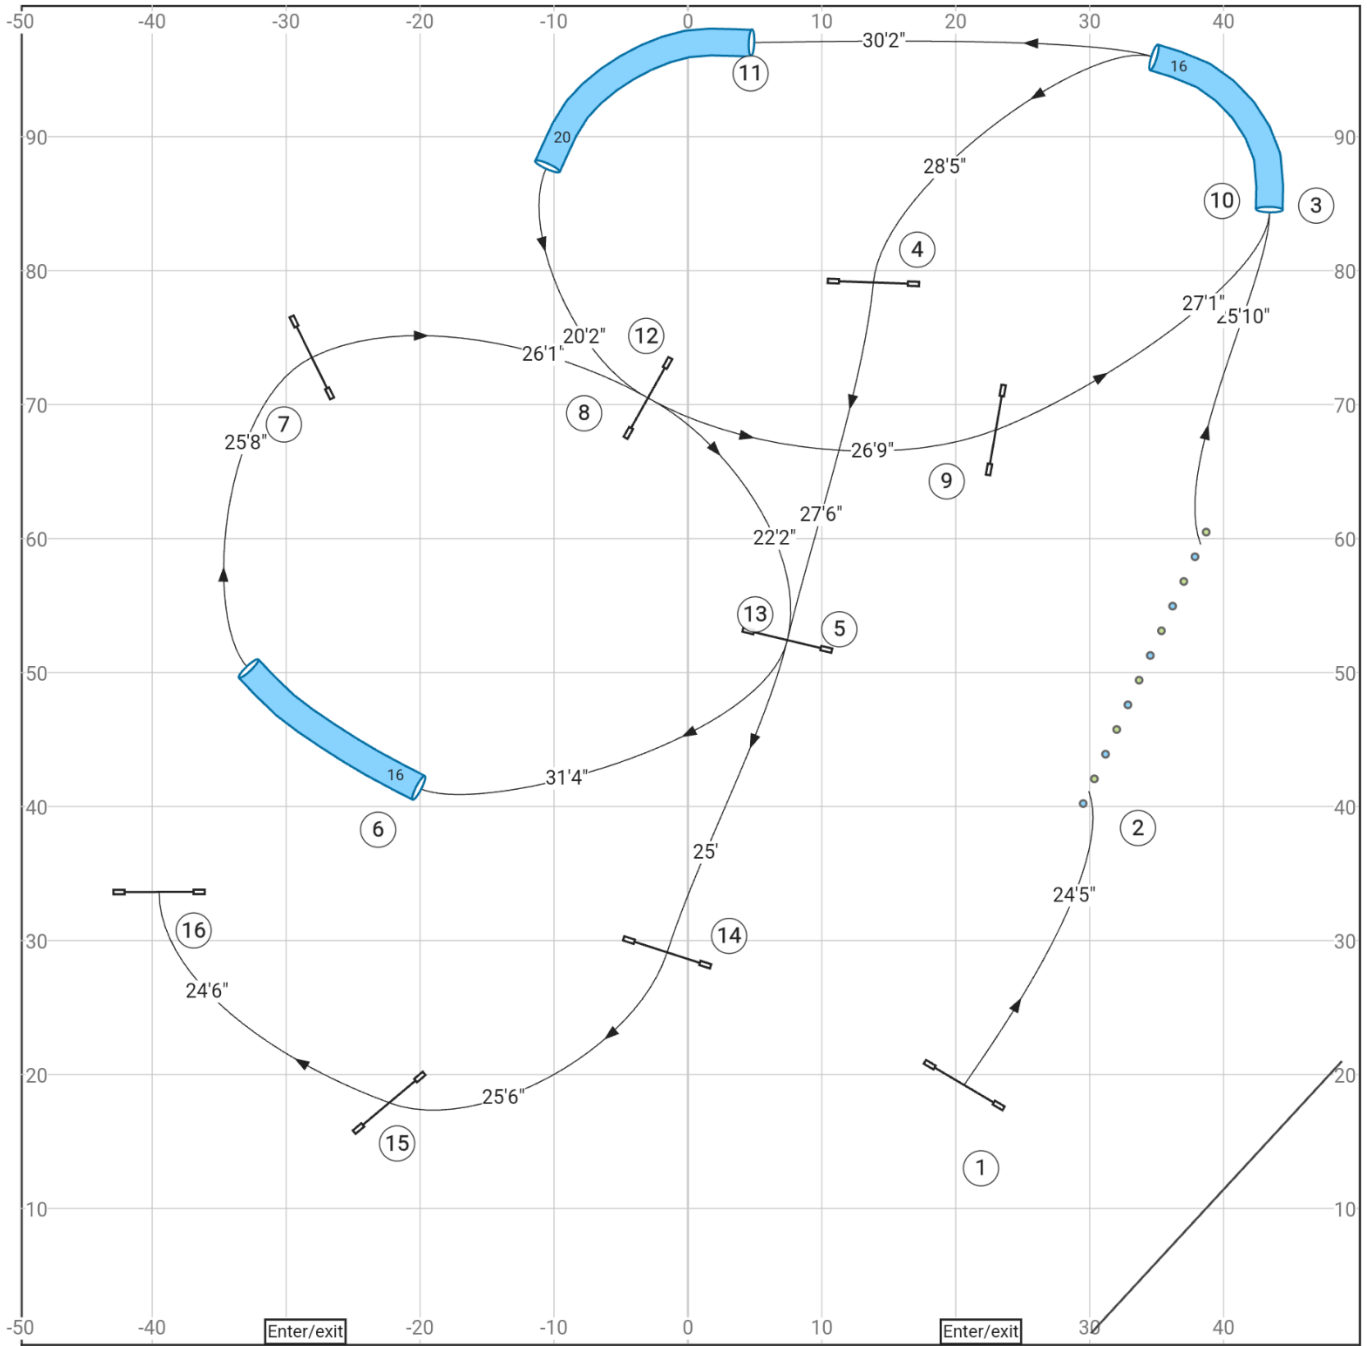

09 Keystone UKI 14 Jul 2024 Kelly Ely Speedstakes Beg/Nov 1

Path length (ft):481.4

Course is an approximation only

www.smarteragility.com

© Shore Paws NJ

11 Keystone UKI 14 Jul 2024 Kelly Ely Speedstakes Beg/Nov 2

Path length (ft):447.2
 Course is an approximation only

13 Keystone UKI 14 Jul 2024 Kelly Ely Jumping Beg/Nov

Path length (ft):482.2

Course is an approximation only

www.smarteragility.com

© Shore Paws NJ

15 Keystone UKI 14 Jul 2024 Kelly Ely Snooker Beg/Nov

Course is an approximation only

18 Keystone UKI 14 Jul 2024 Kelly Ely Agility Beg/Nov

Path length (ft):572.8

Course is an approximation only

www.smarteragility.com

© Shore Paws NJ