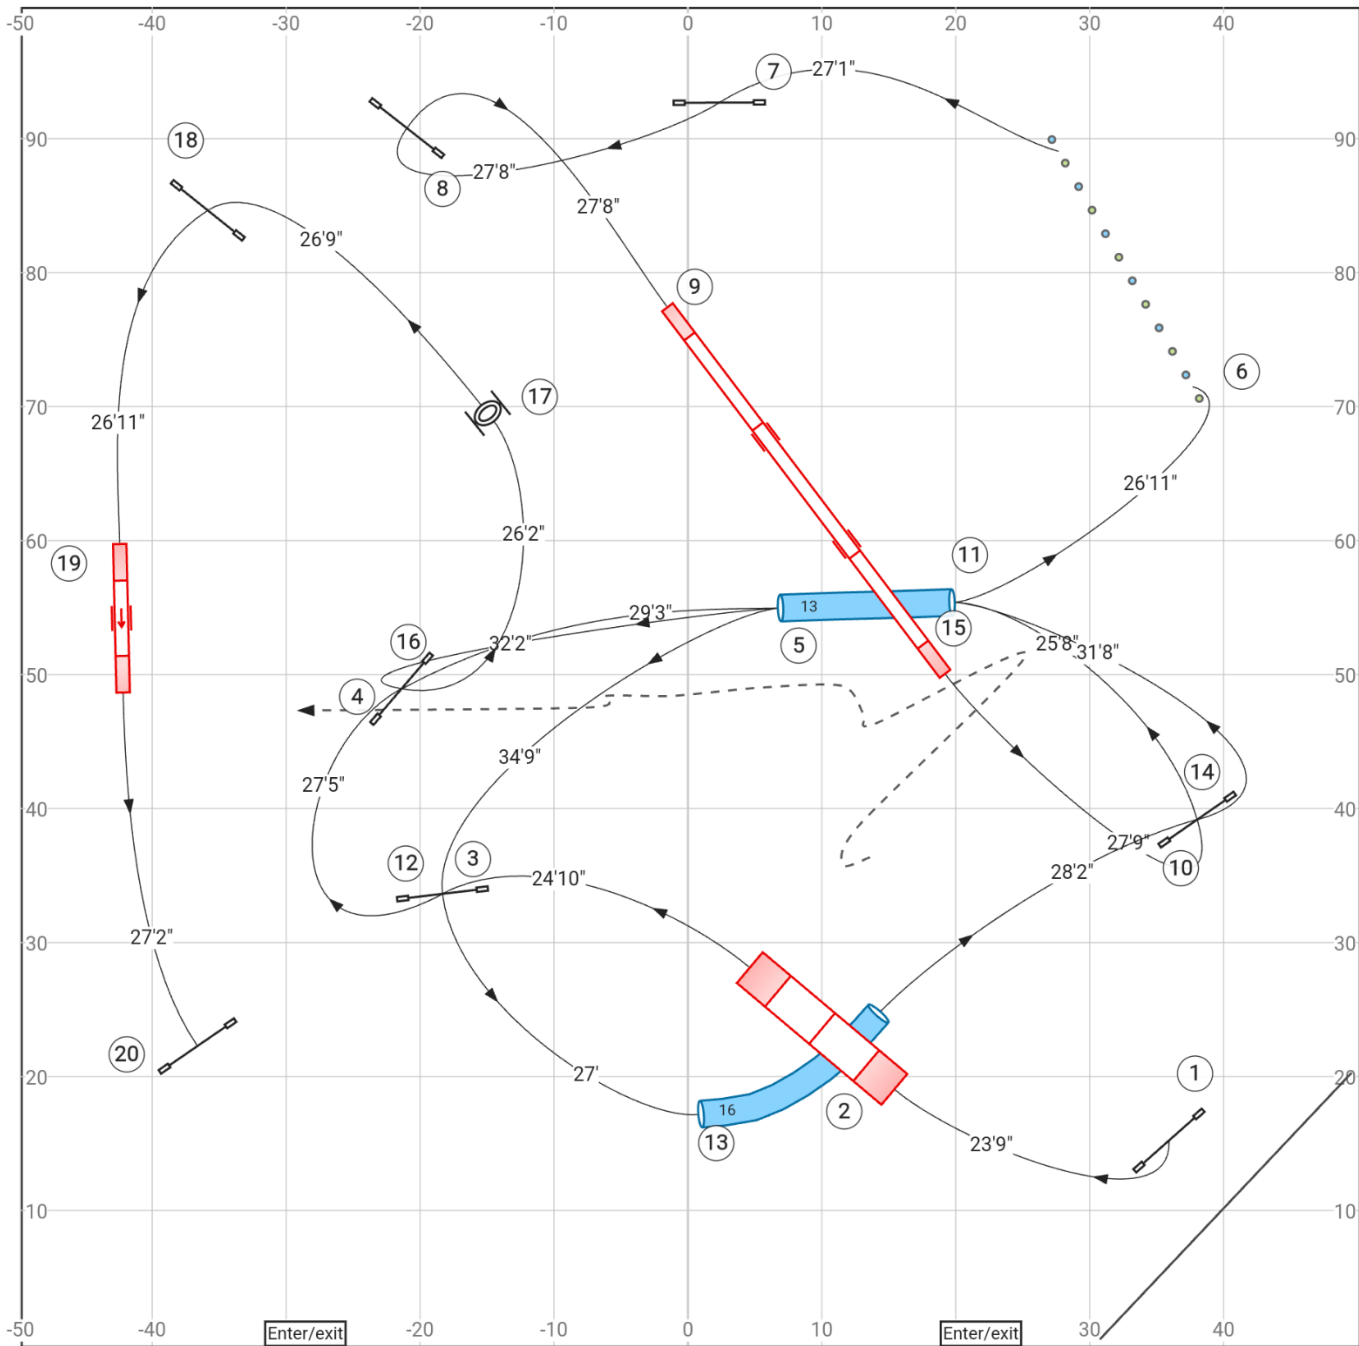

03 Keystone UKI 13 Jul 2024 Kelly Ely Masters Agility

Path length (ft):674.1

Course is an approximation only

www.smarteragility.com

© Shore Paws NJ

06 Keystone UKI 13 Jul 2024 Kelly Ely Masters Jumping

Path length (ft):595.5

Course is an approximation only

www.smarteragility.com

© Shore Paws NJ