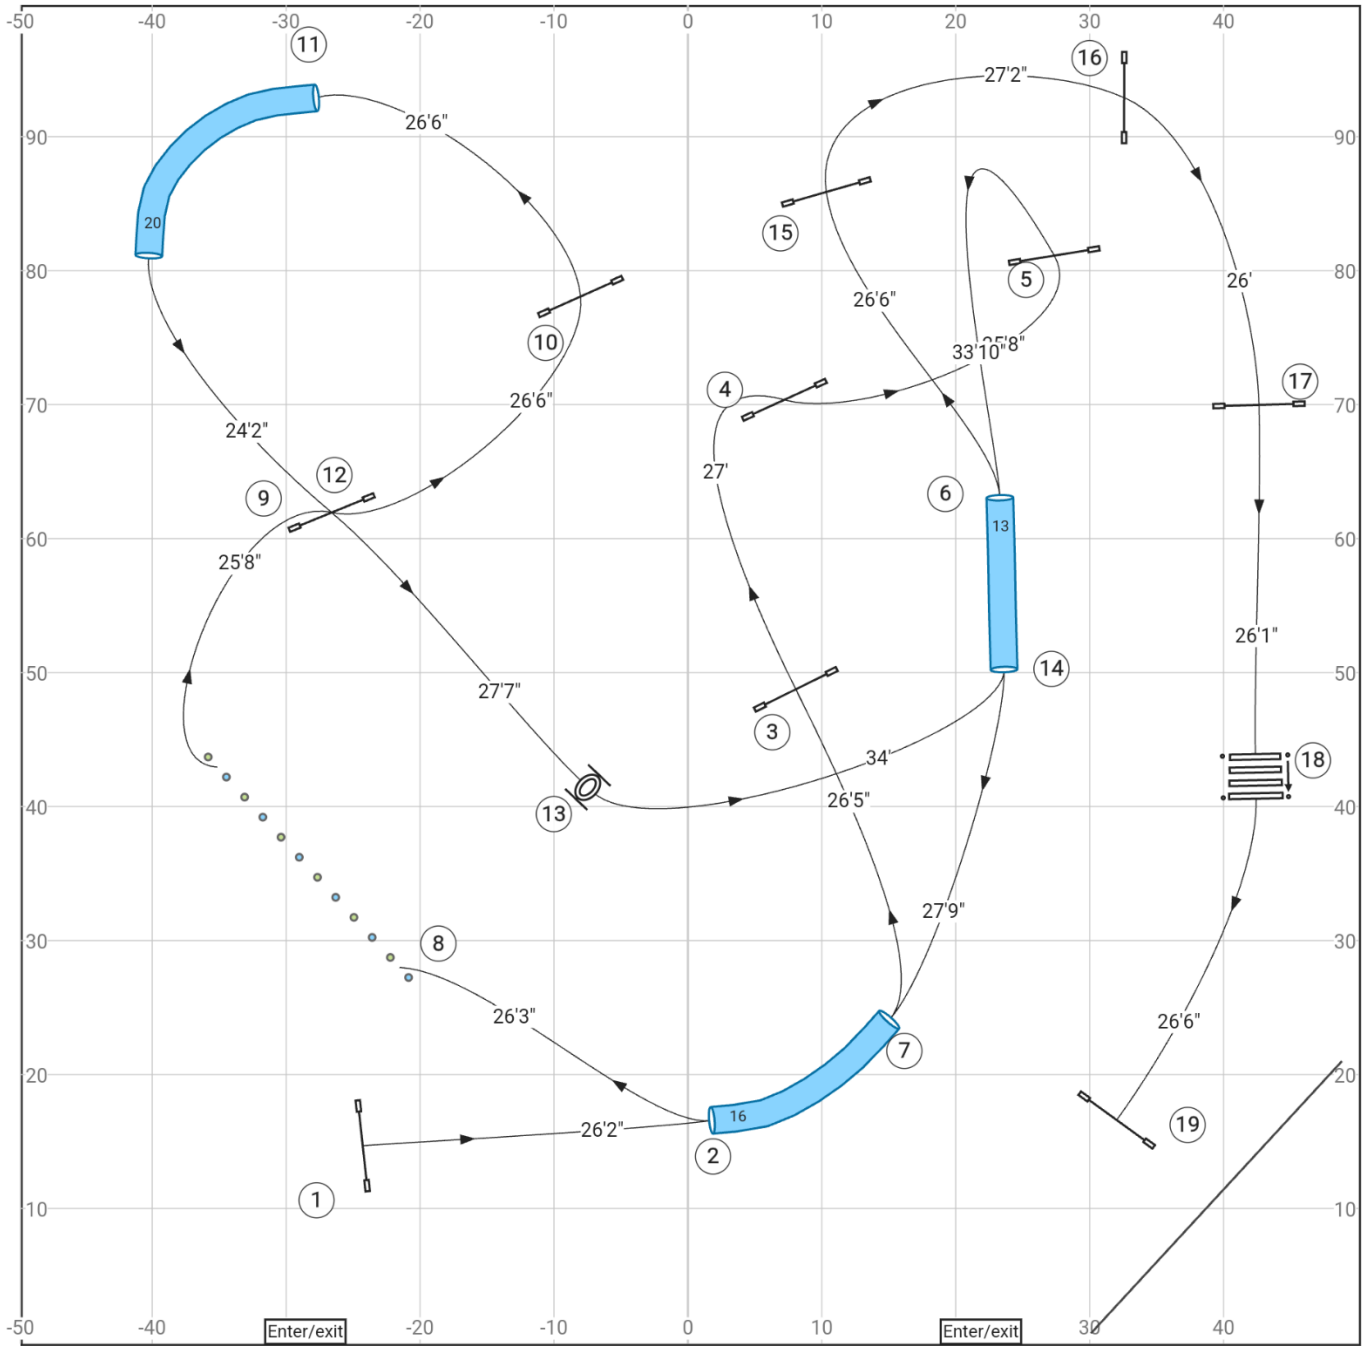

03 Keystone UKI 13 Jul 2024 Kelly Ely Masters Agility

Path length (ft):674.1

Course is an approximation only

www.smarteragility.com

© Shore Paws NJ

06 Keystone UKI 13 Jul 2024 Kelly Ely Masters Jumping

Path length (ft):595.5

Course is an approximation only

www.smarteragility.com

© Shore Paws NJ