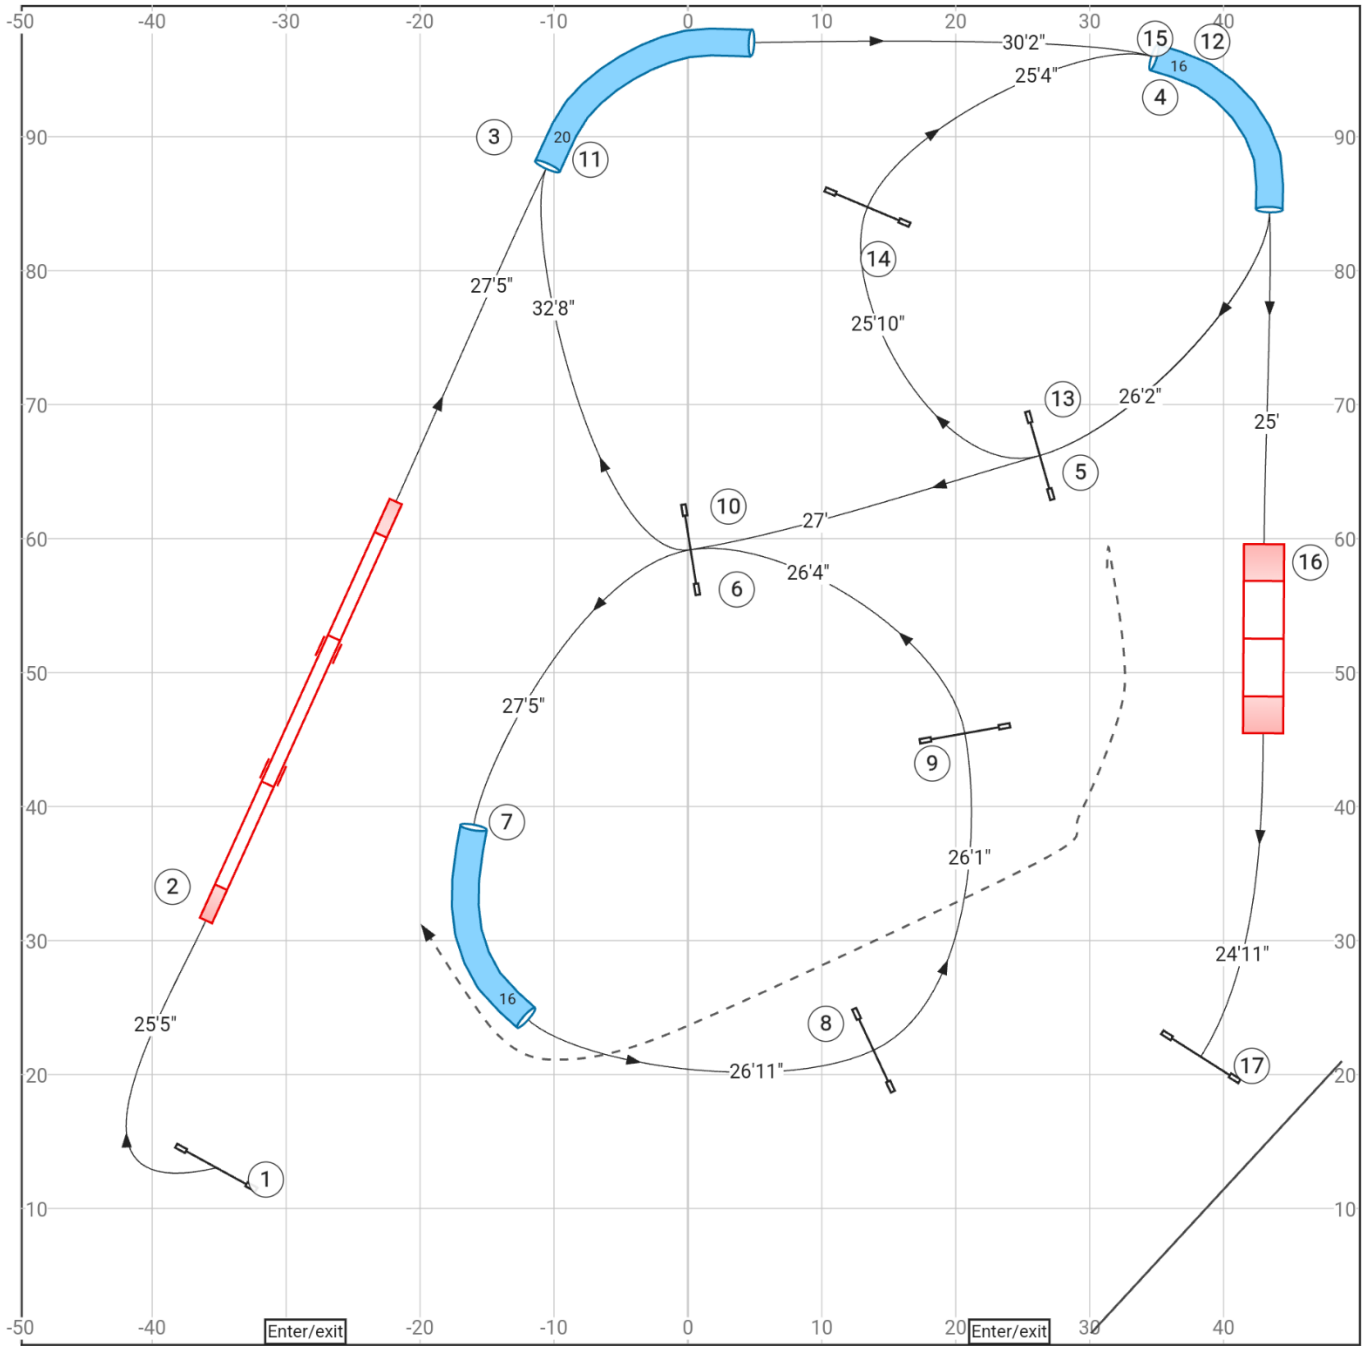

17 Keystone UKI 14 Jul 2024 Kelly Ely Agility Nursery

Path length (ft):592.2

Course is an approximation only

www.smarteragility.com

© Shore Paws NJ