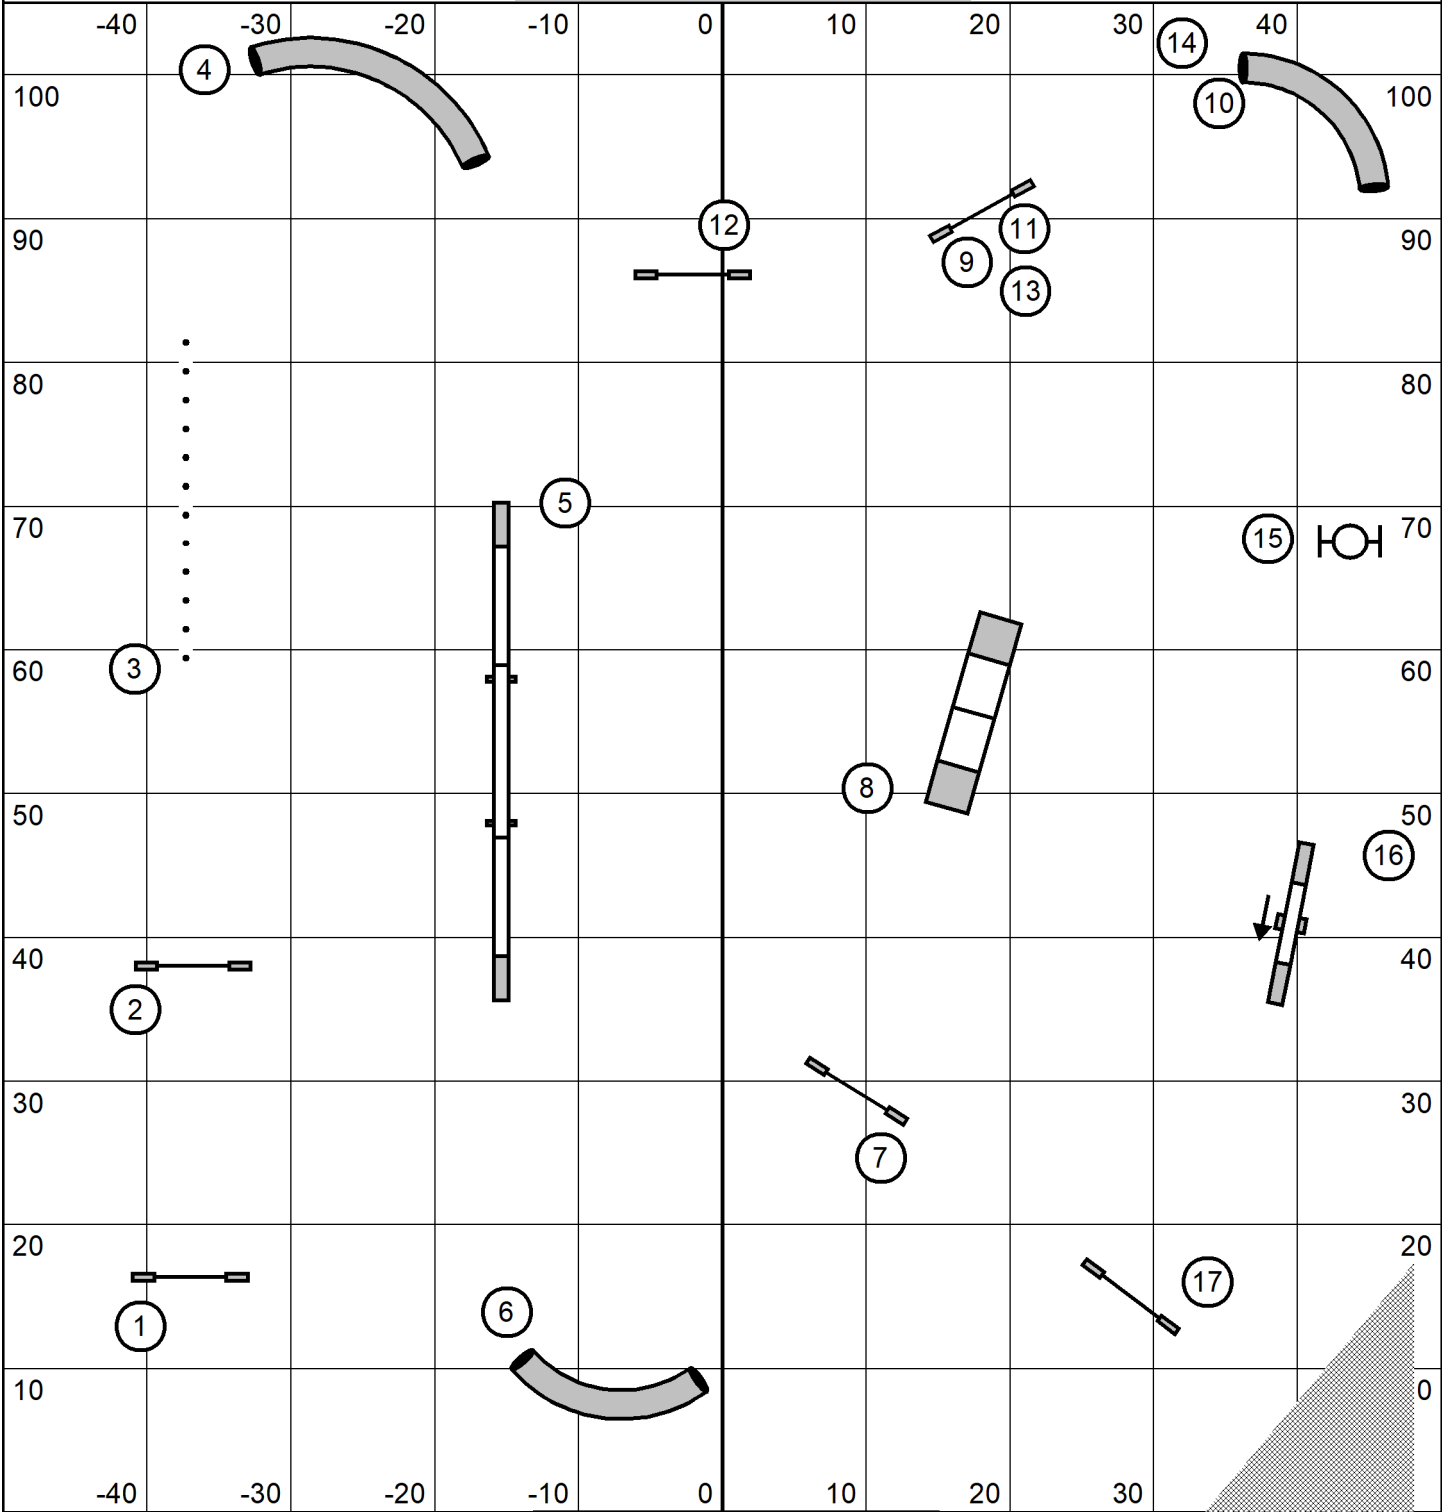

Map is only an approximation
Indoors on Turf
Electronic Timing

Keystone Agility Club
UKI - Beginner/Novice Agility
Mary Ellen Barry
March 10, 2024