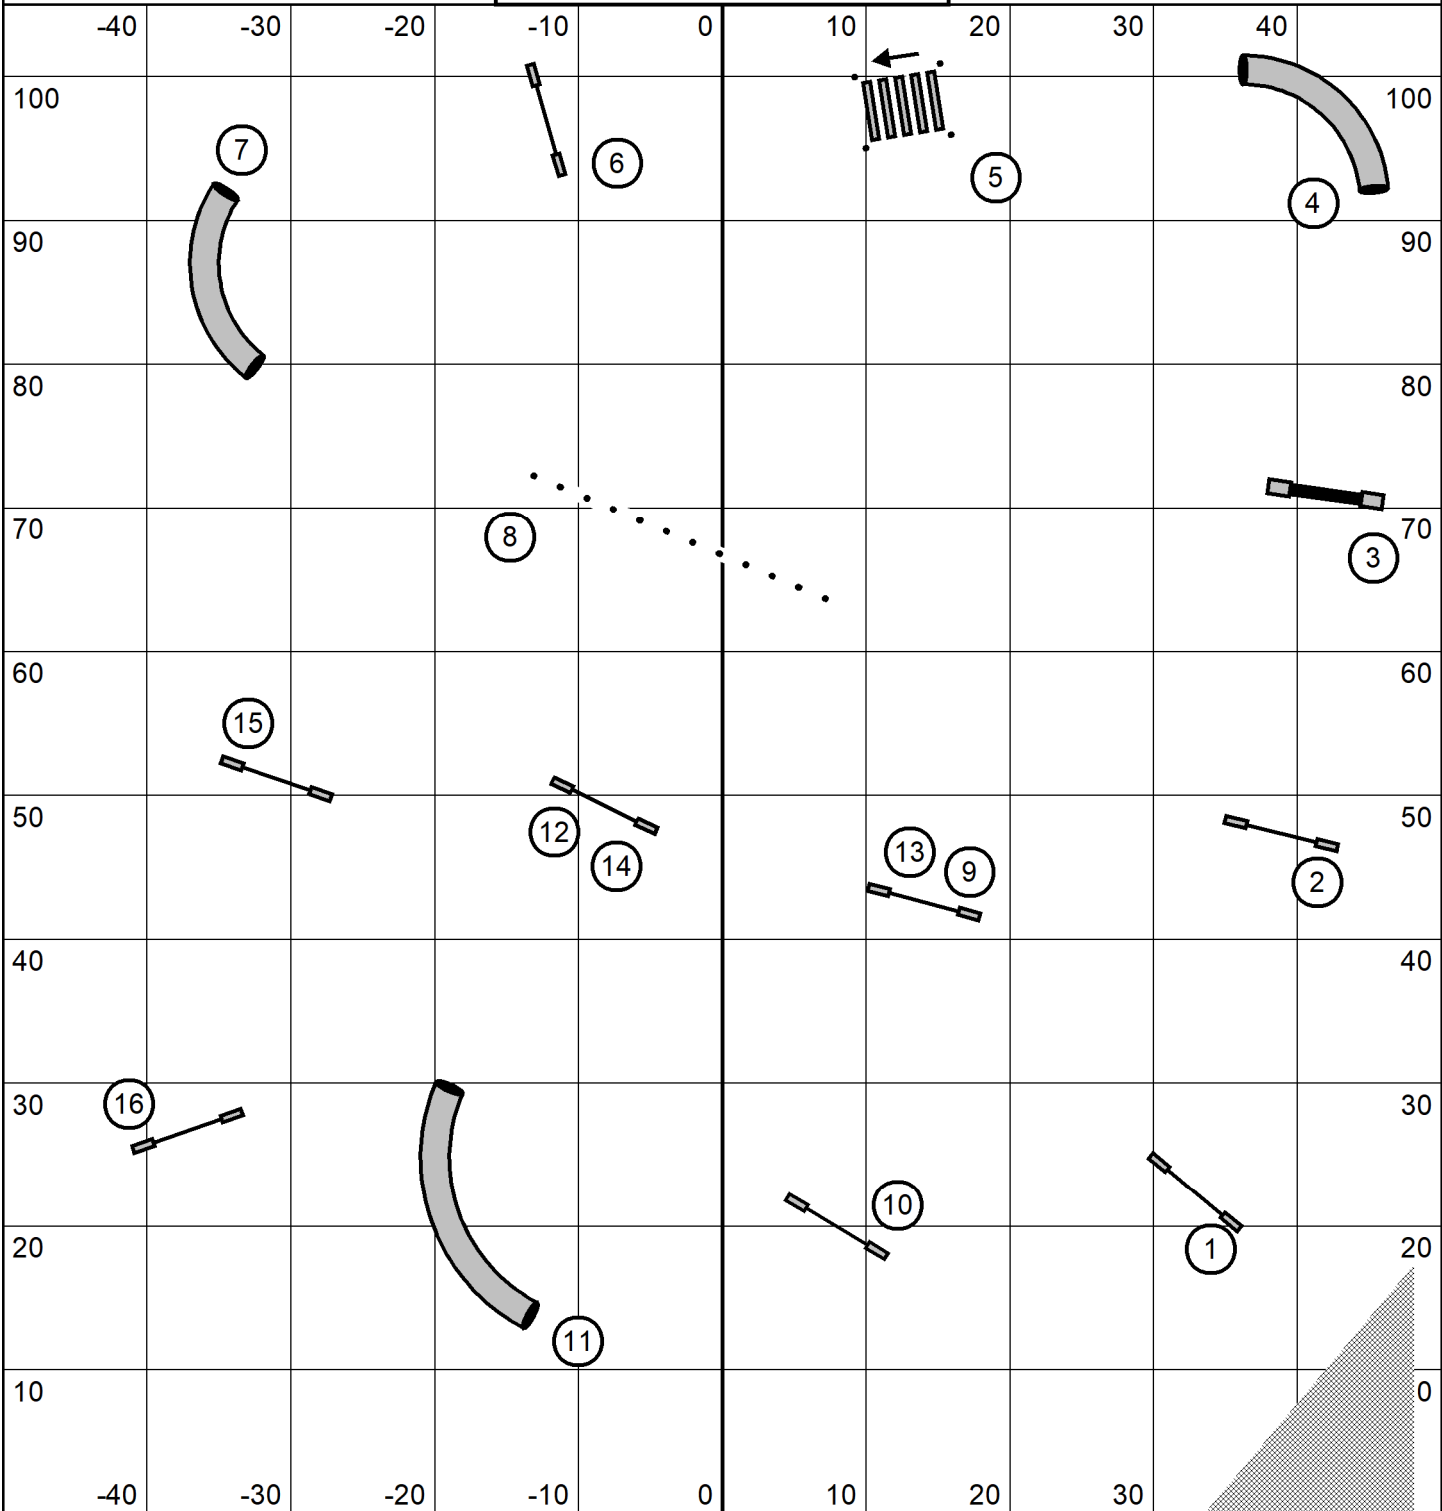

Map is only an approximation
Indoors on Turf
Electronic Timing

Keystone Agility Club
UKI - Beginner/Novice Speedstakes
Mary Ellen Barry
March 10, 2024

****Map is only an approximation****
Indoors on Turf
Electronic Timing

Keystone Agility Club
UKI - Beginner/Novice Jumping
Mary Ellen Barry
March 10, 2024

#7 combo must be done as numbered 7a then 7b
 #2 bidirectional in closing - no refusals unless dog enters and exits tunnel
 or jumps on tunnel with 4 paws
 Finish jump live at all times

20" 22" 24" - 43 seconds
 8" 12" 16" - 46 seconds
 Select 16" 20" - 46 seconds
 Select 4" 8" 12" - 49 seconds

Keystone Agility Club
 UKI - Beginner/Novice Snooker
 Mary Ellen Barry
 March 10, 2024

****Map is only an approximation****
 Indoors on Turf
 Electronic Timing