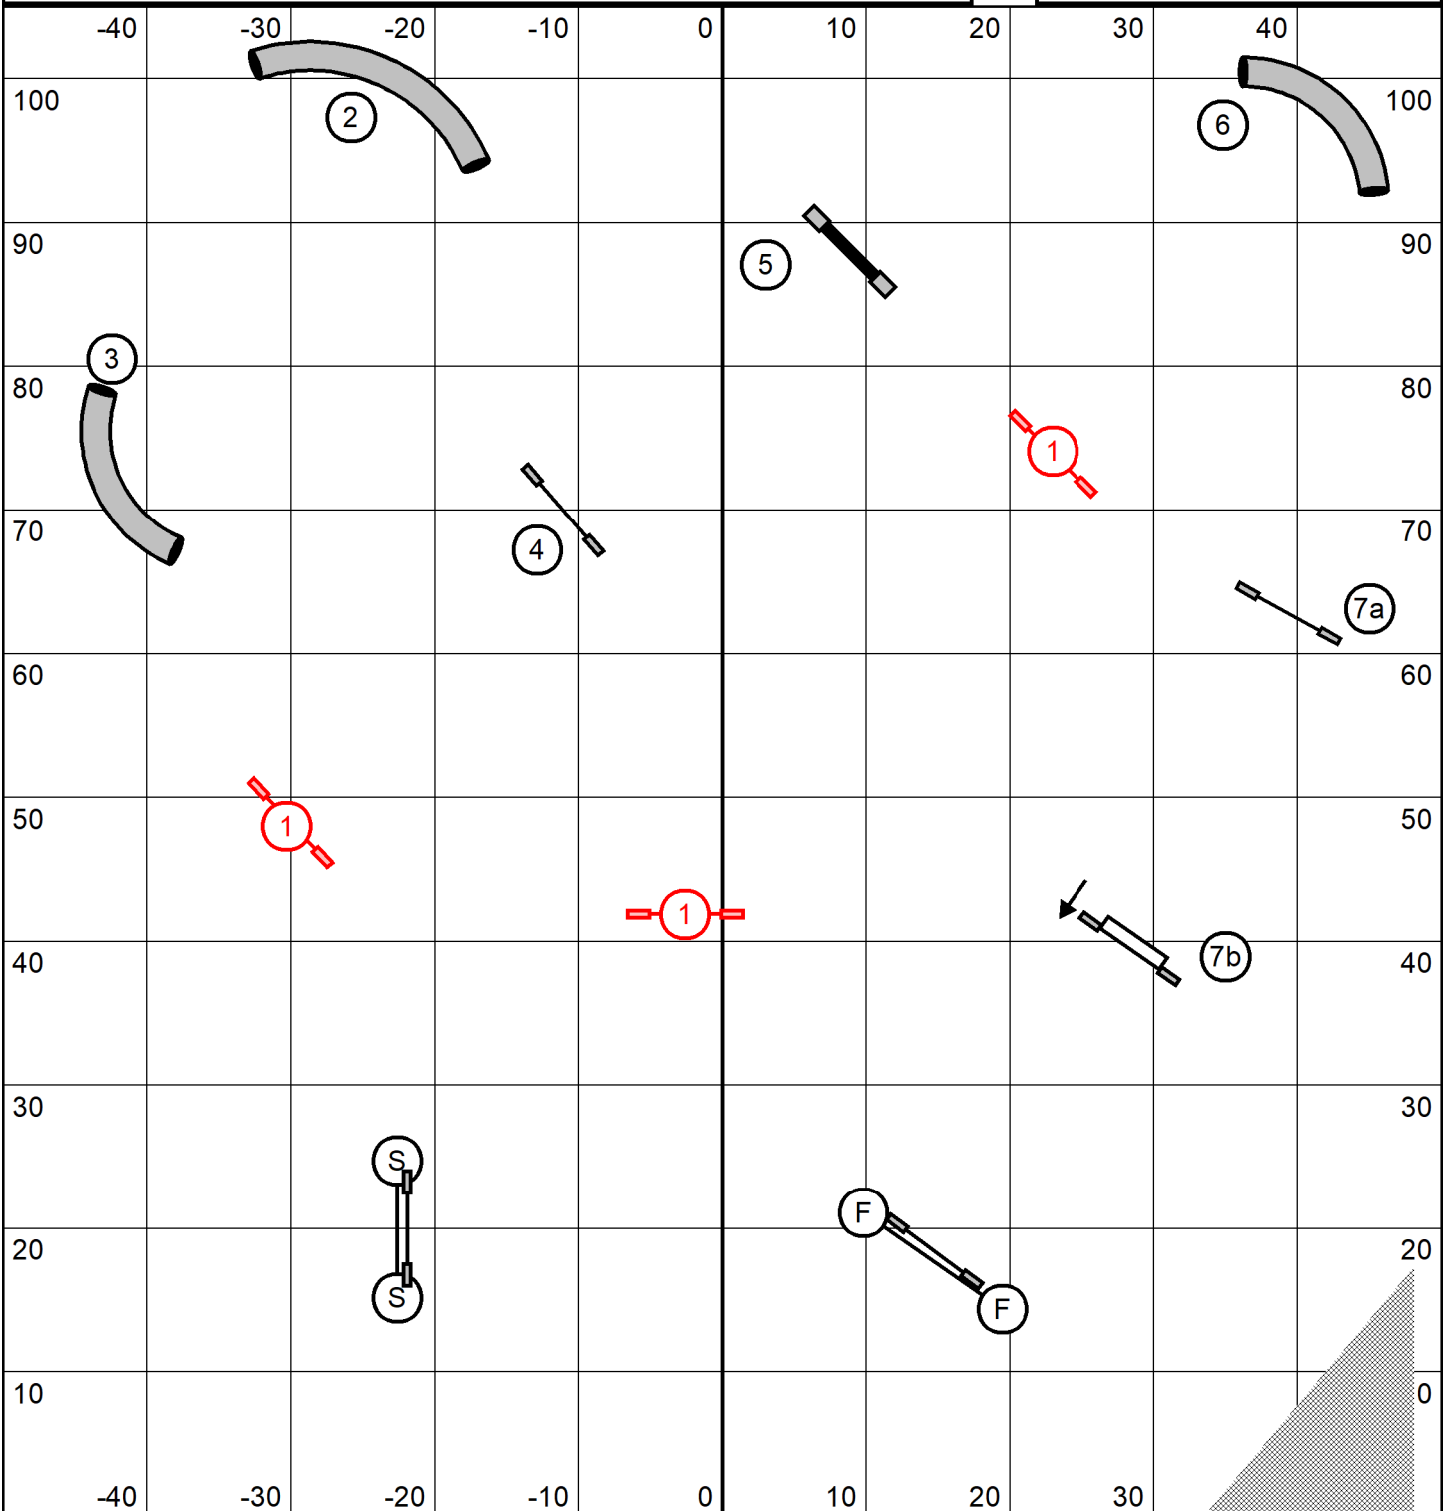

Map is only an approximation
Indoors on Turf
Electronic Timing

Keystone Agility Club
UKI - Beginner/Novice Speedstakes
Mary Ellen Barry
March 10, 2024

****Map is only an approximation****
Indoors on Turf
Electronic Timing

Keystone Agility Club
UKI - Beginner/Novice Jumping
Mary Ellen Barry
March 10, 2024

#7 combo must be done as numbered 7a then 7b
 #2 bidirectional in closing - no refusals unless dog enters and exits tunnel
 or jumps on tunnel with 4 paws
 Finish jump live at all times

20" 22" 24" - 43 seconds
 8" 12" 16" - 46 seconds
 Select 16" 20" - 46 seconds
 Select 4" 8" 12" - 49 seconds

Keystone Agility Club
 UKI - Beginner/Novice Snooker
 Mary Ellen Barry
 March 10, 2024

****Map is only an approximation****
 Indoors on Turf
 Electronic Timing

****Map is only an approximation****
Indoors on Turf
Electronic Timing

Keystone Agility Club
UKI - Beginner/Novice Agility
Mary Ellen Barry
March 10, 2024