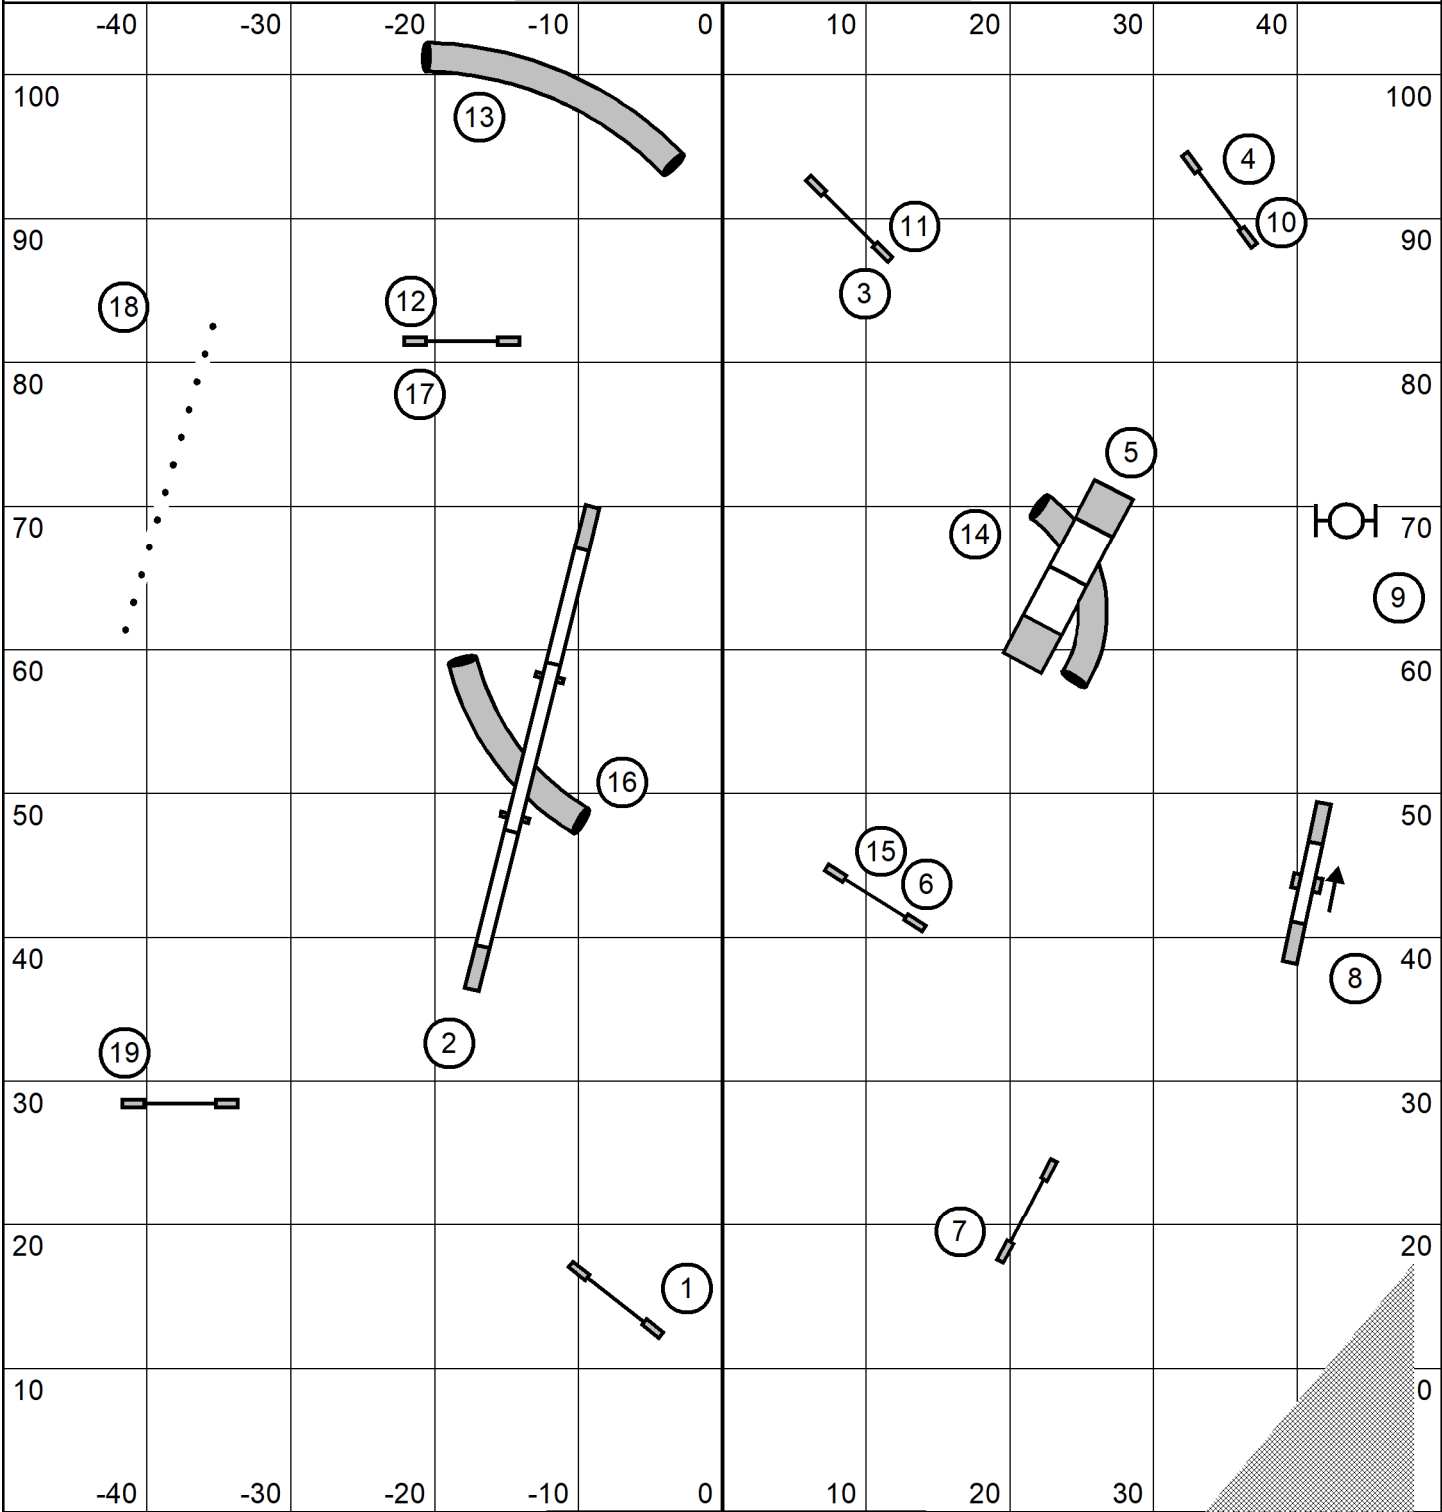

Map is only an approximation
Indoors on Turf
Electronic Timing

Keystone Agility Club
UKI - Senior/Champ Agility
Mary Ellen Barry
March 10, 2024