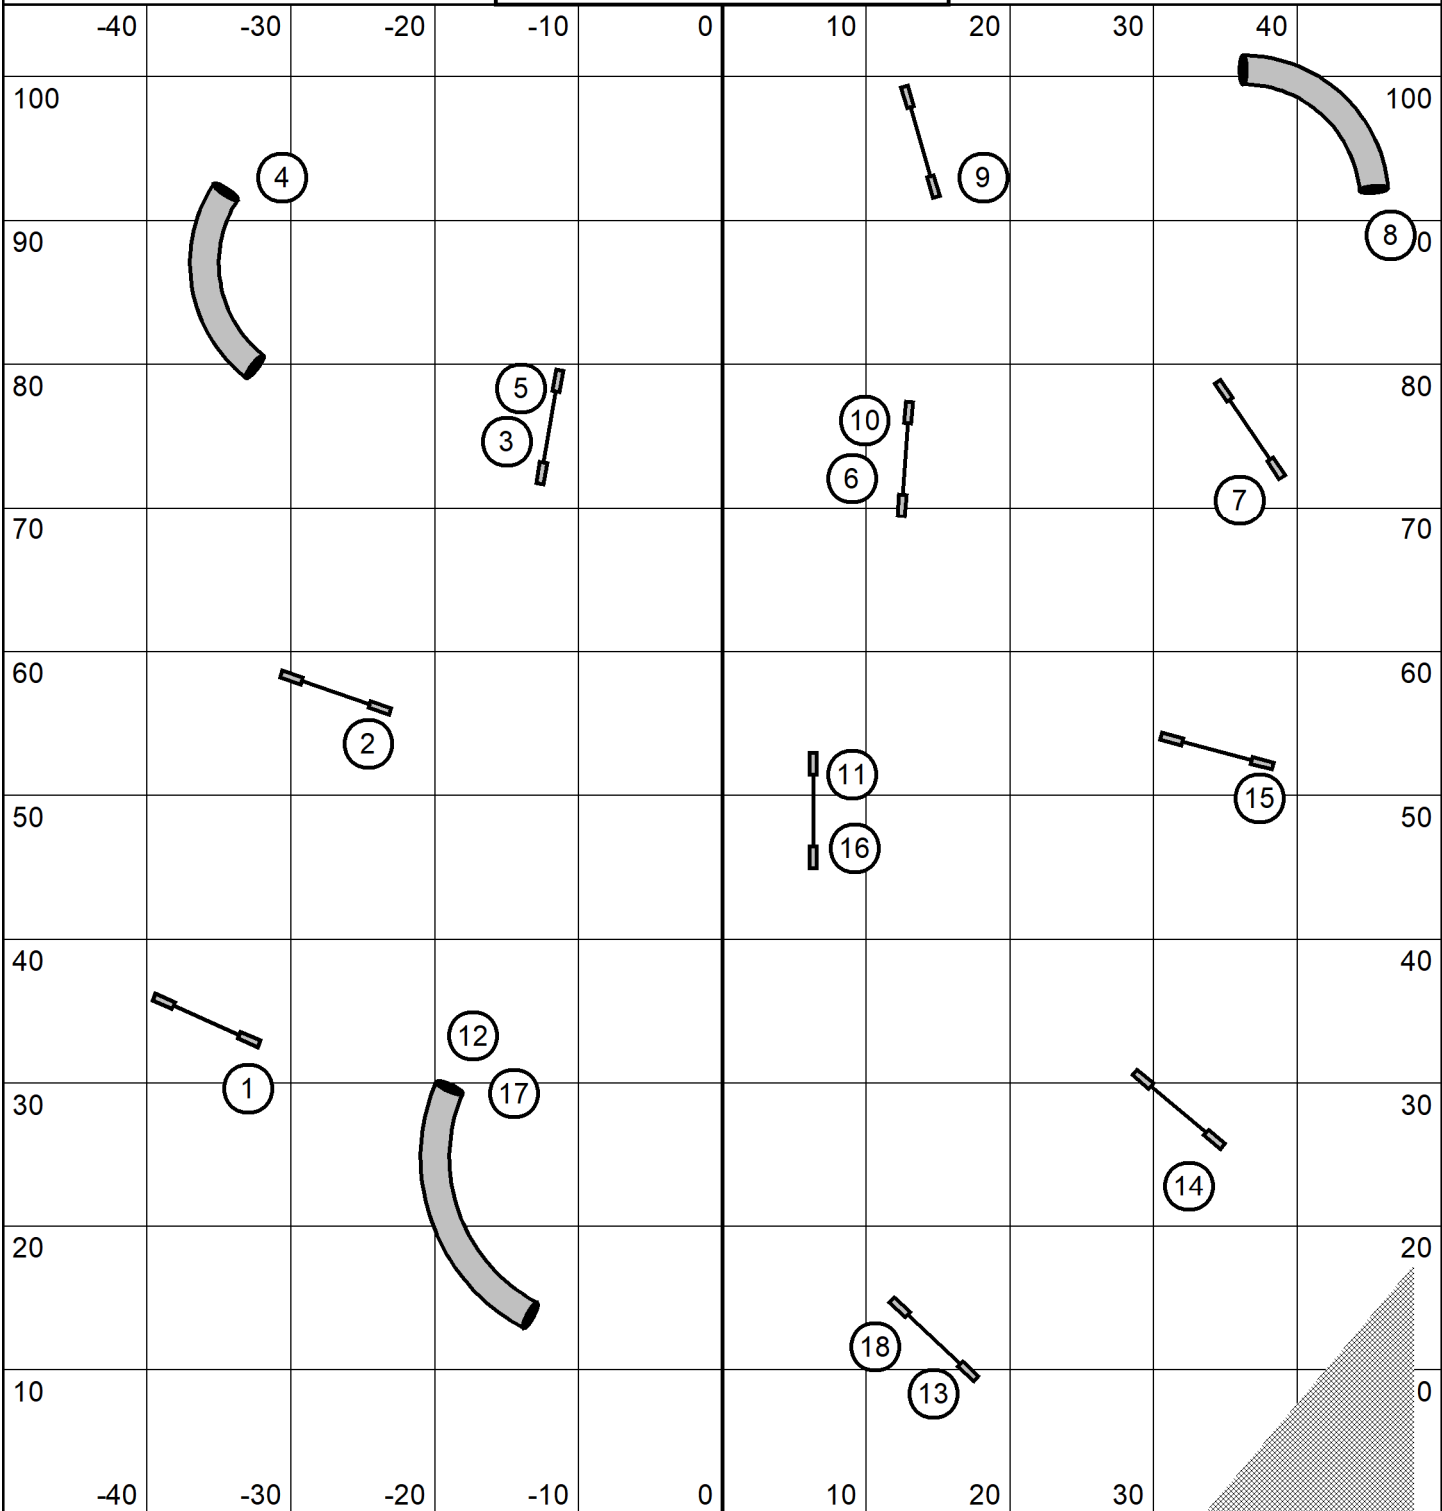

Map is only an approximation
Indoors on Turf
Electronic Timing

Keystone Agility Club
UKI - Senior/Champ Speedstakes
Mary Ellen Barry
March 10, 2024

****Map is only an approximation****
Indoors on Turf
Electronic Timing

Keystone Agility Club
UKI - Senior/Champ Jumping
Mary Ellen Barry
March 10, 2024

#7 combo must be done as numbered, 7a then 7b
 #2 bidirectional in closing - no refusals unless dog enters and exits tunnel
 or jumps on tunnel with 4 paws
 Finish jump live at all times

20" 22" 24" - 43 seconds
 8" 12" 16" - 46 seconds
 Select 16" 20" - 46 seconds
 Select 4" 8" 12" - 49 seconds

Keystone Agility Club
 UKI - Senior/Champ Snooker
 Mary Ellen Barry
 March 10, 2024

****Map is only an approximation****
 Indoors on Turf
 Electronic Timing

****Map is only an approximation****
Indoors on Turf
Electronic Timing

Keystone Agility Club
UKI - Senior/Champ Agility
Mary Ellen Barry
March 10, 2024