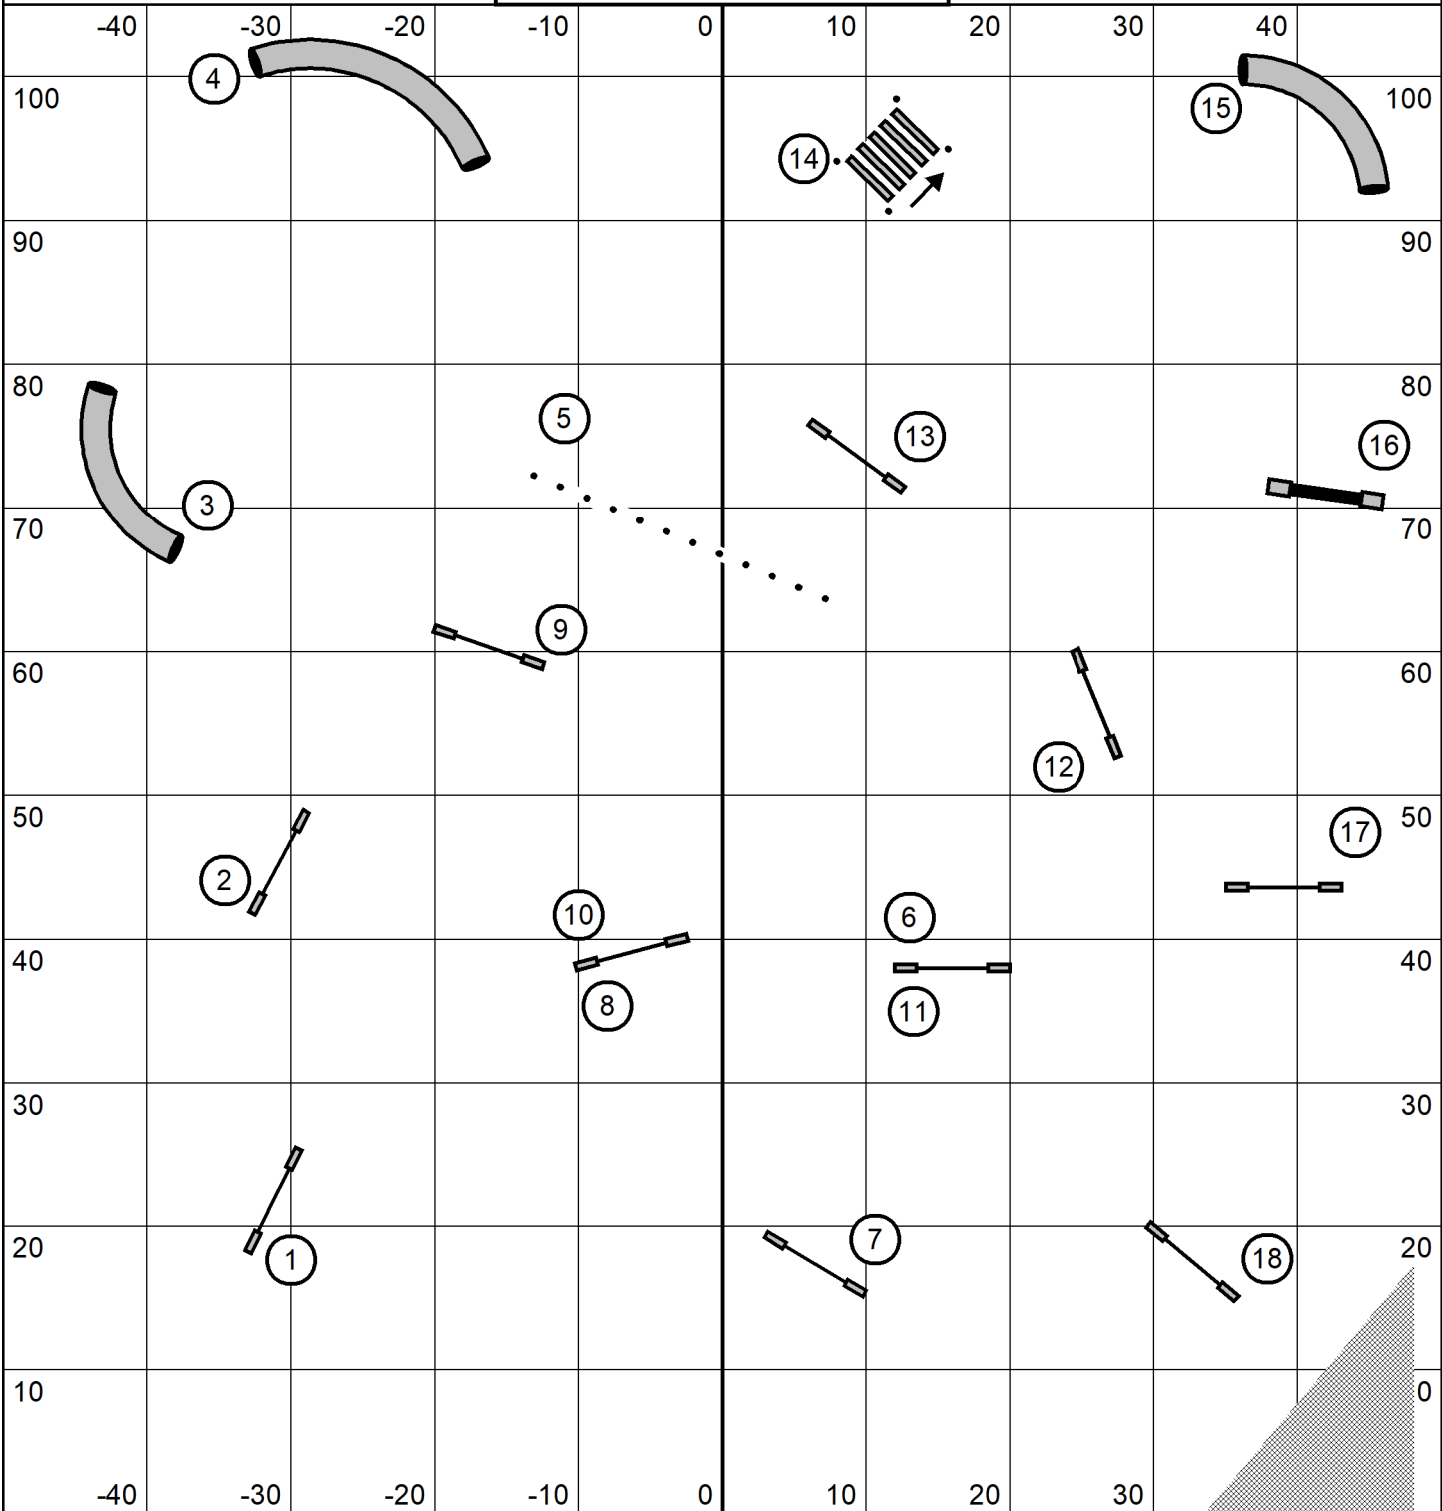

Map is only an approximation
Indoors on Turf
Electronic Timing

Keystone Agility Club
UKI - Senior/Champ Speedstakes
Mary Ellen Barry
March 10, 2024

****Map is only an approximation****
Indoors on Turf
Electronic Timing

Keystone Agility Club
UKI - Senior/Champ Jumping
Mary Ellen Barry
March 10, 2024

#7 combo must be done as numbered, 7a then 7b
 #2 bidirectional in closing - no refusals unless dog enters and exits tunnel
 or jumps on tunnel with 4 paws
 Finish jump live at all times

20" 22" 24" - 43 seconds
 8" 12" 16" - 46 seconds
 Select 16" 20" - 46 seconds
 Select 4" 8" 12" - 49 seconds

Keystone Agility Club
 UKI - Senior/Champ Snooker
 Mary Ellen Barry
 March 10, 2024

****Map is only an approximation****
 Indoors on Turf
 Electronic Timing

****Map is only an approximation****
Indoors on Turf
Electronic Timing

Keystone Agility Club
UKI - Senior/Champ Agility
Mary Ellen Barry
March 10, 2024