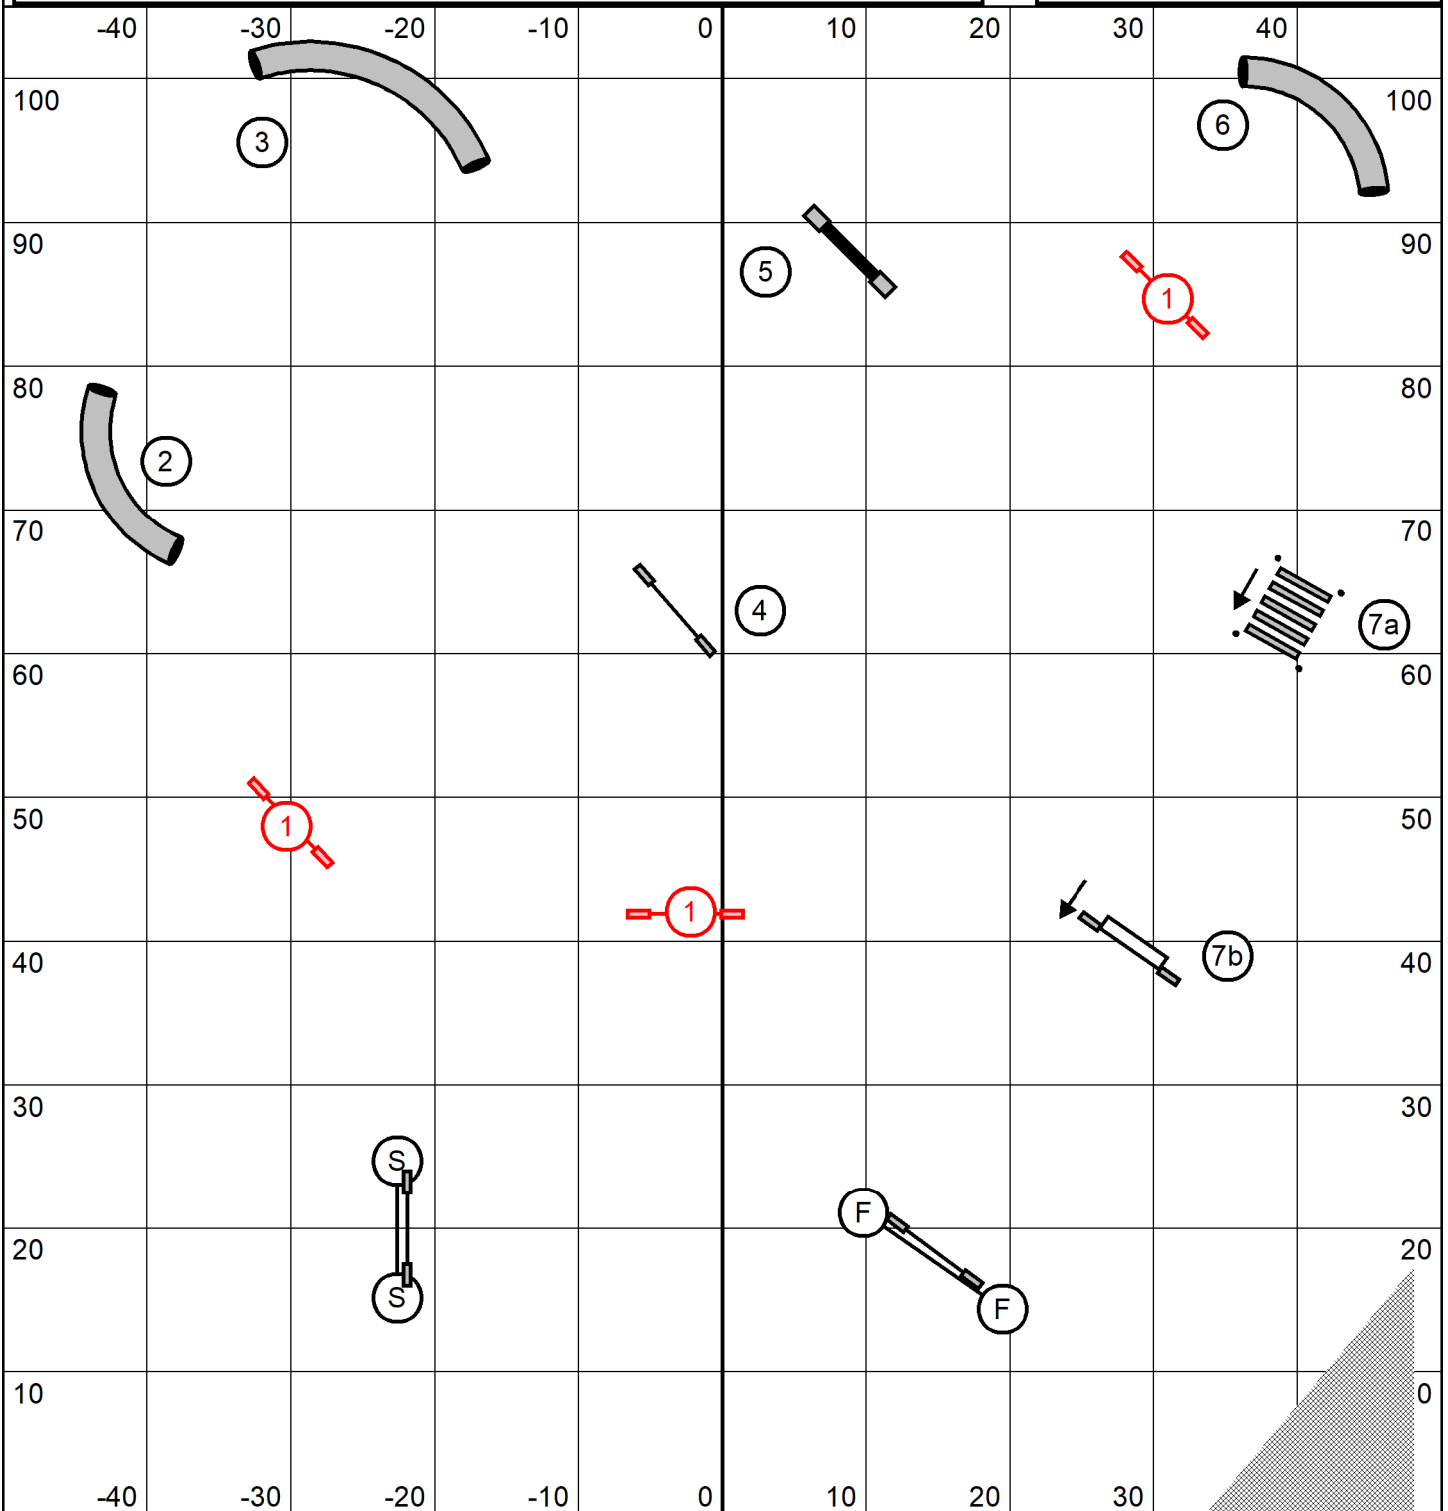

Map is only an approximation
Indoors on Turf
Electronic Timing

Keystone Agility Club
UKI - Senior/Champ Speedstakes
Mary Ellen Barry
March 10, 2024

****Map is only an approximation****
Indoors on Turf
Electronic Timing

Keystone Agility Club
UKI - Senior/Champ Jumping
Mary Ellen Barry
March 10, 2024

#7 combo must be done as numbered, 7a then 7b
 #2 bidirectional in closing - no refusals unless dog enters and exits tunnel
 or jumps on tunnel with 4 paws
 Finish jump live at all times

20" 22" 24" - 43 seconds
 8" 12" 16" - 46 seconds
 Select 16" 20" - 46 seconds
 Select 4" 8" 12" - 49 seconds

Keystone Agility Club
 UKI - Senior/Champ Snooker
 Mary Ellen Barry
 March 10, 2024

****Map is only an approximation****
 Indoors on Turf
 Electronic Timing

****Map is only an approximation****
Indoors on Turf
Electronic Timing

Keystone Agility Club
UKI - Senior/Champ Agility
Mary Ellen Barry
March 10, 2024