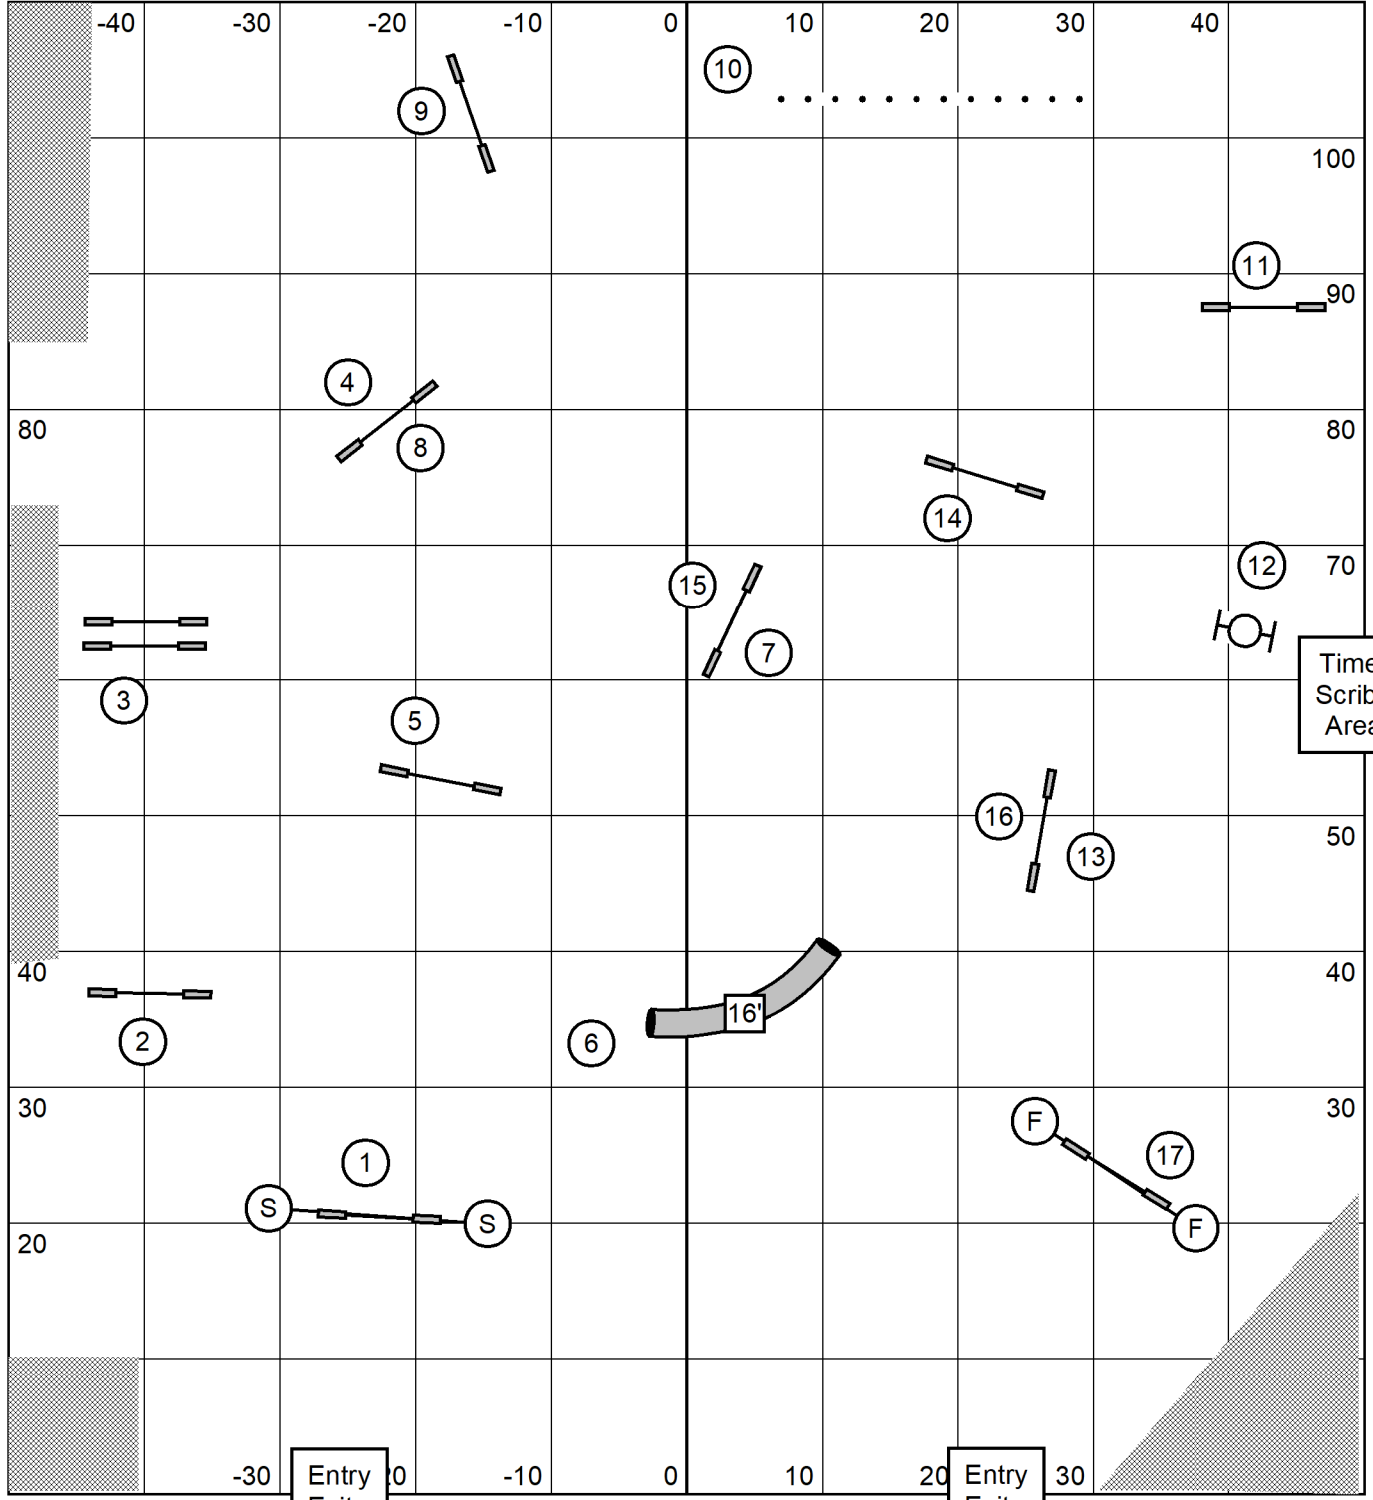

Map is only an approximation

Beginner/Novice Agility

Saturday, June 29, 2024
Kinetic Dog UKI - Barto, PA

Designing Judge: Courtney Keys - Portland, OR

Next dog in @ #12

Map is only an approximation

Beginner/Novice Jumping

Saturday, June 29, 2024
Kinetic Dog UKI - Barto, PA

Designing Judge: Courtney Keys - Portland, OR

Next dog in @ #16

Map is only an approximation

Beginner/Novice Speedstakes

Saturday, June 29, 2024
Kinetic Dog UKI - Barto, PA
Designing Judge: Courtney Keys - Portland, OR

Next dog in @ #11