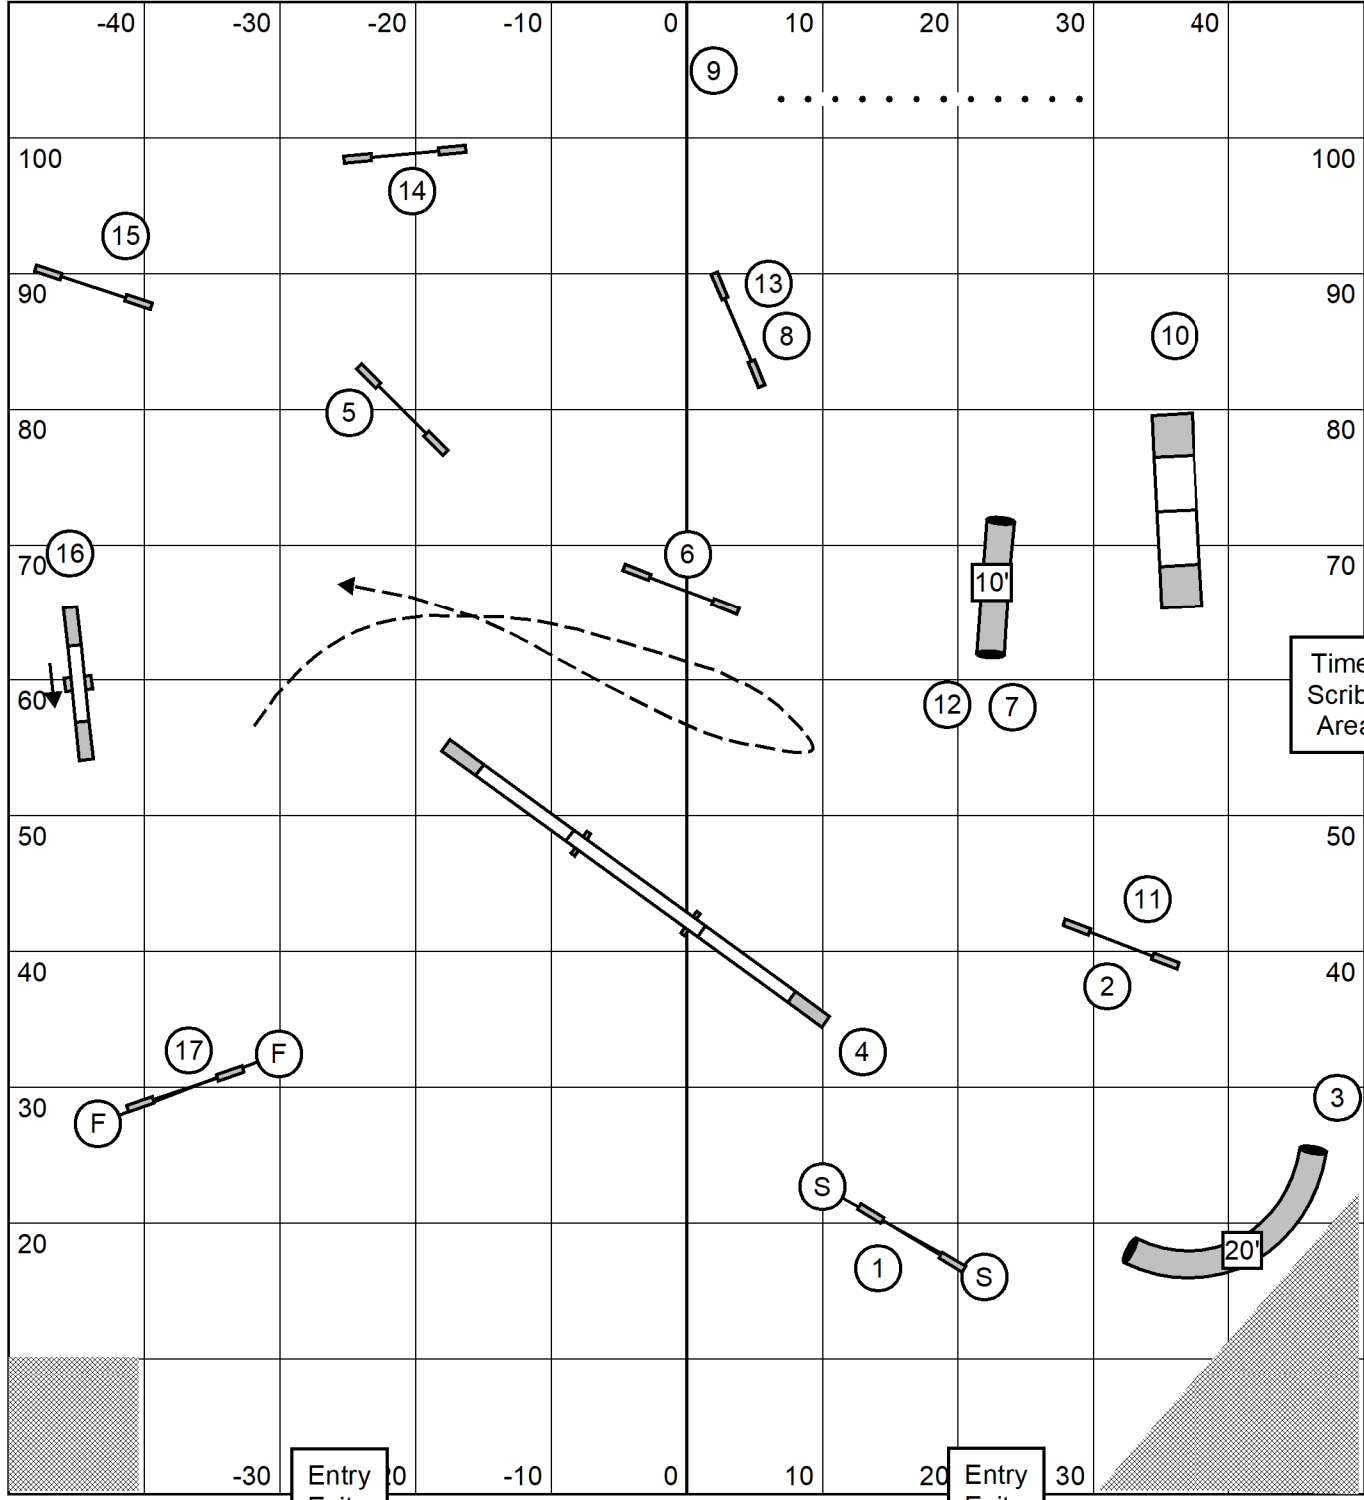

Map is only an approximation

Beginner/Novice Agility

Saturday, June 29, 2024
Kinetic Dog UKI - Barto, PA

Designing Judge: Courtney Keys - Portland, OR

Next dog in @ #12

Map is only an approximation

Beginner/Novice Jumping

Saturday, June 29, 2024
Kinetic Dog UKI - Barto, PA

Designing Judge: Courtney Keys - Portland, OR

Next dog in @ #16

Map is only an approximation

Beginner/Novice Speedstakes

Saturday, June 29, 2024
Kinetic Dog UKI - Barto, PA
Designing Judge: Courtney Keys - Portland, OR

Next dog in @ #11