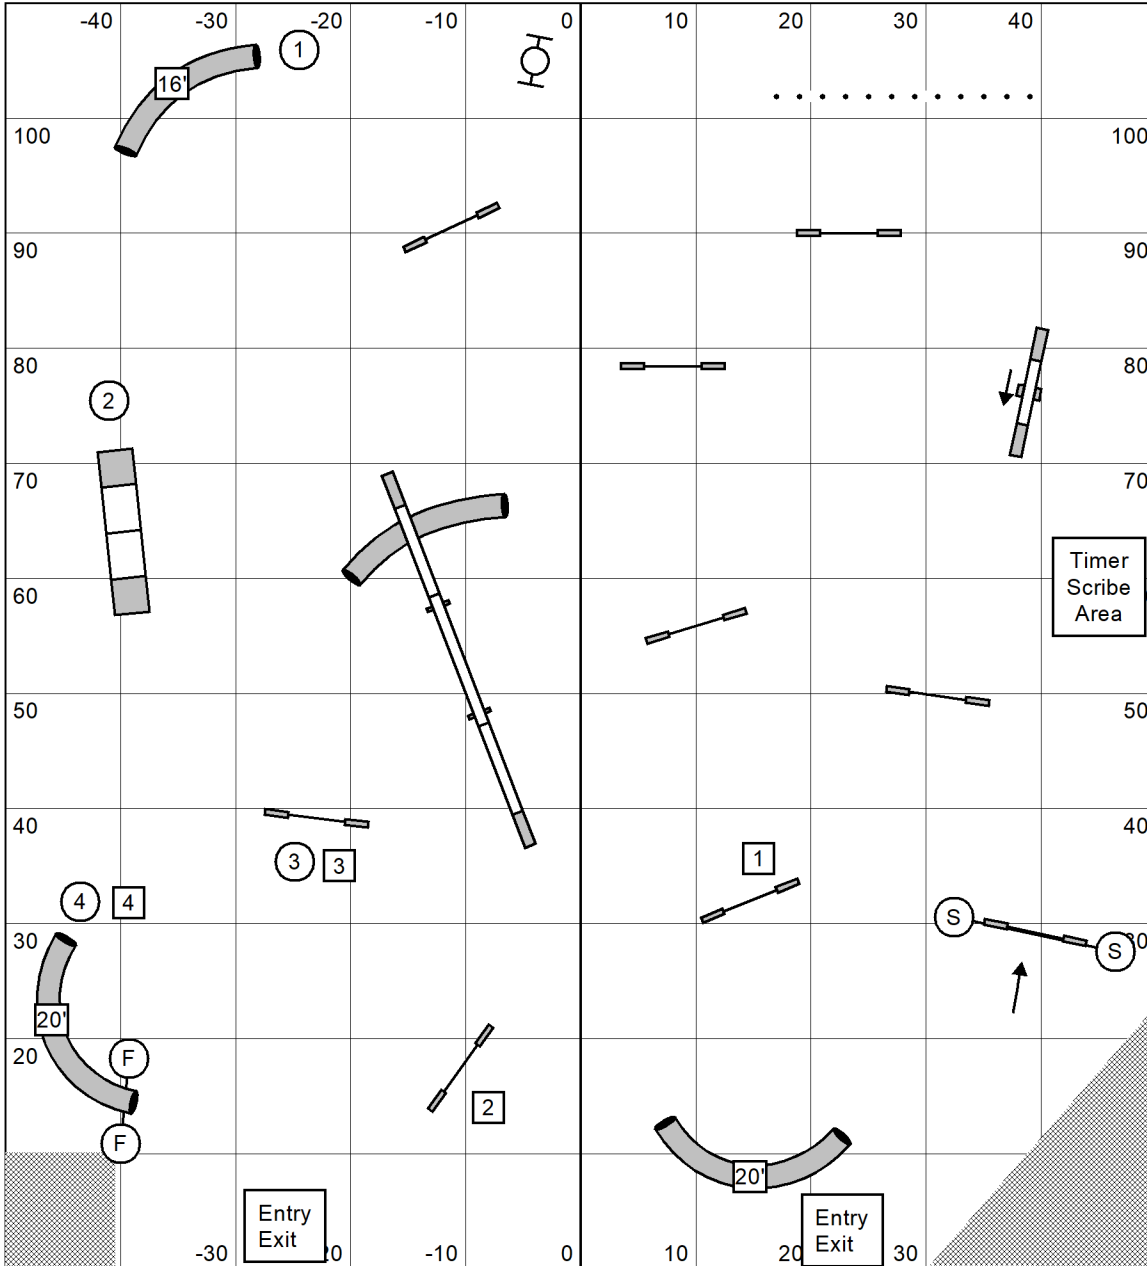

Kinetic Dog UKI - Barto, PA

Designing Judge: Courtney Keys - Portland, OR

Map is only an approximation

Next dog in @ #12

Map is only
an approximation

Senior/Champion Gamblers

Sunday, June 30, 2024

Kinetic Dog UKI - Barto, PA

Designing Judge: Courtney Keys - Portland, OR

Any two numbered
obstacles OK
in sequence
in opening

Jumps = 1 pt
Tunnels = 2 pts
Teeter = 3 pts
A-frame = 4 pts
Dogwalk
or weaves = 5 pts

Opening:
25 seconds

25 points
total to Q

Close:
20/22/24 = 13 s
8/12/16 = 15 s
Select +2

No contact
to contact

Squares
are 10 points
Circles
are 15 points

Entry
Exit

Entry
Exit

Map is only an approximation

Senior/Champion Agility

Sunday, June 30, 2024

Kinetic Dog UKI - Barto, PA

Designing Judge: Courtney Keys - Portland, OR

Next dog in @ #13