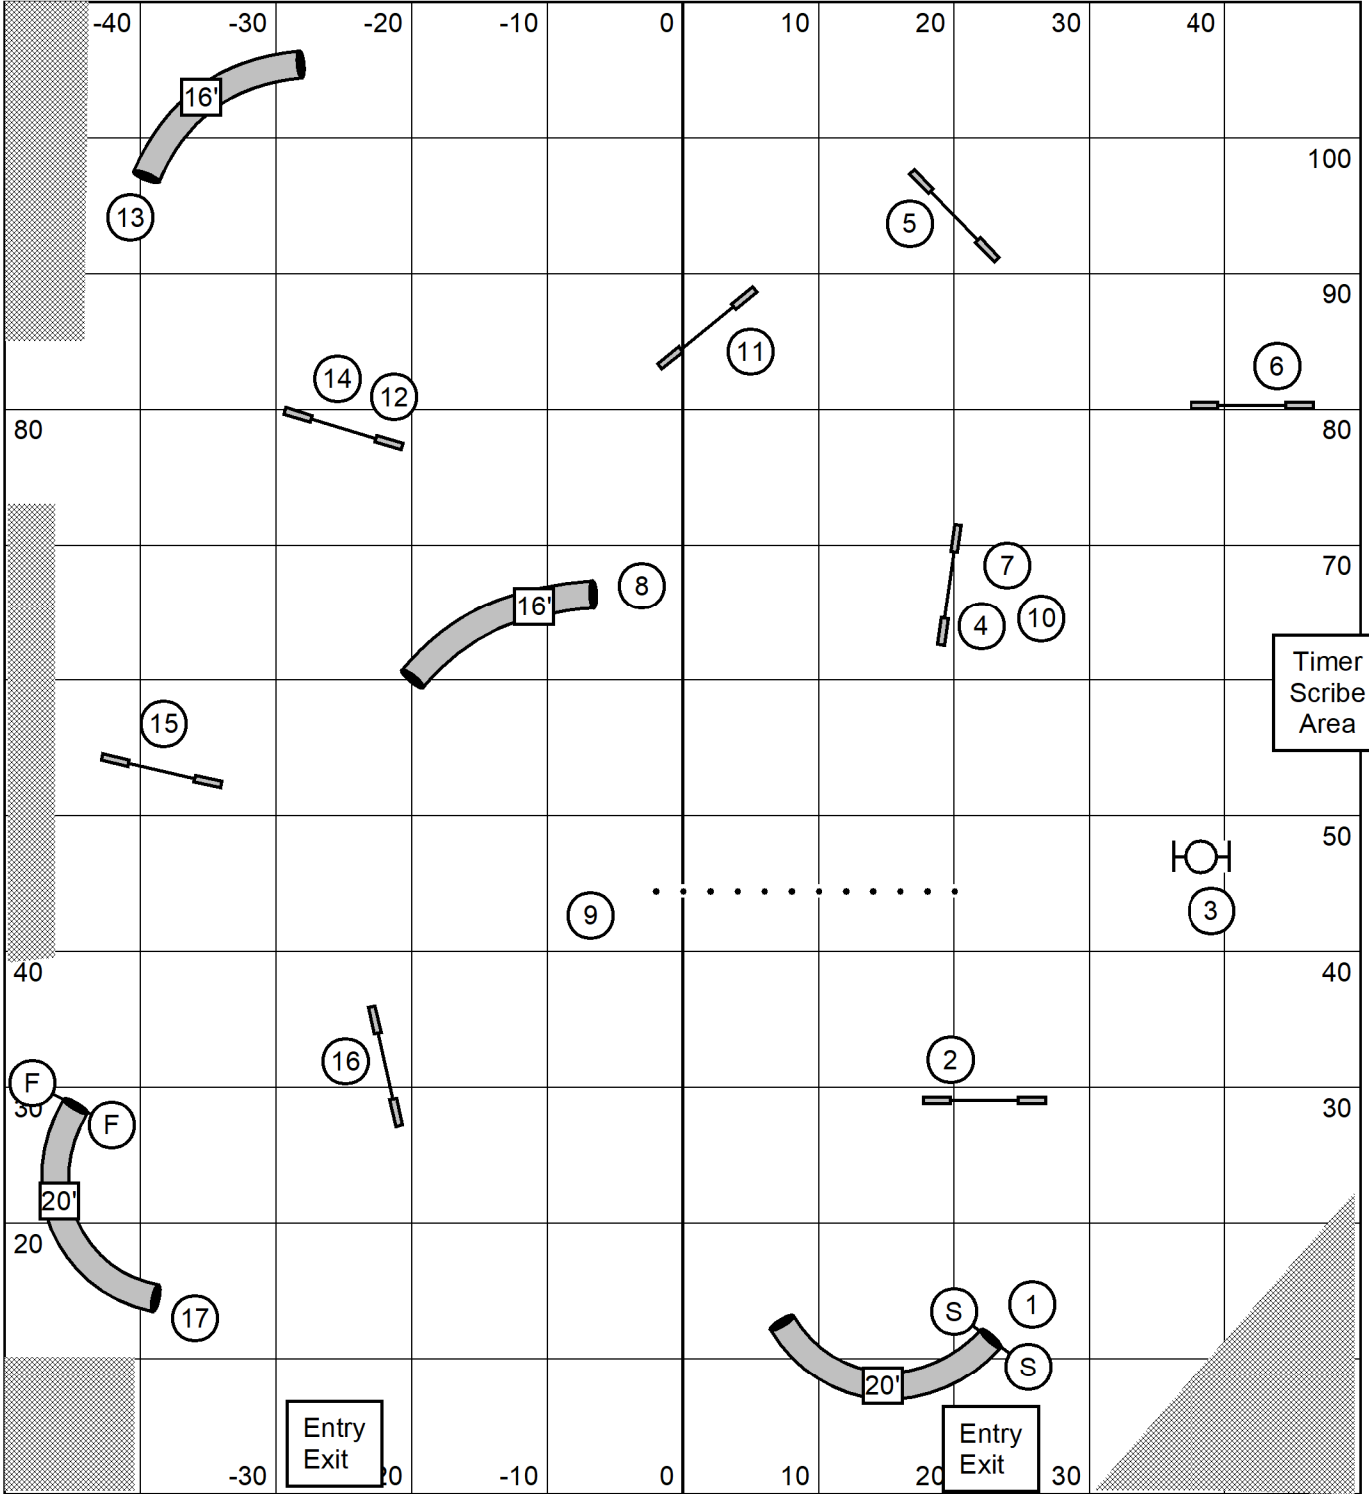

Senior/Champion Speedstakes

Sunday, June 30, 2024

Kinetic Dog UKI - Barto, PA

Designing Judge: Courtney Keys - Portland, OR

Map is only an approximation

Next dog in @ #14

Senior/Champion Jumping

Sunday, June 30, 2024

Kinetic Dog UKI - Barto, PA

Designing Judge: Courtney Keys - Portland, OR

Map is only an approximation

Next dog in @ #12

Map is only
an approximation

Senior/Champion Gamblers

Sunday, June 30, 2024

Kinetic Dog UKI - Barto, PA

Designing Judge: Courtney Keys - Portland, OR

Any two numbered
obstacles OK
in sequence
in opening

Jumps = 1 pt
Tunnels = 2 pts
Teeter = 3 pts
A-frame = 4 pts
Dogwalk
or weaves = 5 pts

Opening:
25 seconds

25 points
total to Q

Close:
20/22/24 = 13 s
8/12/16 = 15 s
Select +2

No contact
to contact

Squares
are 10 points
Circles
are 15 points

Entry
Exit

Entry
Exit

Map is only an approximation

Senior/Champion Agility