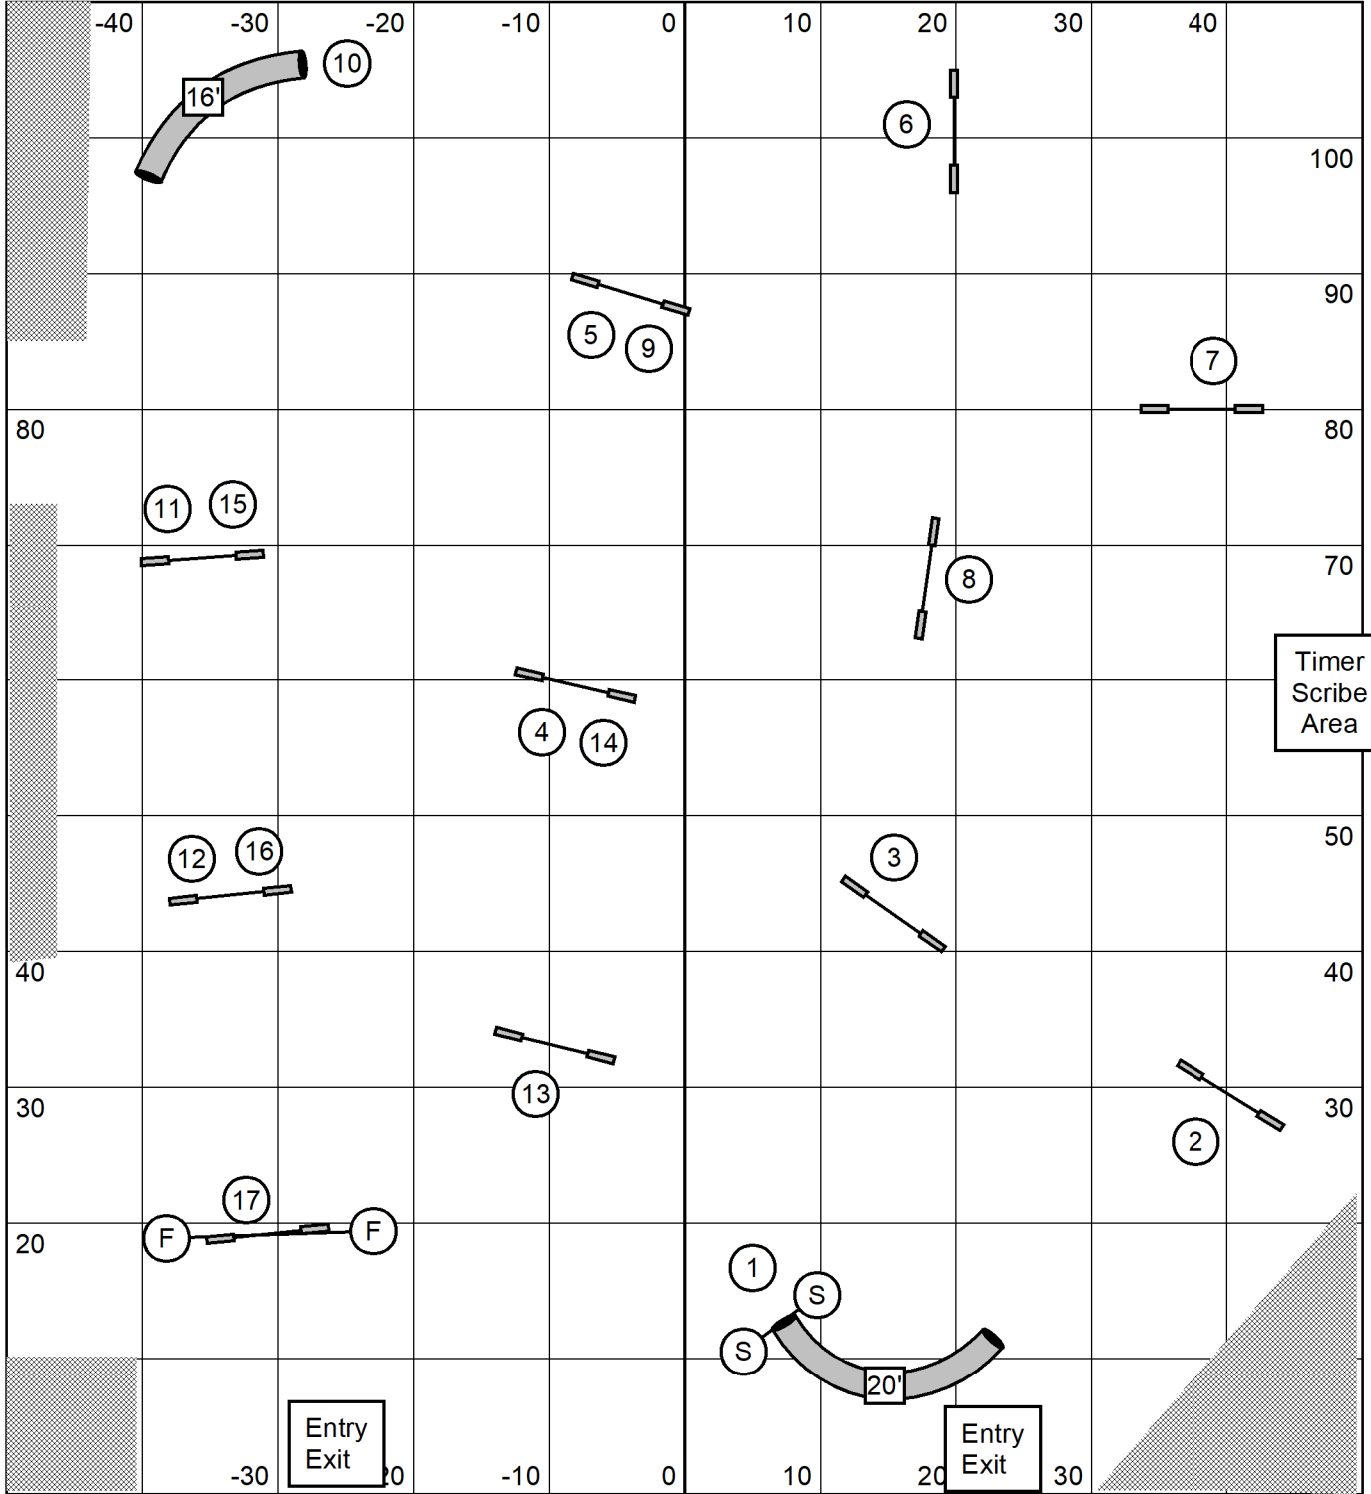

Senior/Champion Speedstakes

Sunday, June 30, 2024

Kinetic Dog UKI - Barto, PA

Designing Judge: Courtney Keys - Portland, OR

Map is only an approximation

Next dog in @ #14

Senior/Champion Jumping

Sunday, June 30, 2024

Kinetic Dog UKI - Barto, PA

Designing Judge: Courtney Keys - Portland, OR

Map is only an approximation

Next dog in @ #12

Map is only
an approximation

Senior/Champion Gamblers

Sunday, June 30, 2024

Kinetic Dog UKI - Barto, PA

Designing Judge: Courtney Keys - Portland, OR

Any two numbered
obstacles OK
in sequence
in opening

Jumps = 1 pt
Tunnels = 2 pts
Teeter = 3 pts
A-frame = 4 pts
Dogwalk
or weaves = 5 pts

Opening:
25 seconds

25 points
total to Q

Close:
20/22/24 = 13 s
8/12/16 = 15 s
Select +2

No contact
to contact

Squares
are 10 points
Circles
are 15 points

Entry
Exit

Entry
Exit

Map is only an approximation

Senior/Champion Agility