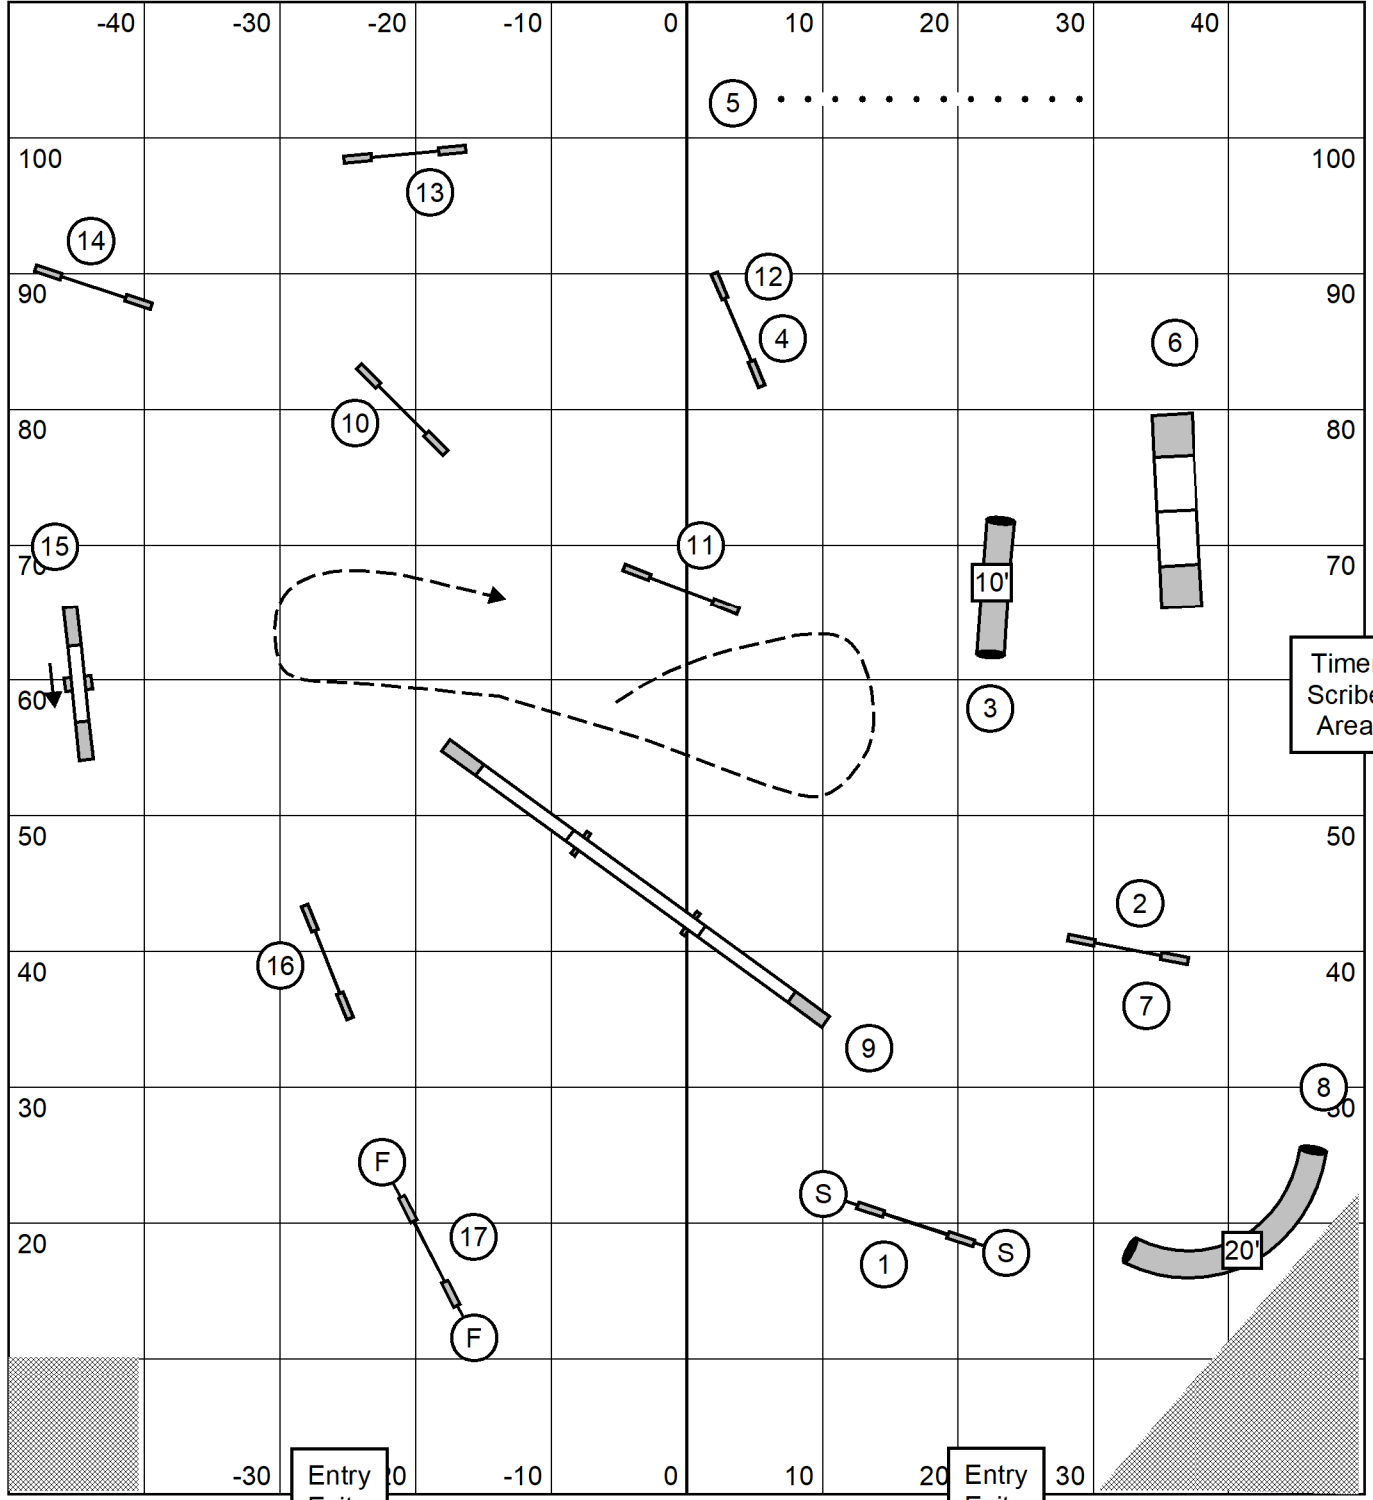

Map is only an approximation

Senior/Champion Agility

Saturday, June 29, 2024
Kinetic Dog UKI - Barto, PA

Designing Judge: Courtney Keys - Portland, OR

Next dog in @ #12

Timer Scribe Area

Entry
Exit

Entry
Exit

Map is only an approximation

Senior/Champion Jumping

Saturday, June 29, 2024
Kinetic Dog UKI - Barto, PA

Designing Judge: Courtney Keys - Portland, OR

Next dog in @ #16

Map is only an approximation

Senior/Champion Speedstakes

Saturday, June 29, 2024
Kinetic Dog UKI - Barto, PA

Designing Judge: Courtney Keys - Portland, OR

Next dog in @ #16