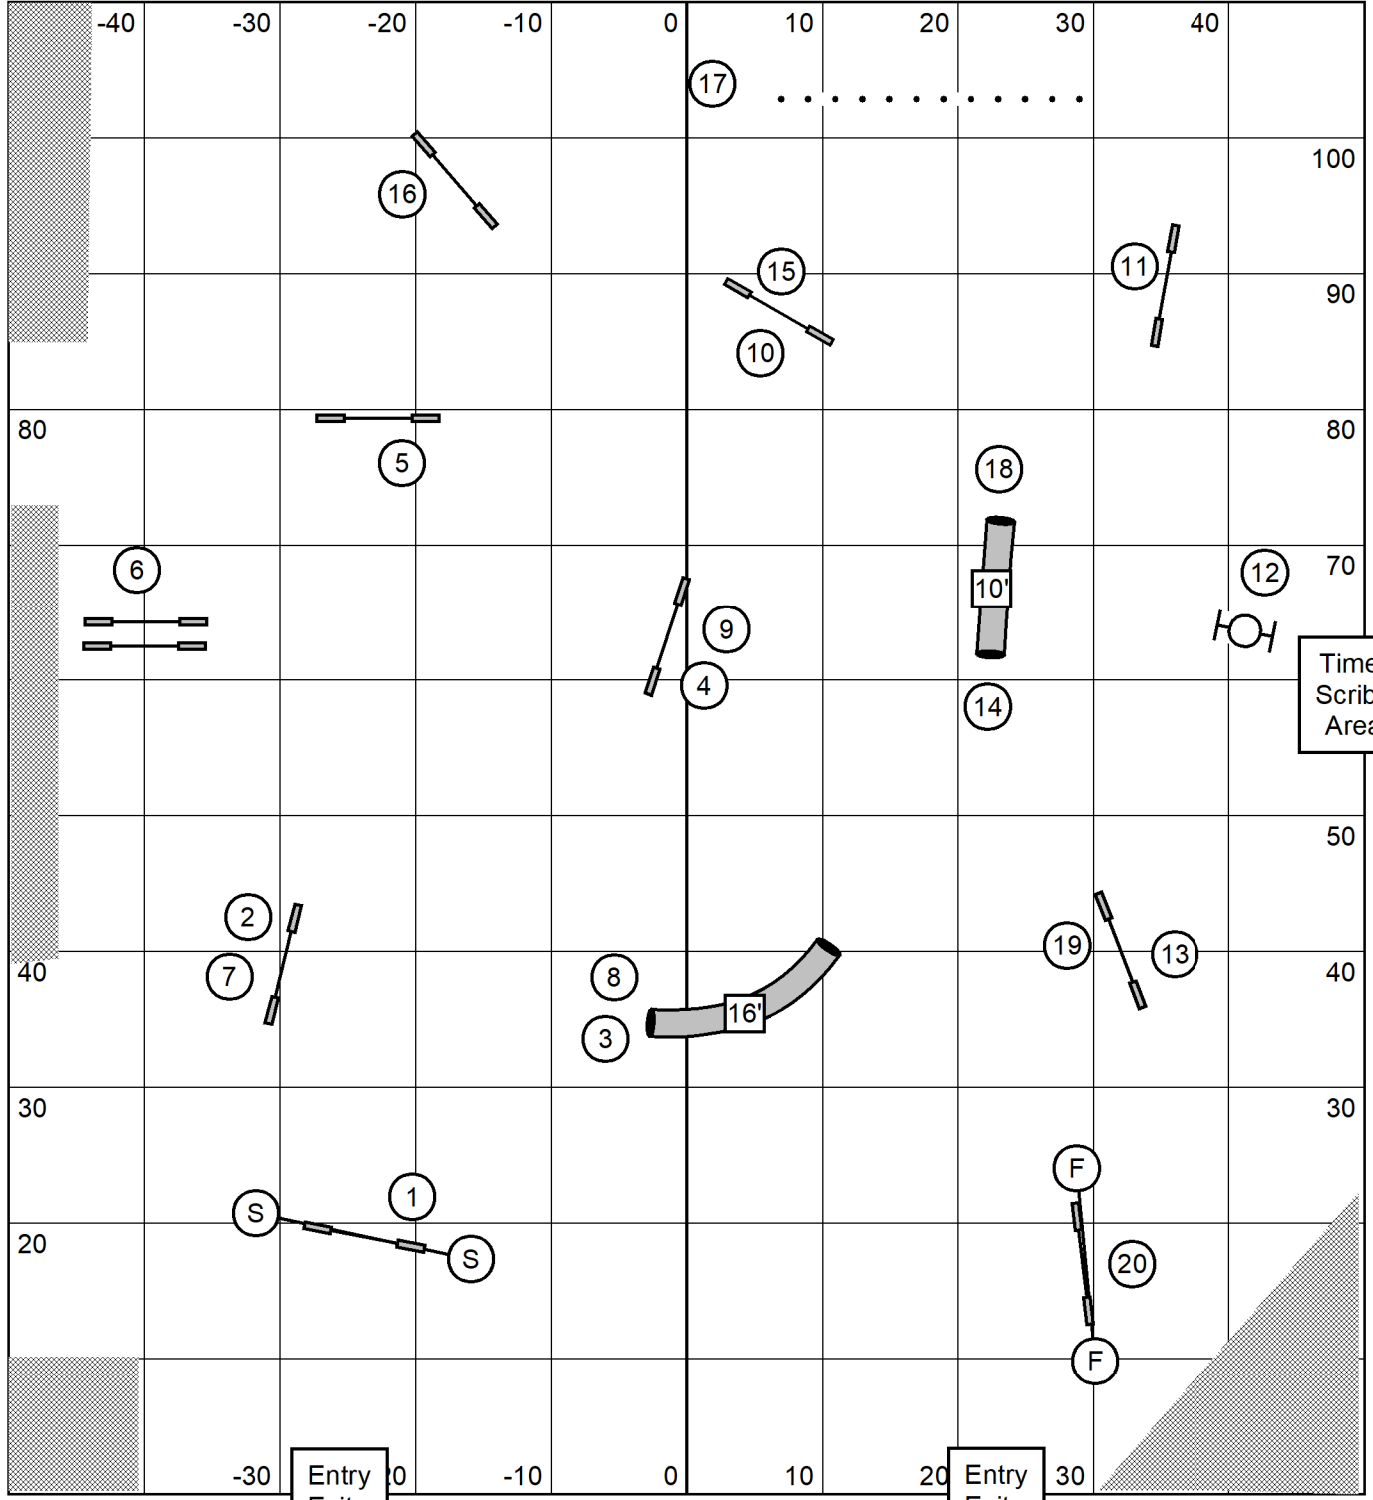

Map is only an approximation

Senior/Champion Agility

Saturday, June 29, 2024
Kinetic Dog UKI - Barto, PA

Designing Judge: Courtney Keys - Portland, OR

Next dog in @ #12

Timer Scribe Area

Entry
Exit

Entry
Exit

Map is only an approximation

Senior/Champion Jumping

Saturday, June 29, 2024
Kinetic Dog UKI - Barto, PA

Designing Judge: Courtney Keys - Portland, OR

Next dog in @ #16

Map is only an approximation

Senior/Champion Speedstakes

Saturday, June 29, 2024
Kinetic Dog UKI - Barto, PA

Designing Judge: Courtney Keys - Portland, OR

Next dog in @ #16