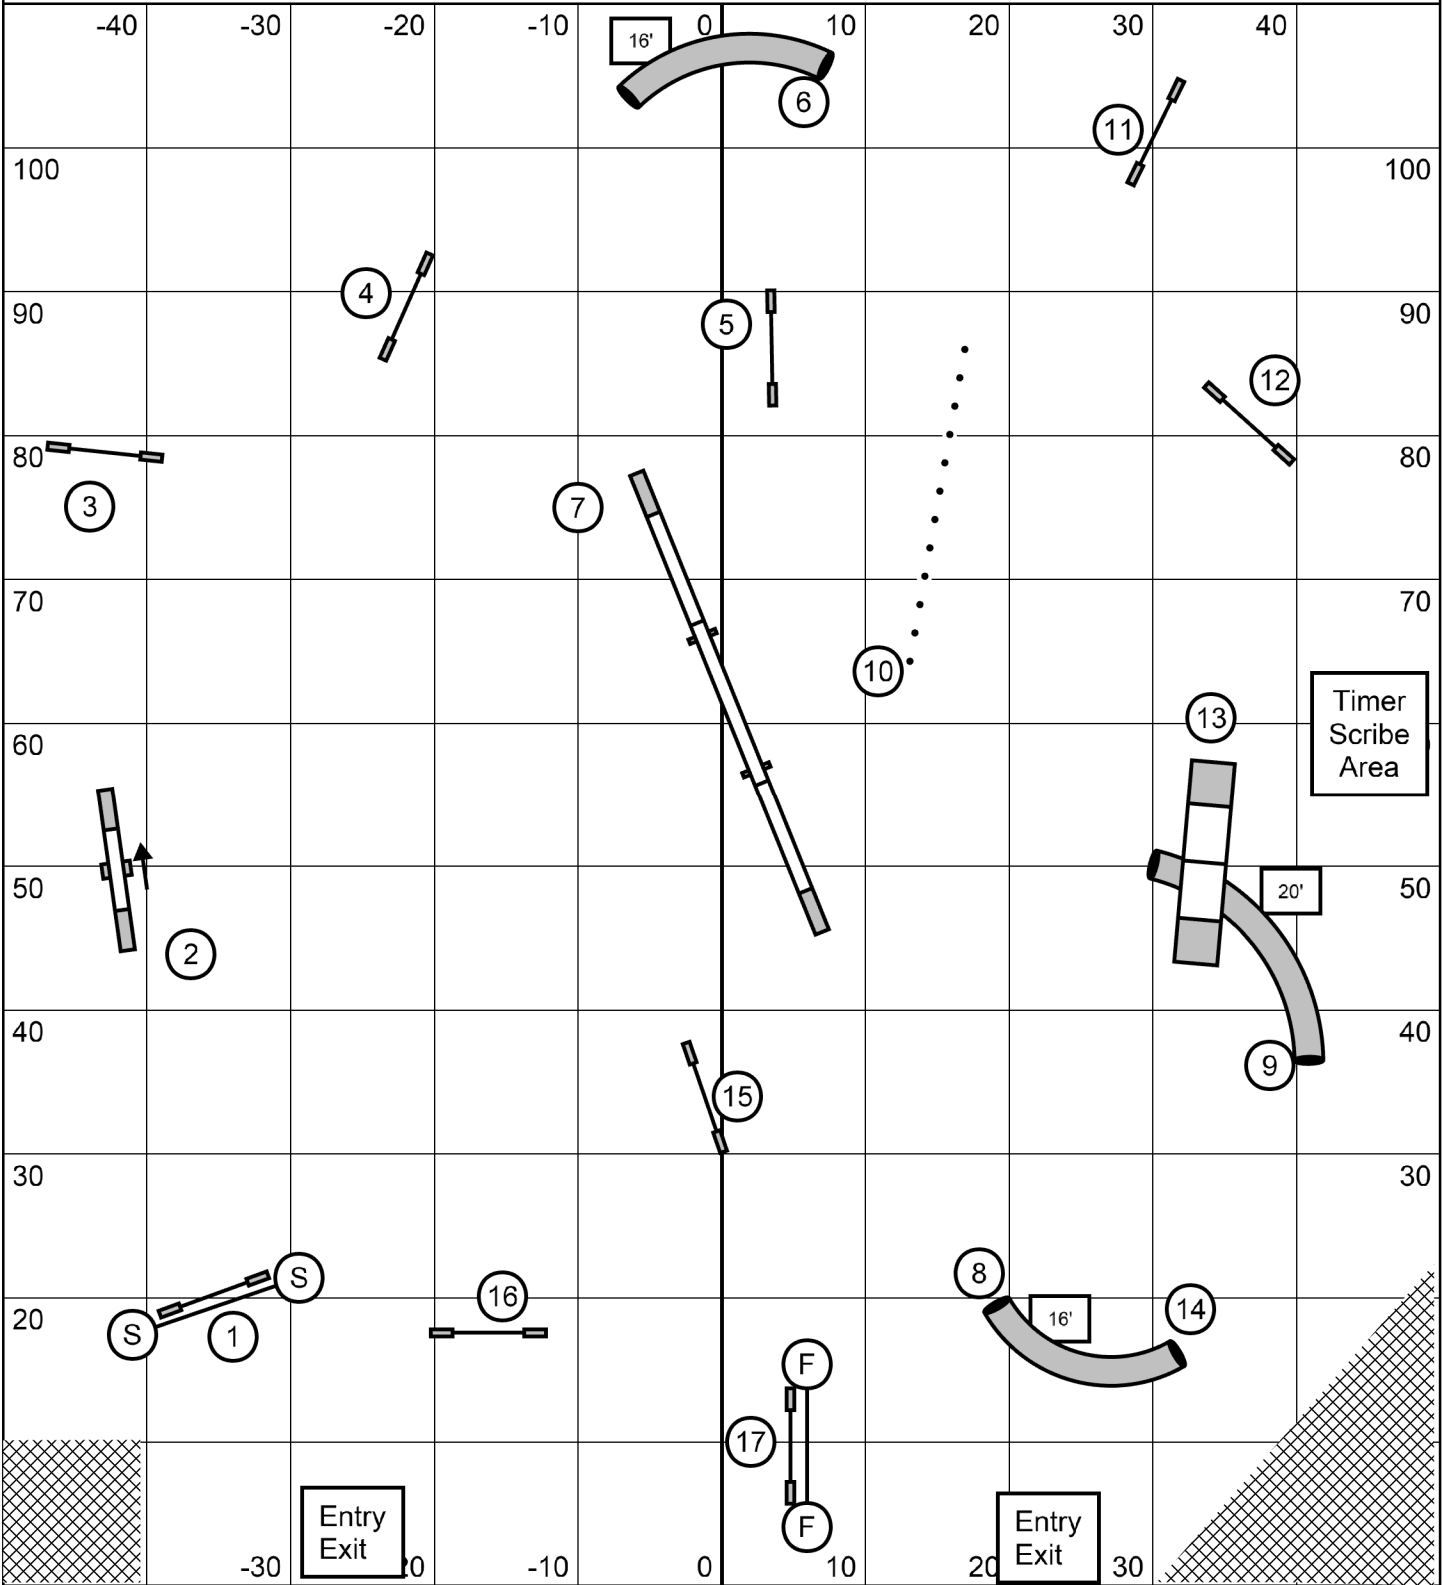

Map is only an approximation

Kinetic Dog UKI - Barto, PA
Sat Oct. 5, 2024 - Beg/Nov Agility
Course Designer & Judge: Dave Grubel

Map is only an approximation

Kinetic Dog UKI - Barto, PA
Sat Oct. 5, 2024 - Beg/Nov Jumping
Course Designer & Judge: Dave Grubel

Map is only an approximation

Kinetic Dog UKI - Barto, PA
Sat Oct. 5, 2024 - Beg/Nov Speedstakes
Course Designer & Judge: Dave Grubel