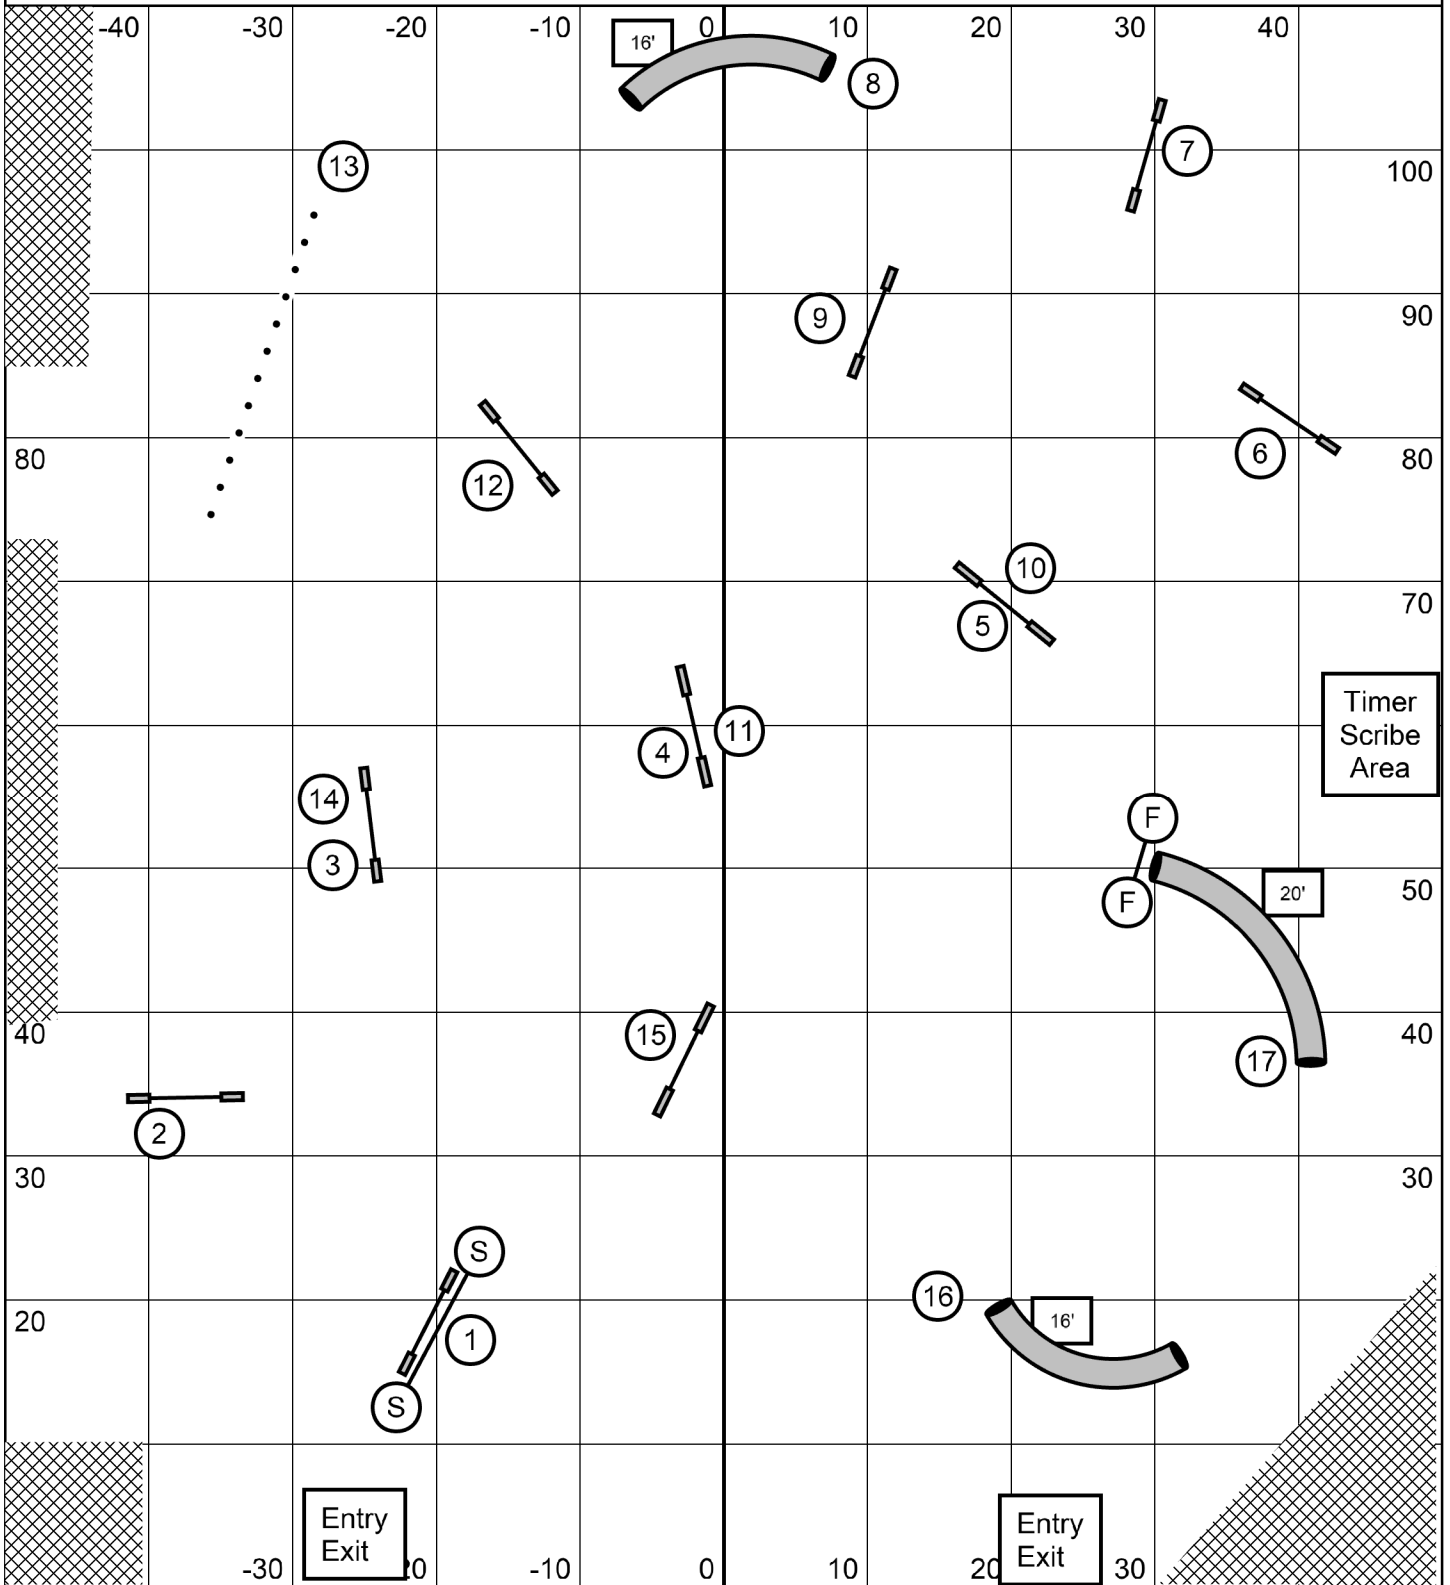

Map is only an approximation

Kinetic Dog UKI - Barto, PA
Sat Oct. 5, 2024 - Beg/Nov Agility
Course Designer & Judge: Dave Grubel

Map is only an approximation

Kinetic Dog UKI - Barto, PA
Sat Oct. 5, 2024 - Beg/Nov Jumping
Course Designer & Judge: Dave Grubel

Map is only an approximation

Kinetic Dog UKI - Barto, PA
Sat Oct. 5, 2024 - Beg/Nov Speedstakes
Course Designer & Judge: Dave Grubel