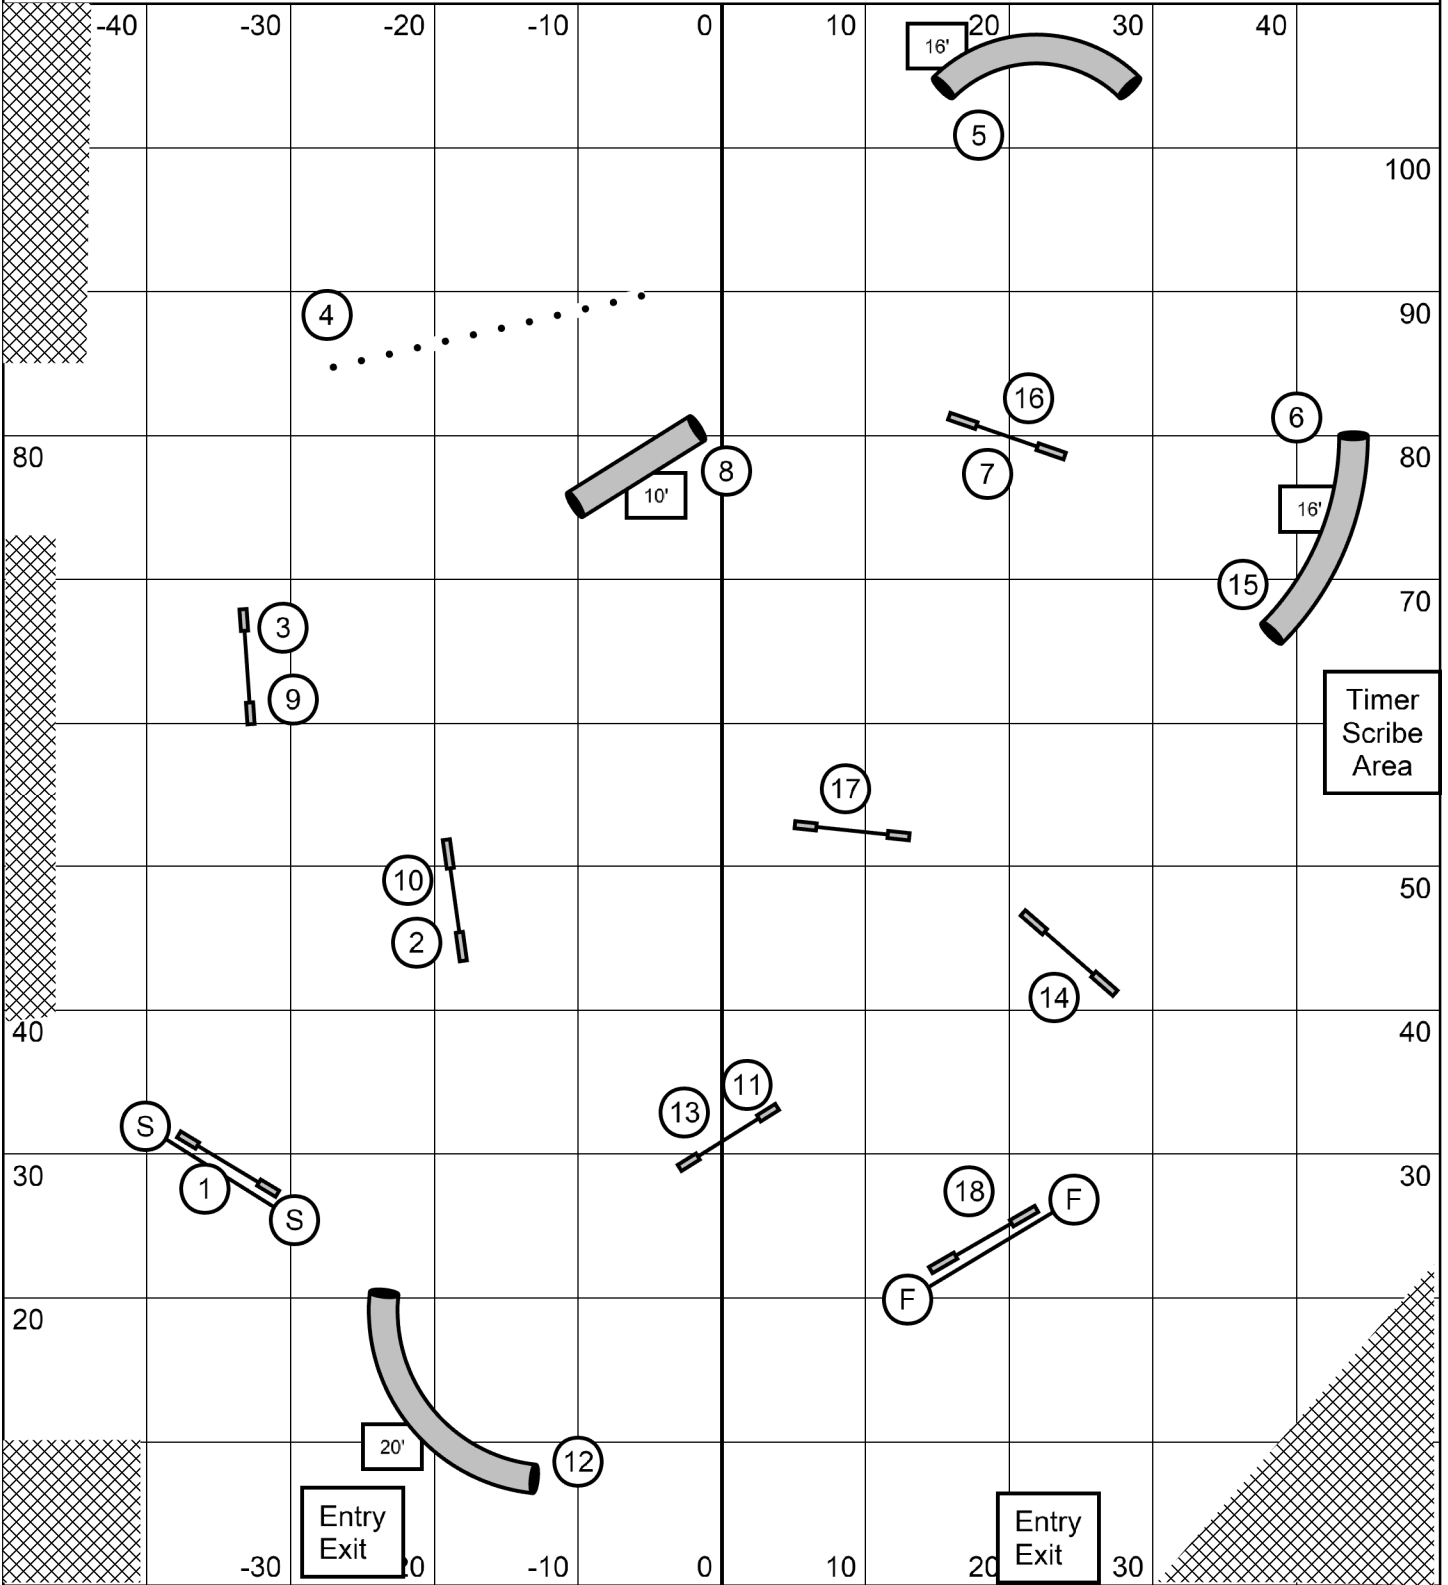

Map is only an approximation

Kinetic Dog UKI - Barto, PA
Sun Oct. 6, 2024 - Beg/Nov Speedstakes
Course Designer & Judge: Dave Grubel

Map is only an approximation

Kinetic Dog UKI - Barto, PA
Sun Oct. 6, 2024 - Beg/Nov Jumping
Course Designer & Judge: Dave Grubel

Map is only an approximation

Kinetic Dog UKI - Barto, PA
Sun Oct. 6, 2024 - Beg/Nov Snooker
Course Designer & Judge: Dave Grubel

4S, 8, 12, 16" = 47s
16S, 20, 22, 24" = 45s

Map is only an approximation

Kinetic Dog UKI - Barto, PA
Sun Oct. 6, 2024 - Beg/Nov Agility
Course Designer & Judge: Dave Grubel