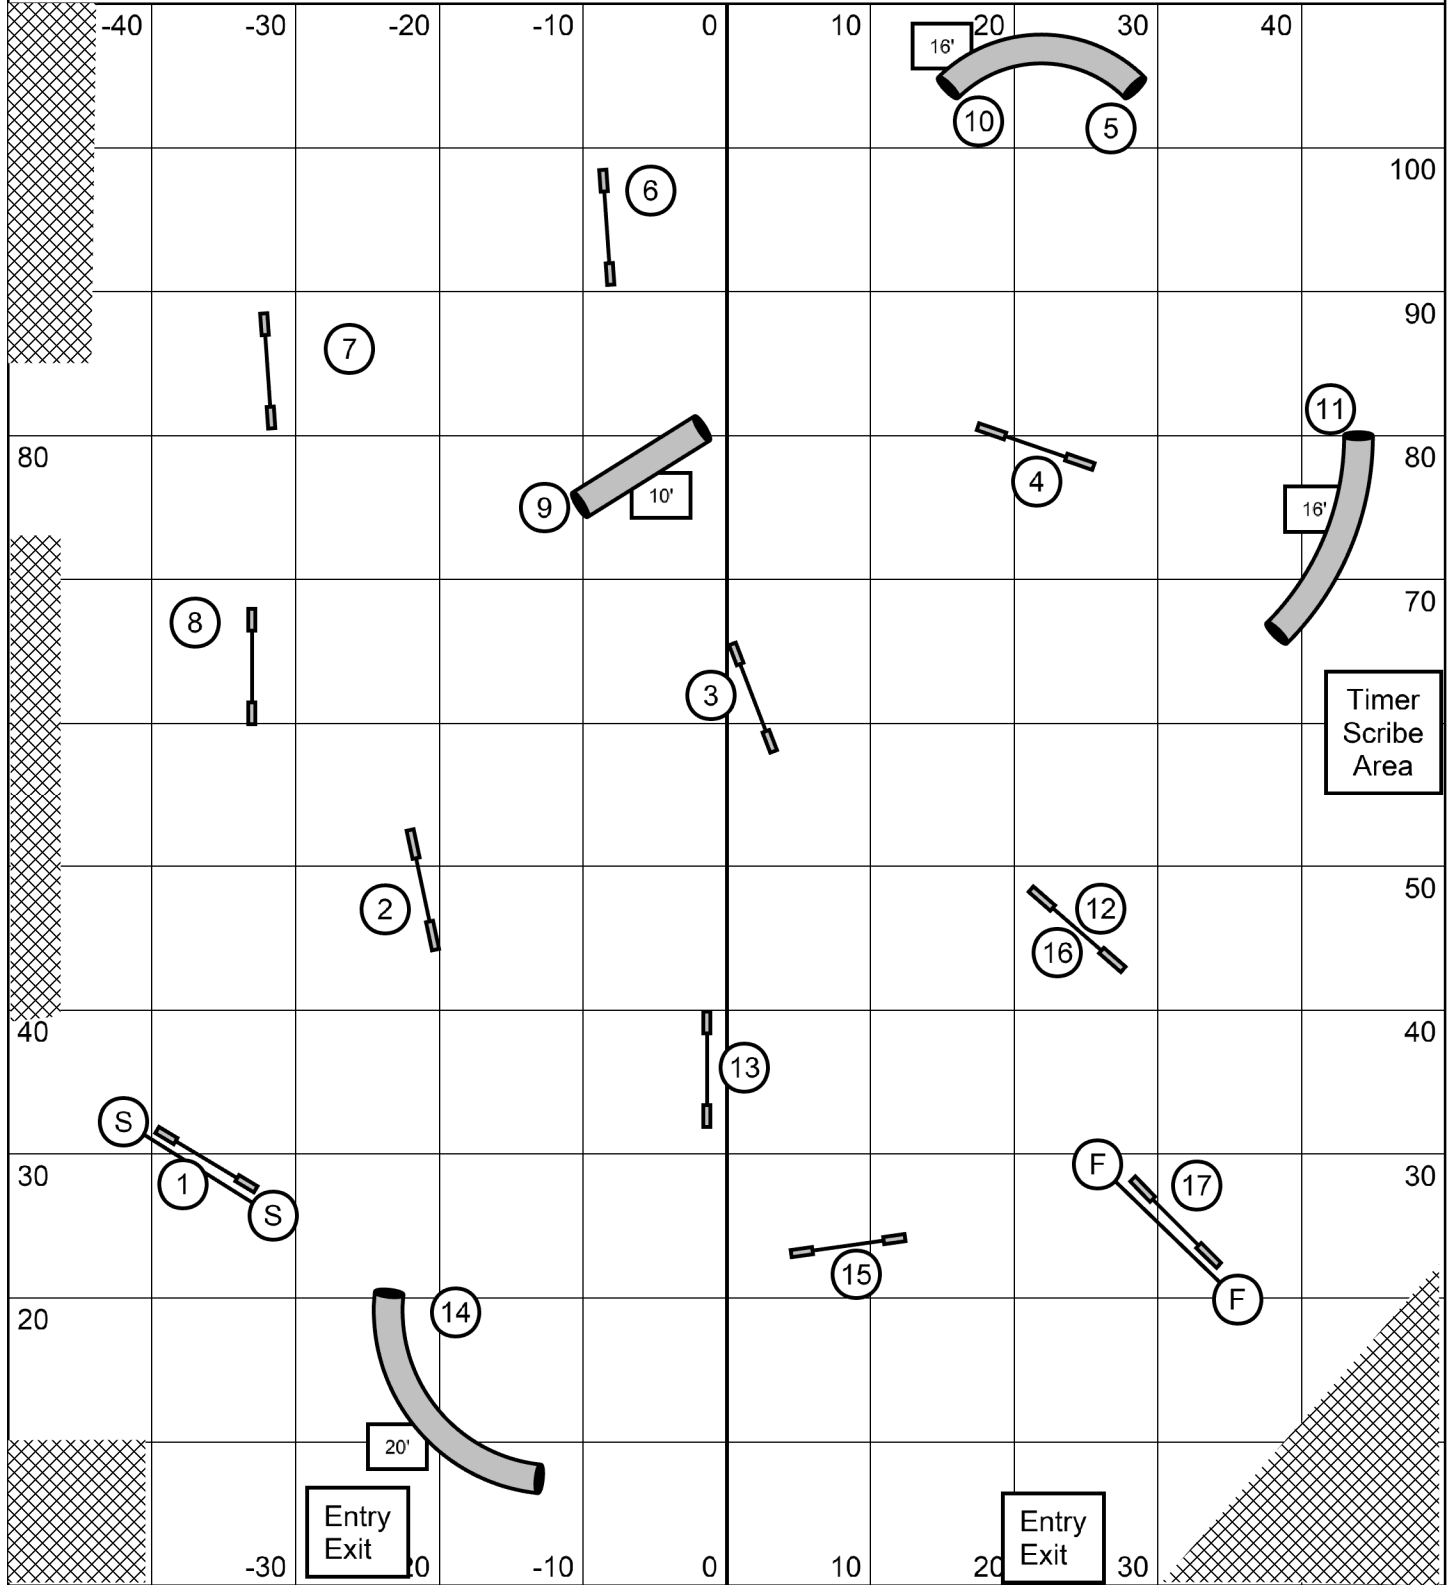

Map is only an approximation

Kinetic Dog UKI - Barto, PA
Sun Oct. 6, 2024 - Beg/Nov Speedstakes
Course Designer & Judge: Dave Grubel

Map is only an approximation

Kinetic Dog UKI - Barto, PA
Sun Oct. 6, 2024 - Beg/Nov Jumping
Course Designer & Judge: Dave Grubel

Map is only an approximation

Kinetic Dog UKI - Barto, PA
Sun Oct. 6, 2024 - Beg/Nov Snooker
Course Designer & Judge: Dave Grubel

4S, 8, 12, 16" = 47s
16S, 20, 22, 24" = 45s

Map is only an approximation

Kinetic Dog UKI - Barto, PA
Sun Oct. 6, 2024 - Beg/Nov Agility
Course Designer & Judge: Dave Grubel