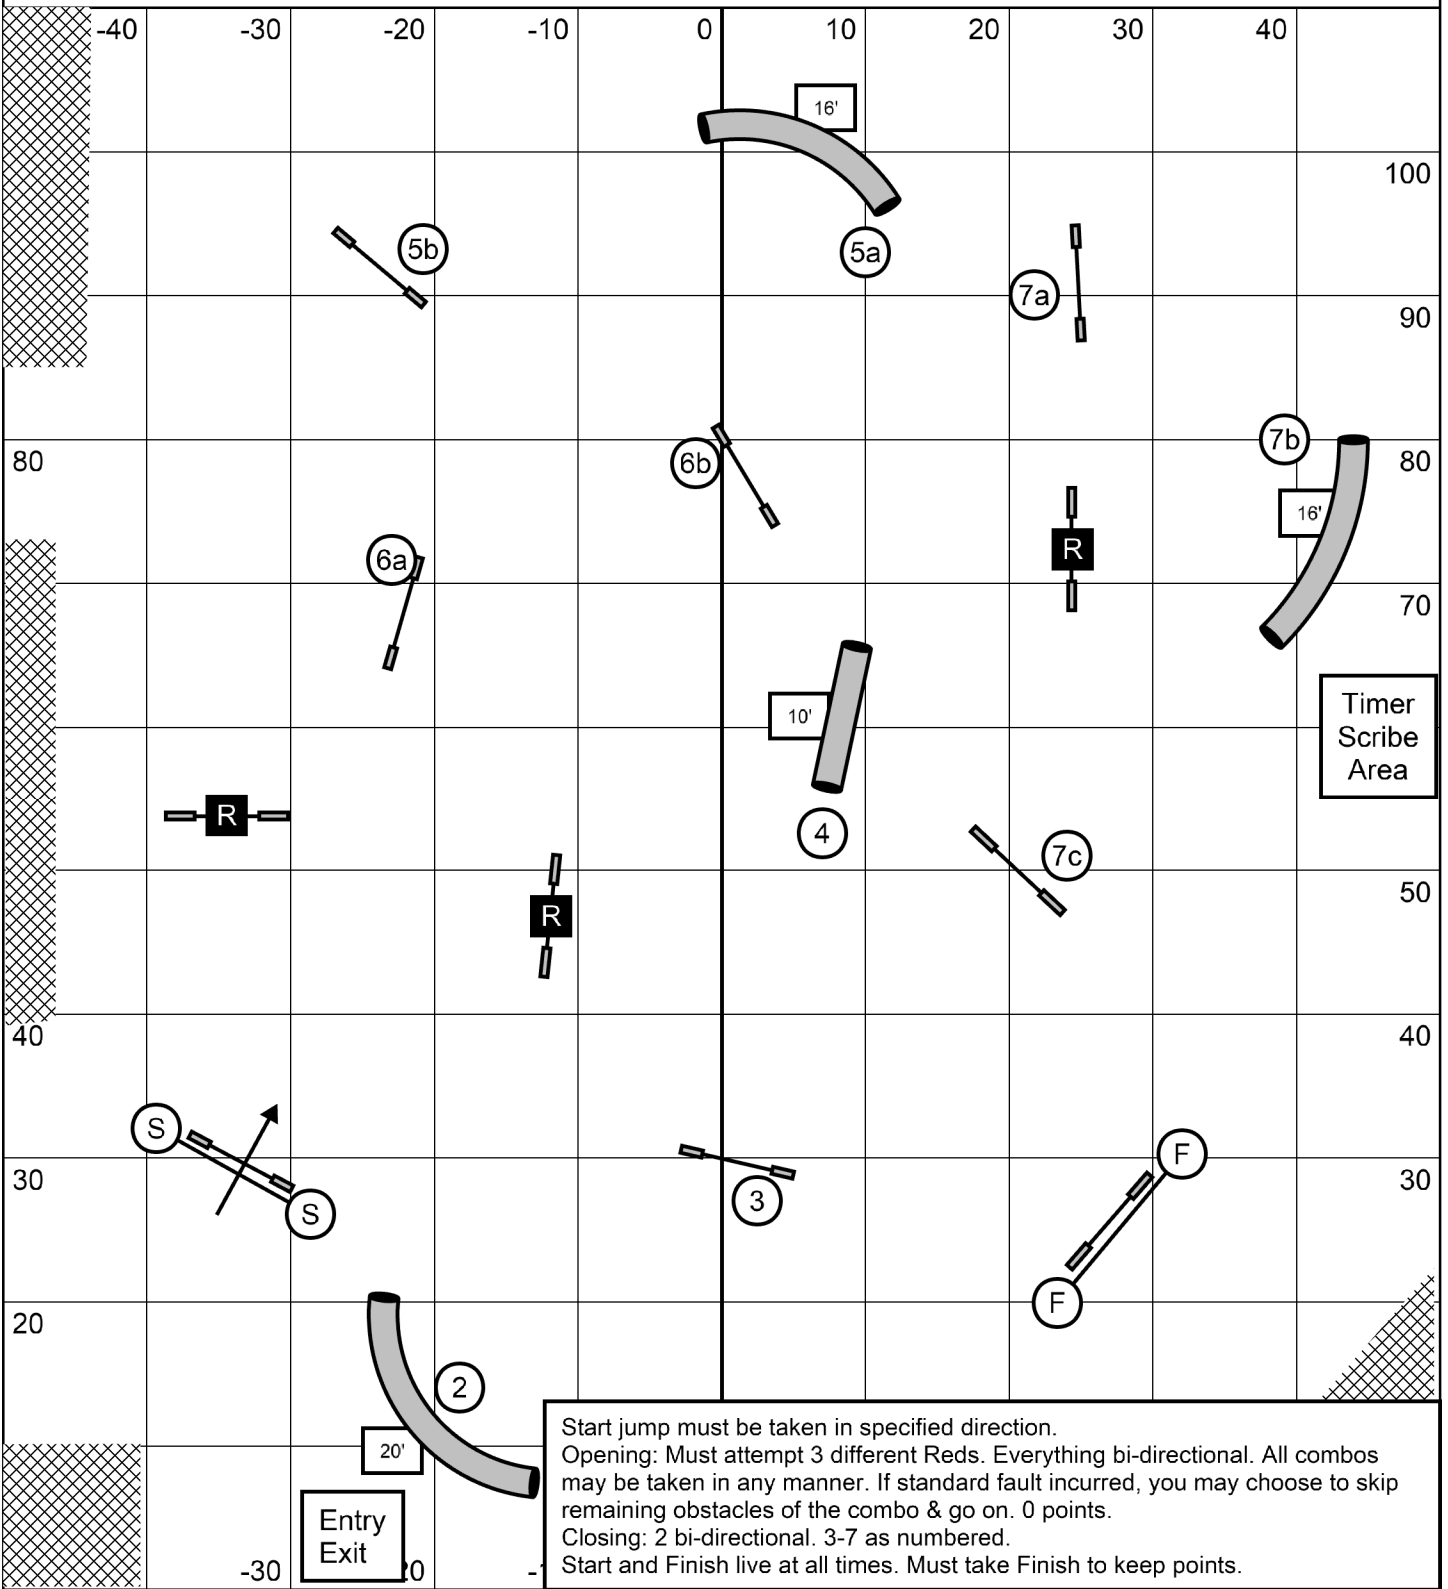

Map is only an approximation

Kinetic Dog UKI - Barto, PA
Sun Oct. 6, 2024 - Beg/Nov Speedstakes
Course Designer & Judge: Dave Grubel

Map is only an approximation

Kinetic Dog UKI - Barto, PA
Sun Oct. 6, 2024 - Beg/Nov Jumping
Course Designer & Judge: Dave Grubel

Map is only an approximation

Kinetic Dog UKI - Barto, PA
Sun Oct. 6, 2024 - Beg/Nov Snooker
Course Designer & Judge: Dave Grubel

4S, 8, 12, 16" = 47s
16S, 20, 22, 24" = 45s

Map is only an approximation

Kinetic Dog UKI - Barto, PA
Sun Oct. 6, 2024 - Beg/Nov Agility
Course Designer & Judge: Dave Grubel