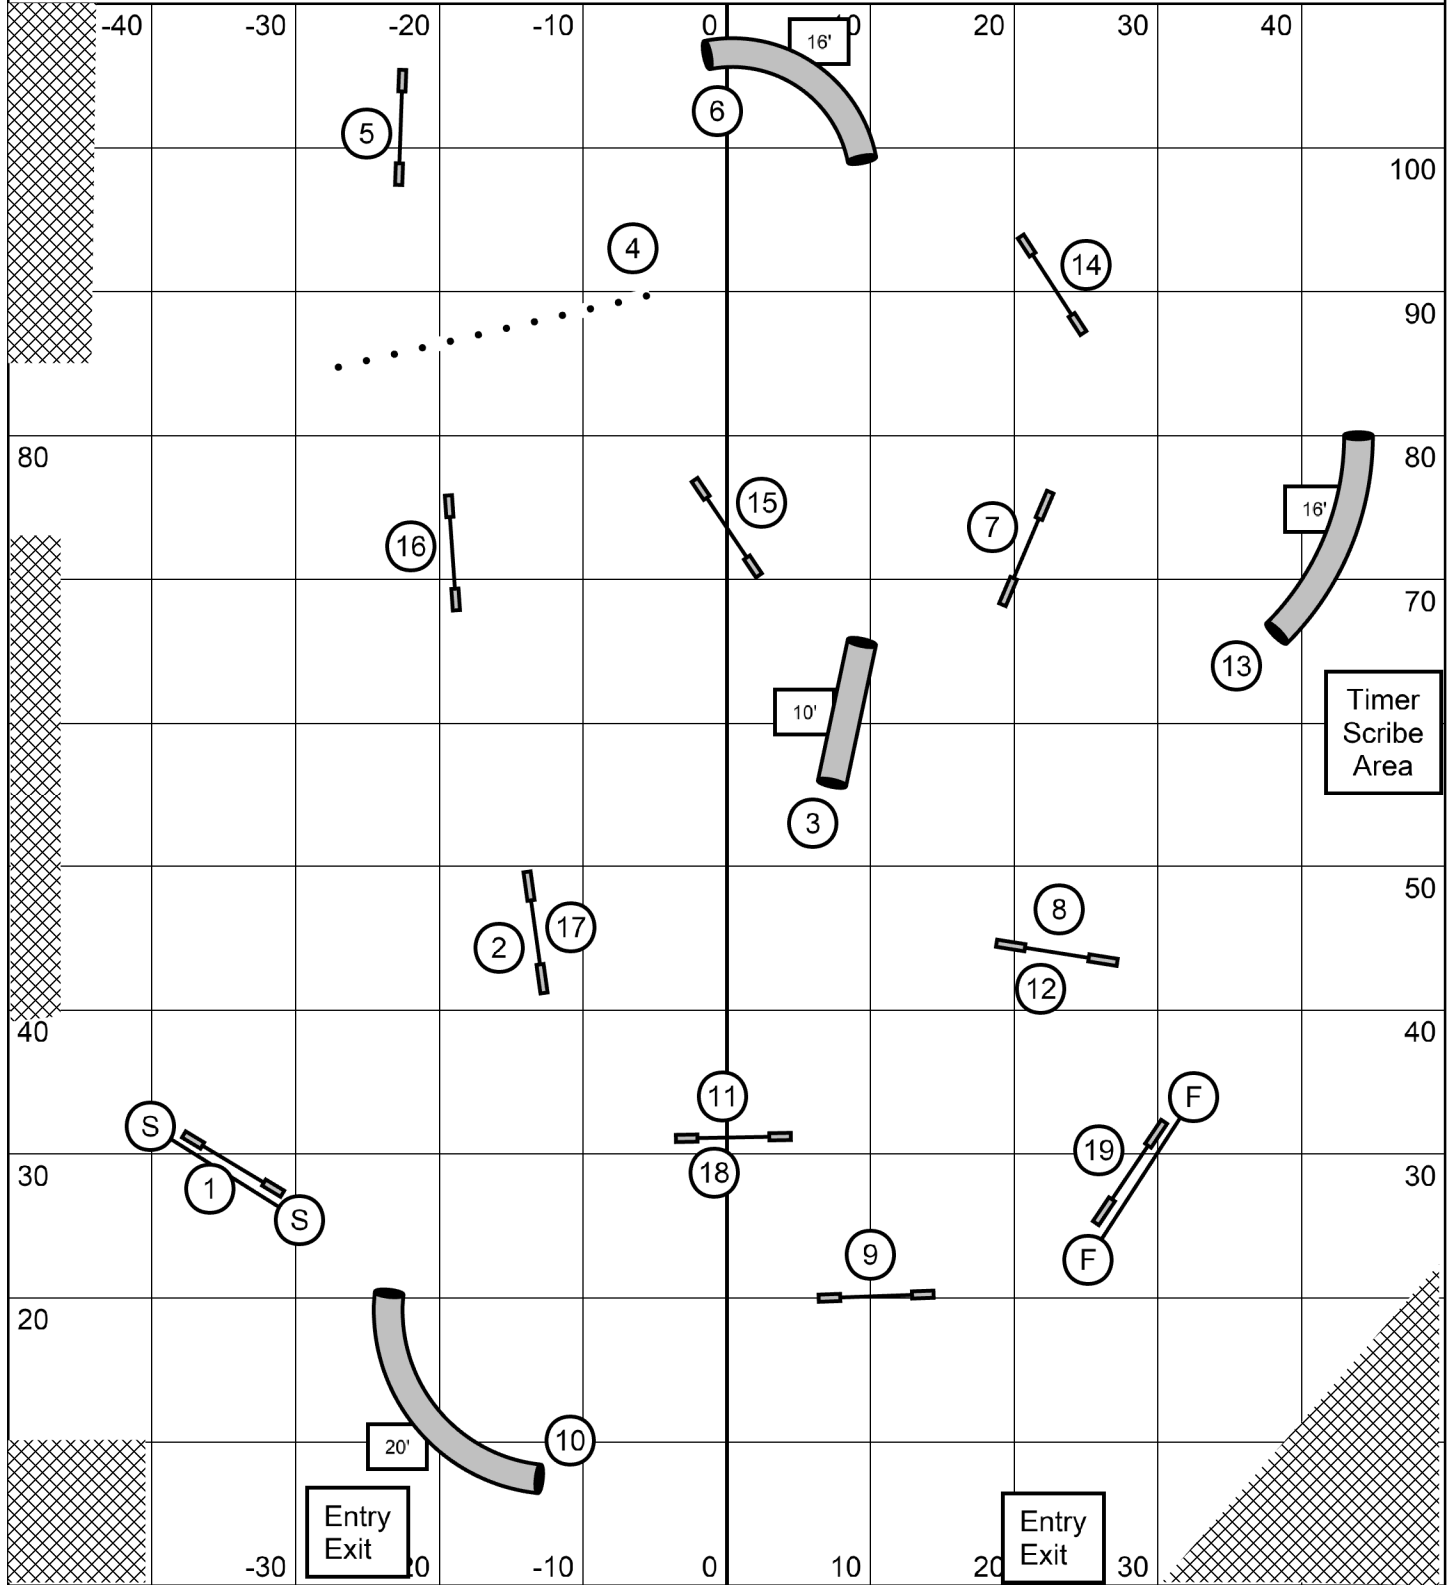

Map is only an approximation

Kinetic Dog UKI - Barto, PA  
**Sun Oct. 6, 2024 - Sr/Ch Speedstakes**  
Course Designer & Judge: Dave Grubel

Map is only an approximation

Kinetic Dog UKI - Barto, PA  
Sun Oct. 6, 2024 - Sr/Ch Jumping  
Course Designer & Judge: Dave Grubel

Map is only an approximation

Kinetic Dog UKI - Barto, PA  
**Sun Oct. 6, 2024 - Sr/Ch Snooker**  
Course Designer & Judge: Dave Grubel

4S,8,12,16" = 47s  
16S,20,22,24" = 45s

Map is only an approximation

Kinetic Dog UKI - Barto, PA  
**Sun Oct. 6, 2024 - Sr/Ch Agility**  
Course Designer & Judge: Dave Grubel