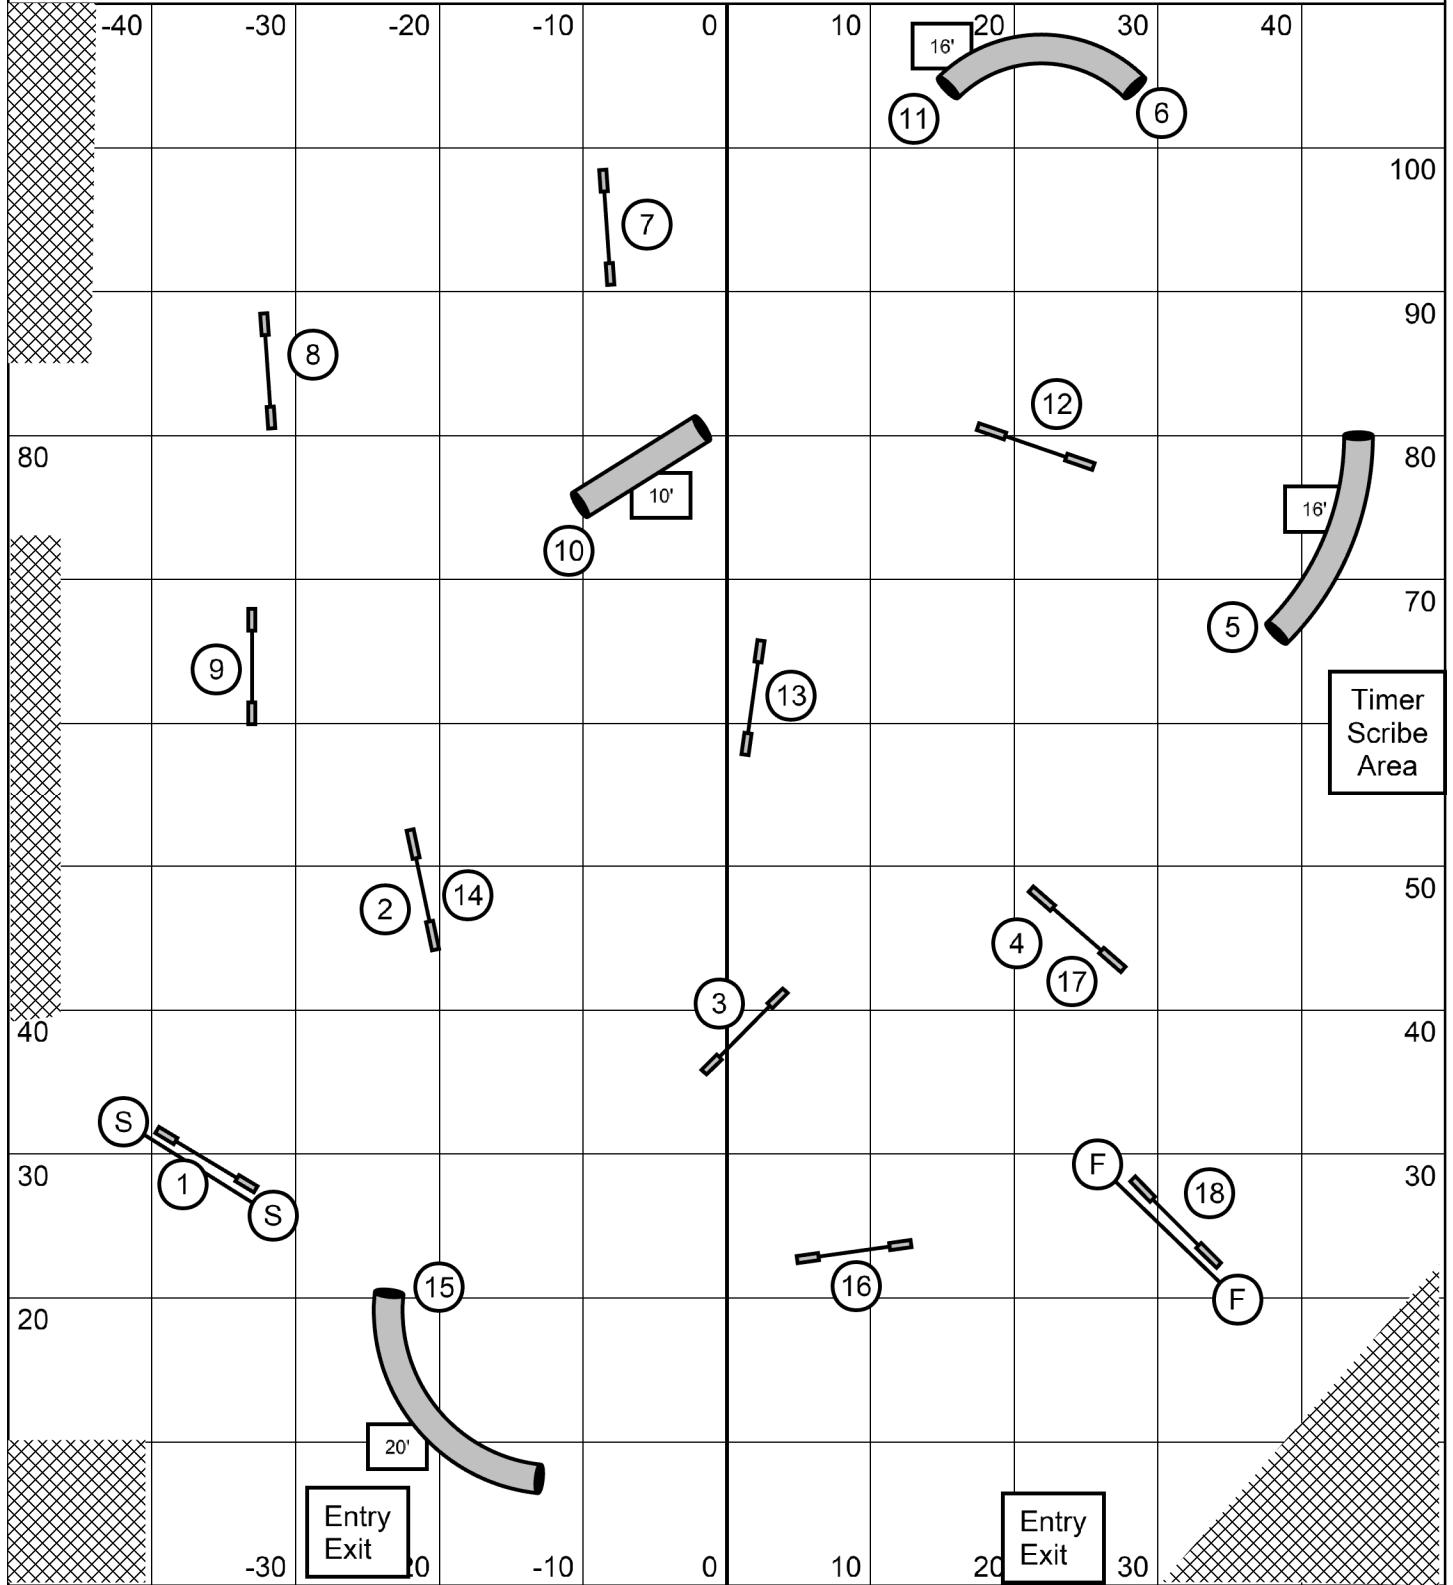

Map is only an approximation

Kinetic Dog UKI - Barto, PA  
**Sun Oct. 6, 2024 - Sr/Ch Speedstakes**  
Course Designer & Judge: Dave Grubel

Map is only an approximation

Kinetic Dog UKI - Barto, PA  
Sun Oct. 6, 2024 - Sr/Ch Jumping  
Course Designer & Judge: Dave Grubel

Map is only an approximation

Kinetic Dog UKI - Barto, PA  
**Sun Oct. 6, 2024 - Sr/Ch Snooker**  
Course Designer & Judge: Dave Grubel

4S,8,12,16" = 47s  
16S,20,22,24" = 45s

Map is only an approximation

Kinetic Dog UKI - Barto, PA  
**Sun Oct. 6, 2024 - Sr/Ch Agility**  
Course Designer & Judge: Dave Grubel