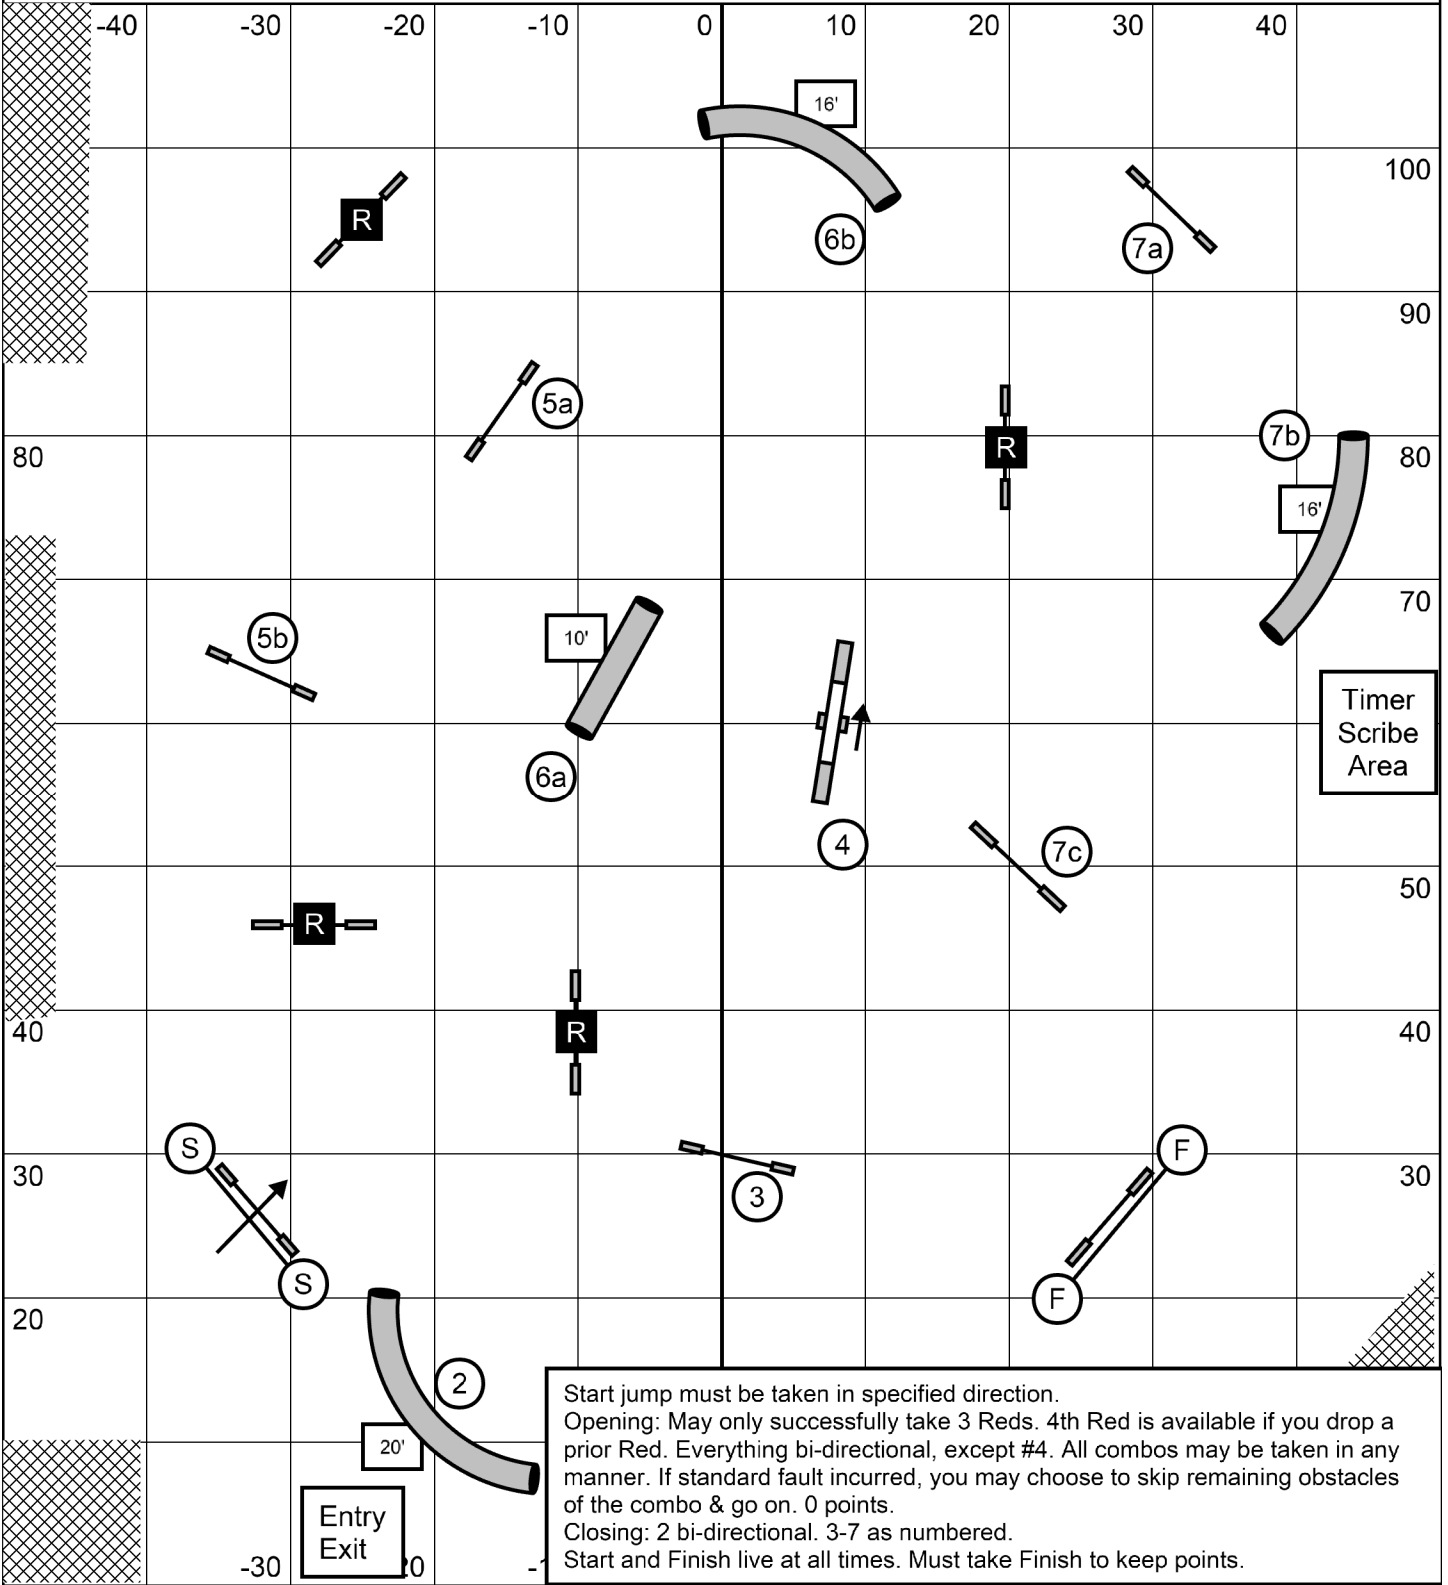

Map is only an approximation

Kinetic Dog UKI - Barto, PA  
**Sun Oct. 6, 2024 - Sr/Ch Speedstakes**  
Course Designer & Judge: Dave Grubel

Map is only an approximation

Kinetic Dog UKI - Barto, PA  
Sun Oct. 6, 2024 - Sr/Ch Jumping  
Course Designer & Judge: Dave Grubel

Map is only an approximation

Kinetic Dog UKI - Barto, PA  
**Sun Oct. 6, 2024 - Sr/Ch Snooker**  
Course Designer & Judge: Dave Grubel

4S,8,12,16" = 47s  
16S,20,22,24" = 45s

Map is only an approximation

Kinetic Dog UKI - Barto, PA  
**Sun Oct. 6, 2024 - Sr/Ch Agility**  
Course Designer & Judge: Dave Grubel