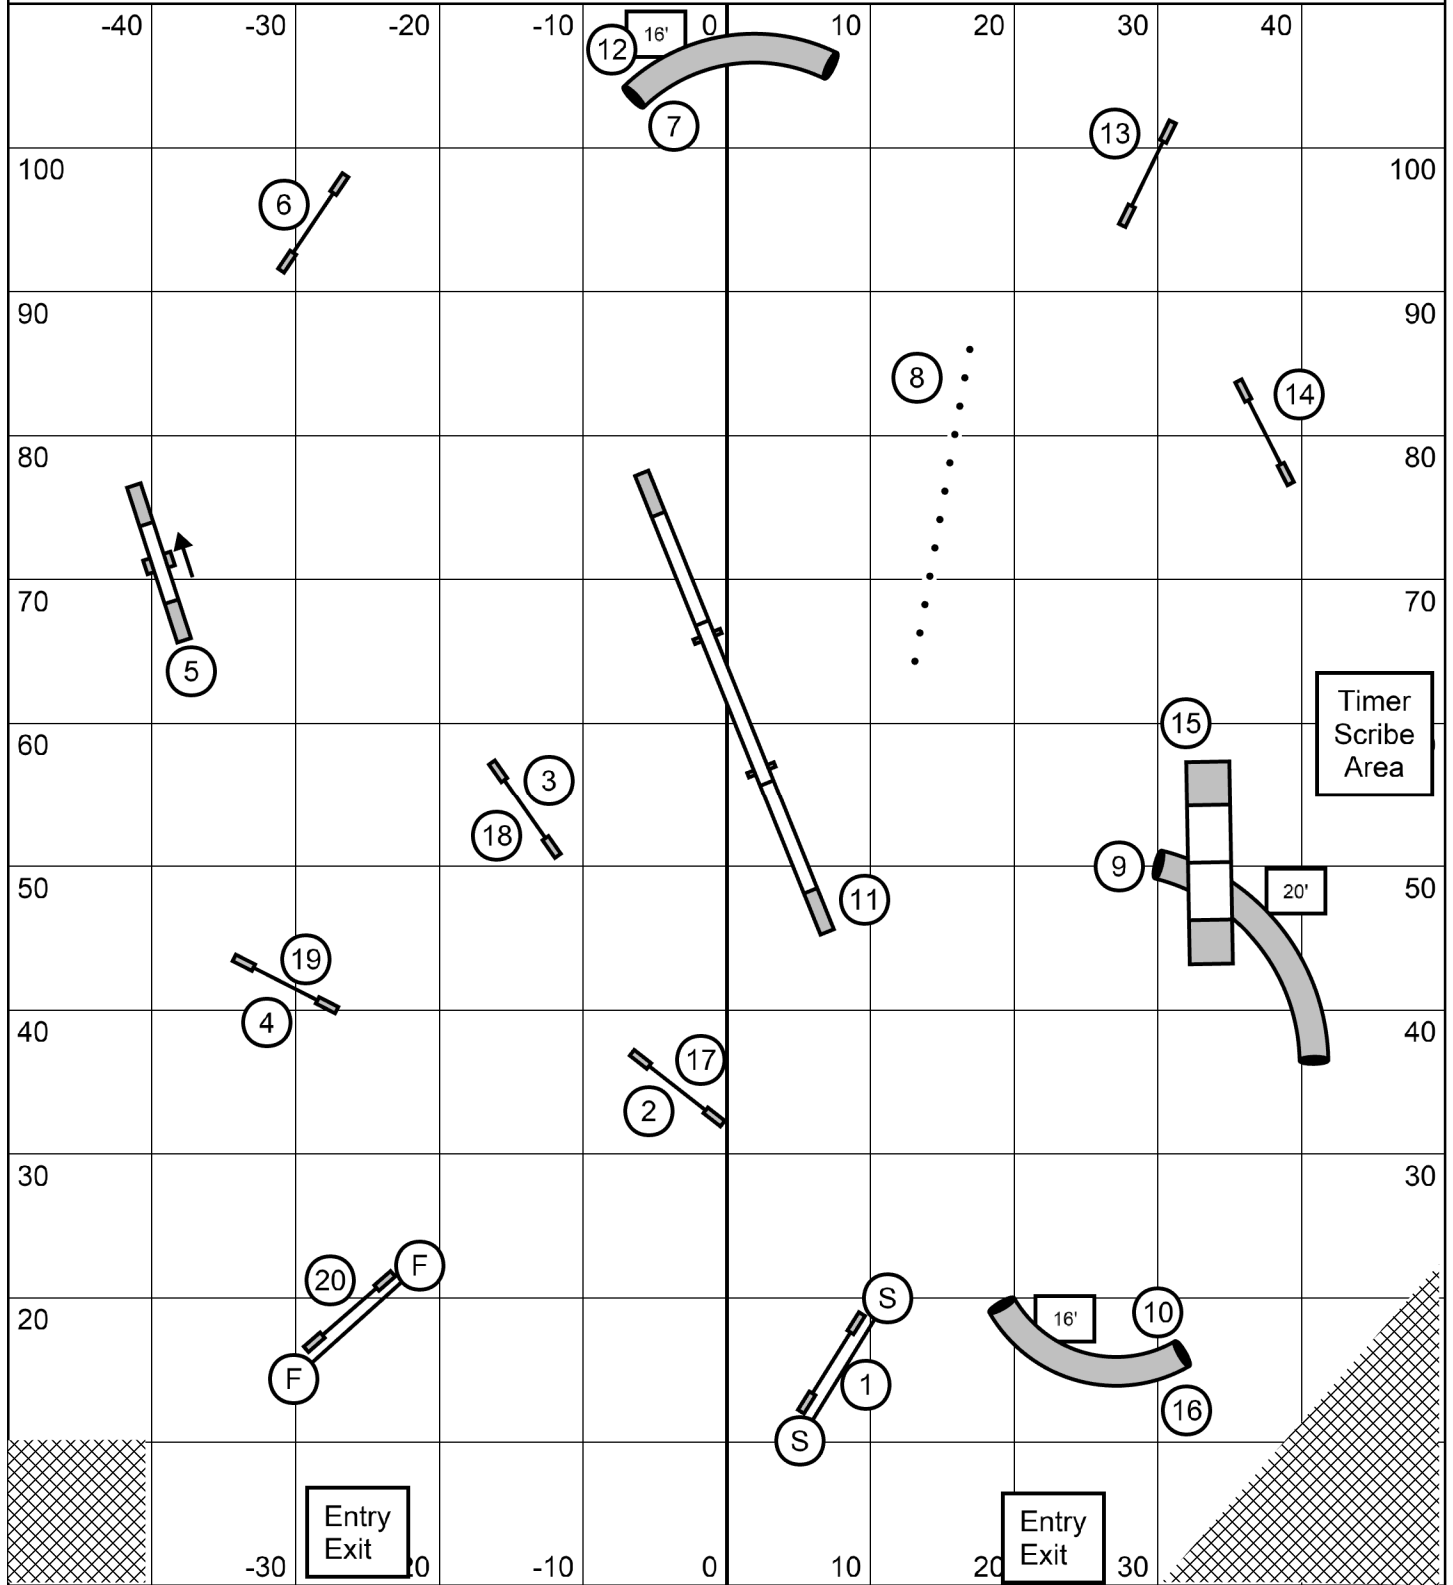

Map is only an approximation

Kinetic Dog UKI - Barto, PA
Sat Oct. 5, 2024 - Sr/Ch Agility
Course Designer & Judge: Dave Grubel

Map is only an approximation

Kinetic Dog UKI - Barto, PA
Sat Oct. 5, 2024 - Sr/Ch Jumping
Course Designer & Judge: Dave Grubel

Map is only an approximation

Kinetic Dog UKI - Barto, PA
Sat Oct. 5, 2024 - Sr/Ch Speedstakes
Course Designer & Judge: Dave Grubel