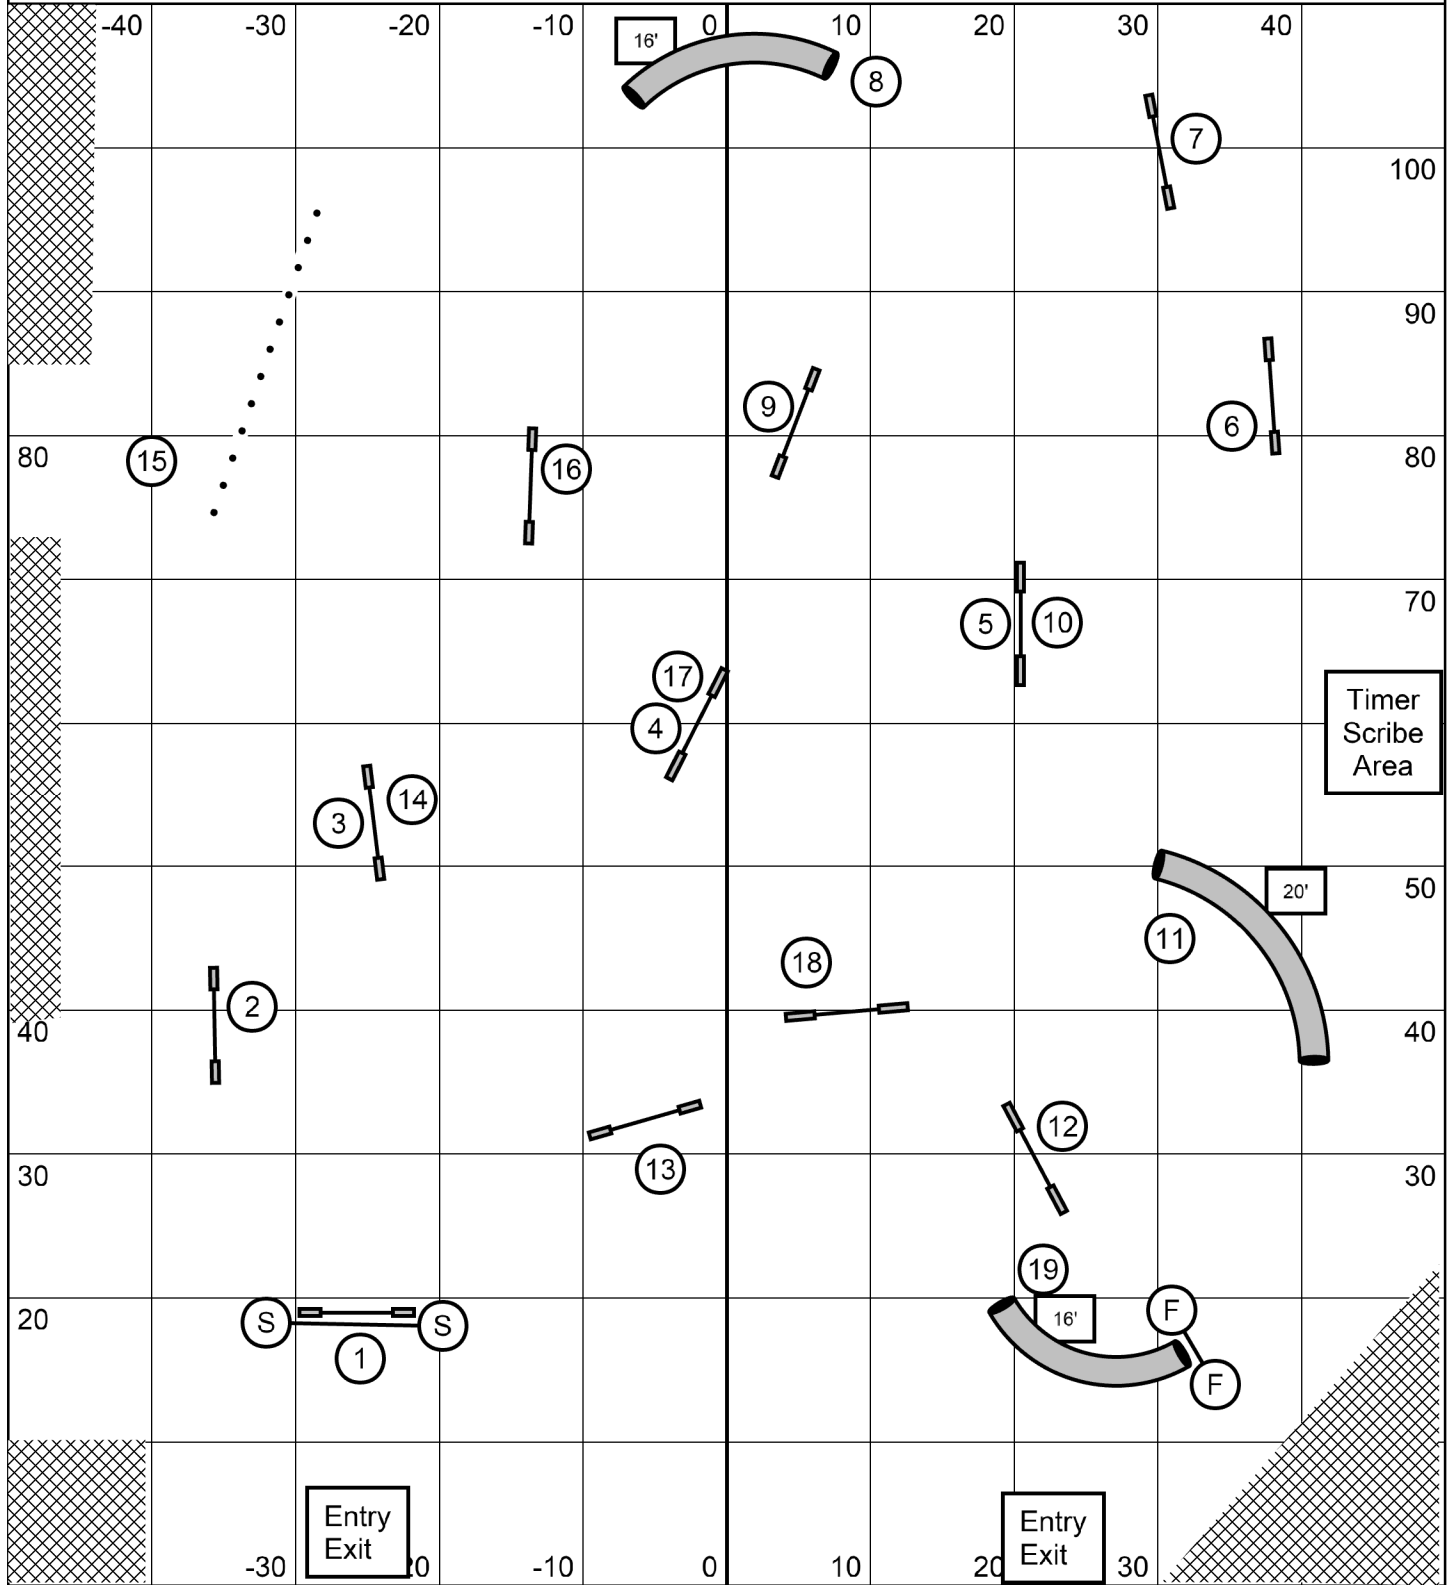

Map is only an approximation

Kinetic Dog UKI - Barto, PA
Sat Oct. 5, 2024 - Sr/Ch Agility
Course Designer & Judge: Dave Grubel

Map is only an approximation

Kinetic Dog UKI - Barto, PA
Sat Oct. 5, 2024 - Sr/Ch Jumping
Course Designer & Judge: Dave Grubel

Map is only an approximation

Kinetic Dog UKI - Barto, PA
Sat Oct. 5, 2024 - Sr/Ch Speedstakes
Course Designer & Judge: Dave Grubel