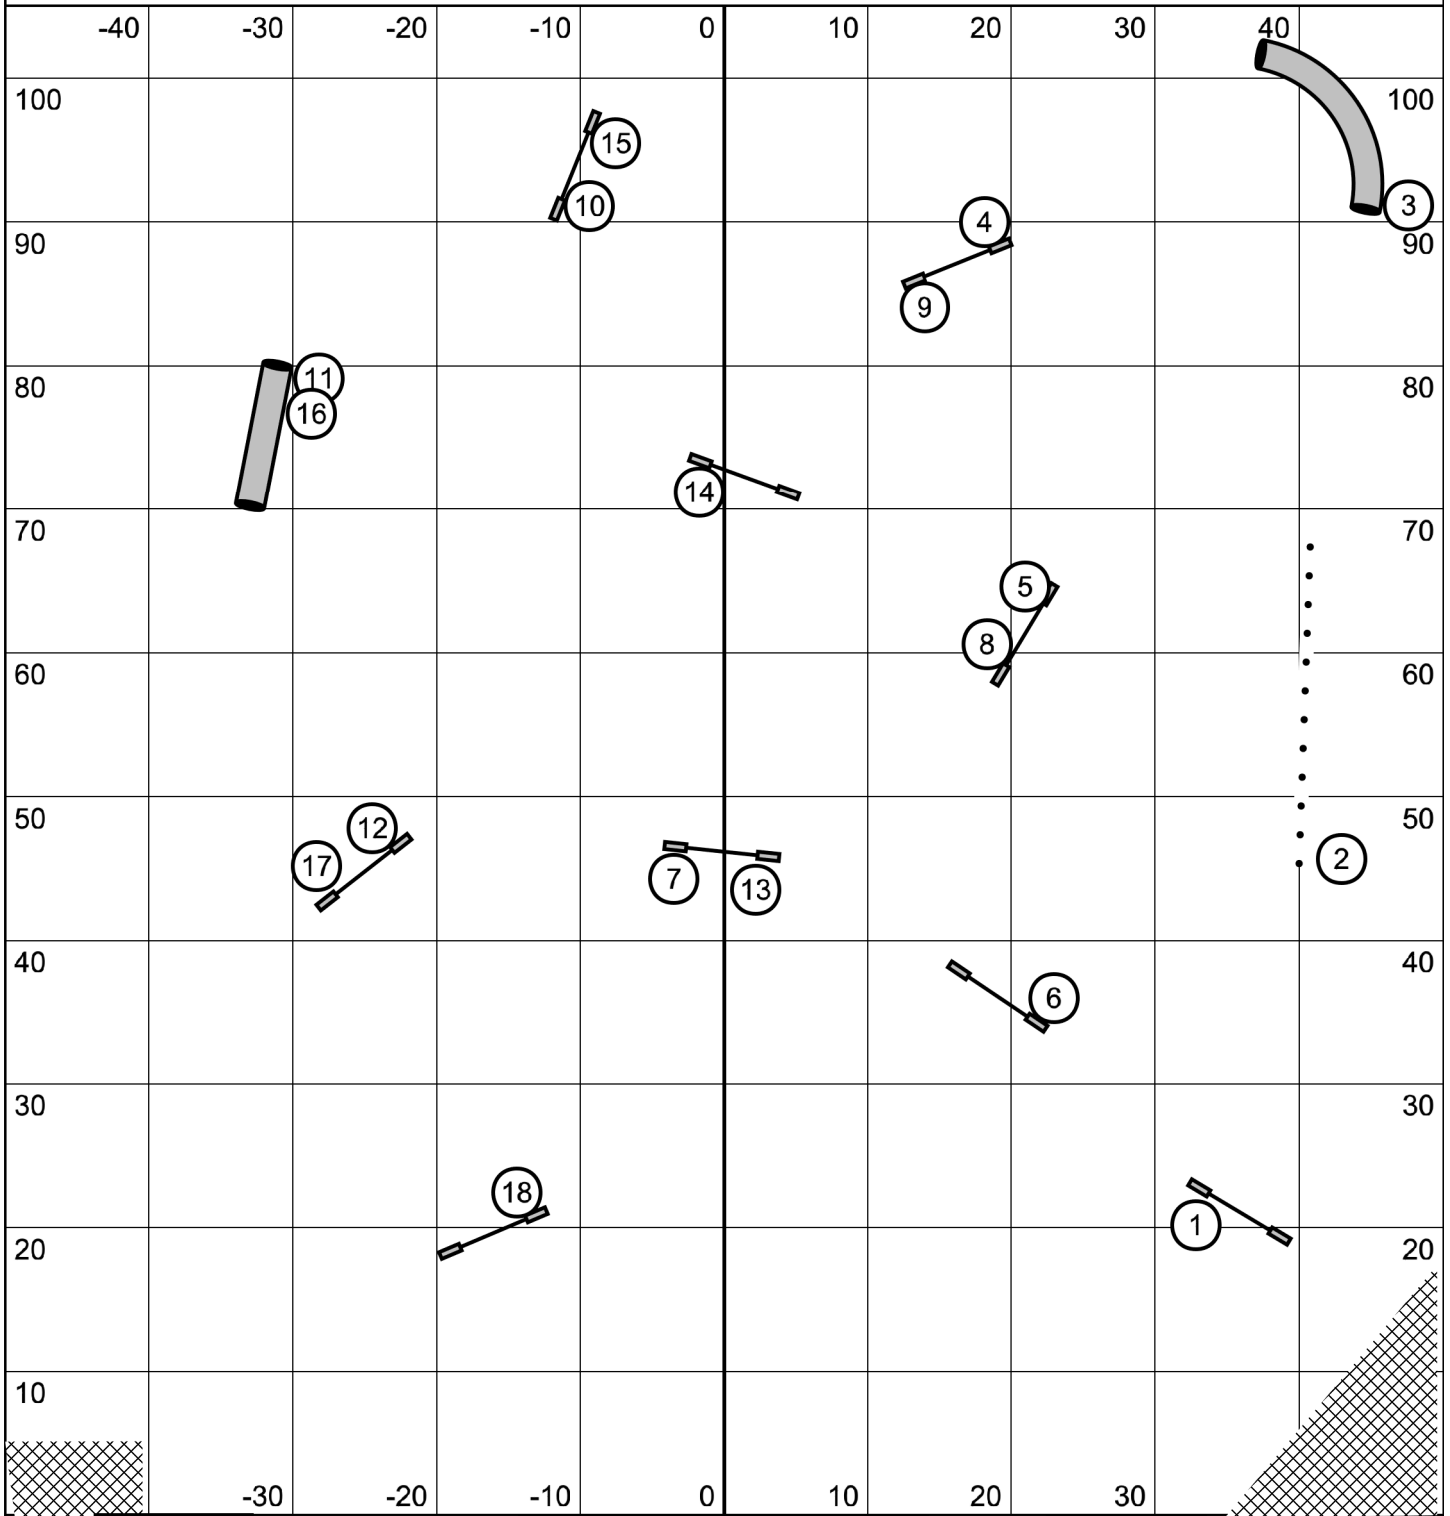

Beginner and Novice Speedstakes
 Kinetic Dog UKI -- October 18, 2024 -- Mike Murphy

Entry/Exit

Map is only an approximation

Entry/Exit

Beginner and Novice Jumping
Kinetic Dog UKI -- October 18, 2024 -- Mike Murphy

Entry/Exit

Map is only an approximation

Entry/Exit

Beginner and Novice Agility
 Kinetic Dog UKI -- October 18, 2024 -- Mike Murphy

Entry/Exit

Map is only an approximation

Entry/Exit