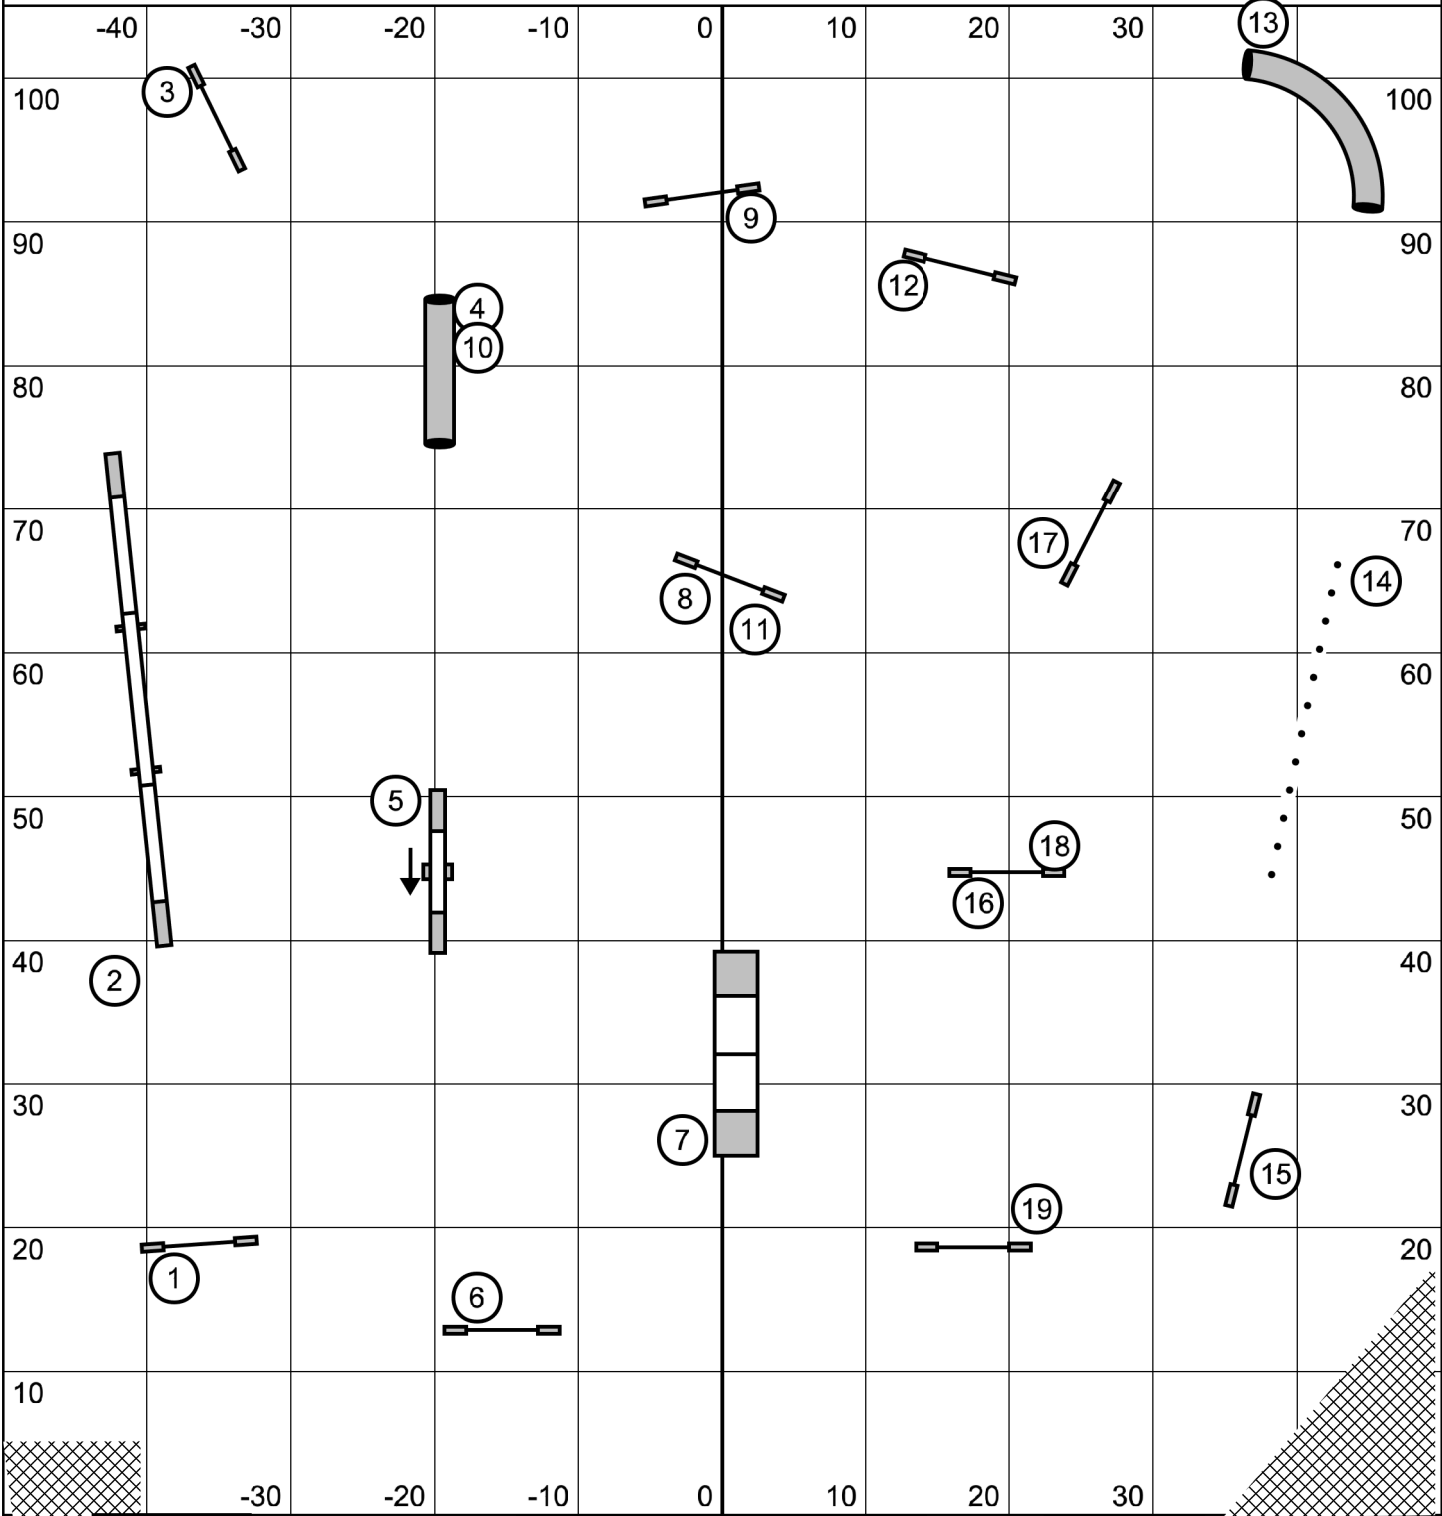

Beginner and Novice Speedstakes
 Kinetic Dog UKI -- October 18, 2024 -- Mike Murphy

Entry/Exit

Map is only an approximation

Entry/Exit

Beginner and Novice Jumping
Kinetic Dog UKI -- October 18, 2024 -- Mike Murphy

Entry/Exit

Map is only an approximation

Entry/Exit

Beginner and Novice Agility
 Kinetic Dog UKI -- October 18, 2024 -- Mike Murphy

Entry/Exit

Map is only an approximation

Entry/Exit