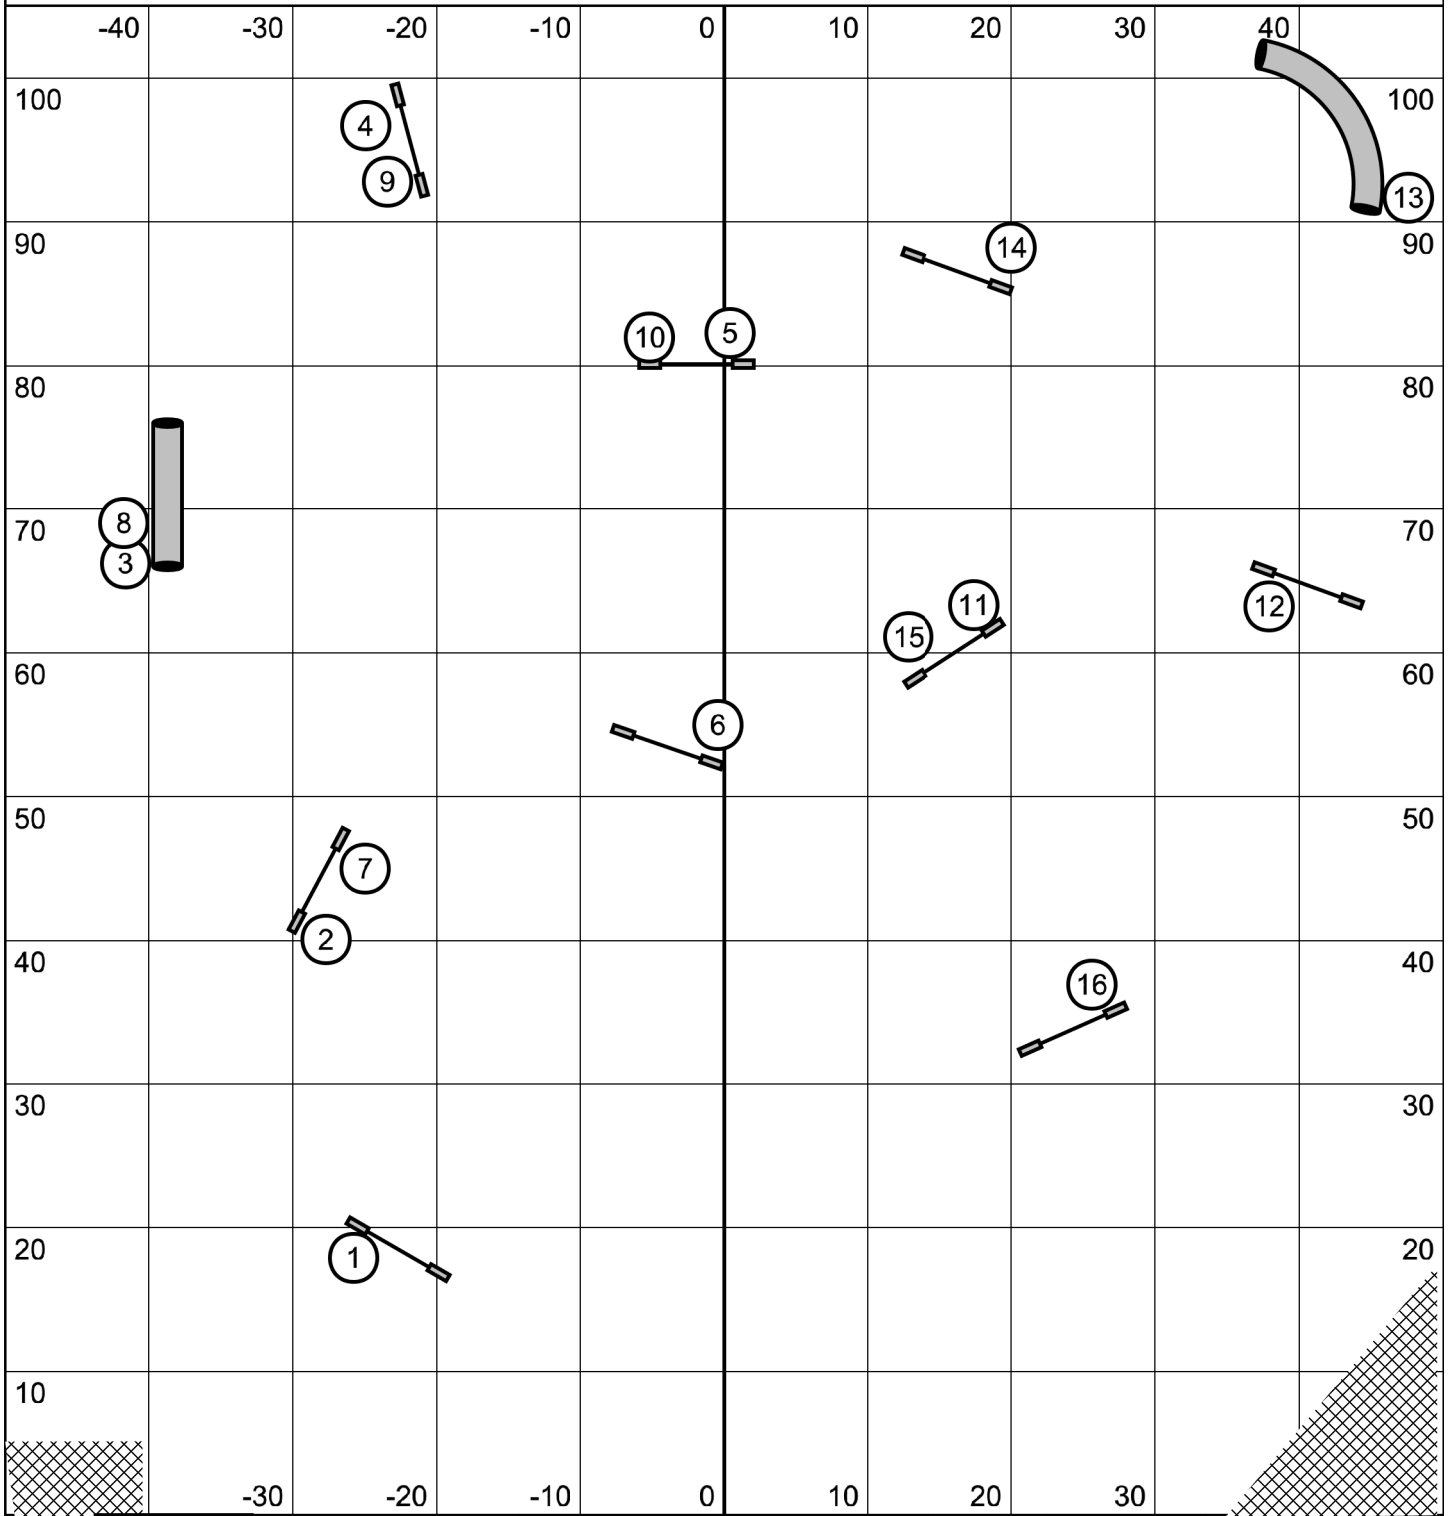

Beginner and Novice Speedstakes
 Kinetic Dog UKI -- October 18, 2024 -- Mike Murphy

Entry/Exit

Map is only an approximation

Entry/Exit

Beginner and Novice Jumping
Kinetic Dog UKI -- October 18, 2024 -- Mike Murphy

Entry/Exit

Map is only an approximation

Entry/Exit

Beginner and Novice Agility
 Kinetic Dog UKI -- October 18, 2024 -- Mike Murphy

Entry/Exit

Map is only an approximation

Entry/Exit