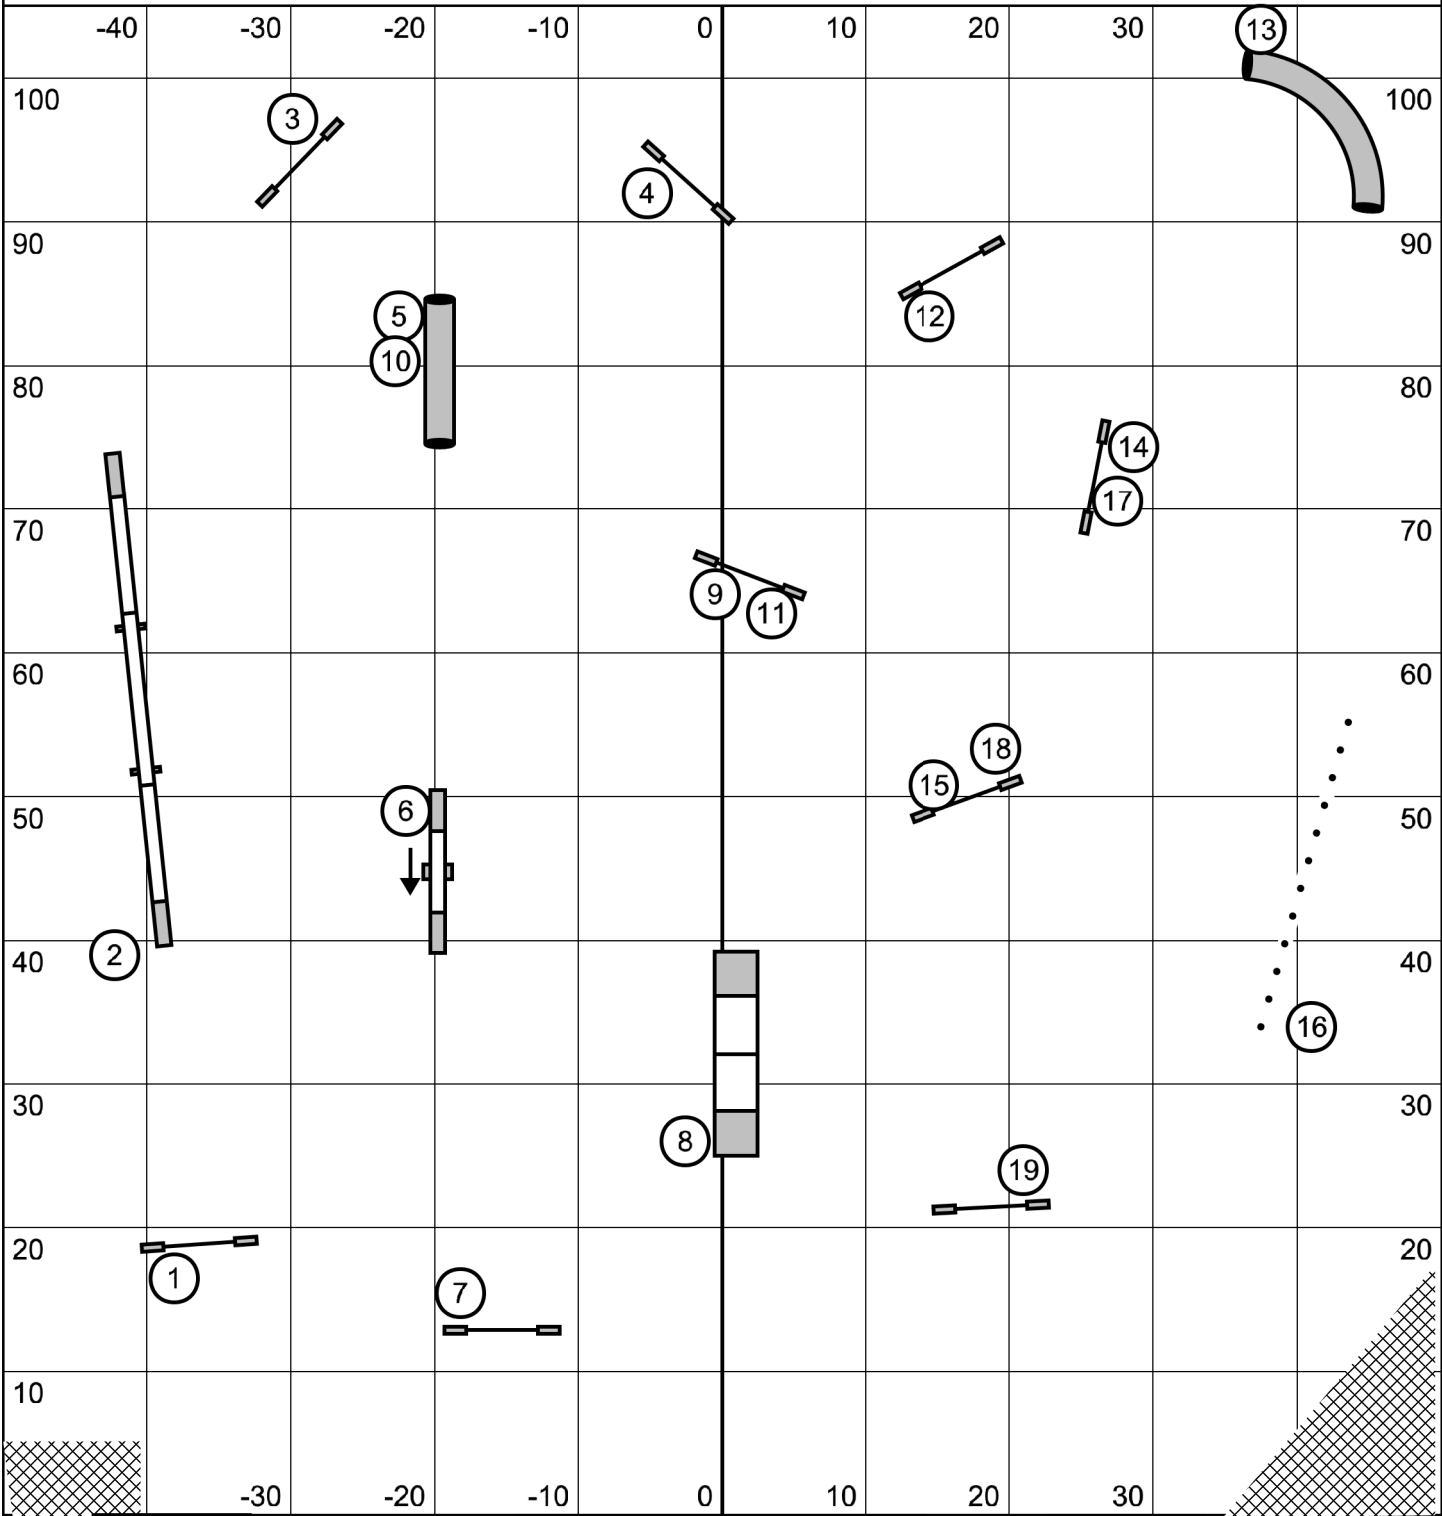

Senior and Champion Speedstakes
 Kinetic Dog UKI -- October 18, 2024 -- Mike Murphy

Entry/Exit

Map is only an approximation

Entry/Exit

Senior and Champion Jumping
 Kinetic Dog UKI -- October 18, 2024 -- Mike Murphy

Entry/Exit

Map is only an approximation

Entry/Exit

Senior and Champion Agility
Kinetic Dog UKI -- October 18, 2024 -- Mike Murphy

Entry/Exit

Map is only an approximation

Entry/Exit