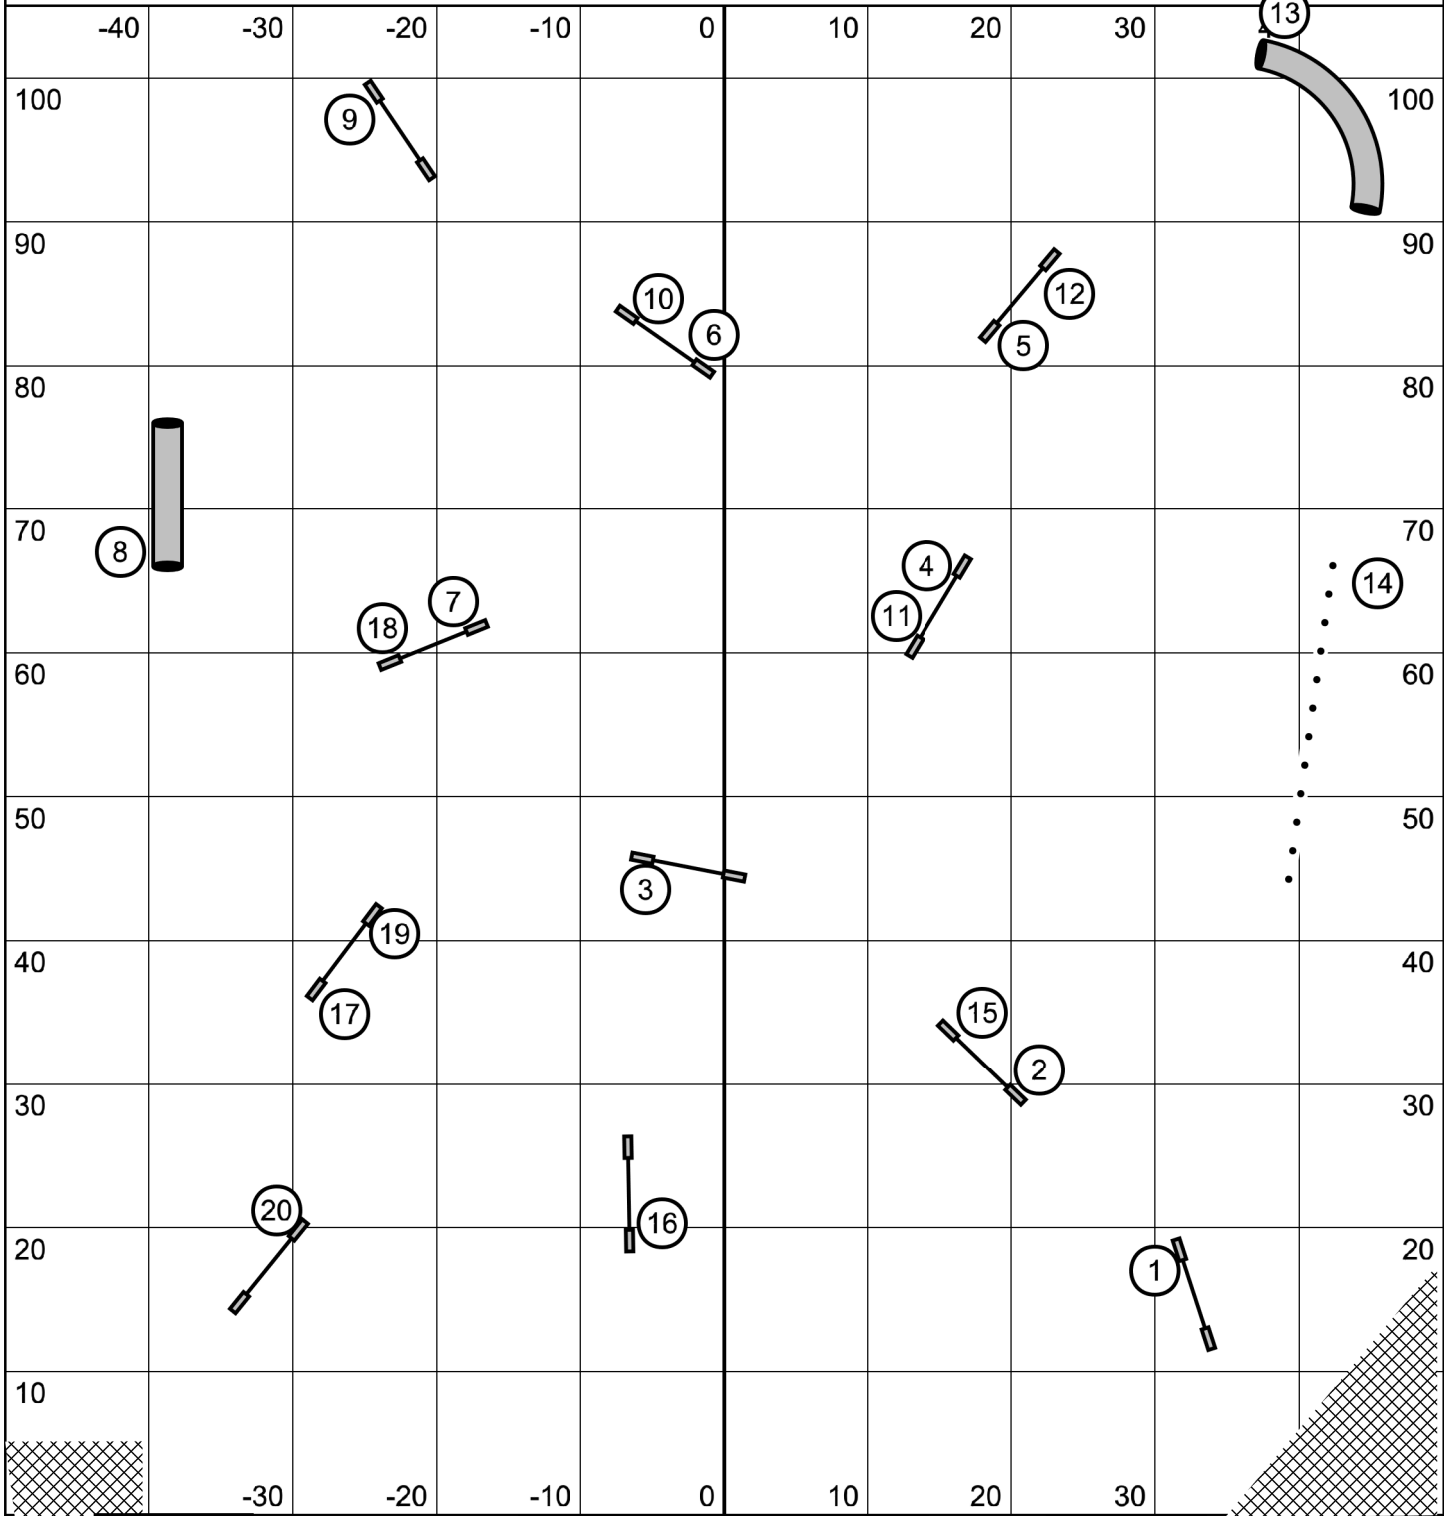

Senior and Champion Speedstakes
 Kinetic Dog UKI -- October 18, 2024 -- Mike Murphy

Entry/Exit

Map is only an approximation

Entry/Exit

Senior and Champion Jumping
 Kinetic Dog UKI -- October 18, 2024 -- Mike Murphy

Entry/Exit

Map is only an approximation

Entry/Exit

Senior and Champion Agility
Kinetic Dog UKI -- October 18, 2024 -- Mike Murphy

Entry/Exit

Map is only an approximation

Entry/Exit