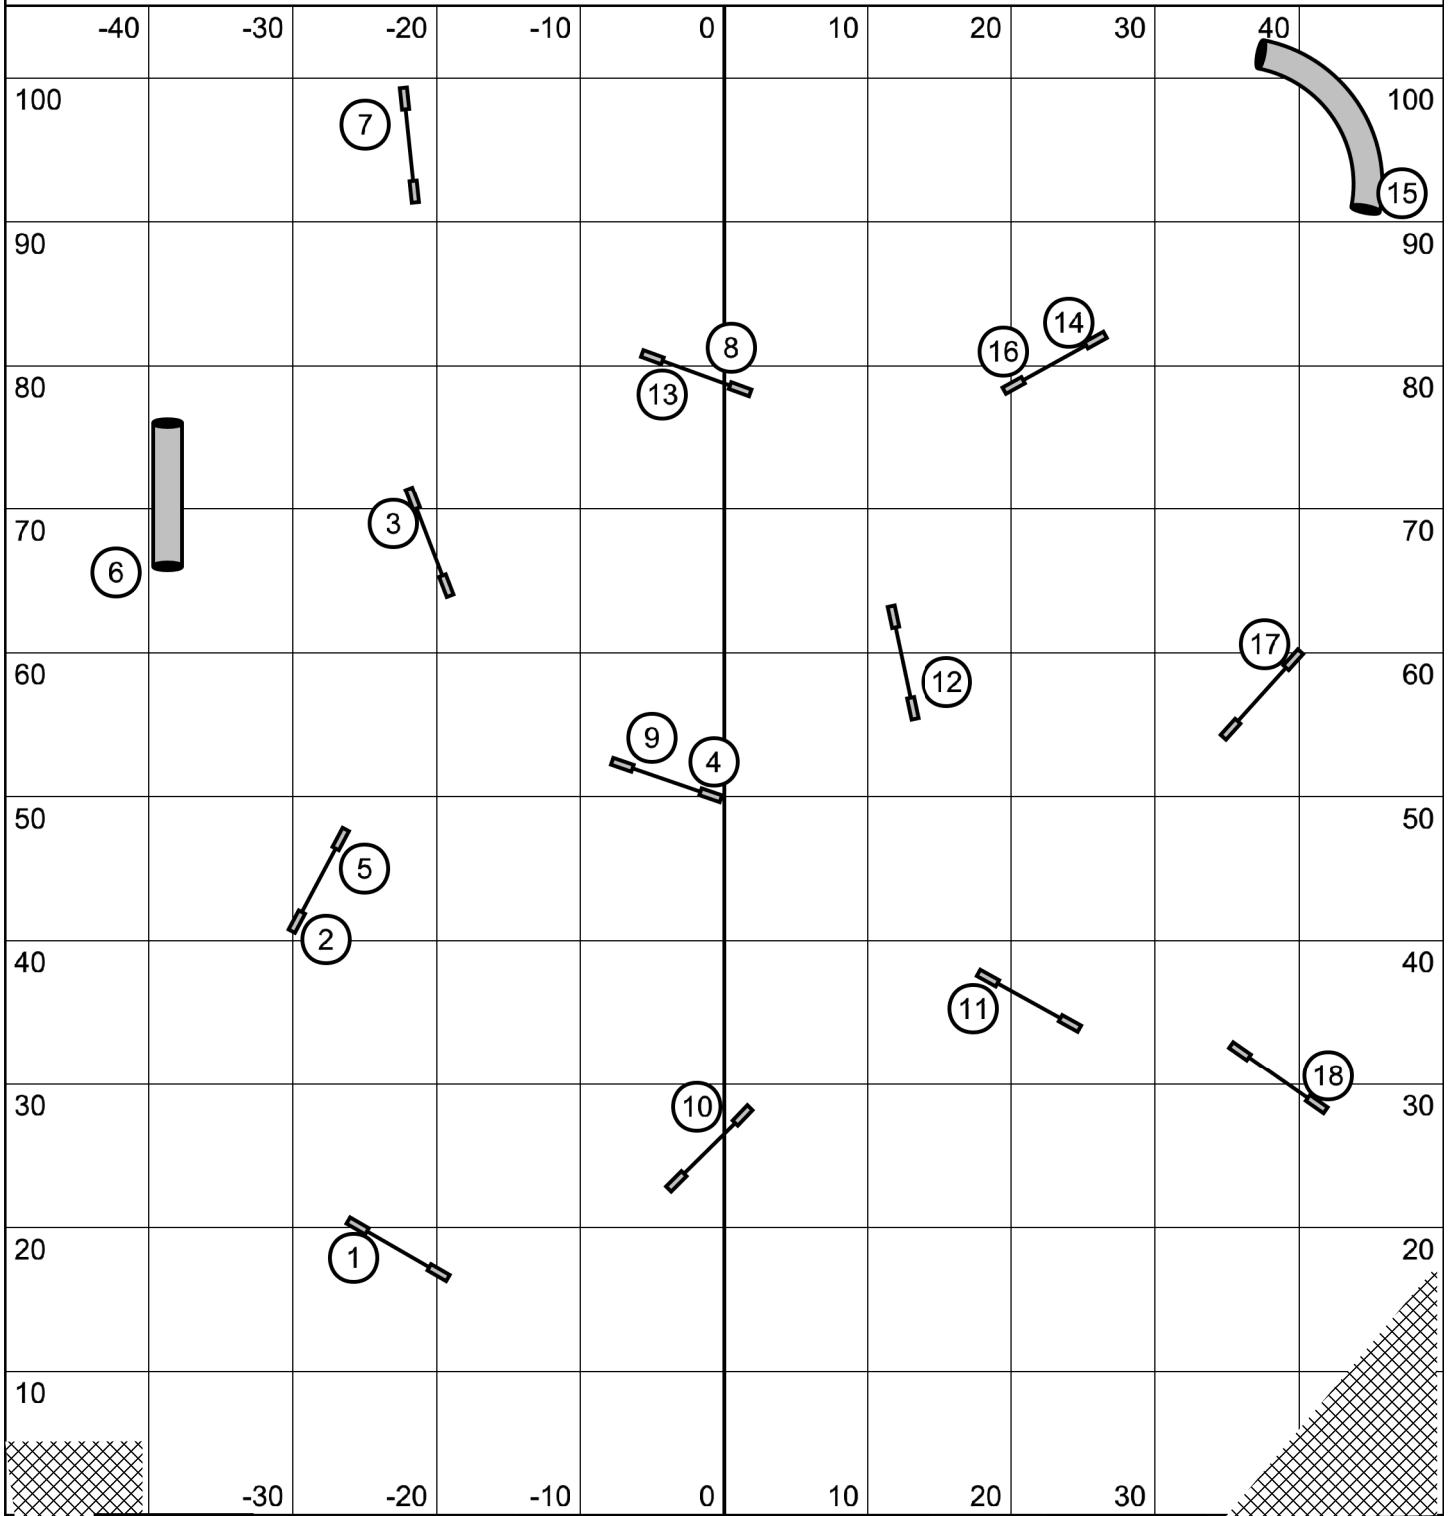

Senior and Champion Speedstakes
 Kinetic Dog UKI -- October 18, 2024 -- Mike Murphy

Entry/Exit

Map is only an approximation

Entry/Exit

Senior and Champion Jumping
 Kinetic Dog UKI -- October 18, 2024 -- Mike Murphy

Entry/Exit

Map is only an approximation

Entry/Exit

Senior and Champion Agility
Kinetic Dog UKI -- October 18, 2024 -- Mike Murphy

Entry/Exit

Map is only an approximation

Entry/Exit