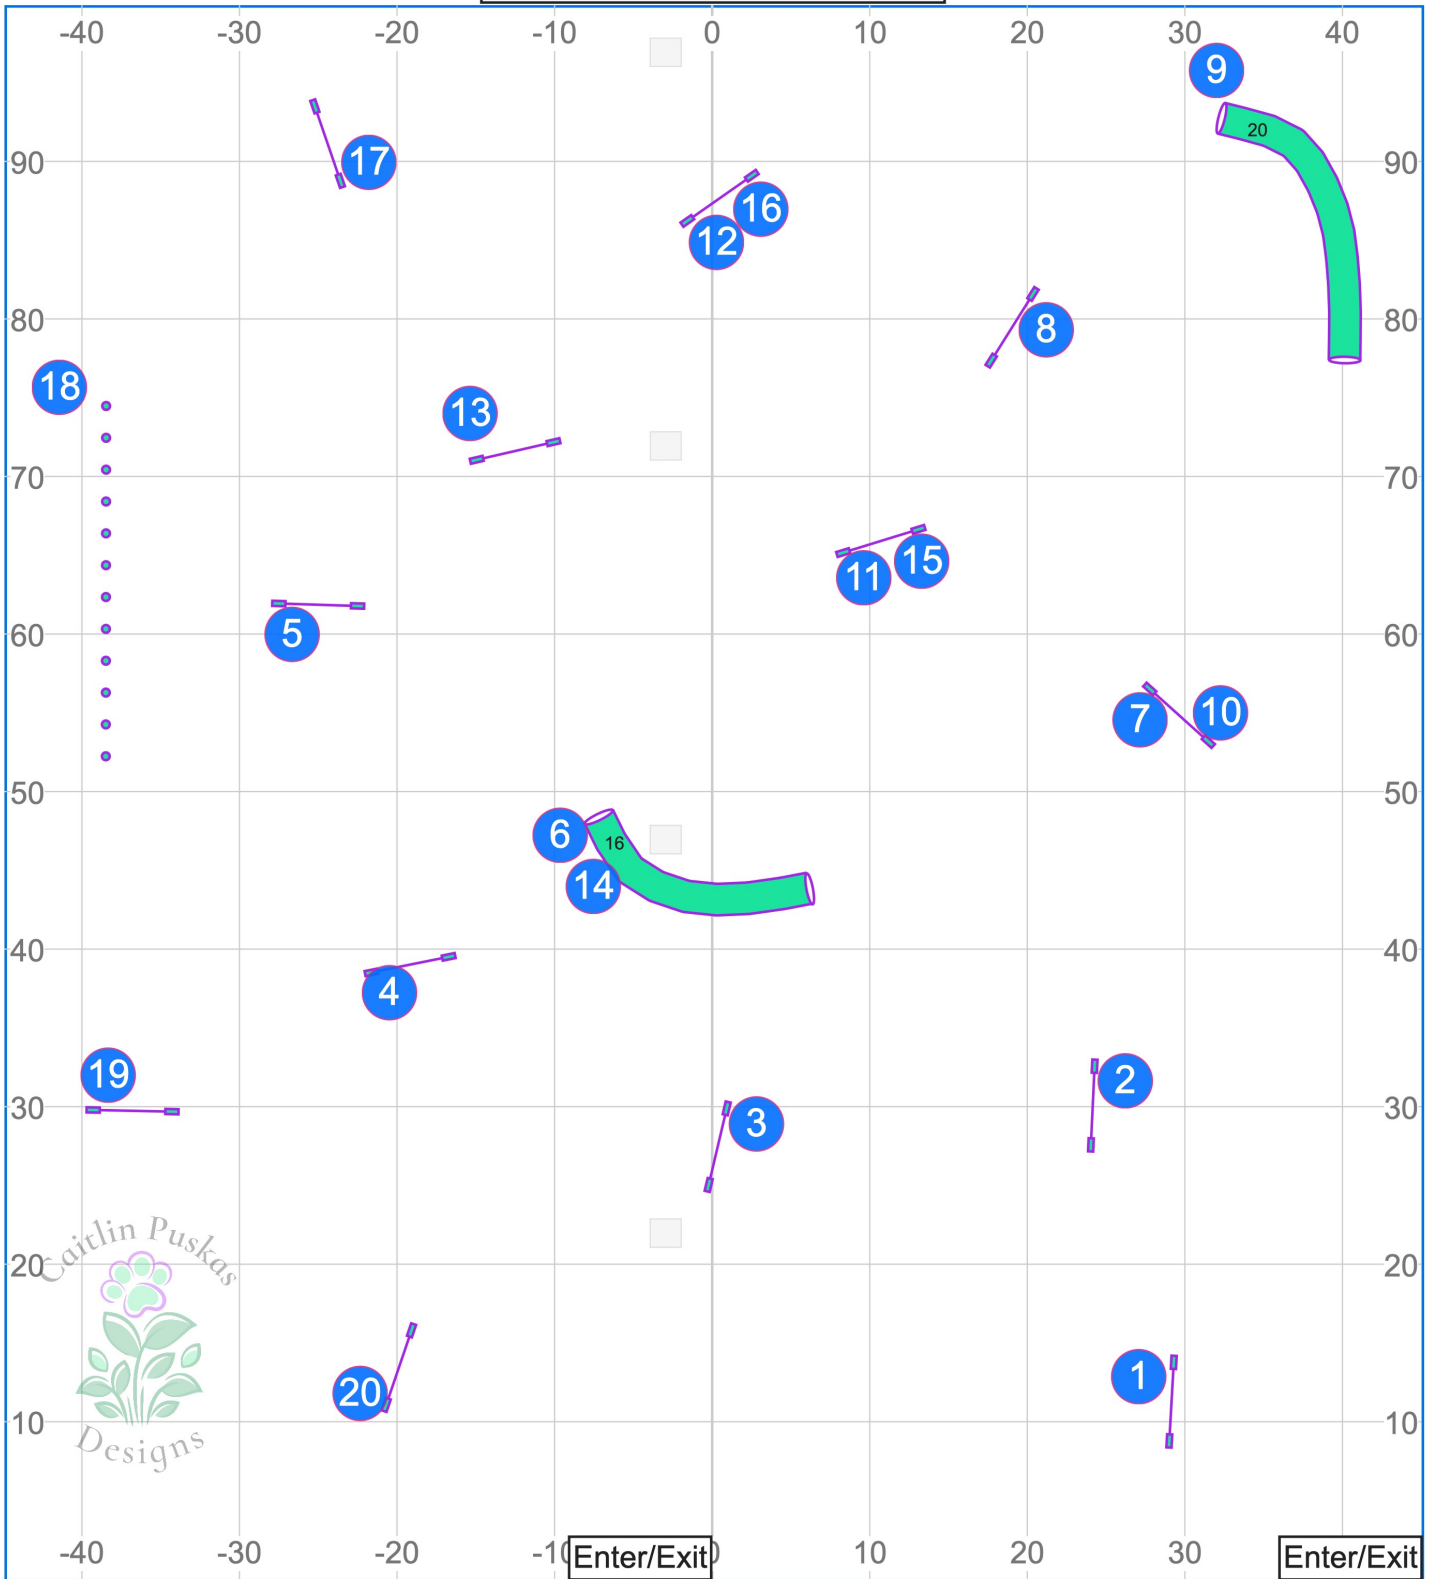

****Map is an Approximation****
Indoors on Turf
Electronic Timing

Path length (ft): 483

High Octane Agility
Caitlin Puskas
Senior/Champ Speedstakes
12 Feb 2025

www.smarteragility.com

****Map is an Approximation****
Indoors on Turf
Electronic Timing

Path length (ft): 551.6

High Octane Agility
Caitlin Puskas
Senior/Champ Jumping
12 Feb 2025

www.smarteragility.com

****Map is an Approximation****
Indoors on Turf
Electronic Timing

Path length (ft): 636

High Octane Agility
Caitlin Puskas
Senior/Champ Agility
12 Feb 2025