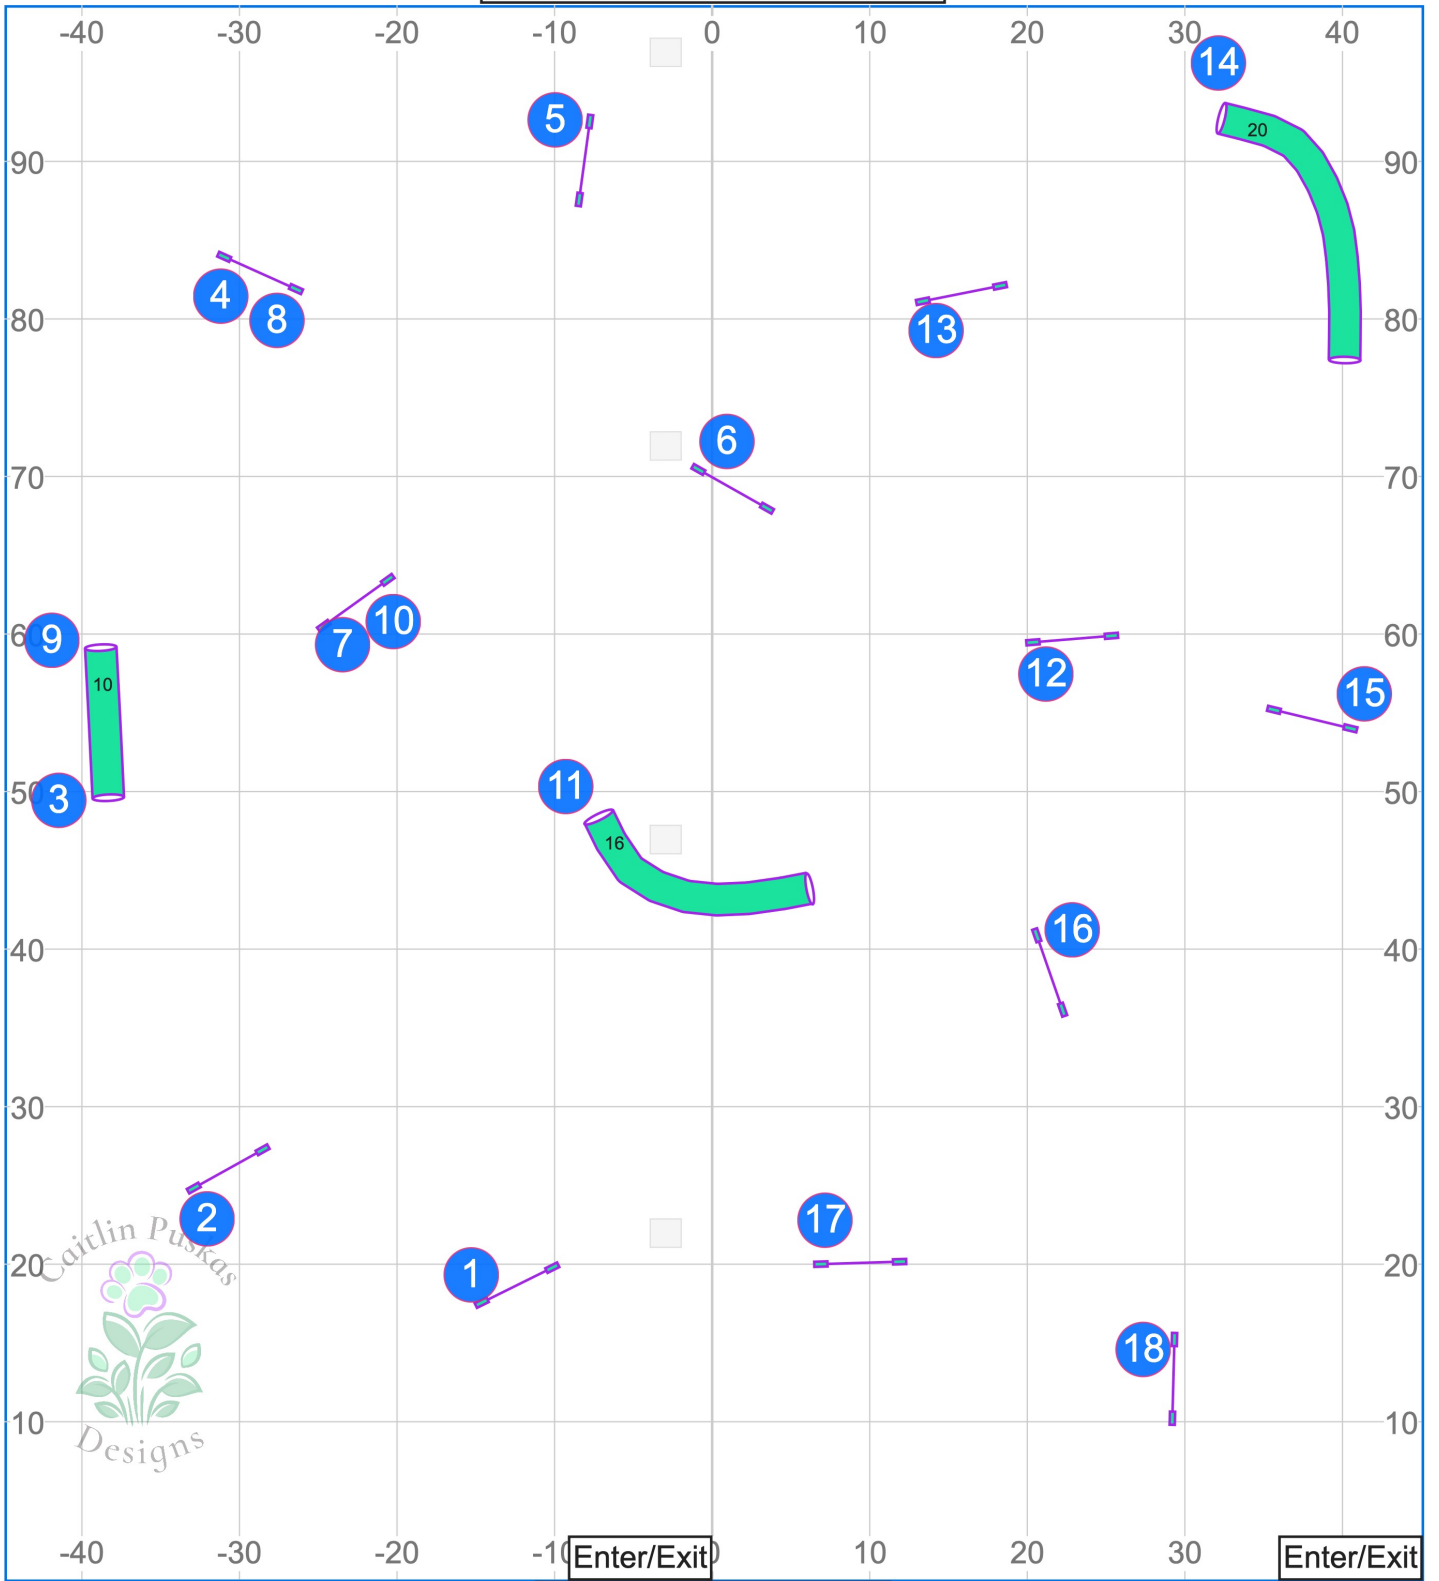

****Map is an Approximation****
Indoors on Turf
Electronic Timing

Path length (ft): 483

High Octane Agility
Caitlin Puskas
Senior/Champ Speedstakes
12 Feb 2025

www.smarteragility.com

****Map is an Approximation****
Indoors on Turf
Electronic Timing

Path length (ft): 551.6

High Octane Agility
Caitlin Puskas
Senior/Champ Jumping
12 Feb 2025

www.smarteragility.com

****Map is an Approximation****
Indoors on Turf
Electronic Timing

Path length (ft): 636

High Octane Agility
Caitlin Puskas
Senior/Champ Agility
12 Feb 2025