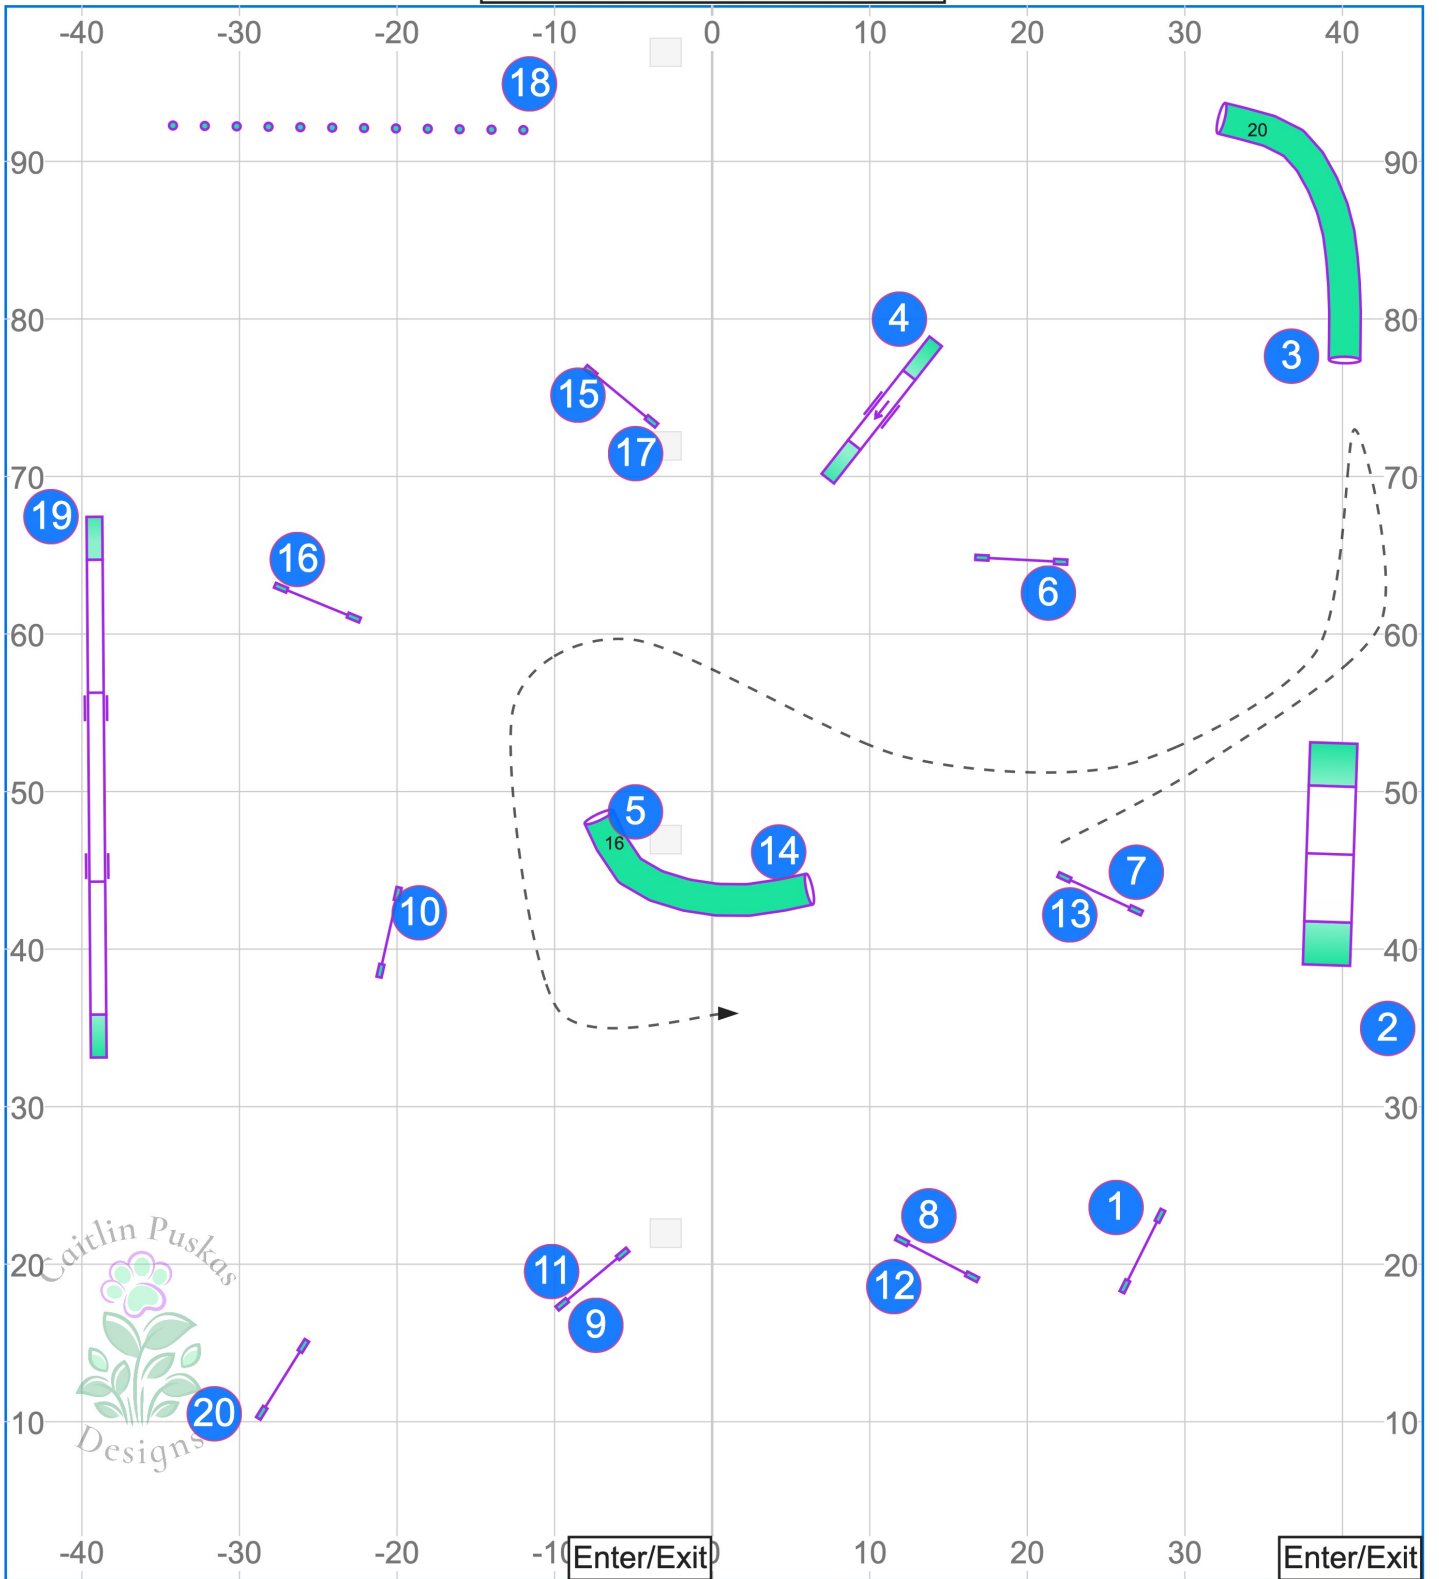

****Map is an Approximation****
Indoors on Turf
Electronic Timing

Path length (ft): 483

High Octane Agility
Caitlin Puskas
Senior/Champ Speedstakes
12 Feb 2025

www.smarteragility.com

****Map is an Approximation****
Indoors on Turf
Electronic Timing

Path length (ft): 551.6

High Octane Agility
Caitlin Puskas
Senior/Champ Jumping
12 Feb 2025

www.smarteragility.com

****Map is an Approximation****
Indoors on Turf
Electronic Timing

Path length (ft): 636

High Octane Agility
Caitlin Puskas
Senior/Champ Agility
12 Feb 2025