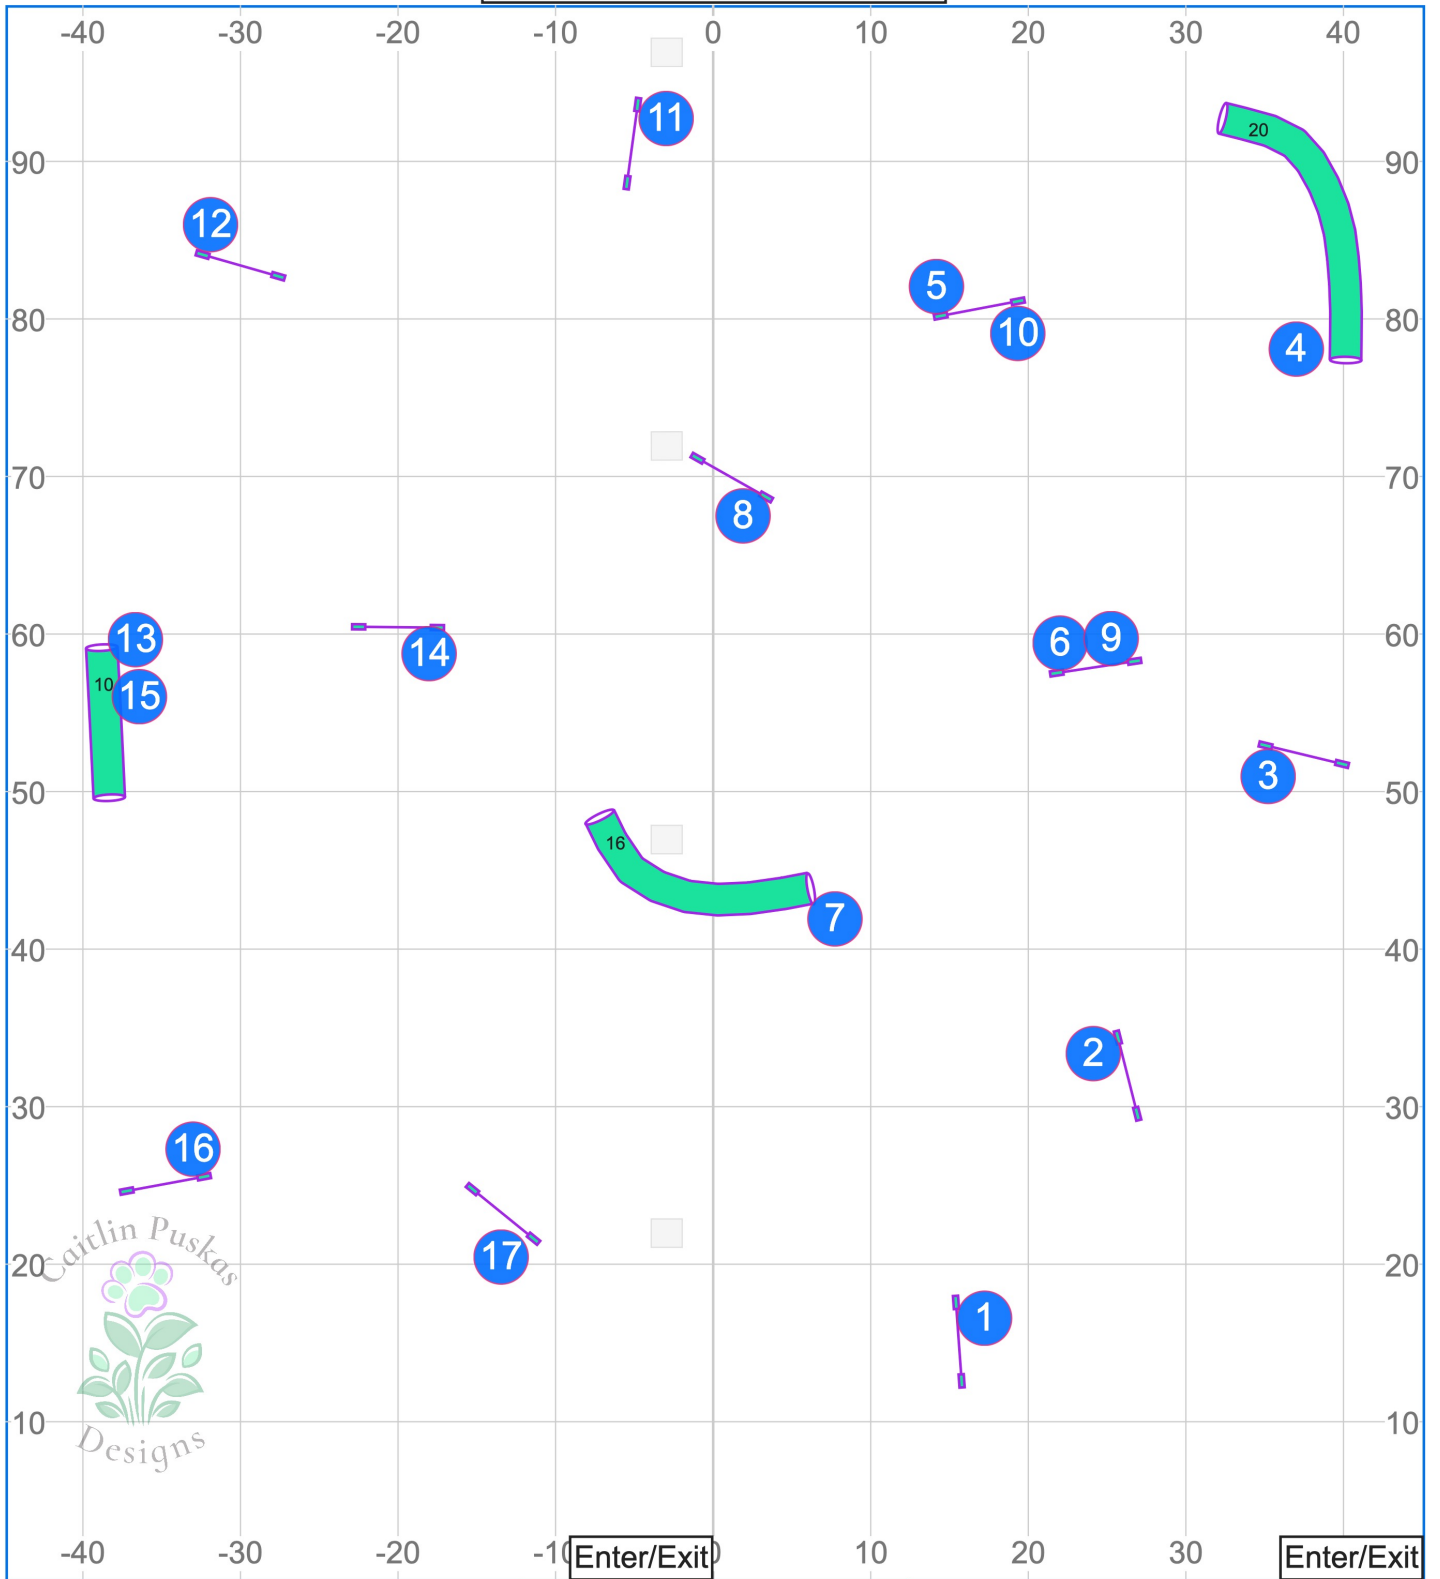

****Map is an Approximation****
Indoors on Turf
Electronic Timing

Path length (ft): 464.6

High Octane Agility
Caitlin Puskas
Beginner/Novice Speedstakes
12 Feb 2025

www.smarteragility.com

****Map is an Approximation****
Indoors on Turf
Electronic Timing

Path length (ft): 464.2

High Octane Agility
Caitlin Puskas
Beginner/Novice Jumping
12 Feb 2025

www.smarteragility.com

****Map is an Approximation****
Indoors on Turf
Electronic Timing

Path length (ft): 596.7