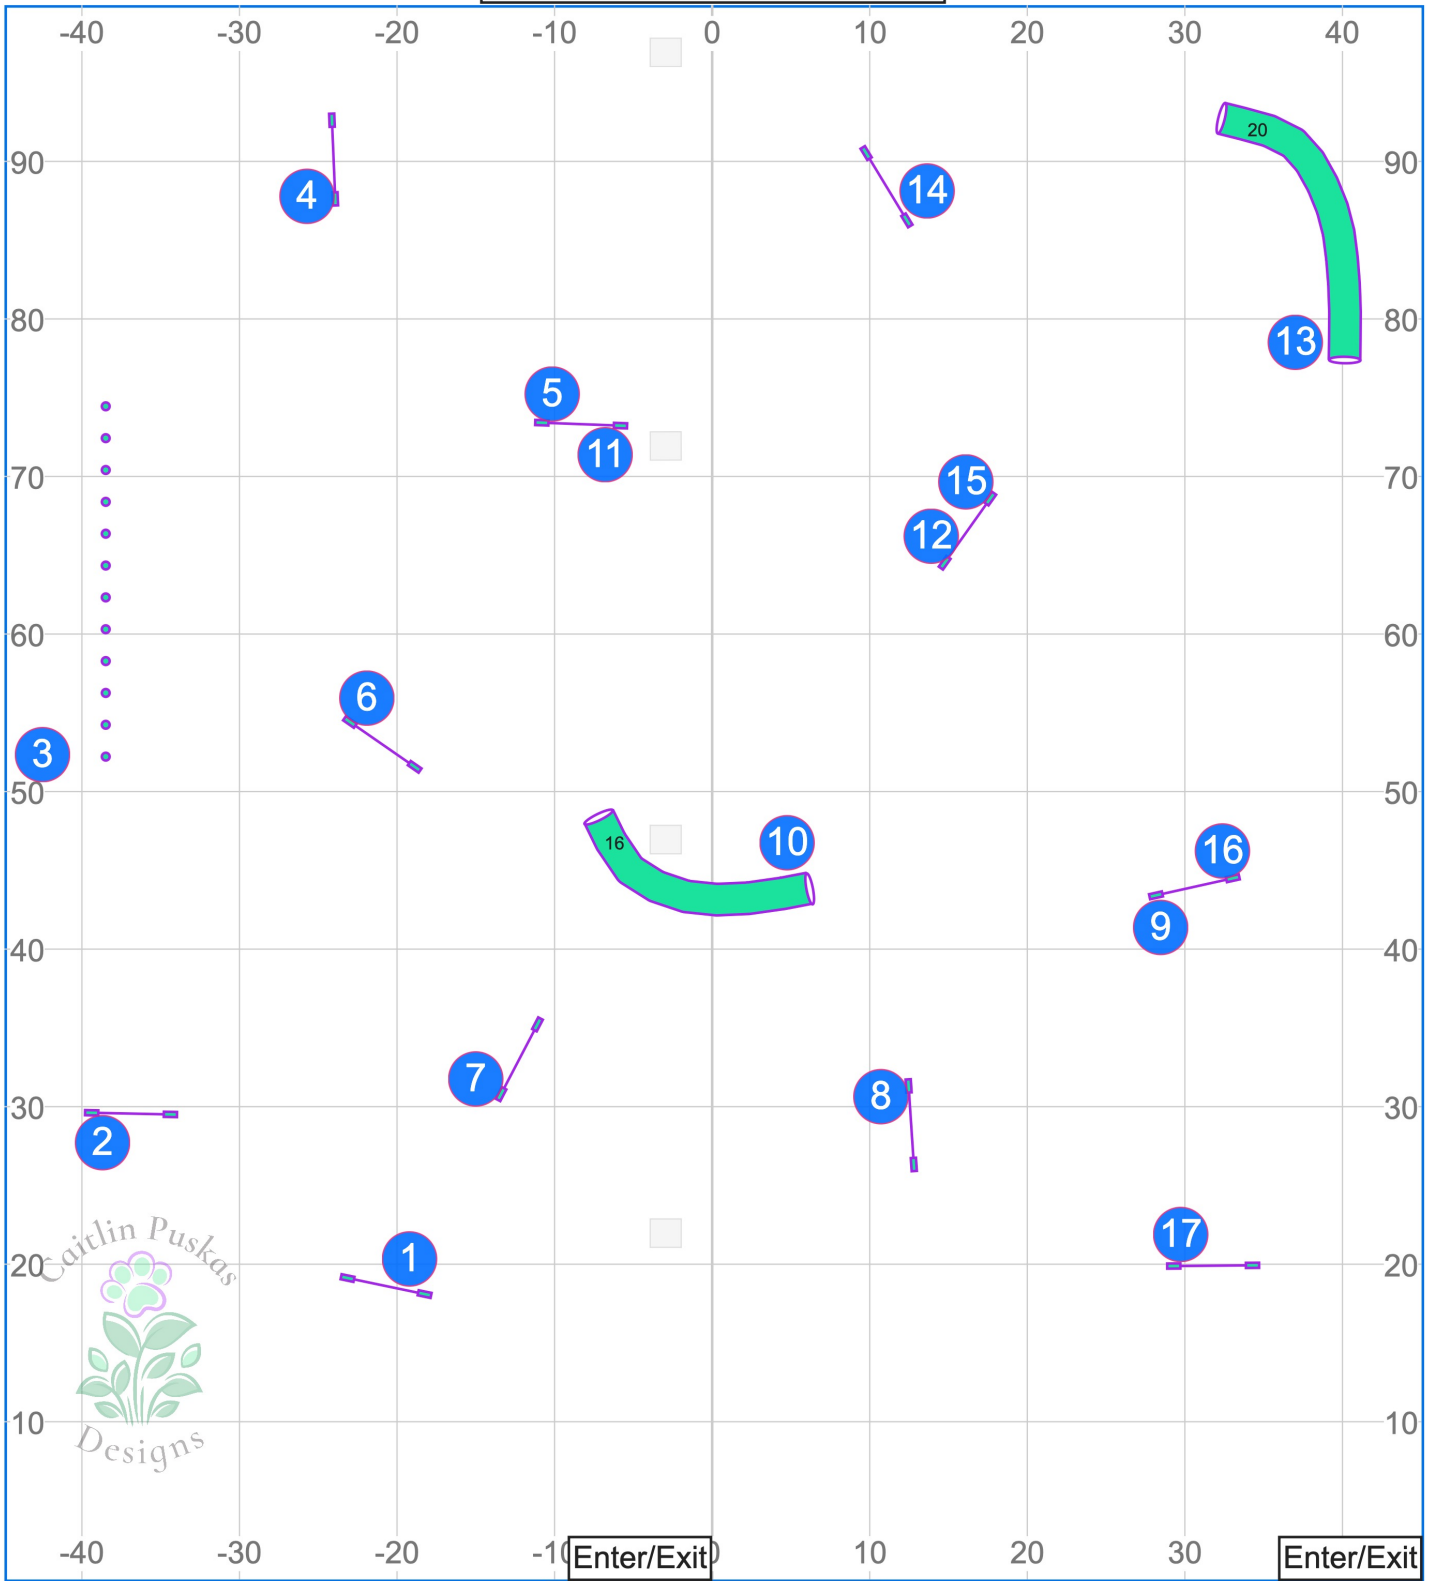

****Map is an Approximation****
Indoors on Turf
Electronic Timing

Path length (ft): 464.6

High Octane Agility
Caitlin Puskas
Beginner/Novice Speedstakes
12 Feb 2025

www.smarteragility.com

****Map is an Approximation****
Indoors on Turf
Electronic Timing

Path length (ft): 464.2

High Octane Agility
Caitlin Puskas
Beginner/Novice Jumping
12 Feb 2025

www.smarteragility.com

****Map is an Approximation****
Indoors on Turf
Electronic Timing

Path length (ft): 596.7