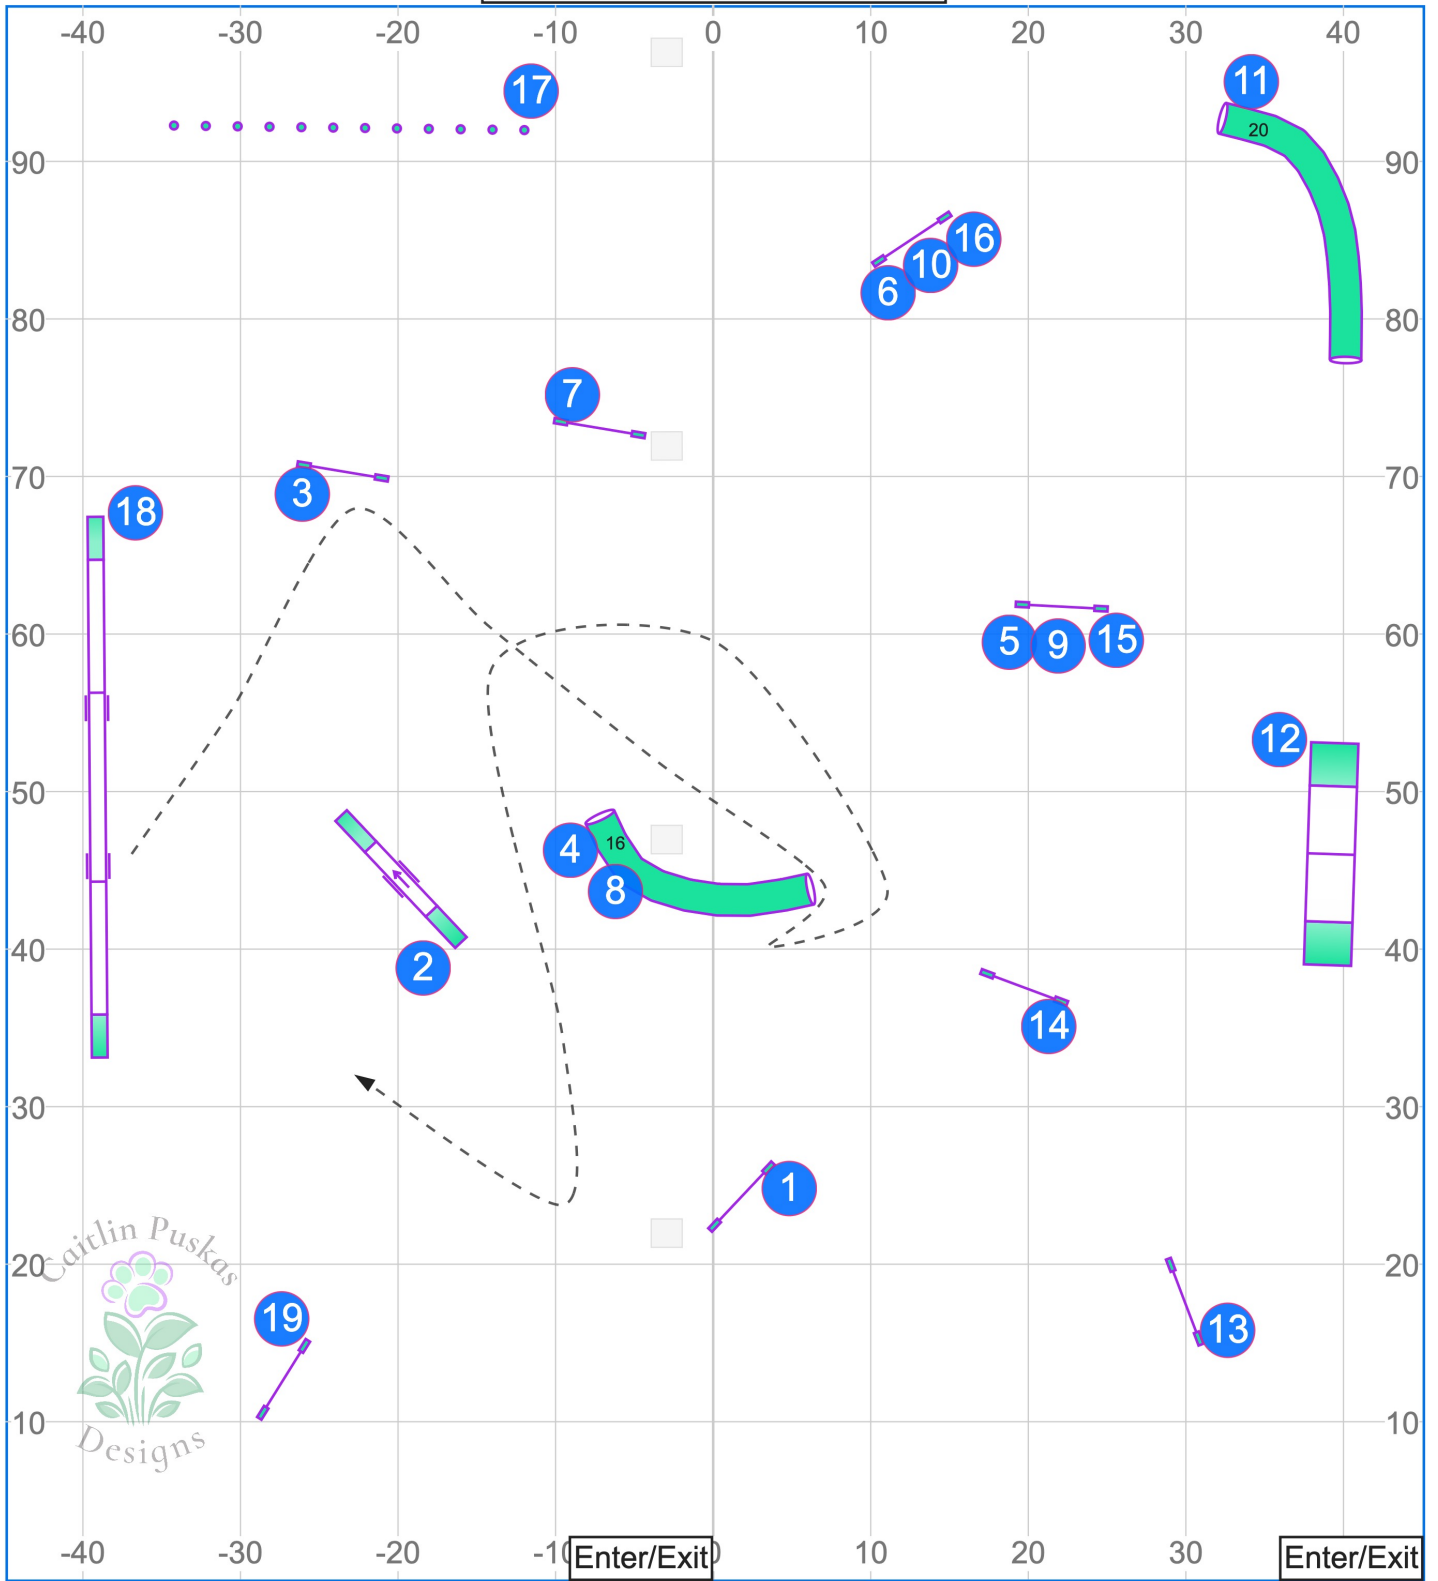

****Map is an Approximation****
Indoors on Turf
Electronic Timing

Path length (ft): 464.6

High Octane Agility
Caitlin Puskas
Beginner/Novice Speedstakes
12 Feb 2025

www.smarteragility.com

****Map is an Approximation****
Indoors on Turf
Electronic Timing

Path length (ft): 464.2

High Octane Agility
Caitlin Puskas
Beginner/Novice Jumping
12 Feb 2025

www.smarteragility.com

****Map is an Approximation****
Indoors on Turf
Electronic Timing

Path length (ft): 596.7