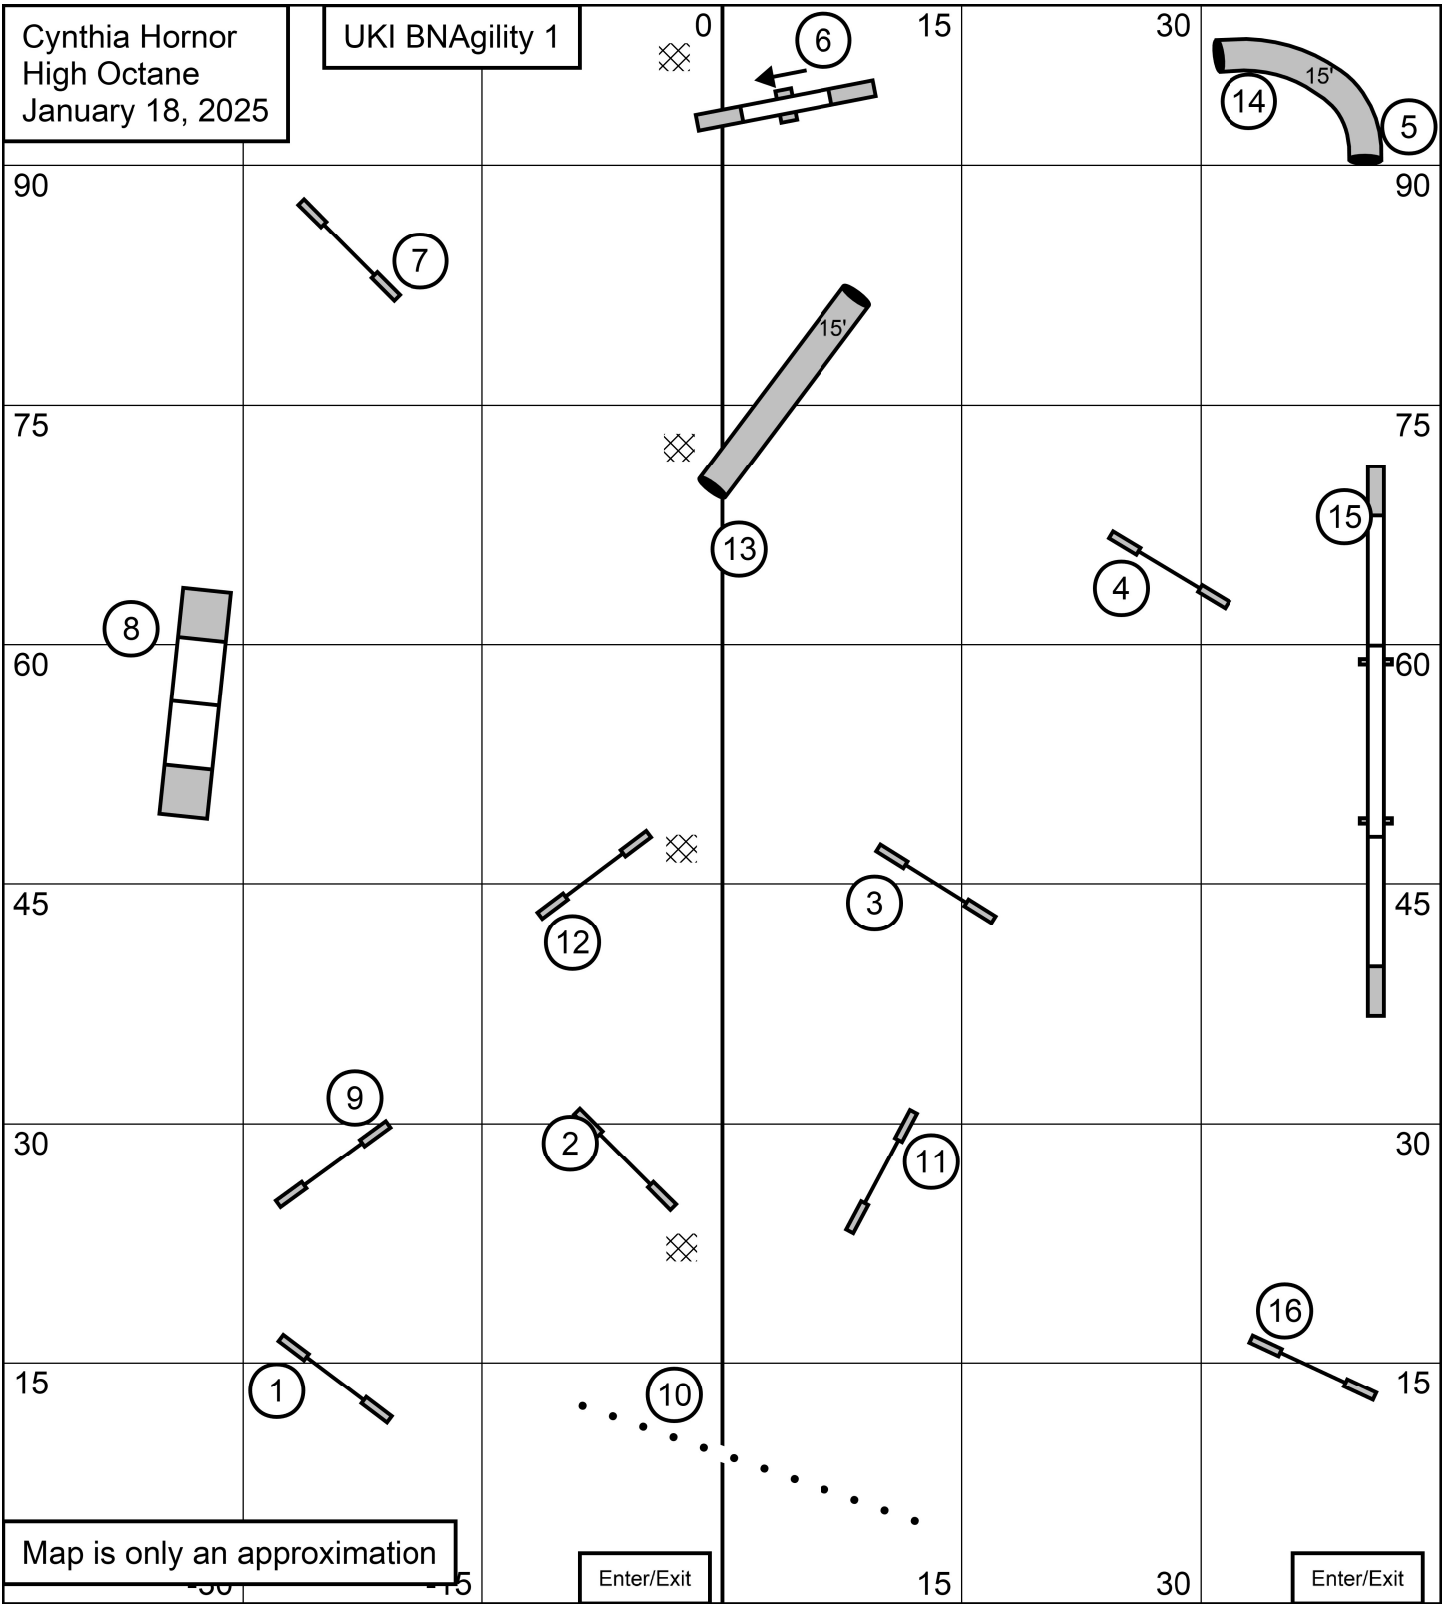

Cynthia Horner
High Octane
January 18, 2025

UKI BNAgility 1

Map is only an approximation

Enter/Exit

Enter/Exit