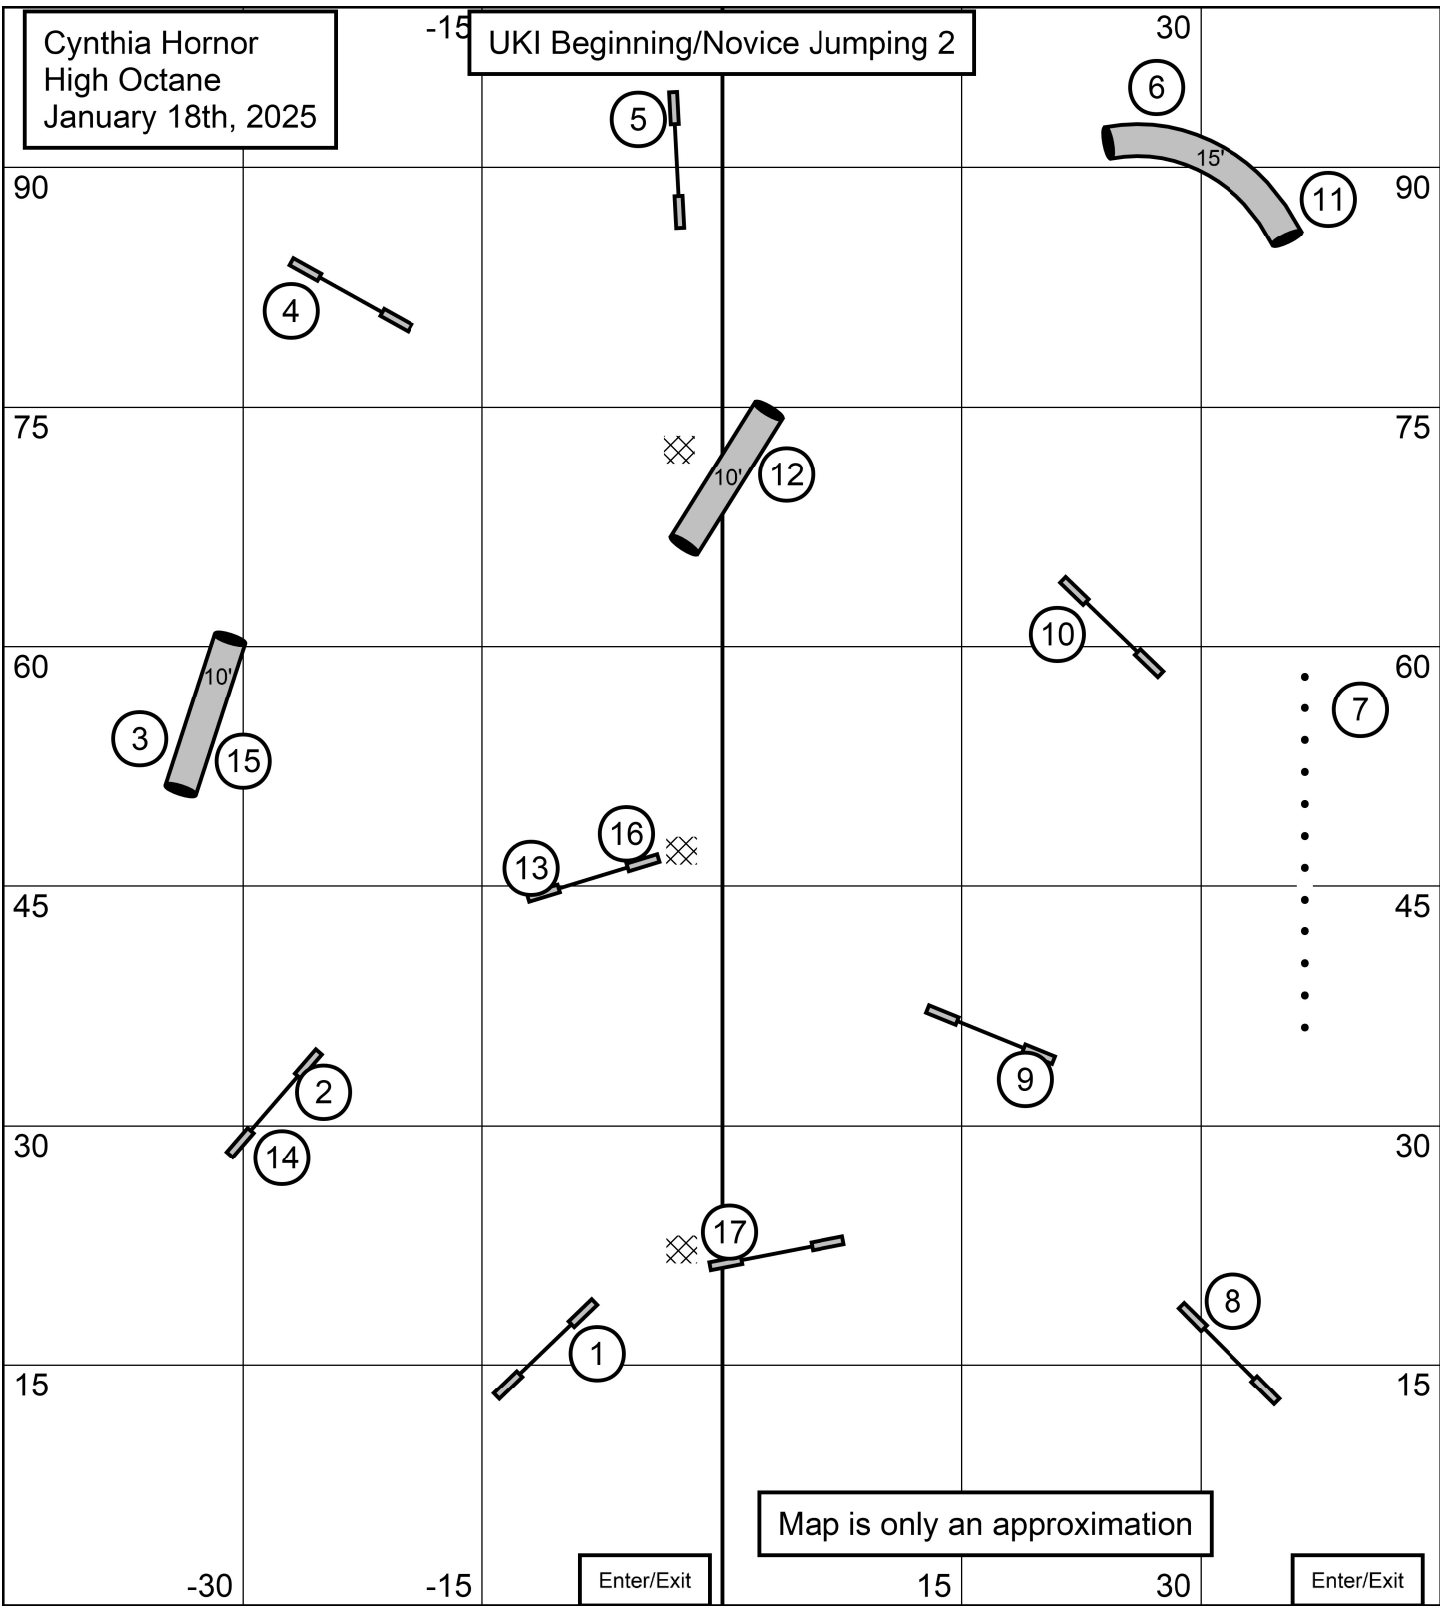

Cynthia Horner
High Octane
January 18th, 2025

UKI Beginning/Novice Jumping 2