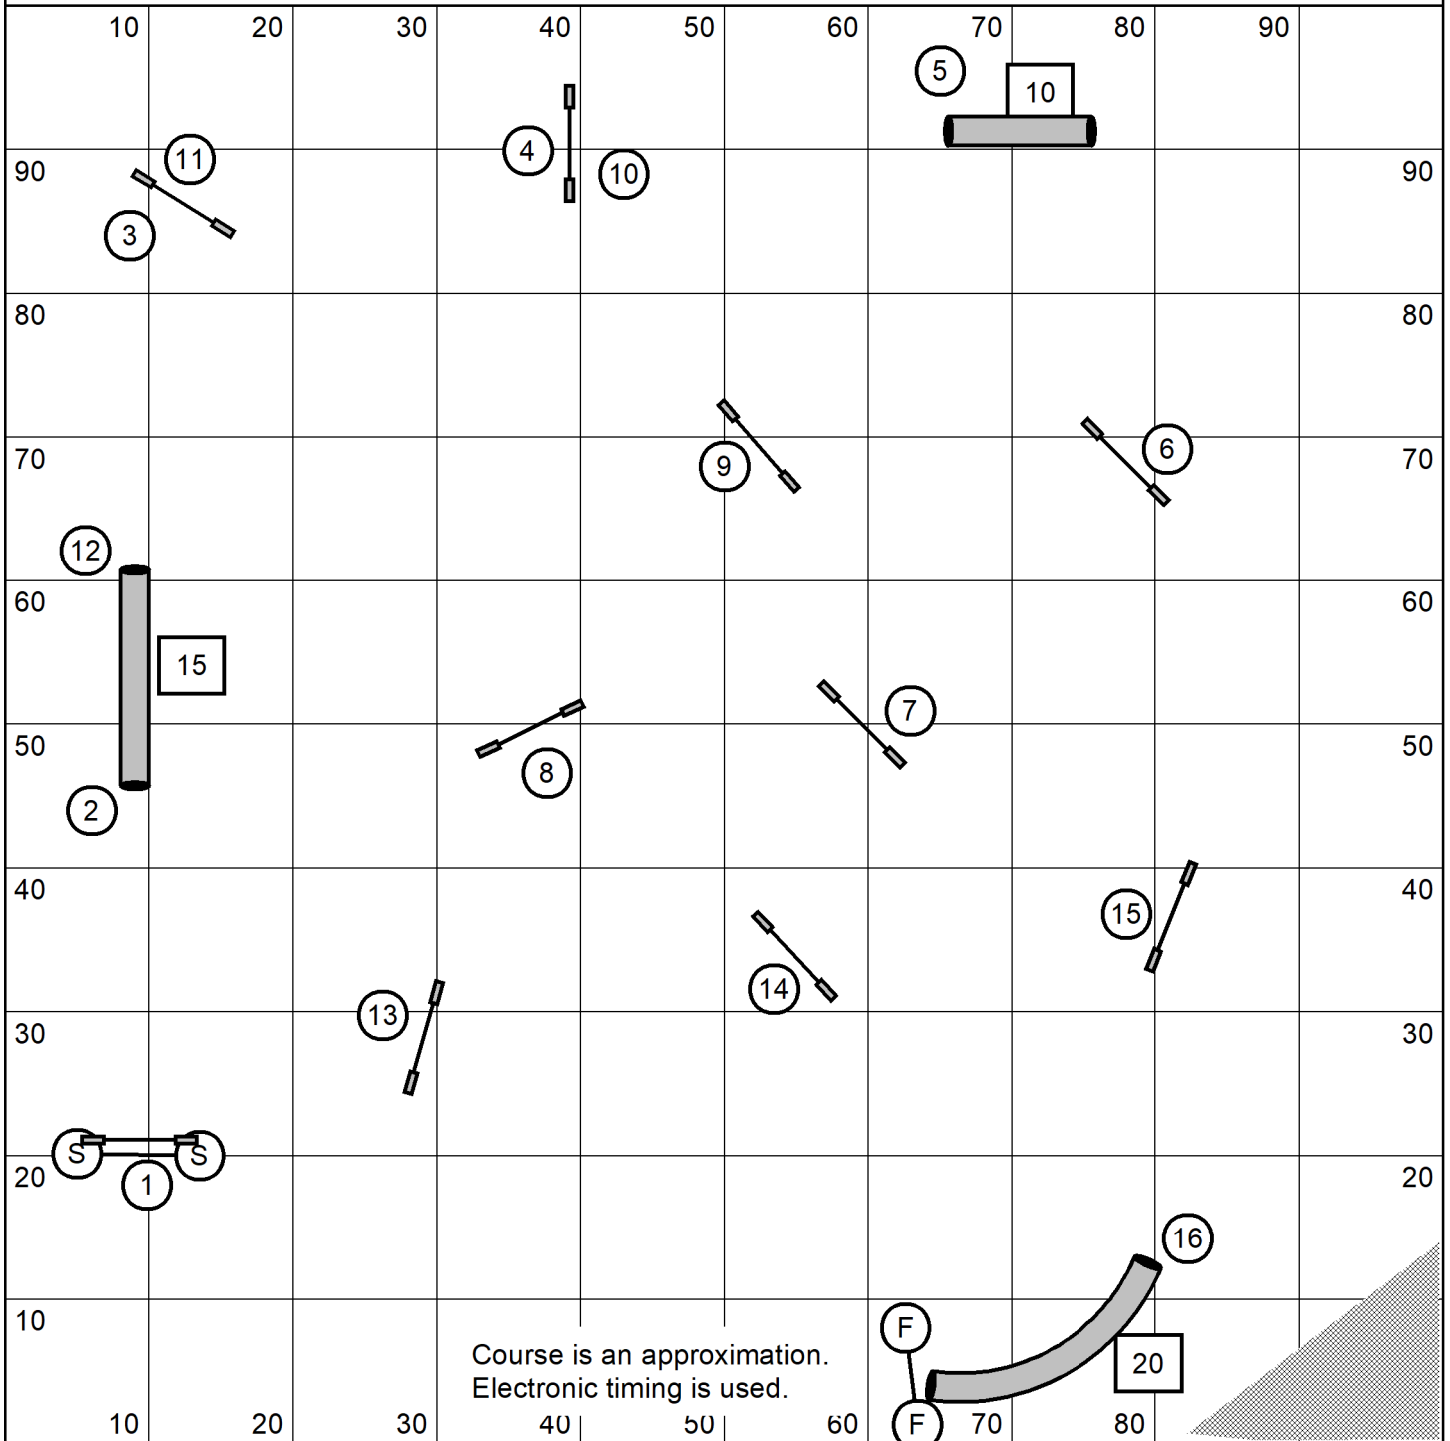

Beginner/Novice Speedstakes
Keystone---UKI---Maureen Burke

January 1, 2025

Beginner/Novice Jumping
Keystone---UKI---Maureen Burke

January 1, 2025

Open Gamblers
Keystone---UKI---Maureen Burke

January 1, 2025

10 point gamble NO line
15 point gamble behind the line

Opening Time:
25 seconds all heights
C: 102' Times:
Reg. 24/22/20=15 sec
Reg. 16/12/8=18 sec
Select 20/16=18 sec
Select 12/8/4=20 sec

No Contact to contact
Back to Back OK
10 point gamble-no line
15 point gamble-line
No gamble obstacles in order

Course is an approximation.
Electronic timing is used.

- 1pt-Jumps
- 2pts-Tunnels
- 3pts-Teeter
- 4pts-Aframe
- 5pts-Dogwalk
- 5pts-Weaves
- 1pt-START JUMP

Beginner/Novice Agility
Keystone---UKI---Maureen Burke