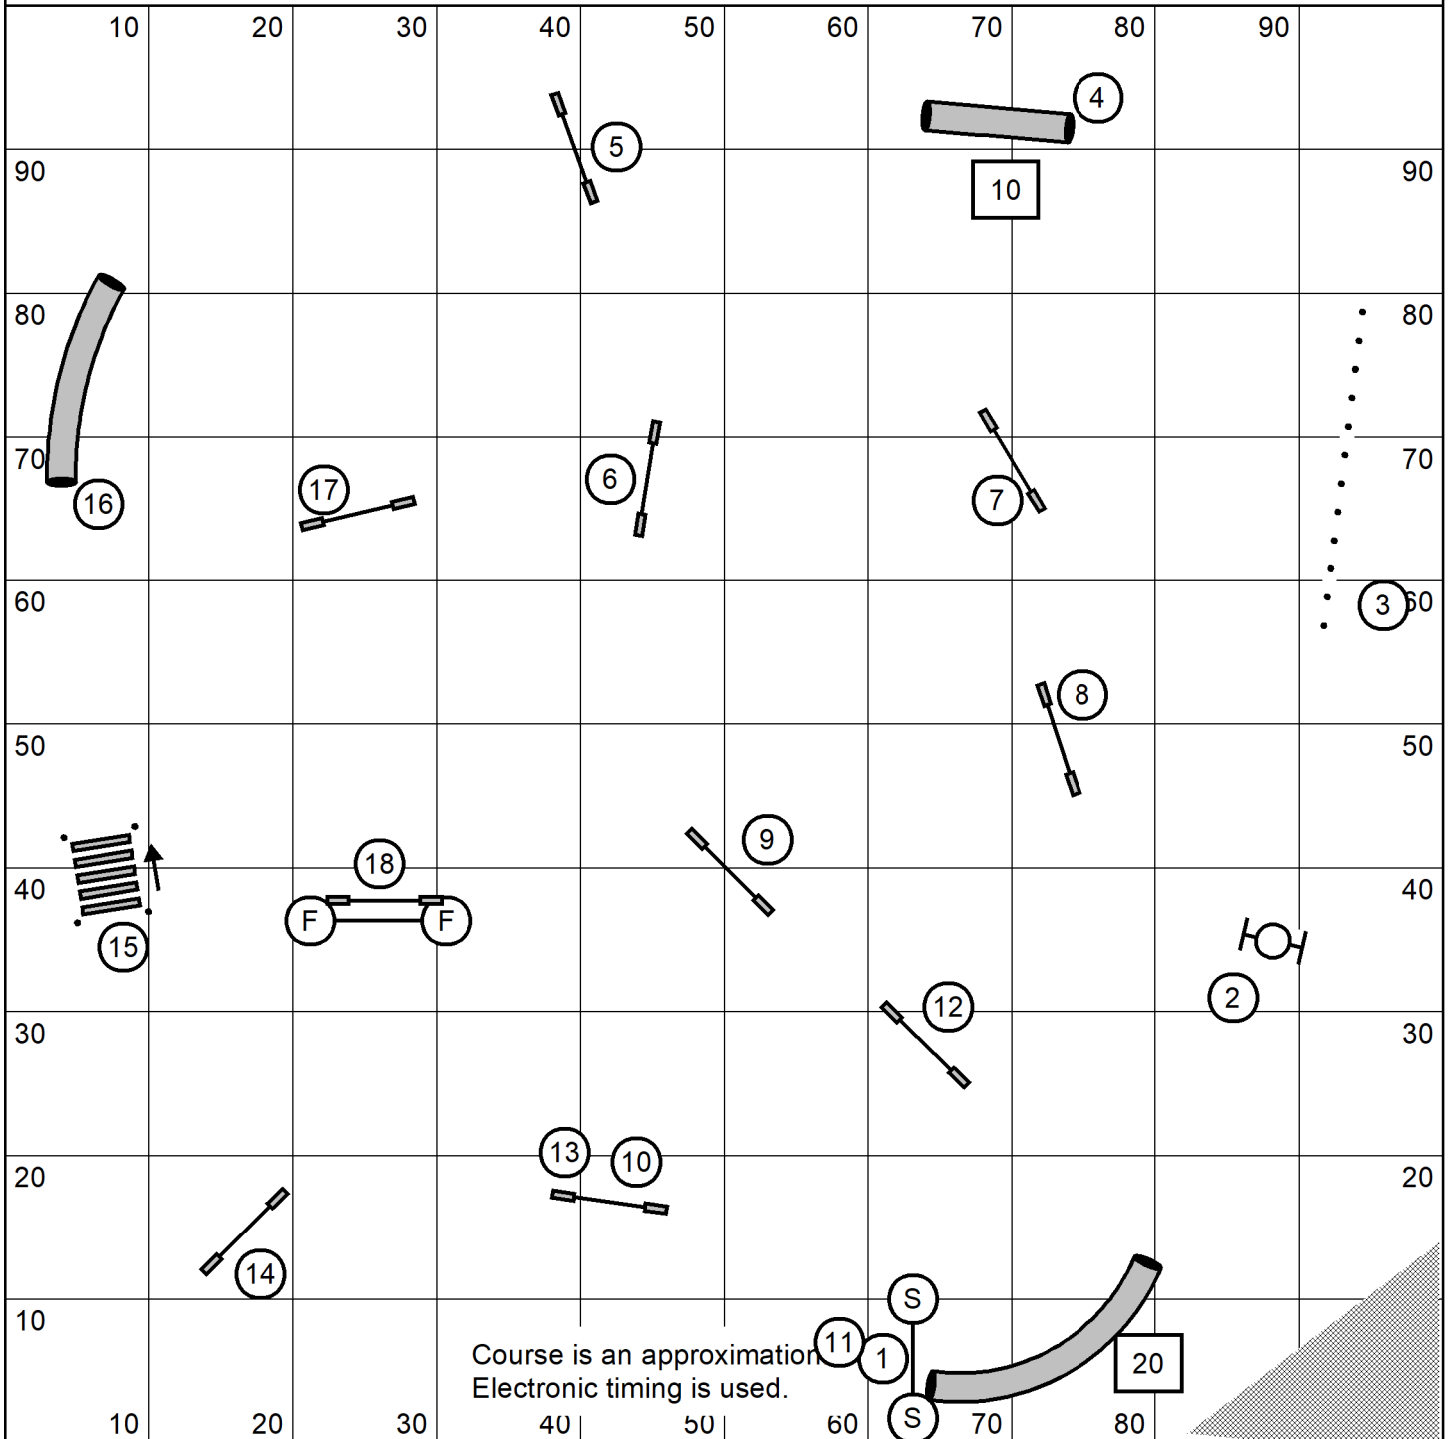

Beginner/Novice Speedstakes
Keystone---UKI---Maureen Burke

January 1, 2025

Beginner/Novice Jumping
Keystone---UKI---Maureen Burke

January 1, 2025

Open Gamblers
Keystone---UKI---Maureen Burke

January 1, 2025

10 point gamble NO line
15 point gamble behind the line

Opening Time:
25 seconds all heights
C: 102' Times:
Reg. 24/22/20=15 sec
Reg. 16/12/8=18 sec
Select 20/16=18 sec
Select 12/8/4=20 sec

No Contact to contact
Back to Back OK
10 point gamble-no line
15 point gamble-line
No gamble obstacles in order

Course is an approximation.
Electronic timing is used.

- 1pt-Jumps
- 2pts-Tunnels
- 3pts-Teeter
- 4pts-Aframe
- 5pts-Dogwalk
- 5pts-Weaves
- 1pt-START JUMP

Beginner/Novice Agility
Keystone---UKI---Maureen Burke