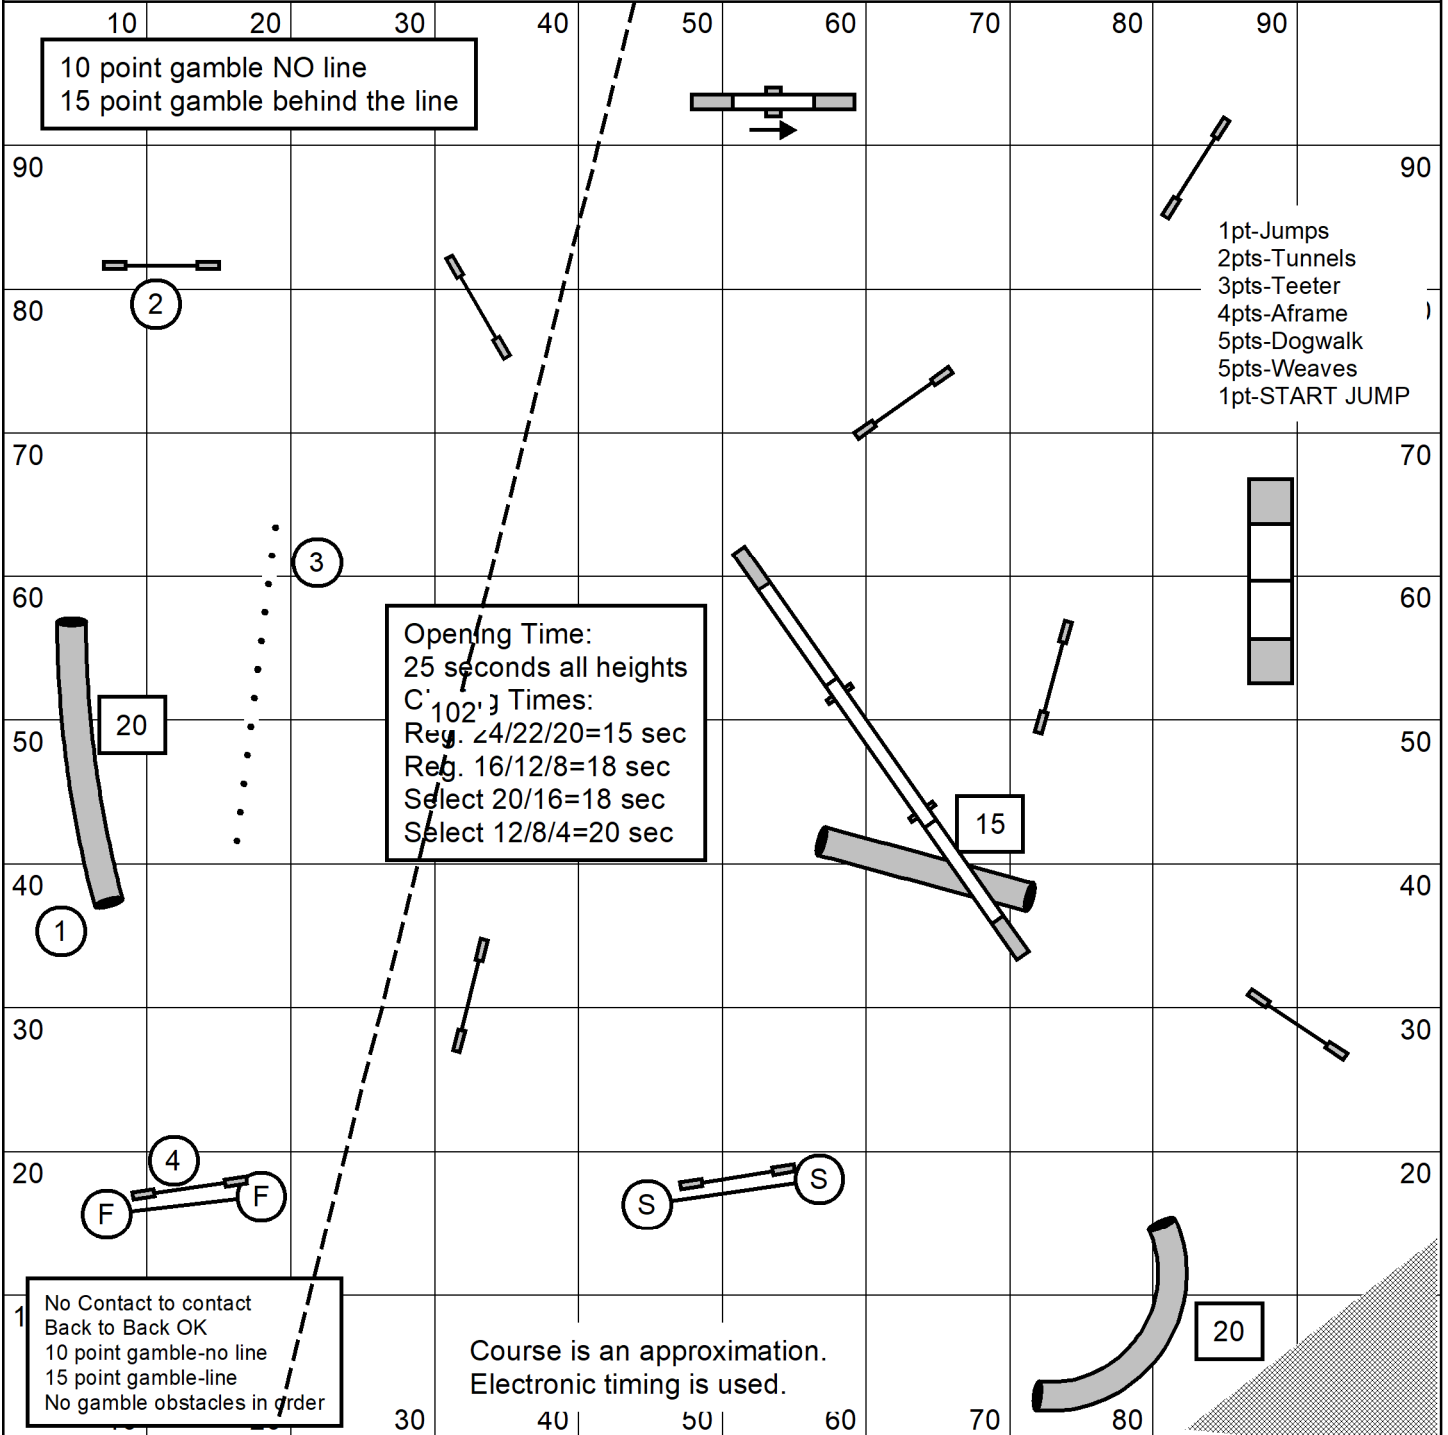

Beginner/Novice Speedstakes
Keystone---UKI---Maureen Burke

January 1, 2025

Beginner/Novice Jumping
Keystone---UKI---Maureen Burke

January 1, 2025

Open Gamblers
Keystone---UKI---Maureen Burke

January 1, 2025

10 point gamble NO line
15 point gamble behind the line

Opening Time:
25 seconds all heights
C: 102' Times:
Reg. 24/22/20=15 sec
Reg. 16/12/8=18 sec
Select 20/16=18 sec
Select 12/8/4=20 sec

No Contact to contact
Back to Back OK
10 point gamble-no line
15 point gamble-line
No gamble obstacles in order

Course is an approximation.
Electronic timing is used.

- 1pt-Jumps
- 2pts-Tunnels
- 3pts-Teeter
- 4pts-Aframe
- 5pts-Dogwalk
- 5pts-Weaves
- 1pt-START JUMP

Beginner/Novice Agility
Keystone---UKI---Maureen Burke