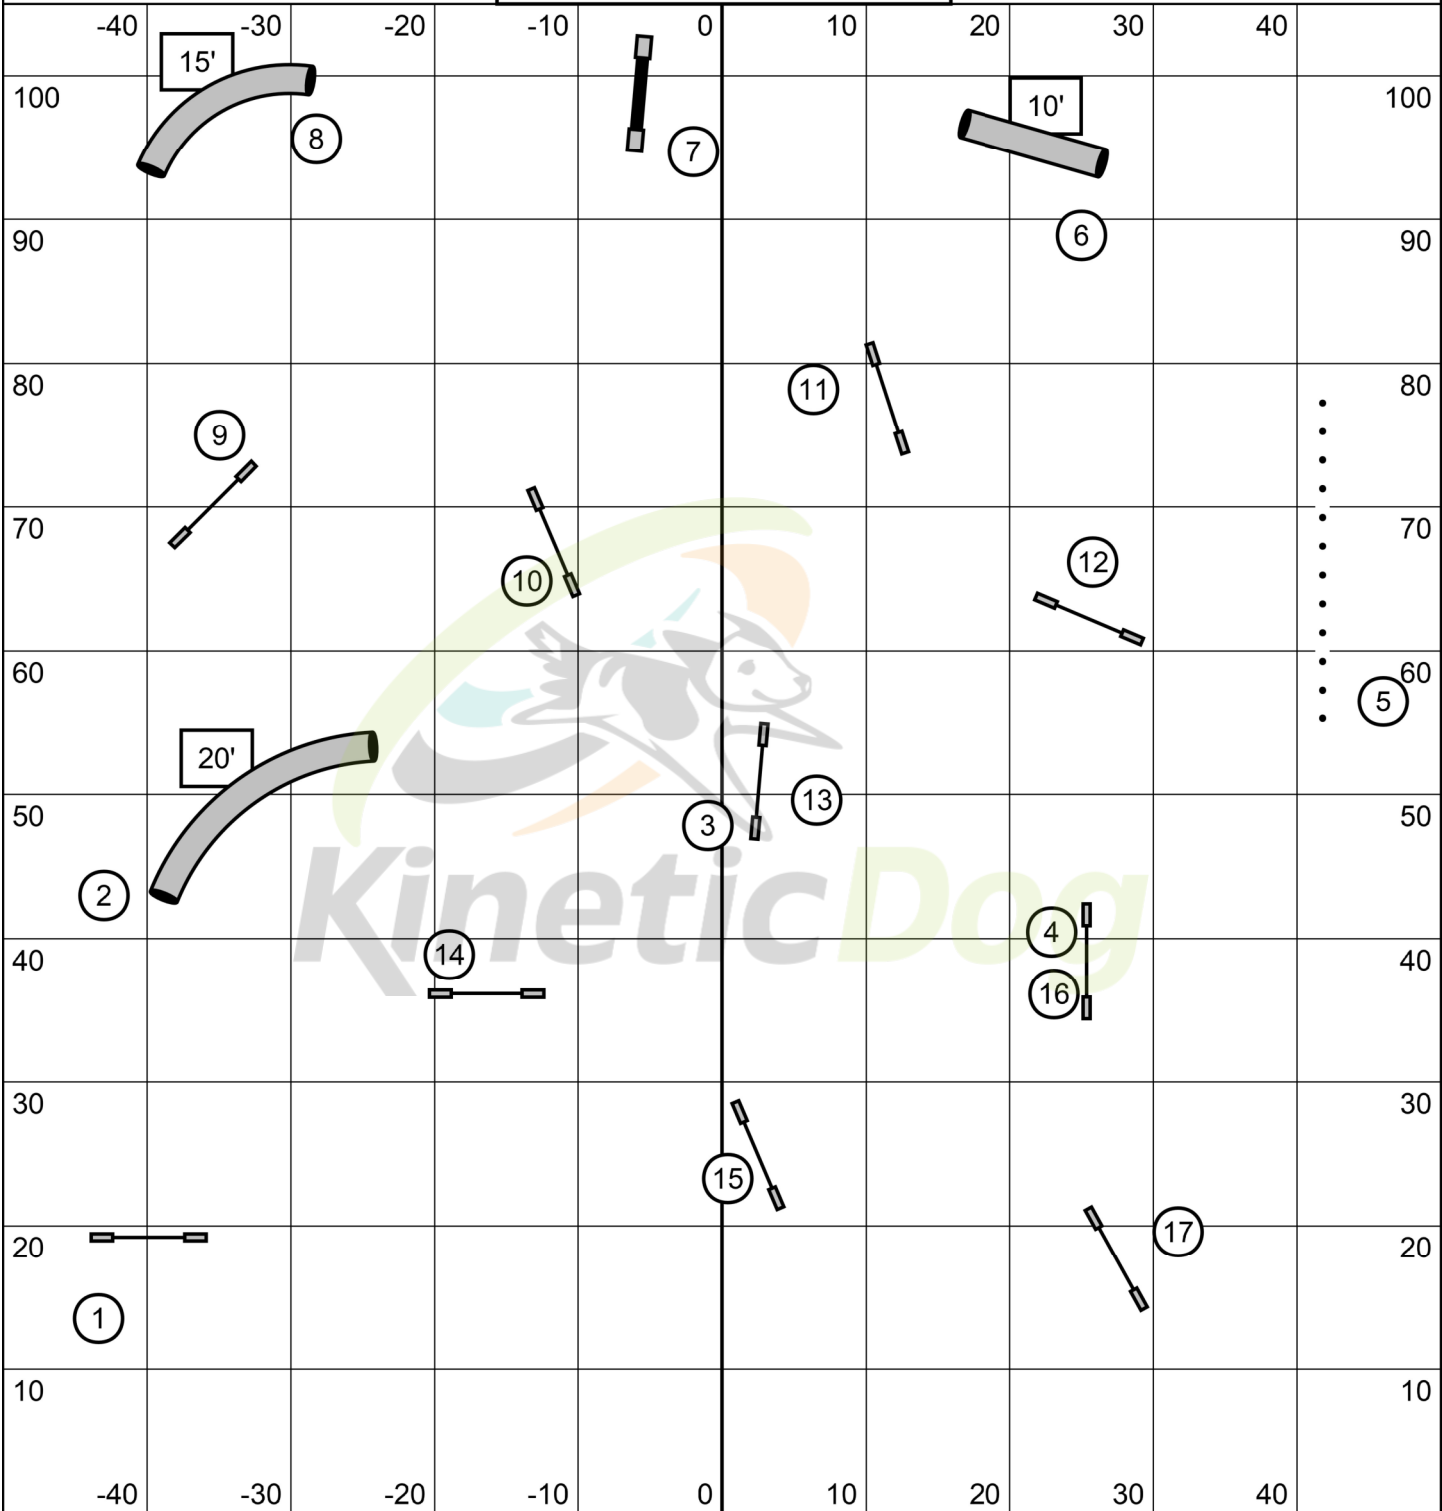

****Map is only an approximation****
Indoors on Turf
Electronic Timing

Keystone Agility Club
UKI Beginner/Novice Agility
Mary Ellen Barry
March 8, 2025

Map is only an approximation
 Indoors on Turf
 Electronic Timing

Keystone Agility Club
 UKI Beginner/Novice Jumping
 Mary Ellen Barry
 March 8, 2025

****Map is only an approximation****
Indoors on Turf
Electronic Timing

Keystone Agility Club
UKI Beginner/Novice Speedstakes
Mary Ellen Barry
March 8, 2025