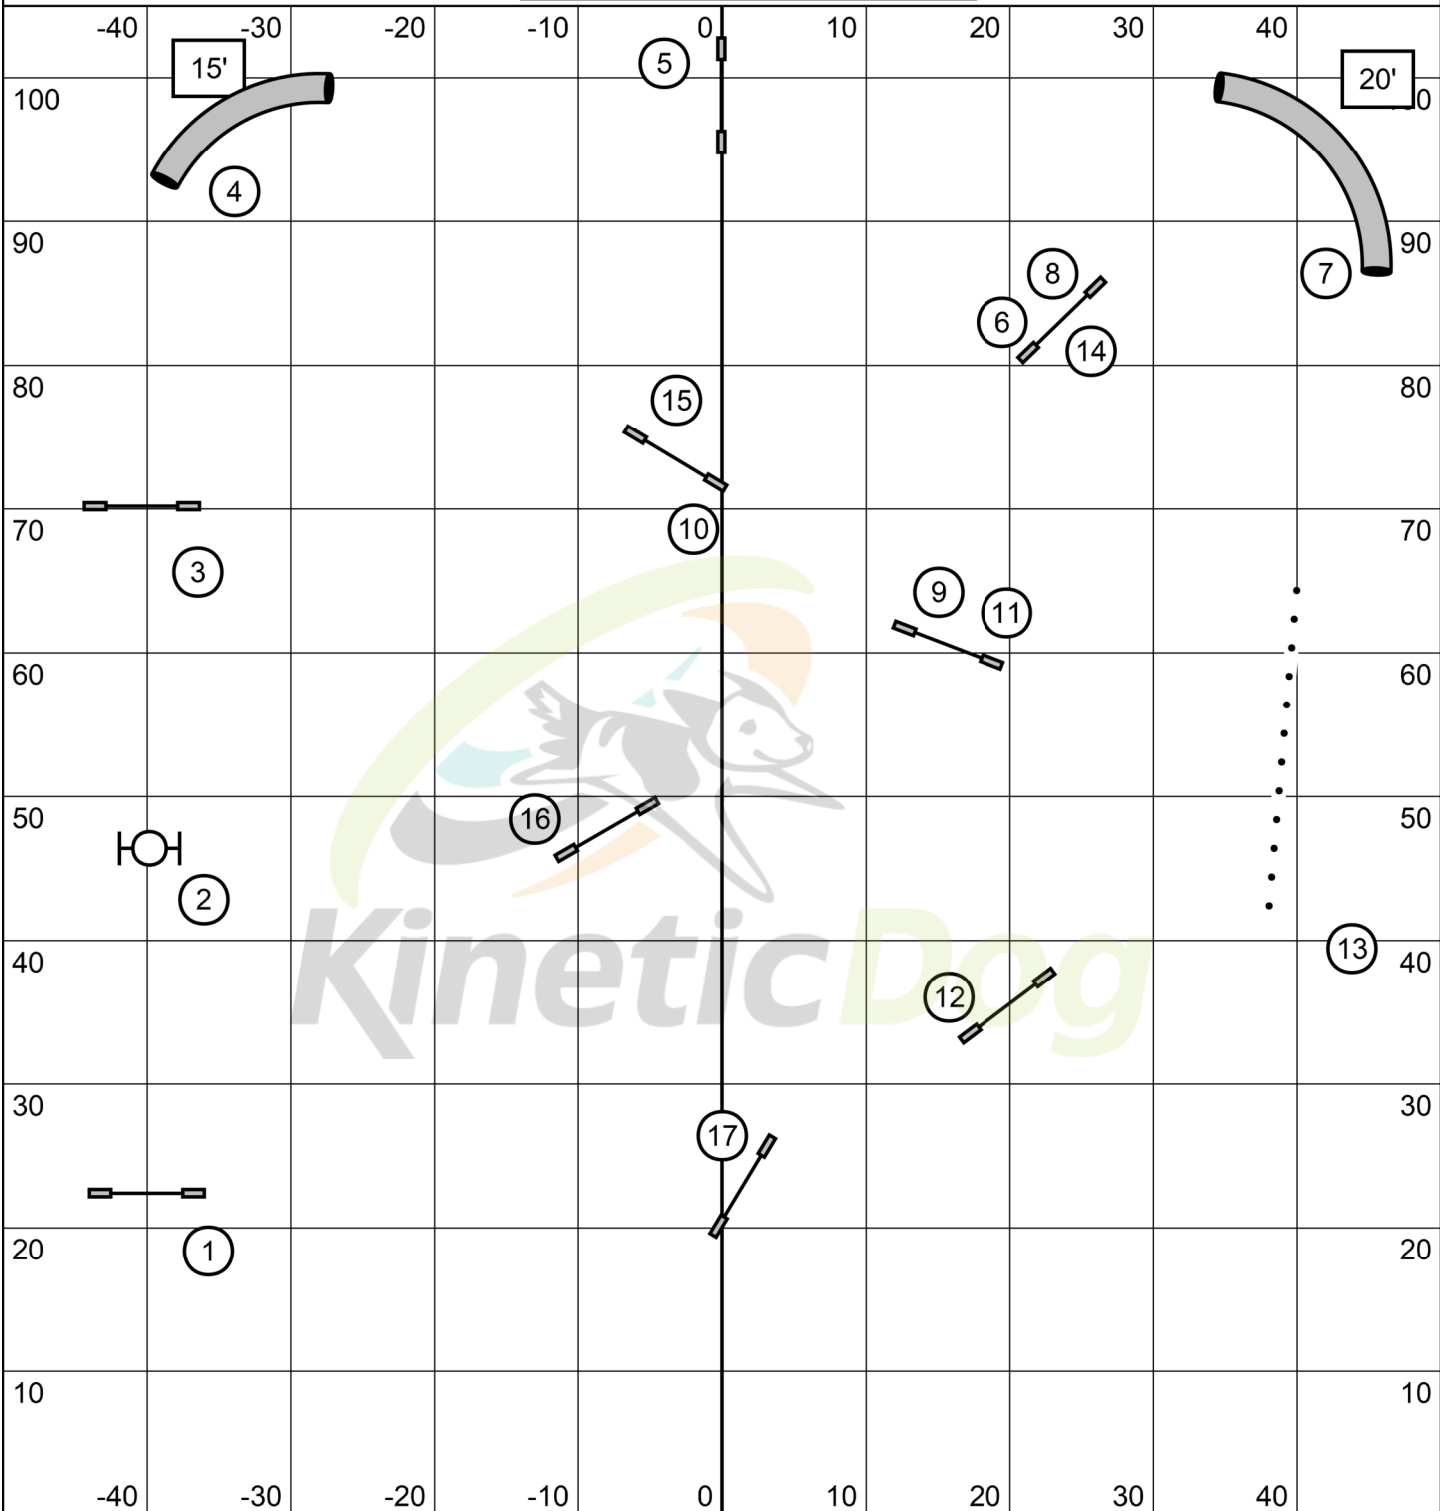

****Map is only an approximation****
Indoors on Turf
Electronic Timing

Keystone Agility Club
UKI Beginner/Novice Speedstakes
Mary Ellen Barry
March 9, 2025

****Map is only an approximation****
Indoors on Turf
Electronic Timing

Keystone Agility Club
UKI Beginner/Novice Jumping
Mary Ellen Barry
March 9, 2025

#7 combo must be done as numbered 7a then 7b in both opening and closing
 #6 combo, any order, any direction in the opening, as numbered in closing
 #2 bidirectional in closing - no refusals unless dog engages with the jump, i.e., goes under the bar or jumps the wing
 Start and Finish jump live at all times

Map is only an approximation
 Indoors on Turf
 Electronic Timing

Keystone Agility Club
 UKI Beginner/Novice Snooker
 Mary Ellen Barry
 March 9, 2025

20" 22" 24" - 45 seconds
 8" 12" 16" - 48 seconds
 Select 16" 20" - 48 seconds
 Select 4" 8" 12" - 51 seconds