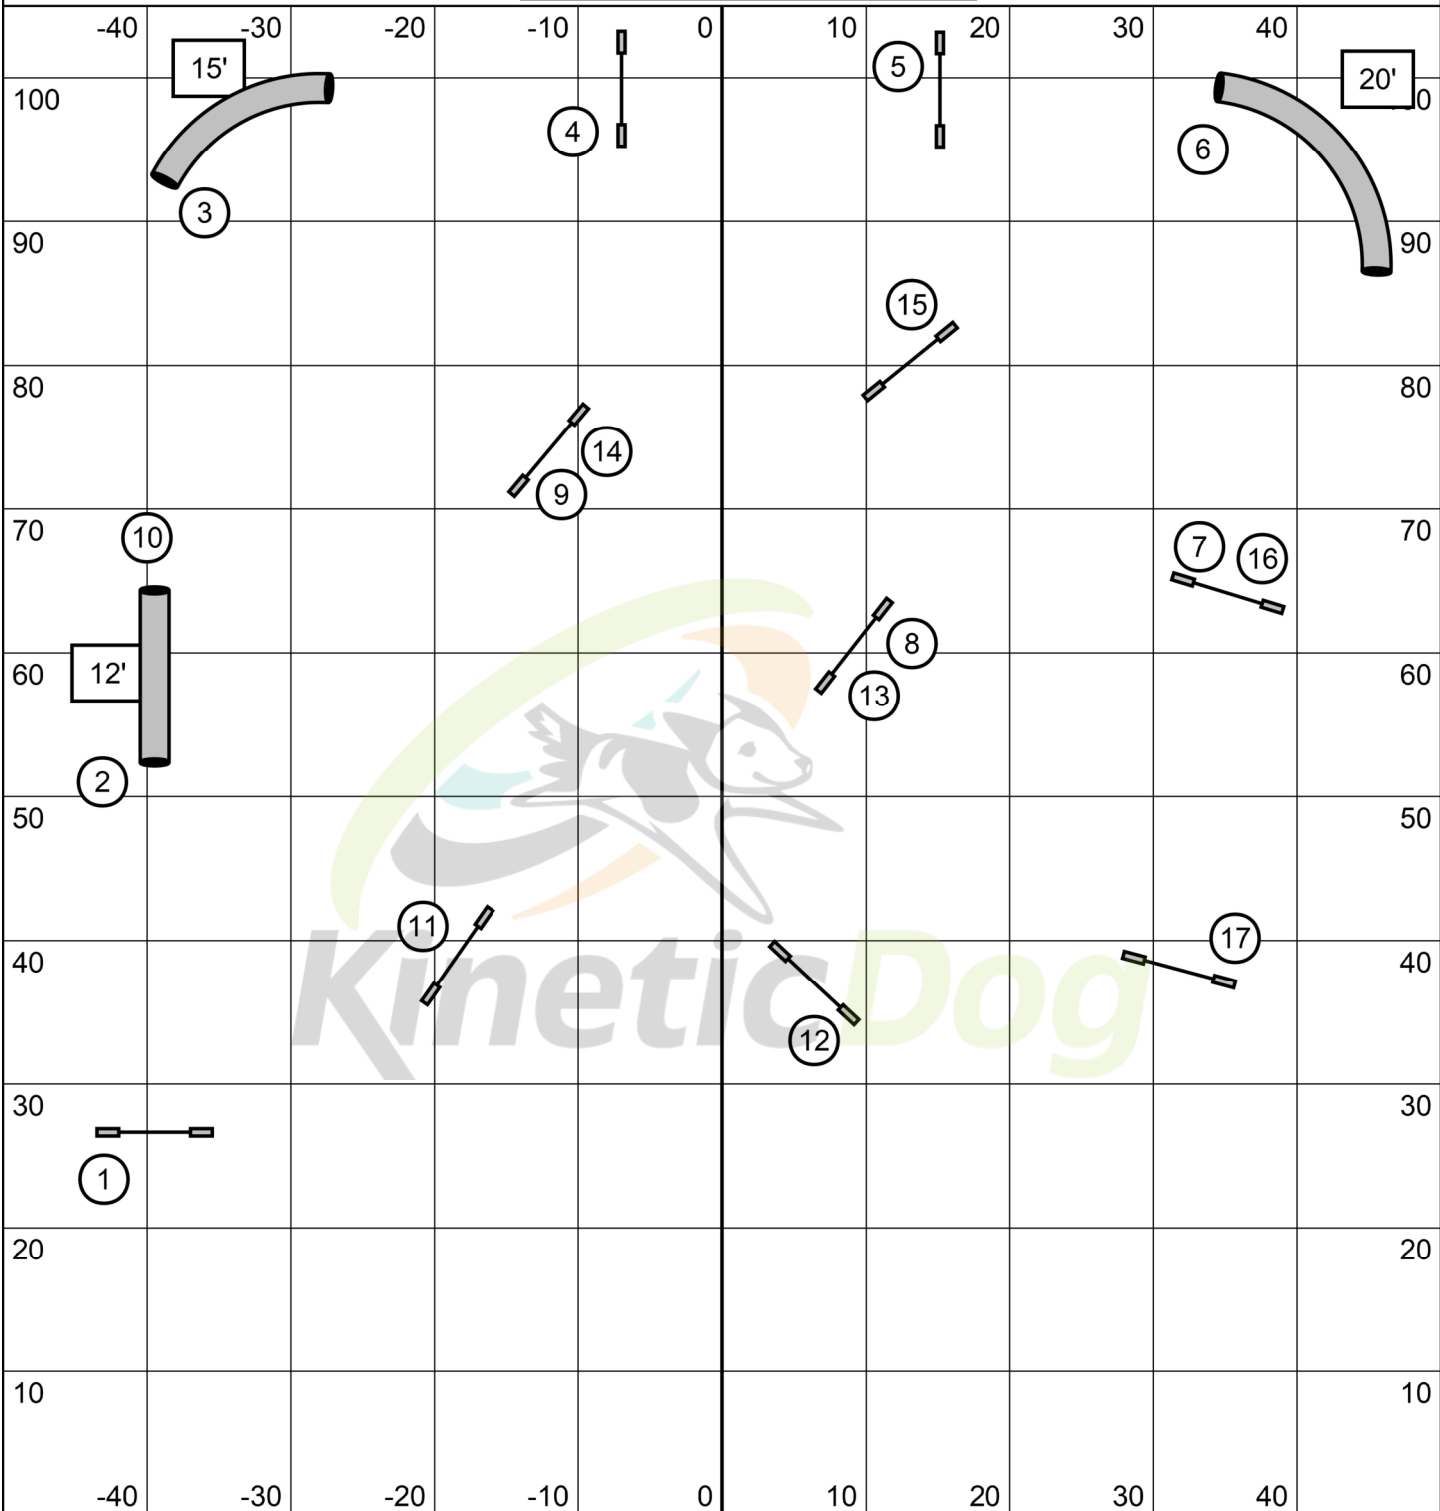

****Map is only an approximation****
Indoors on Turf
Electronic Timing

Keystone Agility Club
UKI Beginner/Novice Speedstakes
Mary Ellen Barry
March 9, 2025

****Map is only an approximation****
Indoors on Turf
Electronic Timing

Keystone Agility Club
UKI Beginner/Novice Jumping
Mary Ellen Barry
March 9, 2025

#7 combo must be done as numbered 7a then 7b in both opening and closing
 #6 combo, any order, any direction in the opening, as numbered in closing
 #2 bidirectional in closing - no refusals unless dog engages with the jump, i.e., goes under the bar or jumps the wing
 Start and Finish jump live at all times

Map is only an approximation
 Indoors on Turf
 Electronic Timing

Keystone Agility Club
 UKI Beginner/Novice Snooker
 Mary Ellen Barry
 March 9, 2025

20" 22" 24" - 45 seconds
 8" 12" 16" - 48 seconds
 Select 16" 20" - 48 seconds
 Select 4" 8" 12" - 51 seconds