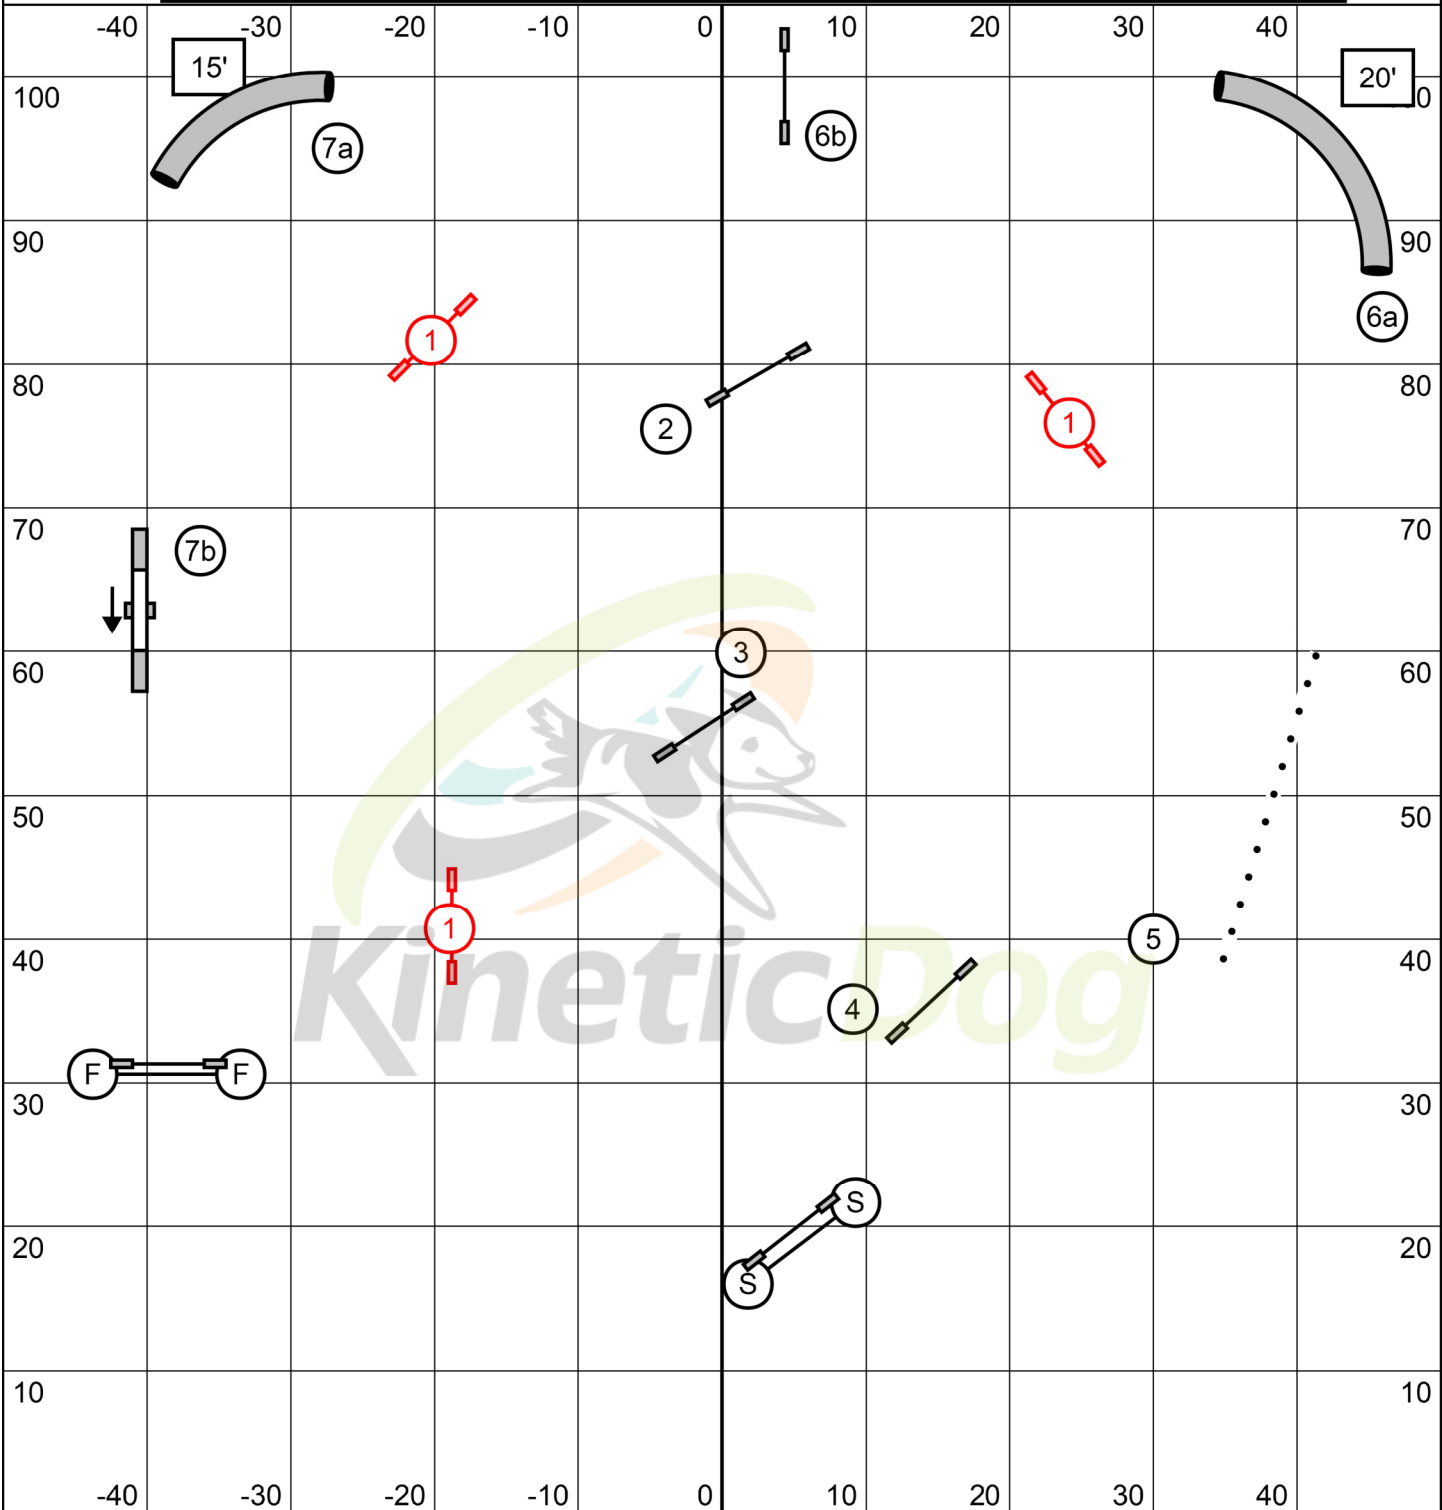

****Map is only an approximation****
Indoors on Turf
Electronic Timing

Keystone Agility Club
UKI Beginner/Novice Speedstakes
Mary Ellen Barry
March 9, 2025

****Map is only an approximation****
Indoors on Turf
Electronic Timing

Keystone Agility Club
UKI Beginner/Novice Jumping
Mary Ellen Barry
March 9, 2025

#7 combo must be done as numbered 7a then 7b in both opening and closing
 #6 combo, any order, any direction in the opening, as numbered in closing
 #2 bidirectional in closing - no refusals unless dog engages with the jump, i.e., goes under the bar or jumps the wing
 Start and Finish jump live at all times

Map is only an approximation
 Indoors on Turf
 Electronic Timing

Keystone Agility Club
 UKI Beginner/Novice Snooker
 Mary Ellen Barry
 March 9, 2025

20" 22" 24" - 45 seconds
 8" 12" 16" - 48 seconds
 Select 16" 20" - 48 seconds
 Select 4" 8" 12" - 51 seconds