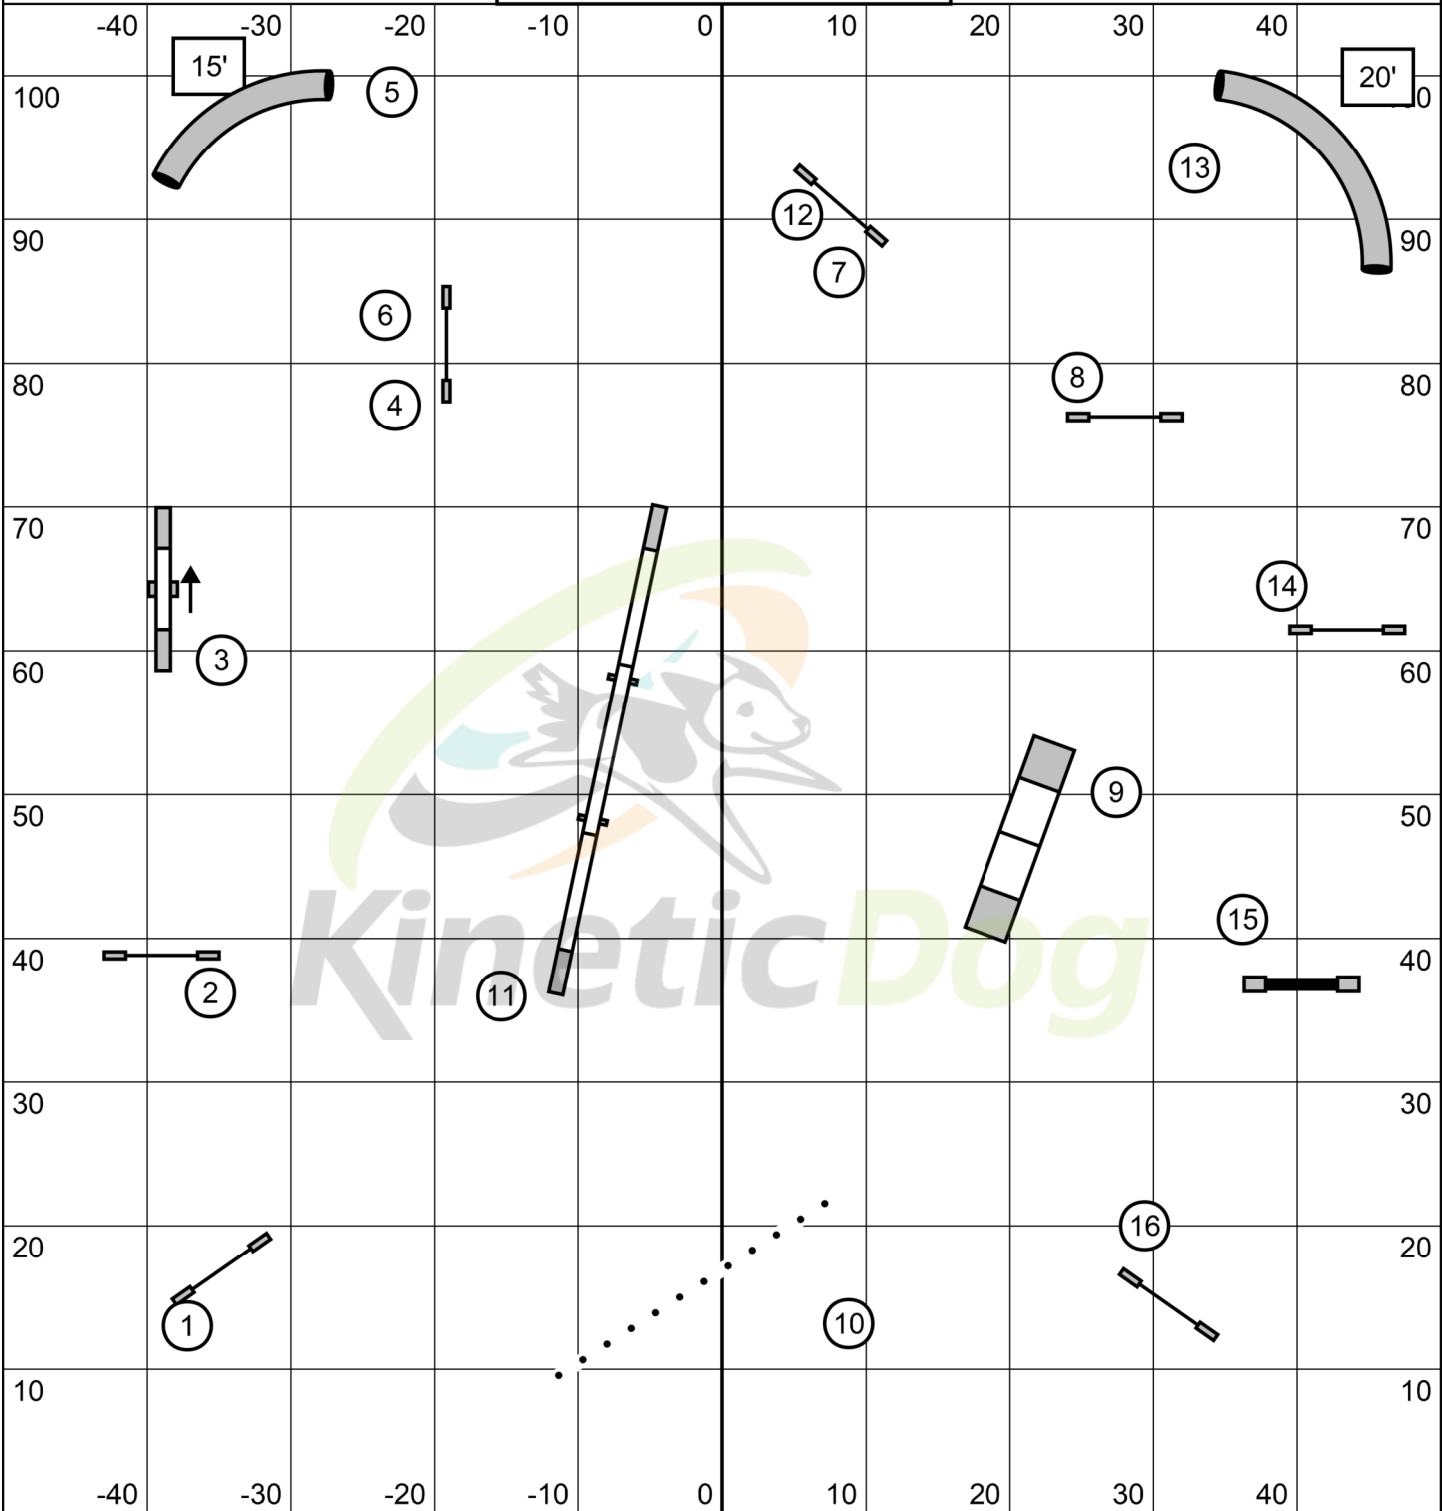

Map is only an approximation
Indoors on Turf
Electronic Timing

Keystone Agility Club
UKI Beginner/Novice Agility
Mary Ellen Barry
March 9, 2025