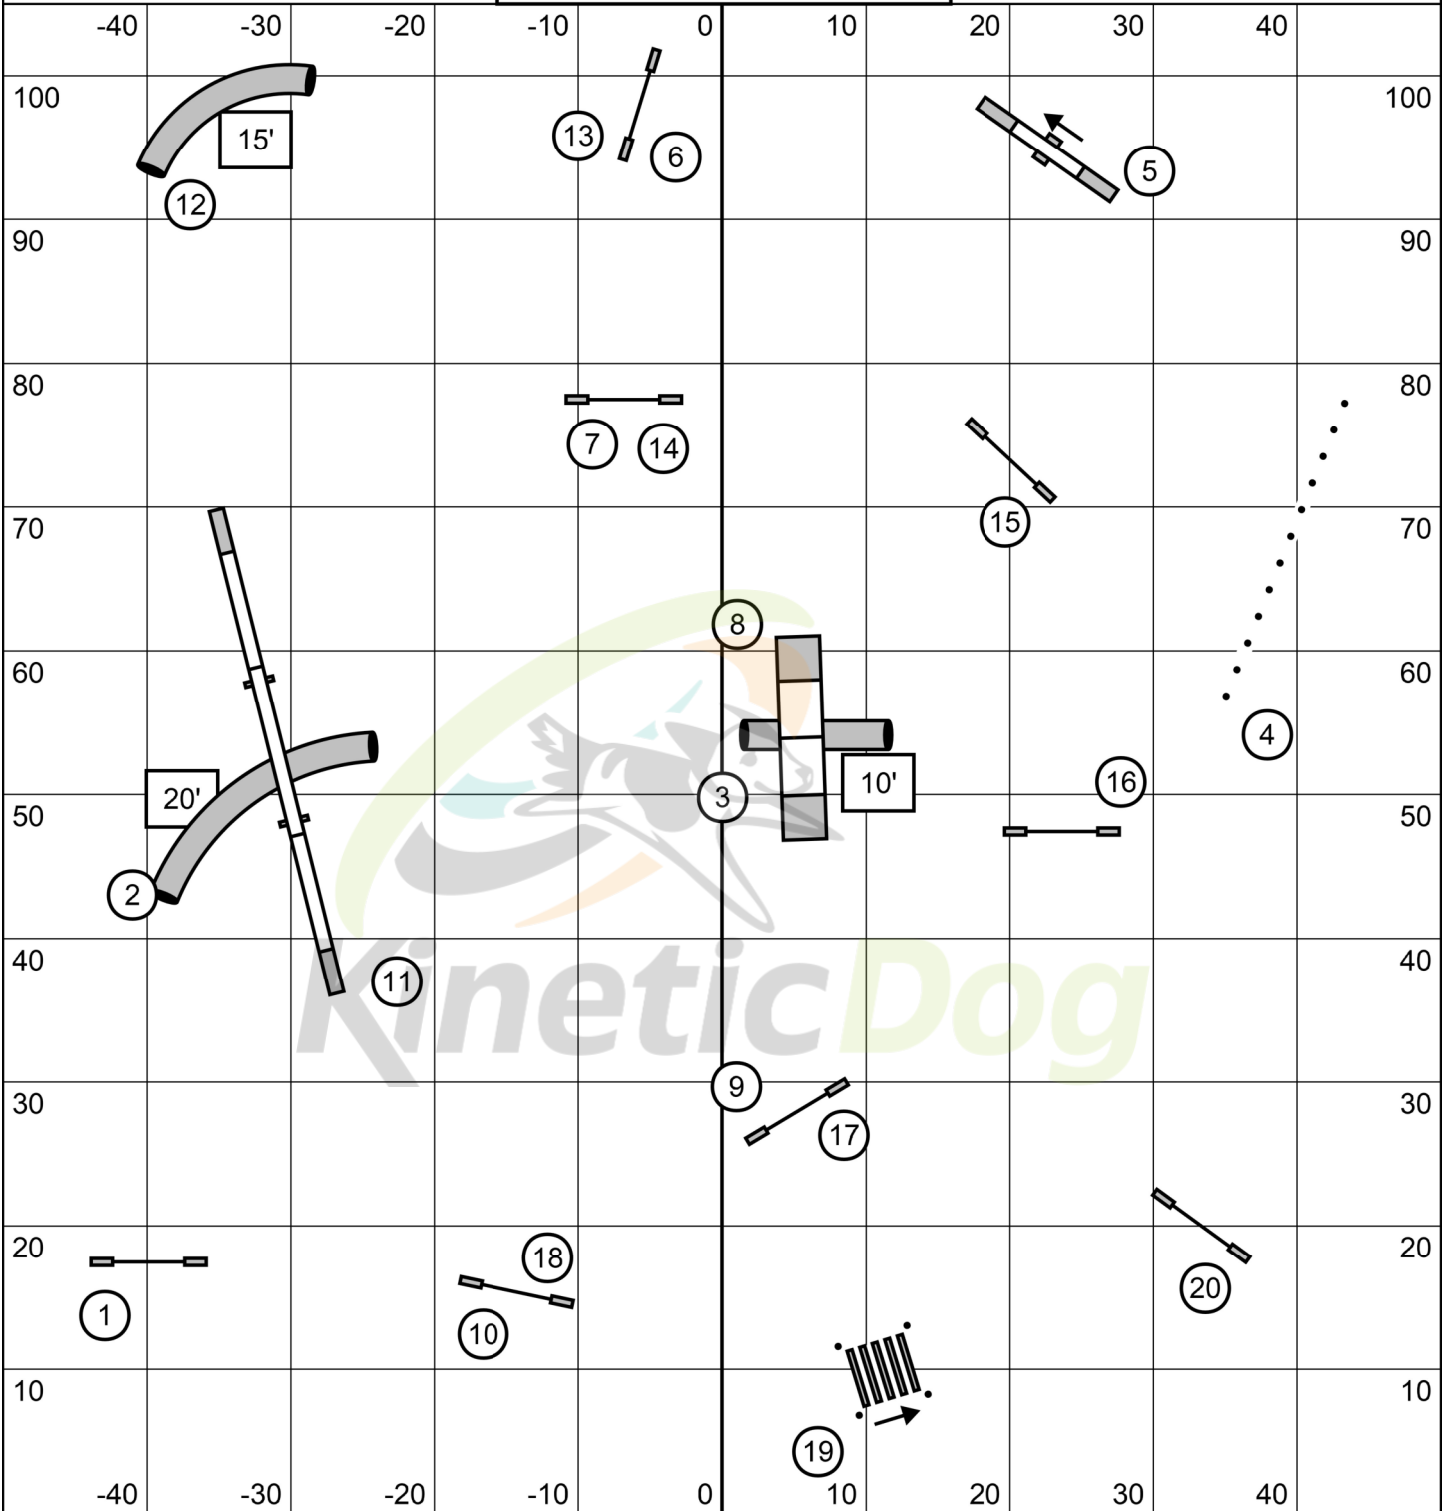

****Map is only an approximation****
Indoors on Turf
Electronic Timing

Keystone Agility Club
UKI Masters Agility
Mary Ellen Barry
March 8, 2025

Map is only an approximation
Indoors on Turf
Electronic Timing

Keystone Agility Club
UKI Masters Jumping
Mary Ellen Barry
March 8, 2025