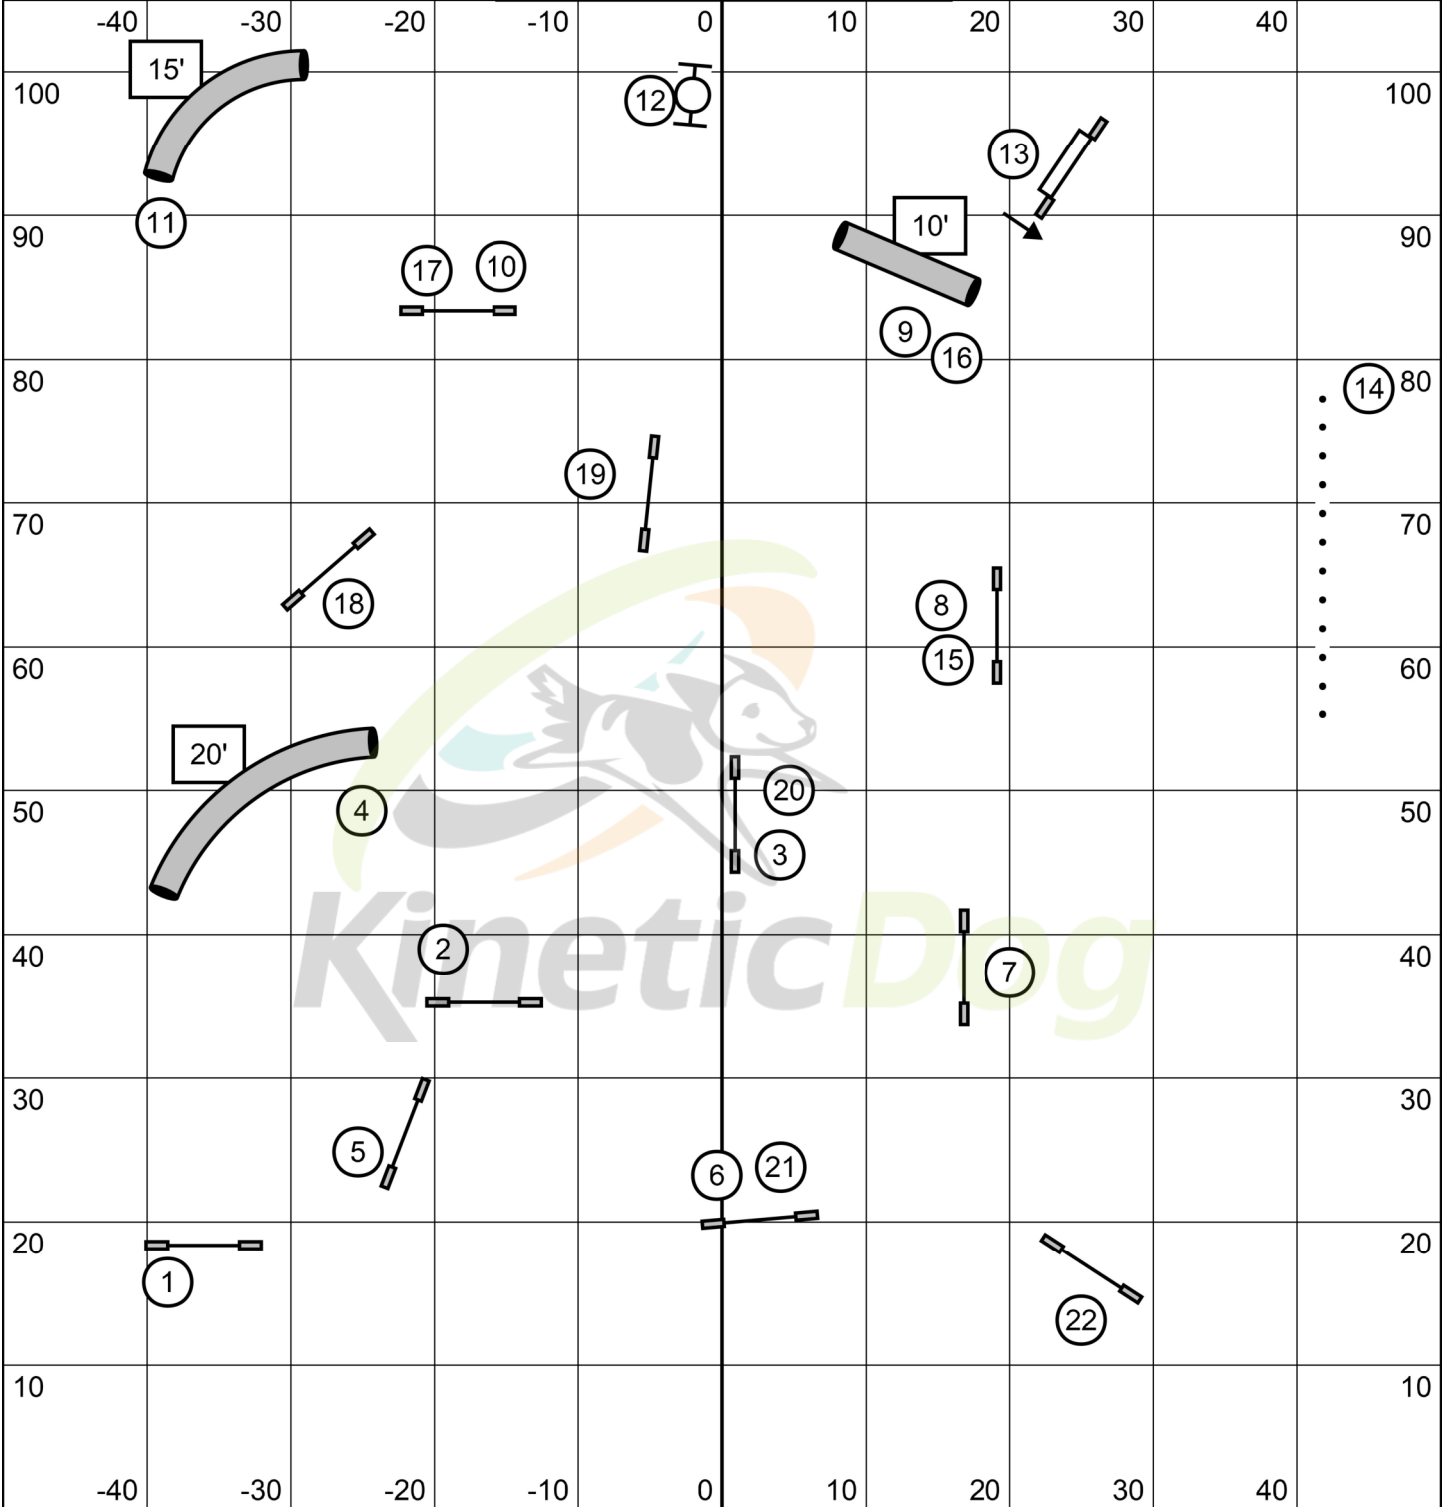

****Map is only an approximation****
Indoors on Turf
Electronic Timing

Keystone Agility Club
UKI Masters Agility
Mary Ellen Barry
March 8, 2025

Map is only an approximation
Indoors on Turf
Electronic Timing

Keystone Agility Club
UKI Masters Jumping
Mary Ellen Barry
March 8, 2025