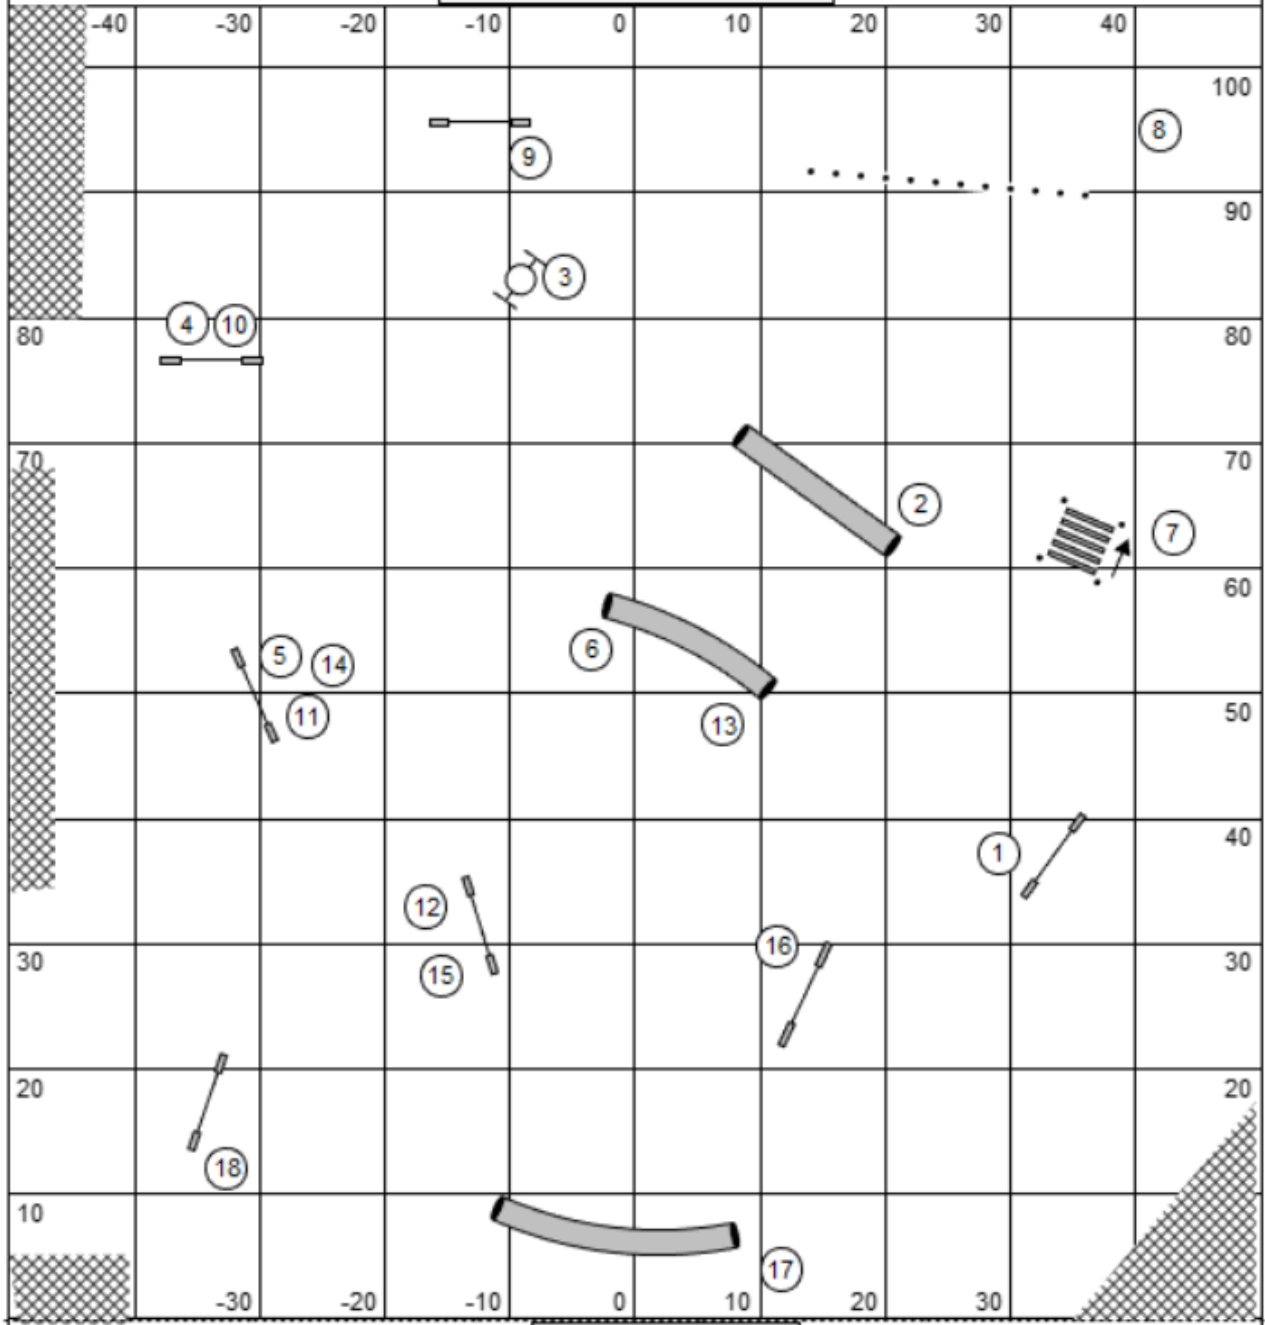

**\*\*Map is only an approximation\*\***  
**Indoors on Turf**  
**Electronic Timing**

Keystone Agility Club  
 UKI Masters Jumping  
 Mary Ellen Barry  
 October 30, 2025