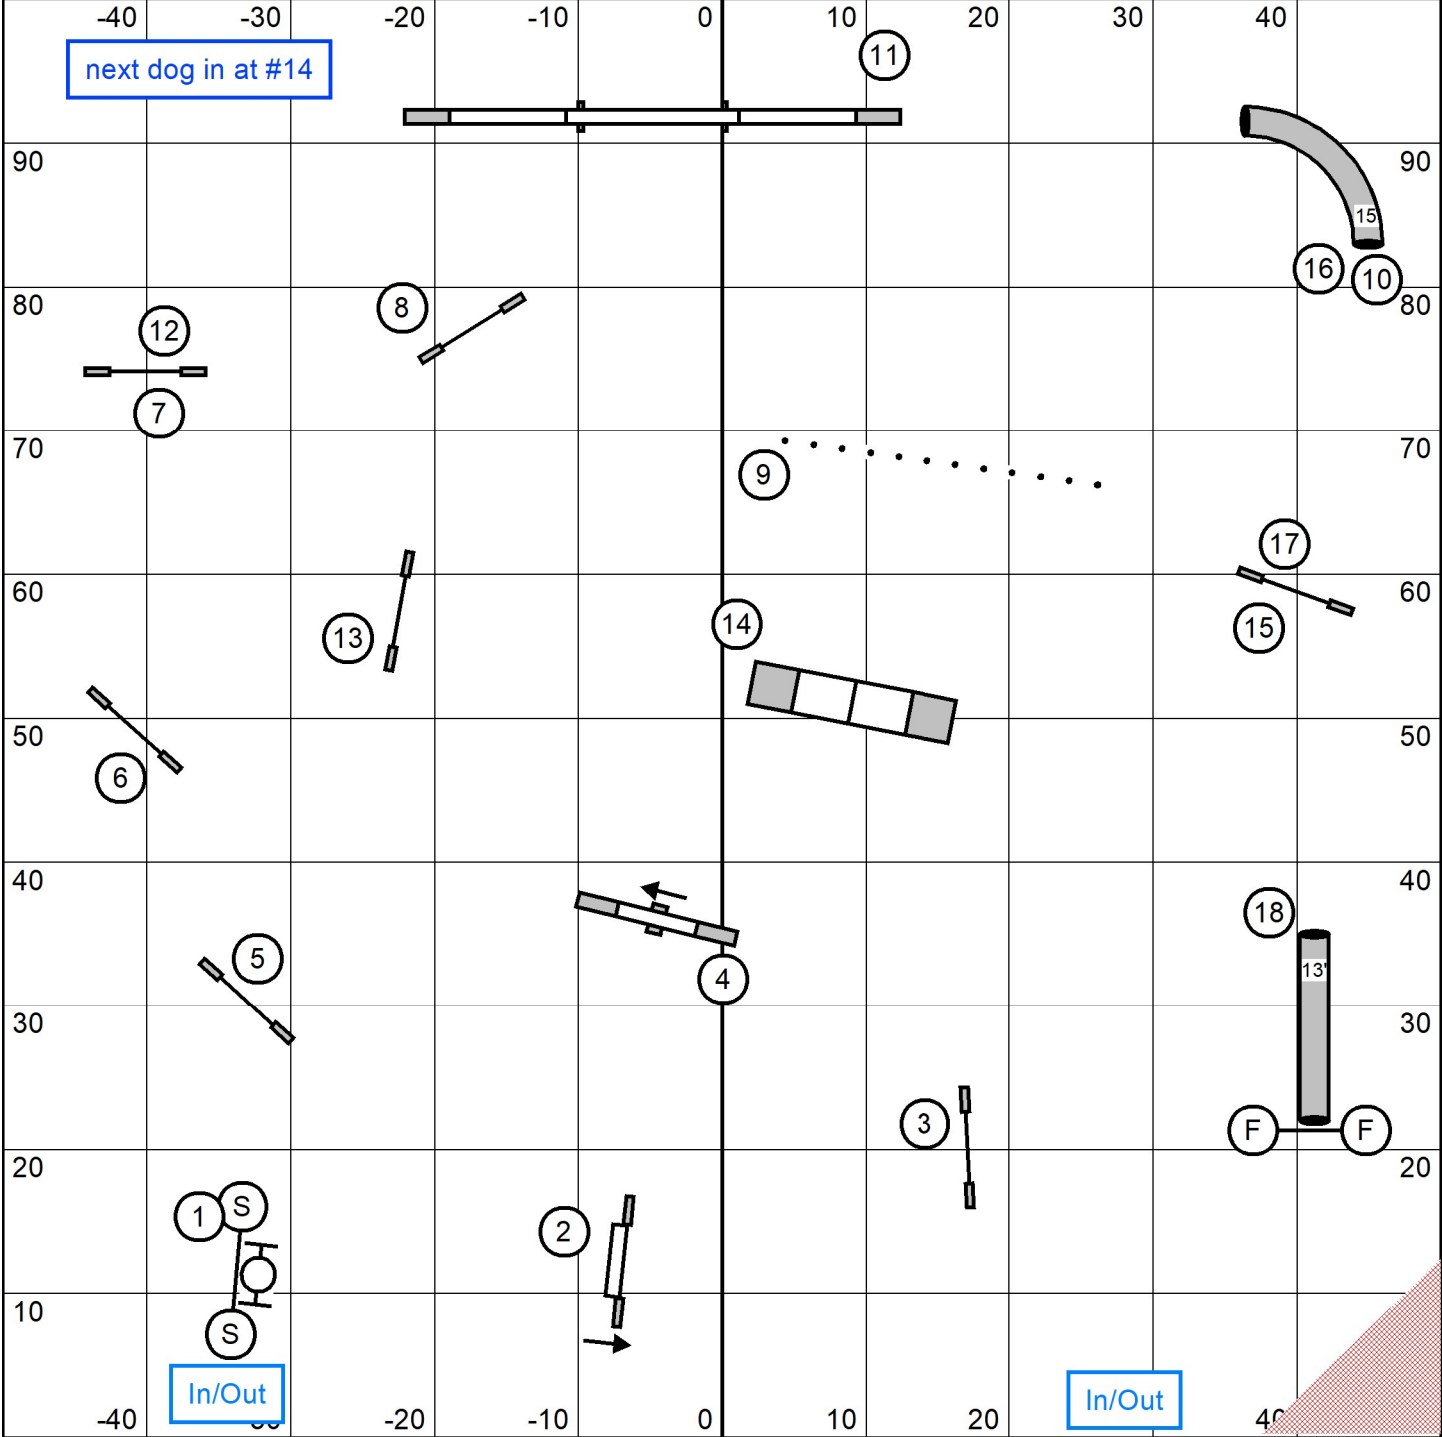

Advanced/PII Jumpers - Sunday, May 31, 2026
 Peggy Hammond
 Good Dog 101, Barto, PA

Advanced/PII Gamblers - Sunday, May 31, 2026
 Peggy Hammond
 Good Dog 101, Barto, PA

Gamble Times
 8" (4"P): 19 (20)
 12"/16" (8"/12"P): 18 (19)
 20"/24" (16"/20"P): 17 (18)

25 second opening, 1-3-5-7 system [18 pts. needed opening], dogwalk is 7, gamble is 20 pts.
 may not do consecutive contacts (back to back is allowed)

Grand Prix - Sunday, May 31, 2026
 Peggy Hammond
 Good Dog 101, Barto, PA

Advanced/PII Standard - Sunday, May 31, 2026
 Peggy Hammond
 Good Dog 101, Barto, PA