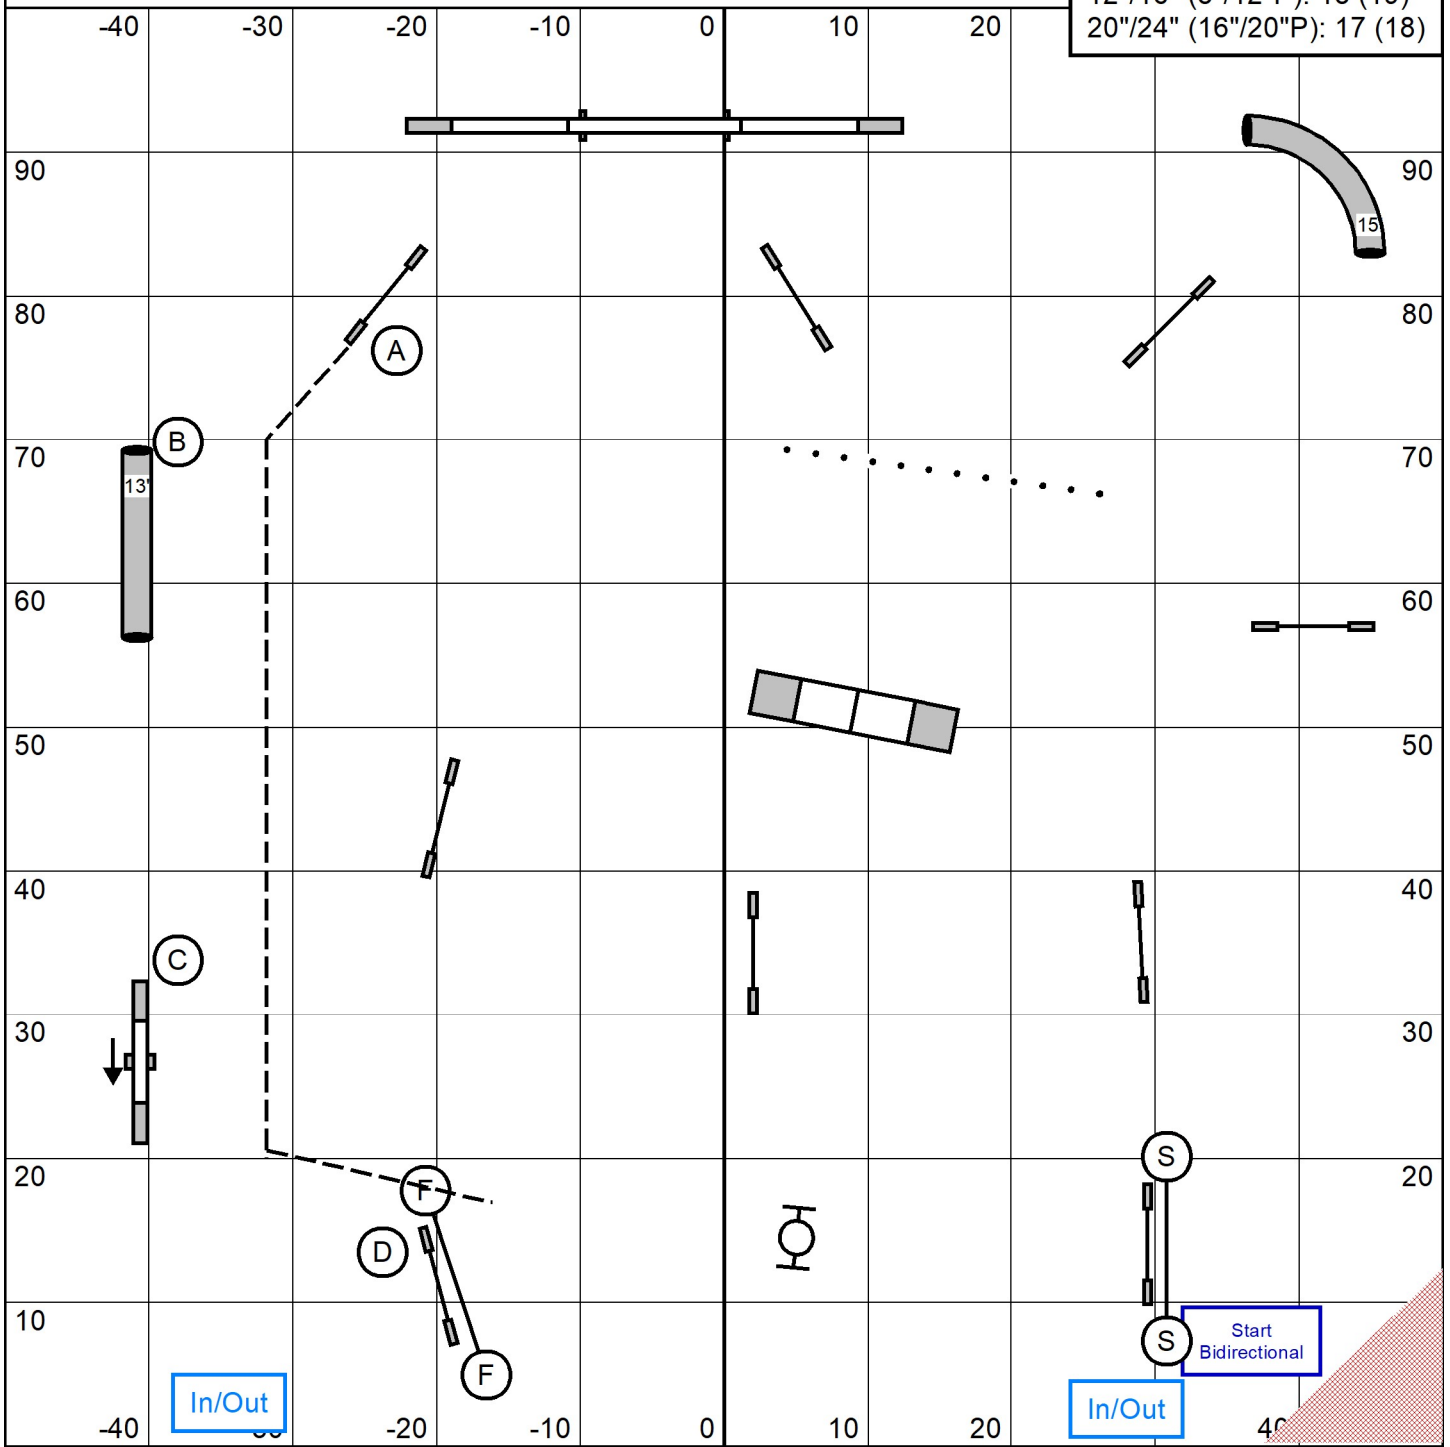

Advanced/PII Jumpers - Sunday, May 31, 2026
 Peggy Hammond
 Good Dog 101, Barto, PA

Advanced/PII Gamblers - Sunday, May 31, 2026
 Peggy Hammond
 Good Dog 101, Barto, PA

Gamble Times
 8" (4"P): 19 (20)
 12"/16" (8"/12"P): 18 (19)
 20"/24" (16"/20"P): 17 (18)

25 second opening, 1-3-5-7 system [18 pts. needed opening], dogwalk is 7, gamble is 20 pts.
 may not do consecutive contacts (back to back is allowed)

Grand Prix - Sunday, May 31, 2026
 Peggy Hammond
 Good Dog 101, Barto, PA