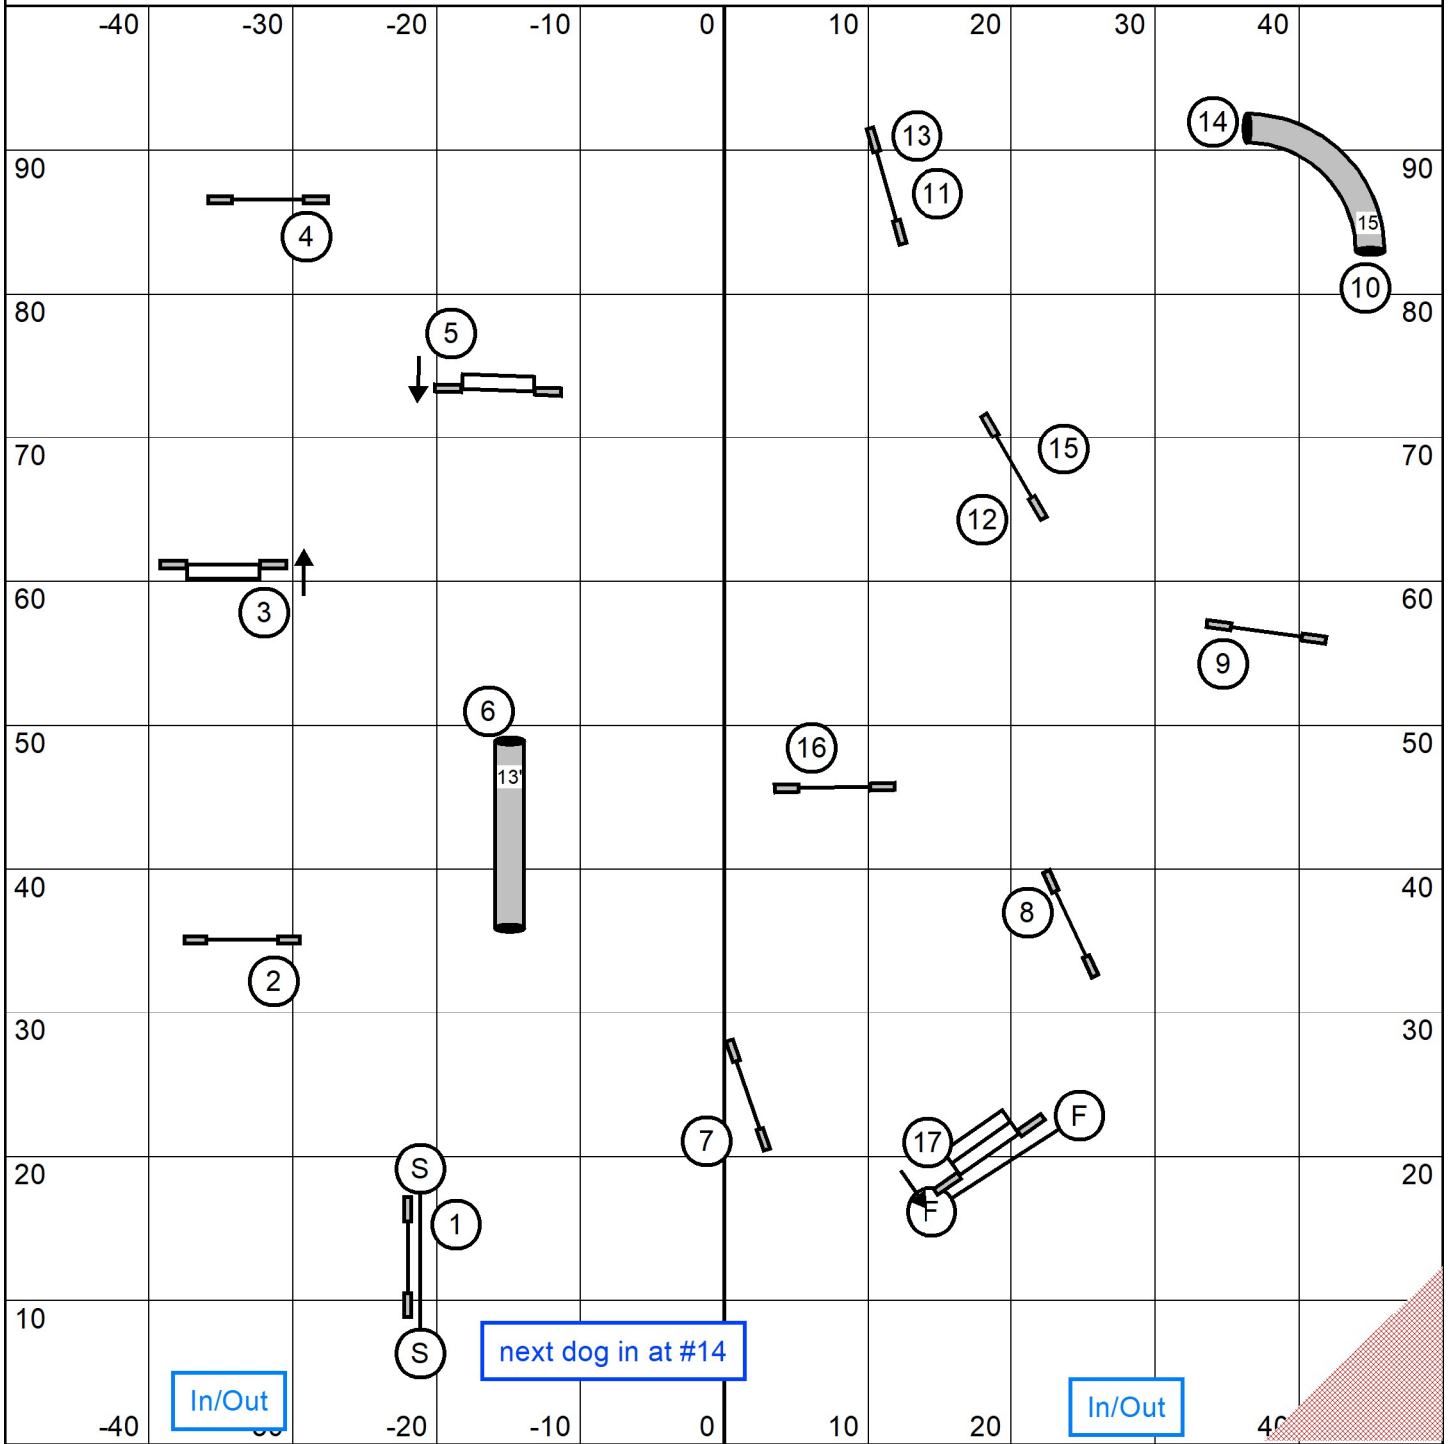

Advanced/PII Jumpers - Sunday, May 31, 2026
 Peggy Hammond
 Good Dog 101, Barto, PA

Advanced/PII Gamblers - Sunday, May 31, 2026
 Peggy Hammond
 Good Dog 101, Barto, PA

Gamble Times
 8" (4"P): 19 (20)
 12"/16" (8"/12"P): 18 (19)
 20"/24" (16"/20"P): 17 (18)

25 second opening, 1-3-5-7 system [18 pts. needed opening], dogwalk is 7, gamble is 20 pts.
 may not do consecutive contacts (back to back is allowed)

Grand Prix - Sunday, May 31, 2026
 Peggy Hammond
 Good Dog 101, Barto, PA