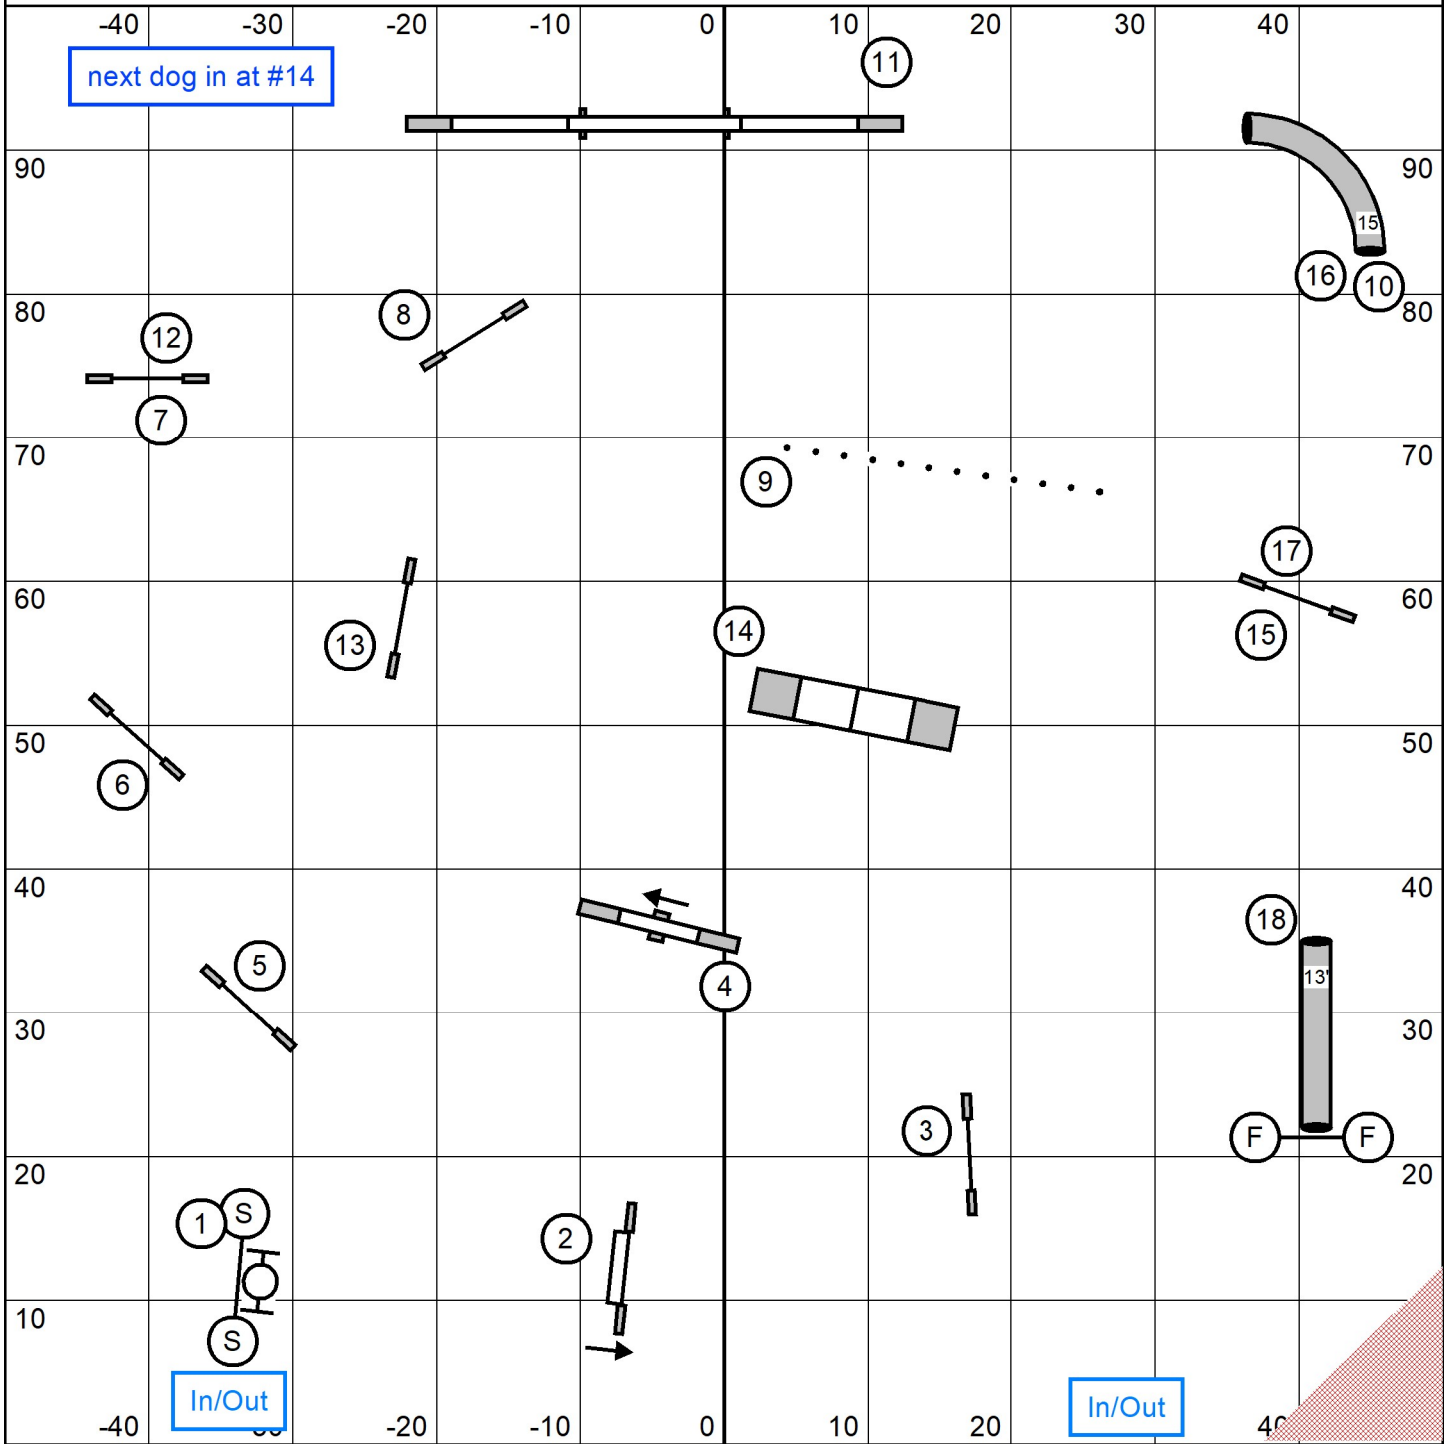

Starters/PI Jumpers - Sunday, May 31, 2026
 Peggy Hammond
 Good Dog 101, Barto, PA

Starters/PI Gamblers - Sunday, May 31, 2026
 Peggy Hammond
 Good Dog 101, Barto, PA

Gamble Times
 8" (4"P): 19 (20)
 12"/16" (8"/12"P): 18 (19)
 20"/24" (16"/20"P): 17 (18)

25 second opening, 1-3-5-7 system [18 pts. needed opening], dogwalk is 7, gamble is 20 pts.
 may not do consecutive contacts (back to back is allowed)

Grand Prix - Sunday, May 31, 2026
 Peggy Hammond
 Good Dog 101, Barto, PA

Starters/PI Standard - Sunday, May 31, 2026
 Peggy Hammond
 Good Dog 101, Barto, PA