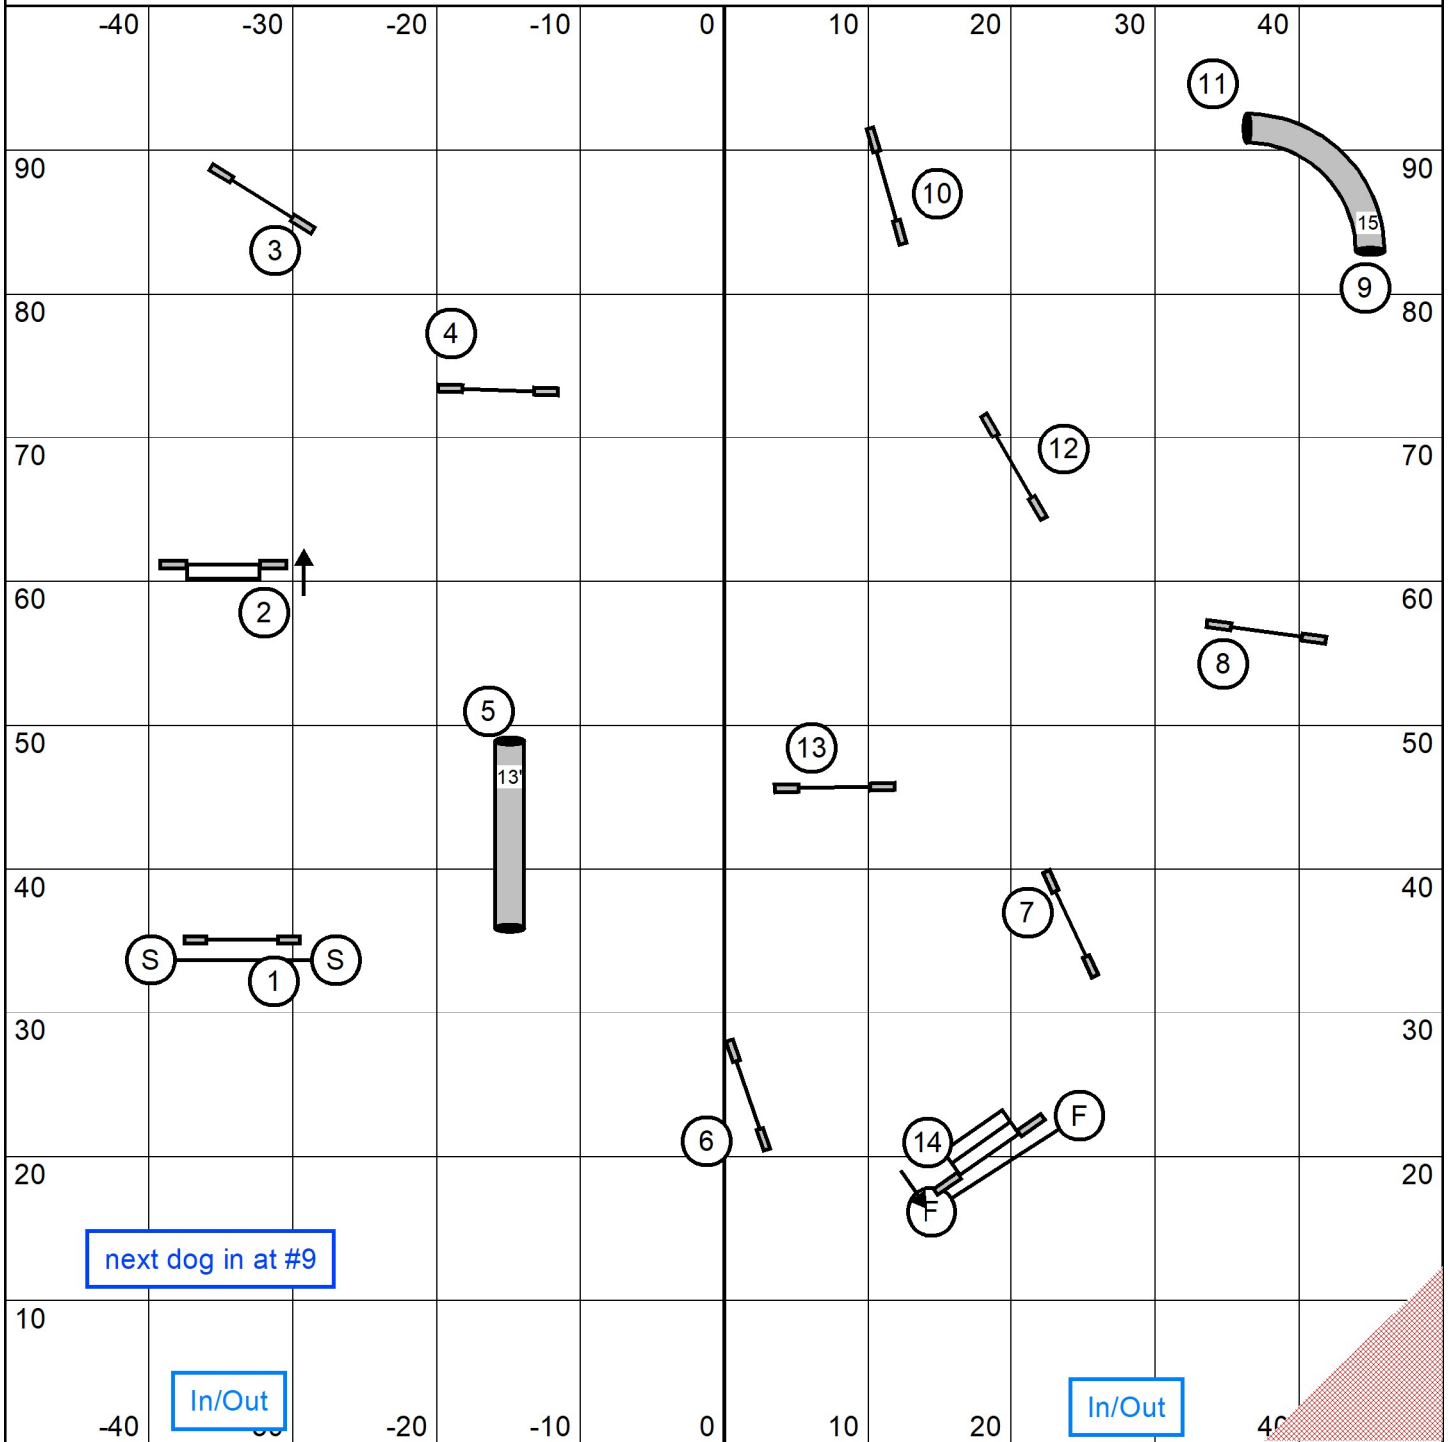

Starters/PI Jumpers - Sunday, May 31, 2026
 Peggy Hammond
 Good Dog 101, Barto, PA

Starters/PI Gamblers - Sunday, May 31, 2026
 Peggy Hammond
 Good Dog 101, Barto, PA

Gamble Times
 8" (4"P): 19 (20)
 12"/16" (8"/12"P): 18 (19)
 20"/24" (16"/20"P): 17 (18)

25 second opening, 1-3-5-7 system [18 pts. needed opening], dogwalk is 7, gamble is 20 pts.
 may not do consecutive contacts (back to back is allowed)

Grand Prix - Sunday, May 31, 2026
 Peggy Hammond
 Good Dog 101, Barto, PA

Starters/PI Standard - Sunday, May 31, 2026
 Peggy Hammond
 Good Dog 101, Barto, PA