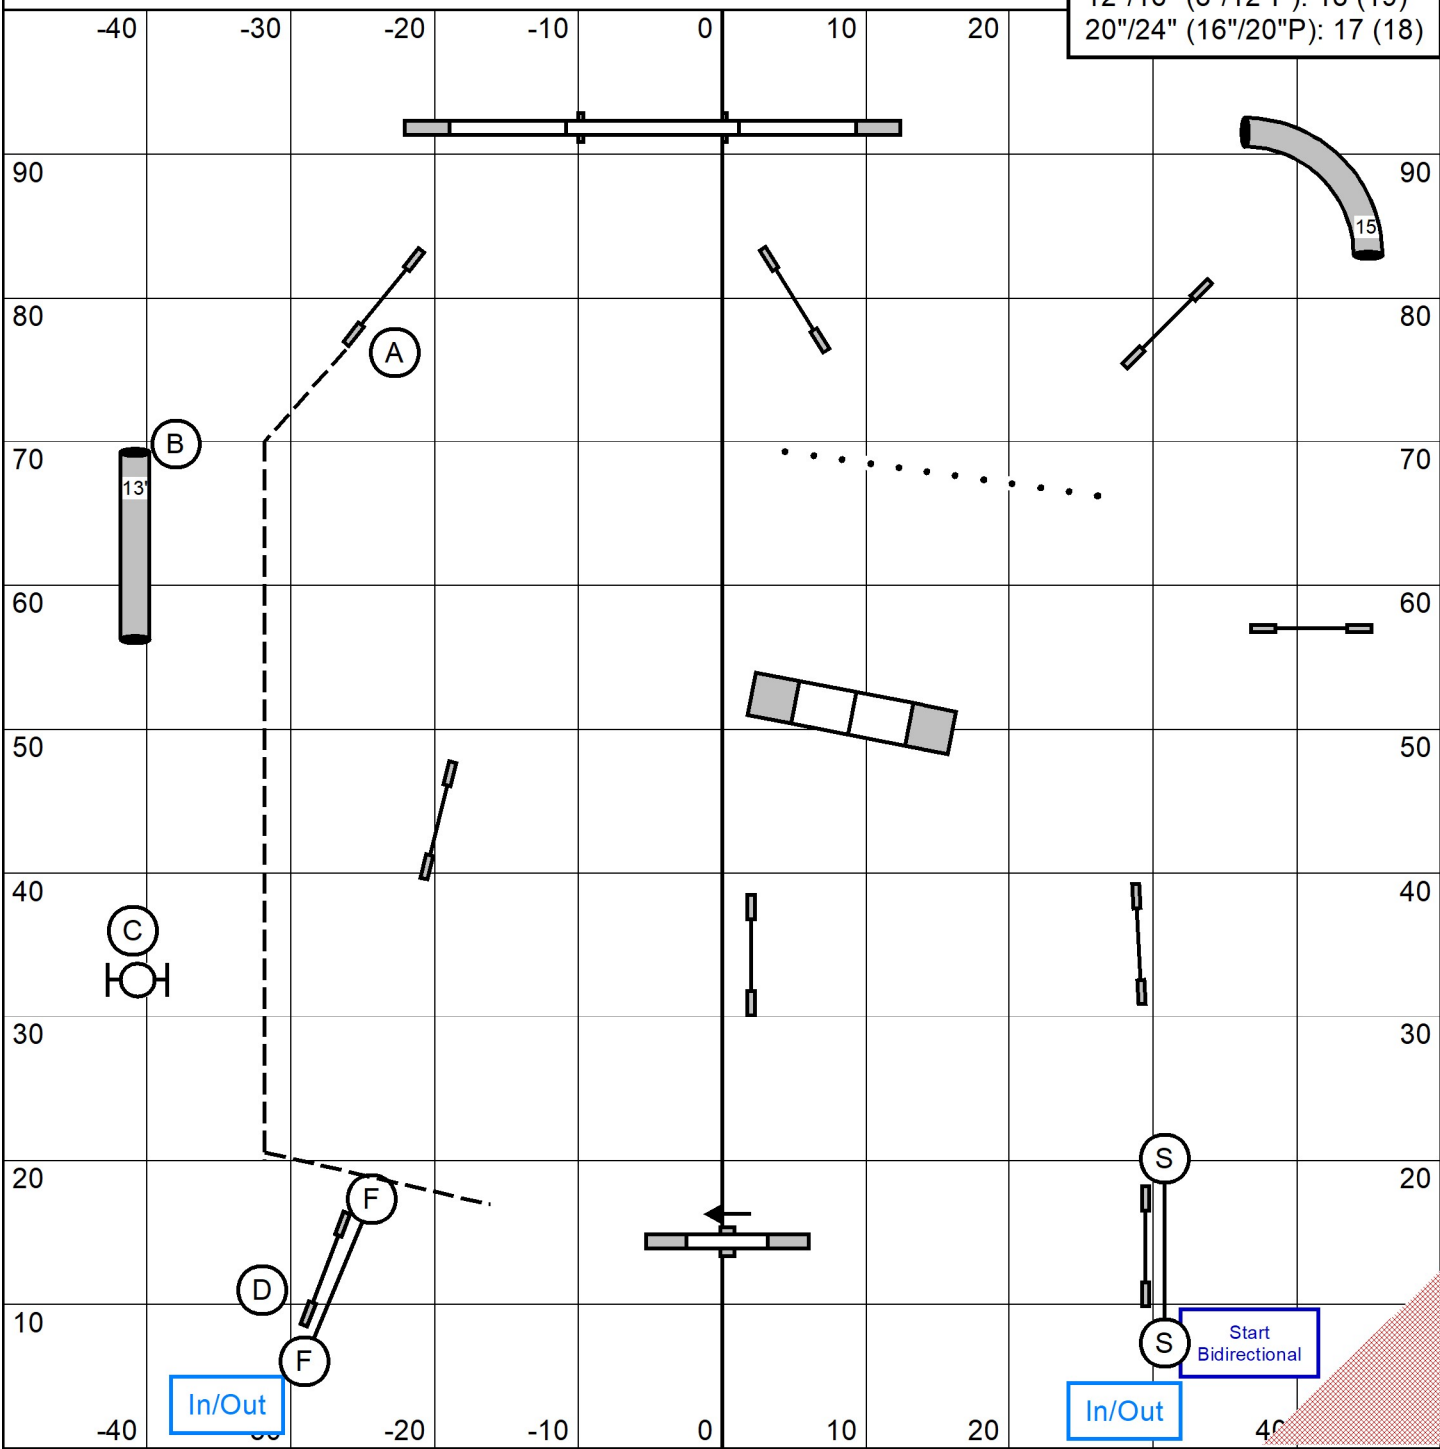

Starters/PI Jumpers - Sunday, May 31, 2026
 Peggy Hammond
 Good Dog 101, Barto, PA

Starters/PI Gamblers - Sunday, May 31, 2026
 Peggy Hammond
 Good Dog 101, Barto, PA

Gamble Times
 8" (4"P): 19 (20)
 12"/16" (8"/12"P): 18 (19)
 20"/24" (16"/20"P): 17 (18)

25 second opening, 1-3-5-7 system [18 pts. needed opening], dogwalk is 7, gamble is 20 pts.
 may not do consecutive contacts (back to back is allowed)

Grand Prix - Sunday, May 31, 2026
 Peggy Hammond
 Good Dog 101, Barto, PA

Starters/PI Standard - Sunday, May 31, 2026
 Peggy Hammond
 Good Dog 101, Barto, PA