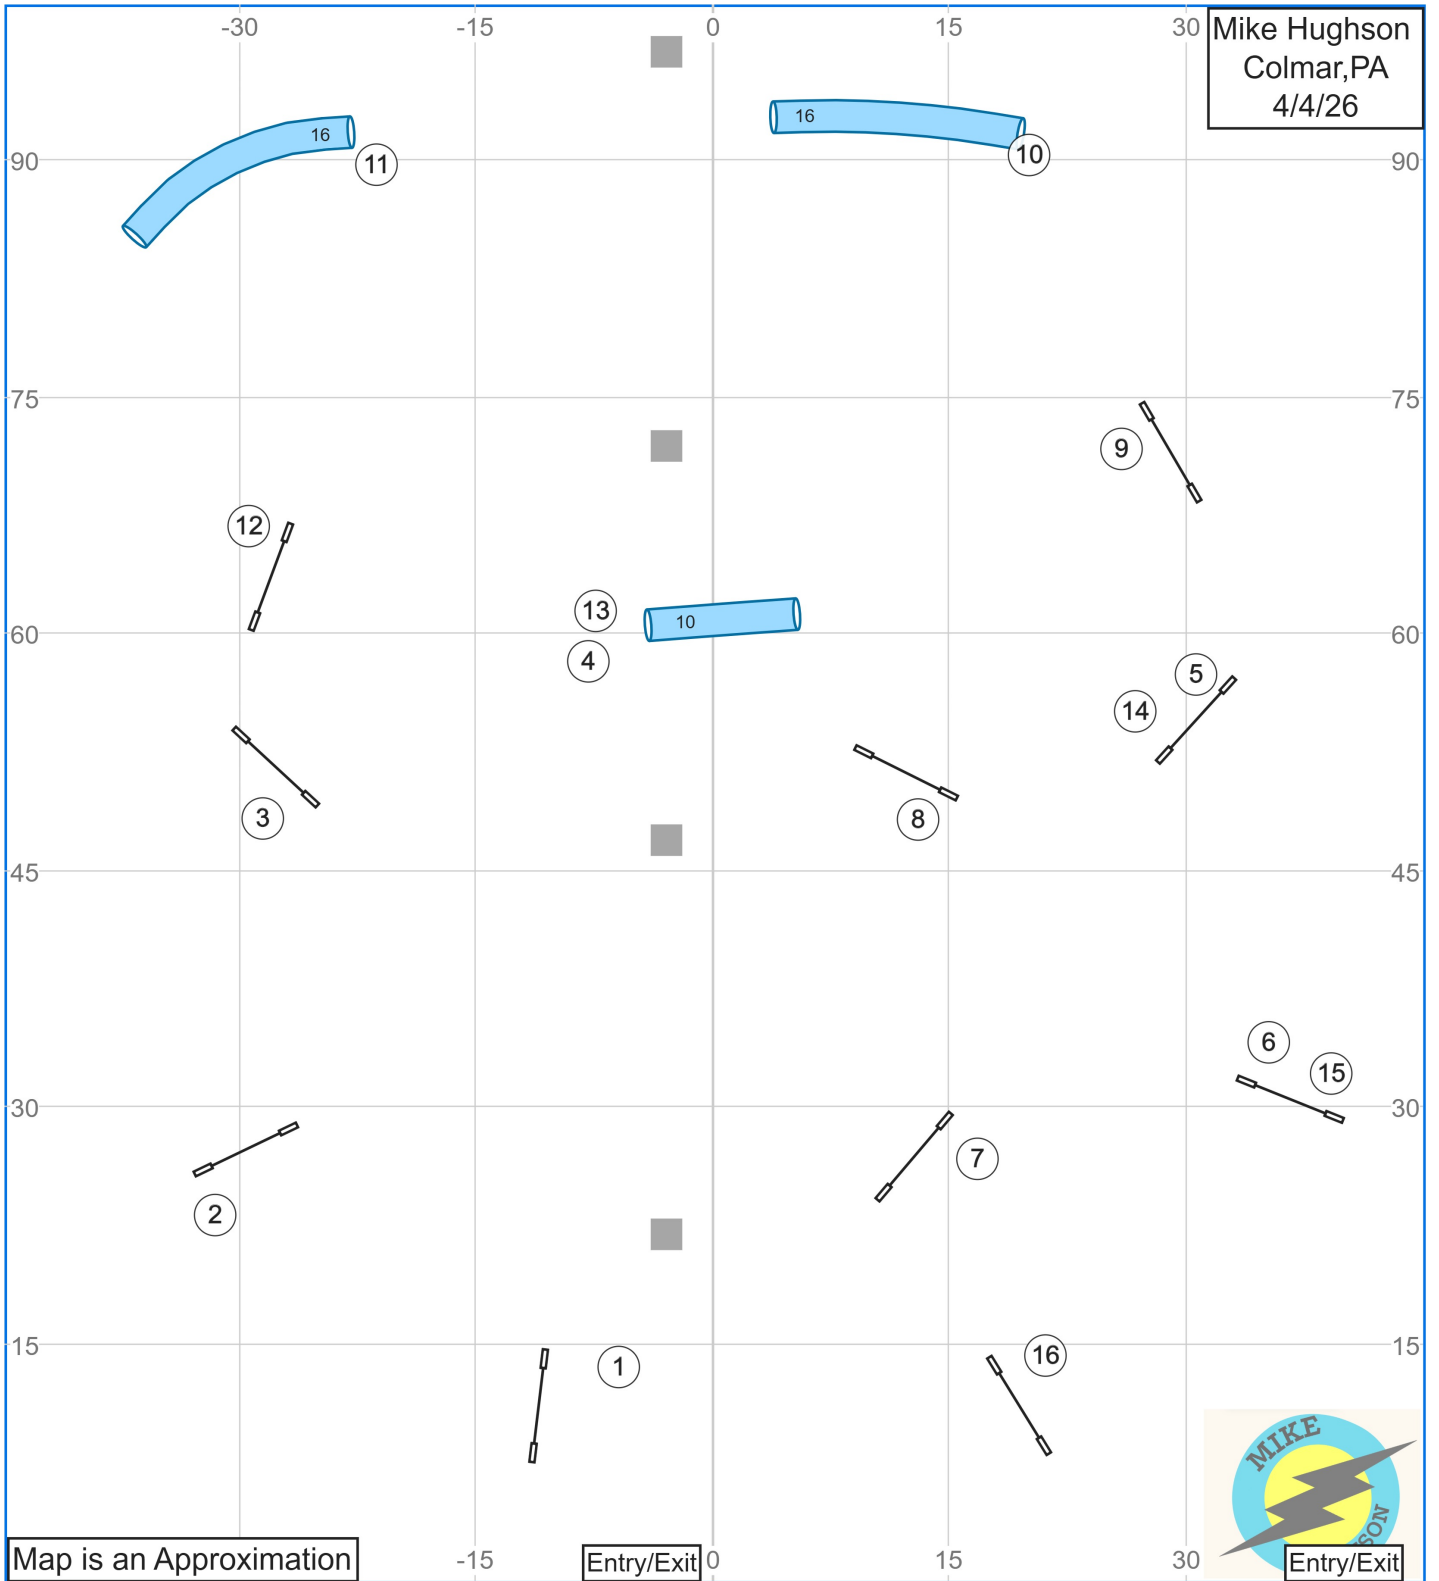

4. High Octane UKI Beginner/Novice Agility 2

Path length (ft): 510.5

www.smarteragility.com

7. High Octane UKI Beginner/Novice Jumping 1

Mike Hughson
Colmar, PA
4/4/26

Map is an Approximation

Entry/Exit

Entry/Exit

Path length (ft): 488.2

www.smarteragility.com

10. High Octane UKI Beginner/Novice Jumping 2

Mike Hughson
Colmar, PA
4/4/26

Map is an Approximation

Entry/Exit

Entry/Exit

Path length (ft): 493

www.smarteragility.com

13. High Octane UKI Beginner/Novice Speedstakes

Path length (ft): 443.4

www.smarteragility.com