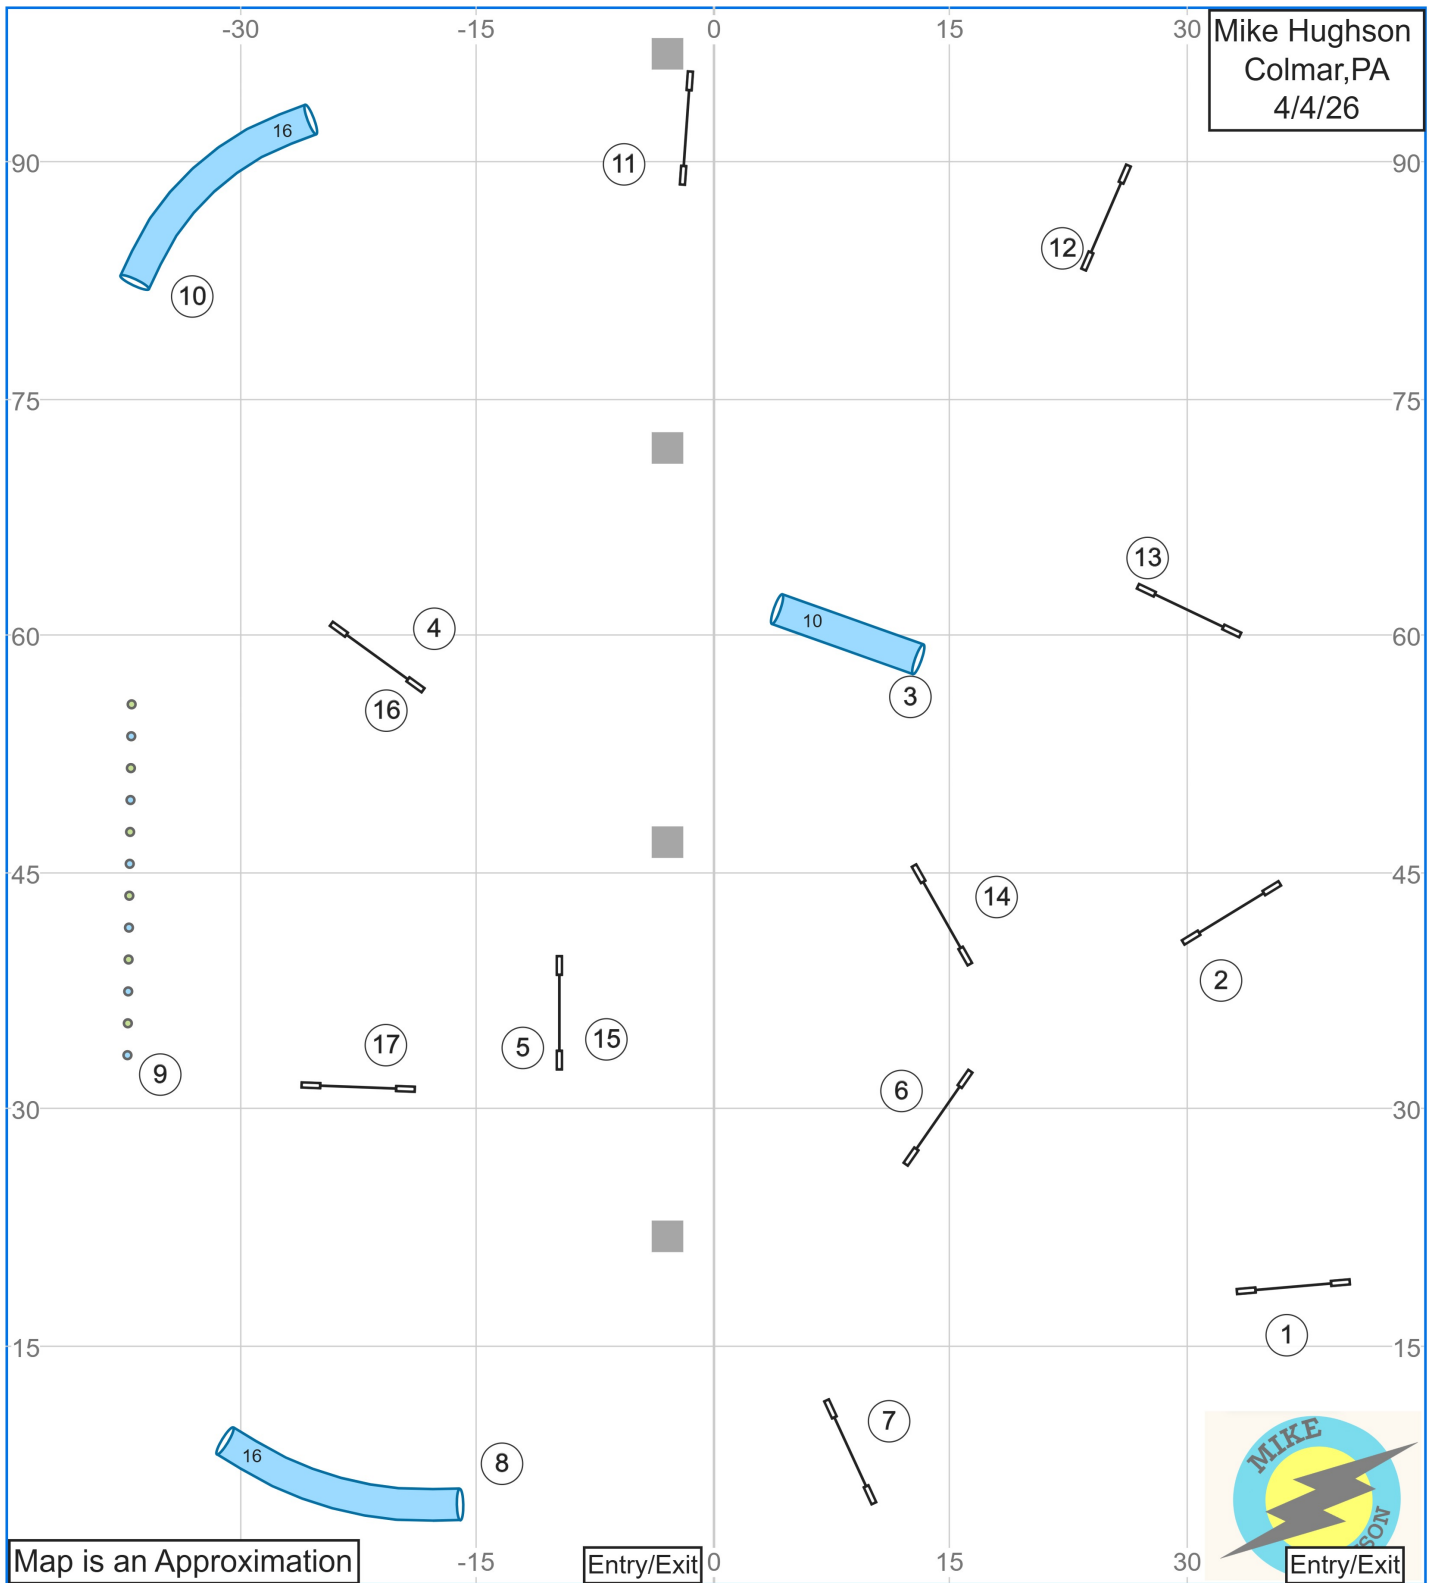

4. High Octane UKI Beginner/Novice Agility 2

Path length (ft): 510.5

www.smarteragility.com

7. High Octane UKI Beginner/Novice Jumping 1

Mike Hughson
Colmar, PA
4/4/26

Map is an Approximation

Entry/Exit

Entry/Exit

Path length (ft): 488.2

www.smarteragility.com

10. High Octane UKI Beginner/Novice Jumping 2

Mike Hughson
Colmar, PA
4/4/26

Map is an Approximation

Entry/Exit

Entry/Exit

Path length (ft): 493

www.smarteragility.com

13. High Octane UKI Beginner/Novice Speedstakes

Path length (ft): 443.4

www.smarteragility.com