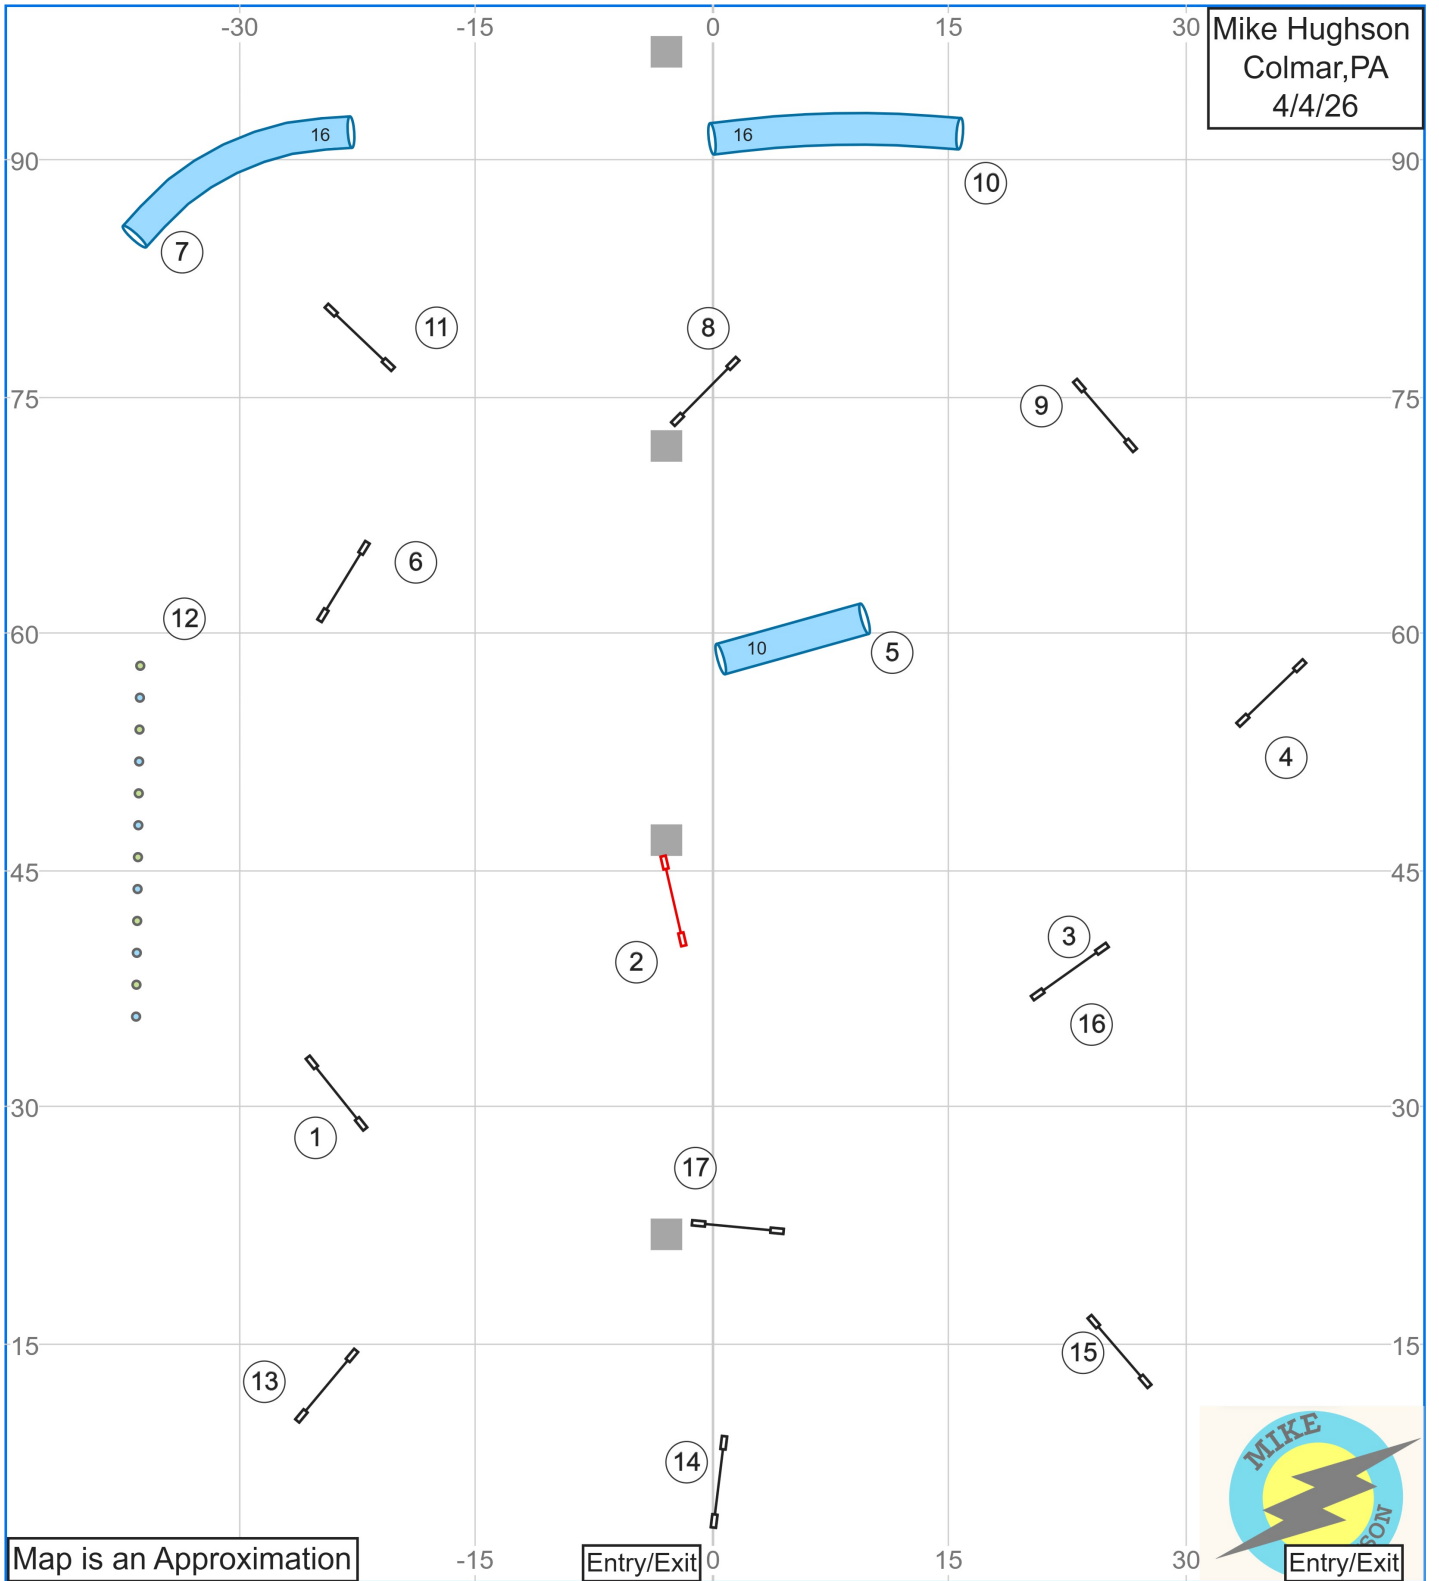

4. High Octane UKI Beginner/Novice Agility 2

Path length (ft): 510.5

www.smarteragility.com

7. High Octane UKI Beginner/Novice Jumping 1

Mike Hughson
Colmar, PA
4/4/26

Map is an Approximation

Entry/Exit

Entry/Exit

Path length (ft): 488.2

www.smarteragility.com

10. High Octane UKI Beginner/Novice Jumping 2

Mike Hughson
Colmar, PA
4/4/26

Map is an Approximation

Entry/Exit

Entry/Exit

Path length (ft): 493

www.smarteragility.com

13. High Octane UKI Beginner/Novice Speedstakes

Path length (ft): 443.4

www.smarteragility.com