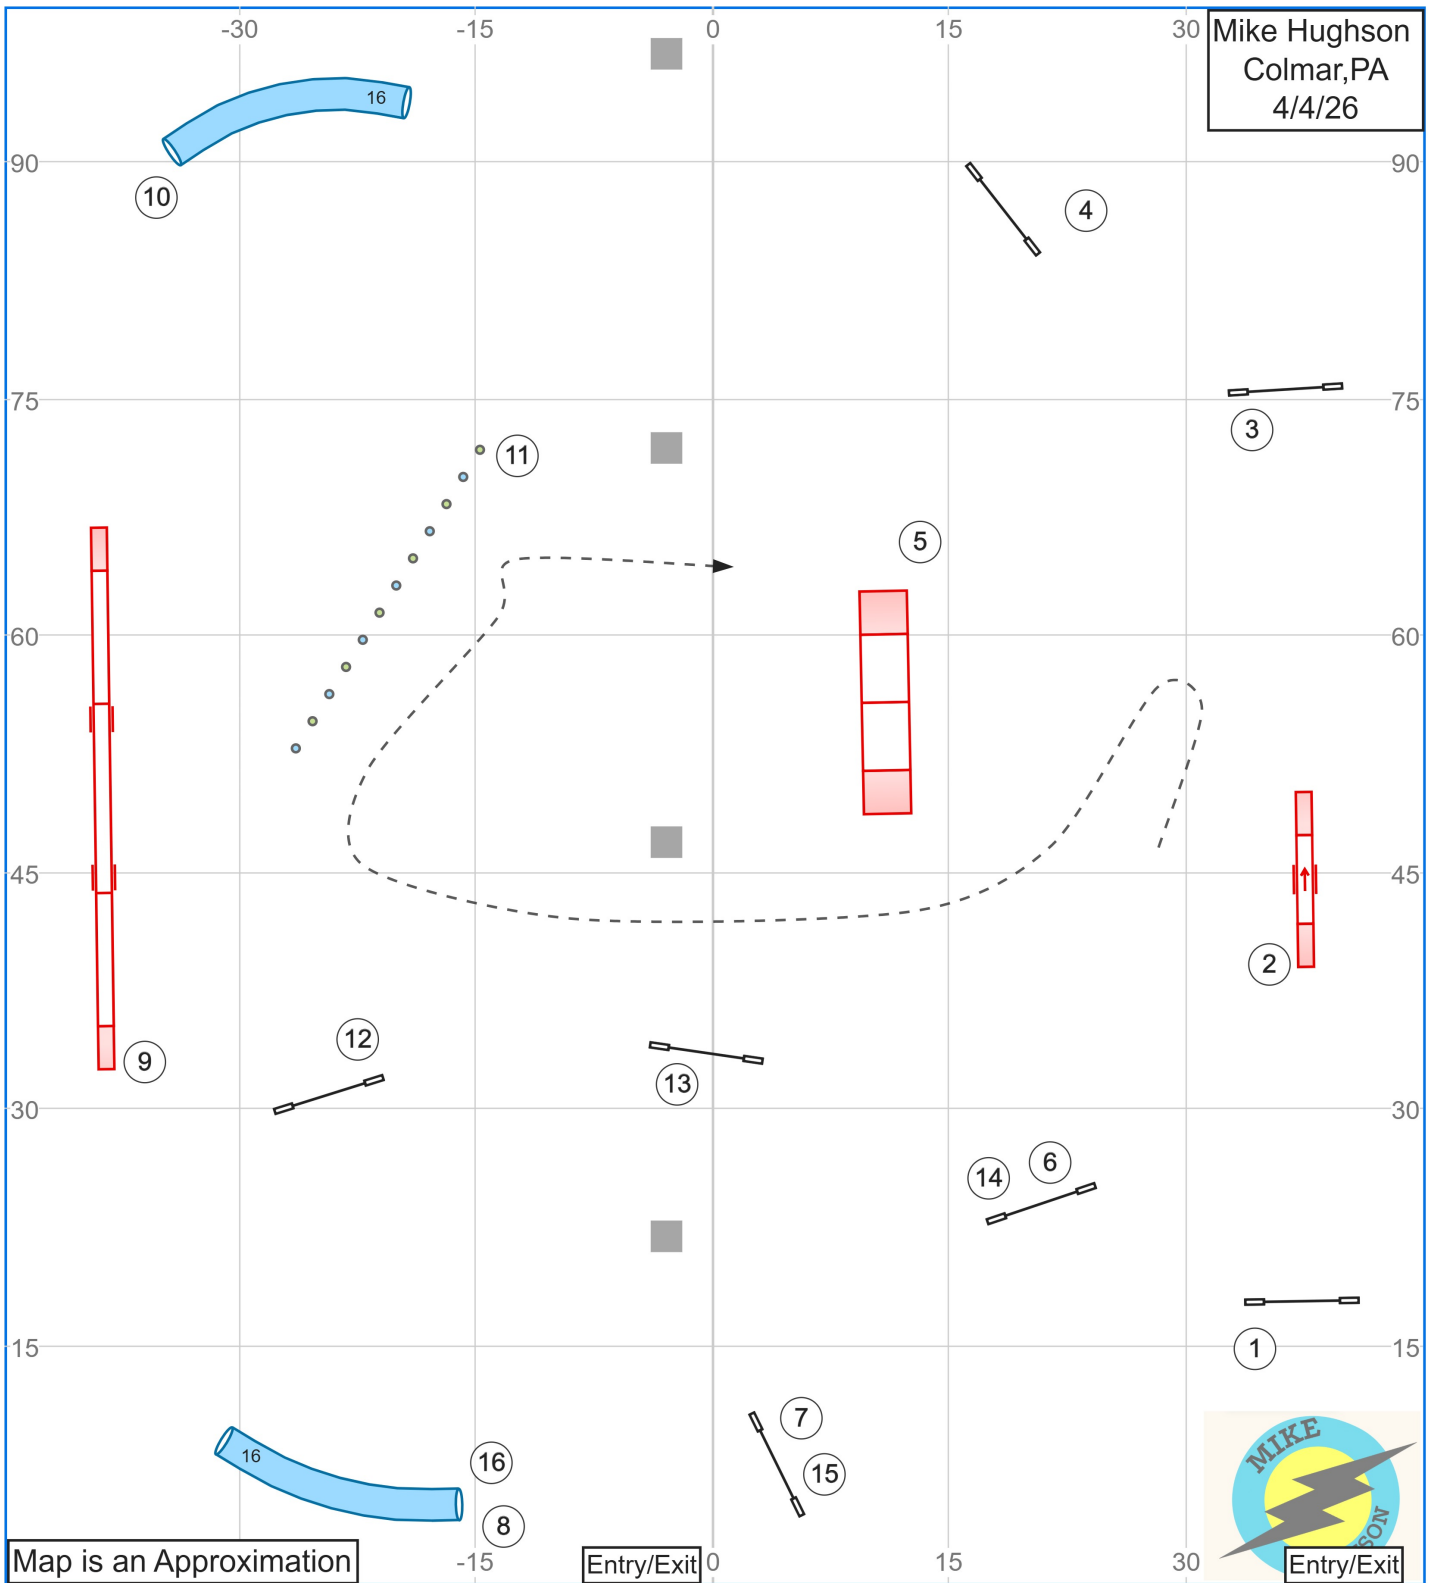

4. High Octane UKI Beginner/Novice Agility 2

Path length (ft): 510.5

www.smarteragility.com

7. High Octane UKI Beginner/Novice Jumping 1

Mike Hughson
Colmar, PA
4/4/26

Map is an Approximation

Entry/Exit

Entry/Exit

Path length (ft): 488.2

www.smarteragility.com

10. High Octane UKI Beginner/Novice Jumping 2

Mike Hughson
Colmar, PA
4/4/26

Map is an Approximation

Entry/Exit

Entry/Exit

Path length (ft): 493

www.smarteragility.com

13. High Octane UKI Beginner/Novice Speedstakes

Path length (ft): 443.4

www.smarteragility.com