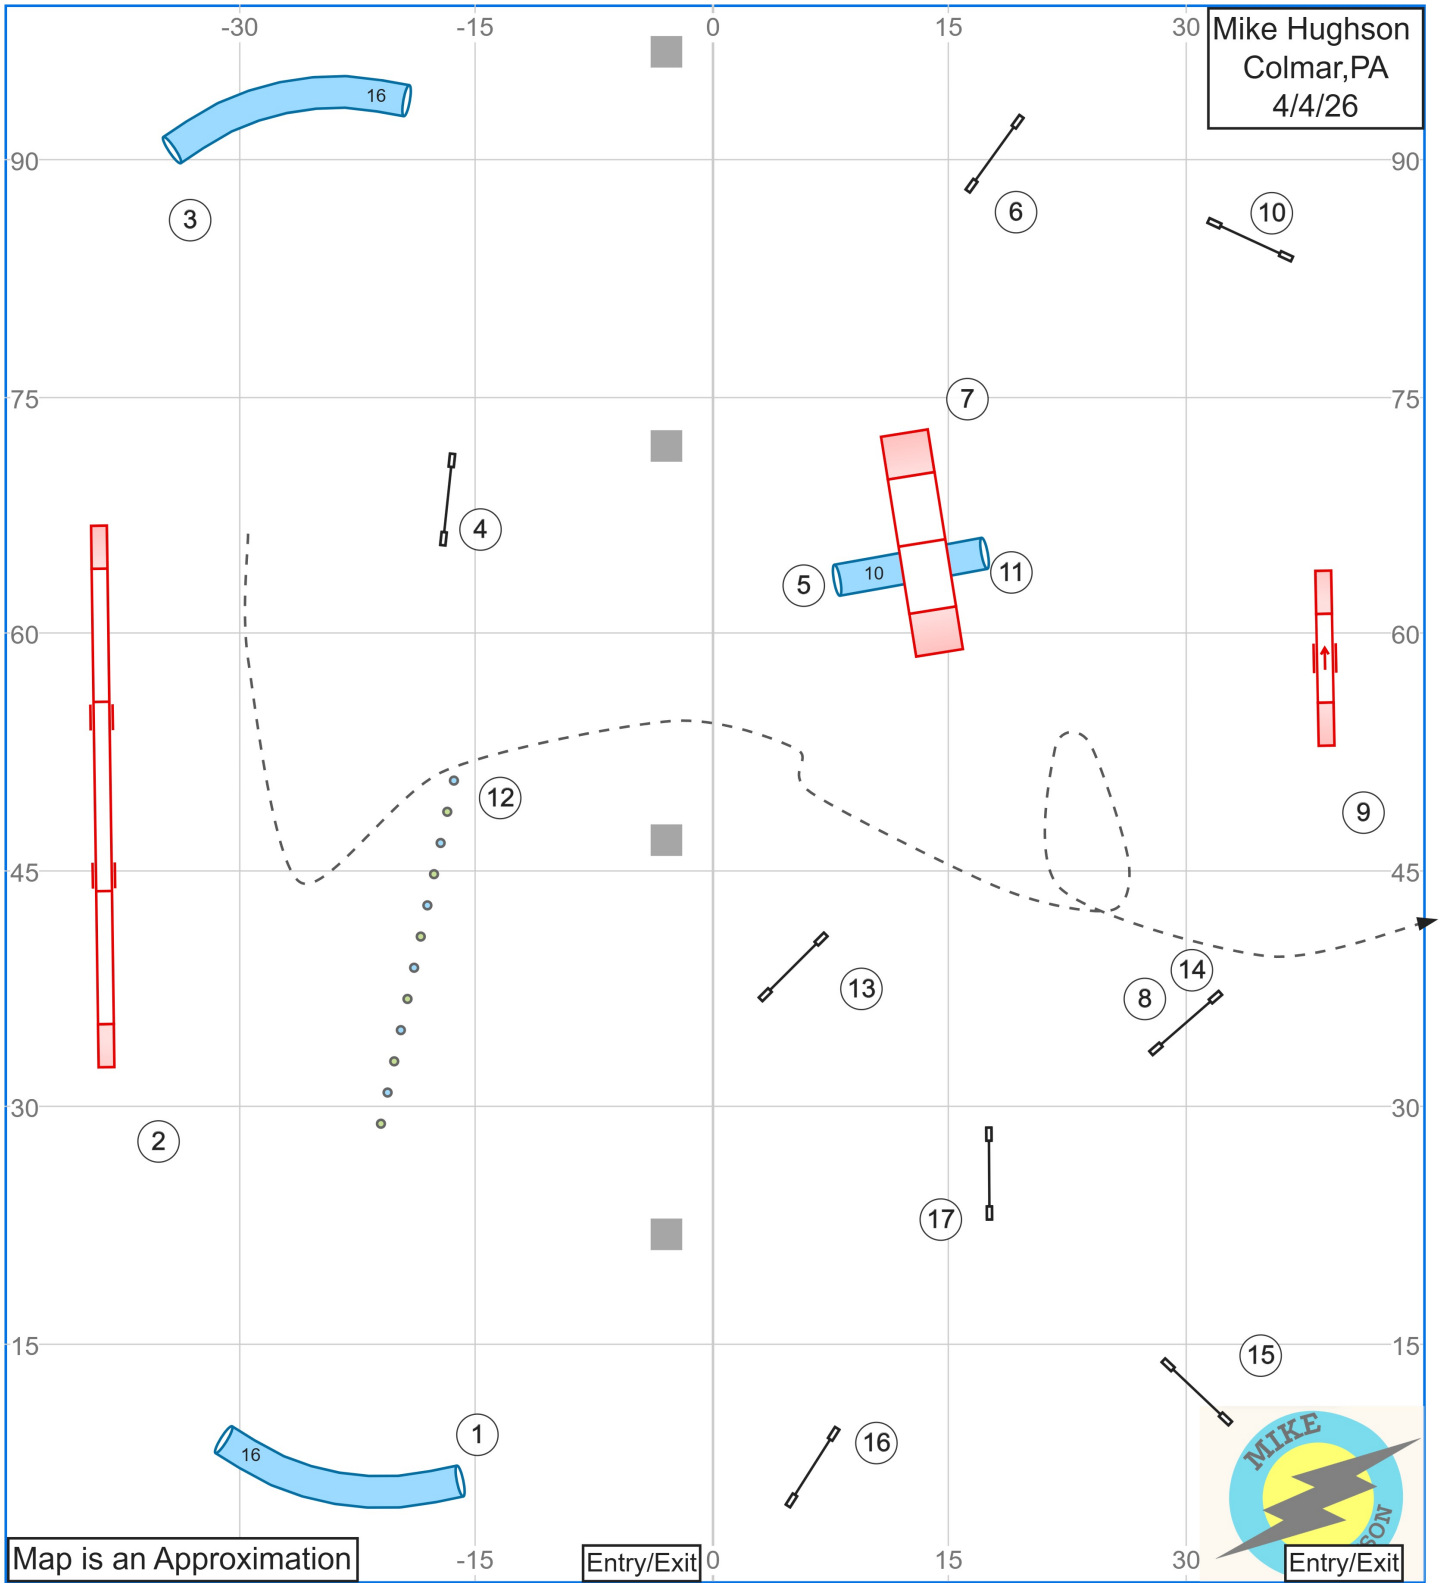

## 2. High Octane UKI Senior Agility 1

Path length (ft): 575.9

[www.smarteragility.com](http://www.smarteragility.com)

# 5. High Octane UKI Senior Agility 2

Map is an Approximation

Entry/Exit

Entry/Exit

Path length (ft): 572.5

www.smarteragility.com

# 8. High Octane UKI Senior Jumping 1

Path length (ft): 527.9

[www.smarteragility.com](http://www.smarteragility.com)

# 14. High Octane UKI Senior Speedstakes

Path length (ft): 465

[www.smarteragility.com](http://www.smarteragility.com)