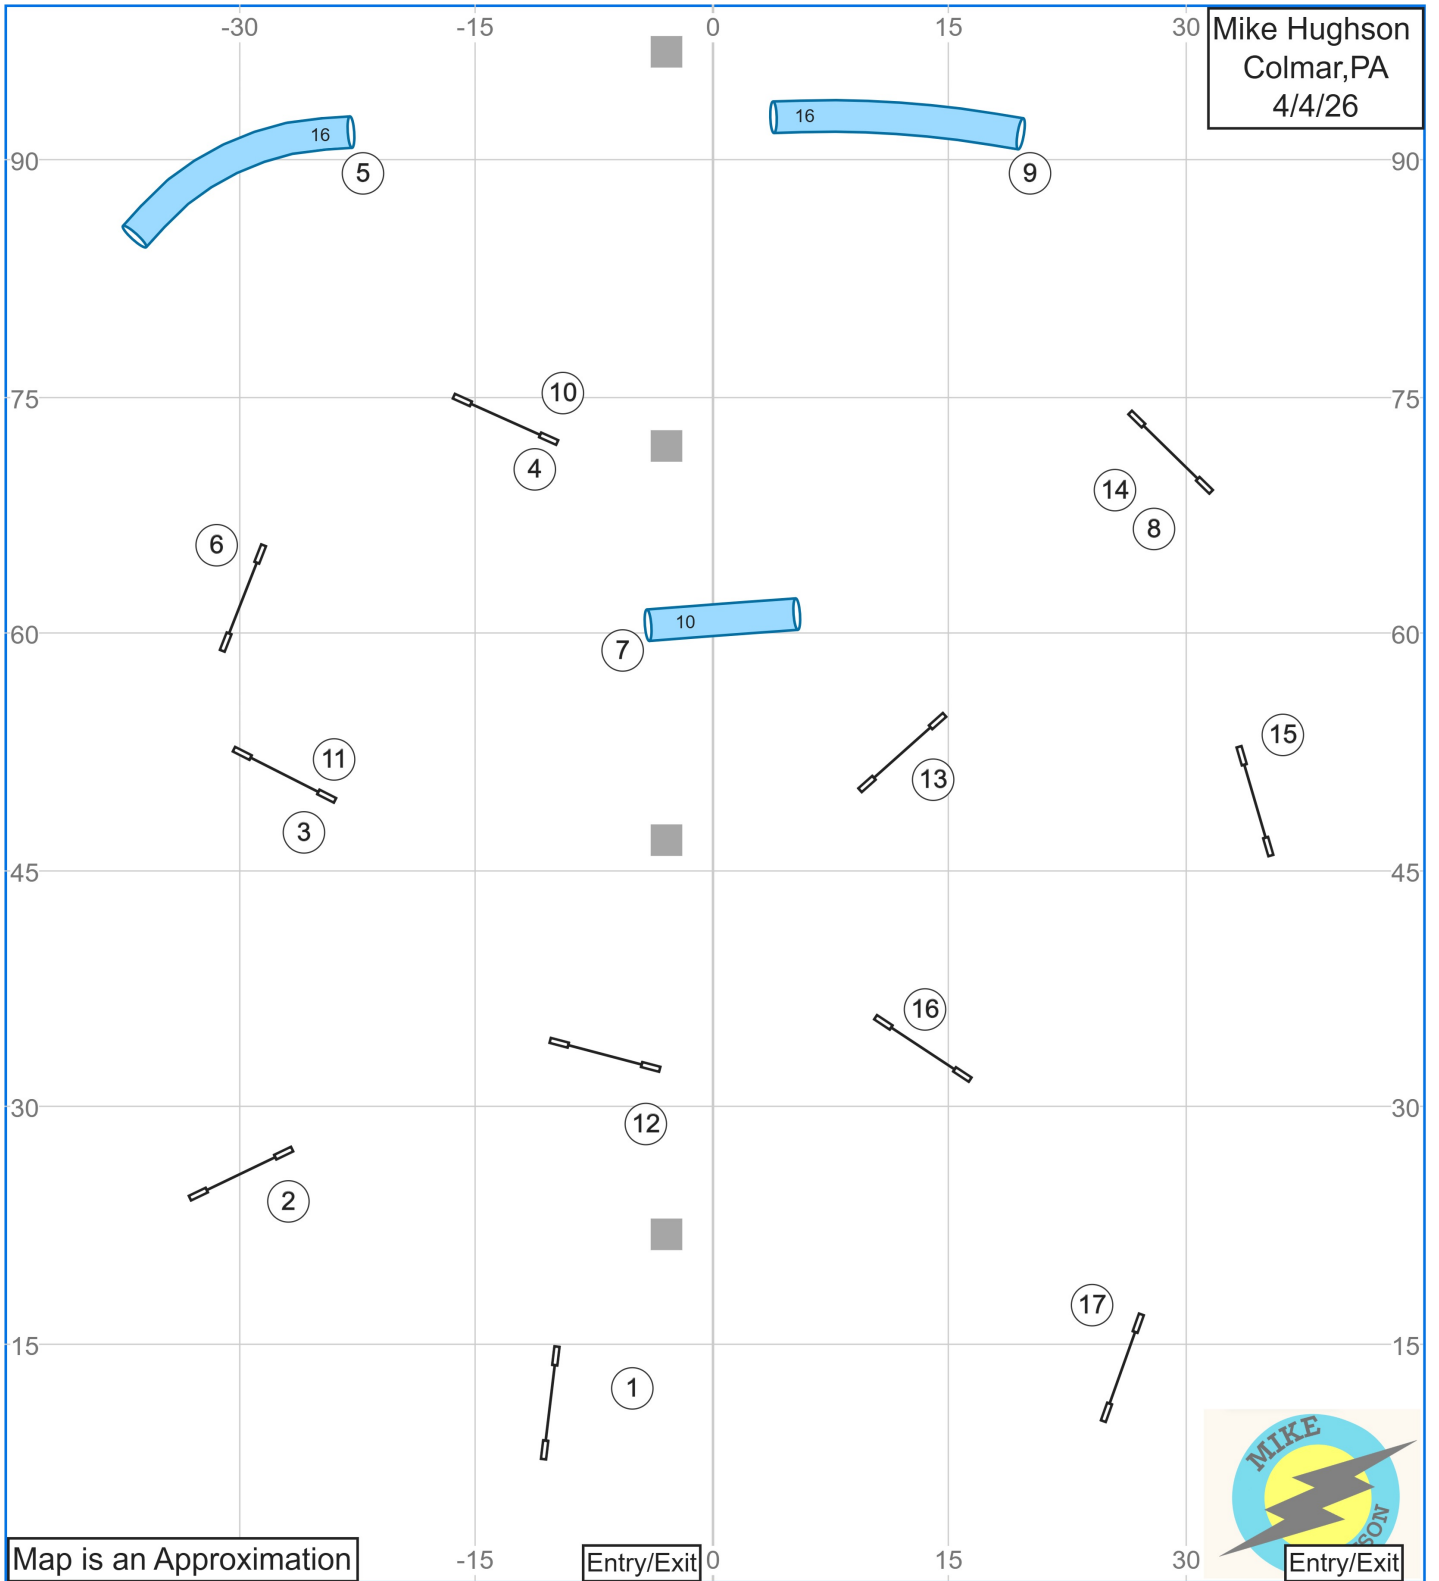

## 2. High Octane UKI Senior Agility 1

Path length (ft): 575.9

[www.smarteragility.com](http://www.smarteragility.com)

# 5. High Octane UKI Senior Agility 2

Map is an Approximation

Entry/Exit

Entry/Exit

Path length (ft): 572.5

www.smarteragility.com

# 11. High Octane UKI Senior Jumping 2

Path length (ft): 549.1

[www.smarteragility.com](http://www.smarteragility.com)

# 14. High Octane UKI Senior Speedstakes

Path length (ft): 465

[www.smarteragility.com](http://www.smarteragility.com)