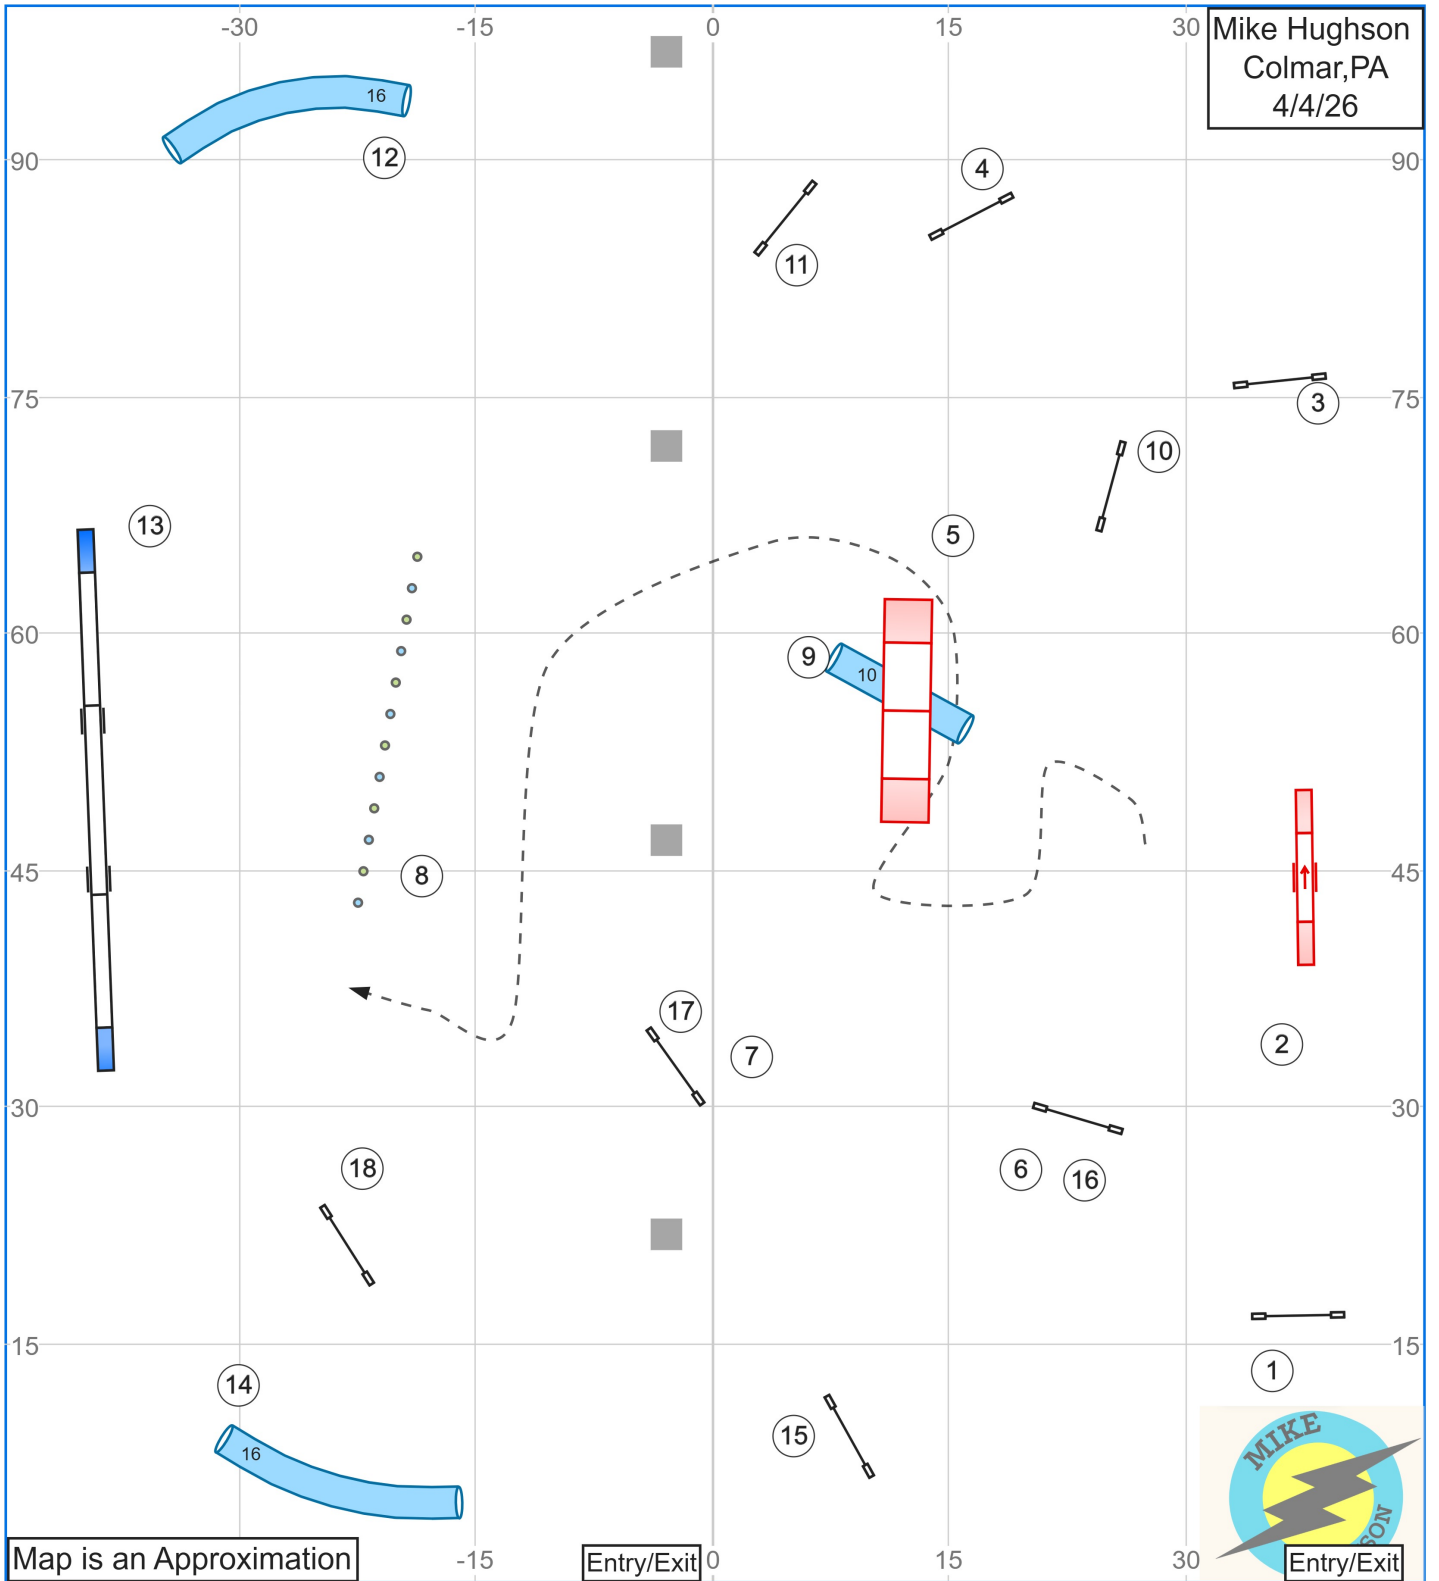

## 2. High Octane UKI Senior Agility 1

Path length (ft): 575.9

[www.smarteragility.com](http://www.smarteragility.com)

# 5. High Octane UKI Senior Agility 2

Map is an Approximation

Entry/Exit

Entry/Exit

Path length (ft): 572.5

www.smarteragility.com

# 8. High Octane UKI Senior Jumping 1

Path length (ft): 527.9

[www.smarteragility.com](http://www.smarteragility.com)

# 14. High Octane UKI Senior Speedstakes

Path length (ft): 465

[www.smarteragility.com](http://www.smarteragility.com)