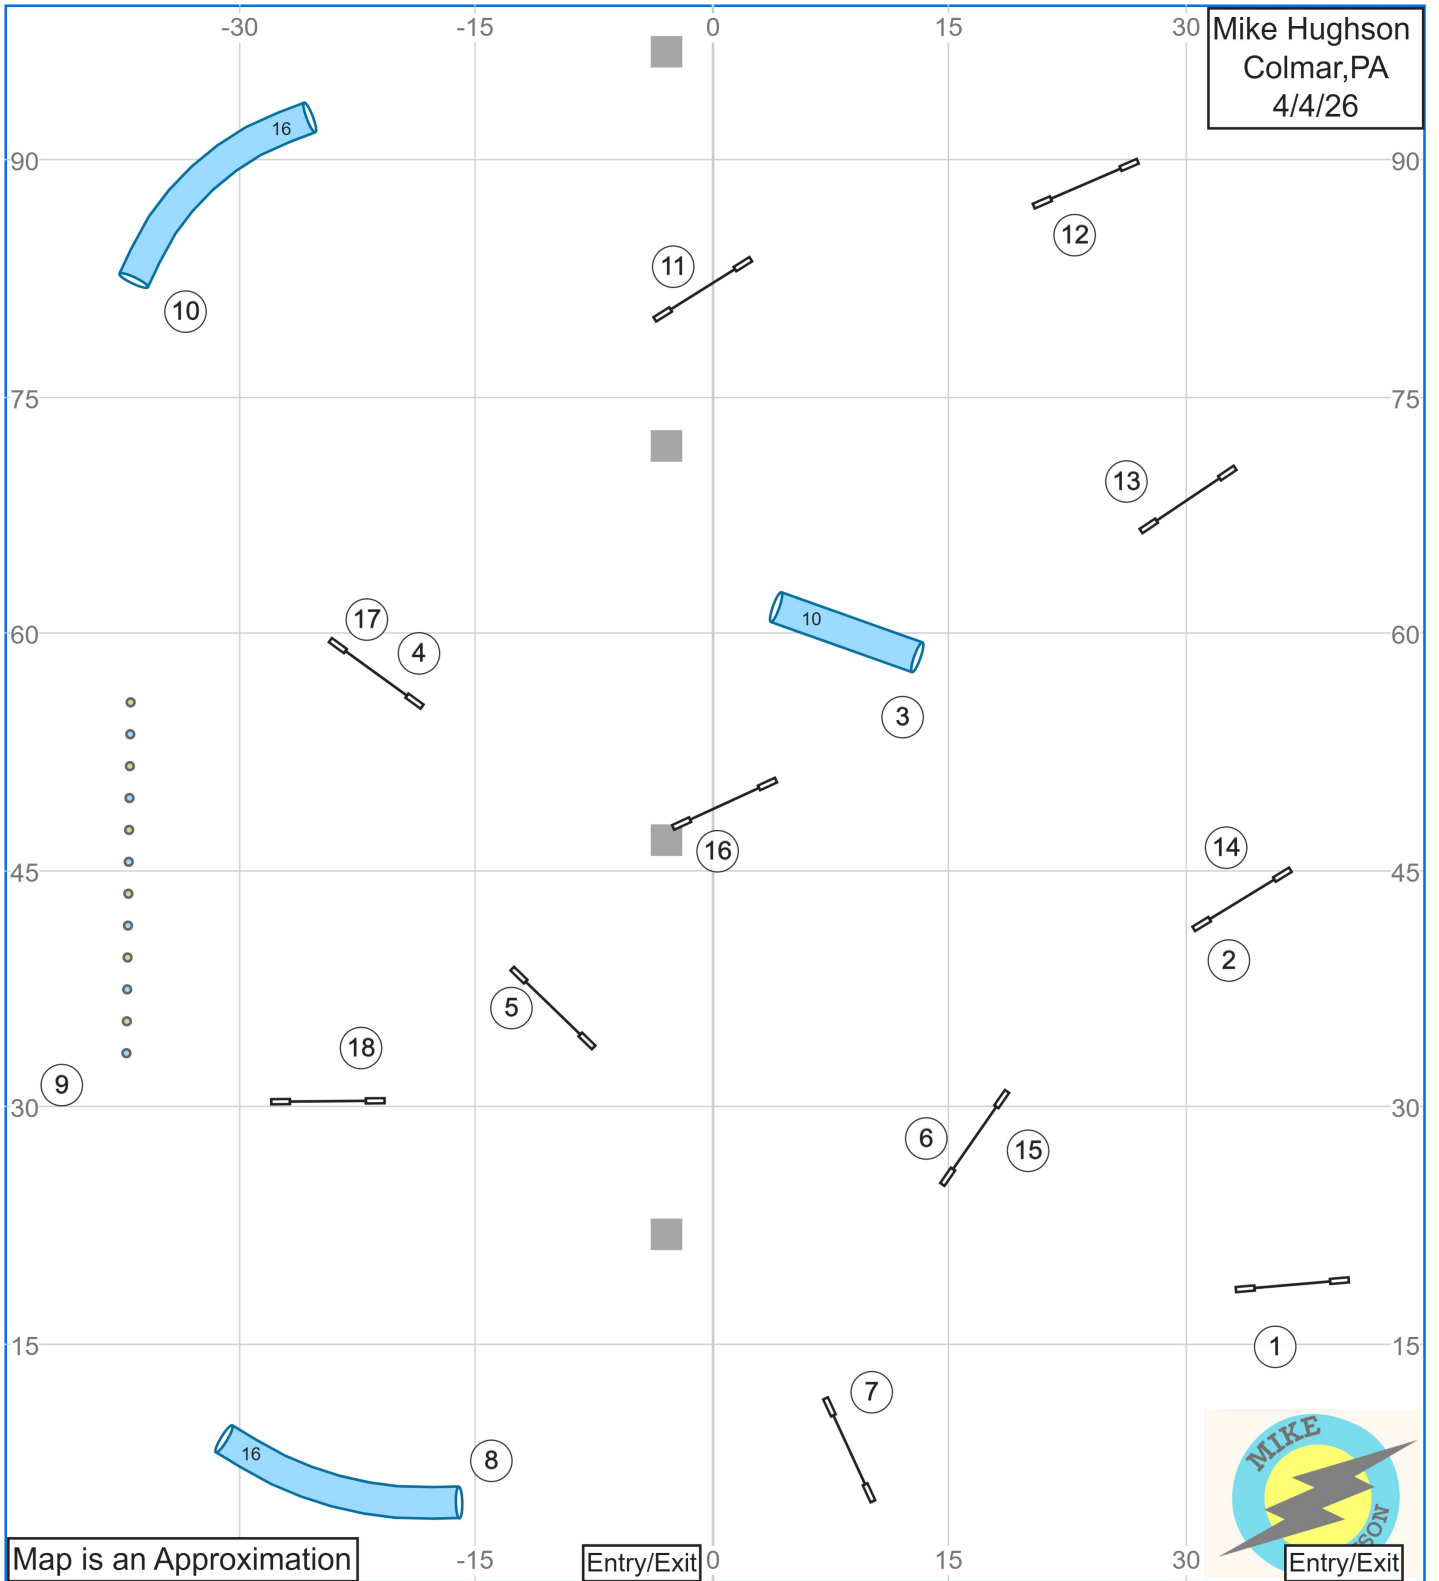

## 2. High Octane UKI Senior Agility 1

Path length (ft): 575.9

[www.smarteragility.com](http://www.smarteragility.com)

# 5. High Octane UKI Senior Agility 2

Map is an Approximation

Entry/Exit

Entry/Exit

Path length (ft): 572.5

www.smarteragility.com

# 8. High Octane UKI Senior Jumping 1

Path length (ft): 527.9

[www.smarteragility.com](http://www.smarteragility.com)

# 14. High Octane UKI Senior Speedstakes

Path length (ft): 465

[www.smarteragility.com](http://www.smarteragility.com)