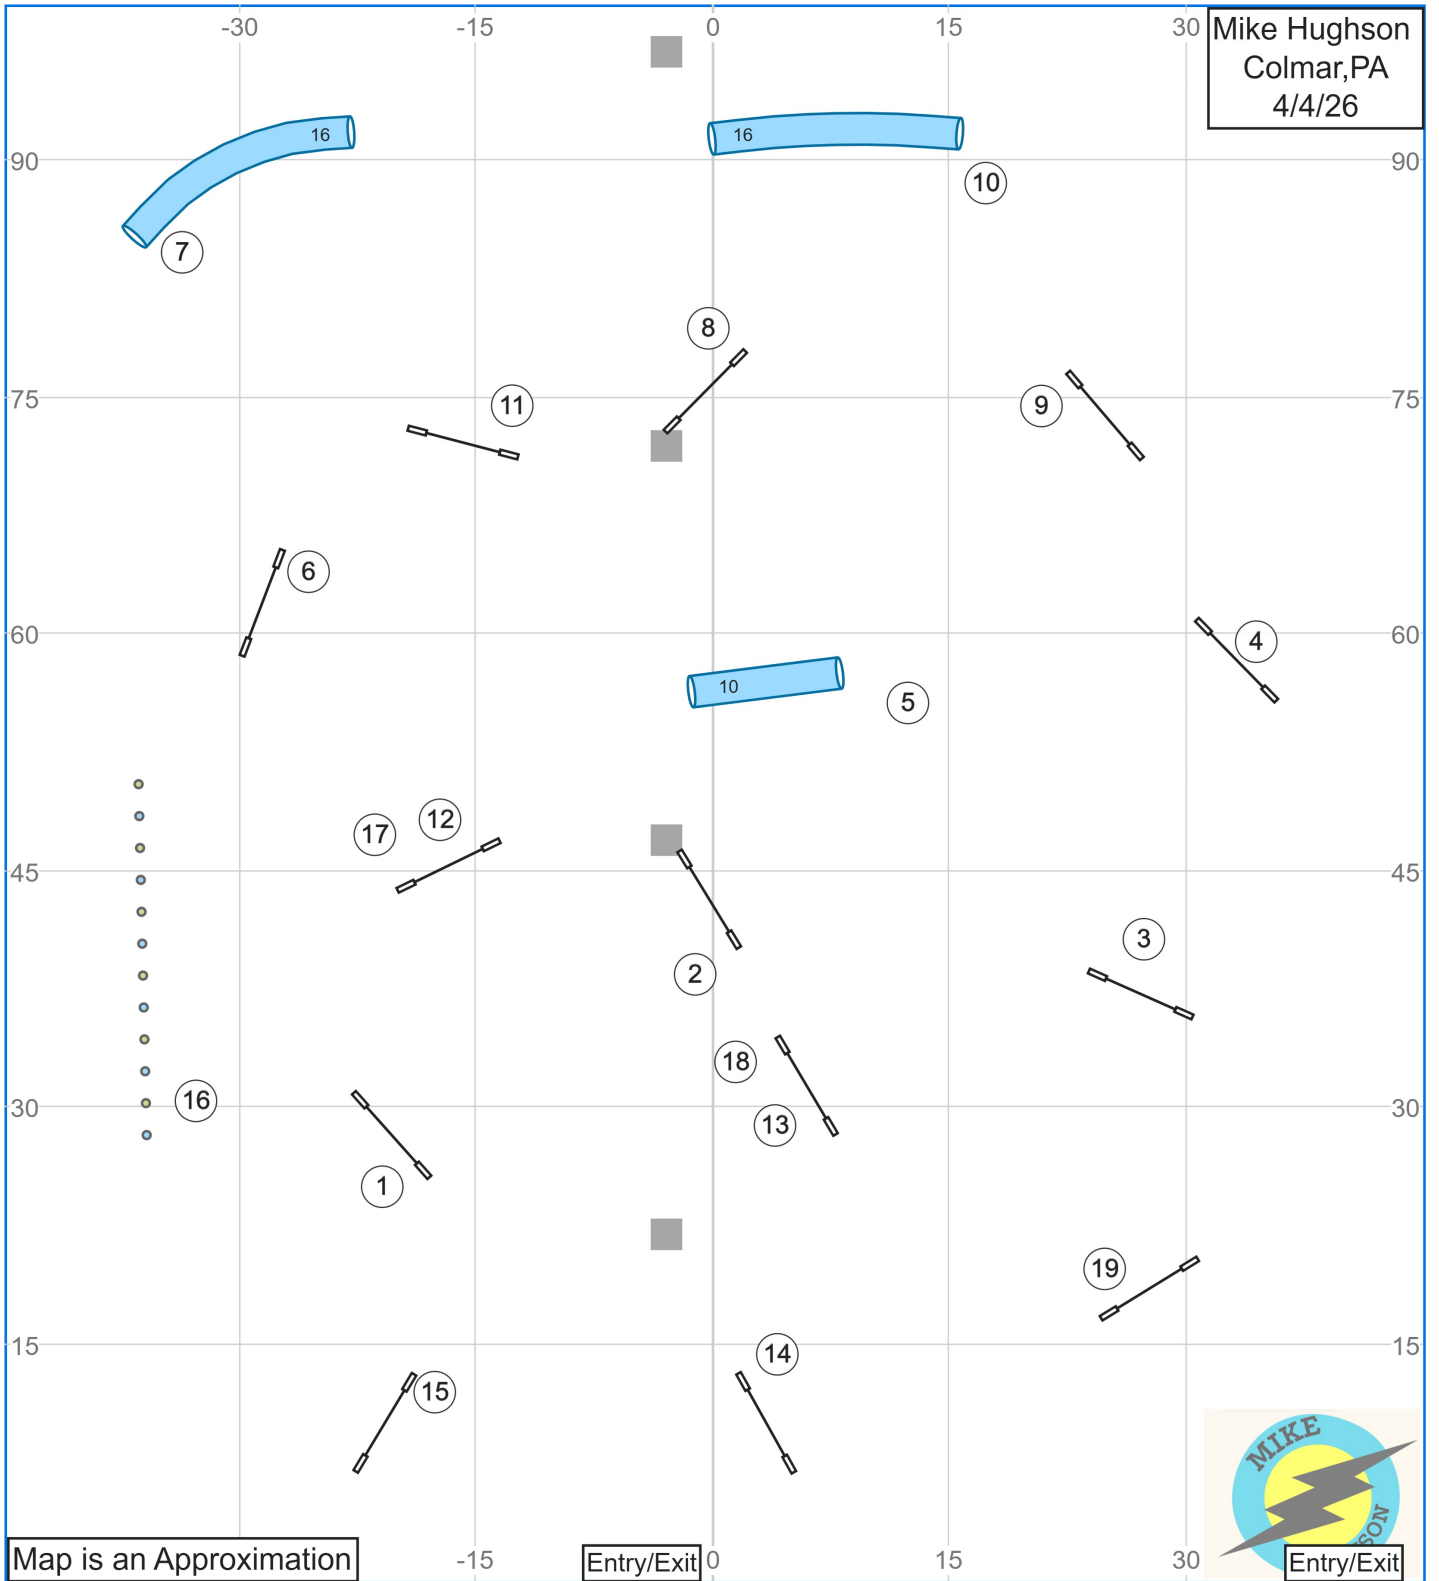

11. High Octane UKI Senior Jumping 2

Path length (ft): 549.1

www.smarteragility.com