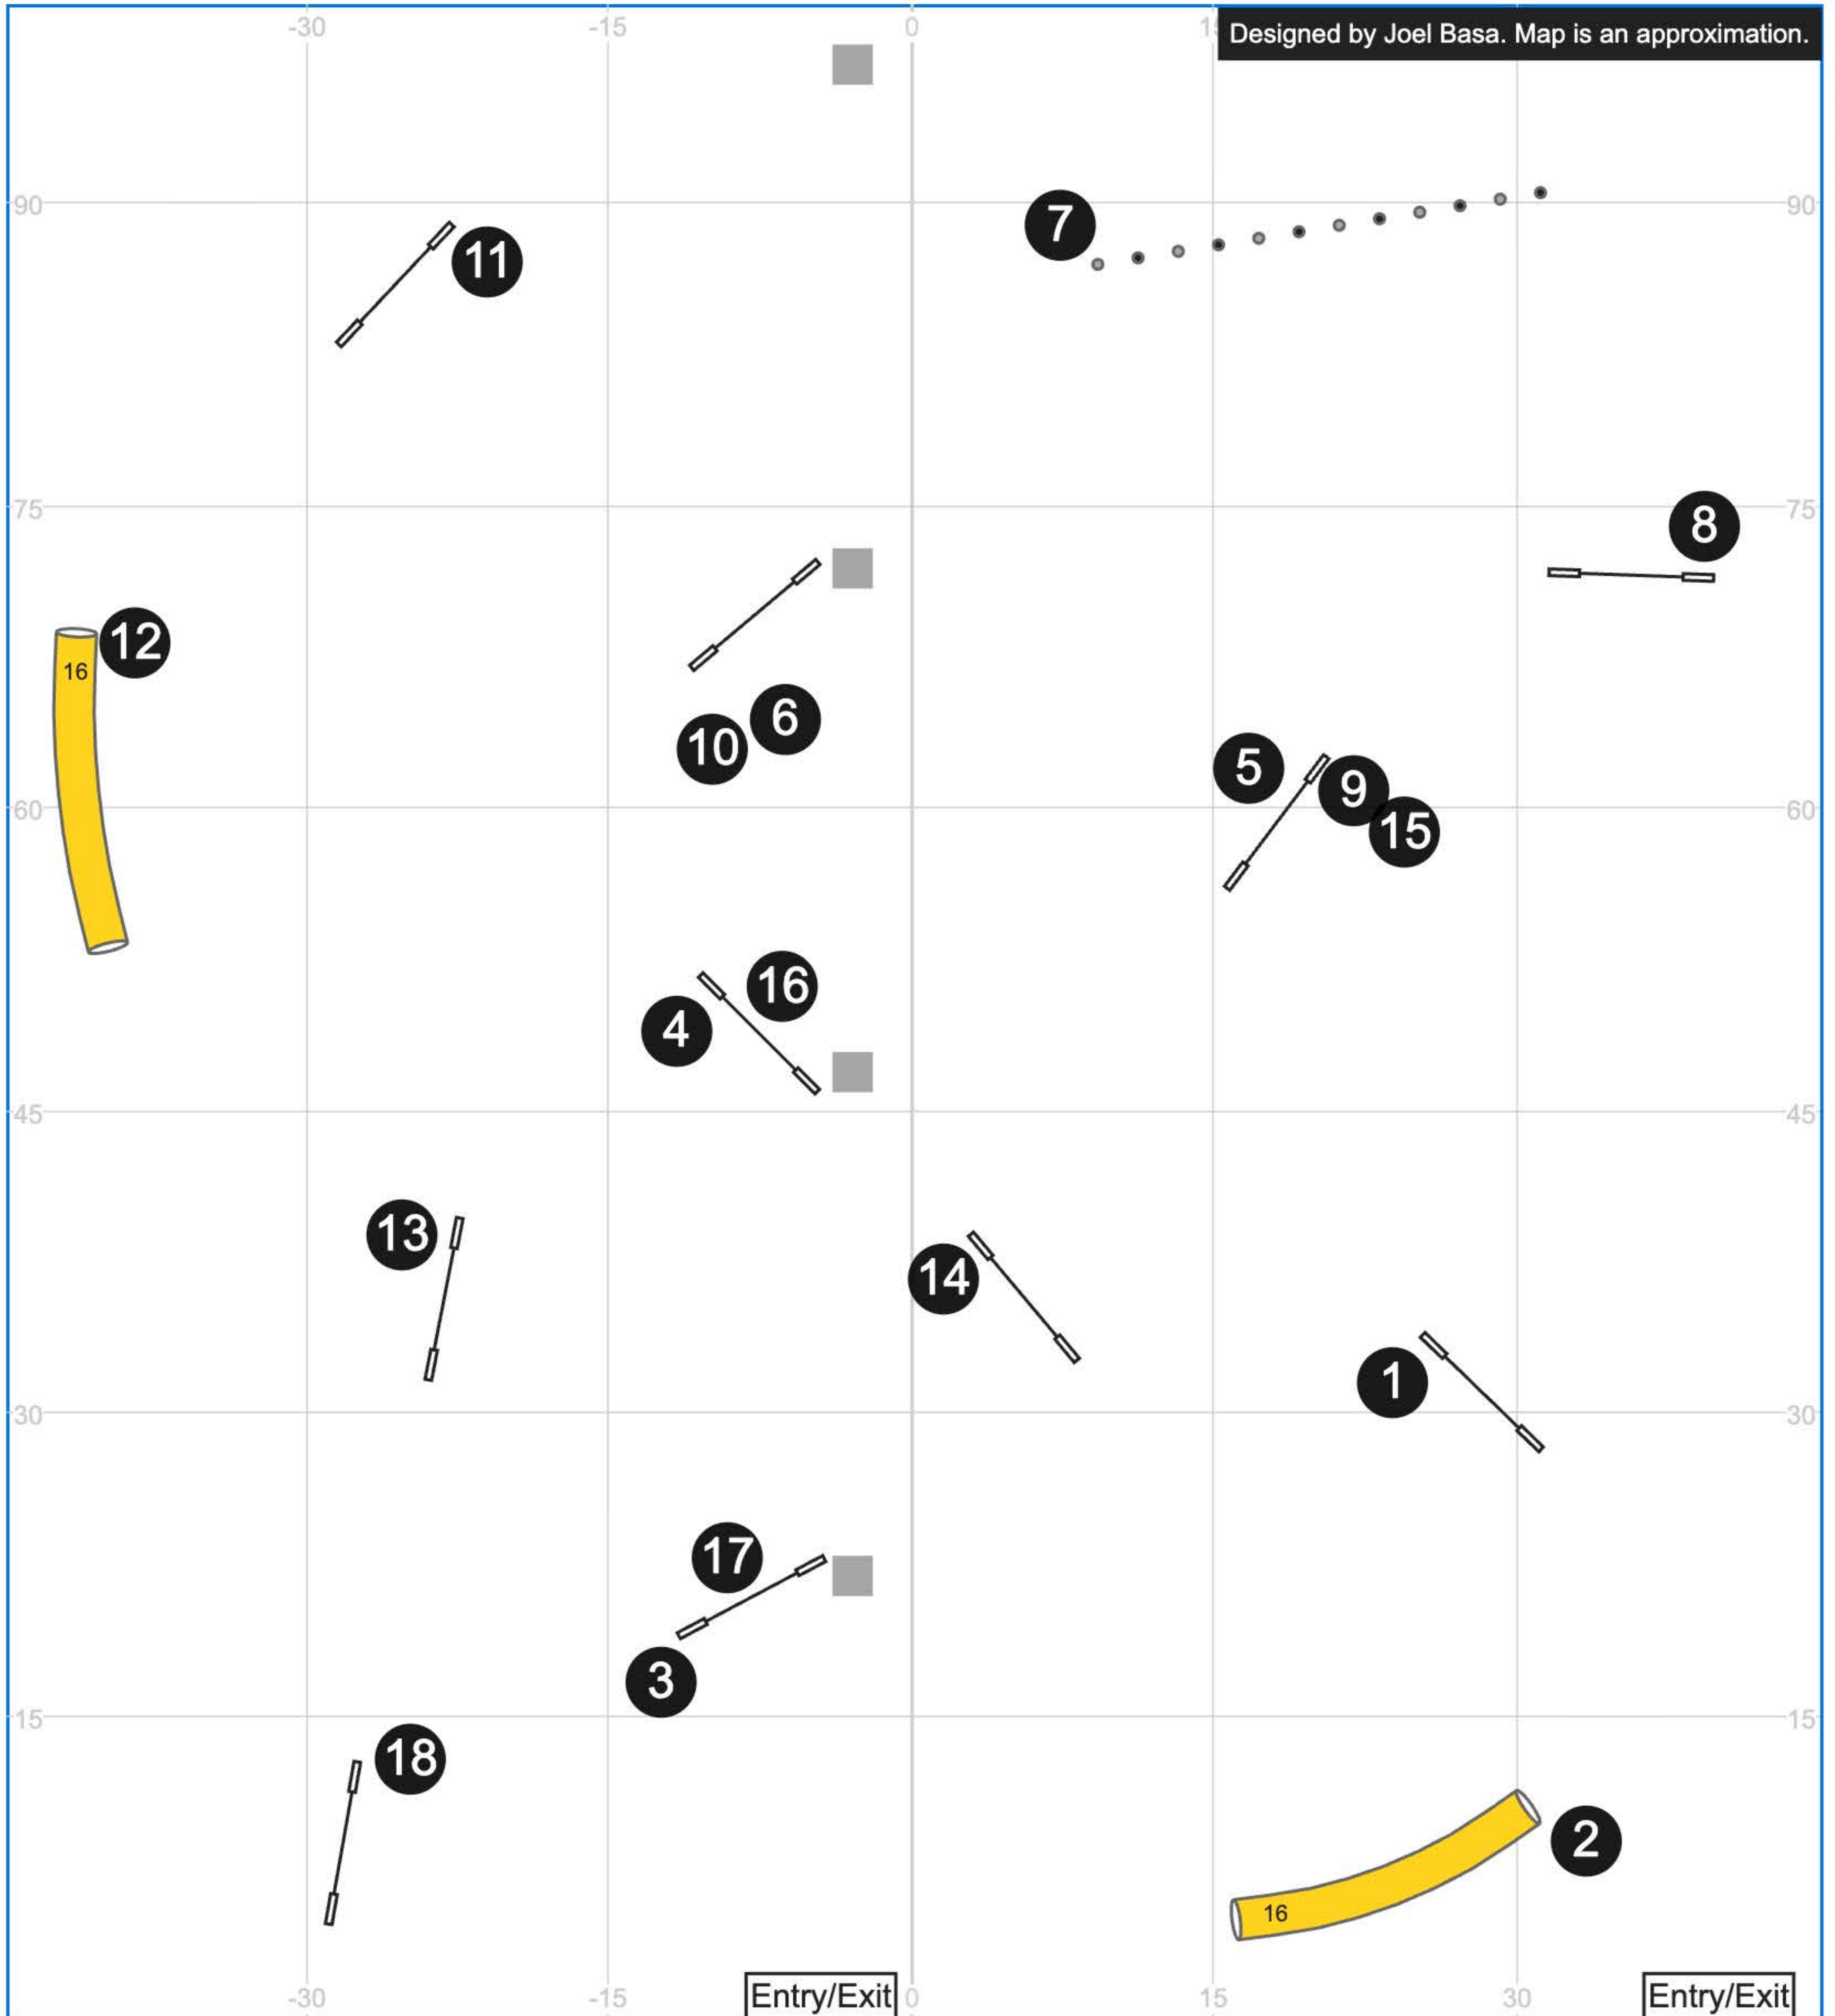

High Octane Agility - 13 Jun 2026 - UKI Beginner/Novice Agility 1

Path length (yd): 174.3

High Octane Agility - 13 Jun 2026 - UKI Beginner/Novice Agility 2

Path length (yd): 172.2

www.smarteragility.com

High Octane Agility - 13 Jun 2026 - UKI Senior/Champ Agility 2

Path length (yd): 182.9

www.smarteragility.com

High Octane Agility - 13 Jun 2026 - UKI Beginner/Novice Jumping 1

Path length (yd): 177.3

www.smarteragility.com

High Octane Agility - 13 Jun 2026 - UKI Senior/Champ Jumping 1

Path length (yd): 185.3

High Octane Agility - 13 Jun 2026 - UKI Beginner/Novice Jumping 2

Path length (yd): 194.3

www.smarteragility.com

High Octane Agility - 13 Jun 2026 - UKI Senior/Champ Jumping 2

Designed by Joel Basa. Map is an approximation.

Jun 9, 2026 9:30 PM (v9.12.2)

Path length (yd): 201.1

www.smarteragility.com

High Octane Agility - 13 Jun 2026 - UKI Beginner/Novice Speedstakes

Path length (yd): 151.9

www.smarteragility.com

High Octane Agility - 13 Jun 2026 - UKI Senior/Champ Speedstakes