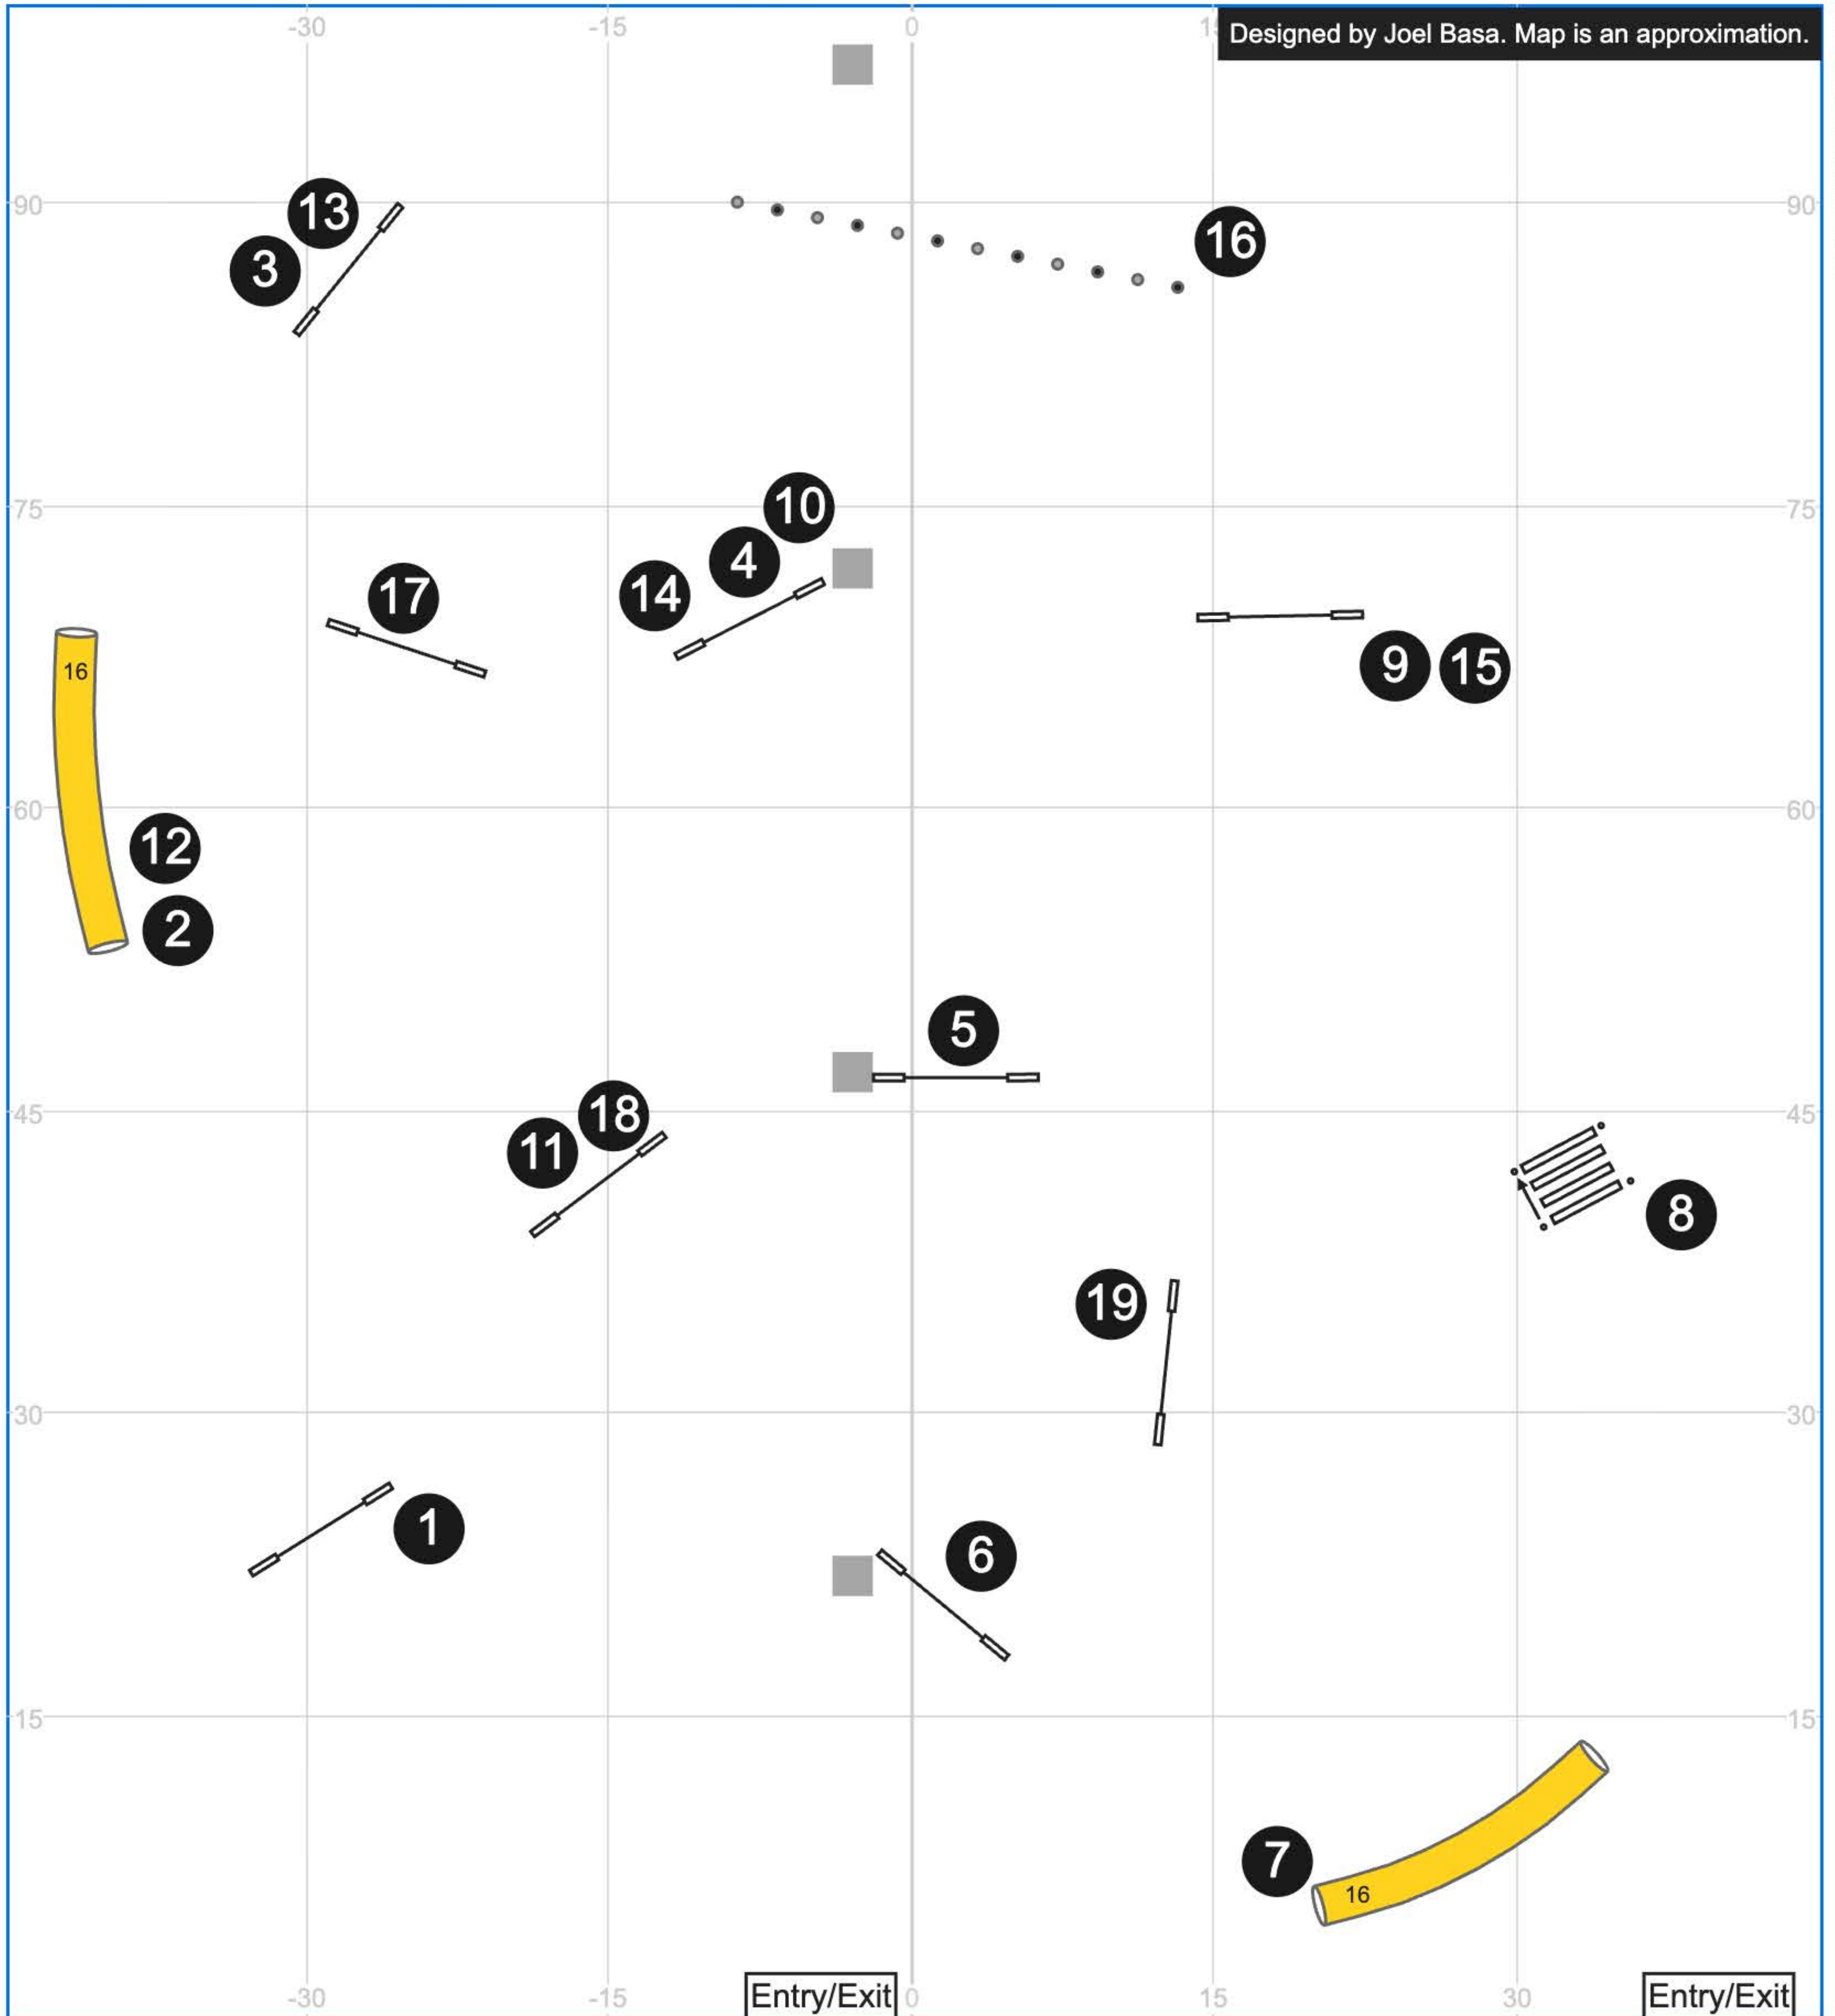

High Octane Agility - 13 Jun 2026 - UKI Beginner/Novice Agility 1

Path length (yd): 174.3

High Octane Agility - 13 Jun 2026 - UKI Beginner/Novice Agility 2

Path length (yd): 172.2

www.smarteragility.com

High Octane Agility - 13 Jun 2026 - UKI Senior/Champ Agility 2

Path length (yd): 182.9

www.smarteragility.com

High Octane Agility - 13 Jun 2026 - UKI Beginner/Novice Jumping 1

Path length (yd): 177.3

www.smarteragility.com

High Octane Agility - 13 Jun 2026 - UKI Senior/Champ Jumping 1

Path length (yd): 185.3

High Octane Agility - 13 Jun 2026 - UKI Beginner/Novice Jumping 2

Path length (yd): 194.3

www.smarteragility.com

High Octane Agility - 13 Jun 2026 - UKI Senior/Champ Jumping 2

Designed by Joel Basa. Map is an approximation.

Designed by Joel Basa. Map is an approximation.

Jun 9, 2026 9:33 PM (v9.12.2)

Path length (yd): 197.5

www.smarteragility.com