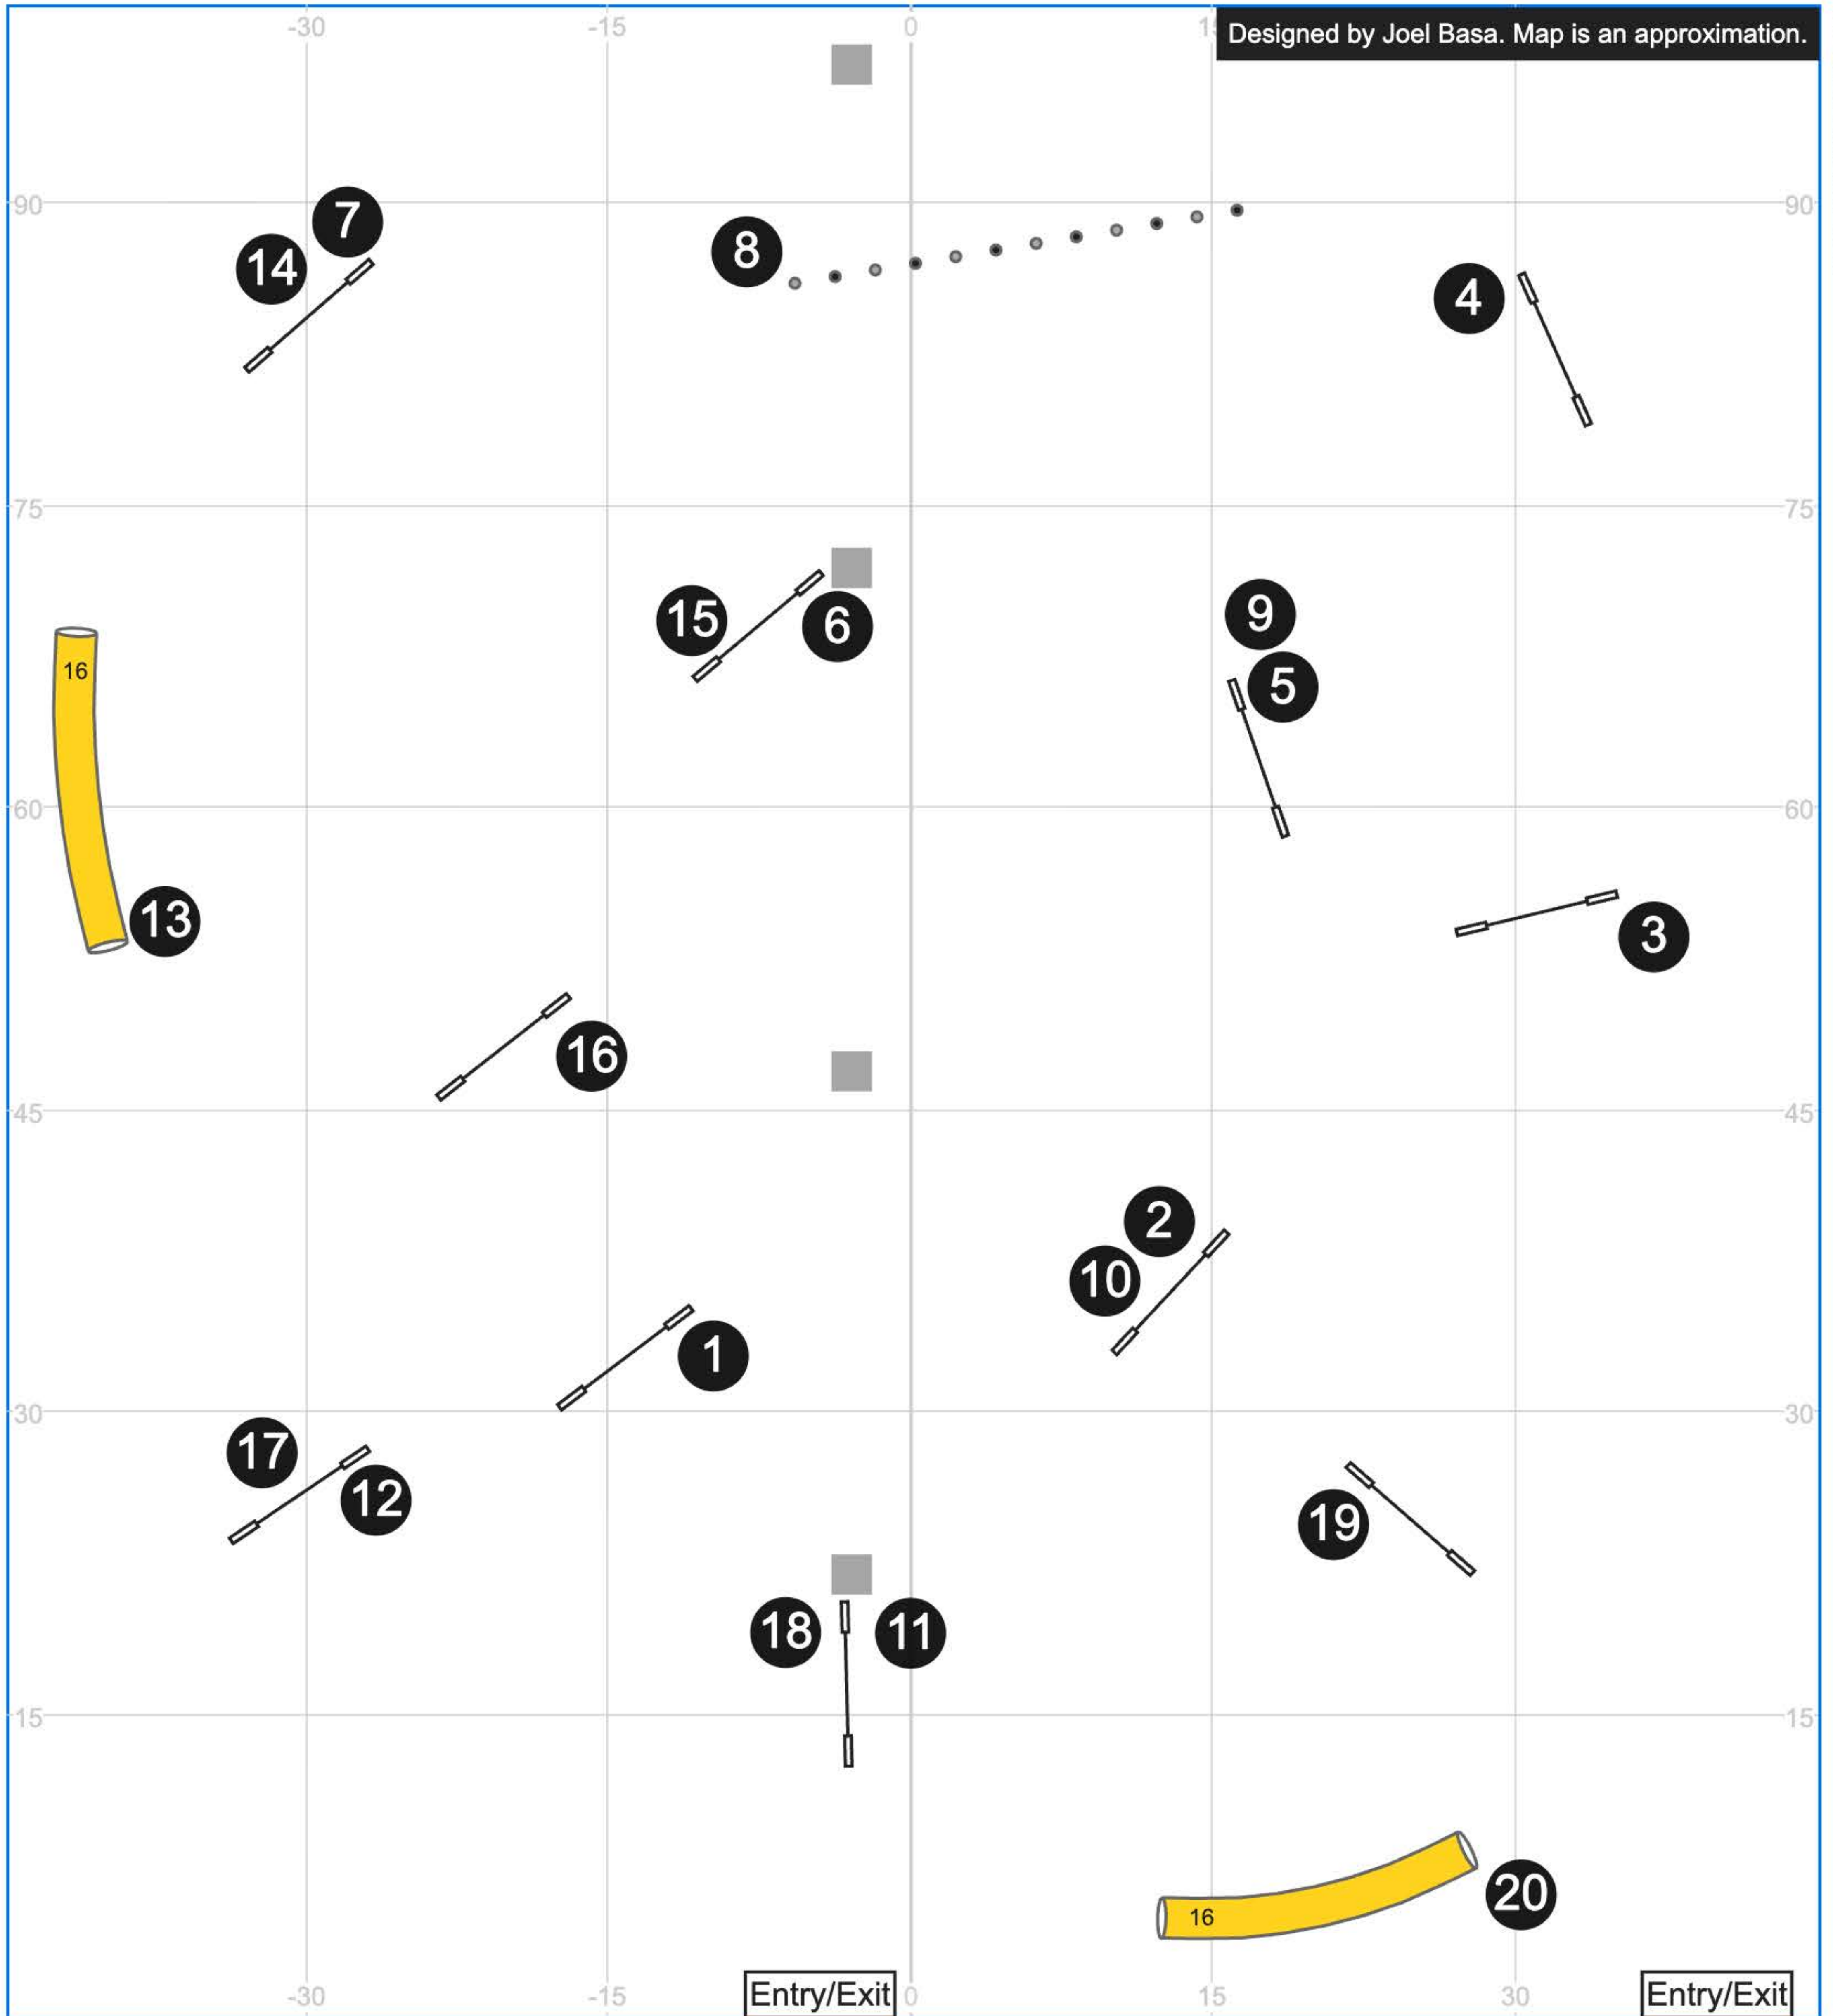

Path length (yd): 182.9

www.smarteragility.com

High Octane Agility - 13 Jun 2026 - UKI Beginner/Novice Jumping 1

Path length (yd): 177.3

www.smarteragility.com

High Octane Agility - 13 Jun 2026 - UKI Senior/Champ Jumping 1

Path length (yd): 185.3

High Octane Agility - 13 Jun 2026 - UKI Beginner/Novice Jumping 2

Path length (yd): 194.3

www.smarteragility.com

High Octane Agility - 13 Jun 2026 - UKI Senior/Champ Jumping 2

Designed by Joel Basa. Map is an approximation.

Jun 9, 2026 9:30 PM (v9.12.2)

Path length (yd): 201.1

www.smarteragility.com

High Octane Agility - 13 Jun 2026 - UKI Beginner/Novice Speedstakes

Path length (yd): 151.9

www.smarteragility.com

High Octane Agility - 13 Jun 2026 - UKI Senior/Champ Speedstakes

Designed by Joel Basa. Map is an approximation.

Jun 9, 2026 9:33 PM (v9.12.2)

Path length (yd): 197.5

www.smarteragility.com