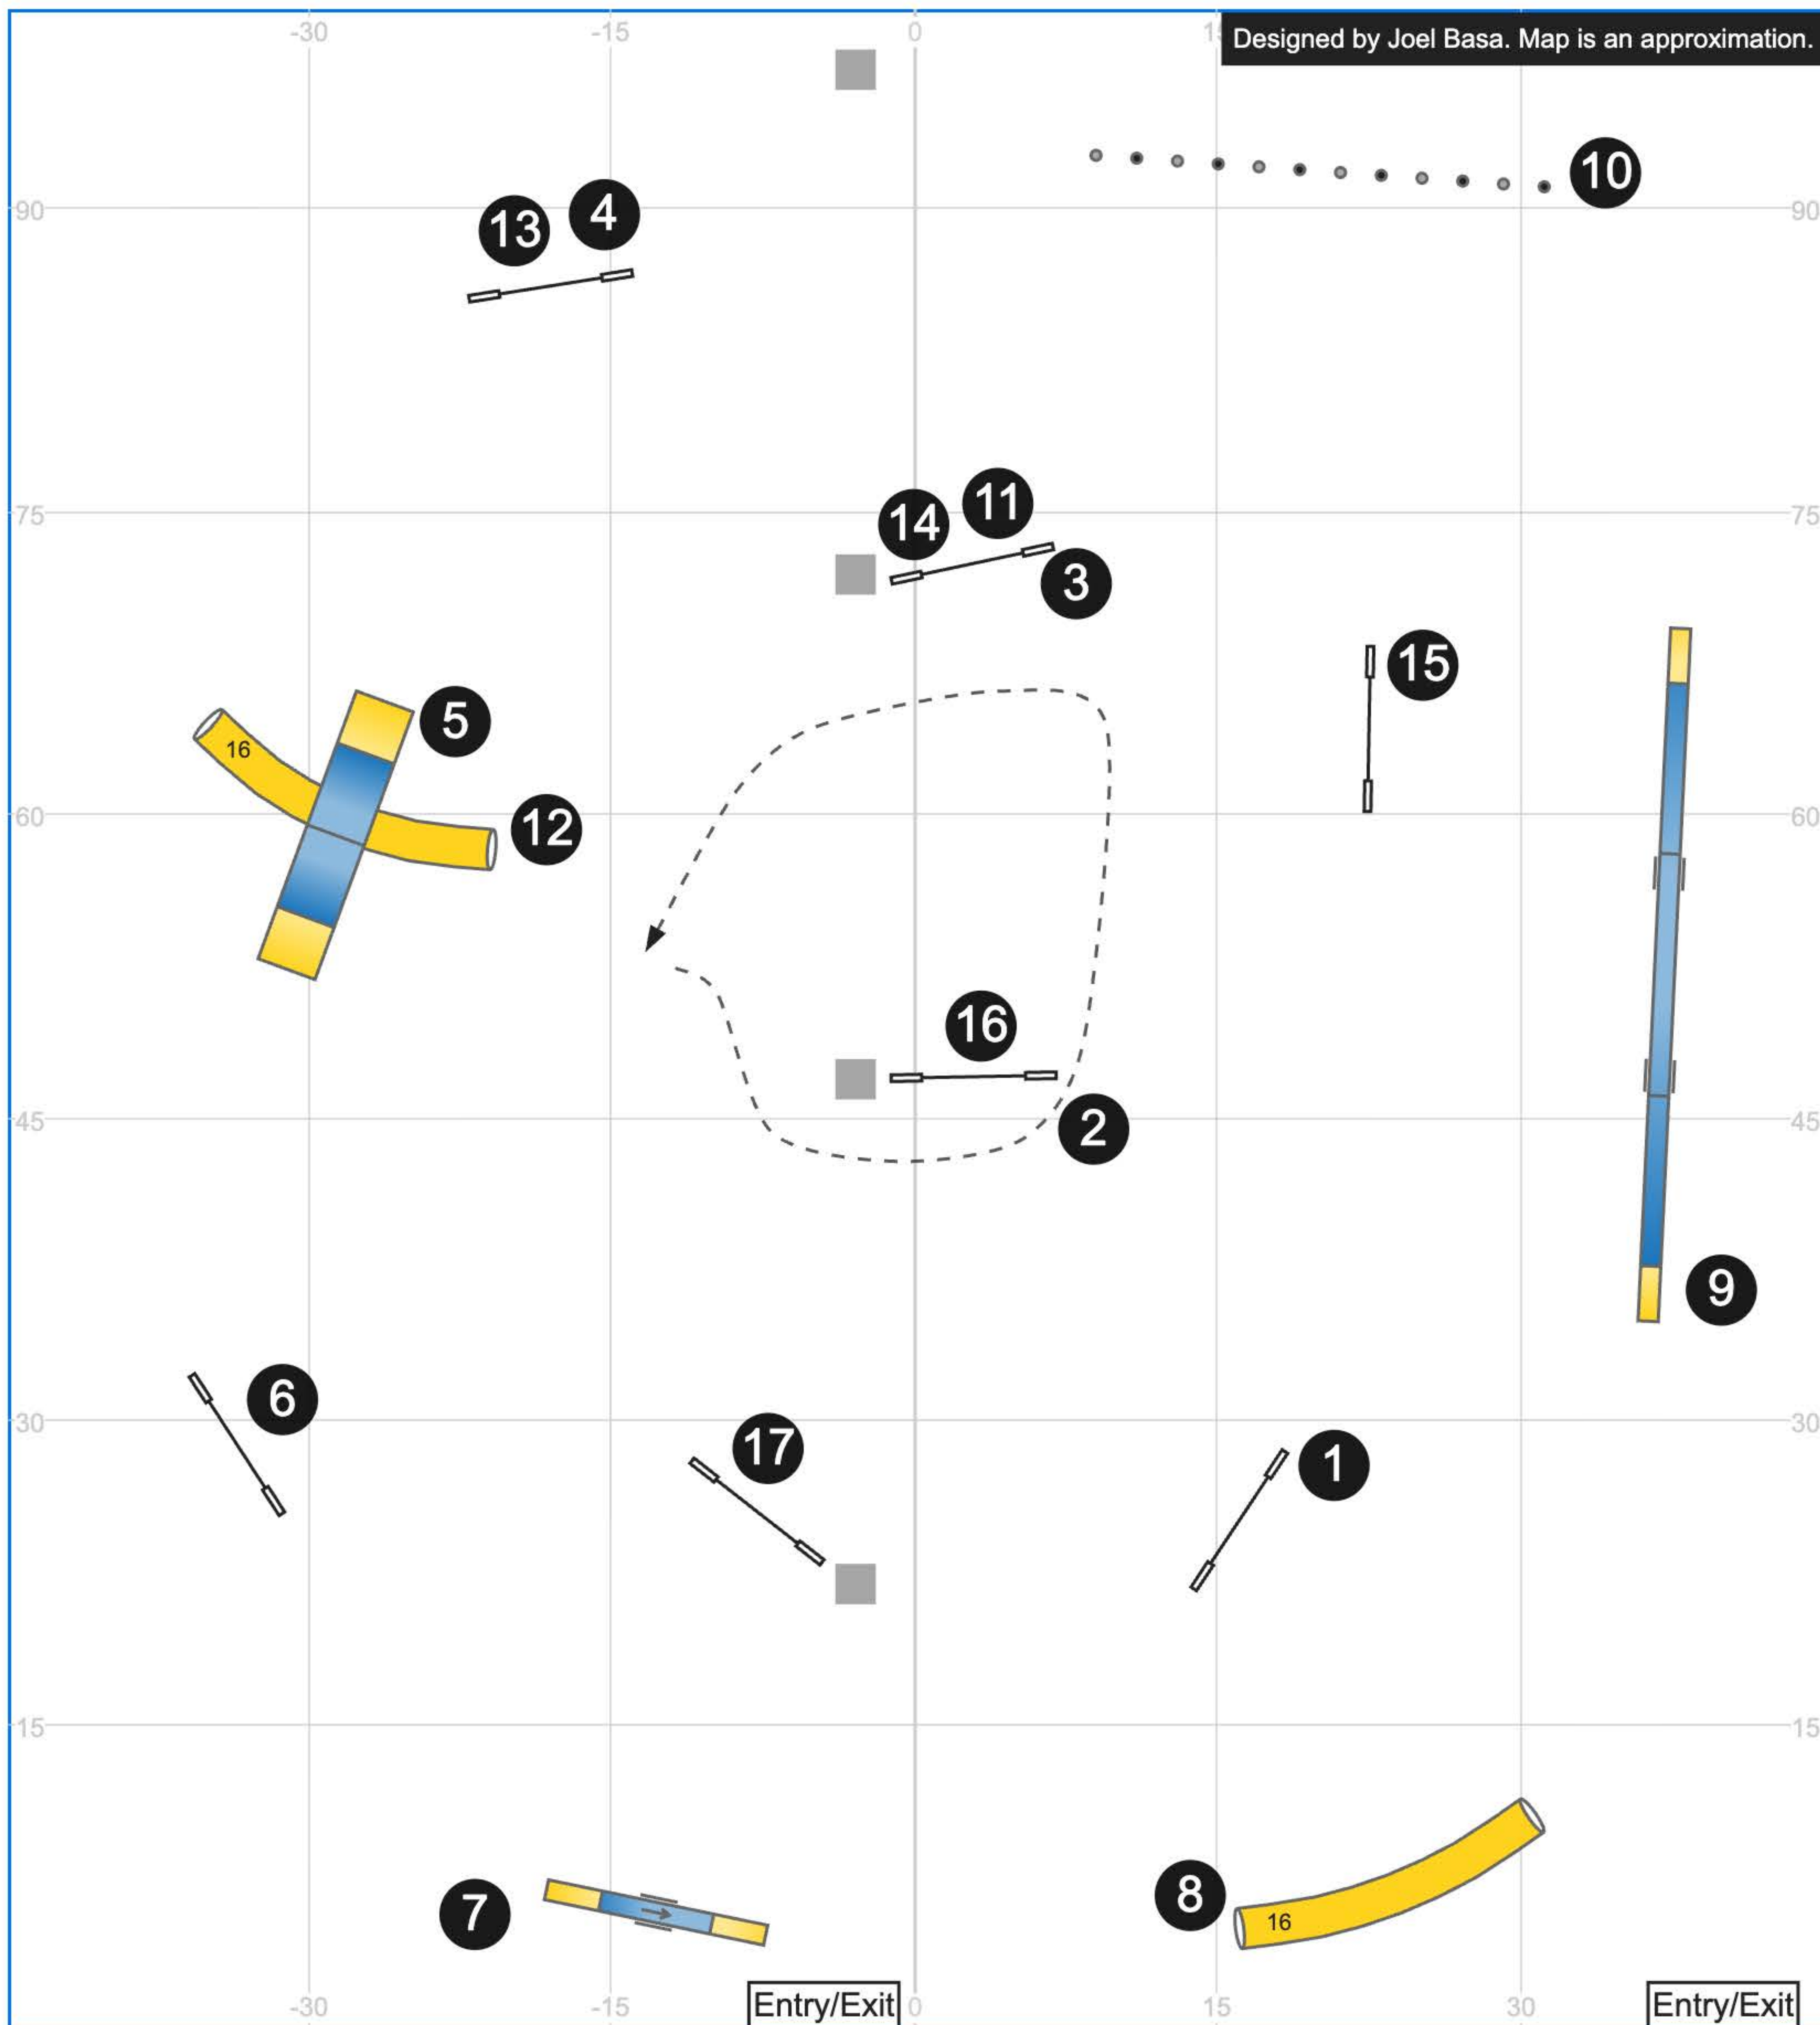

High Octane Agility - 13 Jun 2026 - UKI Beginner/Novice Agility 1

Path length (yd): 174.3

High Octane Agility - 13 Jun 2026 - UKI Beginner/Novice Agility 2

Path length (yd): 172.2

www.smarteragility.com

High Octane Agility - 13 Jun 2026 - UKI Senior/Champ Agility 2

Path length (yd): 182.9

www.smarteragility.com

High Octane Agility - 13 Jun 2026 - UKI Beginner/Novice Jumping 1

Path length (yd): 177.3

www.smarteragility.com

High Octane Agility - 13 Jun 2026 - UKI Senior/Champ Jumping 1

Path length (yd): 185.3

High Octane Agility - 13 Jun 2026 - UKI Beginner/Novice Jumping 2

Path length (yd): 194.3

www.smarteragility.com

High Octane Agility - 13 Jun 2026 - UKI Senior/Champ Jumping 2

Designed by Joel Basa. Map is an approximation.

Jun 9, 2026 9:30 PM (v9.12.2)

Path length (yd): 201.1

www.smarteragility.com

High Octane Agility - 13 Jun 2026 - UKI Beginner/Novice Speedstakes

Path length (yd): 151.9

www.smarteragility.com

High Octane Agility - 13 Jun 2026 - UKI Senior/Champ Speedstakes