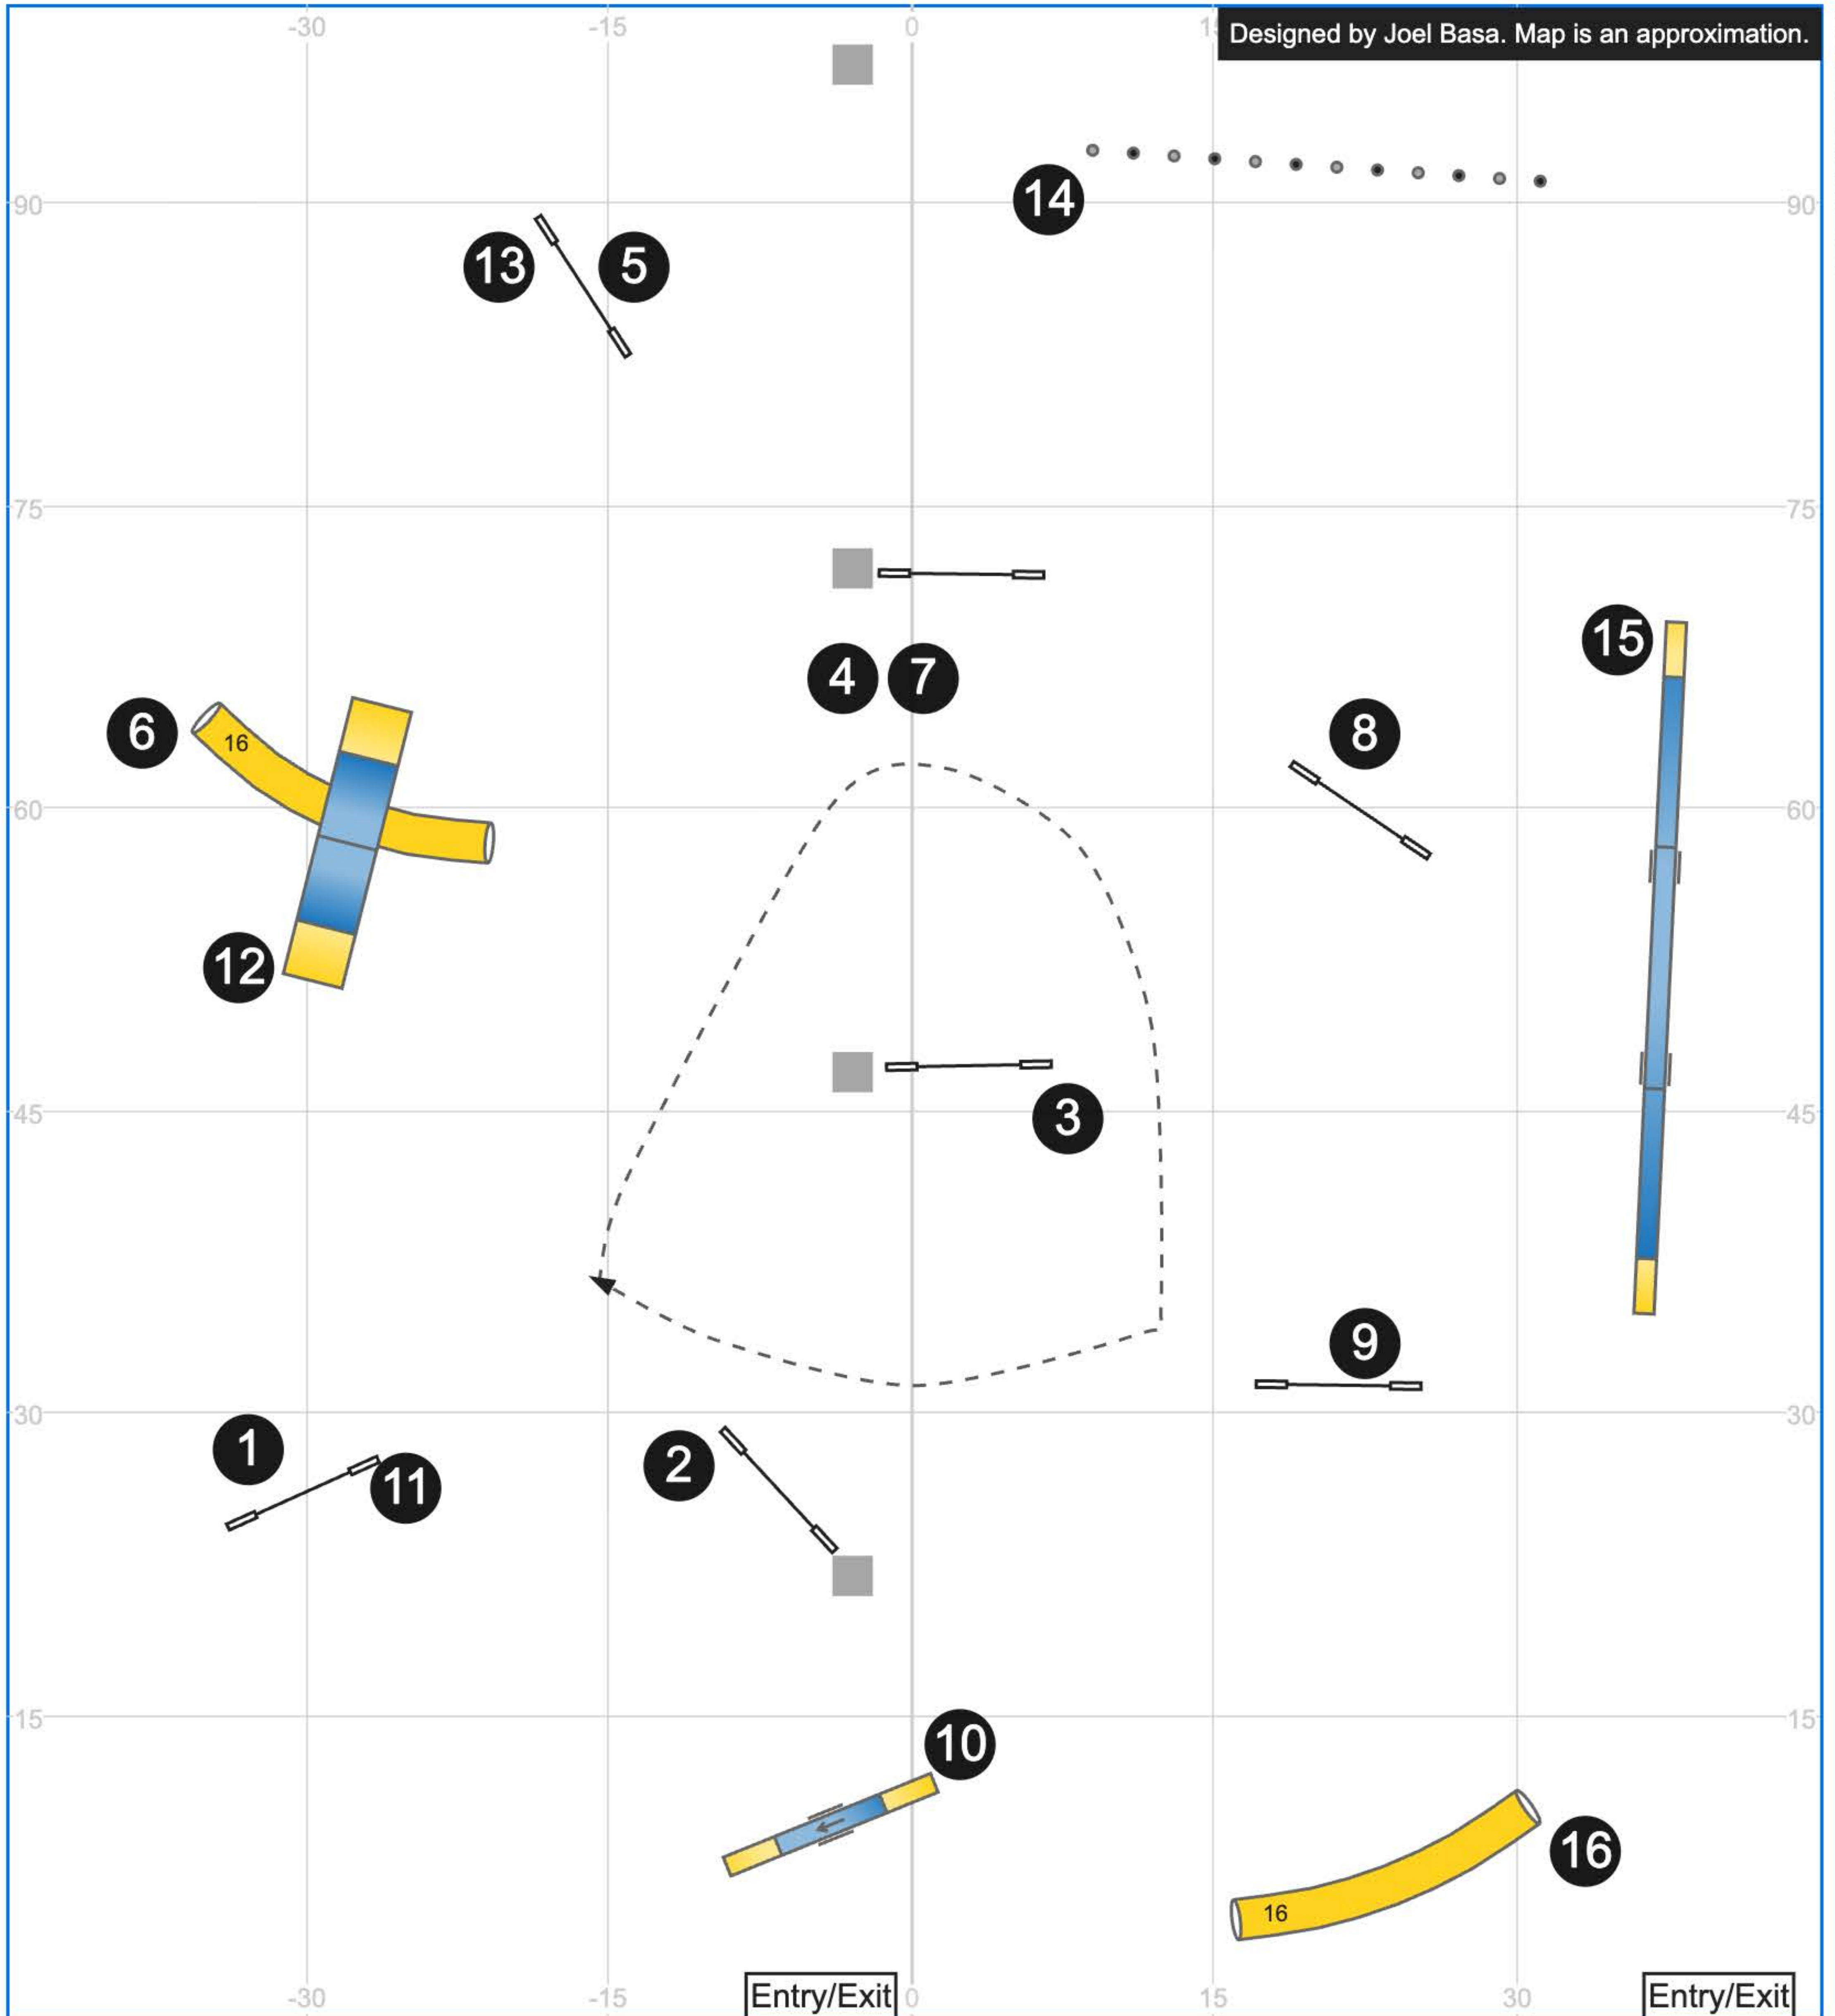

High Octane Agility - 13 Jun 2026 - UKI Beginner/Novice Agility 1

Path length (yd): 174.3

High Octane Agility - 13 Jun 2026 - UKI Beginner/Novice Agility 2

Path length (yd): 172.2

www.smarteragility.com

High Octane Agility - 13 Jun 2026 - UKI Senior/Champ Agility 2

Path length (yd): 182.9

www.smarteragility.com

High Octane Agility - 13 Jun 2026 - UKI Beginner/Novice Jumping 1

Path length (yd): 177.3

www.smarteragility.com

High Octane Agility - 13 Jun 2026 - UKI Senior/Champ Jumping 1

Path length (yd): 185.3

High Octane Agility - 13 Jun 2026 - UKI Beginner/Novice Jumping 2

Path length (yd): 194.3

www.smarteragility.com

High Octane Agility - 13 Jun 2026 - UKI Senior/Champ Jumping 2

Designed by Joel Basa. Map is an approximation.

Jun 9, 2026 9:30 PM (v9.12.2)

Path length (yd): 201.1

www.smarteragility.com

High Octane Agility - 13 Jun 2026 - UKI Beginner/Novice Speedstakes

Path length (yd): 151.9

www.smarteragility.com

High Octane Agility - 13 Jun 2026 - UKI Senior/Champ Speedstakes