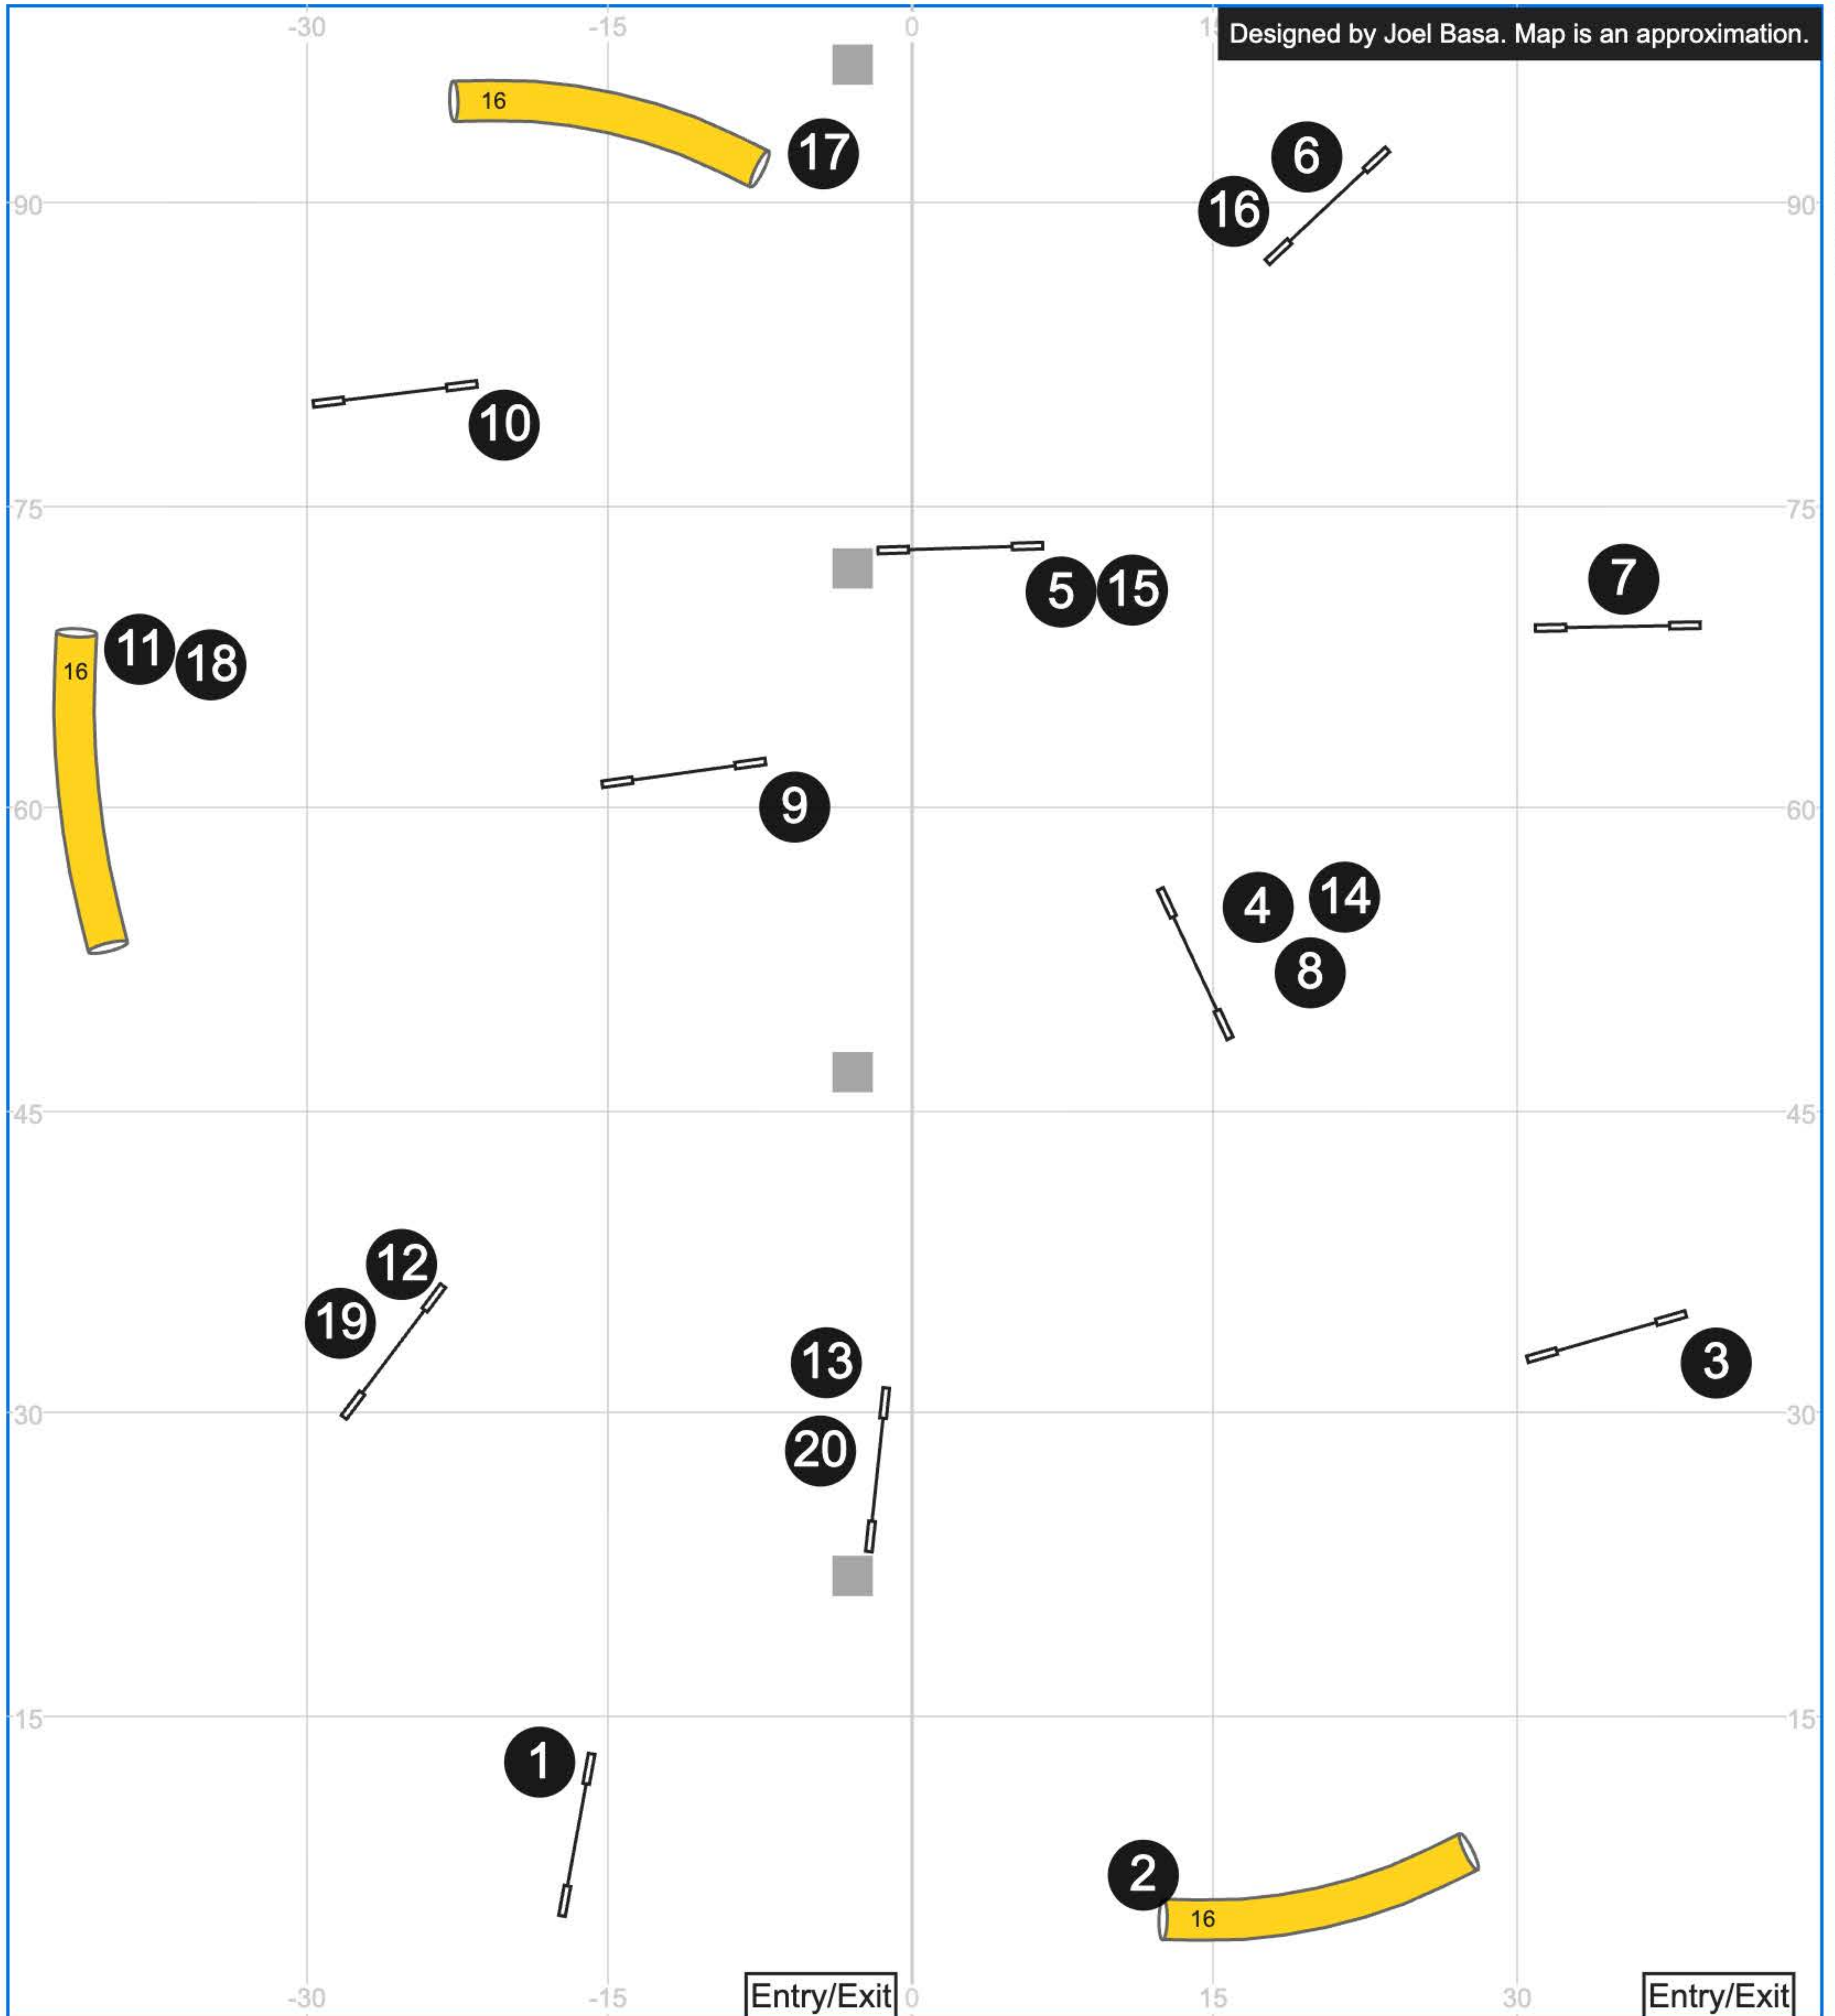

High Octane Agility - 13 Jun 2026 - UKI Beginner/Novice Agility 1

Path length (yd): 174.3

High Octane Agility - 13 Jun 2026 - UKI Beginner/Novice Agility 2

Path length (yd): 172.2

www.smarteragility.com

High Octane Agility - 13 Jun 2026 - UKI Senior/Champ Agility 2

Path length (yd): 185.3

High Octane Agility - 13 Jun 2026 - UKI Beginner/Novice Jumping 2

Path length (yd): 194.3

www.smarteragility.com

High Octane Agility - 13 Jun 2026 - UKI Senior/Champ Jumping 2

Designed by Joel Basa. Map is an approximation.

Jun 9, 2026 9:30 PM (v9.12.2)

Path length (yd): 201.1

www.smarteragility.com

High Octane Agility - 13 Jun 2026 - UKI Beginner/Novice Speedstakes

Path length (yd): 151.9

www.smarteragility.com

High Octane Agility - 13 Jun 2026 - UKI Senior/Champ Speedstakes

Designed by Joel Basa. Map is an approximation.

Jun 9, 2026 9:33 PM (v9.12.2)

Path length (yd): 197.5

www.smarteragility.com