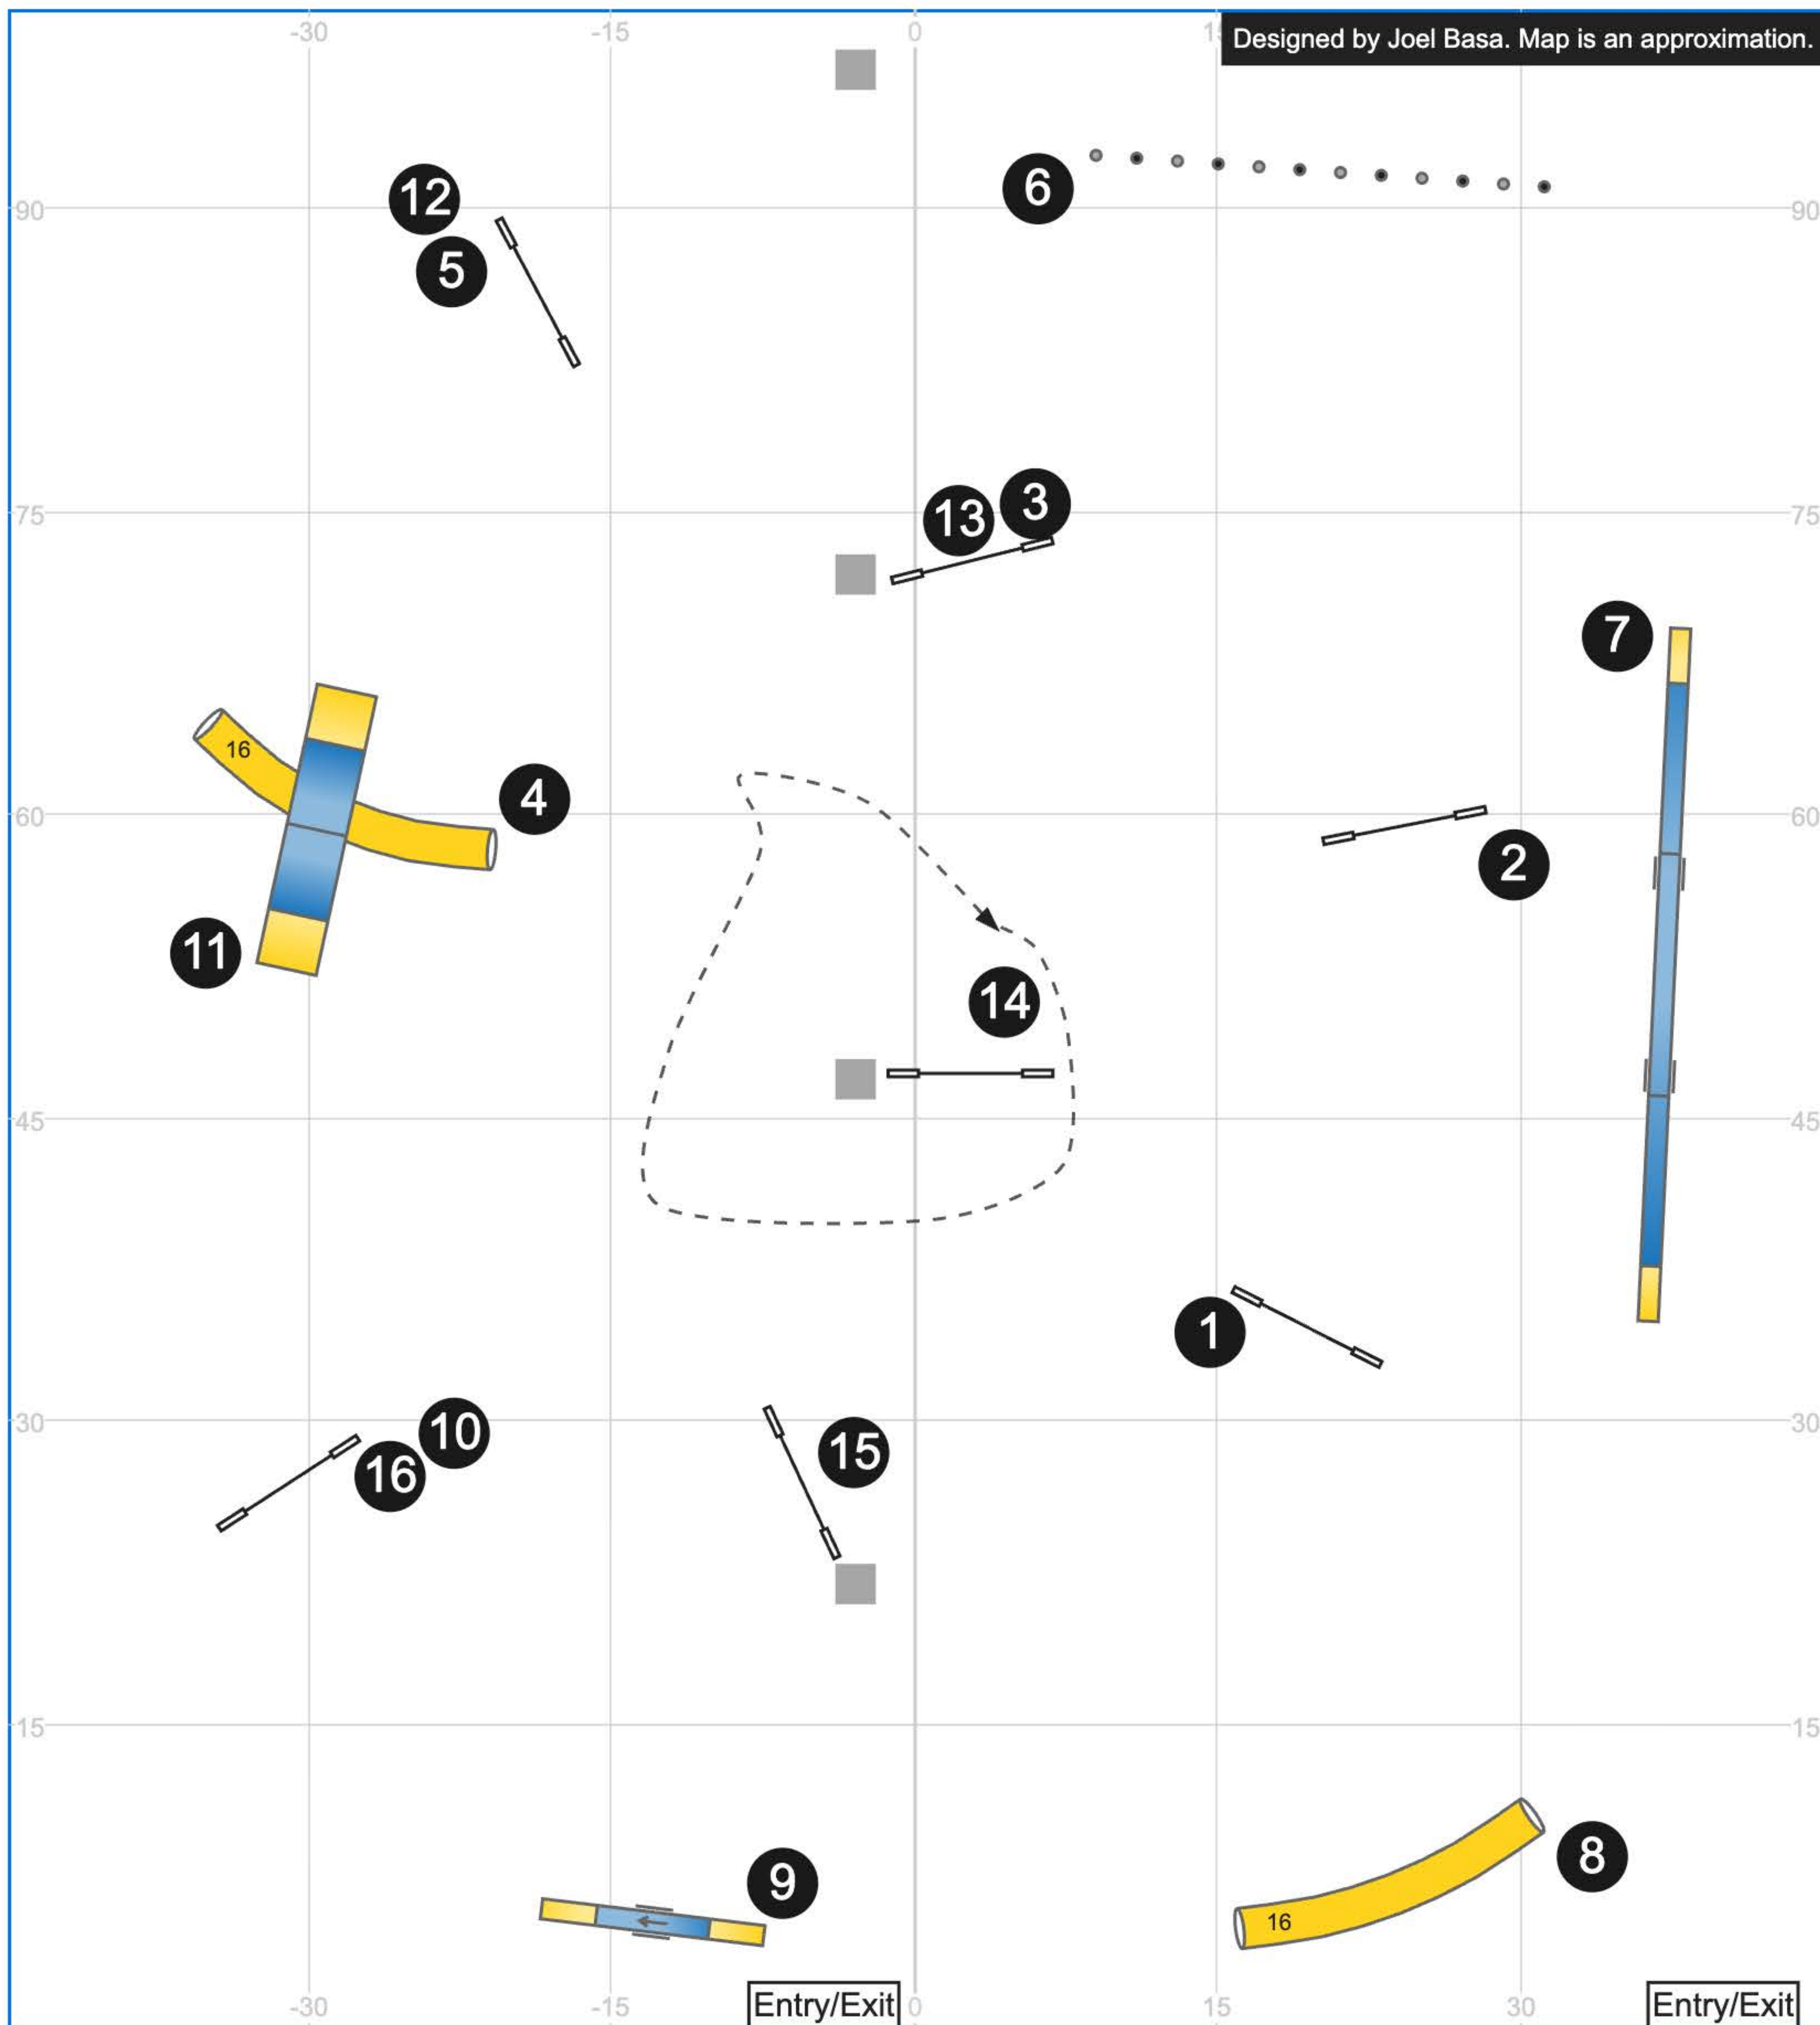

High Octane Agility - 13 Jun 2026 - UKI Beginner/Novice Agility 1

Path length (yd): 174.3

High Octane Agility - 13 Jun 2026 - UKI Beginner/Novice Agility 2

Path length (yd): 172.2

www.smarteragility.com

High Octane Agility - 13 Jun 2026 - UKI Senior/Champ Agility 2

Path length (yd): 182.9

www.smarteragility.com

High Octane Agility - 13 Jun 2026 - UKI Beginner/Novice Jumping 1

Path length (yd): 177.3

www.smarteragility.com

High Octane Agility - 13 Jun 2026 - UKI Senior/Champ Jumping 1

Path length (yd): 185.3

High Octane Agility - 13 Jun 2026 - UKI Beginner/Novice Jumping 2

Path length (yd): 194.3

www.smarteragility.com

High Octane Agility - 13 Jun 2026 - UKI Senior/Champ Jumping 2

Designed by Joel Basa. Map is an approximation.

Jun 9, 2026 9:30 PM (v9.12.2)

Path length (yd): 201.1

www.smarteragility.com

High Octane Agility - 13 Jun 2026 - UKI Beginner/Novice Speedstakes

Path length (yd): 151.9

www.smarteragility.com

High Octane Agility - 13 Jun 2026 - UKI Senior/Champ Speedstakes