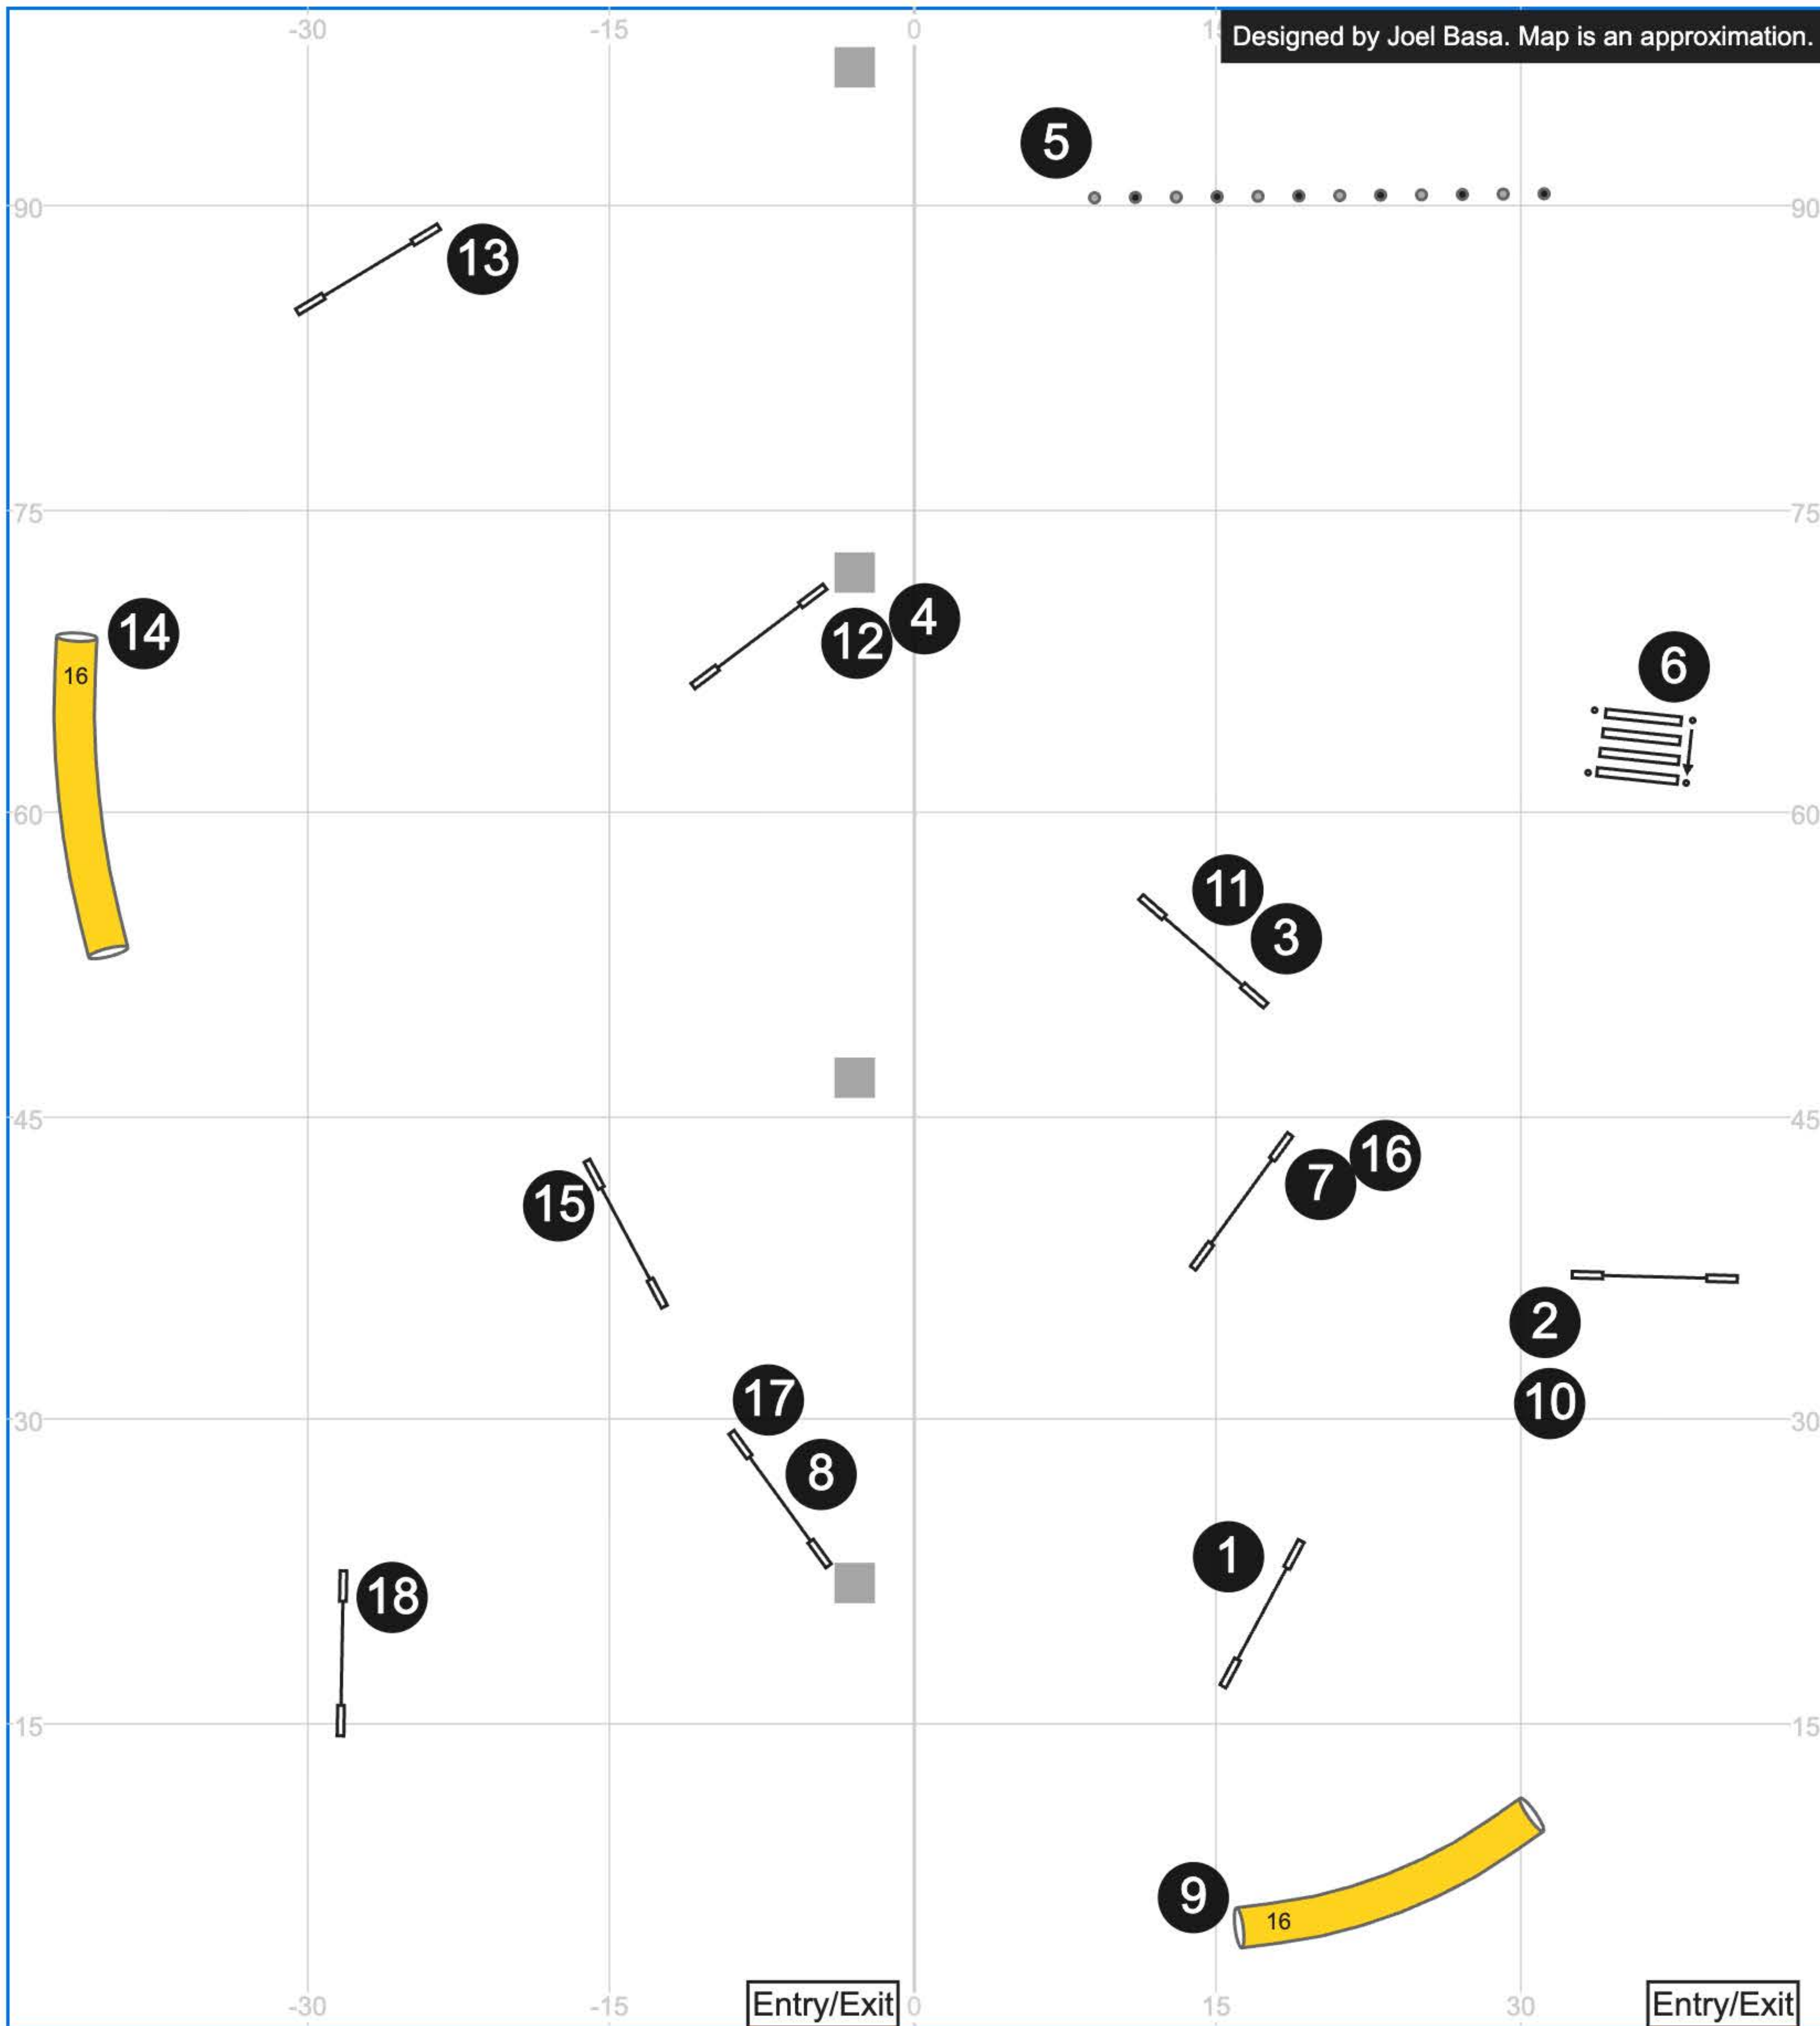

High Octane Agility - 13 Jun 2026 - UKI Beginner/Novice Agility 1

Path length (yd): 174.3

High Octane Agility - 13 Jun 2026 - UKI Beginner/Novice Agility 2

Path length (yd): 172.2

www.smarteragility.com

High Octane Agility - 13 Jun 2026 - UKI Senior/Champ Agility 2

Path length (yd): 182.9

www.smarteragility.com

High Octane Agility - 13 Jun 2026 - UKI Beginner/Novice Jumping 1

Path length (yd): 177.3

www.smarteragility.com

High Octane Agility - 13 Jun 2026 - UKI Senior/Champ Jumping 1

Path length (yd): 185.3

High Octane Agility - 13 Jun 2026 - UKI Beginner/Novice Jumping 2

Path length (yd): 194.3

www.smarteragility.com

High Octane Agility - 13 Jun 2026 - UKI Senior/Champ Jumping 2

Designed by Joel Basa. Map is an approximation.

Jun 9, 2026 9:30 PM (v9.12.2)

Path length (yd): 201.1

www.smarteragility.com

High Octane Agility - 13 Jun 2026 - UKI Beginner/Novice Speedstakes

Path length (yd): 151.9

www.smarteragility.com

High Octane Agility - 13 Jun 2026 - UKI Senior/Champ Speedstakes