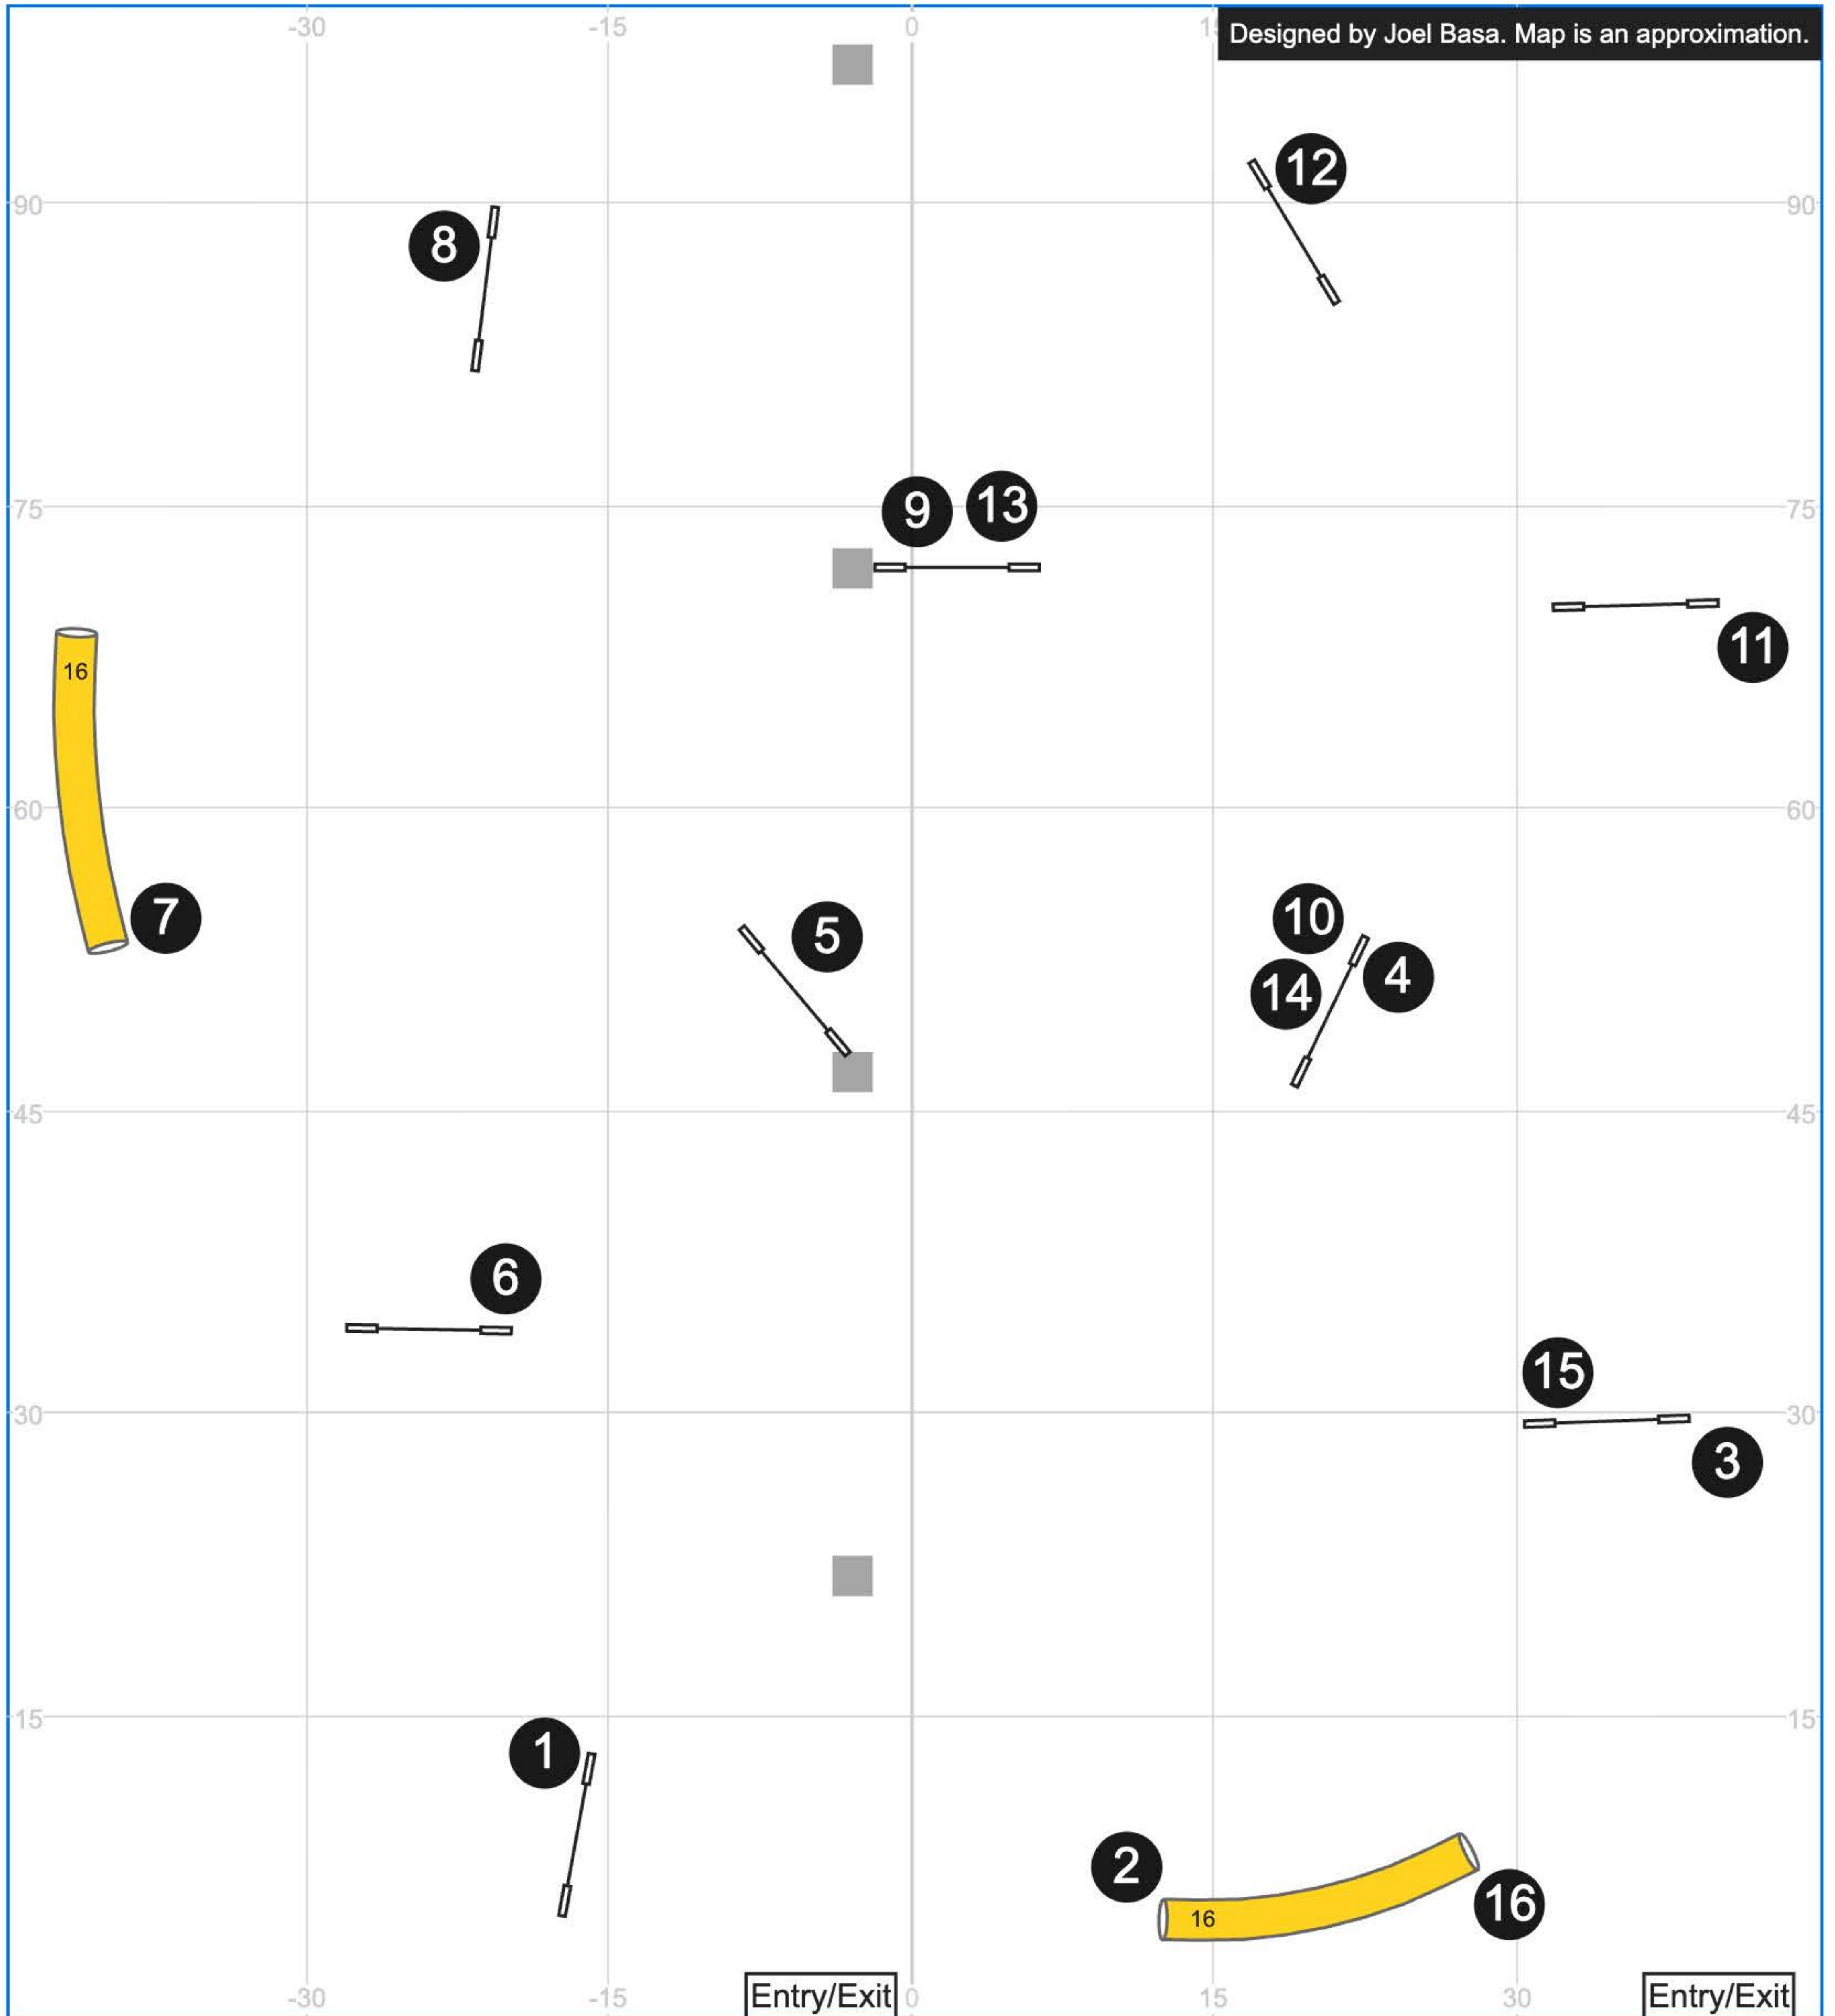

Path length (yd): 182.9

www.smarteragility.com

High Octane Agility - 13 Jun 2026 - UKI Beginner/Novice Jumping 1

Path length (yd): 177.3

www.smarteragility.com

High Octane Agility - 13 Jun 2026 - UKI Senior/Champ Jumping 1

Path length (yd): 185.3

High Octane Agility - 13 Jun 2026 - UKI Beginner/Novice Jumping 2

Path length (yd): 194.3

www.smarteragility.com

High Octane Agility - 13 Jun 2026 - UKI Senior/Champ Jumping 2

Designed by Joel Basa. Map is an approximation.

Jun 9, 2026 9:30 PM (v9.12.2)

Path length (yd): 201.1

www.smarteragility.com

High Octane Agility - 13 Jun 2026 - UKI Beginner/Novice Speedstakes

Path length (yd): 151.9

www.smarteragility.com

High Octane Agility - 13 Jun 2026 - UKI Senior/Champ Speedstakes

Designed by Joel Basa. Map is an approximation.

Jun 9, 2026 9:33 PM (v9.12.2)

Path length (yd): 197.5

www.smarteragility.com