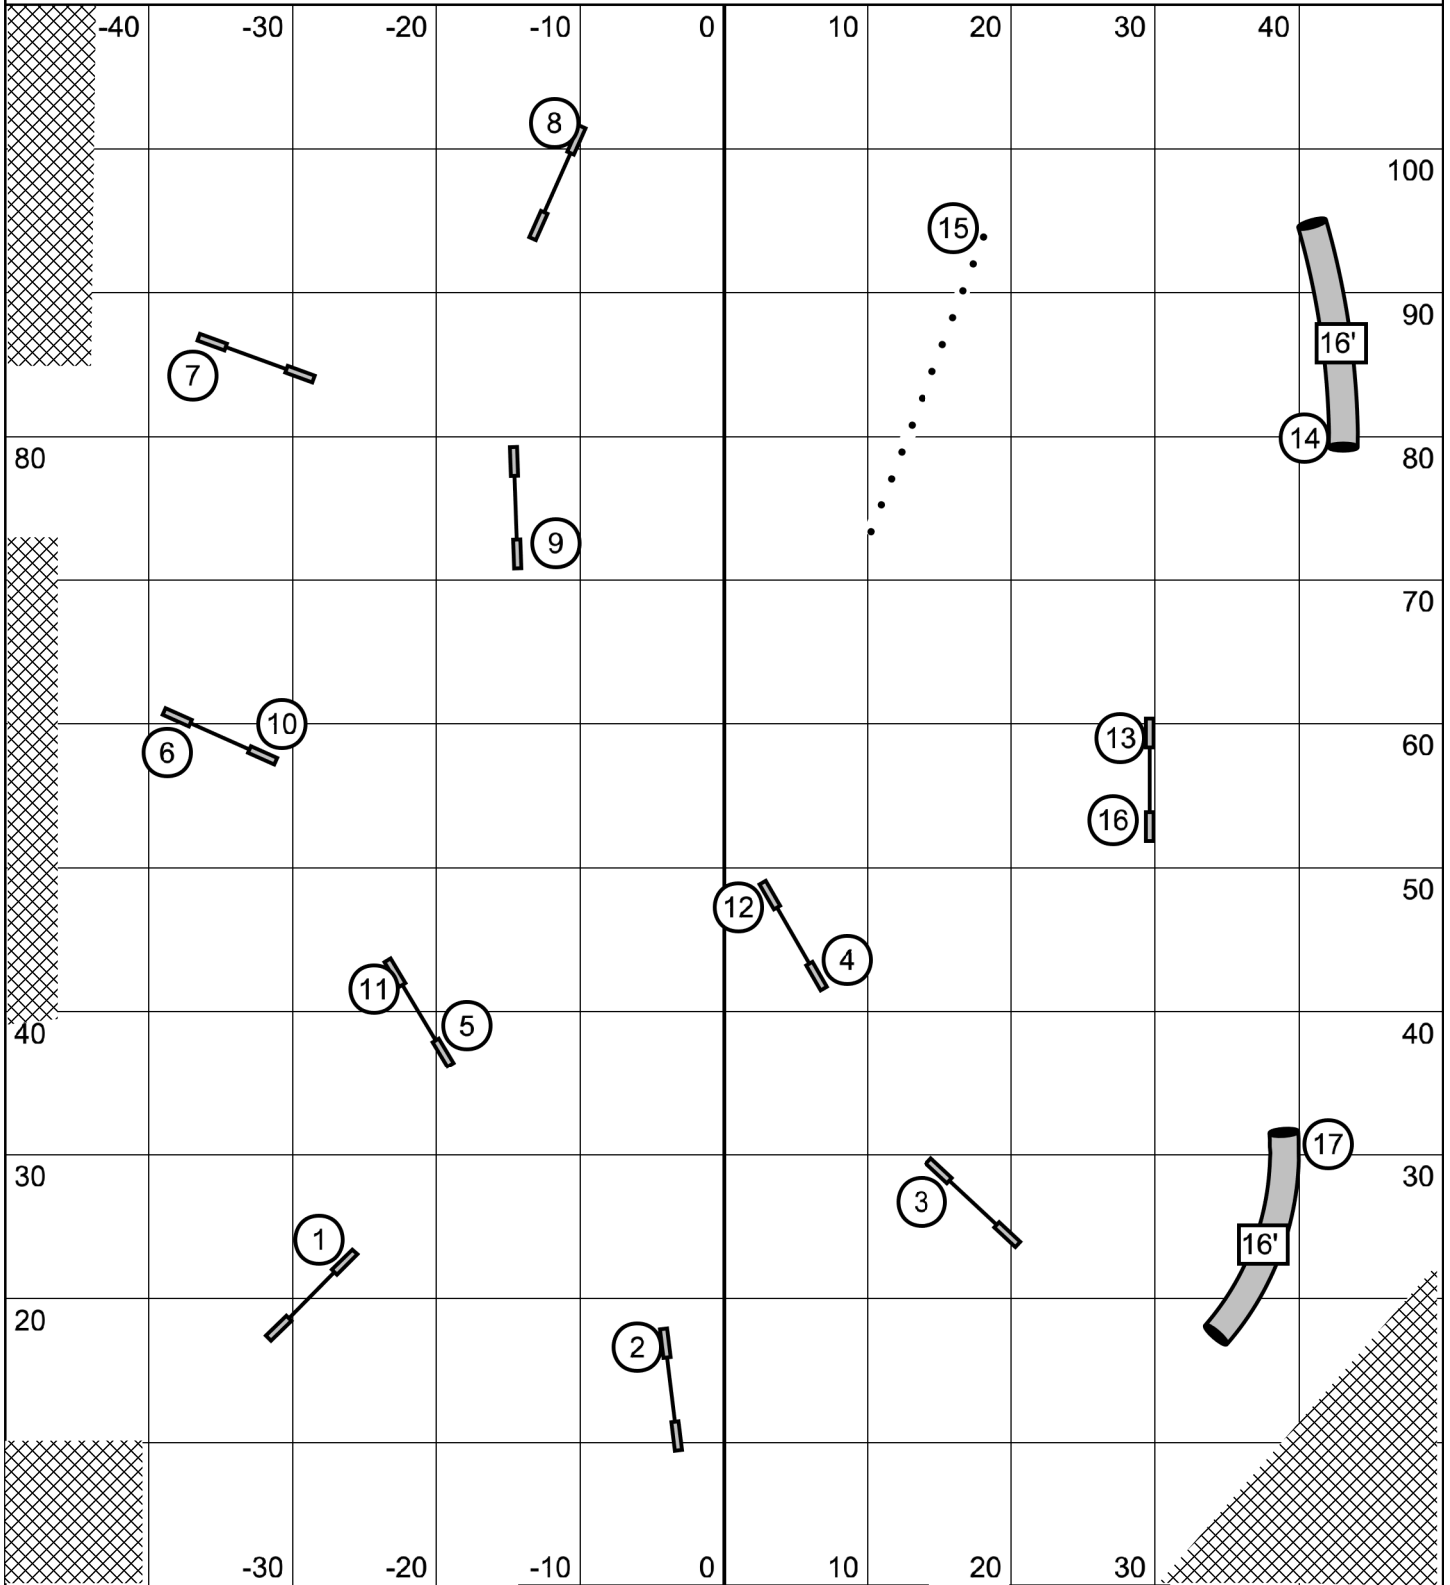

Beginner and Novice Speedstakes
 Kinetic Dog UKI -- April 10, 2026 -- Mike Murphy

Entry/Exit

Map is only an approximation

Entry/Exit

Beginner and Novice Jumping
 Kinetic Dog UKI -- April 10, 2026 -- Mike Murphy

Entry/Exit

Map is only an approximation

Entry/Exit

Beginner and Novice Agility
 Kinetic Dog UKI -- April 10, 2026 -- Mike Murphy

Entry/Exit

Map is only an approximation

Entry/Exit