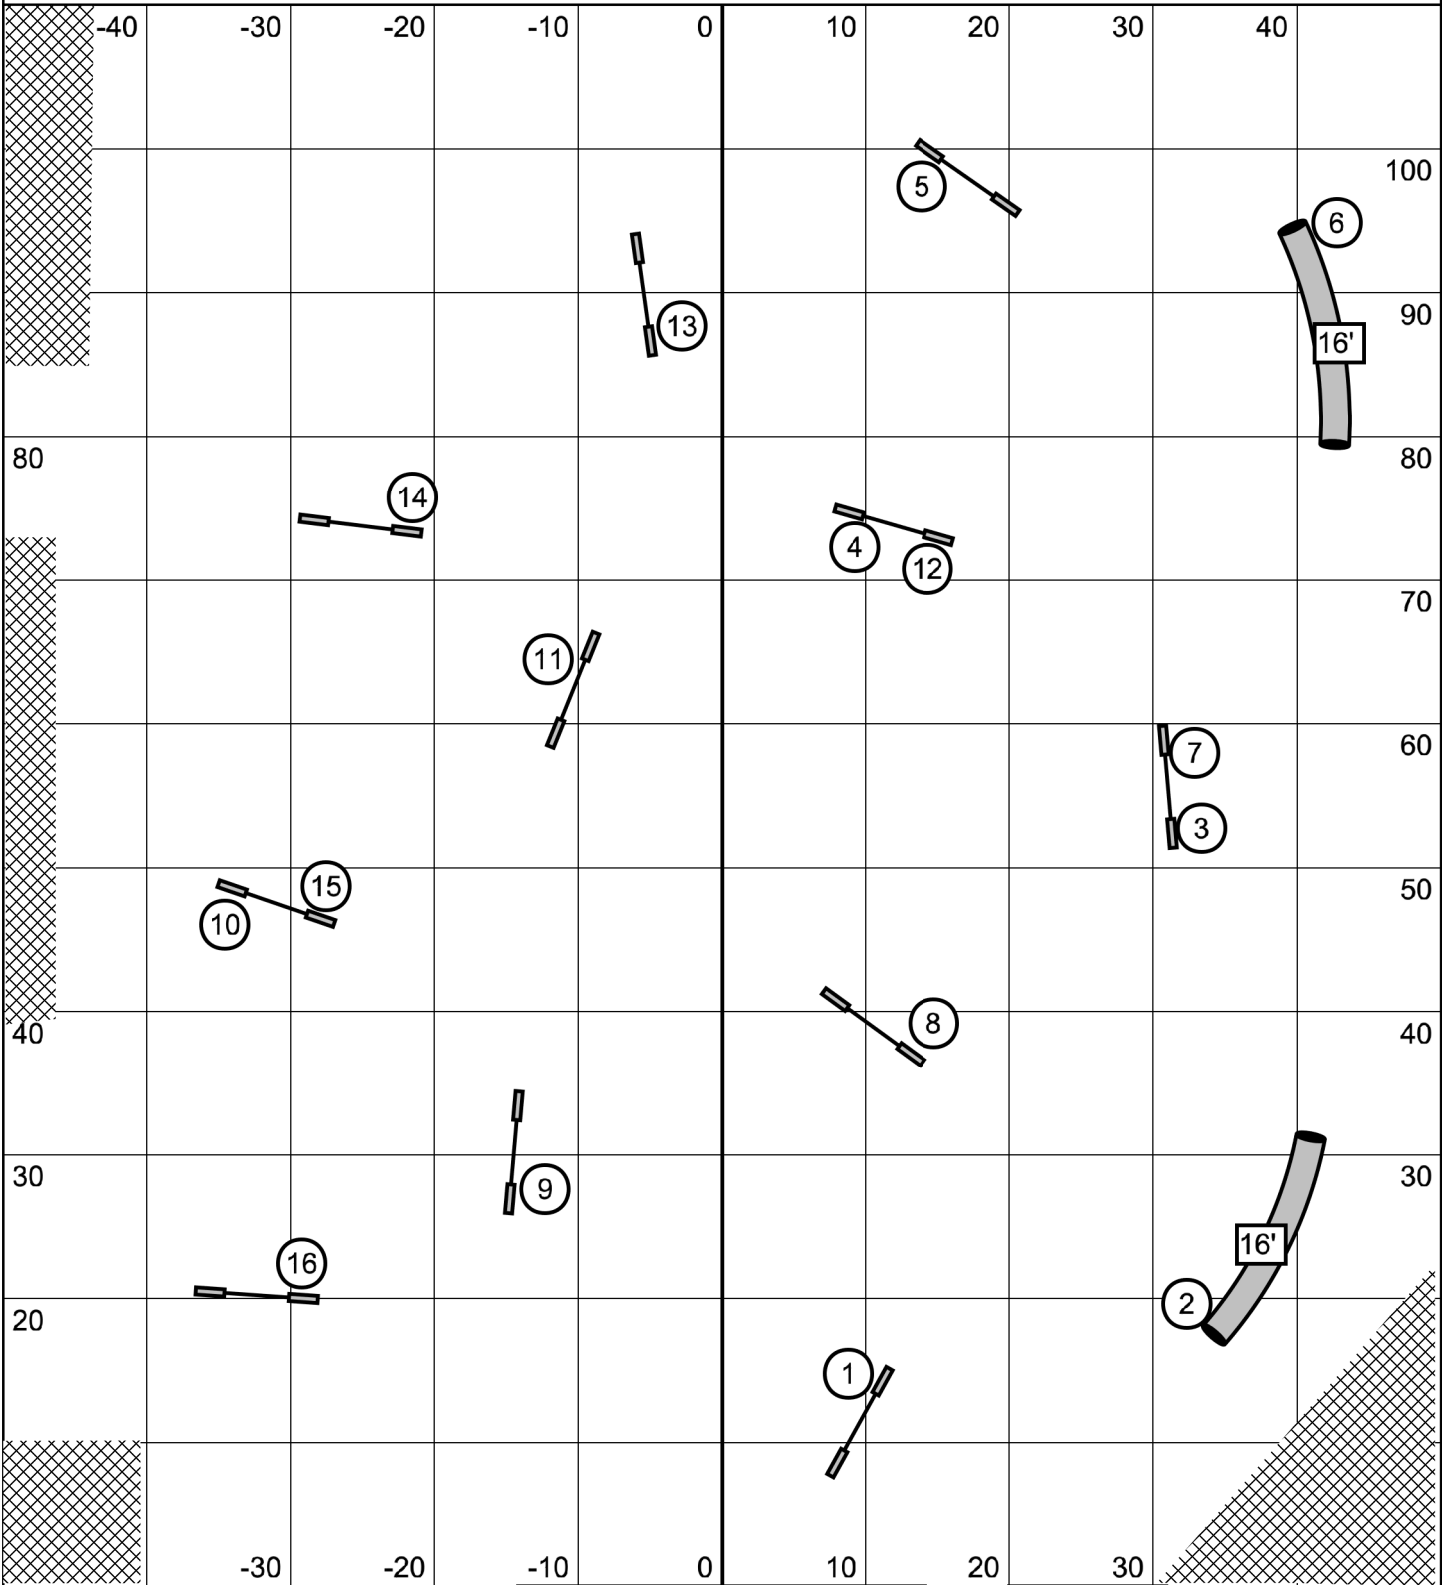

Beginner and Novice Speedstakes
 Kinetic Dog UKI -- April 10, 2026 -- Mike Murphy

Entry/Exit

Map is only an approximation

Entry/Exit

Beginner and Novice Jumping
 Kinetic Dog UKI -- April 10, 2026 -- Mike Murphy

Entry/Exit

Map is only an approximation

Entry/Exit

Beginner and Novice Agility
 Kinetic Dog UKI -- April 10, 2026 -- Mike Murphy

Entry/Exit

Map is only an approximation

Entry/Exit