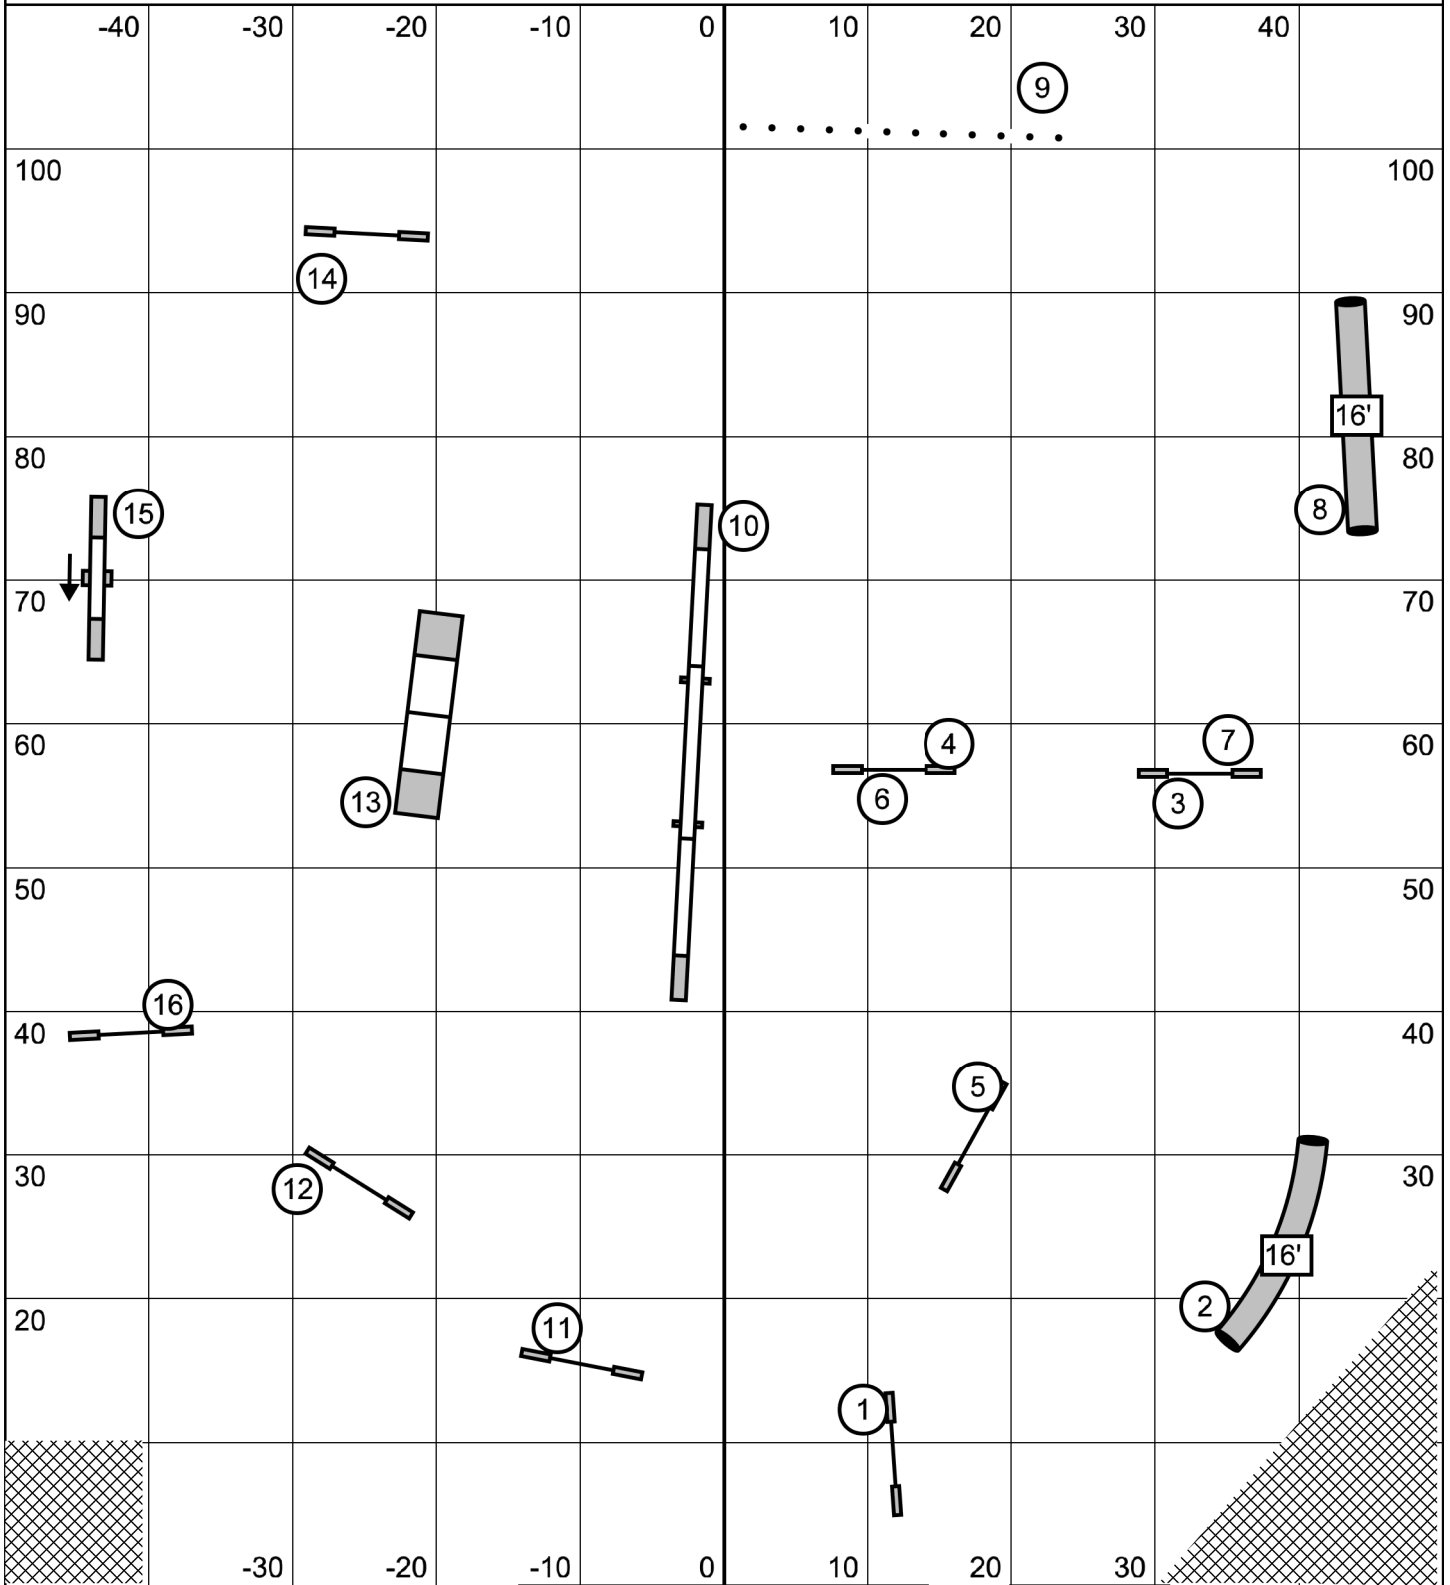

Beginner and Novice Speedstakes
 Kinetic Dog UKI -- April 10, 2026 -- Mike Murphy

Entry/Exit

Map is only an approximation

Entry/Exit

Beginner and Novice Jumping
 Kinetic Dog UKI -- April 10, 2026 -- Mike Murphy

Entry/Exit

Map is only an approximation

Entry/Exit

Beginner and Novice Agility
 Kinetic Dog UKI -- April 10, 2026 -- Mike Murphy

Entry/Exit

Map is only an approximation

Entry/Exit