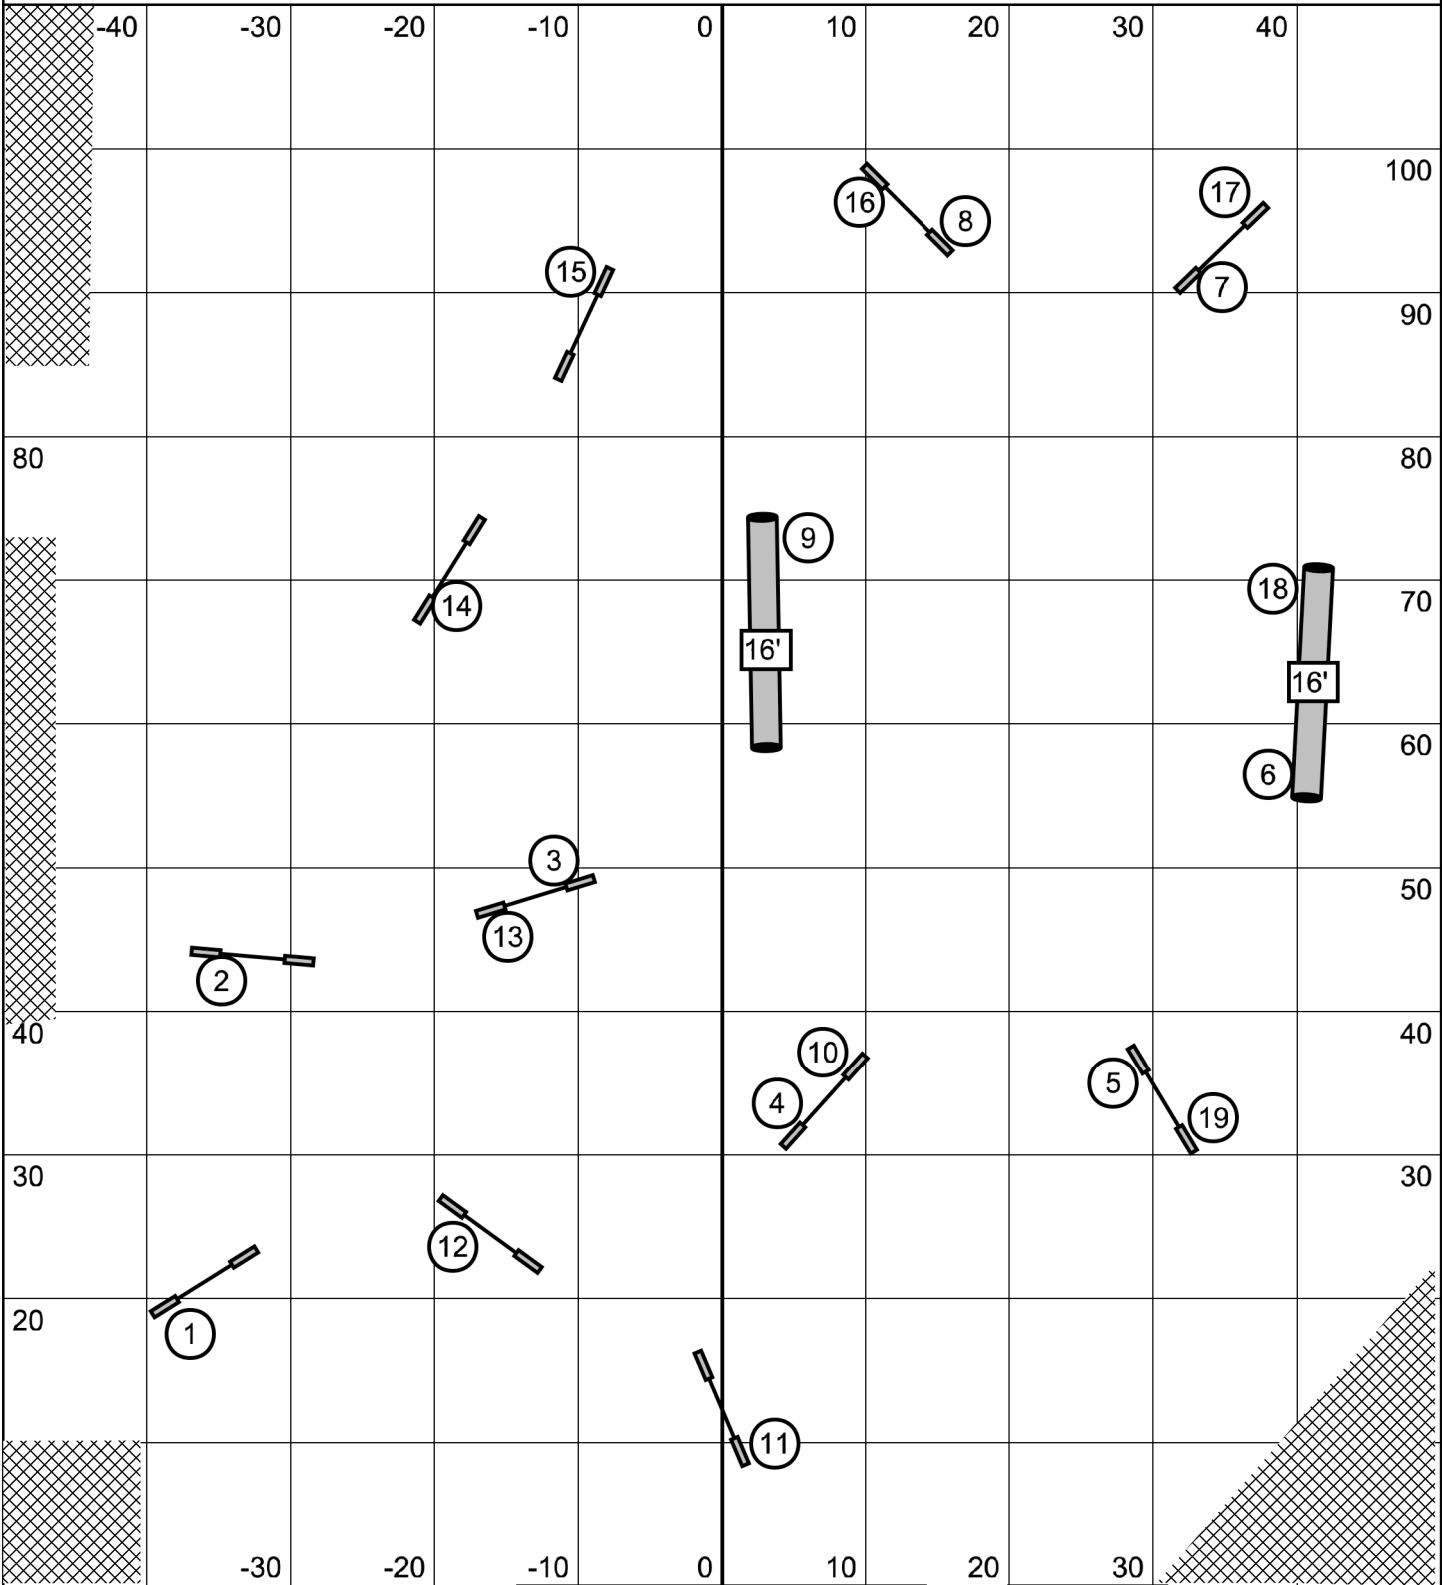

Combined Speedstakes  
 Kinetic Dog UKI -- April 11, 2026 -- Mike Murphy

Entry/Exit

Map is only an approximation

Entry/Exit

Beginner and Novice Speedstakes  
 Kinetic Dog UKI -- April 11, 2026 -- Mike Murphy

Entry/Exit

Map is only an approximation

Entry/Exit