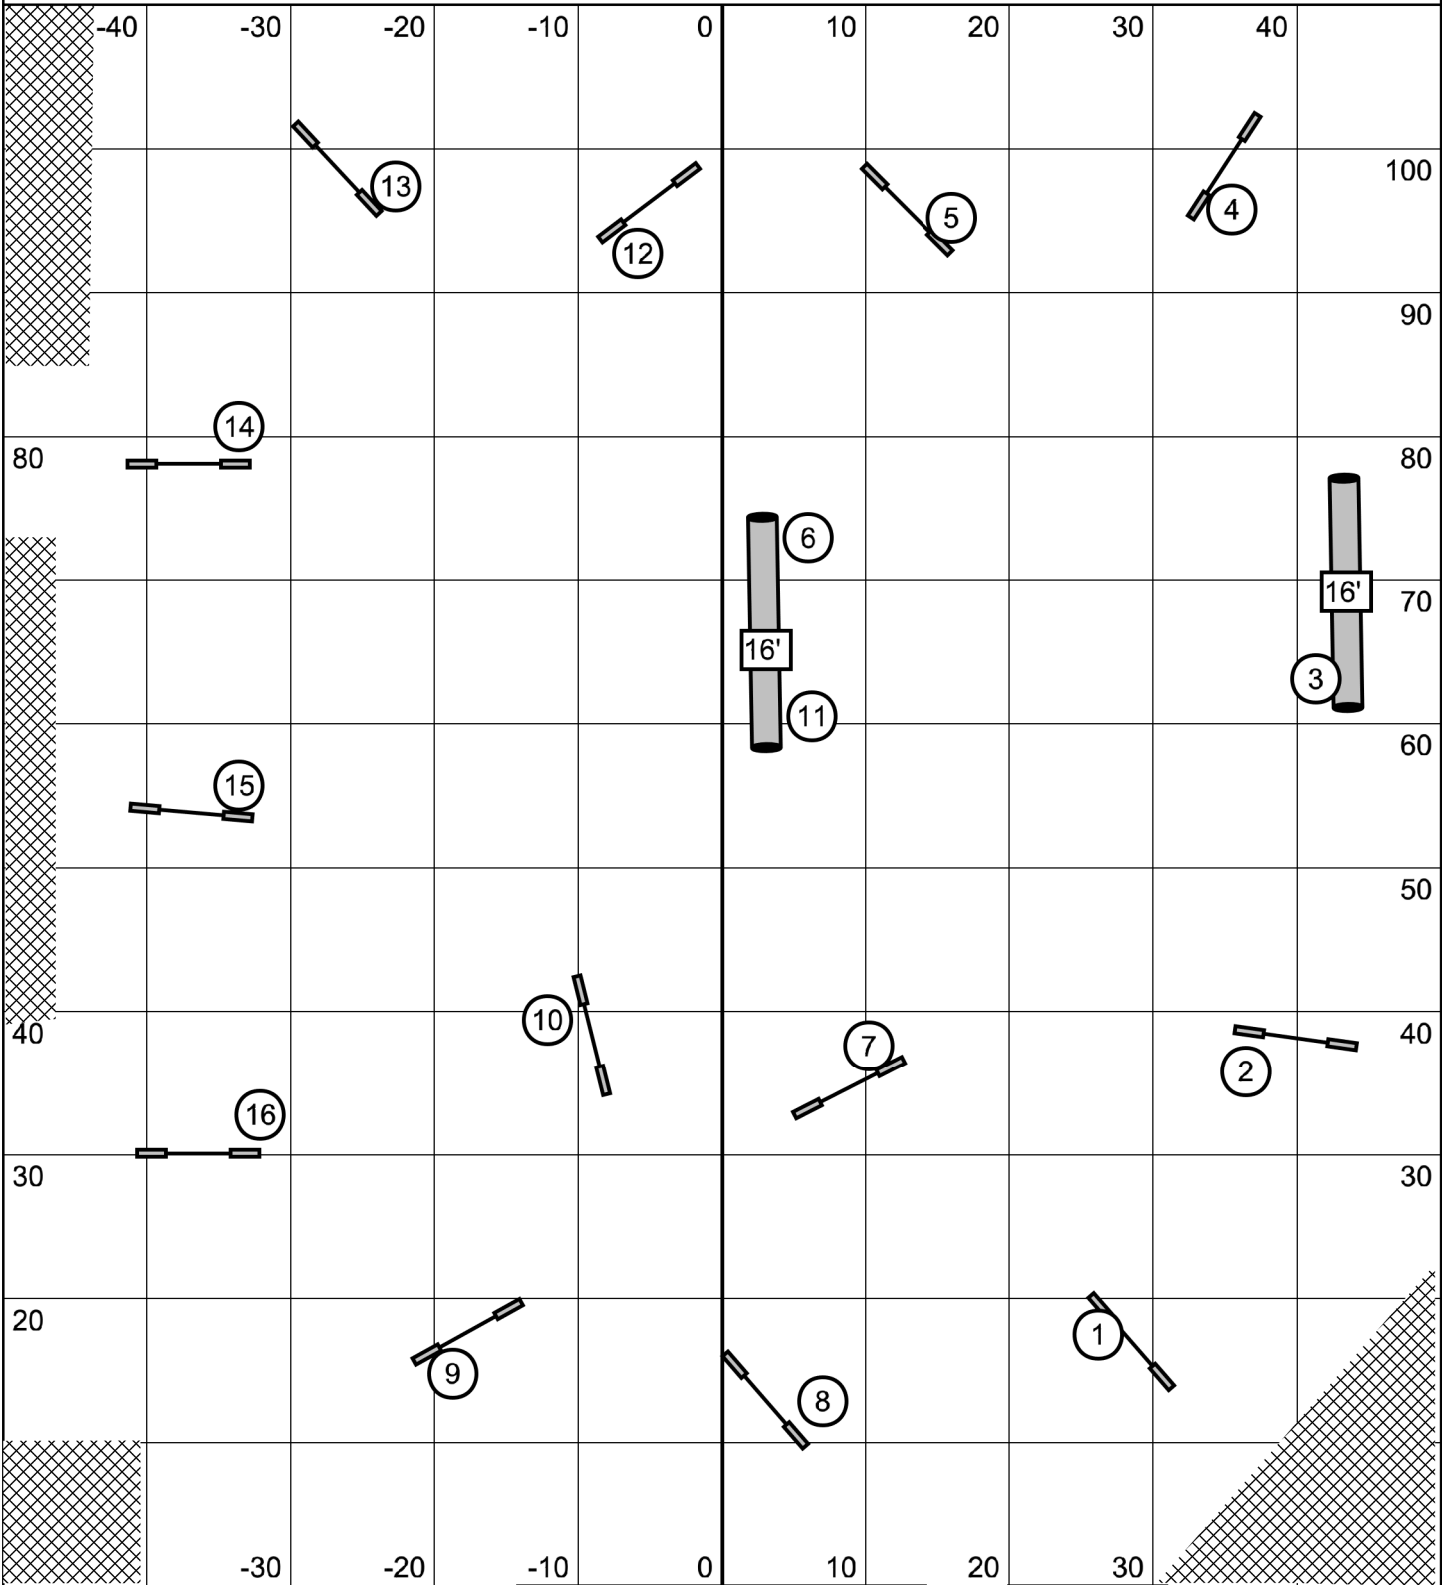

Combined Speedstakes  
 Kinetic Dog UKI -- April 11, 2026 -- Mike Murphy

Entry/Exit

Map is only an approximation

Entry/Exit

Beginner and Novice Speedstakes  
 Kinetic Dog UKI -- April 11, 2026 -- Mike Murphy

Entry/Exit

Map is only an approximation

Entry/Exit