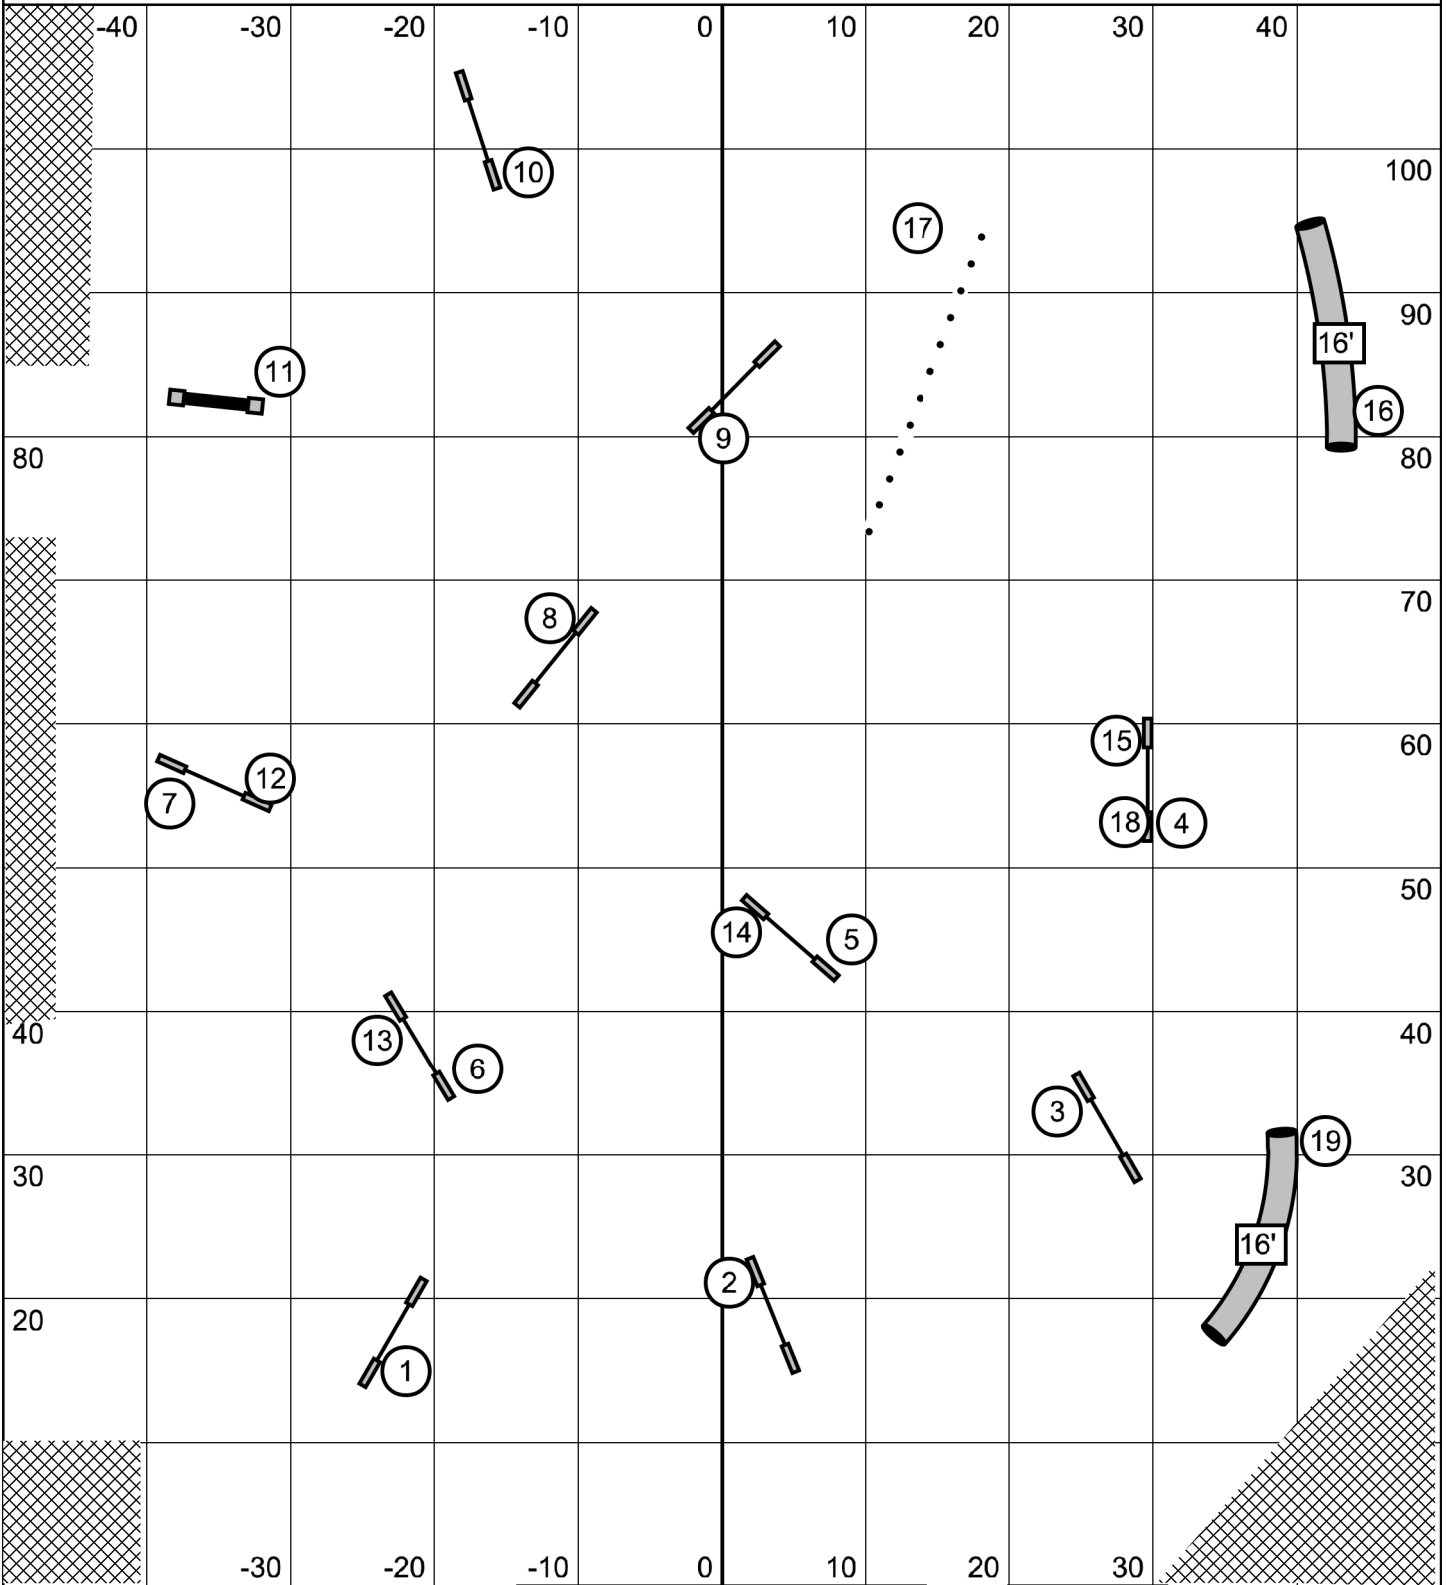

Senior and Champion Speedstakes
 Kinetic Dog UKI -- April 10, 2026 -- Mike Murphy

Entry/Exit

Map is only an approximation

Entry/Exit

Senior and Champion Jumping
 Kinetic Dog UKI -- April 10, 2026 -- Mike Murphy

Entry/Exit

Map is only an approximation

Entry/Exit

Senior and Champion Agility
 Kinetic Dog UKI -- April 10, 2026 -- Mike Murphy

Entry/Exit

Map is only an approximation

Entry/Exit