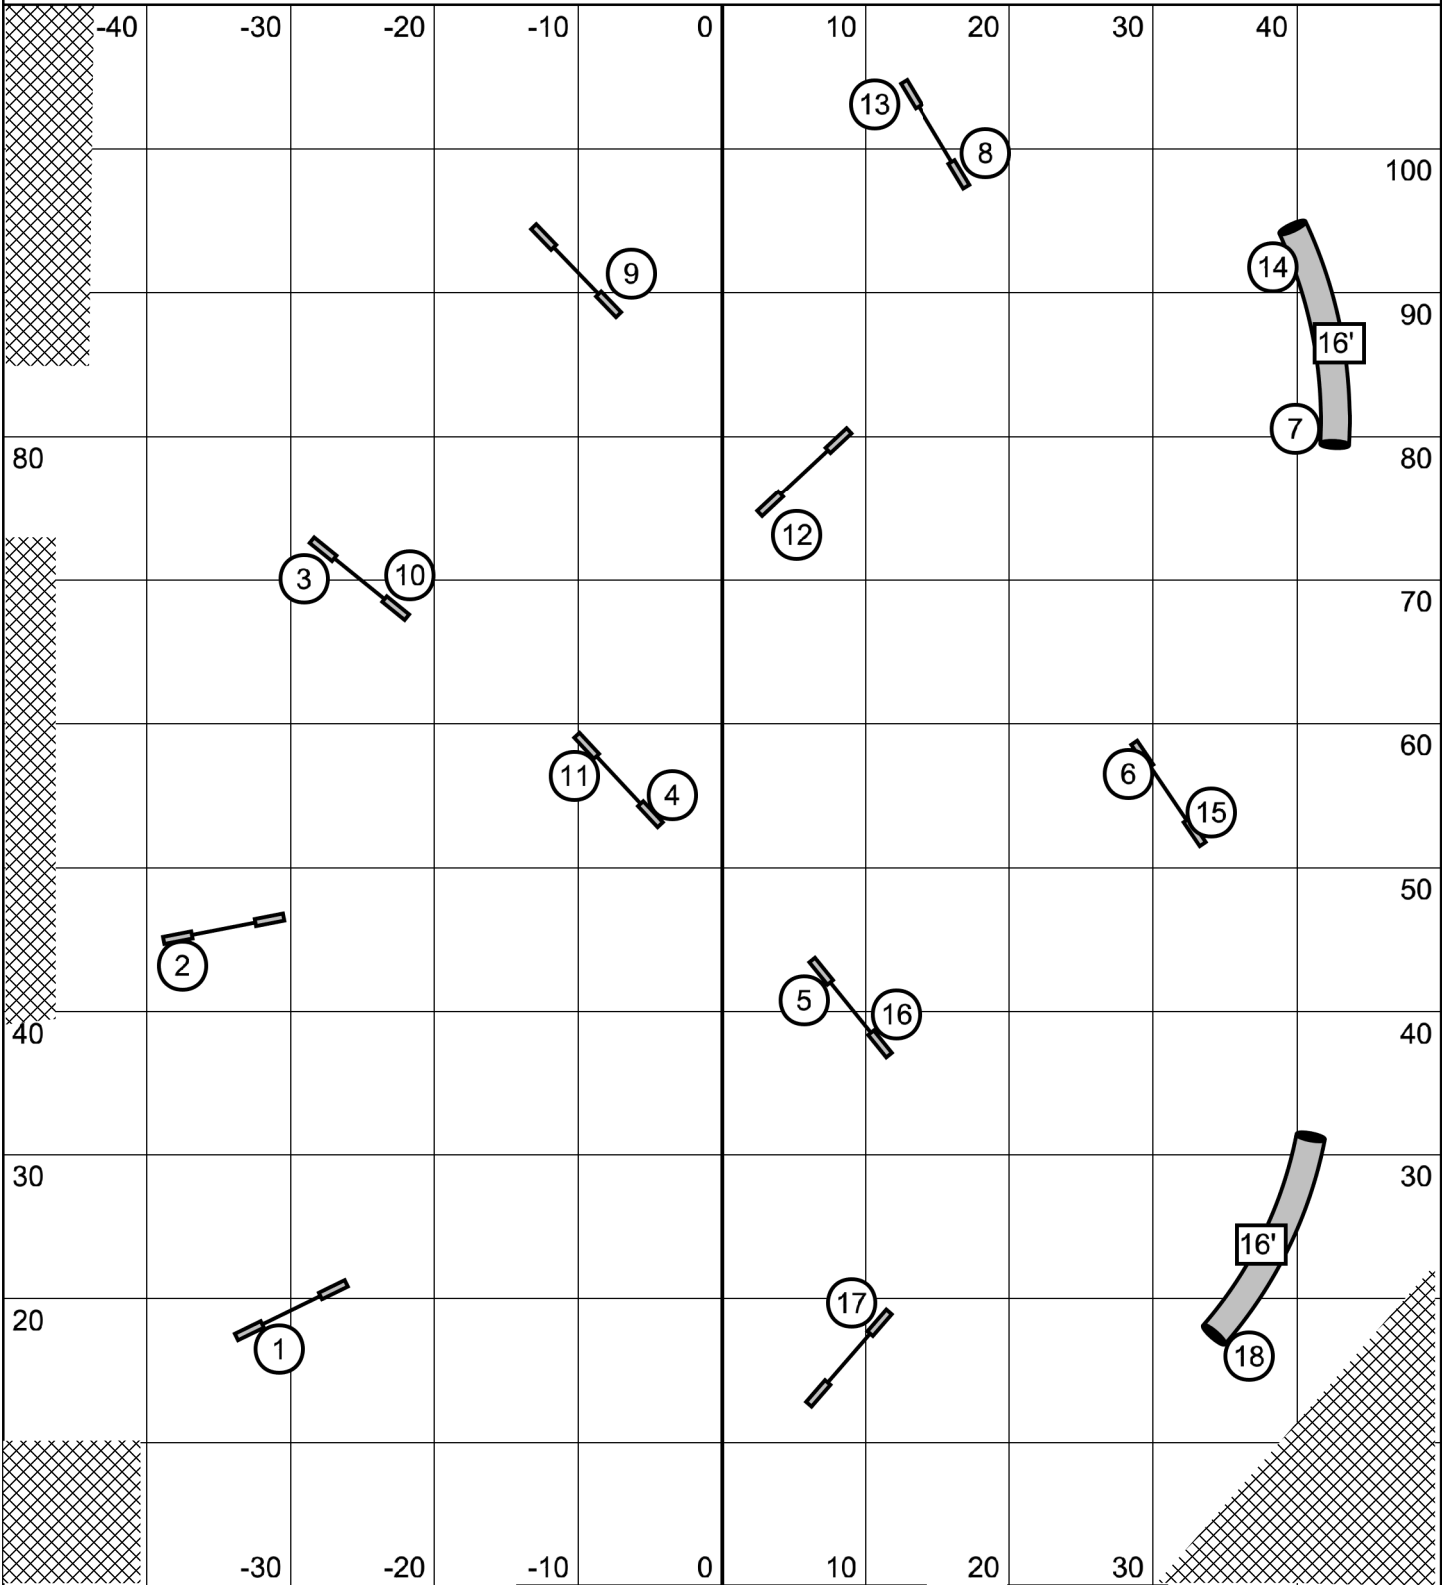

Senior and Champion Speedstakes
 Kinetic Dog UKI -- April 10, 2026 -- Mike Murphy

Entry/Exit

Map is only an approximation

Entry/Exit

Senior and Champion Jumping
 Kinetic Dog UKI -- April 10, 2026 -- Mike Murphy

Entry/Exit

Map is only an approximation

Entry/Exit

Senior and Champion Agility
 Kinetic Dog UKI -- April 10, 2026 -- Mike Murphy

Entry/Exit

Map is only an approximation

Entry/Exit