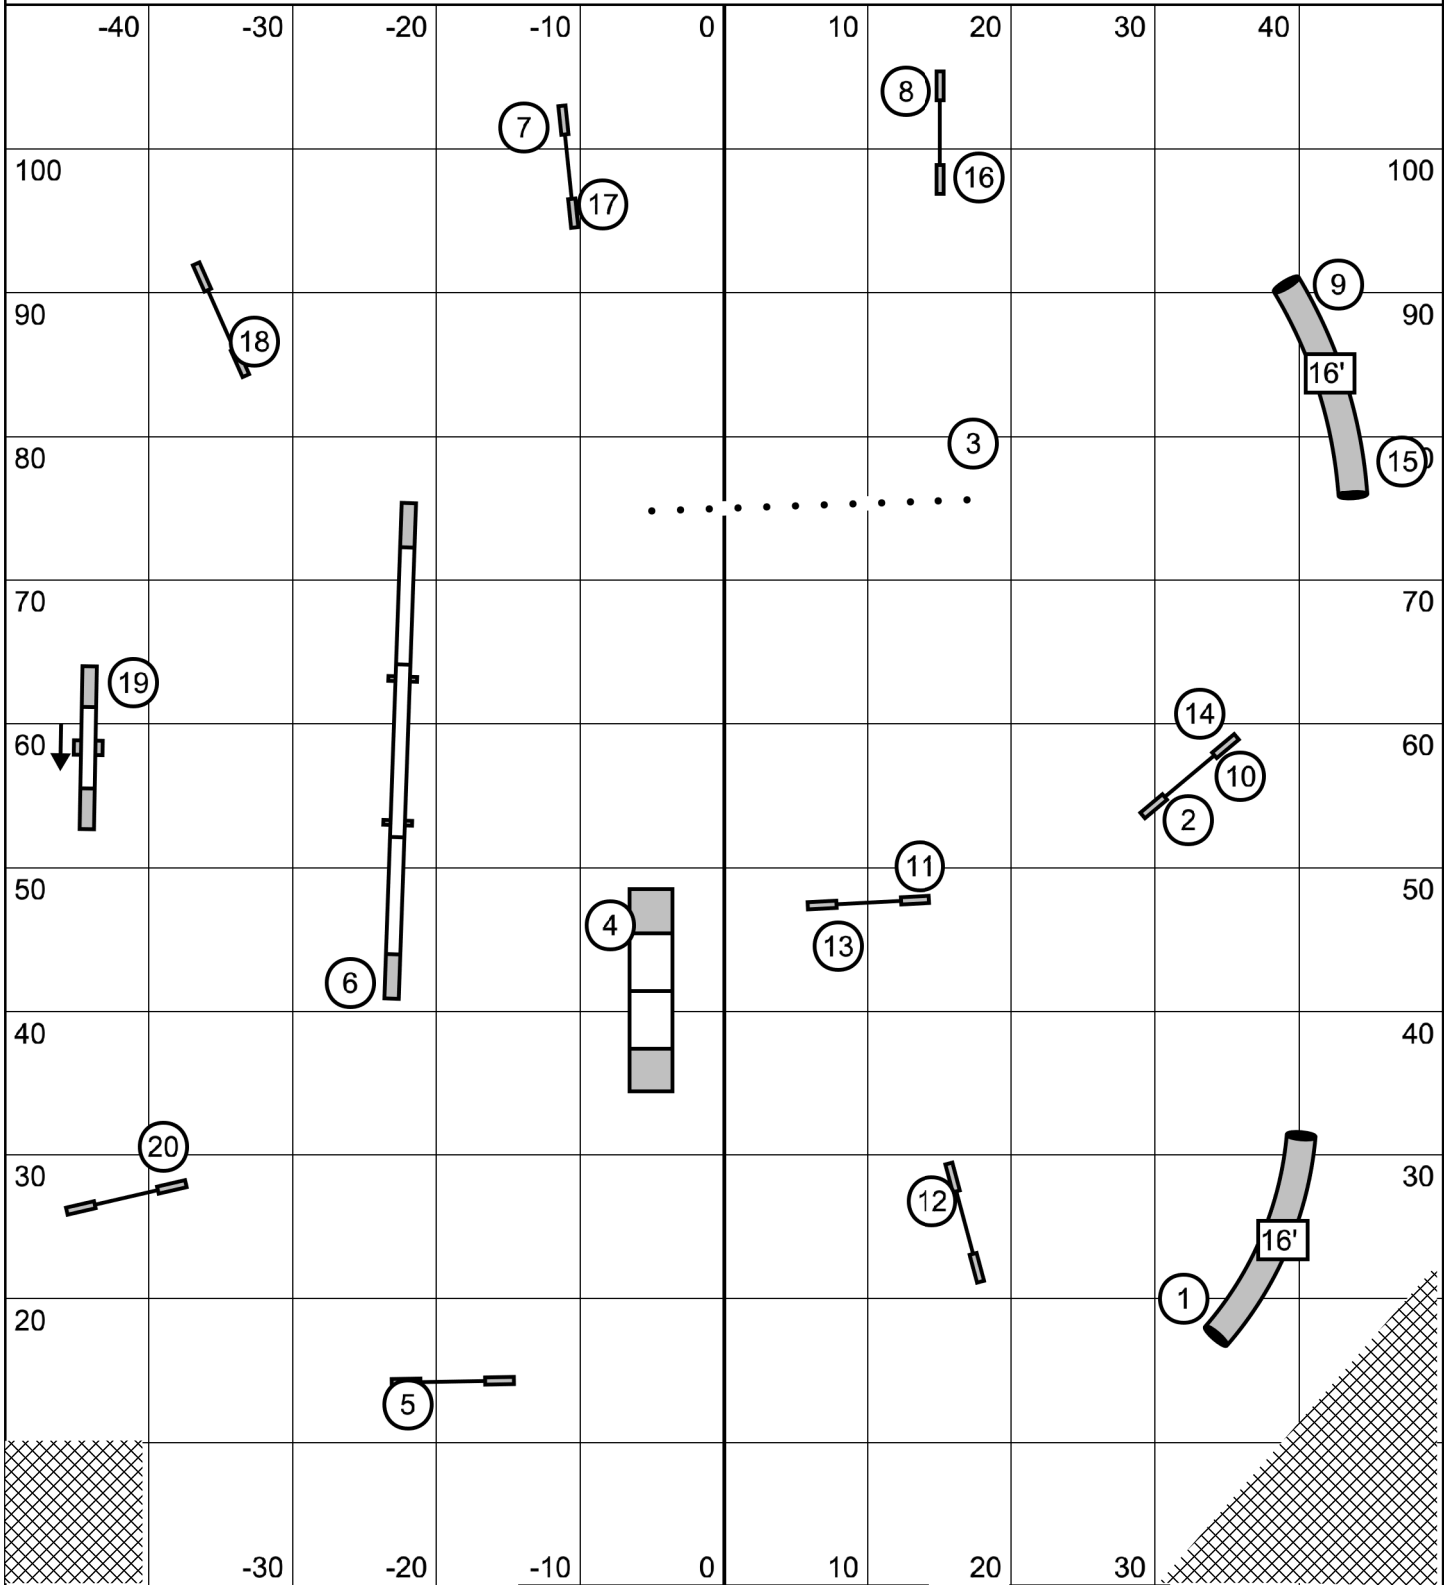

Senior and Champion Speedstakes
 Kinetic Dog UKI -- April 10, 2026 -- Mike Murphy

Entry/Exit

Map is only an approximation

Entry/Exit

Senior and Champion Jumping
 Kinetic Dog UKI -- April 10, 2026 -- Mike Murphy

Entry/Exit

Map is only an approximation

Entry/Exit

Senior and Champion Agility
 Kinetic Dog UKI -- April 10, 2026 -- Mike Murphy

Entry/Exit

Map is only an approximation

Entry/Exit