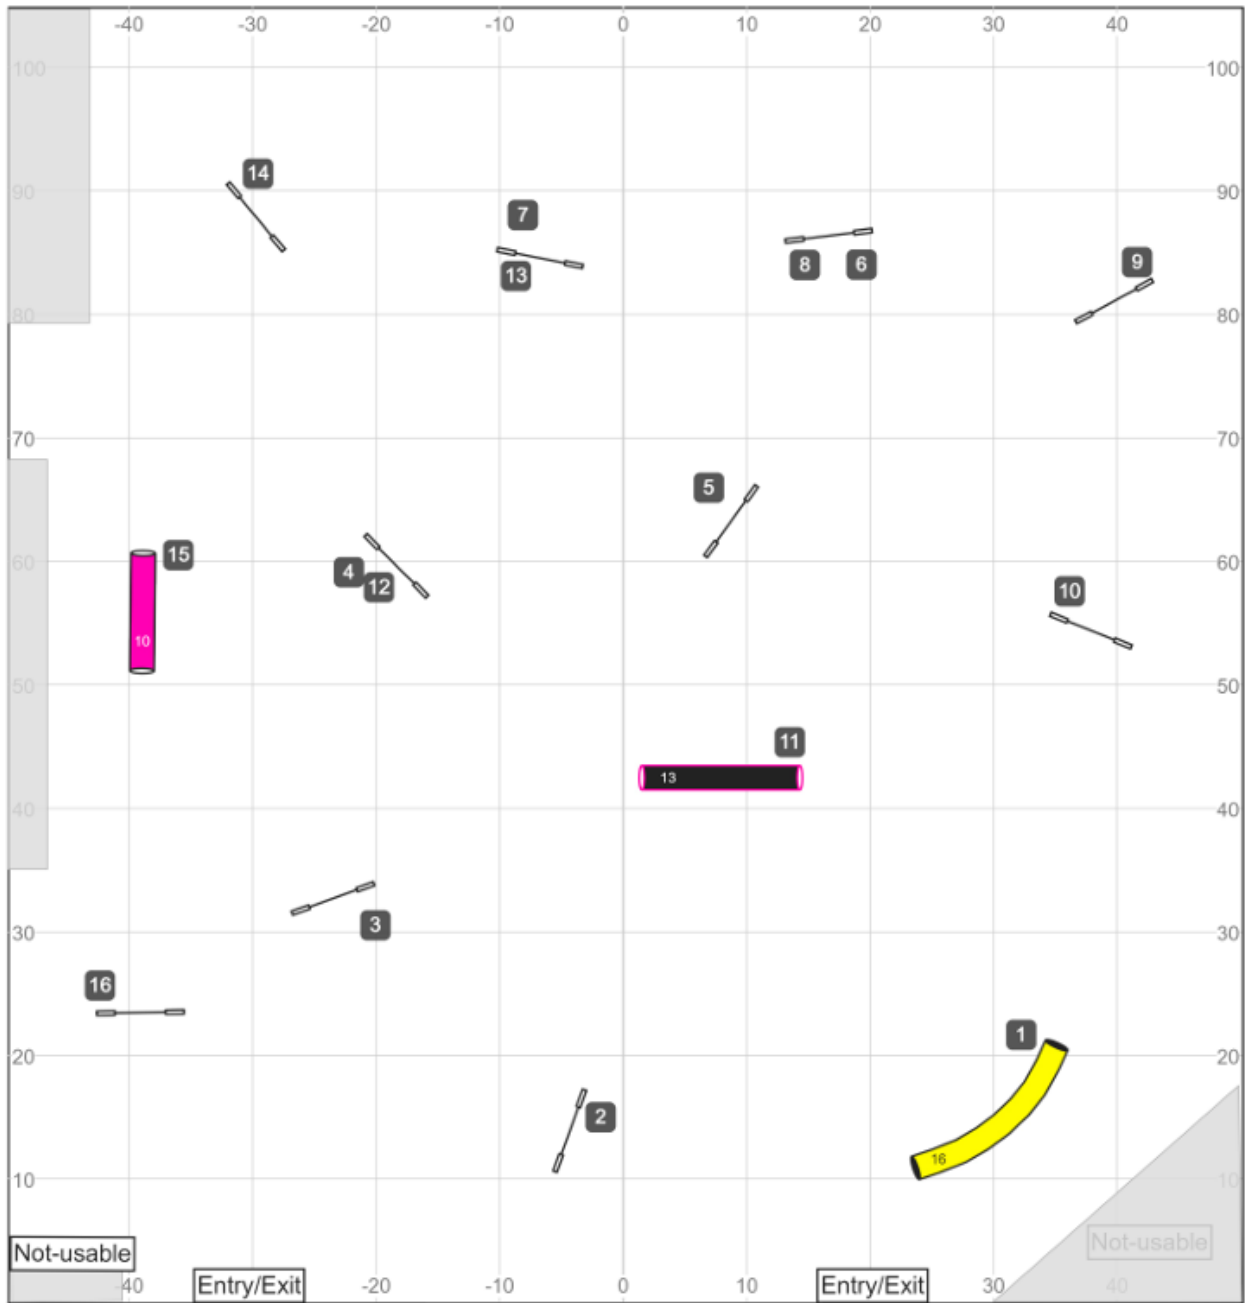

Path length (ft): 598.9

Kinetic Dog UKI
 Beginner/Novice Agility
 Designed & Judged by Casey Keller
 March 21, 2025
 course map is an approximation

www.smarteragility.com

Path length (ft): 523.3

Kinetic Dog UKI
 Beginner/Novice Jumping
 Designed & Judged by Casey Keller
 March 21, 2025
 course map is an approximation

www.smarteragility.com

Path length (ft): 459.6

Kinetic Dog UKI
 Beginner/Novice Speedstakes
 Designed & Judged by Casey Keller
 March 21, 2025
 course map is an approximation

www.smarteragility.com