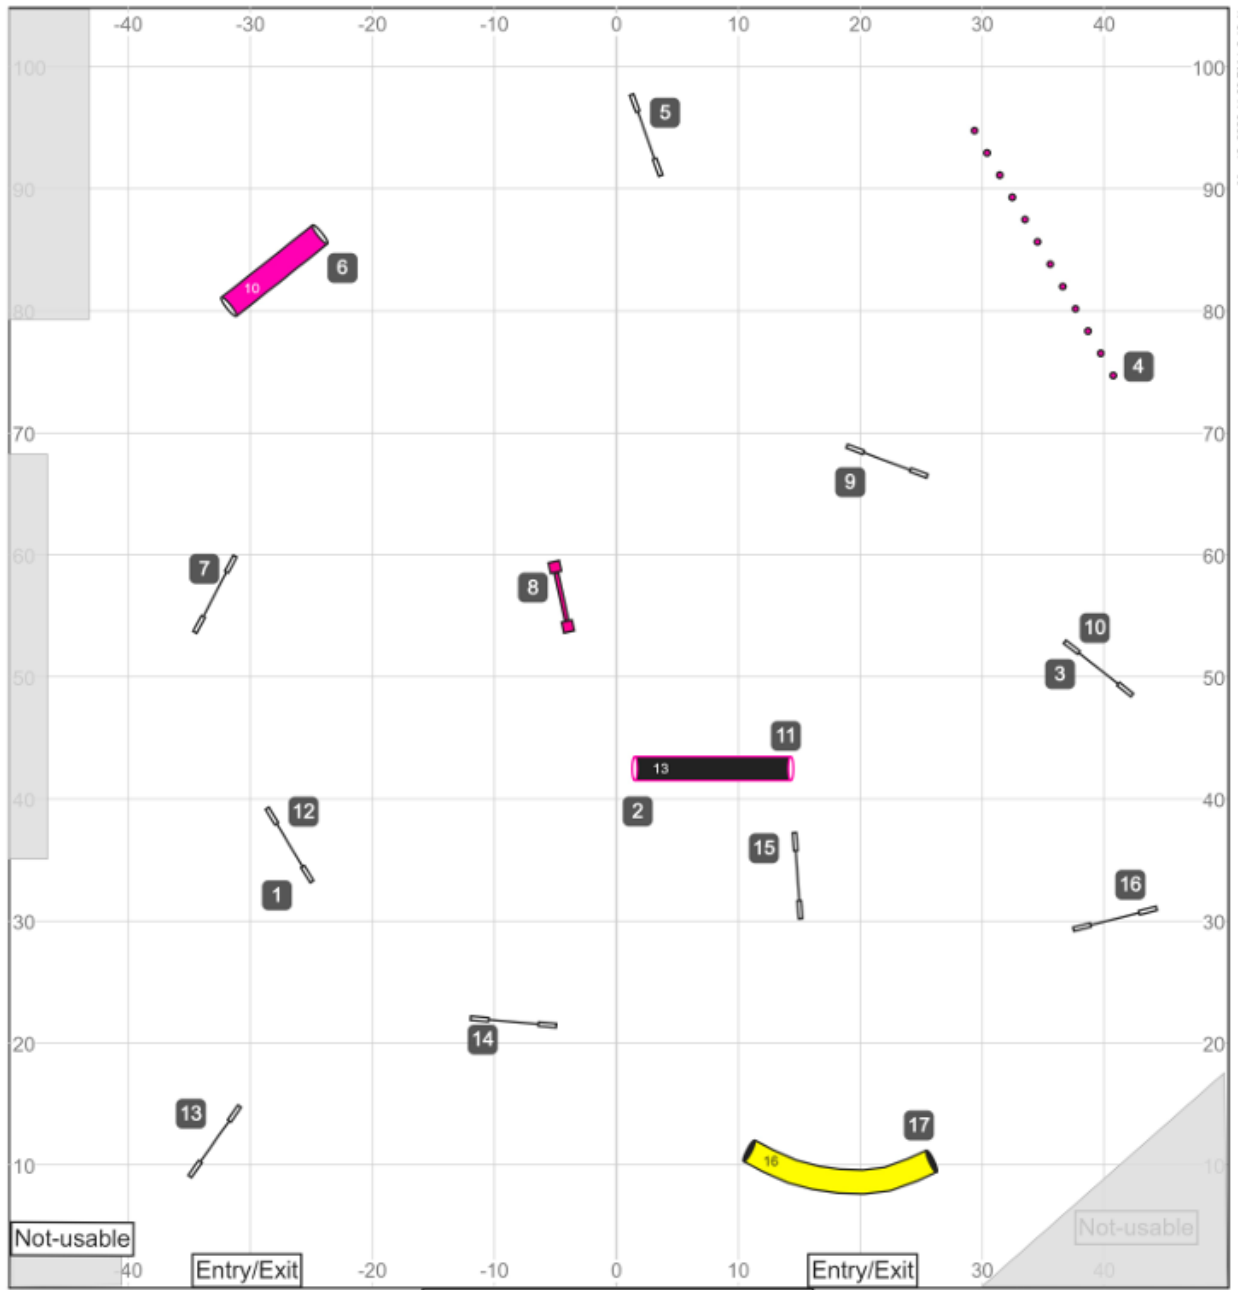

Path length (ft): 598.9

Kinetic Dog UKI
 Beginner/Novice Agility
 Designed & Judged by Casey Keller
 March 21, 2025
 course map is an approximation

www.smarteragility.com

Path length (ft): 523.3

Kinetic Dog UKI
 Beginner/Novice Jumping
 Designed & Judged by Casey Keller
 March 21, 2025
 course map is an approximation

www.smarteragility.com

Path length (ft): 459.6

Kinetic Dog UKI
 Beginner/Novice Speedstakes
 Designed & Judged by Casey Keller
 March 21, 2025
 course map is an approximation

www.smarteragility.com