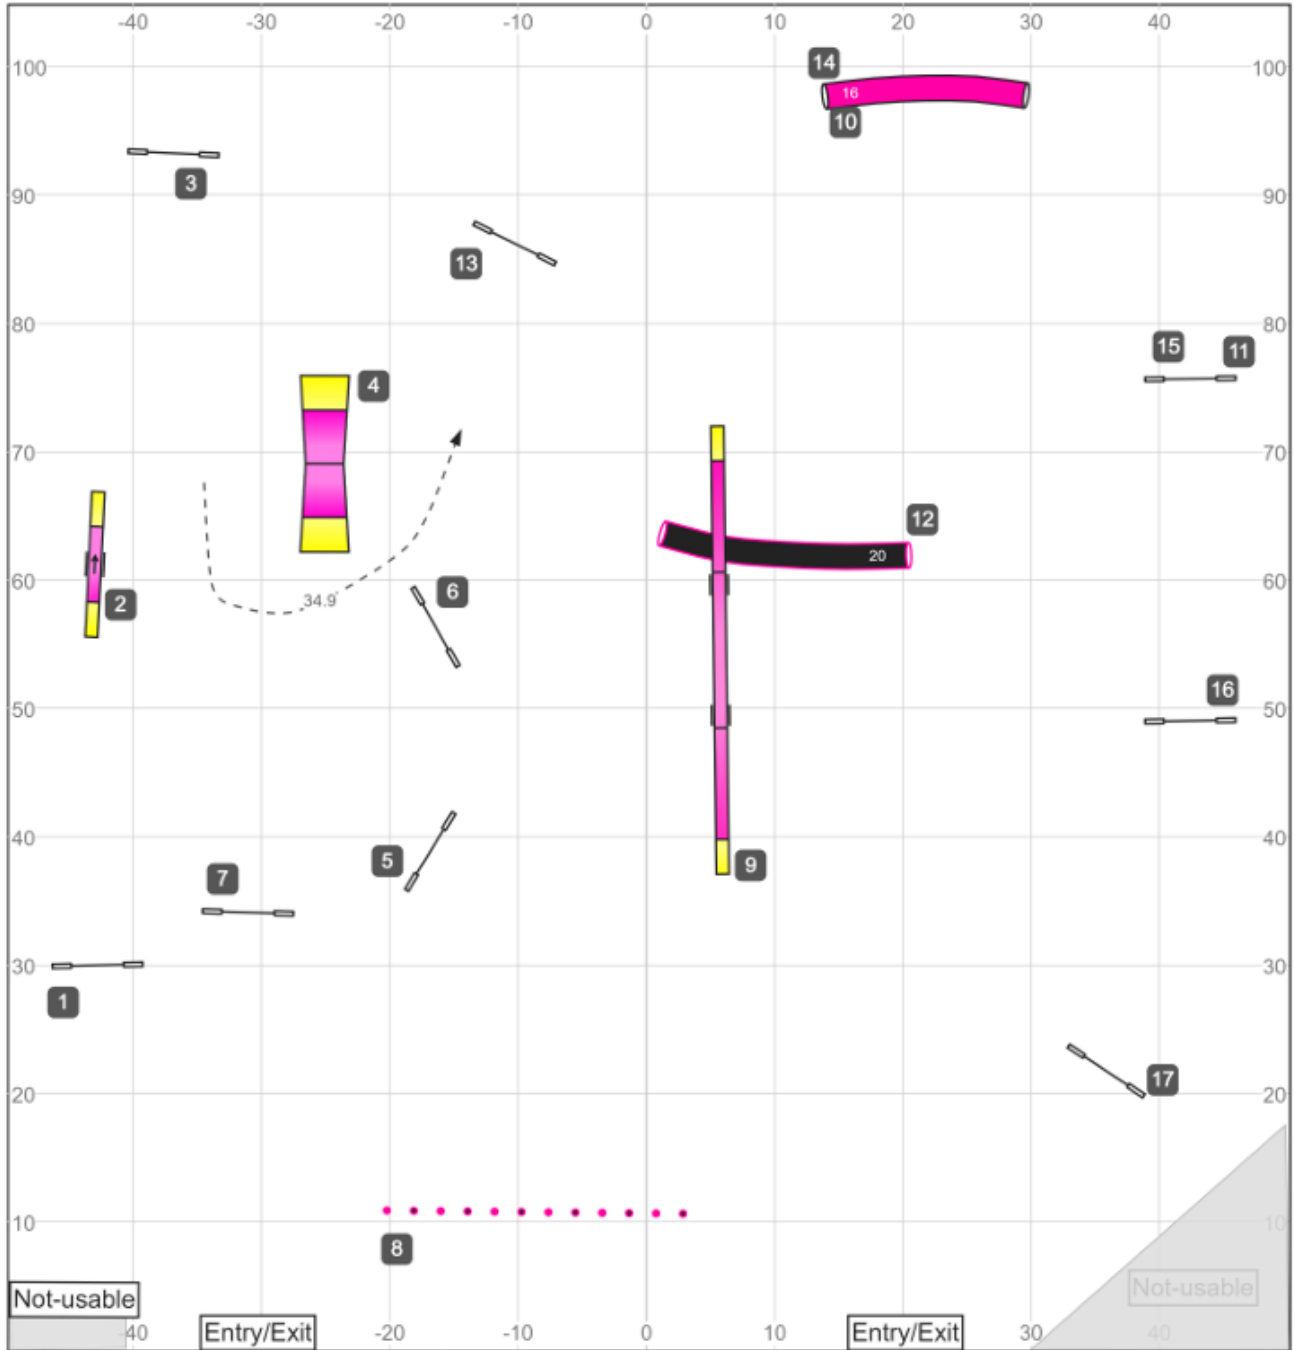

Path length (ft): 509.5

Kinetic Dog UKI
 Beginner/Novice Speedstakes
 Designed & Judged by Casey Keller
 March 22, 2025
 course map is an approximation

www.smarteragility.com

Not-usable

Entry/Exit

Entry/Exit

Not-usable

20-24: 42 secs
 8-16: 44 secs
 Select +2 secs

Kinetic Dog UKI
 Beginner/Novice Snooker
 Designed & Judged by Casey Keller
 March 22, 2025
 course map is an approximation

Opening:
 -start/finish live always
 -m.www.smarteragility.com
 -numbers and combos
 bidirectional
 Closing:
 as numbered

Path length (ft): 518.9

Kinetic Dog UKI
 Beginner/Novice Jumping
 Designed & Judged by Casey Keller
 March 22, 2025
 course map is an approximation

www.smarteragility.com

Path length (ft): 577.4

Kinetic Dog UKI
Beginner/Novice Agility
Designed & Judged by Casey Keller
March 22, 2025
course map is an approximation