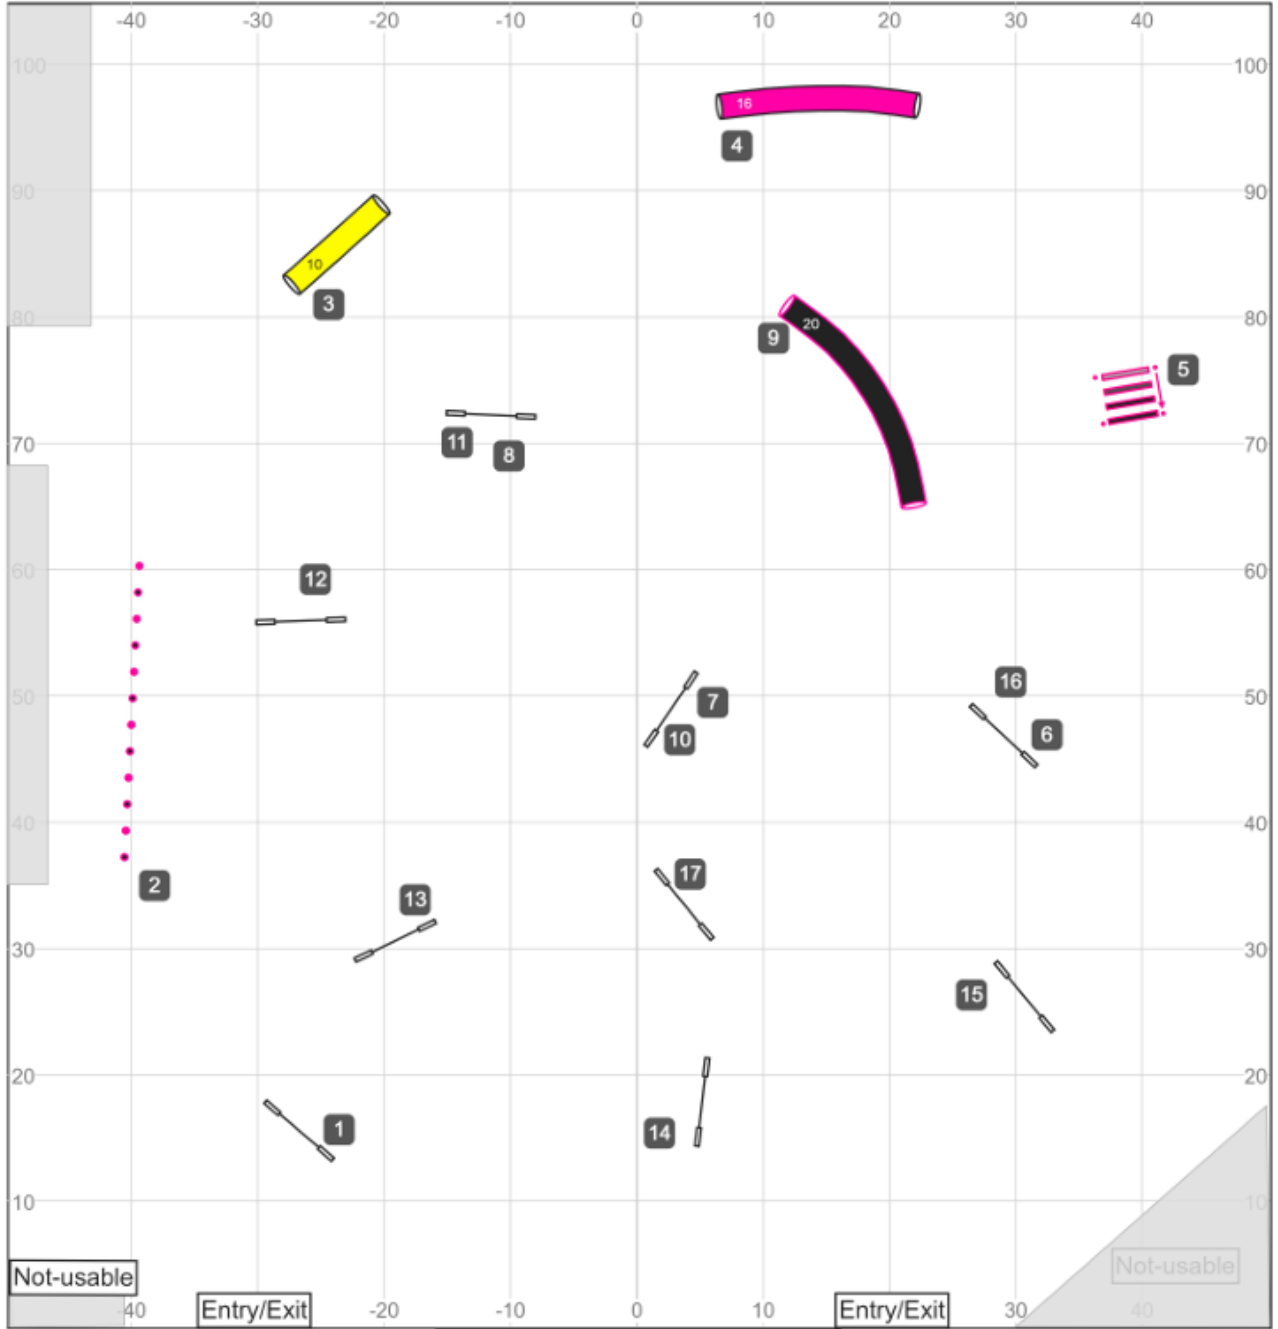

Path length (ft): 509.5

Kinetic Dog UKI
 Beginner/Novice Speedstakes
 Designed & Judged by Casey Keller
 March 22, 2025
 course map is an approximation

www.smarteragility.com

Not-usable

Entry/Exit

Entry/Exit

Not-usable

20-24: 42 secs
 8-16: 44 secs
 Select +2 secs

Kinetic Dog UKI
 Beginner/Novice Snooker
 Designed & Judged by Casey Keller
 March 22, 2025
 course map is an approximation

Opening:
 -start/finish live always
 -m.www.smarteragility.com
 -numbers and combos
 bidirectional
 Closing:
 as numbered

Path length (ft): 518.9

Kinetic Dog UKI
 Beginner/Novice Jumping
 Designed & Judged by Casey Keller
 March 22, 2025
 course map is an approximation

www.smarteragility.com

Path length (ft): 577.4

Kinetic Dog UKI
Beginner/Novice Agility
Designed & Judged by Casey Keller
March 22, 2025
course map is an approximation