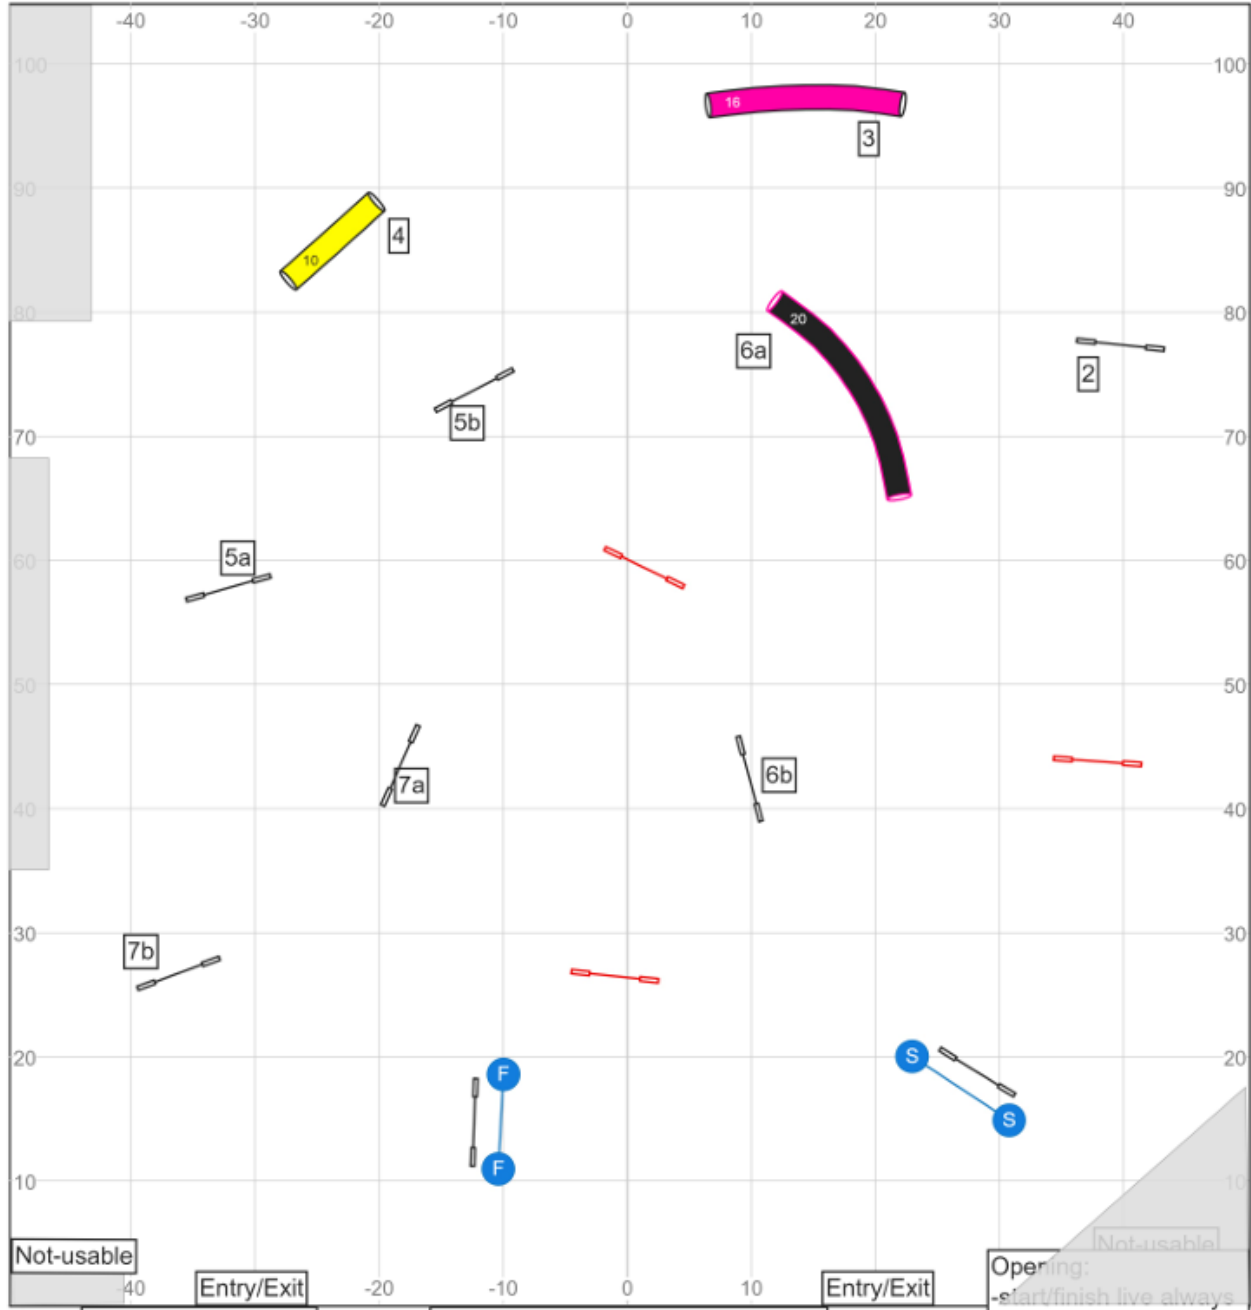

Path length (ft): 509.5

Kinetic Dog UKI
 Beginner/Novice Speedstakes
 Designed & Judged by Casey Keller
 March 22, 2025
 course map is an approximation

www.smarteragility.com

Not-usable

Entry/Exit

Entry/Exit

Not-usable

20-24: 42 secs
 8-16: 44 secs
 Select +2 secs

Kinetic Dog UKI
 Beginner/Novice Snooker
 Designed & Judged by Casey Keller
 March 22, 2025
 course map is an approximation

Opening:
 -start/finish live always
 -m.www.smarteragility.com
 -numbers and combos
 bidirectional
 Closing:
 as numbered

Path length (ft): 518.9

Kinetic Dog UKI
 Beginner/Novice Jumping
 Designed & Judged by Casey Keller
 March 22, 2025
 course map is an approximation

www.smarteragility.com

Path length (ft): 577.4

Kinetic Dog UKI
Beginner/Novice Agility
Designed & Judged by Casey Keller
March 22, 2025
course map is an approximation