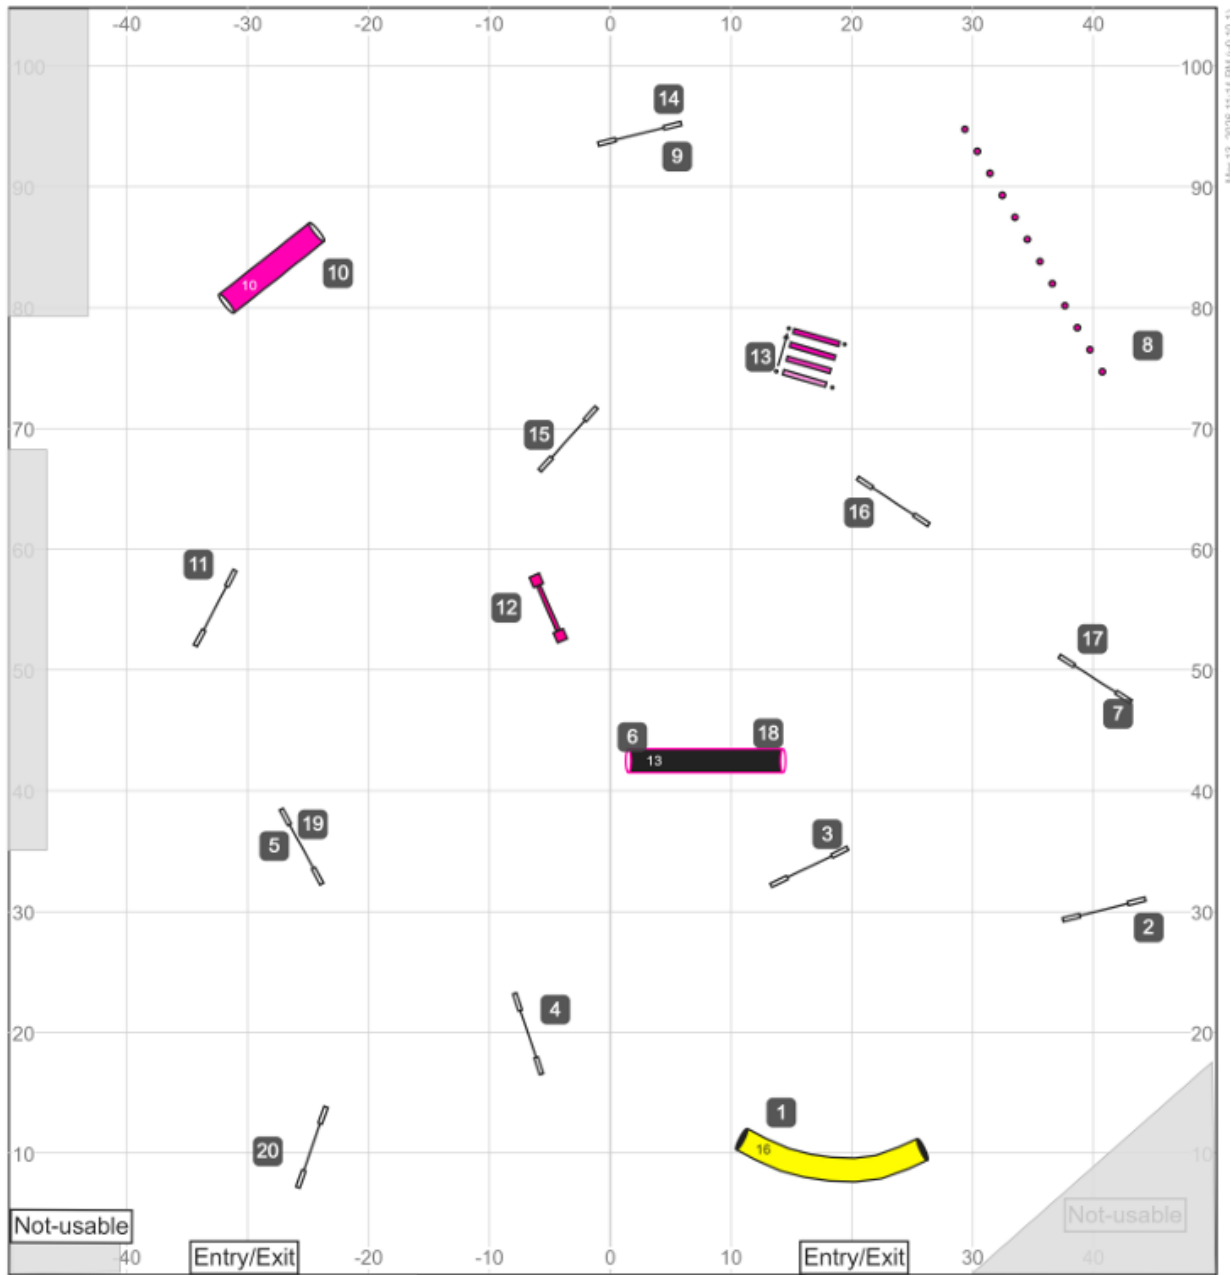

Path length (ft): 601.4

Kinetic Dog UKI
 Senior/Champion Agility
 Designed & Judged by Casey Keller
 March 21, 2025
 course map is an approximation

www.smarteragility.com

11/19/18 07:05:11 AM EST 11/11

Path length (ft): 610.7

Kinetic Dog UKI
 Senior/Champion Jumping
 Designed & Judged by Casey Keller
 March 21, 2025
 course map is an approximation

www.smarteragility.com

Path length (ft): 487

www.smarteragility.com

Kinetic Dog UKI
 Senior/Champion Speedstakes
 Designed & Judged by Casey Keller
 March 21, 2025
 course map is an approximation