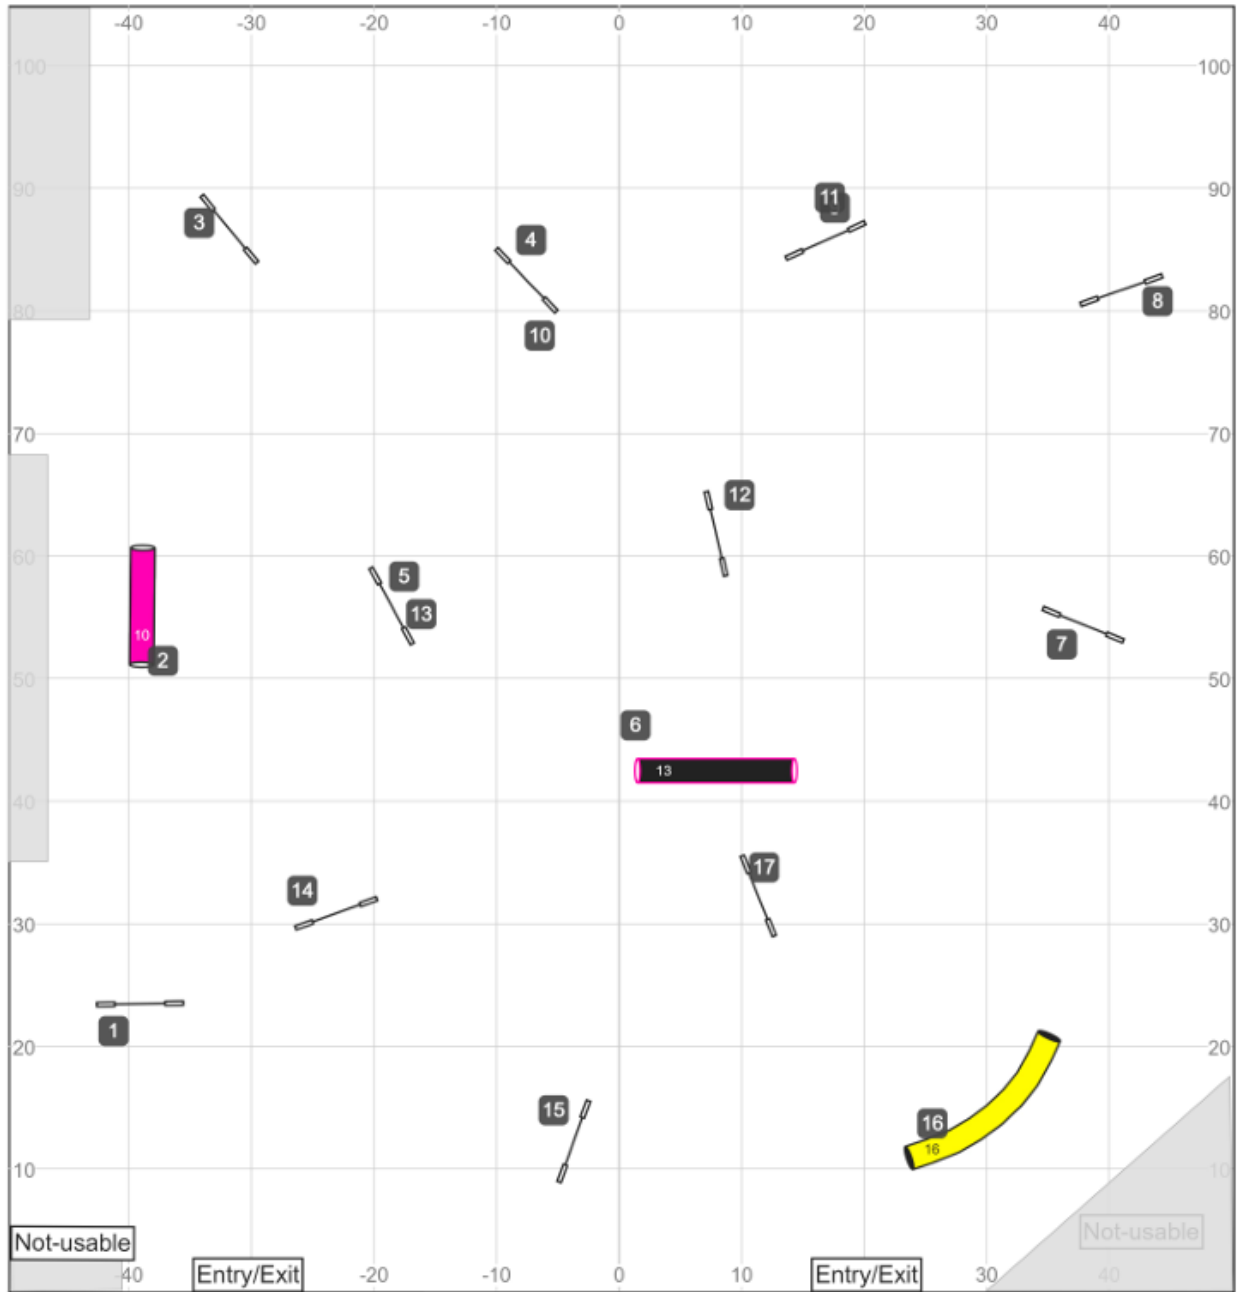

Path length (ft): 601.4

Kinetic Dog UKI
 Senior/Champion Agility
 Designed & Judged by Casey Keller
 March 21, 2025
 course map is an approximation

www.smarteragility.com

11/19/18 07:05:11 AM EST 11/11

Path length (ft): 610.7

Kinetic Dog UKI
 Senior/Champion Jumping
 Designed & Judged by Casey Keller
 March 21, 2025
 course map is an approximation

www.smarteragility.com

Path length (ft): 487

www.smarteragility.com

Kinetic Dog UKI
 Senior/Champion Speedstakes
 Designed & Judged by Casey Keller
 March 21, 2025
 course map is an approximation