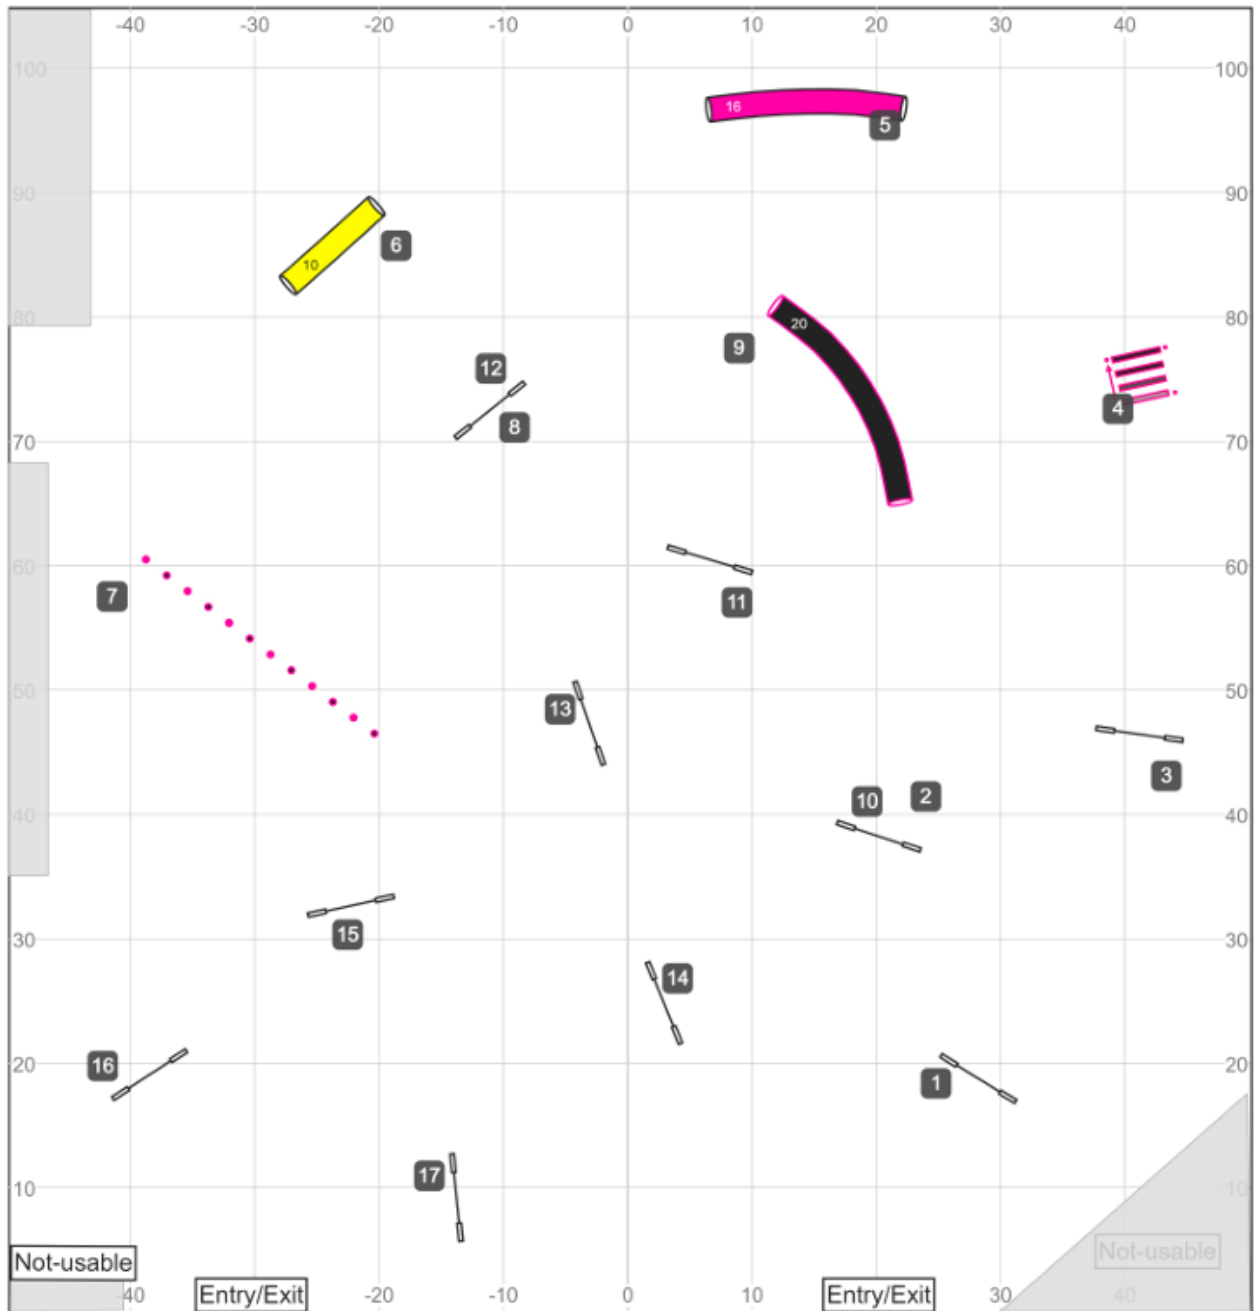

Path length (ft): 516.7

Kinetic Dog UKI
 Senior/Champion Speedstakes
 Designed & Judged by Casey Keller
 March 22, 2025
 course map is an approximation

www.smarteragility.com

20-24: 42 secs
 8-16: 44 secs
 Select +2 secs

Kinetic Dog UKI
 Senior/Champion Snooker
 Designed & Judged by Casey Keller
 March 22, 2025
 course map is an approximation

Opening:
 -start/finish always live
 -must attempt 3 reds
www.smarteragility.com
 -numbers/combos
 bidirectional
 Closing:
 as numbered

Path length (ft): 522.4

Kinetic Dog UKI
 Senior/Champion Jumping
 Designed & Judged by Casey Keller
 March 22, 2025
 course map is an approximation

www.smarteragility.com