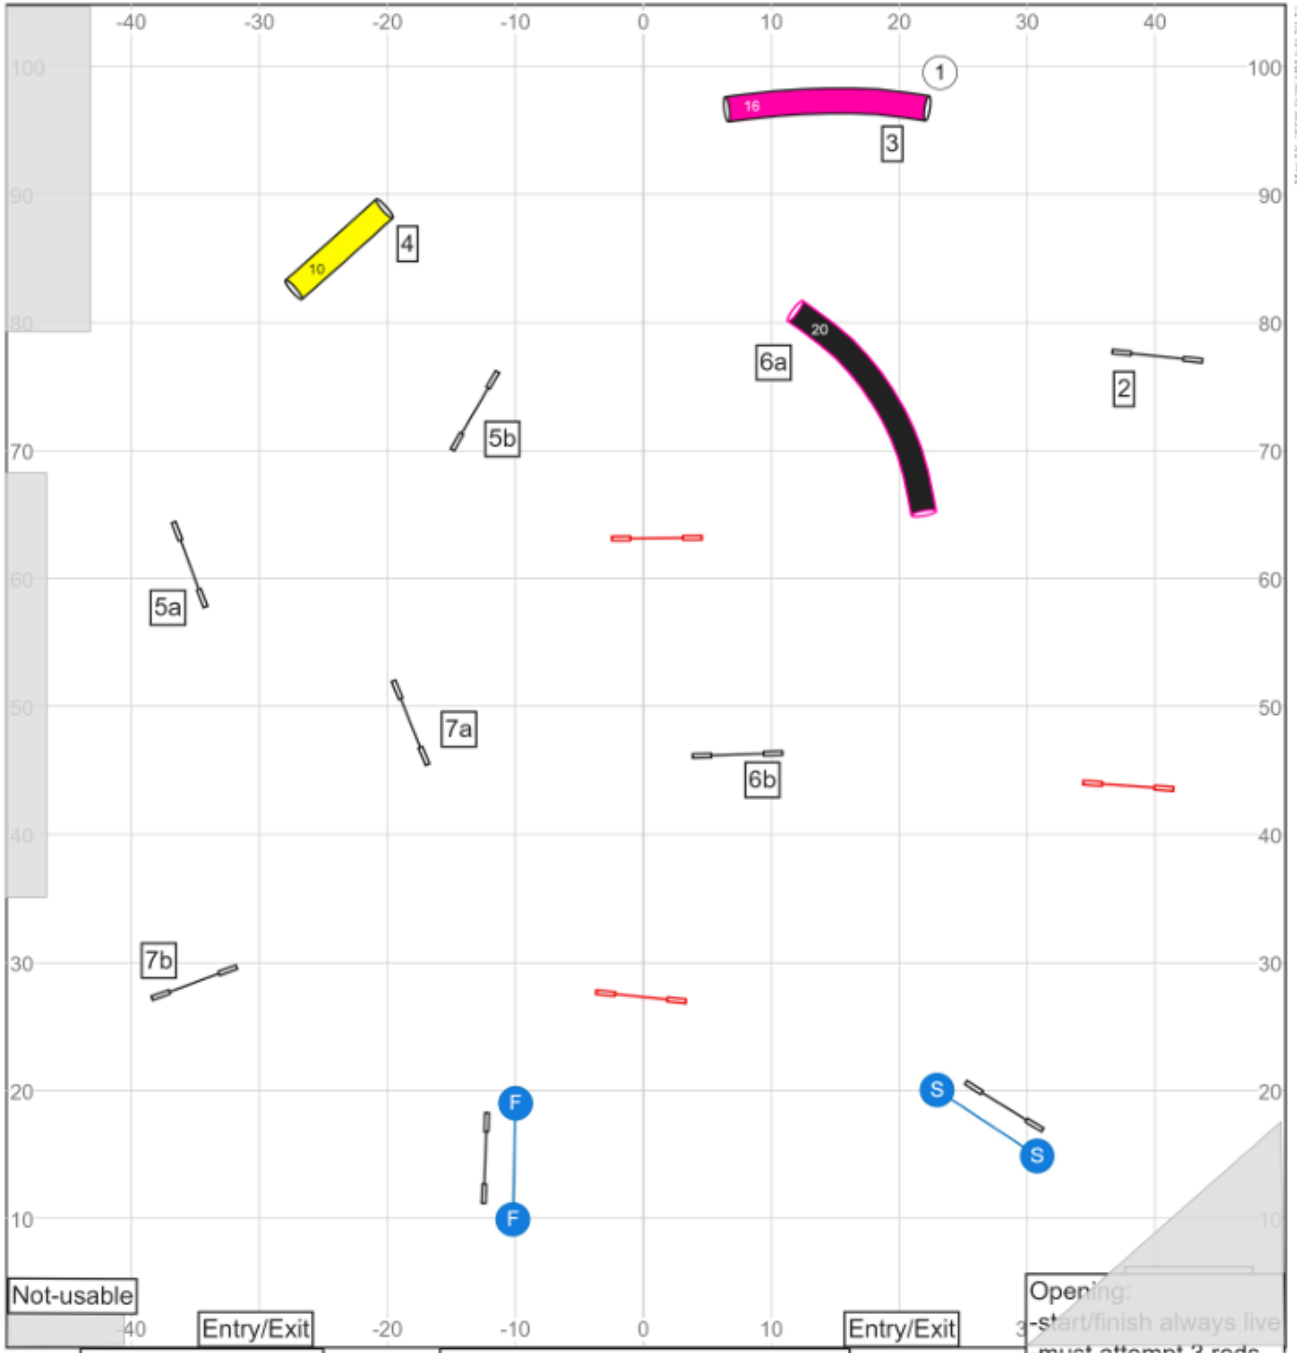

Path length (ft): 516.7

Kinetic Dog UKI
 Senior/Champion Speedstakes
 Designed & Judged by Casey Keller
 March 22, 2025
 course map is an approximation

www.smarteragility.com

20-24: 42 secs
 8-16: 44 secs
 Select +2 secs

Kinetic Dog UKI
 Senior/Champion Snooker
 Designed & Judged by Casey Keller
 March 22, 2025
 course map is an approximation

Opening:
 -start/finish always live
 -must attempt 3 reds
www.smarteragility.com
 -numbers/combos
 bidirectional
 Closing:
 as numbered

Path length (ft): 522.4

Kinetic Dog UKI
 Senior/Champion Jumping
 Designed & Judged by Casey Keller
 March 22, 2025
 course map is an approximation

www.smarteragility.com