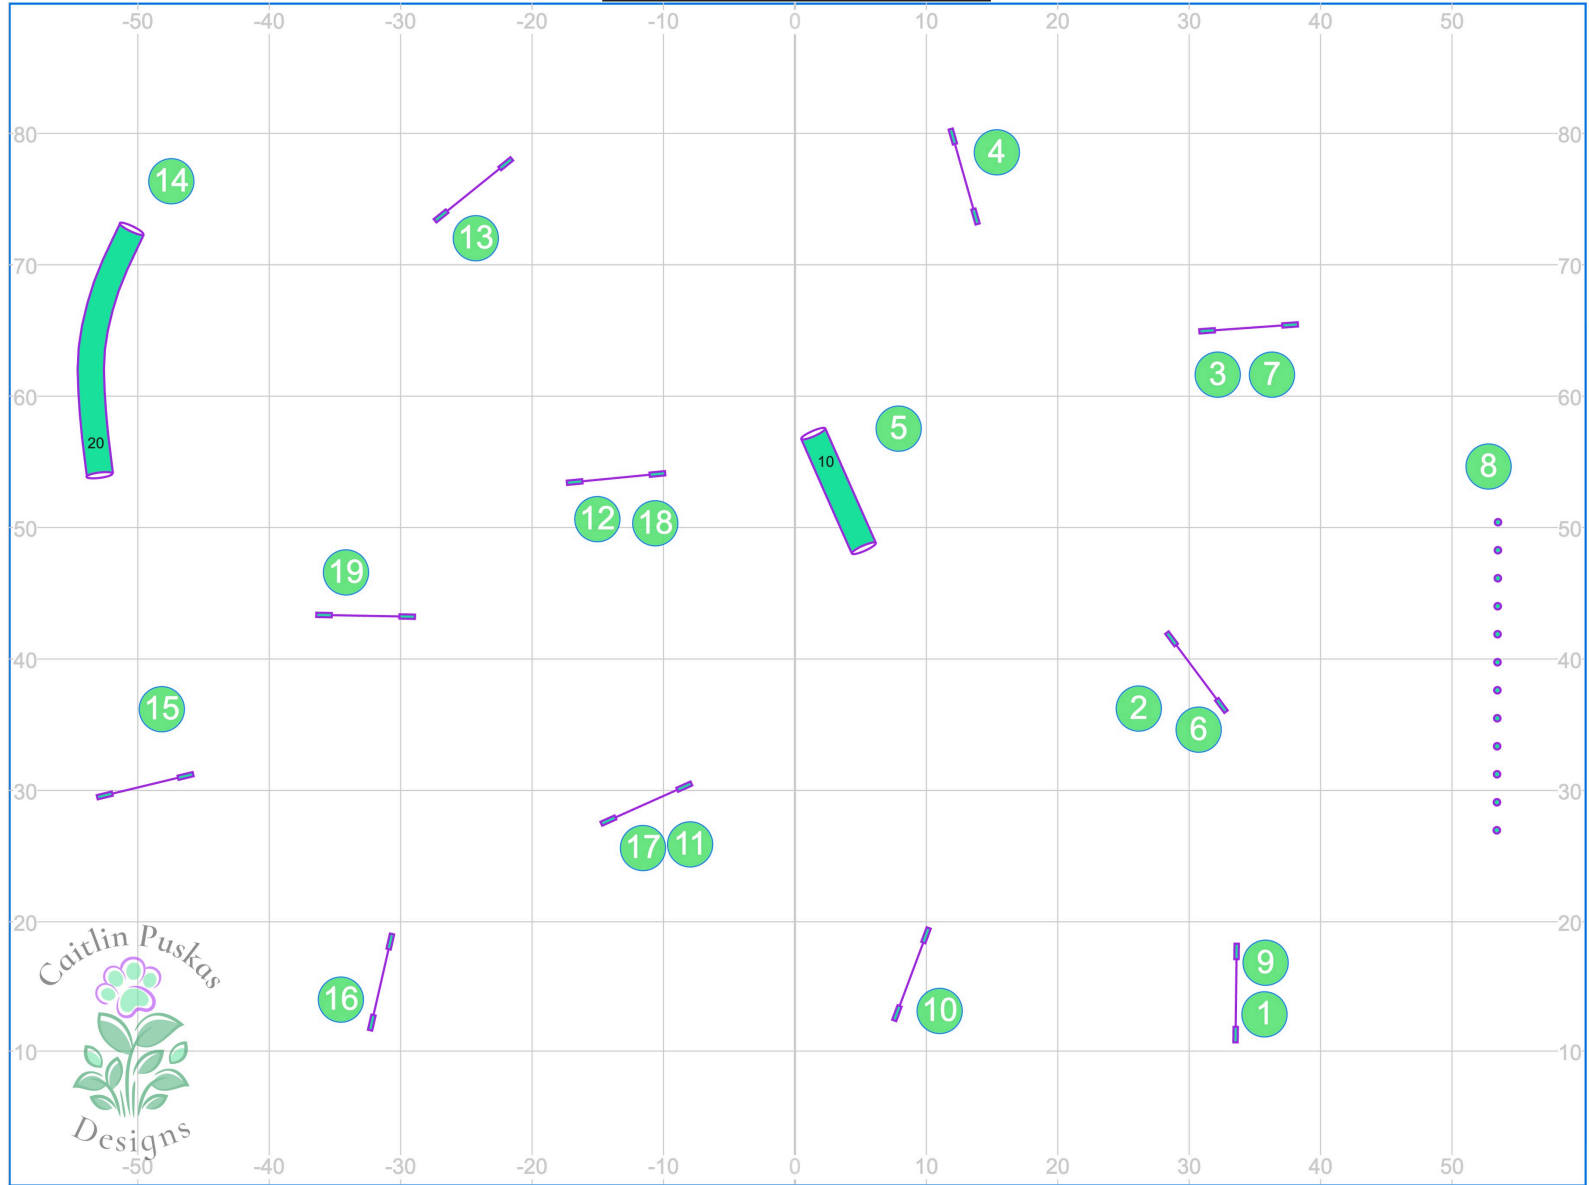

****Map is an Approximation****
Indoors on Turf
Electronic Timing

Path length (ft): 466.1

Premier Sports Center UKI
Beginner/Novice Speedstakes 1
Caitlin Puskas
17 May 2026

www.smarteragility.com

****Map is an Approximation****
Indoors on Turf
Electronic Timing

Path length (ft): 448.9

Premier Sports Center UKI
Beginner/Novice Speedstakes 2
Caitlin Puskas
17 May 2026

www.smarteragility.com

****Map is an Approximation****
Indoors on Turf
Electronic Timing

Path length (ft): 521.1

Map is an Approximation
 Indoors on Turf
 Electronic Timing

No Contact to Contact.
 No Back-to-back Contacts.
 Back-to-back other obstacles: ok
 Start & Finish Jump Always Live!

DW or Weaves 5pts
 Aframe 4 pts
 Teeter 3 pts
 Tunnel or Sp jumps 2 pts
 Reg Jumps 1pt

Gamble 1: Any 3 Jumps plus 1 Tunnel = 10
 Gamble 2: Any 4 Jumps plus 1 Tunnel = 15
 Bonus: Take each tunnel once in opening 5pts
 Opening Time: 25 Seconds

****Map is an Approximation****
Indoors on Turf
Electronic Timing