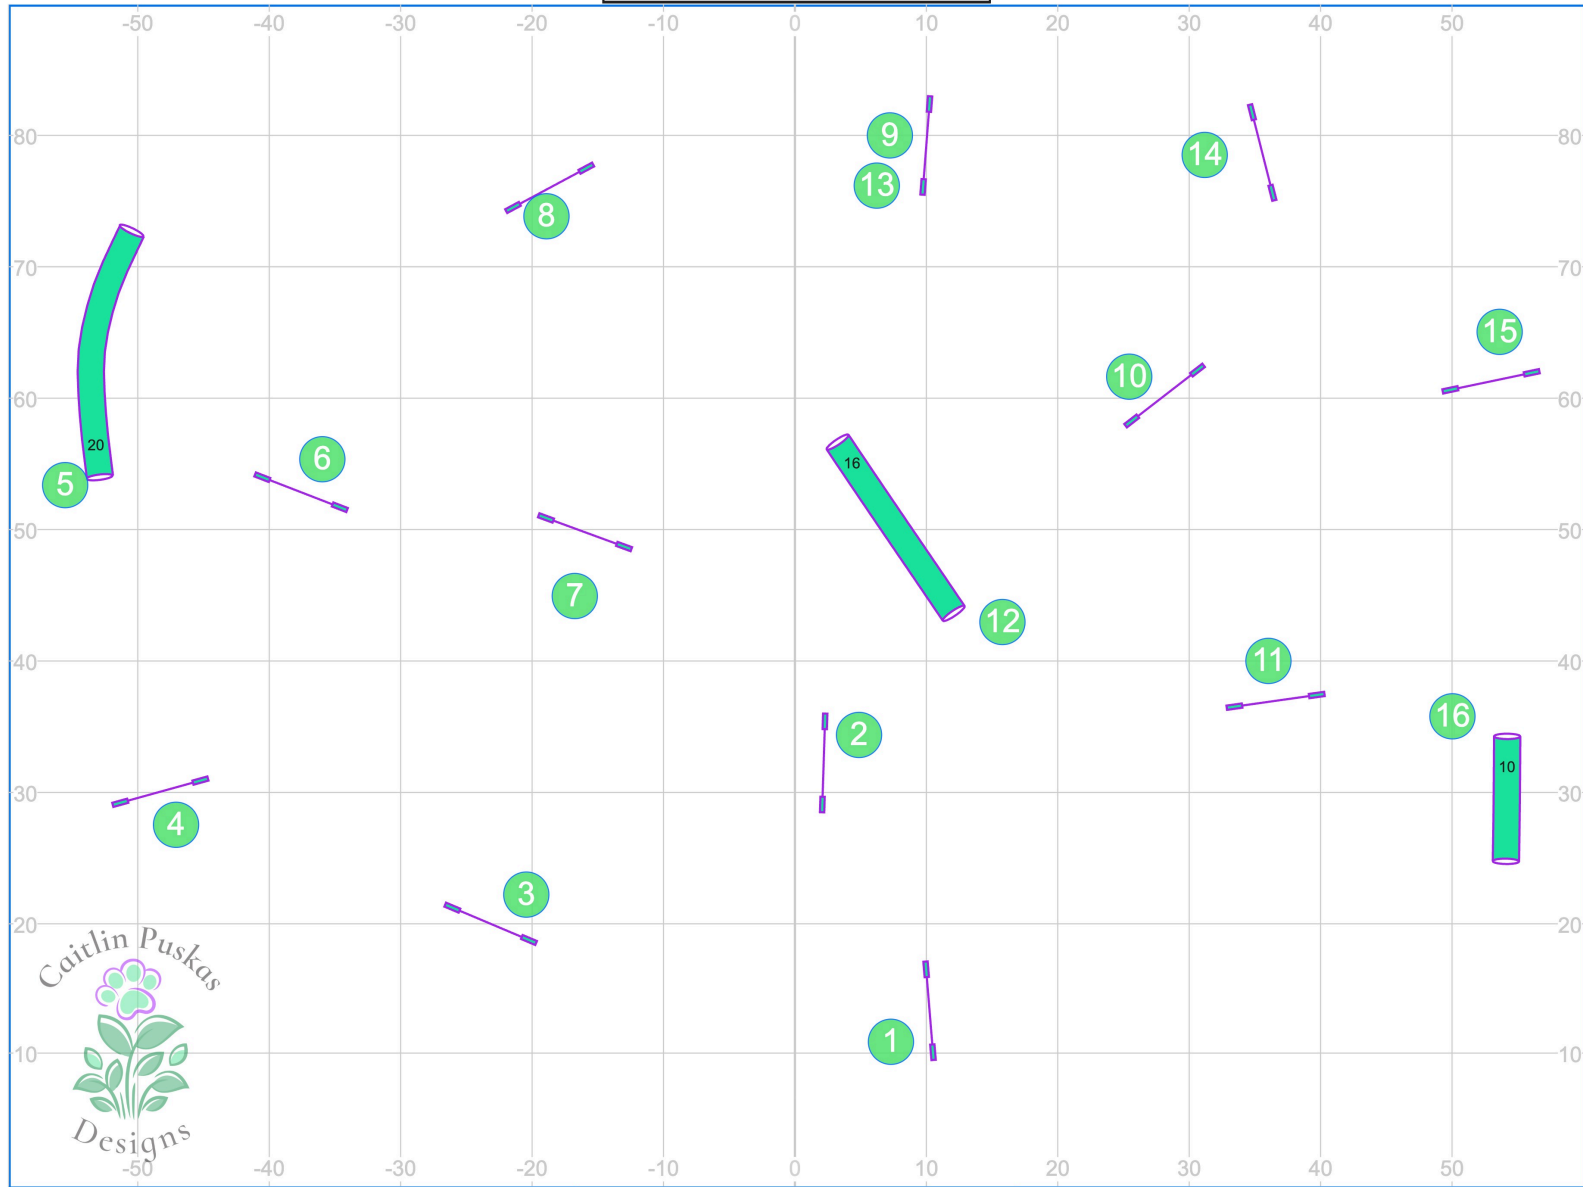

****Map is an Approximation****
Indoors on Turf
Electronic Timing

Path length (ft): 466.1

Premier Sports Center UKI
Beginner/Novice Speedstakes 1
Caitlin Puskas
17 May 2026

www.smarteragility.com

****Map is an Approximation****
Indoors on Turf
Electronic Timing

Path length (ft): 448.9

Premier Sports Center UKI
Beginner/Novice Speedstakes 2
Caitlin Puskas
17 May 2026

www.smarteragility.com

****Map is an Approximation****
Indoors on Turf
Electronic Timing

Path length (ft): 521.1

Map is an Approximation
 Indoors on Turf
 Electronic Timing

No Contact to Contact.
 No Back-to-back Contacts.
 Back-to-back other obstacles: ok
 Start & Finish Jump Always Live!

DW or Weaves 5pts
 Aframe 4 pts
 Teeter 3 pts
 Tunnel or Sp jumps 2 pts
 Reg Jumps 1pt

Gamble 1: Any 3 Jumps plus 1 Tunnel = 10
 Gamble 2: Any 4 Jumps plus 1 Tunnel = 15
 Bonus: Take each tunnel once in opening 5pts
 Opening Time: 25 Seconds

****Map is an Approximation****
Indoors on Turf
Electronic Timing