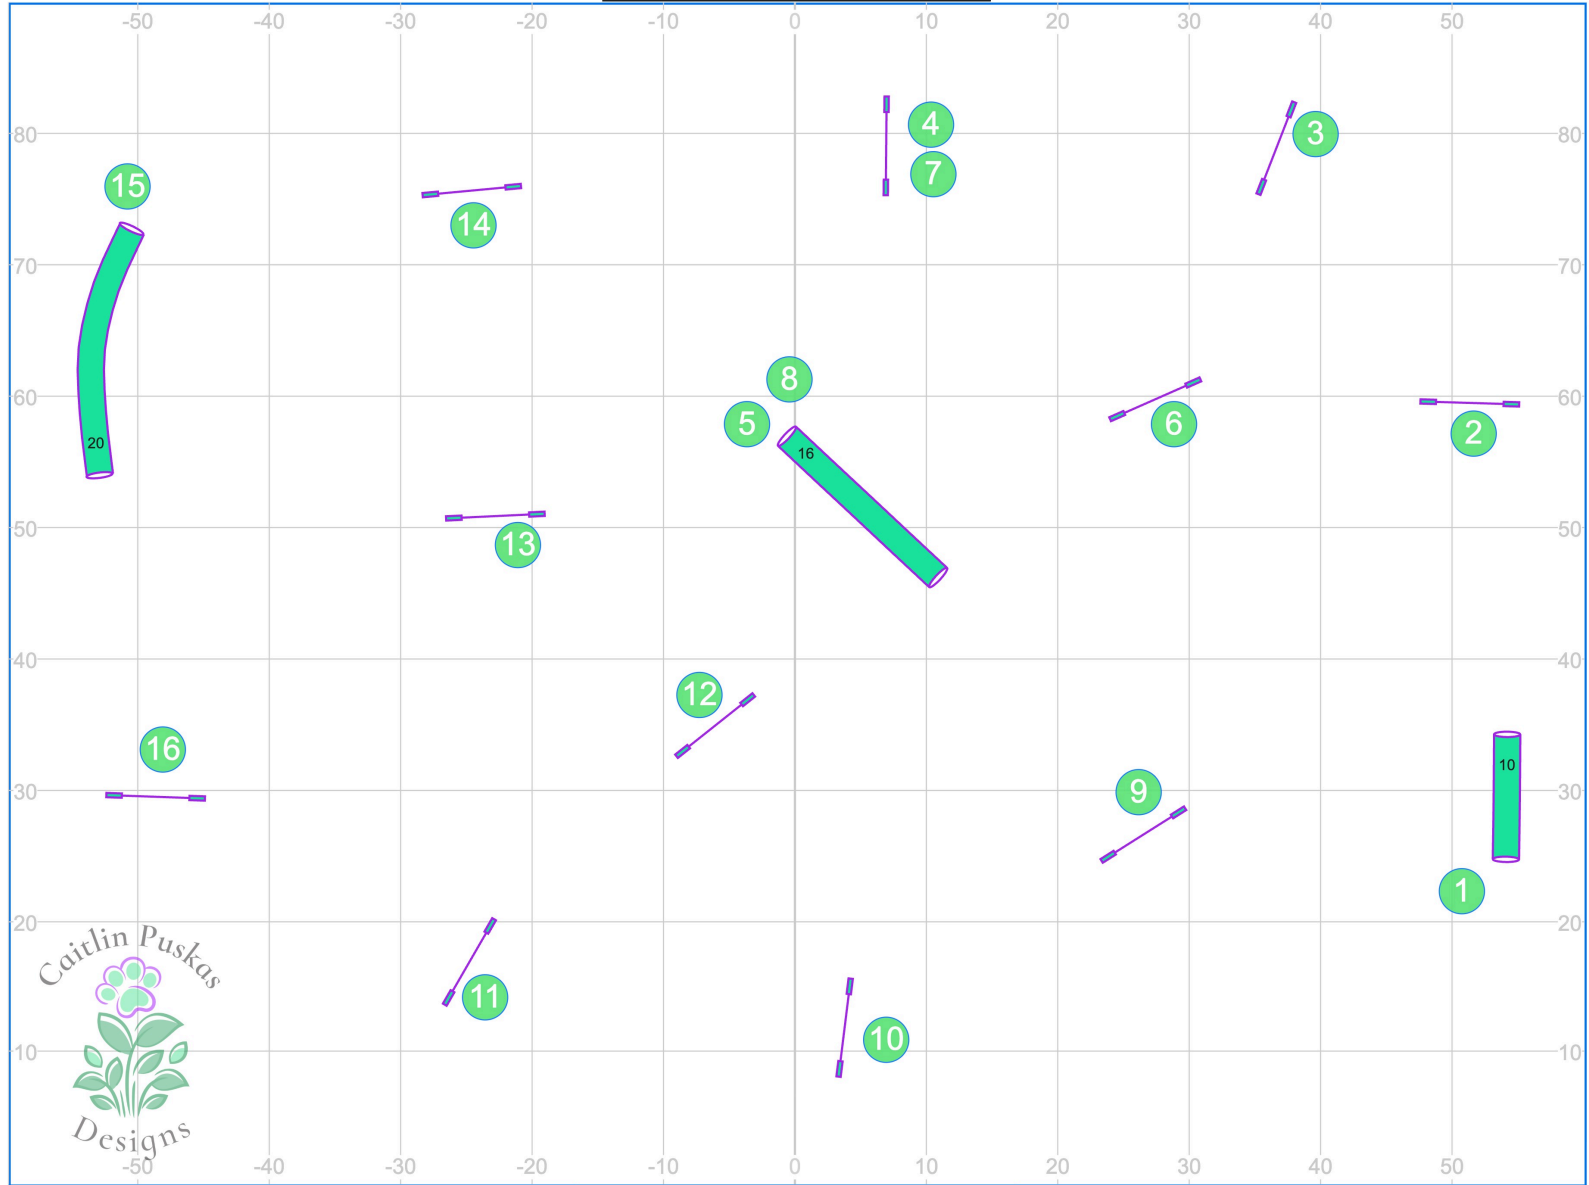

****Map is an Approximation****
Indoors on Turf
Electronic Timing

Path length (ft): 466.1

Premier Sports Center UKI
Beginner/Novice Speedstakes 1
Caitlin Puskas
17 May 2026

www.smarteragility.com

****Map is an Approximation****
Indoors on Turf
Electronic Timing

Path length (ft): 448.9

Premier Sports Center UKI
Beginner/Novice Speedstakes 2
Caitlin Puskas
17 May 2026

www.smarteragility.com

****Map is an Approximation****
Indoors on Turf
Electronic Timing

Path length (ft): 521.1

Map is an Approximation
 Indoors on Turf
 Electronic Timing

No Contact to Contact.
 No Back-to-back Contacts.
 Back-to-back other obstacles: ok
 Start & Finish Jump Always Live!

DW or Weaves 5pts
 Aframe 4 pts
 Teeter 3 pts
 Tunnel or Sp jumps 2 pts
 Reg Jumps 1pt

Gamble 1: Any 3 Jumps plus 1 Tunnel = 10
 Gamble 2: Any 4 Jumps plus 1 Tunnel = 15
 Bonus: Take each tunnel once in opening 5pts
 Opening Time: 25 Seconds

****Map is an Approximation****
Indoors on Turf
Electronic Timing