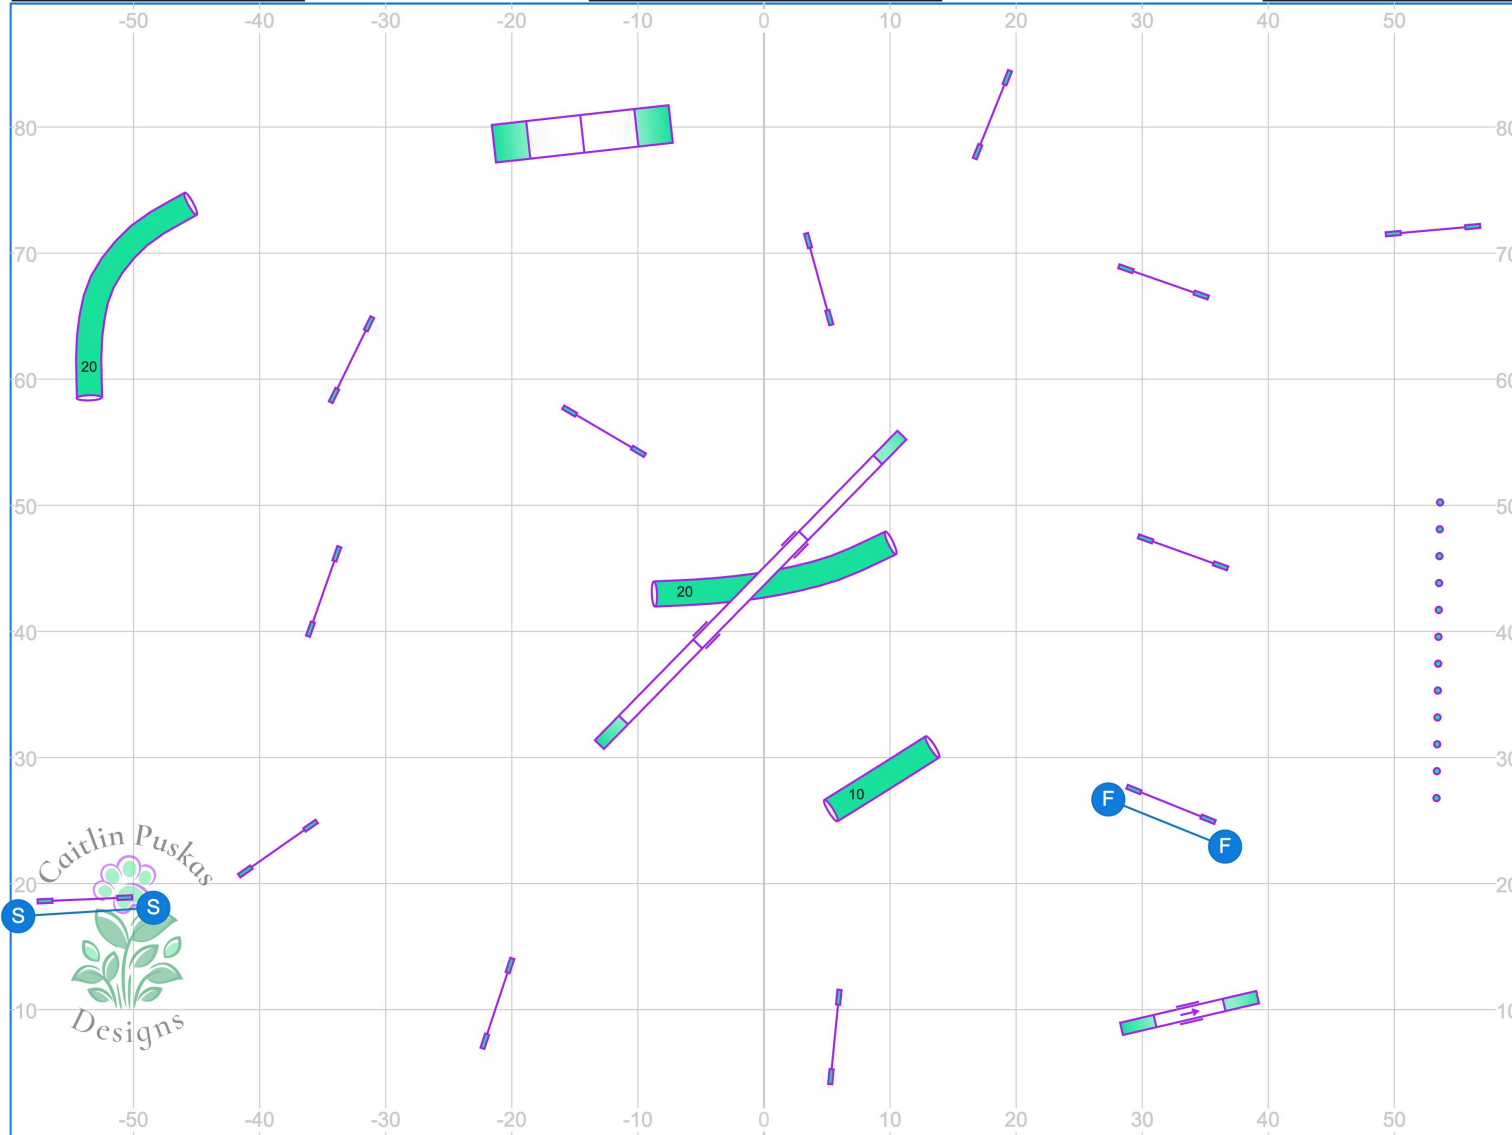

****Map is an Approximation****
Indoors on Turf
Electronic Timing

Path length (ft): 466.1

Premier Sports Center UKI
Beginner/Novice Speedstakes 1
Caitlin Puskas
17 May 2026

www.smarteragility.com

****Map is an Approximation****
Indoors on Turf
Electronic Timing

Path length (ft): 448.9

Premier Sports Center UKI
Beginner/Novice Speedstakes 2
Caitlin Puskas
17 May 2026

www.smarteragility.com

****Map is an Approximation****
Indoors on Turf
Electronic Timing

Path length (ft): 521.1

Map is an Approximation
 Indoors on Turf
 Electronic Timing

No Contact to Contact.
 No Back-to-back Contacts.
 Back-to-back other obstacles: ok
 Start & Finish Jump Always Live!

DW or Weaves 5pts
 Aframe 4 pts
 Teeter 3 pts
 Tunnel or Sp jumps 2 pts
 Reg Jumps 1pt

Gamble 1: Any 3 Jumps plus 1 Tunnel = 10
 Gamble 2: Any 4 Jumps plus 1 Tunnel = 15
 Bonus: Take each tunnel once in opening 5pts
 Opening Time: 25 Seconds

****Map is an Approximation****
Indoors on Turf
Electronic Timing