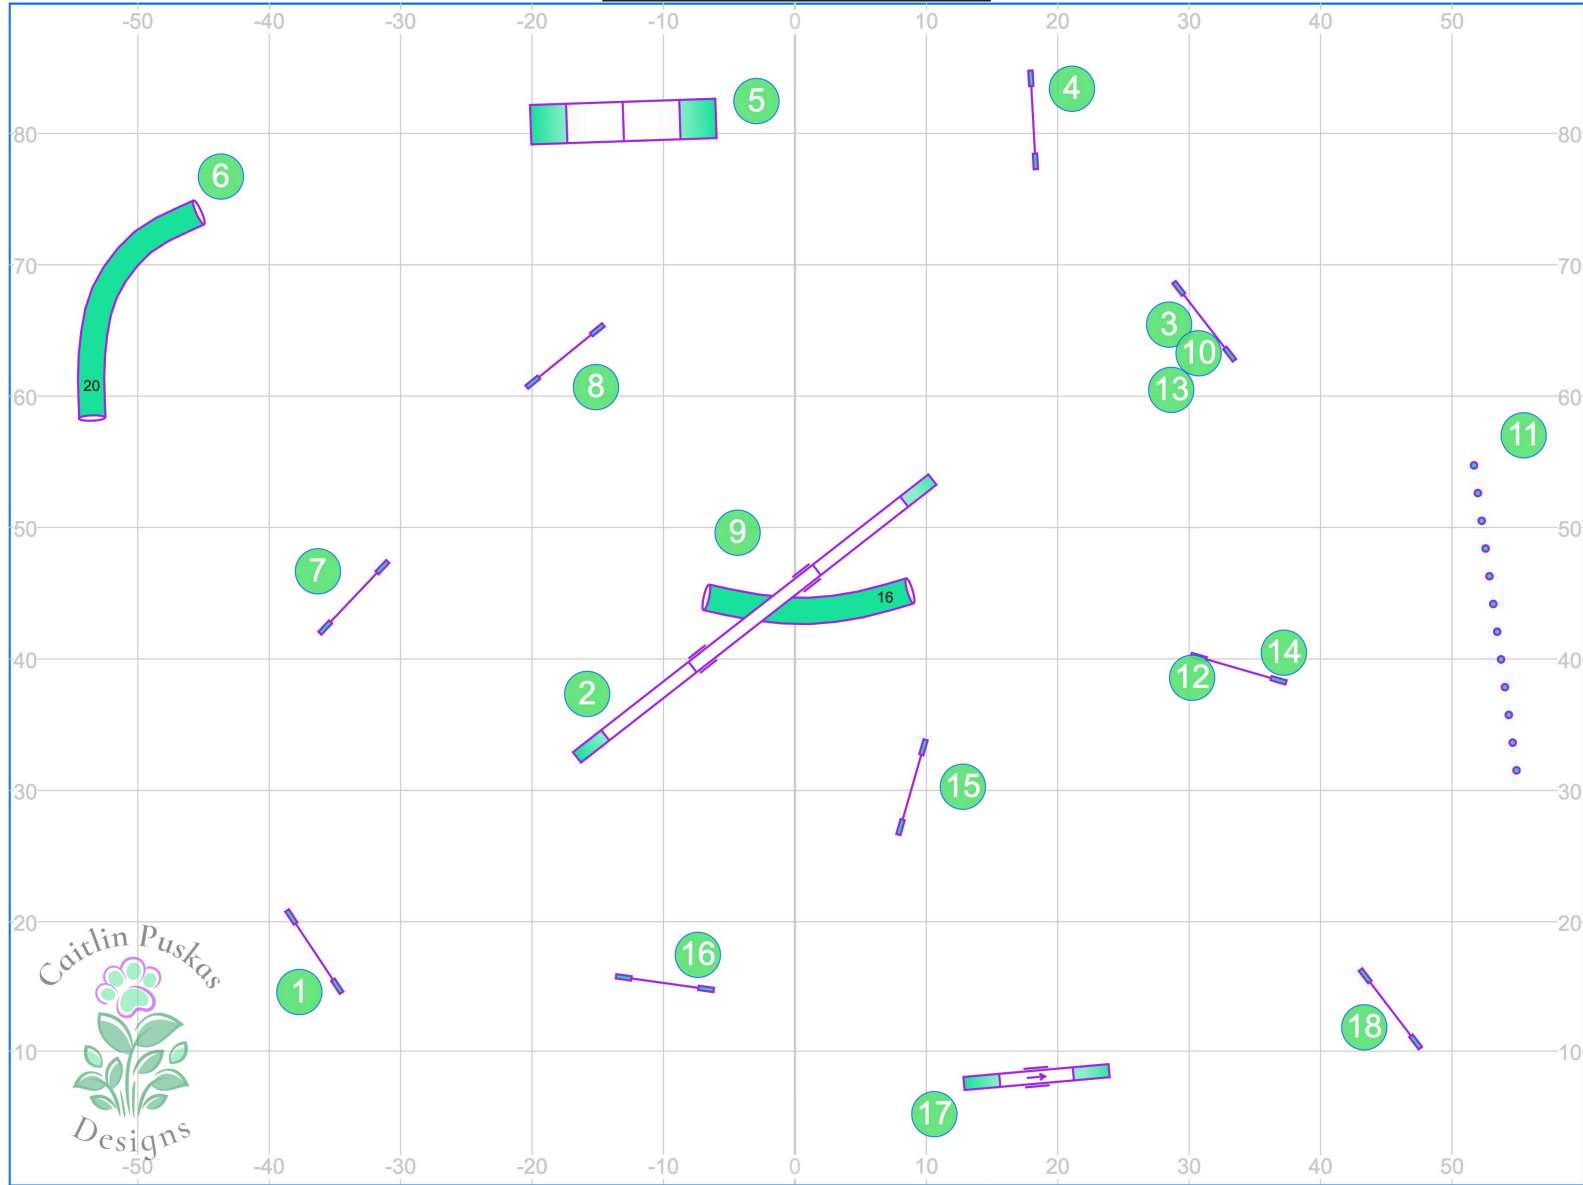

Map is an Approximation
 Indoors on Turf
 Electronic Timing

No Contact to Contact.
 No Back-to-back Contacts.
 Back-to-back other obstacles: ok
 Start & Finish Jump Always Live!

DW or Weaves 5pts
 Aframe 4 pts
 Teeter 3 pts
 Tunnel or Sp jumps 2 pts
 Reg Jumps 1pt

Gamble 1: Any 3 Jumps plus 1 Tunnel = 10
 Gamble 2: Any 4 Jumps plus 1 Tunnel = 15
 Bonus: Take each tunnel once in opening 5pts
 Opening Time: 25 Seconds

****Map is an Approximation****
Indoors on Turf
Electronic Timing

Path length (ft): 565

Premier Sports Center UKI
Beginner/Novice Agility
Caitlin Puskas
17 May 2026

www.smarteragility.com