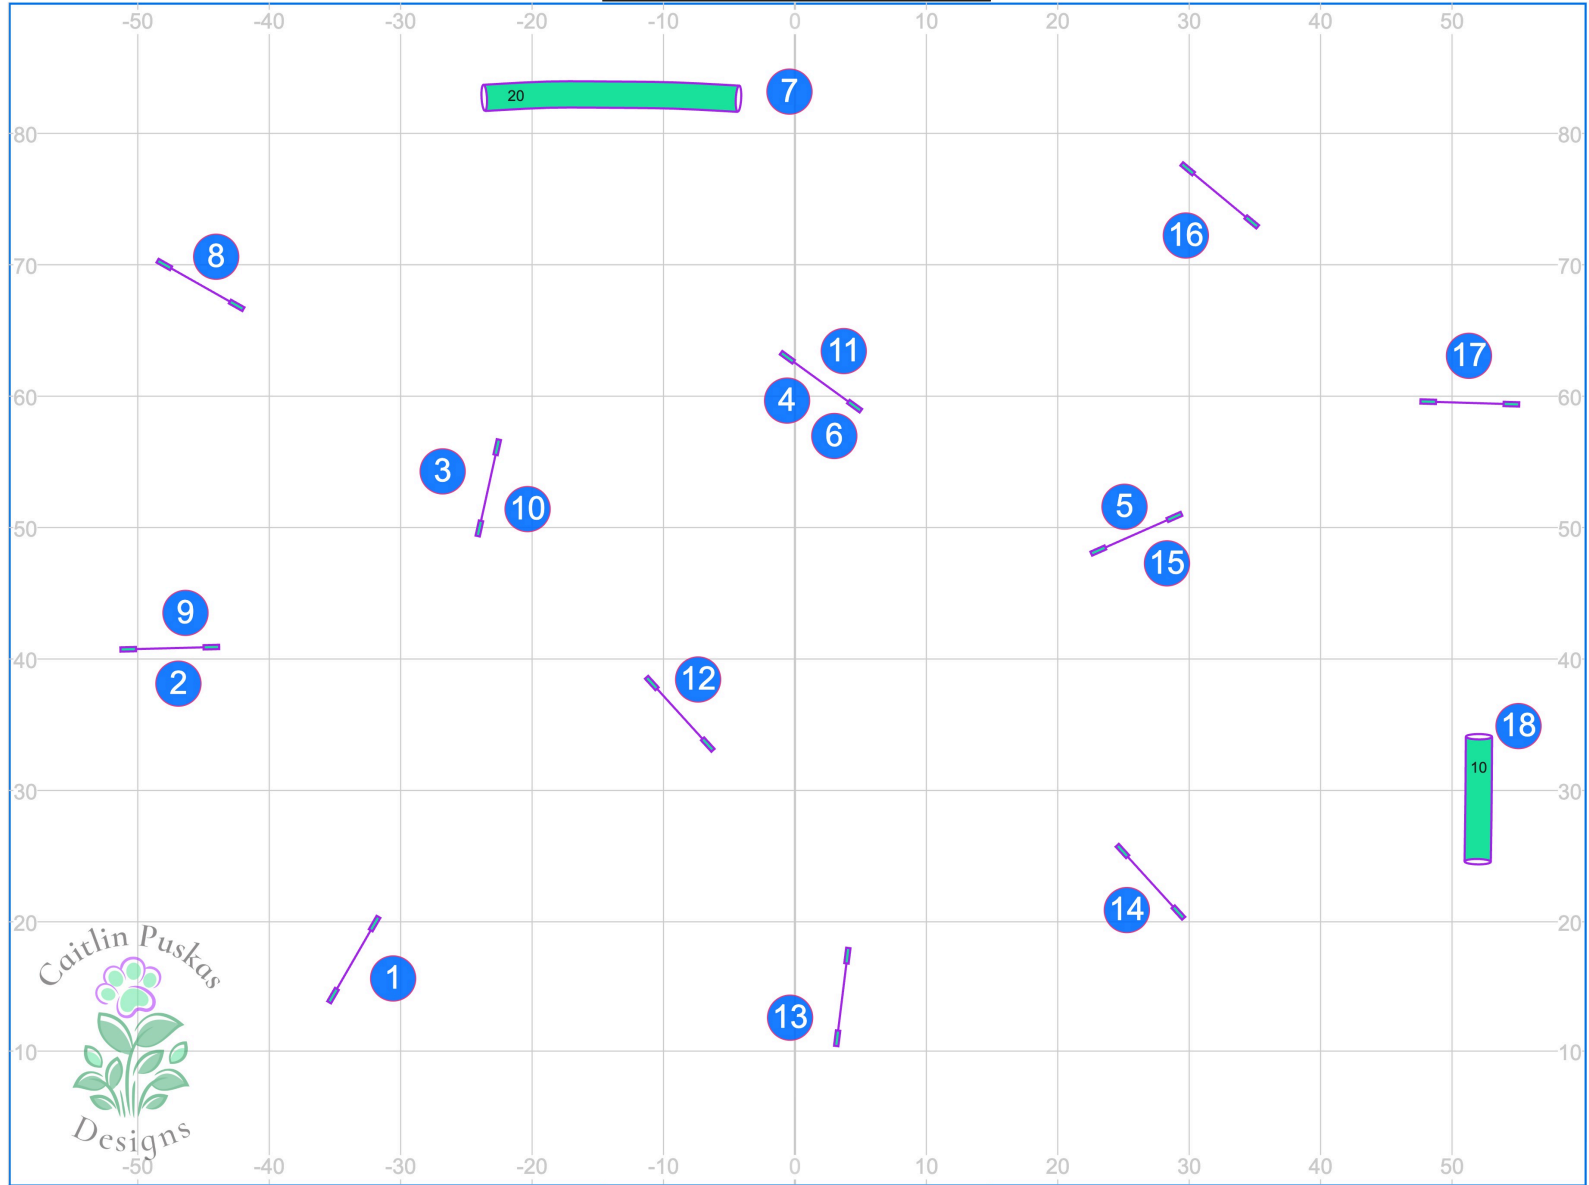

****Map is an Approximation****
Indoors on Turf
Electronic Timing

Path length (ft): 600.8

Premier Sports Center UKI
Senior/Champ Agility
Caitlin Puskas
16 May 2026

www.smarteragility.com

****Map is an Approximation****
Indoors on Turf
Electronic Timing

Path length (ft): 500.7

Premier Sports Center UKI
Senior/Champ Jumping
Caitlin Puskas
16 May 2026

www.smarteragility.com

****Map is an Approximation****
Indoors on Turf
Electronic Timing

Path length (ft): 503.5