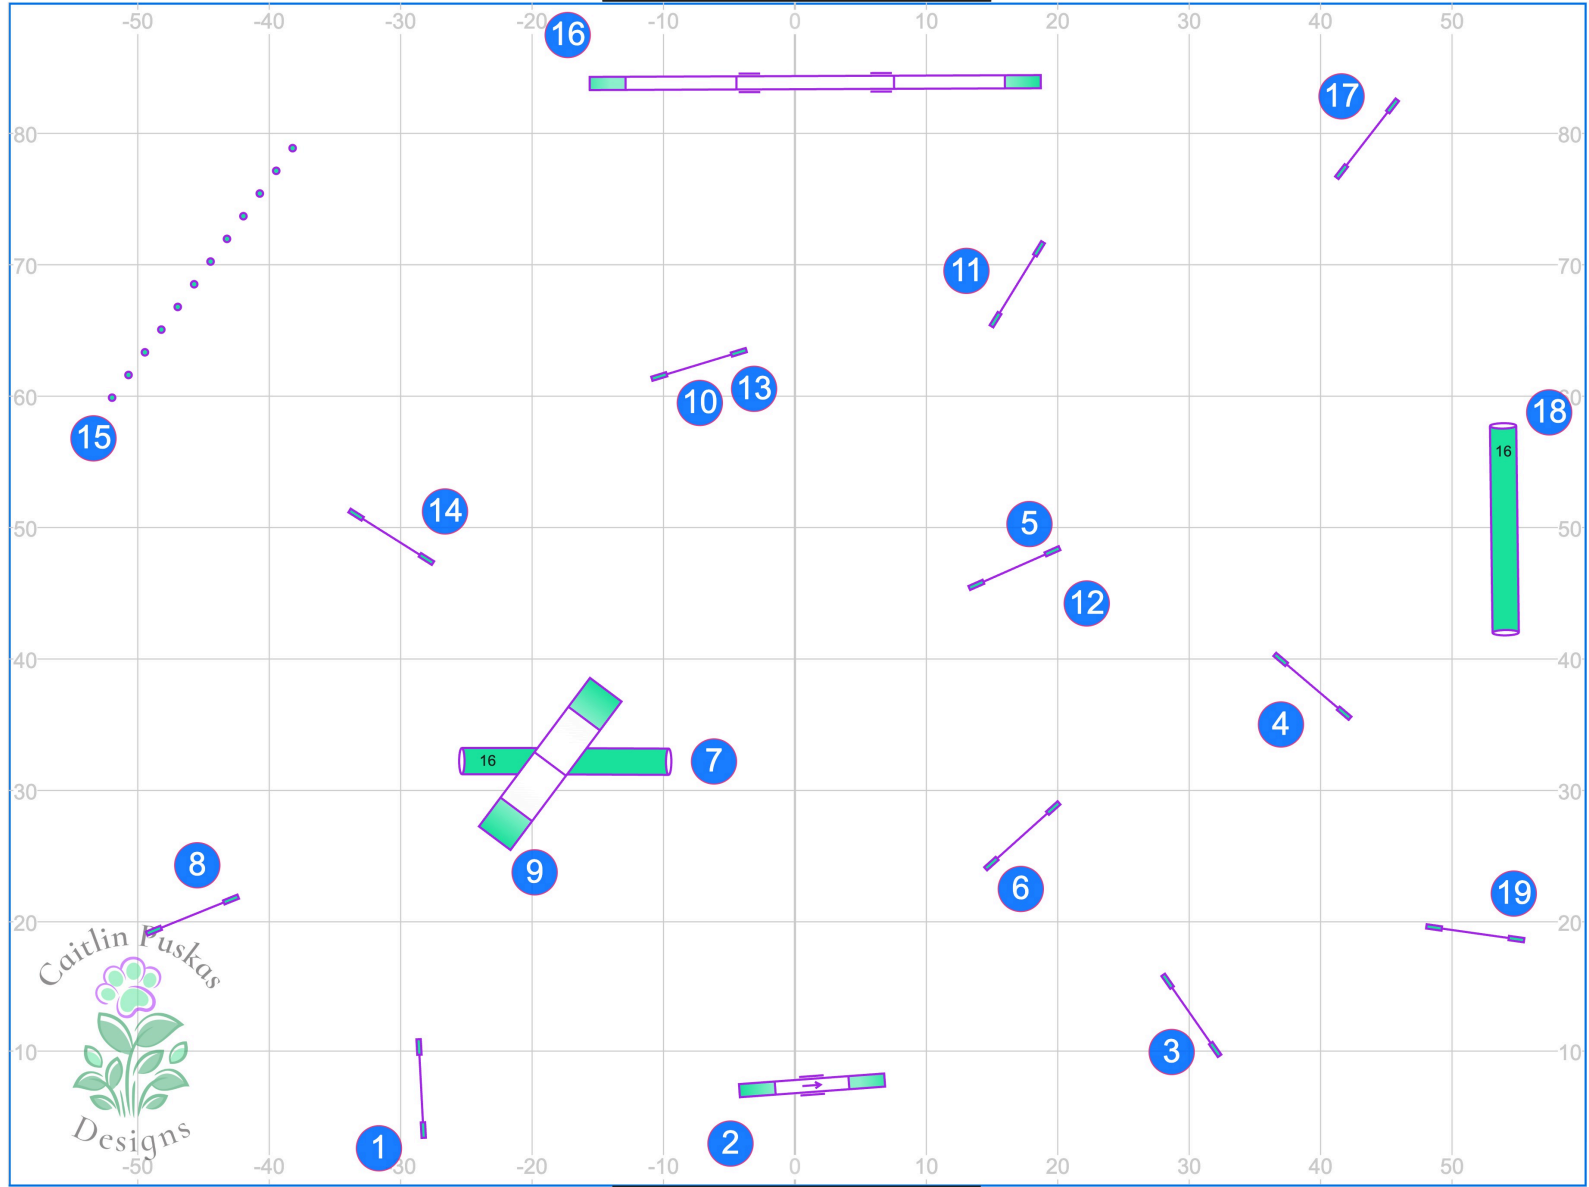

****Map is an Approximation****
Indoors on Turf
Electronic Timing

Path length (ft): 600.8

Premier Sports Center UKI
Senior/Champ Agility
Caitlin Puskas
16 May 2026

www.smarteragility.com

****Map is an Approximation****
Indoors on Turf
Electronic Timing

Path length (ft): 500.7

Premier Sports Center UKI
Senior/Champ Jumping
Caitlin Puskas
16 May 2026

www.smarteragility.com

****Map is an Approximation****
Indoors on Turf
Electronic Timing

Path length (ft): 503.5