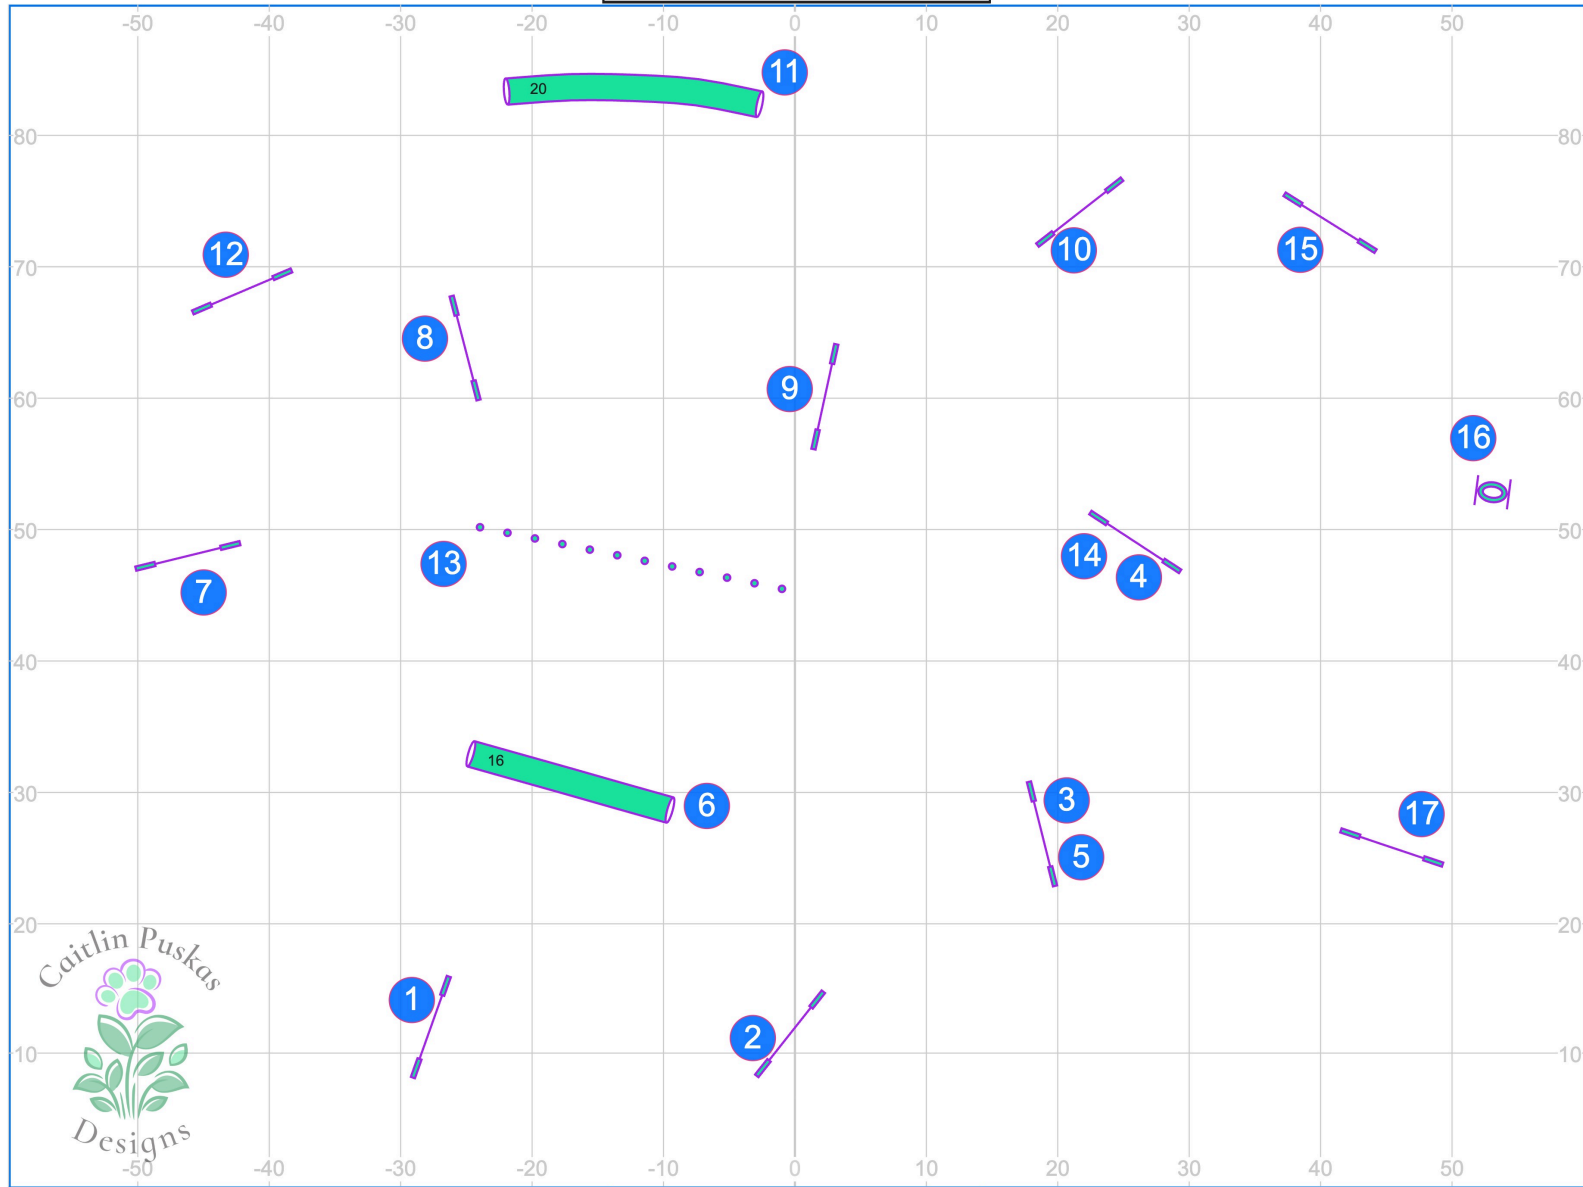

****Map is an Approximation****
Indoors on Turf
Electronic Timing

Path length (ft): 600.8

Premier Sports Center UKI
Senior/Champ Agility
Caitlin Puskas
16 May 2026

www.smarteragility.com

****Map is an Approximation****
Indoors on Turf
Electronic Timing

Path length (ft): 500.7

Premier Sports Center UKI
Senior/Champ Jumping
Caitlin Puskas
16 May 2026

www.smarteragility.com

****Map is an Approximation****
Indoors on Turf
Electronic Timing

Path length (ft): 503.5