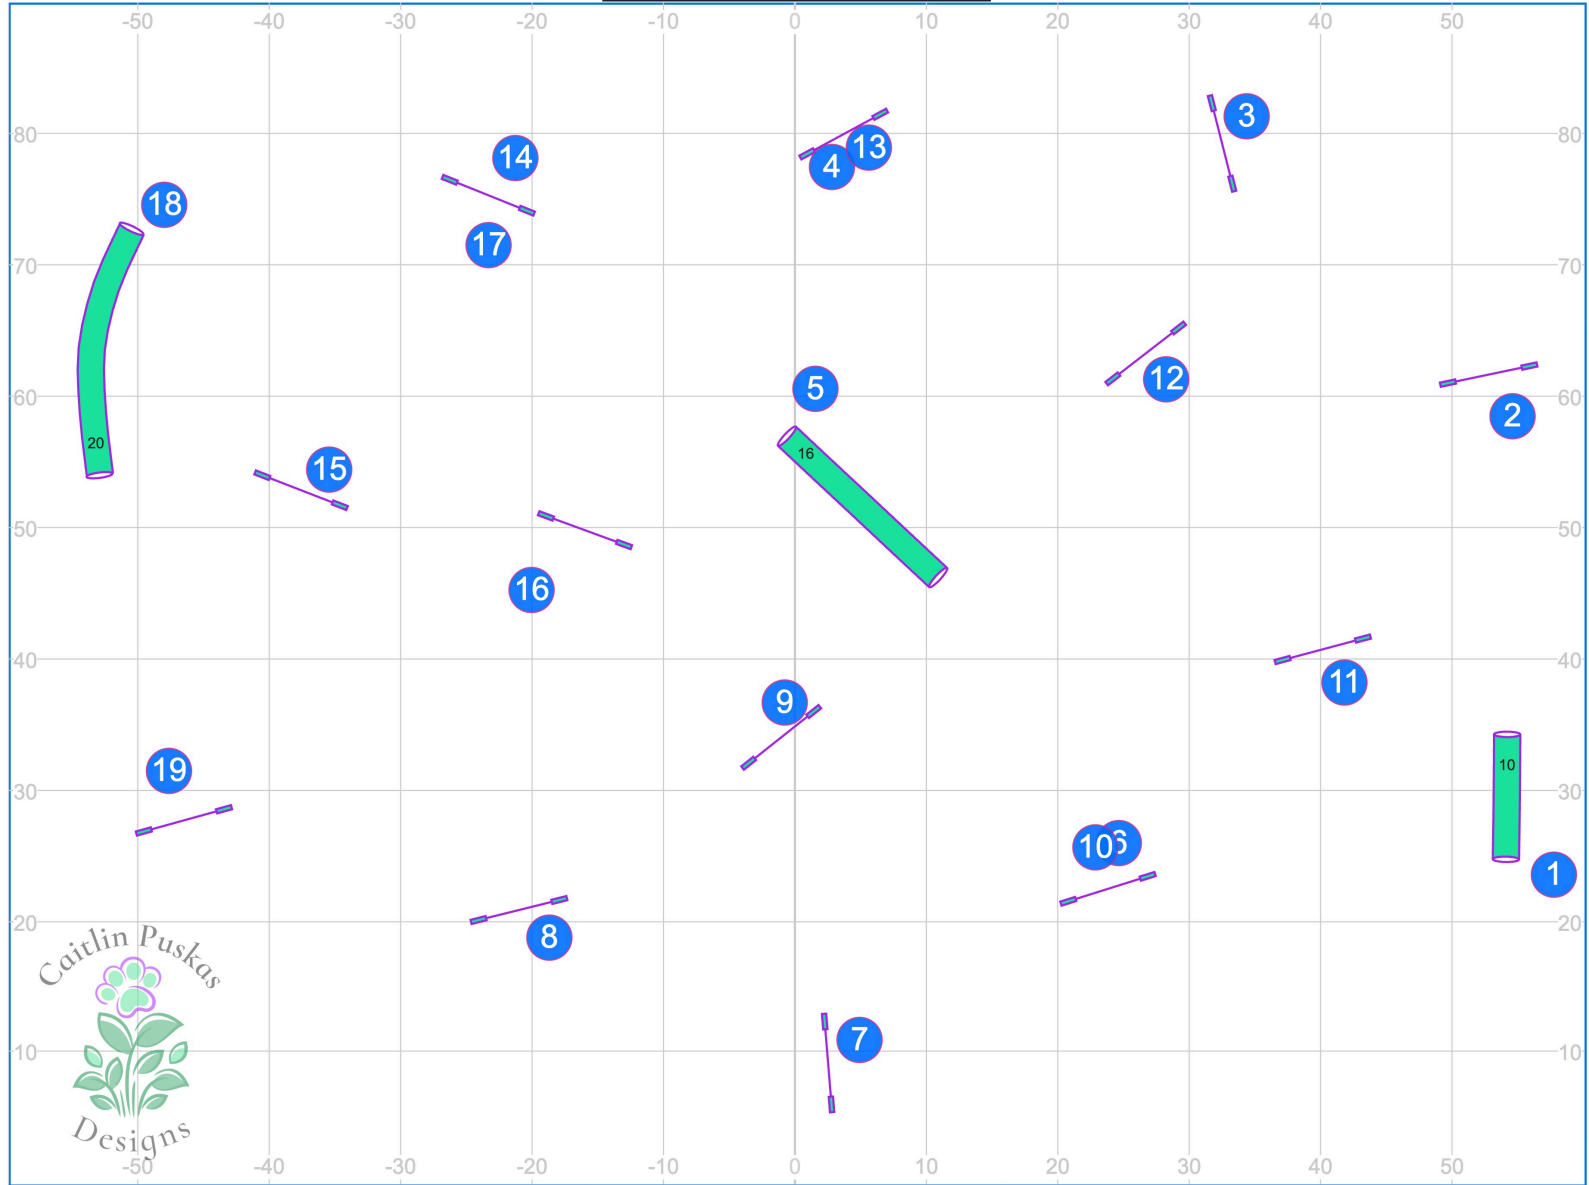

****Map is an Approximation****
Indoors on Turf
Electronic Timing

Path length (ft): 542.5

Premier Sports Center UKI
Senior/Champ Speedstakes 1
Caitlin Puskas
17 May 2026

www.smarteragility.com

****Map is an Approximation****
Indoors on Turf
Electronic Timing

Path length (ft): 498.5

Premier Sports Center UKI
Senior/Champ Speedstakes 2
Caitlin Puskas
17 May 2026

www.smarteragility.com

****Map is an Approximation****
Indoors on Turf
Electronic Timing

Path length (ft): 599.9

Premier Sports Center UKI
Senior/Champ Jumping
Caitlin Puskas
17 May 2026

www.smarteragility.com

****Map is an Approximation****
Indoors on Turf
Electronic Timing

Path length (ft): 586.1

Premier Sports Center UKI
Senior/Champ Agility
Caitlin Puskas
17 May 2026