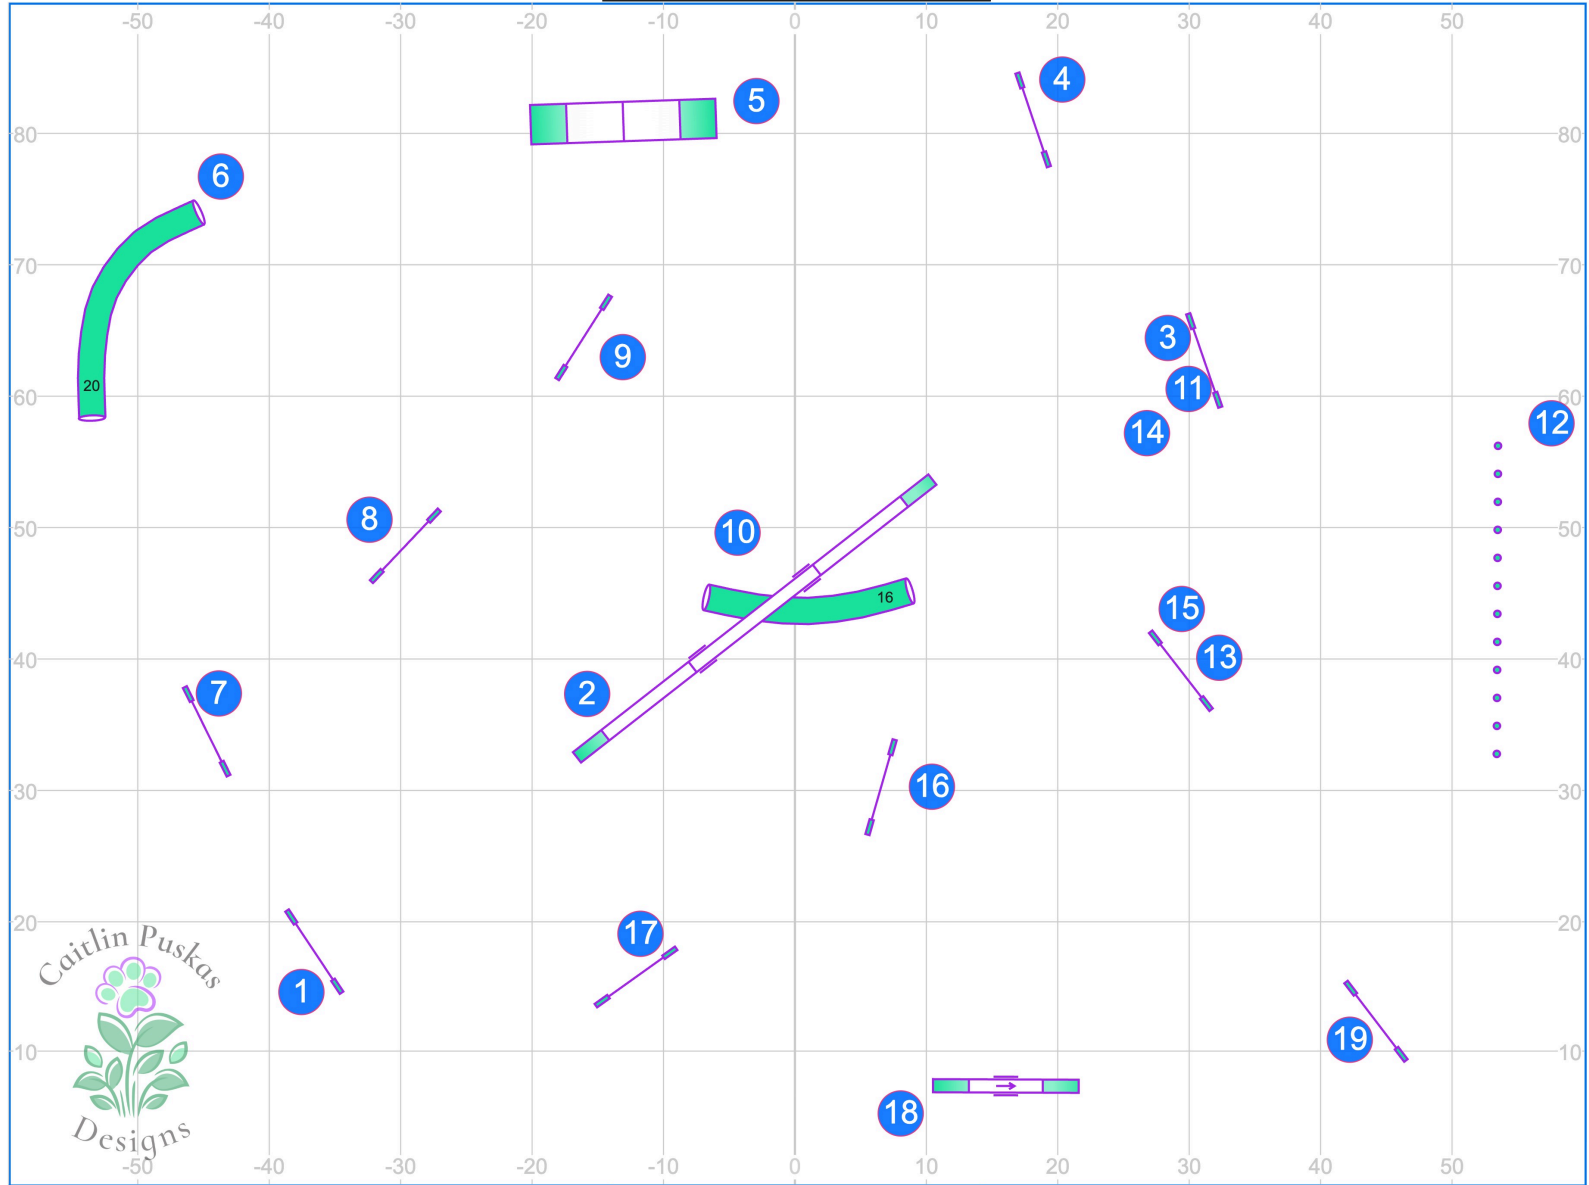

****Map is an Approximation****
Indoors on Turf
Electronic Timing

Path length (ft): 542.5

Premier Sports Center UKI
Senior/Champ Speedstakes 1
Caitlin Puskas
17 May 2026

www.smarteragility.com

****Map is an Approximation****
Indoors on Turf
Electronic Timing

Path length (ft): 498.5

Premier Sports Center UKI
Senior/Champ Speedstakes 2
Caitlin Puskas
17 May 2026

www.smarteragility.com

****Map is an Approximation****
Indoors on Turf
Electronic Timing

Path length (ft): 599.9

Premier Sports Center UKI
Senior/Champ Jumping
Caitlin Puskas
17 May 2026

www.smarteragility.com

****Map is an Approximation****
Indoors on Turf
Electronic Timing

Path length (ft): 586.1

Premier Sports Center UKI
Senior/Champ Agility
Caitlin Puskas
17 May 2026