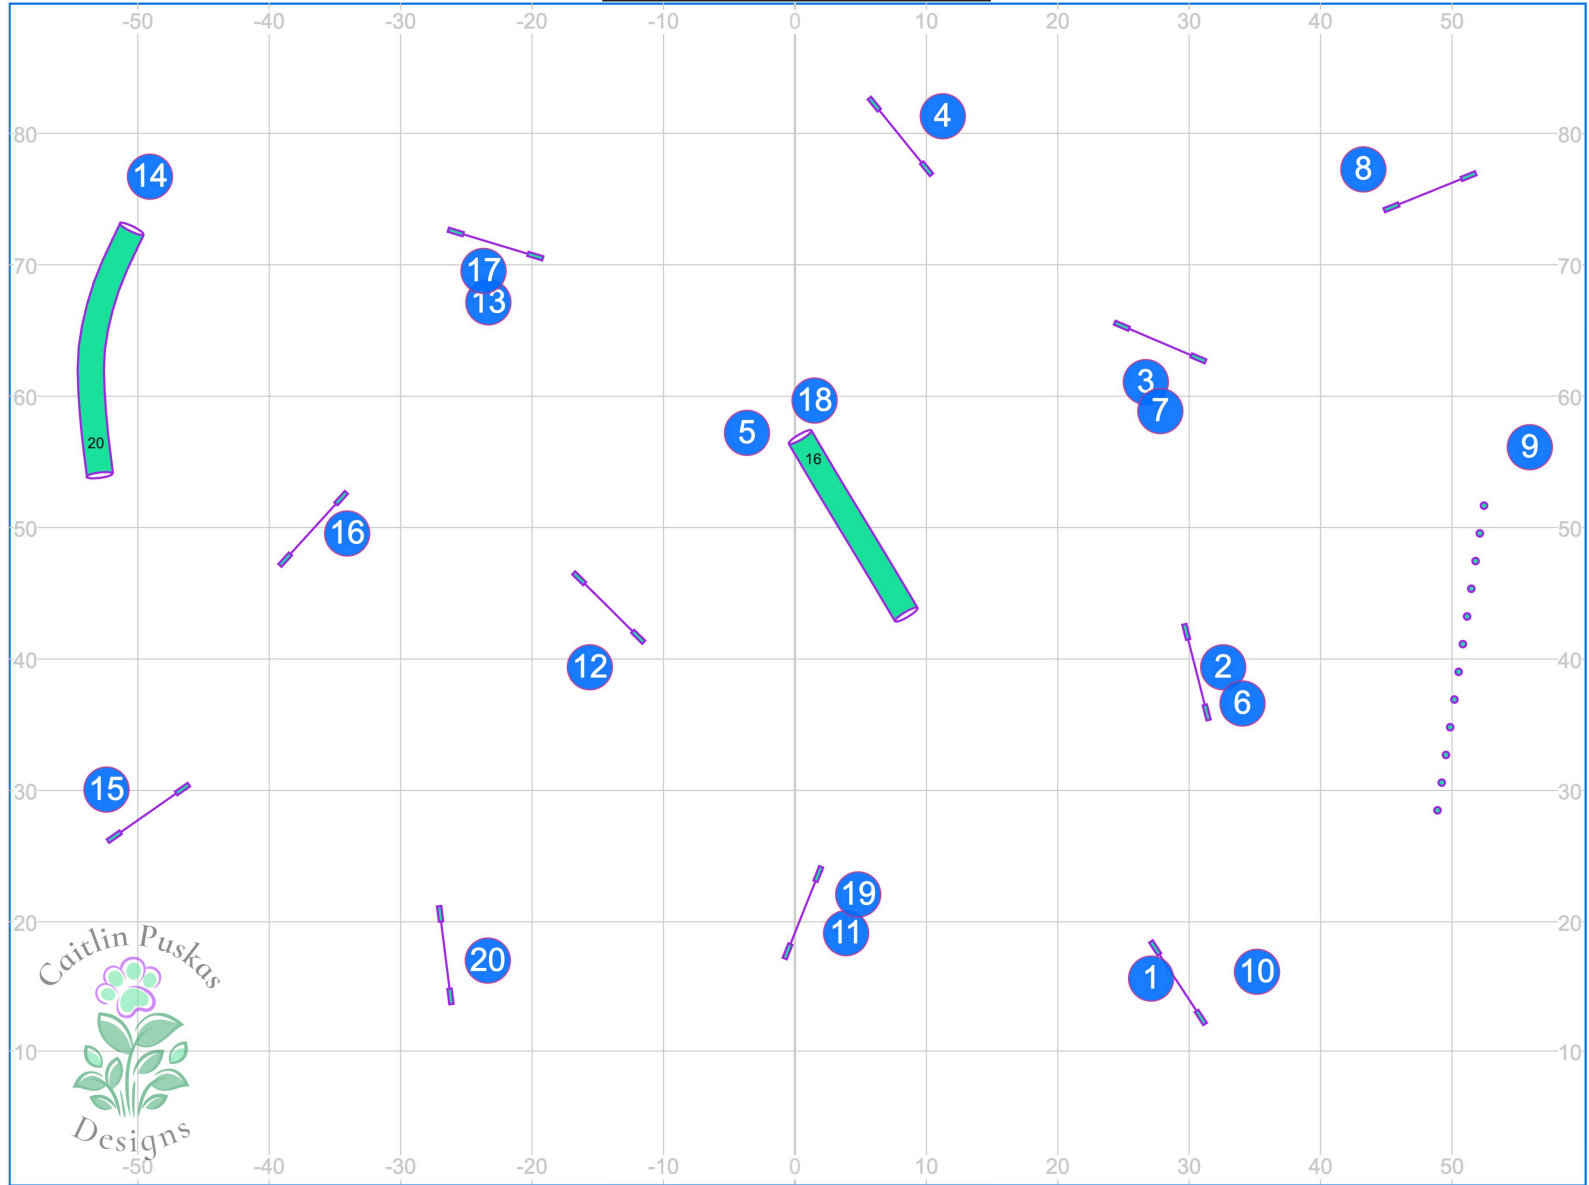

****Map is an Approximation****
Indoors on Turf
Electronic Timing

Path length (ft): 542.5

Premier Sports Center UKI
Senior/Champ Speedstakes 1
Caitlin Puskas
17 May 2026

www.smarteragility.com

****Map is an Approximation****
Indoors on Turf
Electronic Timing

Path length (ft): 498.5

Premier Sports Center UKI
Senior/Champ Speedstakes 2
Caitlin Puskas
17 May 2026

www.smarteragility.com

****Map is an Approximation****
Indoors on Turf
Electronic Timing

Path length (ft): 599.9

Premier Sports Center UKI
Senior/Champ Jumping
Caitlin Puskas
17 May 2026

www.smarteragility.com

****Map is an Approximation****
Indoors on Turf
Electronic Timing

Path length (ft): 586.1

Premier Sports Center UKI
Senior/Champ Agility
Caitlin Puskas
17 May 2026