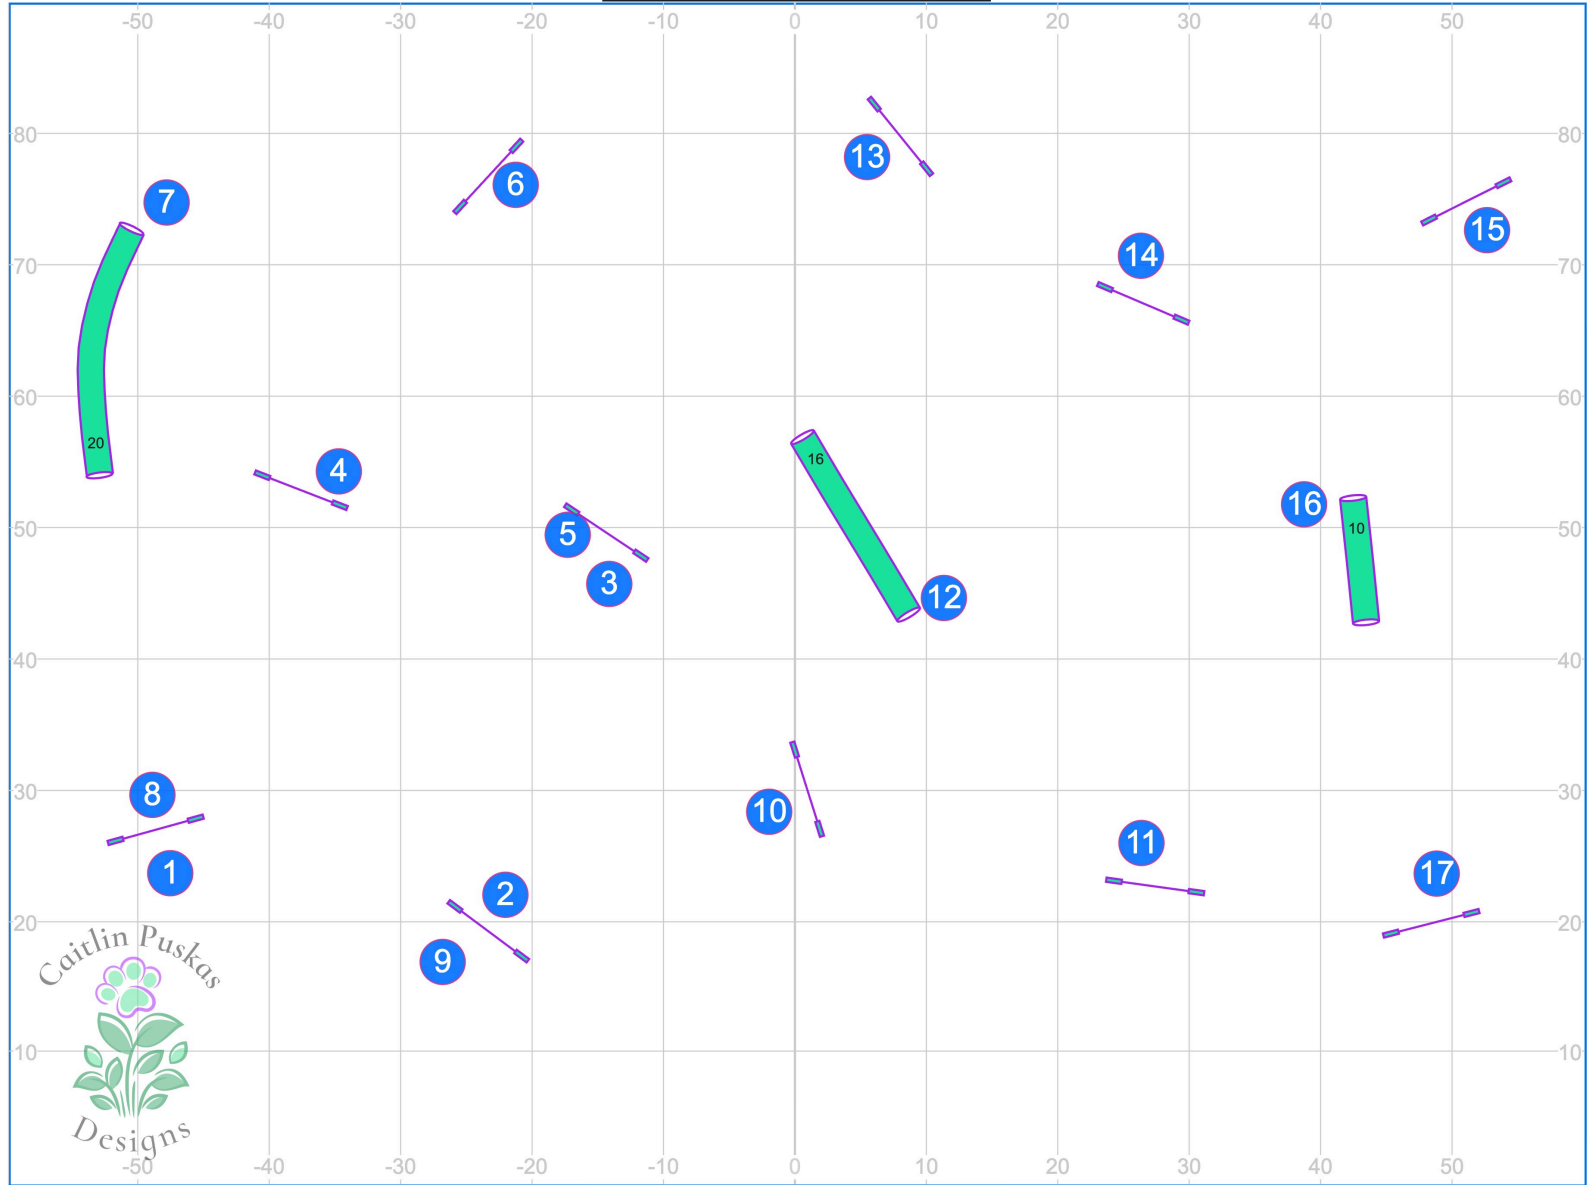

****Map is an Approximation****
Indoors on Turf
Electronic Timing

Path length (ft): 542.5

Premier Sports Center UKI
Senior/Champ Speedstakes 1
Caitlin Puskas
17 May 2026

www.smarteragility.com

****Map is an Approximation****
Indoors on Turf
Electronic Timing

Path length (ft): 498.5

Premier Sports Center UKI
Senior/Champ Speedstakes 2
Caitlin Puskas
17 May 2026

www.smarteragility.com

****Map is an Approximation****
Indoors on Turf
Electronic Timing

Path length (ft): 599.9

Premier Sports Center UKI
Senior/Champ Jumping
Caitlin Puskas
17 May 2026

www.smarteragility.com

****Map is an Approximation****
Indoors on Turf
Electronic Timing

Path length (ft): 586.1

Premier Sports Center UKI
Senior/Champ Agility
Caitlin Puskas
17 May 2026